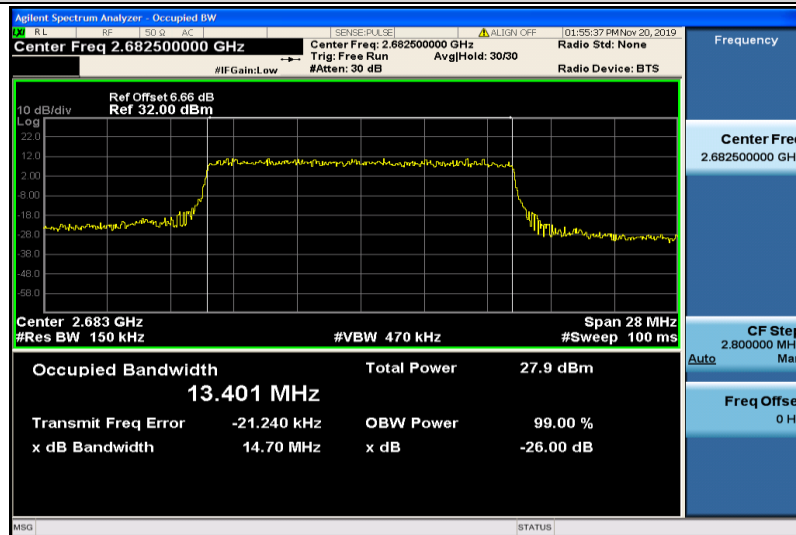

Band41-15MHz-QPSK-39725-75RB#0-8.9786

Band41-15MHz-QPSK-40620-75RB#0-13.393

Band41-15MHz-QPSK-41515-75RB#0-13.406

Band41-15MHz-16QAM-39725-75RB#0-13.409

Band41-15MHz-16QAM-40620-75RB#0-13.413

Band41-15MHz-16QAM-41515-75RB#0-13.401