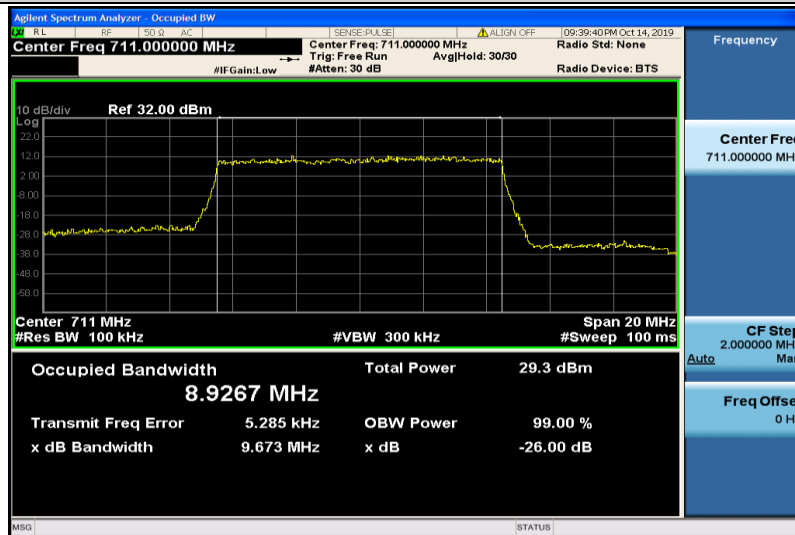

Band12-10MHz-QPSK-23130-50RB#0-8.9267