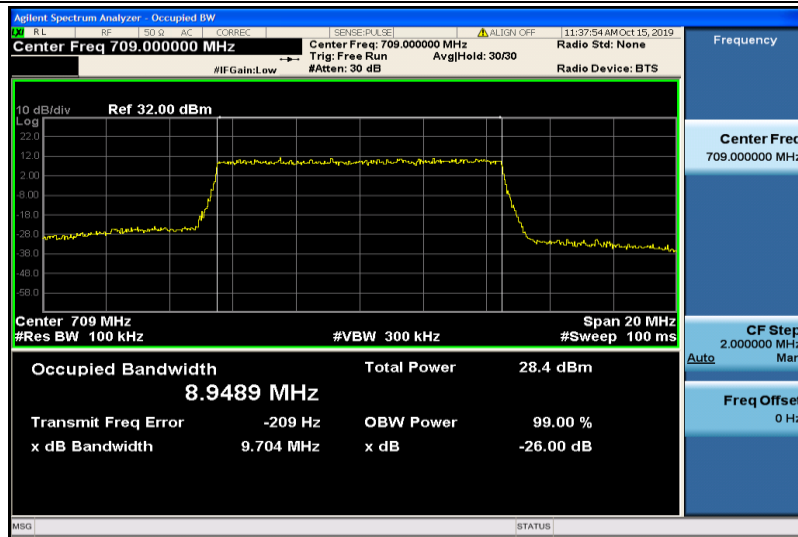

Band17-10MHz-16QAM-23780-50RB#0-8.9489