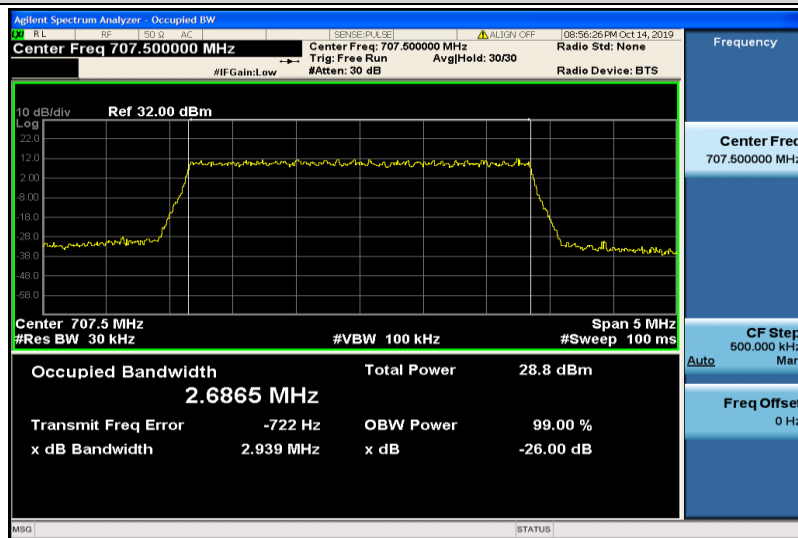

Band12-3MHz-QPSK-23095-15RB#0-2.6865