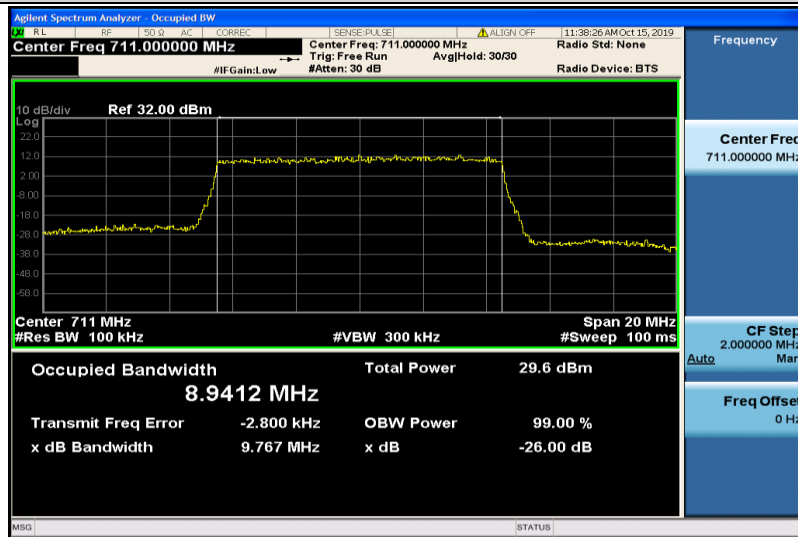

Band17-10MHz-QPSK-23800-50RB#0-8.9412