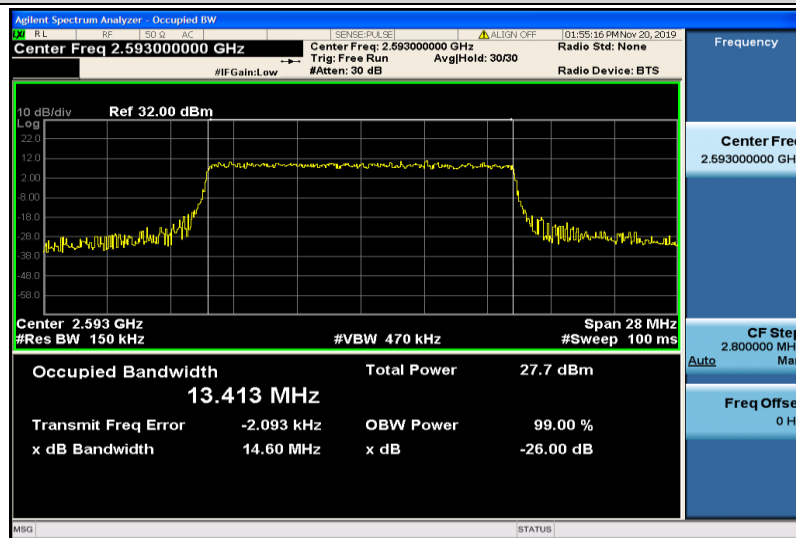

Band41-15MHz-QPSK-39725-75RB#0-8.9786

Band41-15MHz-QPSK-40620-75RB#0-13.393

Band41-15MHz-QPSK-41515-75RB#0-13.406

Band41-15MHz-16QAM-39725-75RB#0-13.409

Band41-15MHz-16QAM-40620-75RB#0-13.413

Band41-15MHz-16QAM-41515-75RB#0-13.401