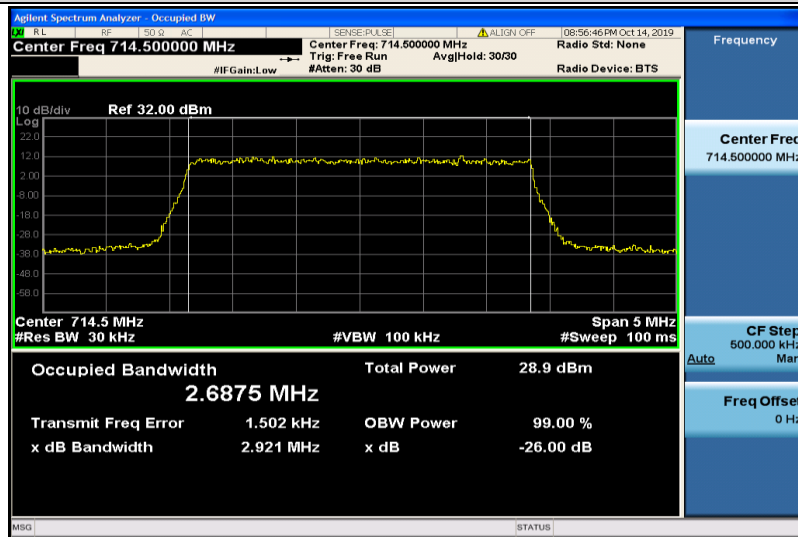

Band12-3MHz-QPSK-23165-15RB#0-2.6875