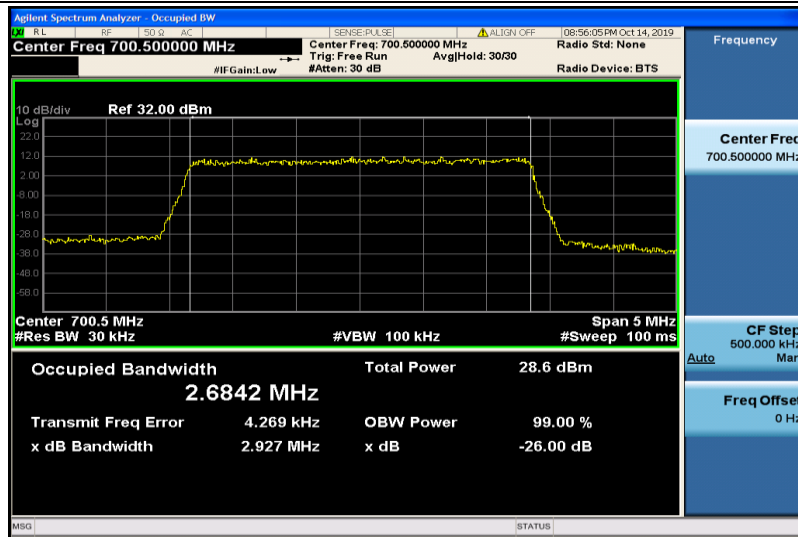

Band12-1.4MHz-QPSK-23017-6RB#0-1.0815

Band12-1.4MHz-QPSK-23095-6RB#0-1.0790

Band12-1.4MHz-QPSK-23173-6RB#0-1.0813

Band12-1.4MHz-16QAM-23017-6RB#0-1.0774

Band12-1.4MHz-16QAM-23095-6RB#0-1.0808

Band12-1.4MHz-16QAM-23173-6RB#0-1.0808