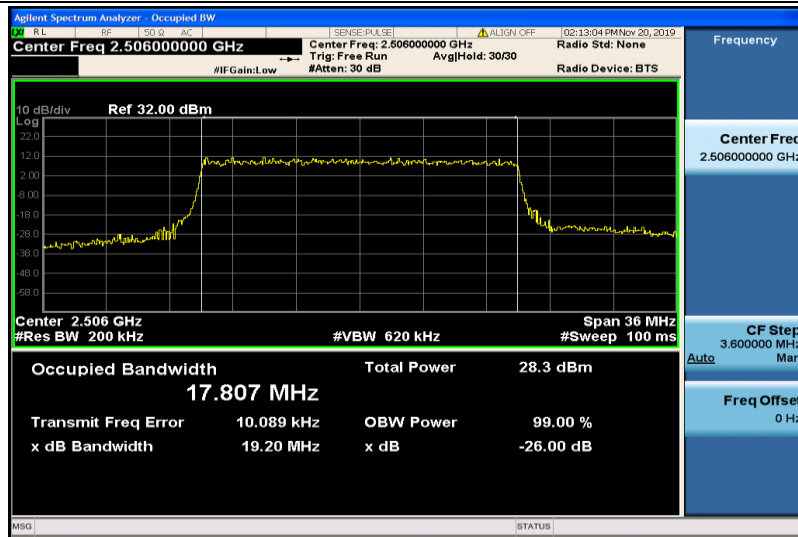

Band41-20MHz-16QAM-39750-100RB#0-17.807