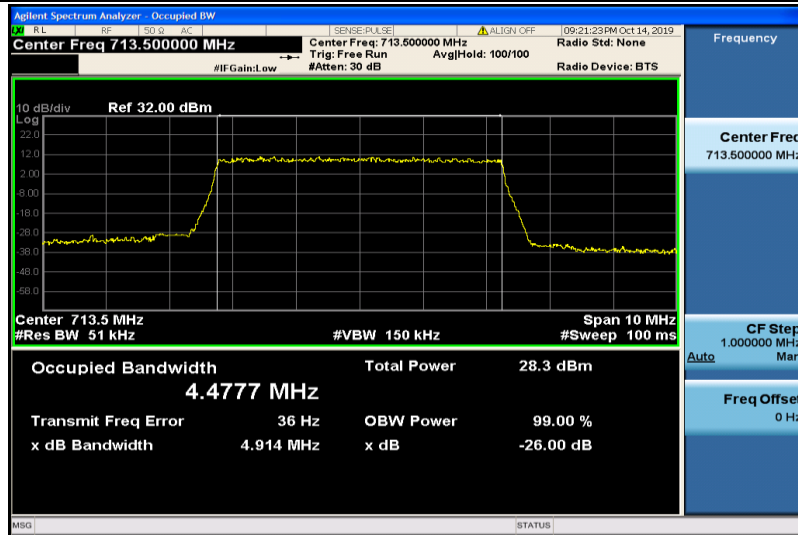

Band12-5MHz-QPSK-23035-25RB#0-4.4757

Band12-5MHz-QPSK-23095-25RB#0-4.4752

Band12-5MHz-QPSK-23155-25RB#0-4.4751

Band12-5MHz-16QAM-23035-25RB#0-4.4654

Band12-5MHz-16QAM-23095-25RB#0-4.4803

Band12-5MHz-16QAM-23155-25RB#0-4.4777