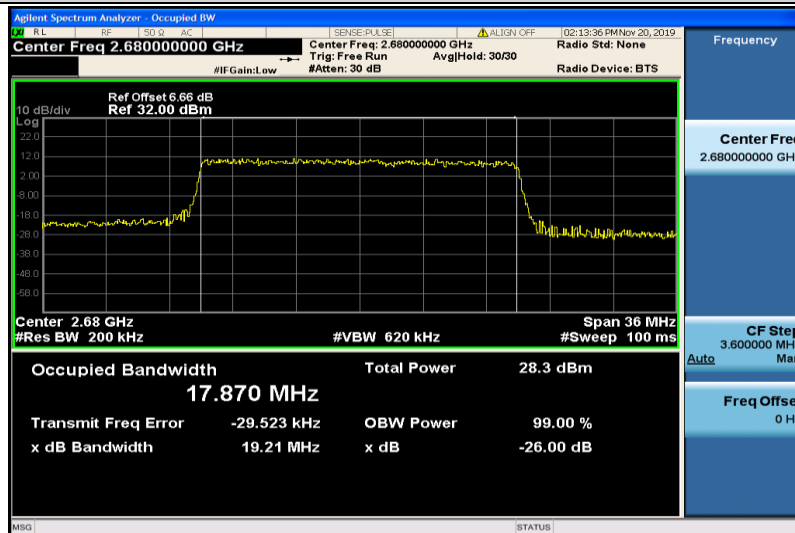

Band41-20MHz-QPSK-41490-100RB#0-17.870