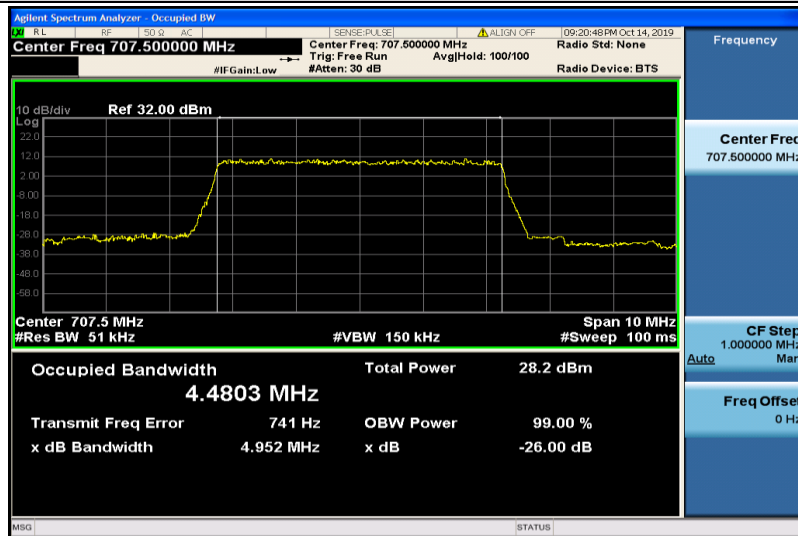

Band12-5MHz-QPSK-23035-25RB#0-4.4757

Band12-5MHz-QPSK-23095-25RB#0-4.4752

Band12-5MHz-QPSK-23155-25RB#0-4.4751

Band12-5MHz-16QAM-23035-25RB#0-4.4654

Band12-5MHz-16QAM-23095-25RB#0-4.4803

Band12-5MHz-16QAM-23155-25RB#0-4.4777