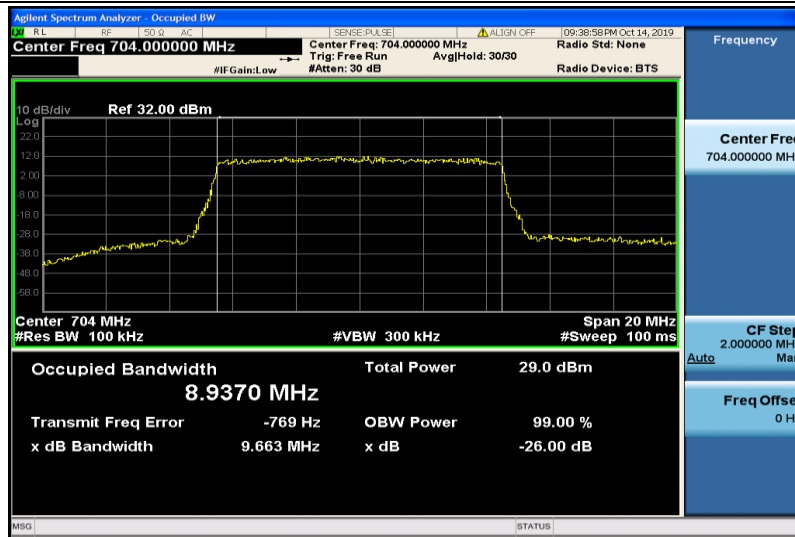

Band12-5MHz-QPSK-23035-25RB#0-4.4757

Band12-5MHz-QPSK-23095-25RB#0-4.4752

Band12-5MHz-QPSK-23155-25RB#0-4.4751

Band12-5MHz-16QAM-23035-25RB#0-4.4654

Band12-5MHz-16QAM-23095-25RB#0-4.4803

Band12-5MHz-16QAM-23155-25RB#0-4.4777