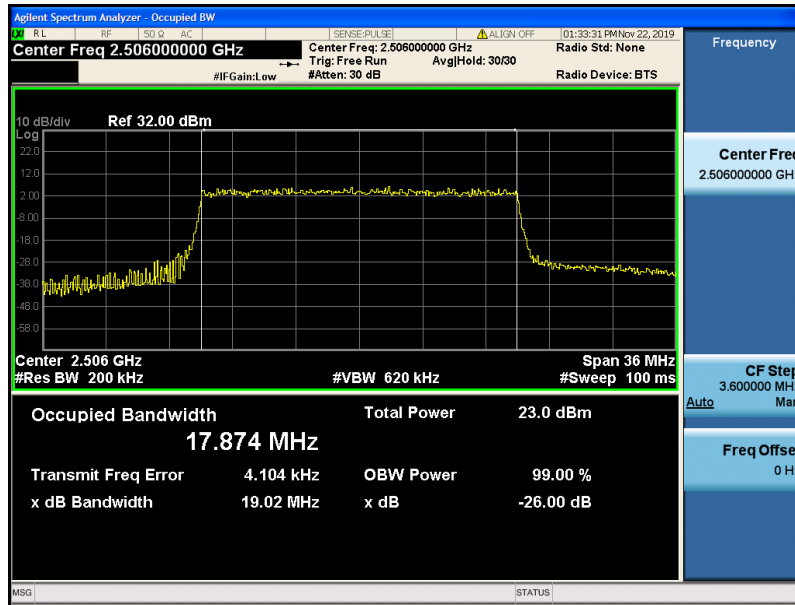

Band41-15MHz-QPSK-39725-75RB#0-8.9786

Band41-15MHz-QPSK-40620-75RB#0-13.393

Band41-15MHz-QPSK-41515-75RB#0-13.406

Band41-15MHz-16QAM-39725-75RB#0-13.409

Band41-15MHz-16QAM-40620-75RB#0-13.413

Band41-15MHz-16QAM-41515-75RB#0-13.401