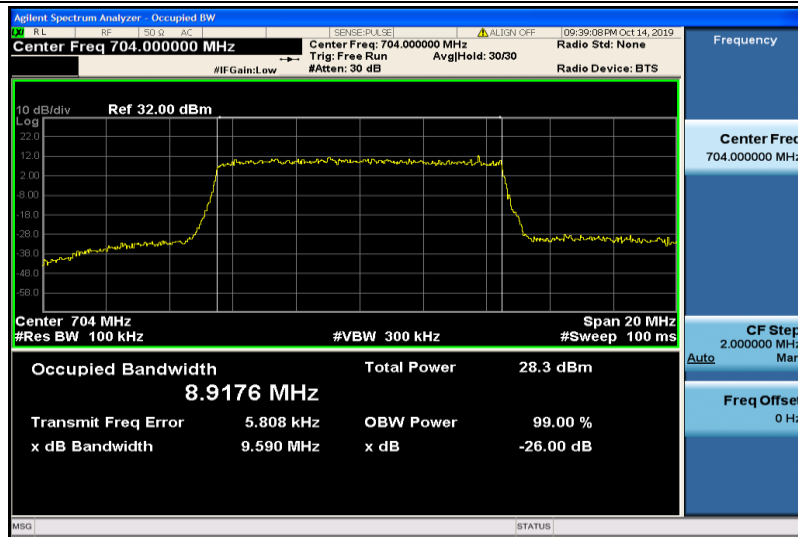

Band12-10MHz-16QAM-23060-50RB#0-8.9176