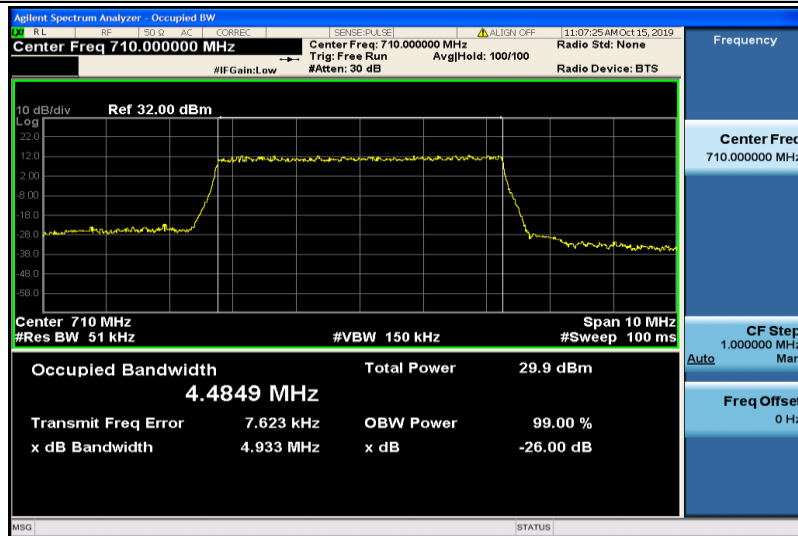

Band17-5MHz-QPSK-23755-25RB#0-4.4703

Band17-5MHz-QPSK-23790-25RB#0-4.4817

Band17-5MHz-QPSK-23825-25RB#0-4.4744

Band17-5MHz-16QAM-23755-25RB#0-4.4800

Band17-5MHz-16QAM-23790-25RB#0-4.4849

Band17-5MHz-16QAM-23825-25RB#0-4.4684