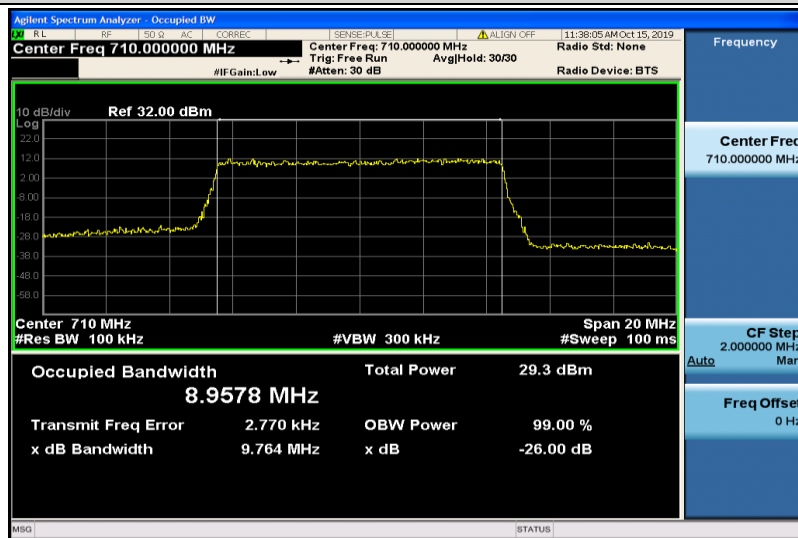

Band17-10MHz-QPSK-23790-50RB#0-8.9578