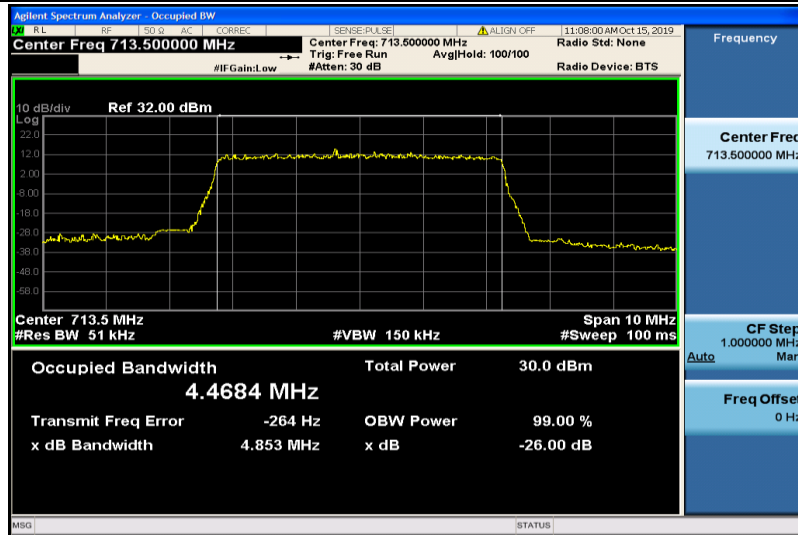

Band17-5MHz-QPSK-23755-25RB#0-4.4703

Band17-5MHz-QPSK-23790-25RB#0-4.4817

Band17-5MHz-QPSK-23825-25RB#0-4.4744

Band17-5MHz-16QAM-23755-25RB#0-4.4800

Band17-5MHz-16QAM-23790-25RB#0-4.4849

Band17-5MHz-16QAM-23825-25RB#0-4.4684