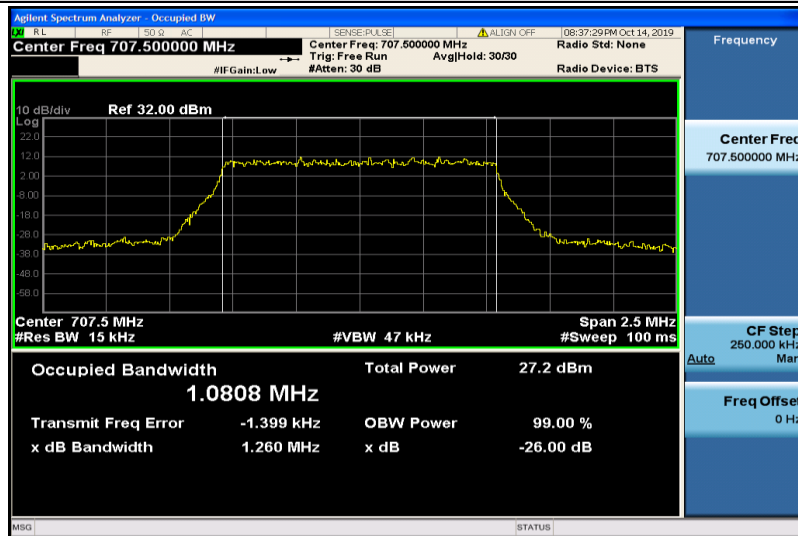

Band12-1.4MHz-QPSK-23017-6RB#0-1.0815

Band12-1.4MHz-QPSK-23095-6RB#0-1.0790

Band12-1.4MHz-QPSK-23173-6RB#0-1.0813

Band12-1.4MHz-16QAM-23017-6RB#0-1.0774

Band12-1.4MHz-16QAM-23095-6RB#0-1.0808

Band12-1.4MHz-16QAM-23173-6RB#0-1.0808