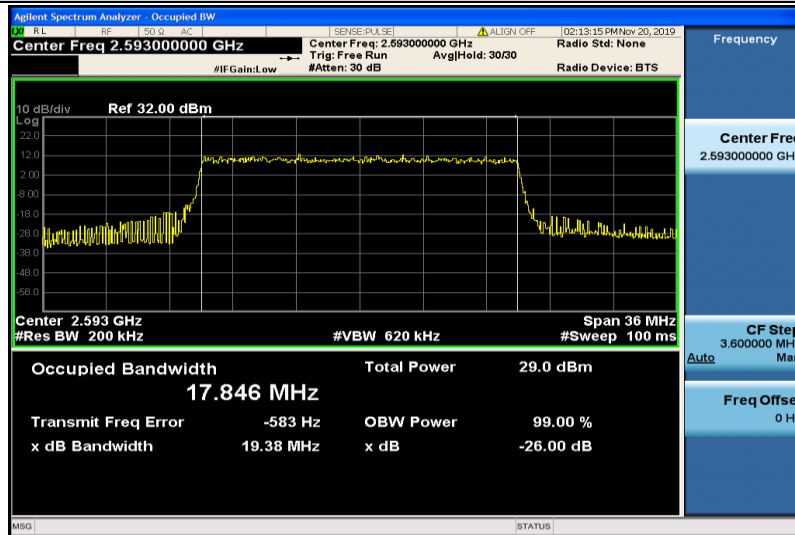

Band41-20MHz-QPSK-40620-100RB#0-17.846