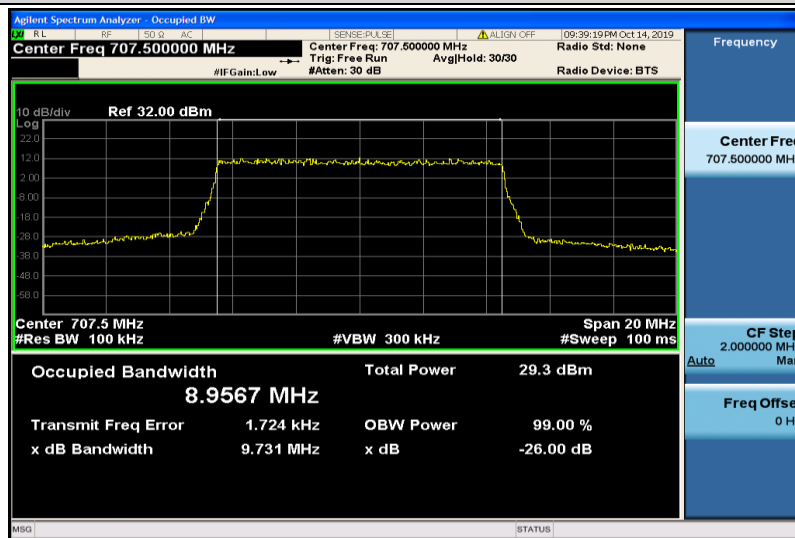

Band12-10MHz-QPSK-23095-50RB#0-8.9567