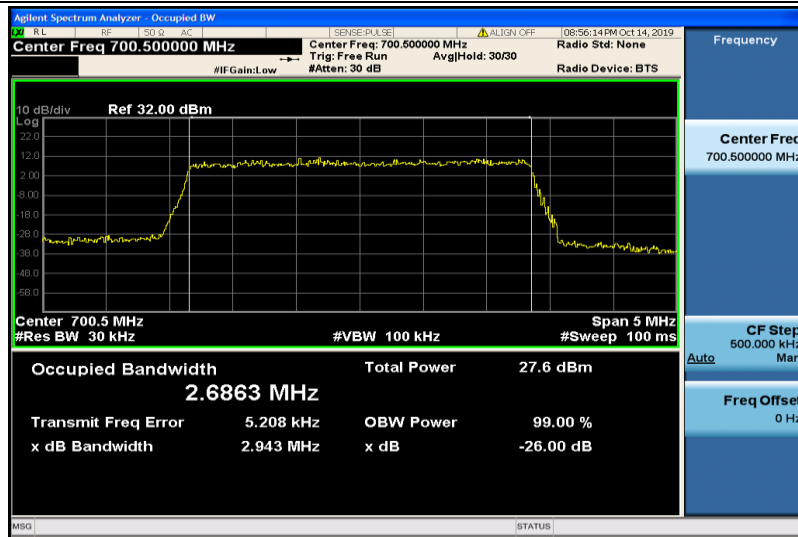

Band12-3MHz-16QAM-23025-15RB#0-2.6863