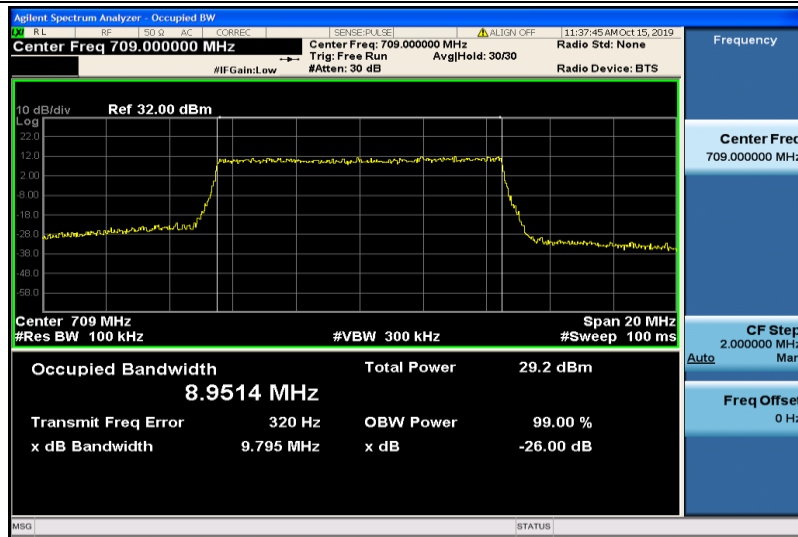

Band17-5MHz-QPSK-23755-25RB#0-4.4703

Band17-5MHz-QPSK-23790-25RB#0-4.4817

Band17-5MHz-QPSK-23825-25RB#0-4.4744

Band17-5MHz-16QAM-23755-25RB#0-4.4800

Band17-5MHz-16QAM-23790-25RB#0-4.4849

Band17-5MHz-16QAM-23825-25RB#0-4.4684