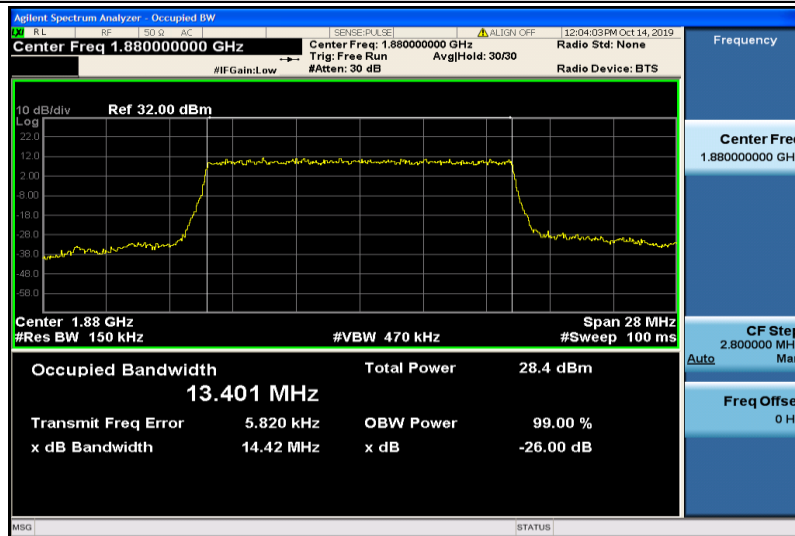

Band2-15MHz-16QAM-18675-75RB#0-13.418

Band2-15MHz-16QAM-18900-75RB#0-13.401