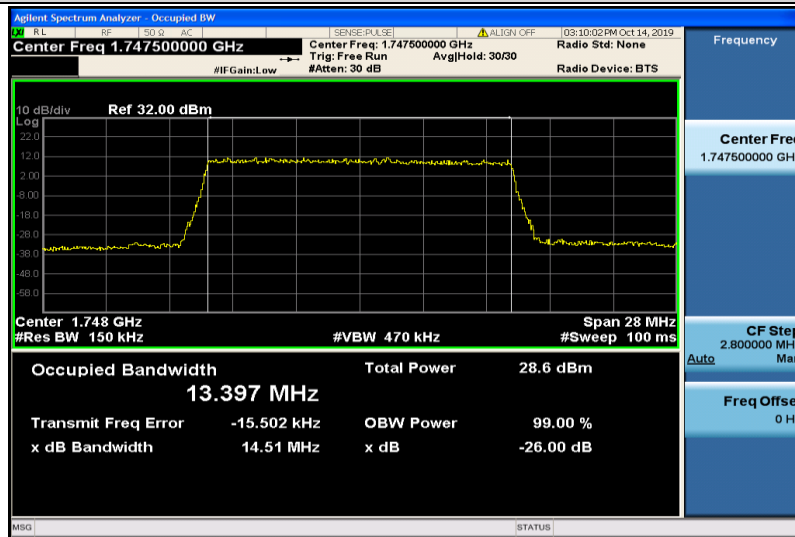

Band4-15MHz-16QAM-20175-75RB#0-13.409

Band4-15MHz-16QAM-20325-75RB#0-13.397