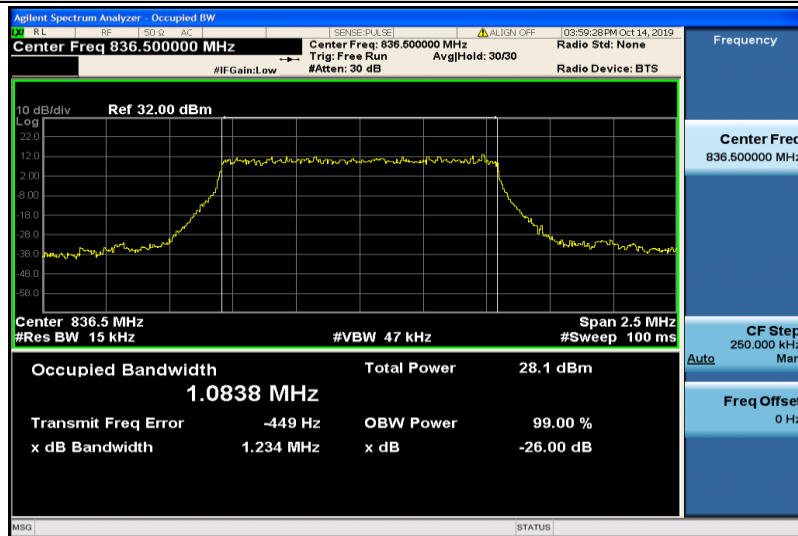

Band4-20MHz-16QAM-20050-100RB#0-17.873

Band4-20MHz-16QAM-20175-100RB#0-17.862

Band4-20MHz-16QAM-20300-100RB#0-17.864

Band5-1.4MHz-QPSK-20407-6RB#0-1.0806

Band5-1.4MHz-QPSK-20525-6RB#0-1.0838

Band5-1.4MHz-QPSK-20643-6RB#0-1.0795