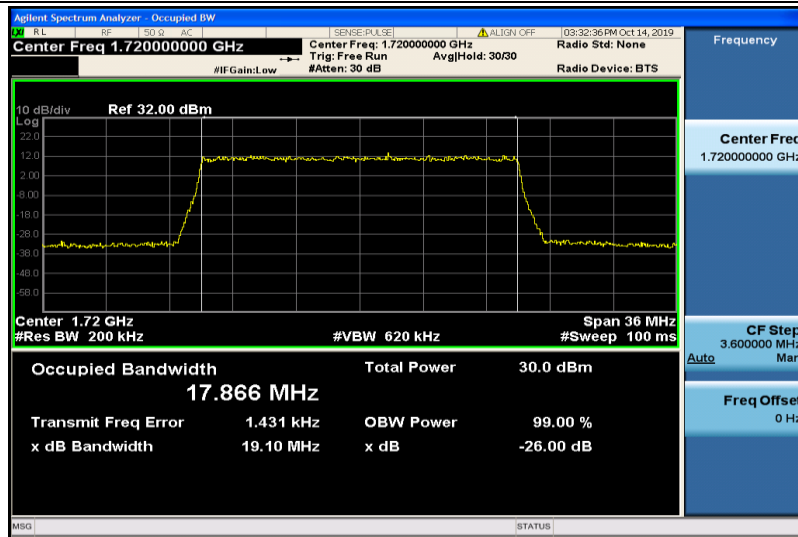

Band4-15MHz-16QAM-20325-75RB#0-13.397

Band4-20MHz-QPSK-20050-100RB#0-17.866