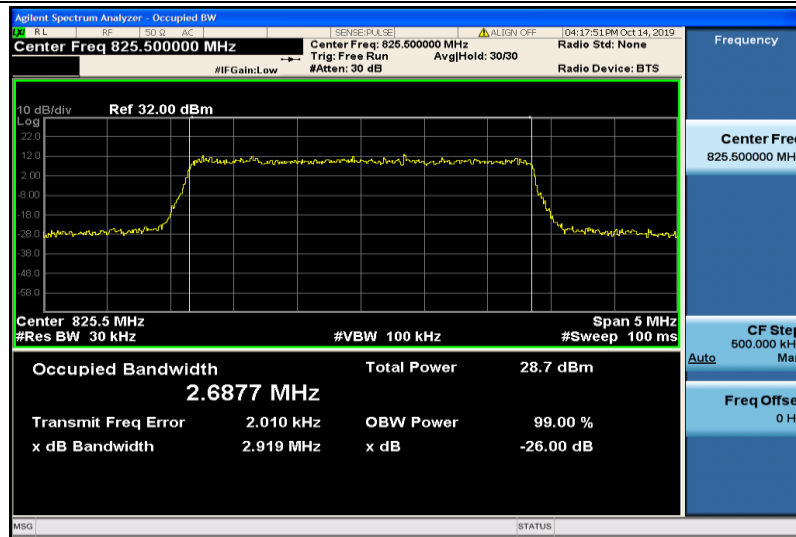

Band5-1.4MHz-16QAM-20643-6RB#0-1.0831

Band5-3MHz-QPSK-20415-15RB#0-2.6877