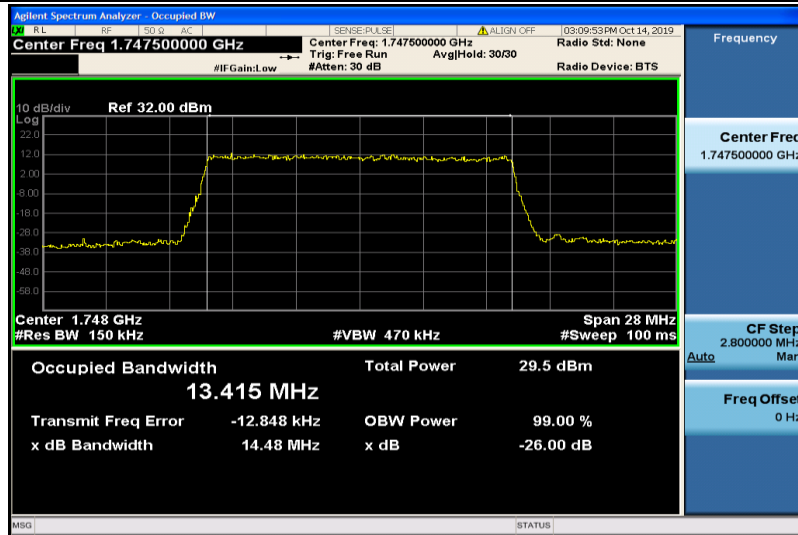

Band4-10MHz-16QAM-20000-50RB#0-8.9373

Band4-10MHz-16QAM-20175-50RB#0-8.9286

Band4-10MHz-16QAM-20350-50RB#0-8.9403

Band4-15MHz-QPSK-20025-75RB#0-13.386

Band4-15MHz-QPSK-20175-75RB#0-13.425

Band4-15MHz-QPSK-20325-75RB#0-13.415