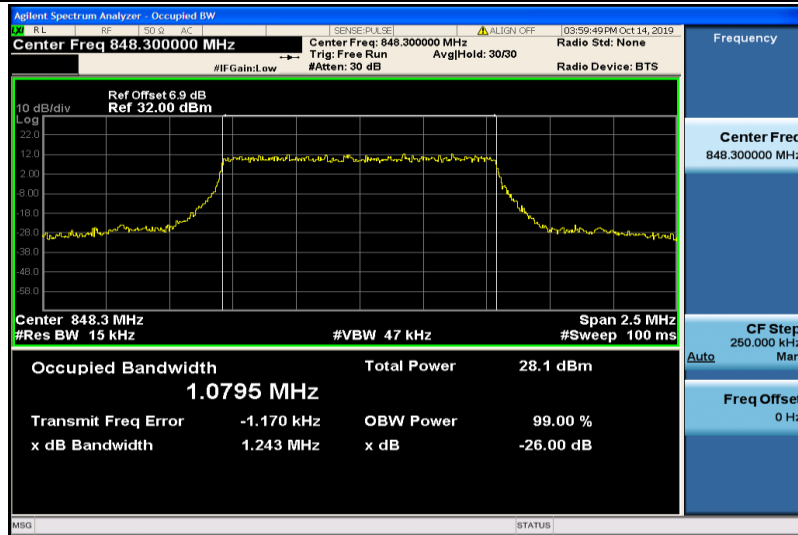

Band4-20MHz-16QAM-20050-100RB#0-17.873

Band4-20MHz-16QAM-20175-100RB#0-17.862

Band4-20MHz-16QAM-20300-100RB#0-17.864

Band5-1.4MHz-QPSK-20407-6RB#0-1.0806

Band5-1.4MHz-QPSK-20525-6RB#0-1.0838

Band5-1.4MHz-QPSK-20643-6RB#0-1.0795