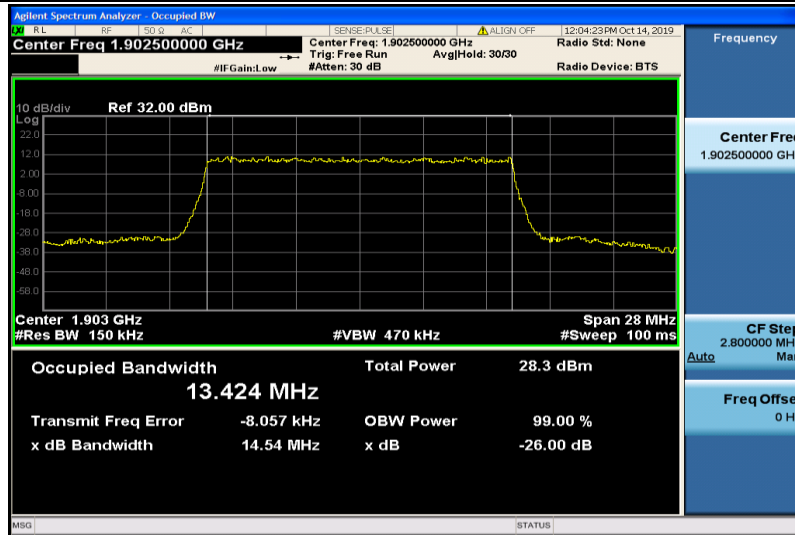

Band2-15MHz-16QAM-18900-75RB#0-13.401

Band2-15MHz-16QAM-19125-75RB#0-13.424