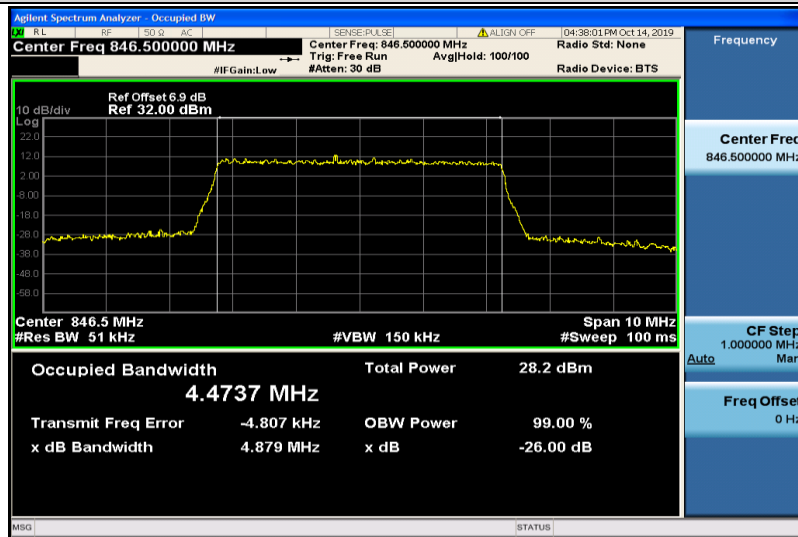

Band5-5MHz-16QAM-20525-25RB#0-4.4774

Band5-5MHz-16QAM-20625-25RB#0-4.4737