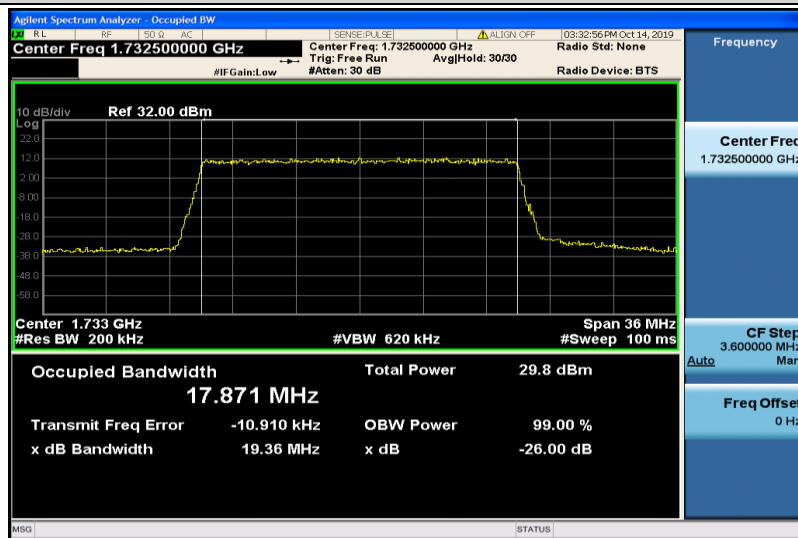

Band4-15MHz-16QAM-20025-75RB#0-13.411

Band4-15MHz-16QAM-20175-75RB#0-13.409

Band4-15MHz-16QAM-20325-75RB#0-13.397

Band4-20MHz-QPSK-20050-100RB#0-17.866

Band4-20MHz-QPSK-20175-100RB#0-17.871

Band4-20MHz-QPSK-20300-100RB#0-17.851