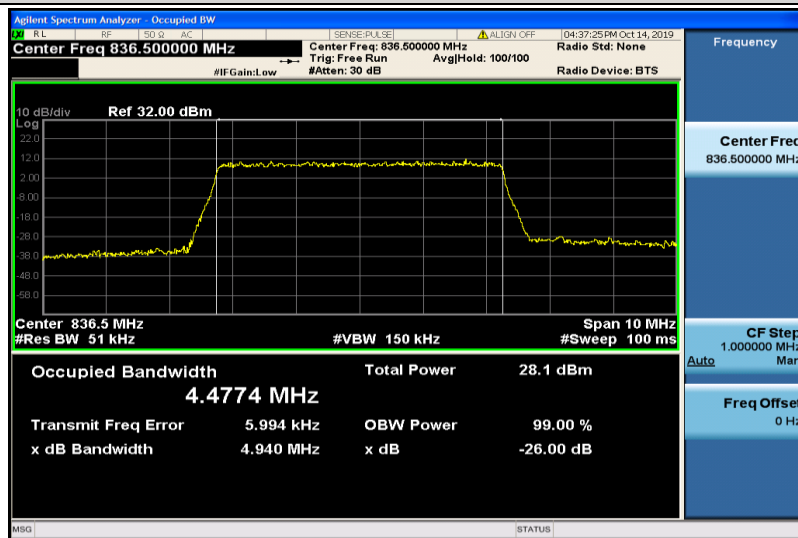

Band5-5MHz-16QAM-20425-25RB#0-4.4685

Band5-5MHz-16QAM-20525-25RB#0-4.4774