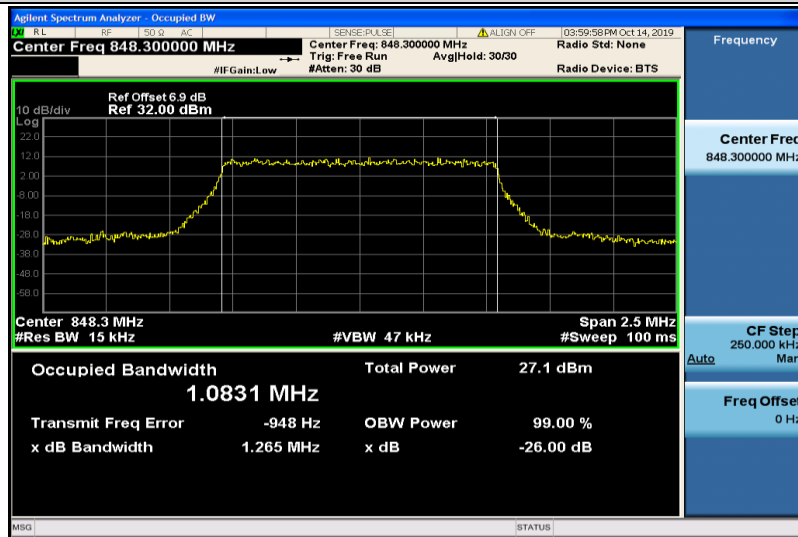

Band5-1.4MHz-16QAM-20525-6RB#0-1.0811

Band5-1.4MHz-16QAM-20643-6RB#0-1.0831