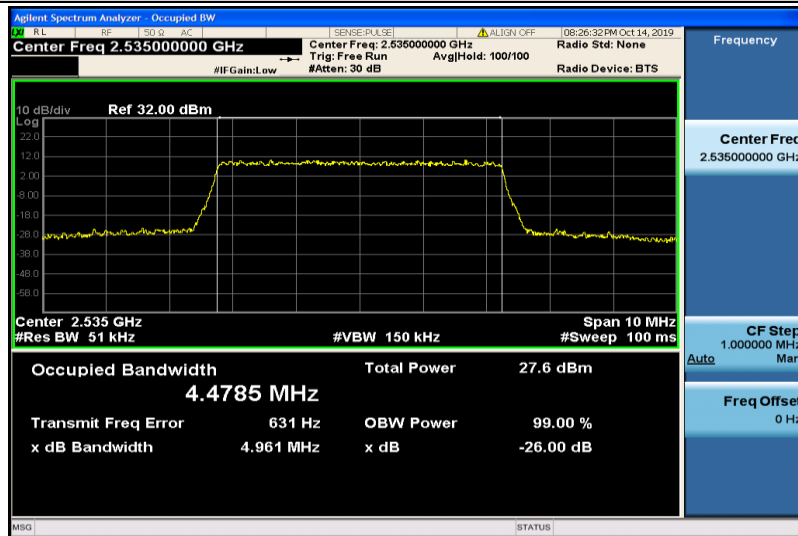

Band7-5MHz-16QAM-20775-25RB#0-4.4732

Band7-5MHz-16QAM-21100-25RB#0-4.4785