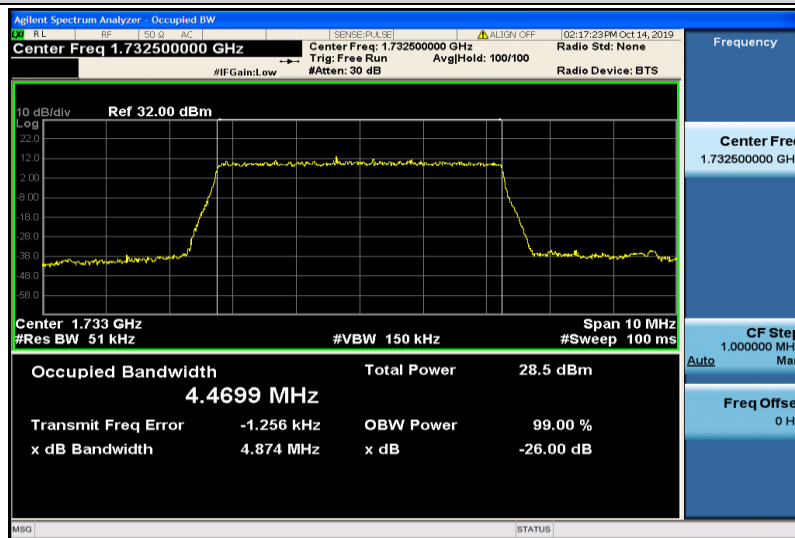

Band4-5MHz-16QAM-19975-25RB#0-4.4783

Band4-5MHz-16QAM-20175-25RB#0-4.4699