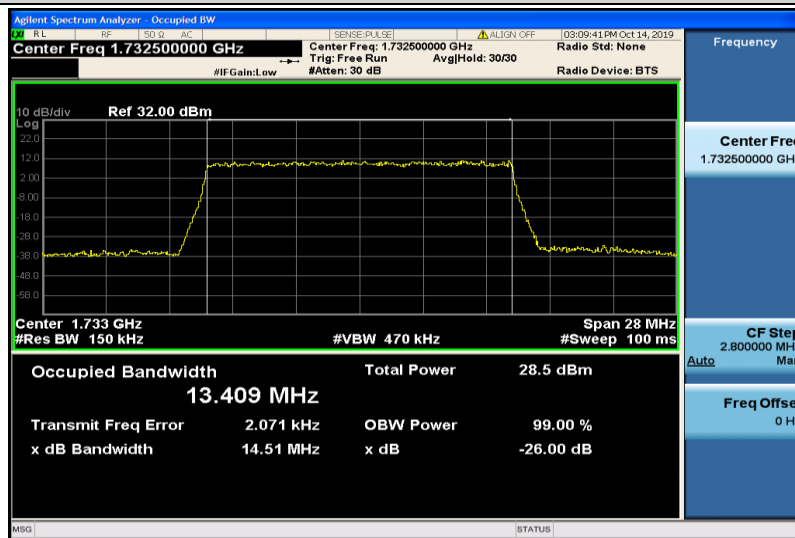

Band4-15MHz-16QAM-20025-75RB#0-13.411

Band4-15MHz-16QAM-20175-75RB#0-13.409