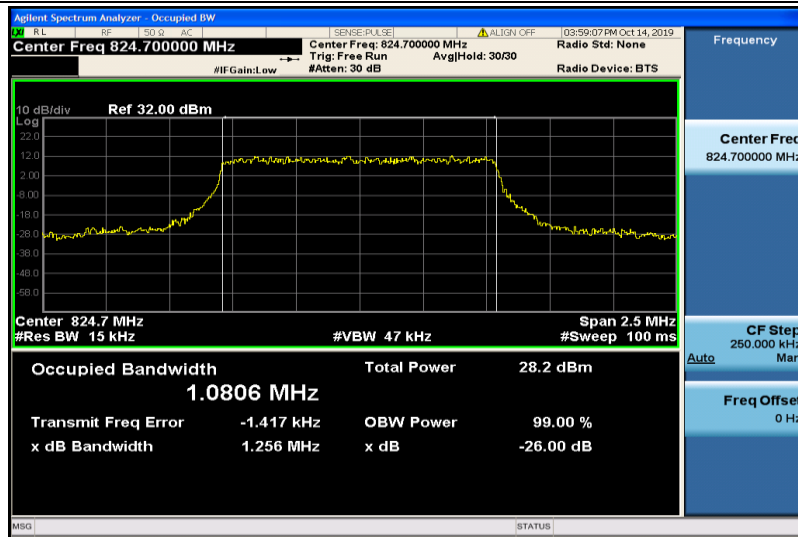

Band4-20MHz-16QAM-20300-100RB#0-17.864

Band5-1.4MHz-QPSK-20407-6RB#0-1.0806