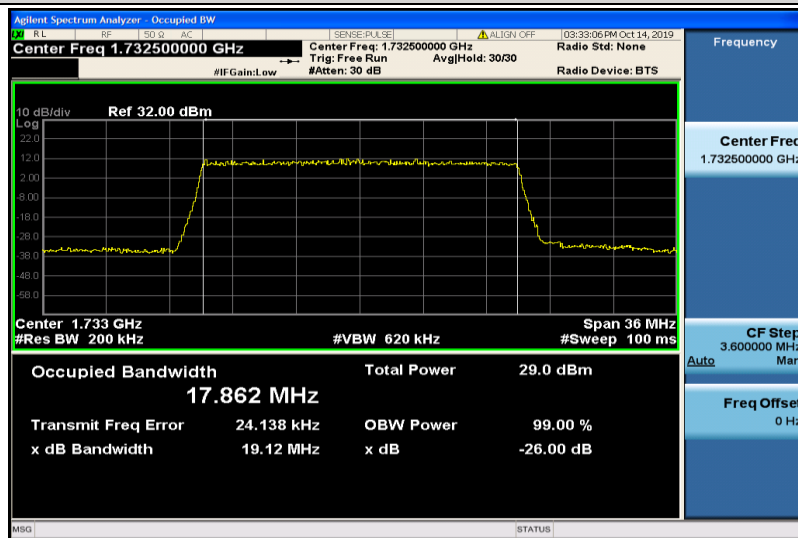

Band4-20MHz-16QAM-20050-100RB#0-17.873

Band4-20MHz-16QAM-20175-100RB#0-17.862