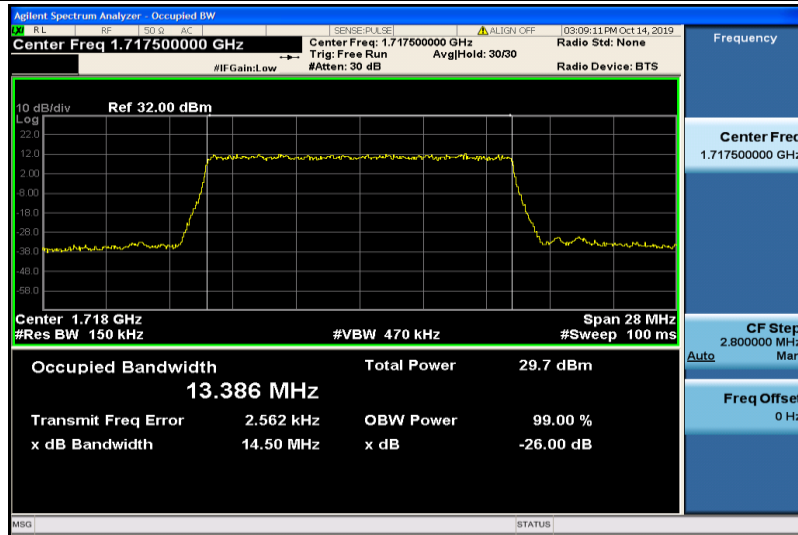

Band4-10MHz-16QAM-20350-50RB#0-8.9403

Band4-15MHz-QPSK-20025-75RB#0-13.386