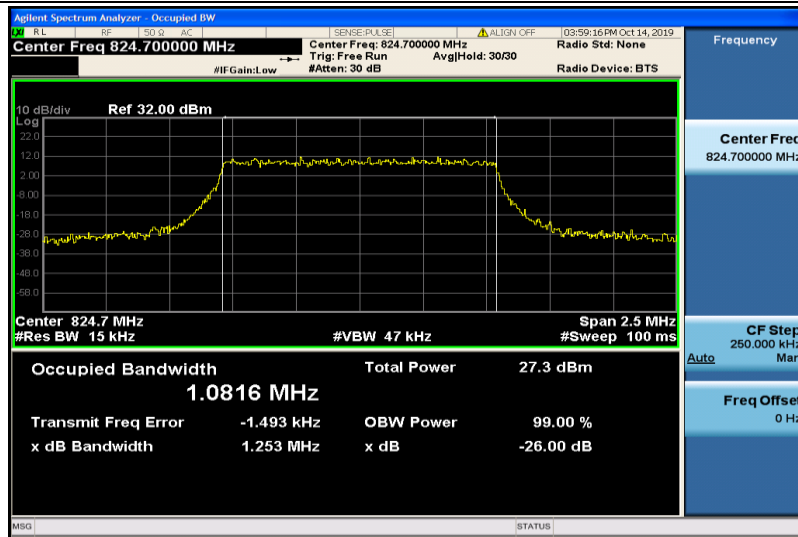

Band4-20MHz-16QAM-20050-100RB#0-17.873

Band4-20MHz-16QAM-20175-100RB#0-17.862

Band4-20MHz-16QAM-20300-100RB#0-17.864

Band5-1.4MHz-QPSK-20407-6RB#0-1.0806

Band5-1.4MHz-QPSK-20525-6RB#0-1.0838

Band5-1.4MHz-QPSK-20643-6RB#0-1.0795