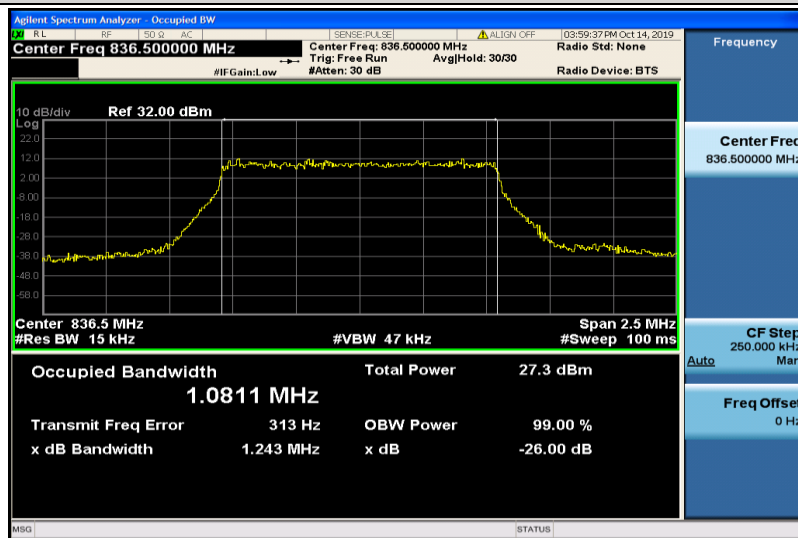

Band5-1.4MHz-16QAM-20407-6RB#0-1.0816

Band5-1.4MHz-16QAM-20525-6RB#0-1.0811