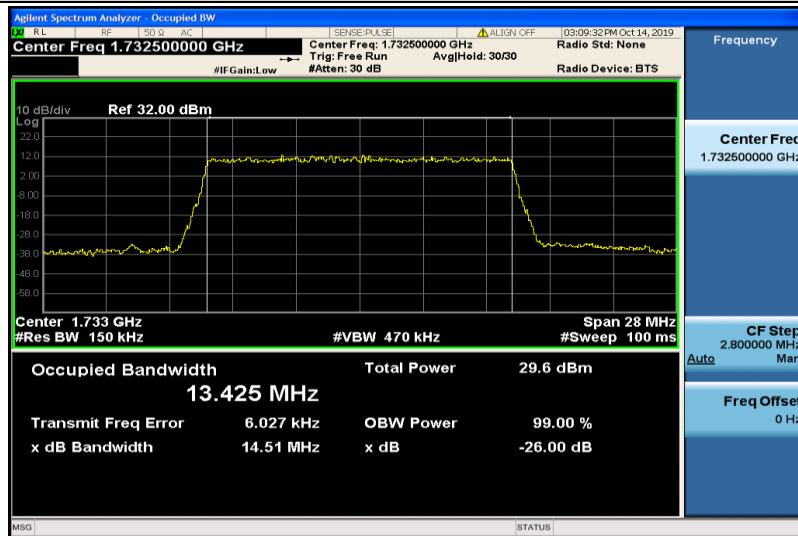

Band4-10MHz-16QAM-20000-50RB#0-8.9373

Band4-10MHz-16QAM-20175-50RB#0-8.9286

Band4-10MHz-16QAM-20350-50RB#0-8.9403

Band4-15MHz-QPSK-20025-75RB#0-13.386

Band4-15MHz-QPSK-20175-75RB#0-13.425

Band4-15MHz-QPSK-20325-75RB#0-13.415