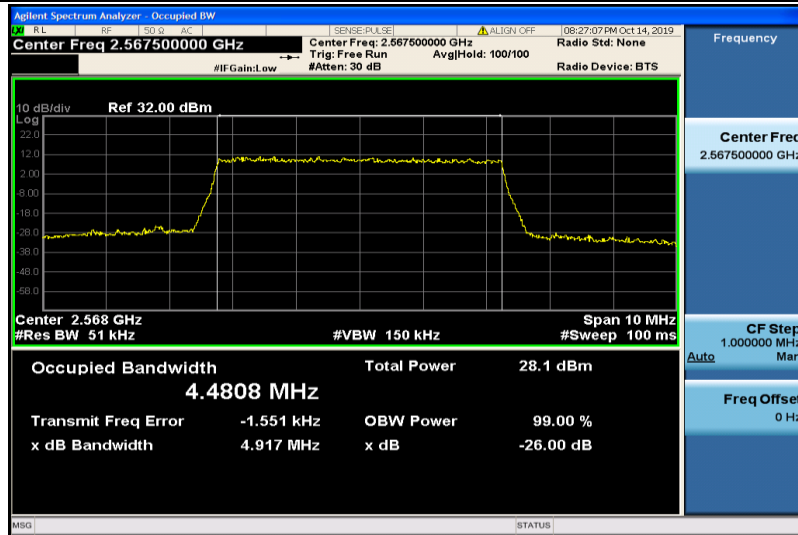

Band7-5MHz-16QAM-21100-25RB#0-4.4785

Band7-5MHz-16QAM-21425-25RB#0-4.4808