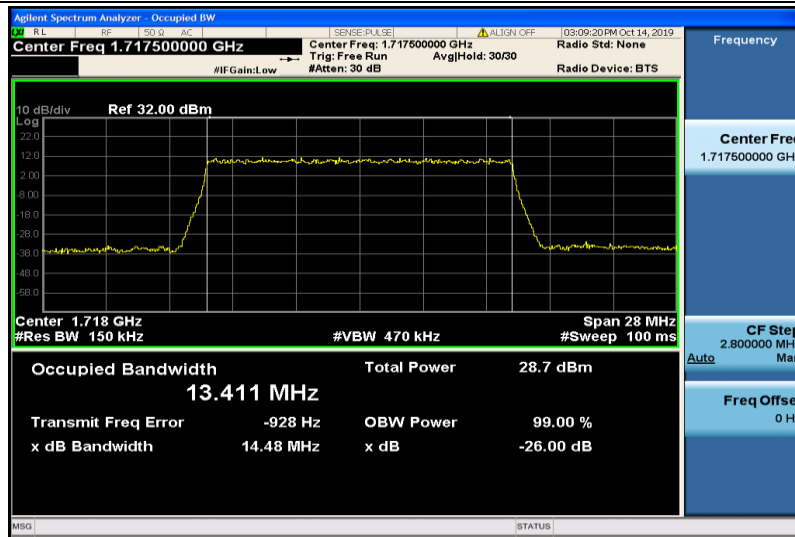

Band4-10MHz-16QAM-20000-50RB#0-8.9373

Band4-10MHz-16QAM-20175-50RB#0-8.9286

Band4-10MHz-16QAM-20350-50RB#0-8.9403

Band4-15MHz-QPSK-20025-75RB#0-13.386

Band4-15MHz-QPSK-20175-75RB#0-13.425

Band4-15MHz-QPSK-20325-75RB#0-13.415