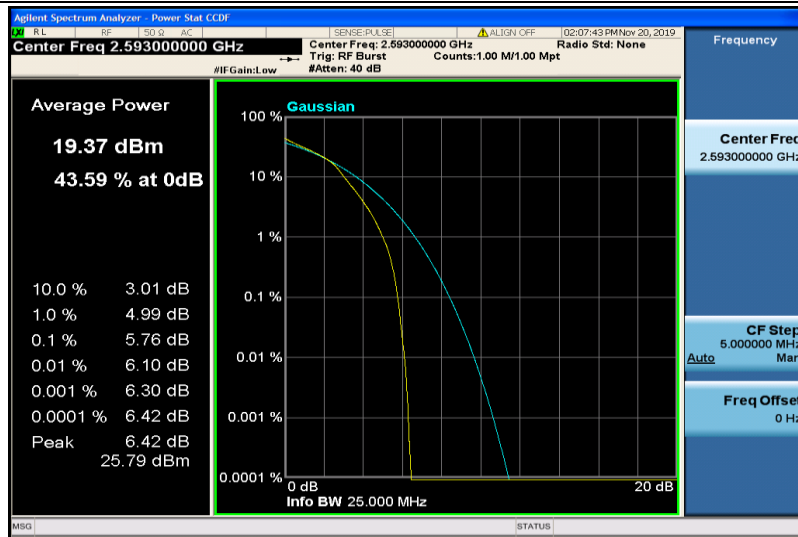

Band41-15MHz-QPSK-41515-1RB#0

Band41-15MHz-QPSK-41515-75RB#0

Band41-15MHz-16QAM-39725-1RB#0

Band41-15MHz-16QAM-39725-75RB#0

Band41-15MHz-16QAM-40620-1RB#0

Band41-15MHz-16QAM-40620-75RB#0

Band41-15MHz-16QAM-41515-1RB#0