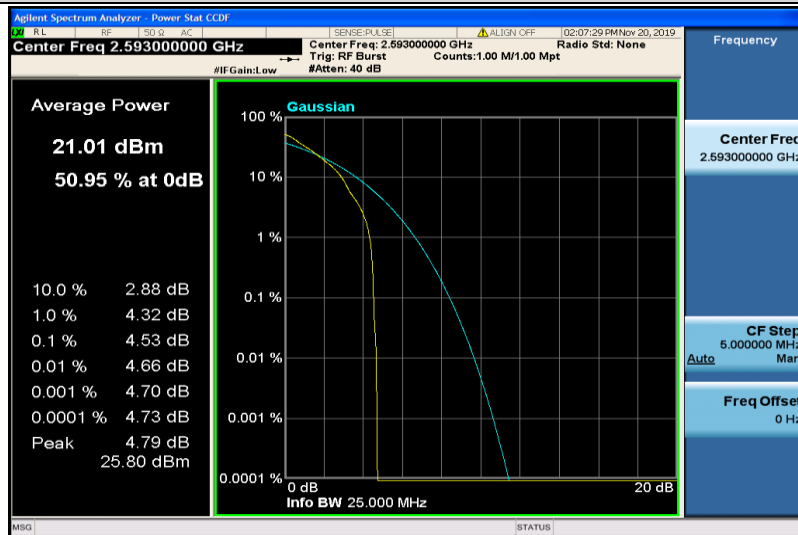

Band41-10MHz-16QAM-40620-50RB#0

Band41-10MHz-16QAM-41540-1RB#0

Band41-10MHz-16QAM-41540-50RB#0

Band41-15MHz-QPSK-39725-1RB#0

Band41-15MHz-QPSK-39725-75RB#0

Band41-15MHz-QPSK-40620-1RB#0

Band41-15MHz-QPSK-40620-75RB#0