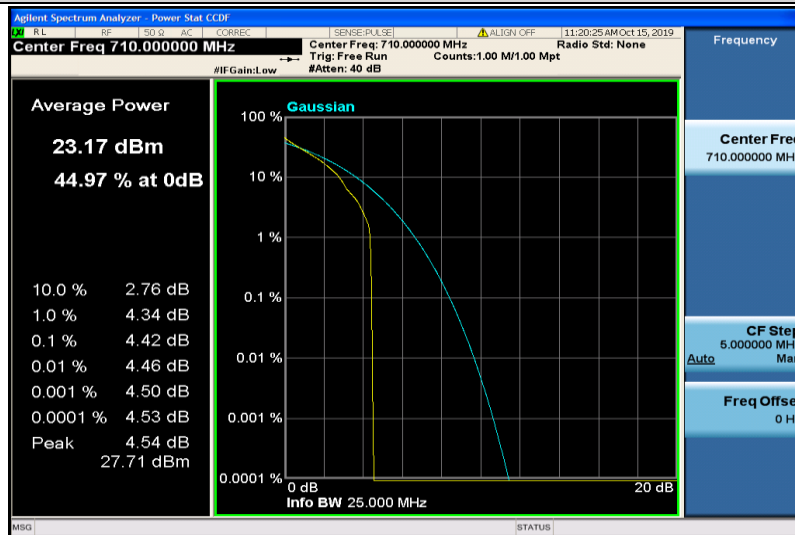

Band12-10MHz-16QAM-23095-1RB#0

Band12-10MHz-16QAM-23095-50RB#0

Band12-10MHz-16QAM-23130-1RB#0

Band12-10MHz-16QAM-23130-50RB#0

Band17-5MHz-QPSK-23755-1RB#0

Band17-5MHz-QPSK-23755-25RB#0

Band17-5MHz-QPSK-23790-1RB#0