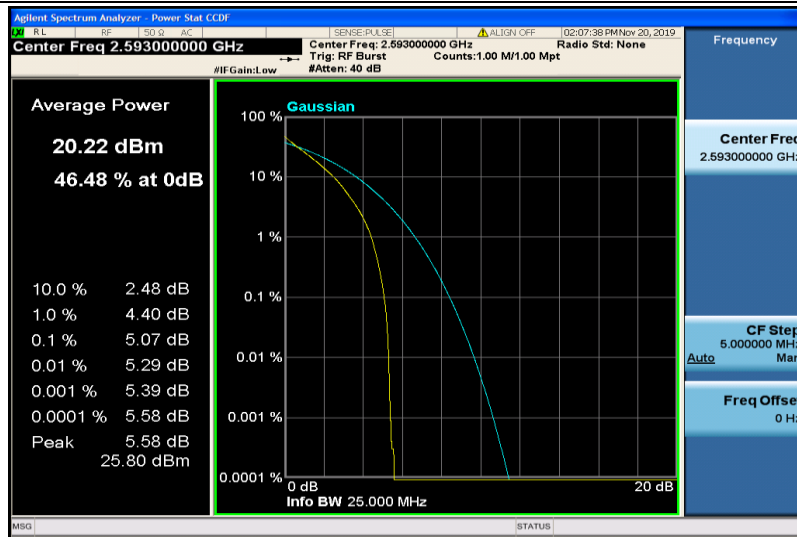

Band41-10MHz-16QAM-40620-50RB#0

Band41-10MHz-16QAM-41540-1RB#0

Band41-10MHz-16QAM-41540-50RB#0

Band41-15MHz-QPSK-39725-1RB#0

Band41-15MHz-QPSK-39725-75RB#0

Band41-15MHz-QPSK-40620-1RB#0

Band41-15MHz-QPSK-40620-75RB#0