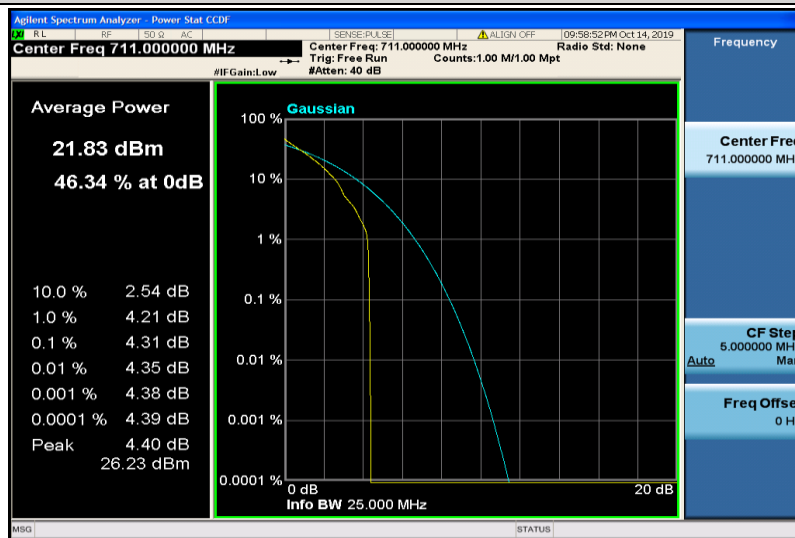

Band12-10MHz-QPSK-23130-1RB#0