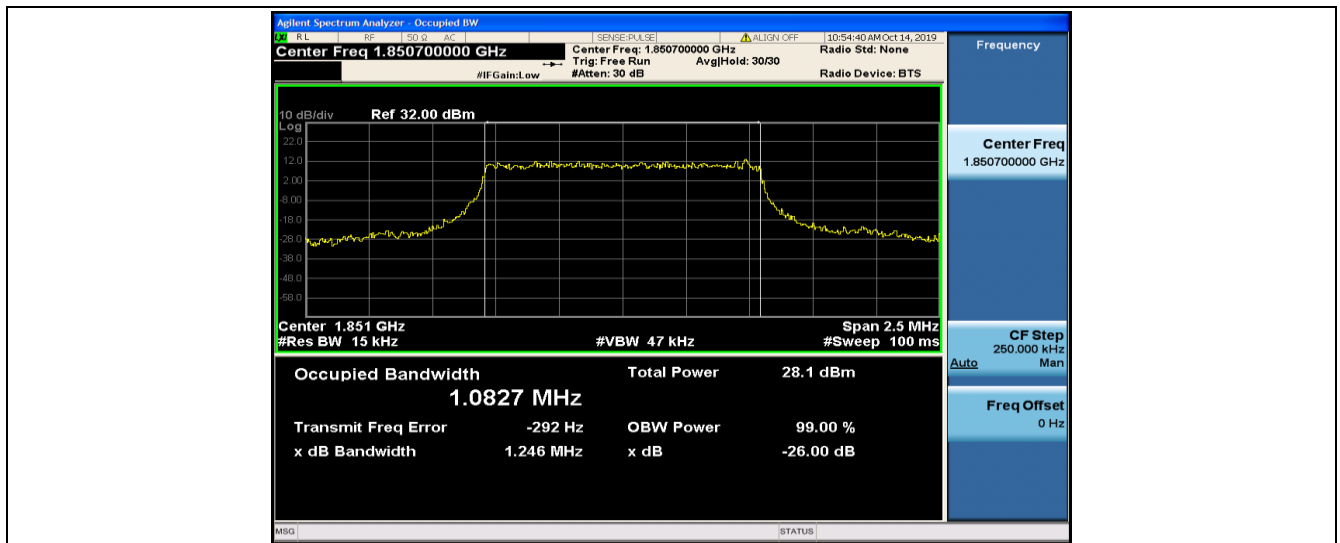

Test Graphs

Band2-1.4MHz-QPSK-18607-6RB#0-1.0827