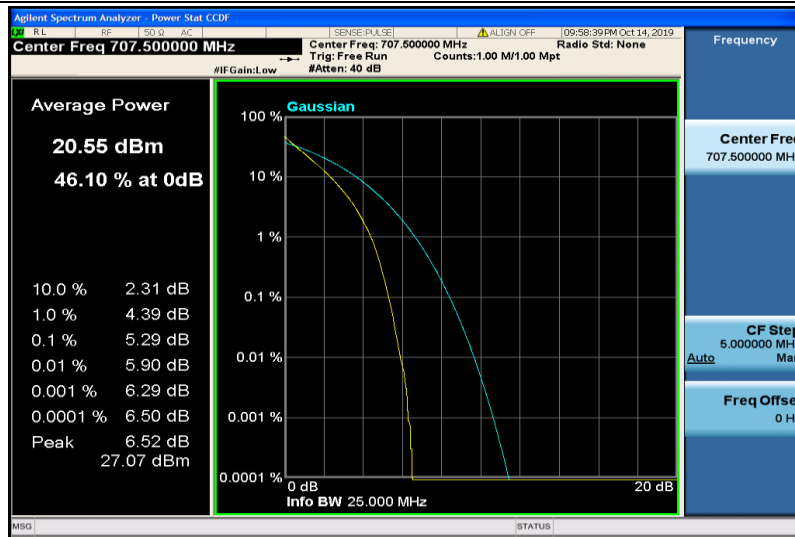

Band12-10MHz-QPSK-23095-50RB#0