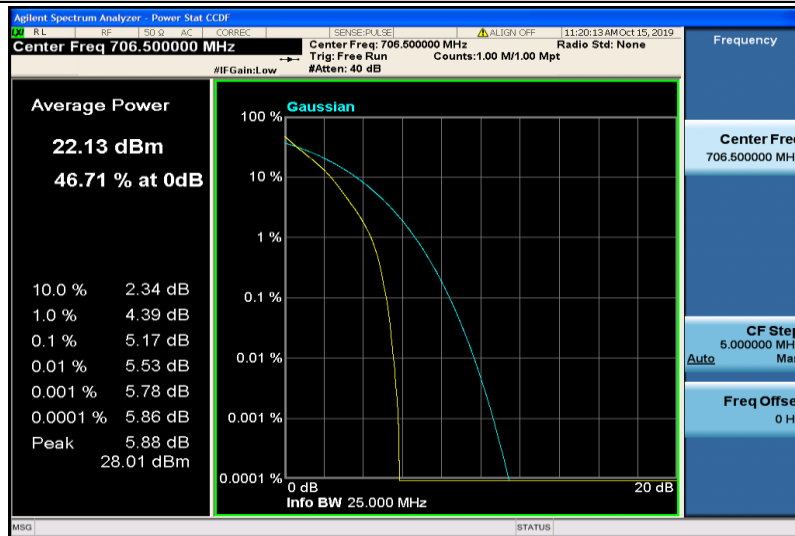

Band12-10MHz-16QAM-23095-1RB#0

Band12-10MHz-16QAM-23095-50RB#0

Band12-10MHz-16QAM-23130-1RB#0

Band12-10MHz-16QAM-23130-50RB#0

Band17-5MHz-QPSK-23755-1RB#0

Band17-5MHz-QPSK-23755-25RB#0

Band17-5MHz-QPSK-23790-1RB#0