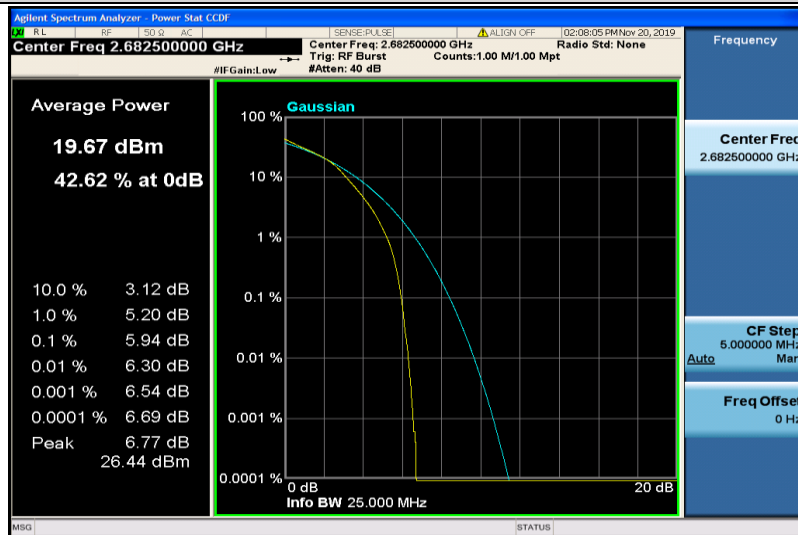

Band41-15MHz-QPSK-41515-1RB#0

Band41-15MHz-QPSK-41515-75RB#0

Band41-15MHz-16QAM-39725-1RB#0

Band41-15MHz-16QAM-39725-75RB#0

Band41-15MHz-16QAM-40620-1RB#0

Band41-15MHz-16QAM-40620-75RB#0

Band41-15MHz-16QAM-41515-1RB#0