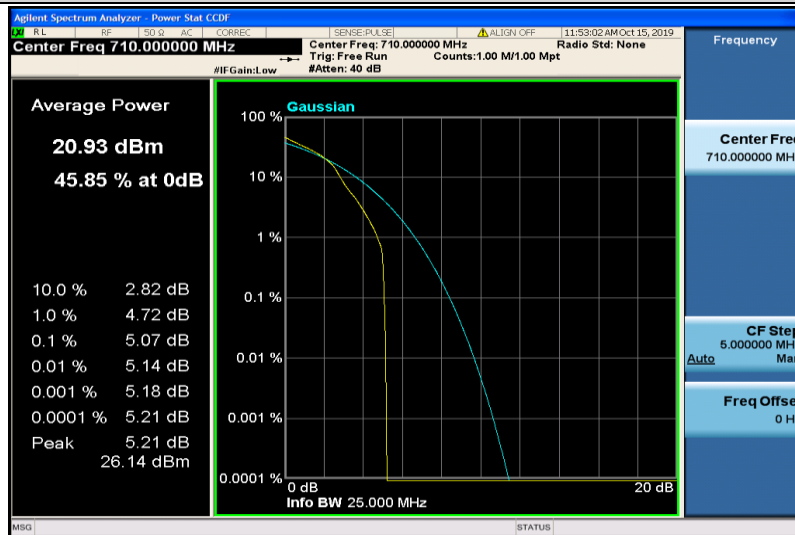

Band17-10MHz-16QAM-23790-1RB#0