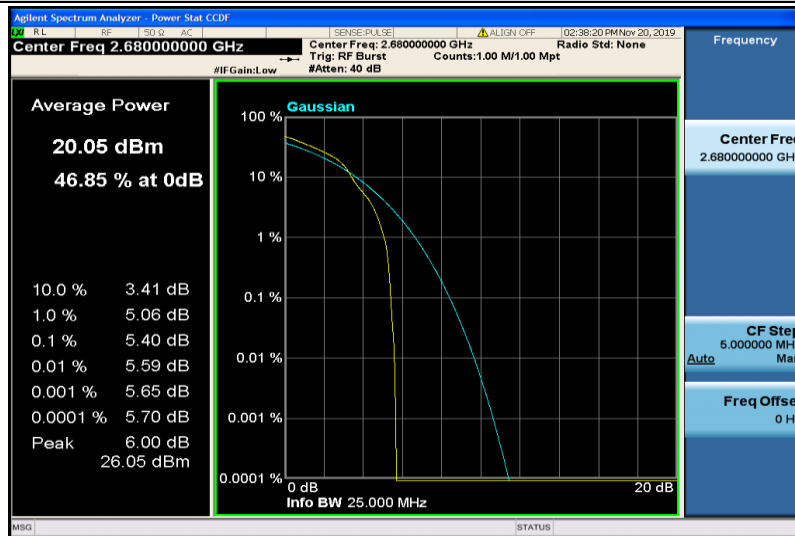

Band41-20MHz-16QAM-39750-1RB#0

Band41-20MHz-16QAM-39750-100RB#0

Band41-20MHz-16QAM-40620-1RB#0

Band41-20MHz-16QAM-40620-100RB#0

Band41-20MHz-16QAM-41490-1RB#0

Band41-20MHz-16QAM-41490-100RB#0

Appendix C: 26dB Bandwidth and Occupied Bandwidth