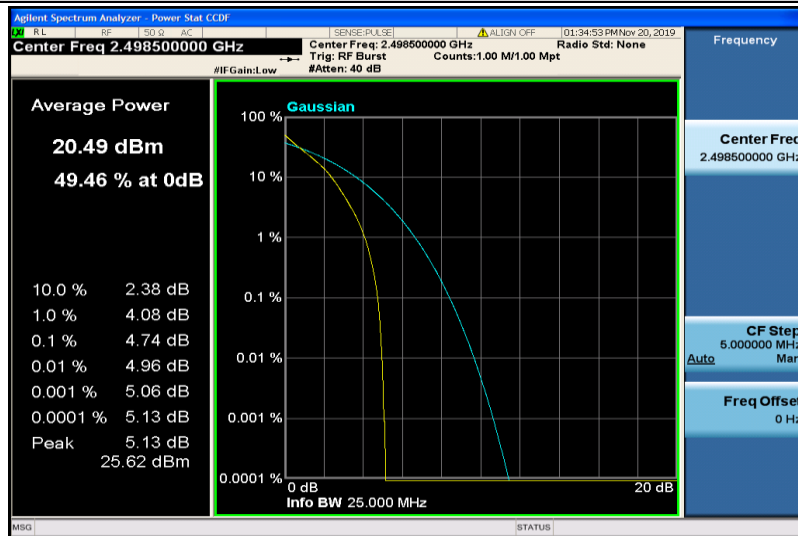

Band41-5MHz-QPSK-39675-25RB#0