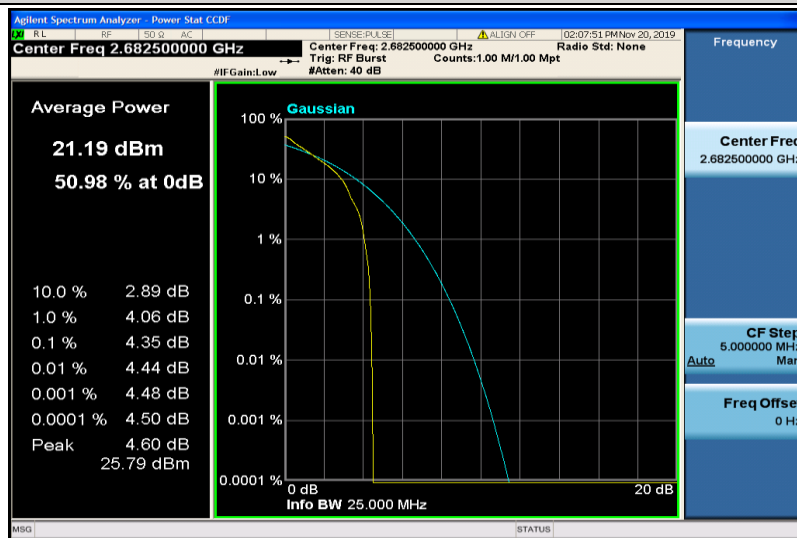

Band41-10MHz-16QAM-40620-50RB#0

Band41-10MHz-16QAM-41540-1RB#0

Band41-10MHz-16QAM-41540-50RB#0

Band41-15MHz-QPSK-39725-1RB#0

Band41-15MHz-QPSK-39725-75RB#0

Band41-15MHz-QPSK-40620-1RB#0

Band41-15MHz-QPSK-40620-75RB#0