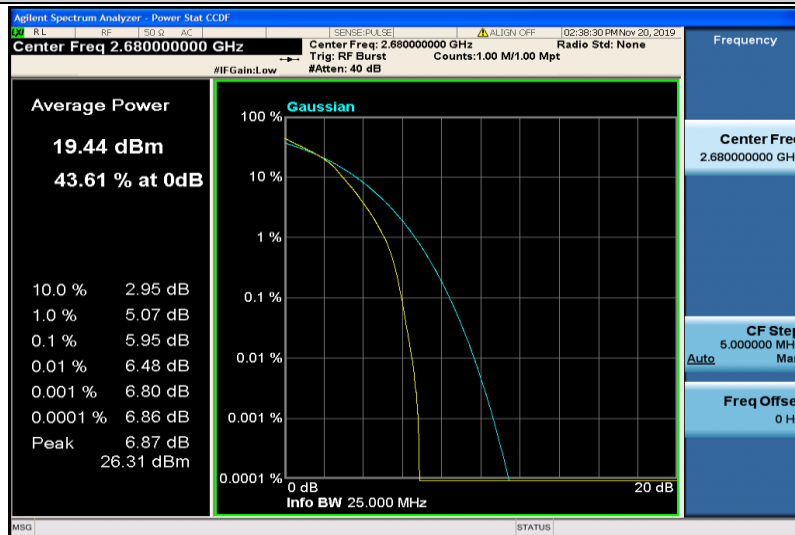

Band41-20MHz-16QAM-39750-1RB#0

Band41-20MHz-16QAM-39750-100RB#0

Band41-20MHz-16QAM-40620-1RB#0

Band41-20MHz-16QAM-40620-100RB#0

Band41-20MHz-16QAM-41490-1RB#0

Band41-20MHz-16QAM-41490-100RB#0

Appendix C: 26dB Bandwidth and Occupied Bandwidth