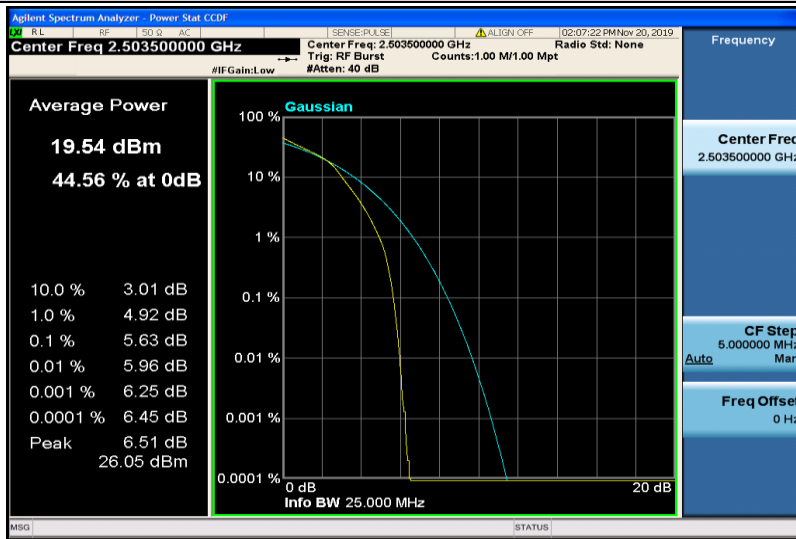

Band41-15MHz-16QAM-39725-75RB#0