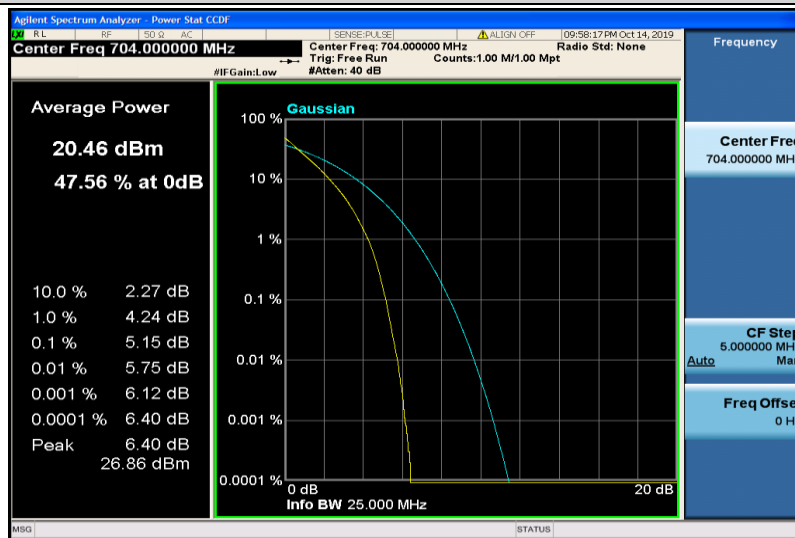

Band12-5MHz-16QAM-23035-1RB#0

Band12-5MHz-16QAM-23035-25RB#0

Band12-5MHz-16QAM-23095-1RB#0

Band12-5MHz-16QAM-23095-25RB#0

Band12-5MHz-16QAM-23155-1RB#0

Band12-5MHz-16QAM-23155-25RB#0

Band12-10MHz-QPSK-23060-1RB#0