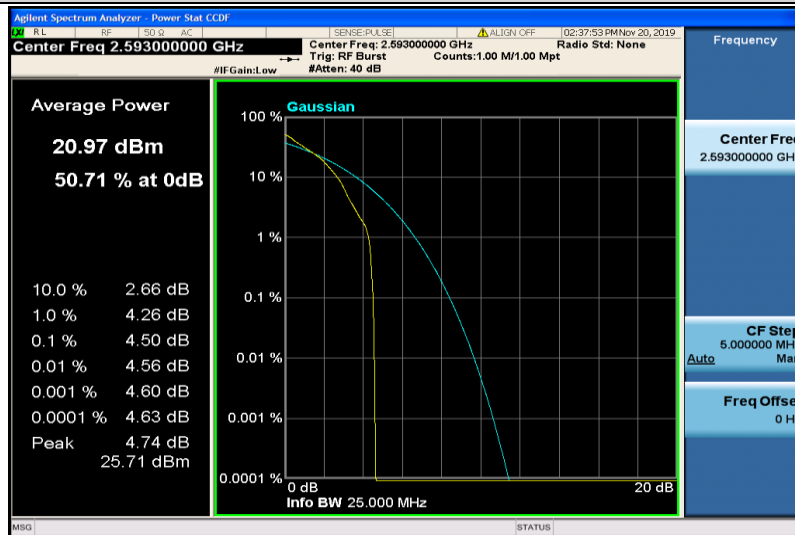

Band41-20MHz-QPSK-40620-1RB#0