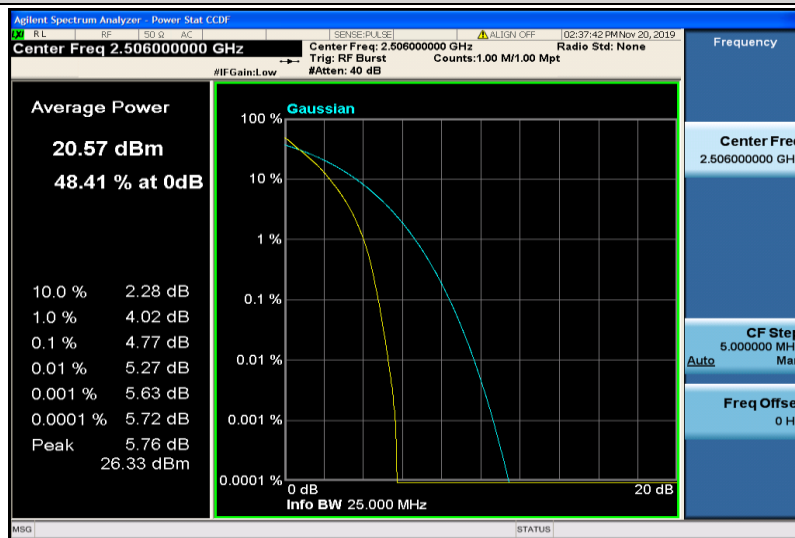

Band41-20MHz-QPSK-39750-100RB#0