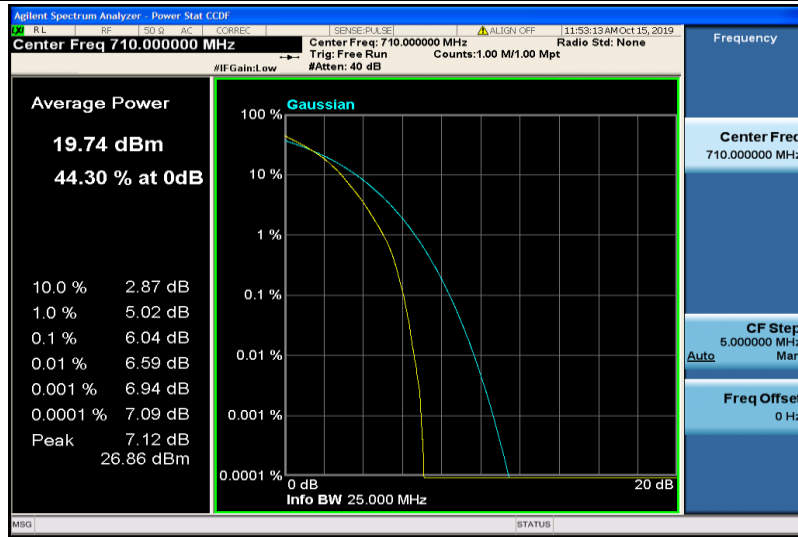

Band17-10MHz-QPSK-23800-50RB#0

Band17-10MHz-16QAM-23780-1RB#0

Band17-10MHz-16QAM-23780-50RB#0

Band17-10MHz-16QAM-23790-1RB#0

Band17-10MHz-16QAM-23790-50RB#0

Band17-10MHz-16QAM-23800-1RB#0

Band17-10MHz-16QAM-23800-50RB#0