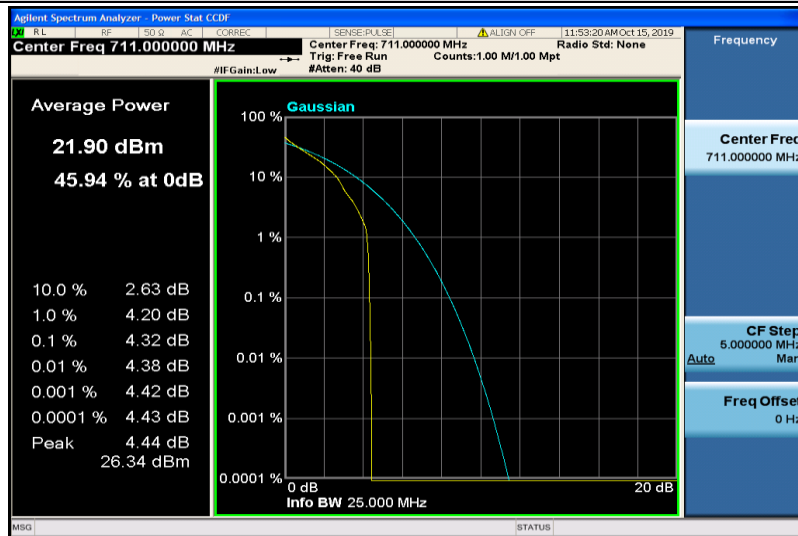

Band17-5MHz-16QAM-23825-1RB#0

Band17-5MHz-16QAM-23825-25RB#0

Band17-10MHz-QPSK-23780-1RB#0

Band17-10MHz-QPSK-23780-50RB#0

Band17-10MHz-QPSK-23790-1RB#0

Band17-10MHz-QPSK-23790-50RB#0

Band17-10MHz-QPSK-23800-1RB#0