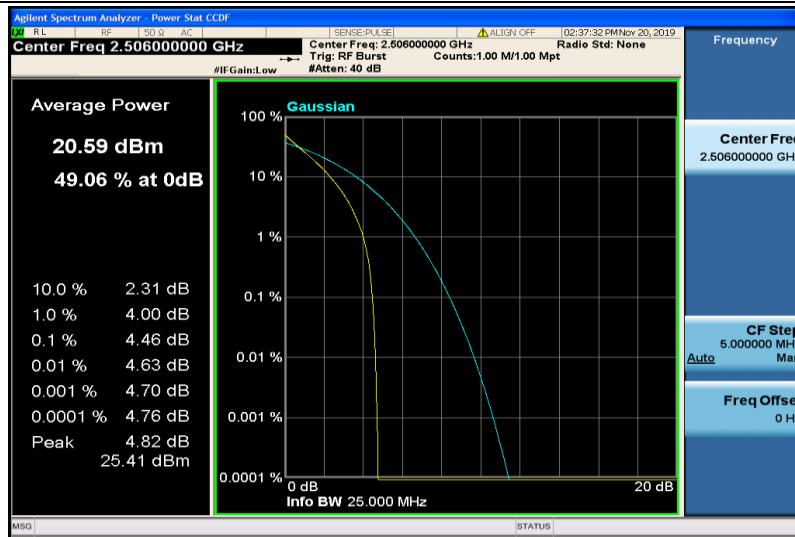

Band41-20MHz-QPSK-39750-1RB#0