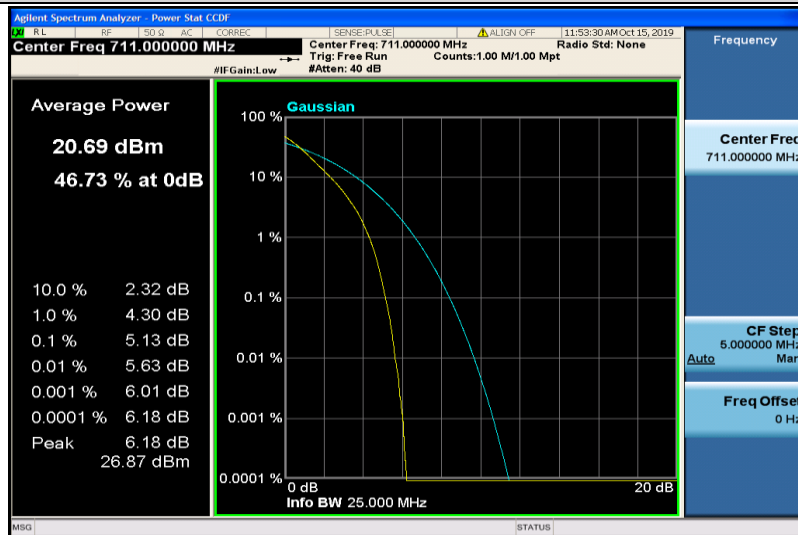

Band17-5MHz-16QAM-23825-1RB#0

Band17-5MHz-16QAM-23825-25RB#0

Band17-10MHz-QPSK-23780-1RB#0

Band17-10MHz-QPSK-23780-50RB#0

Band17-10MHz-QPSK-23790-1RB#0

Band17-10MHz-QPSK-23790-50RB#0

Band17-10MHz-QPSK-23800-1RB#0