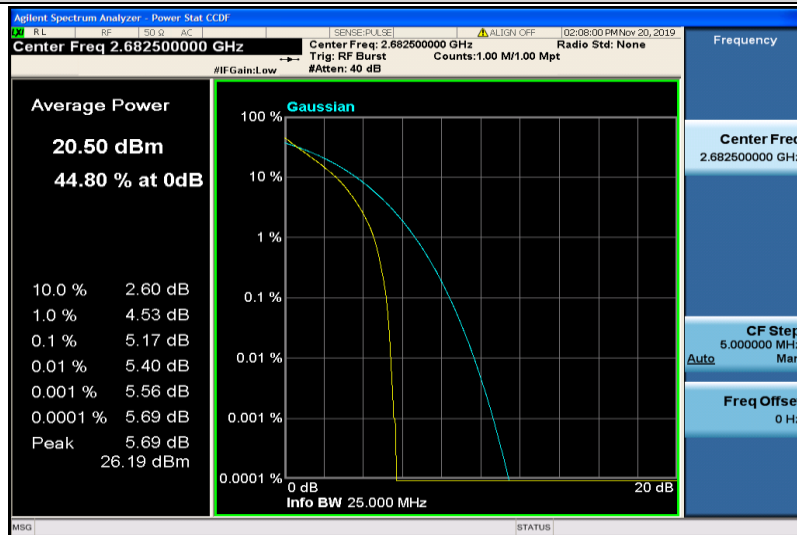

Band41-15MHz-QPSK-41515-75RB#0