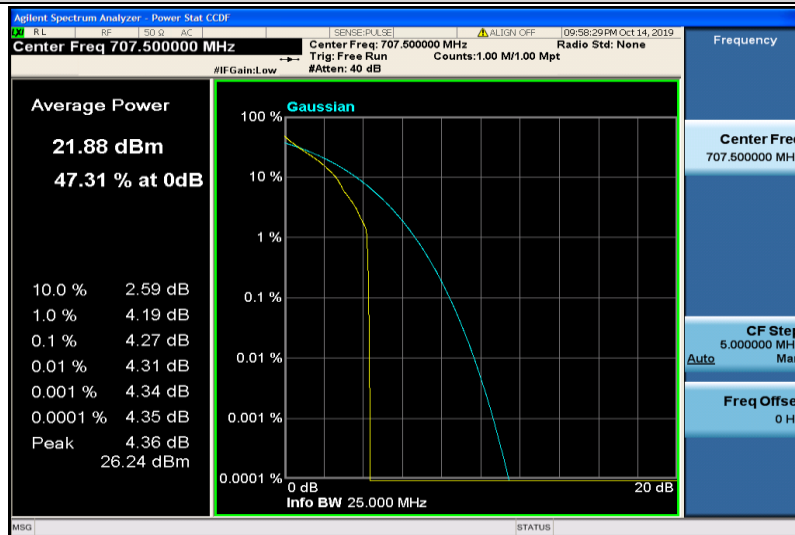

Band12-10MHz-QPSK-23095-1RB#0