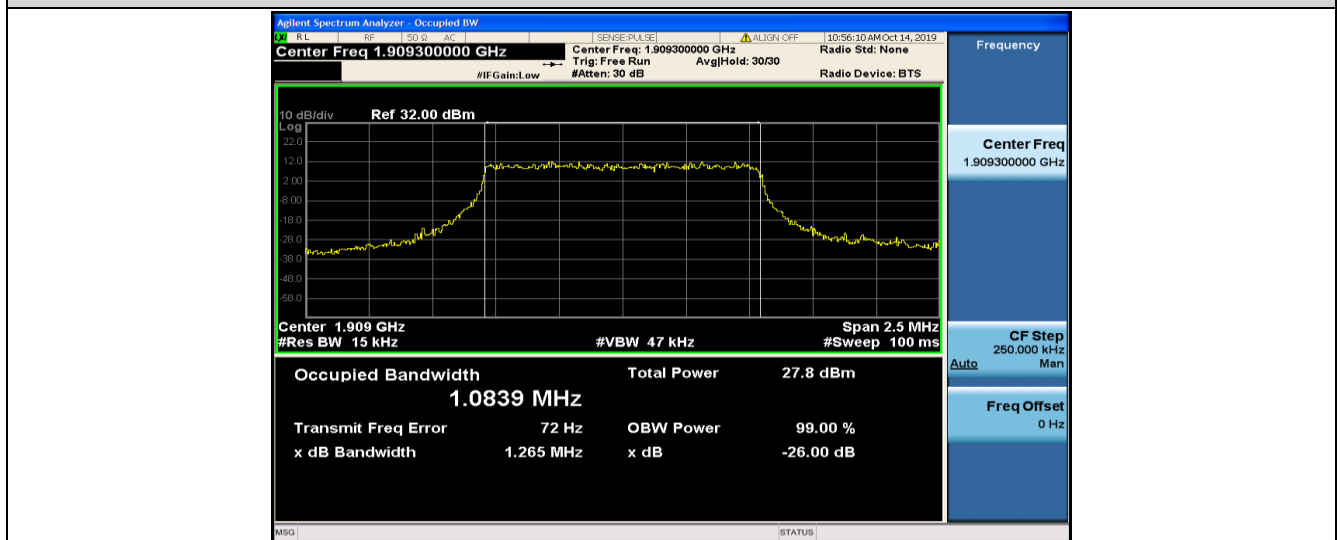

Band41	15MHz	16QAM	39725	75RB#0	13.409	14.43	PASS
Band41	15MHz	16QAM	40620	75RB#0	13.413	14.60	PASS
Band41	15MHz	16QAM	41515	75RB#0	13.401	14.70	PASS
Band41	20MHz	QPSK	39750	100RB#0	17.874	19.02	PASS
Band41	20MHz	QPSK	40620	100RB#0	17.846	19.38	PASS
Band41	20MHz	QPSK	41490	100RB#0	17.870	19.21	PASS
Band41	20MHz	16QAM	39750	100RB#0	17.807	19.20	PASS
Band41	20MHz	16QAM	40620	100RB#0	17.855	19.40	PASS
Band41	20MHz	16QAM	41490	100RB#0	17.856	19.36	PASS

Test Graphs

Band2-1.4MHz-QPSK-18607-6RB#0-1.0827

Band2-1.4MHz-QPSK-18900-6RB#0-1.0840

Band2-1.4MHz-QPSK-19193-6RB#0-1.0839