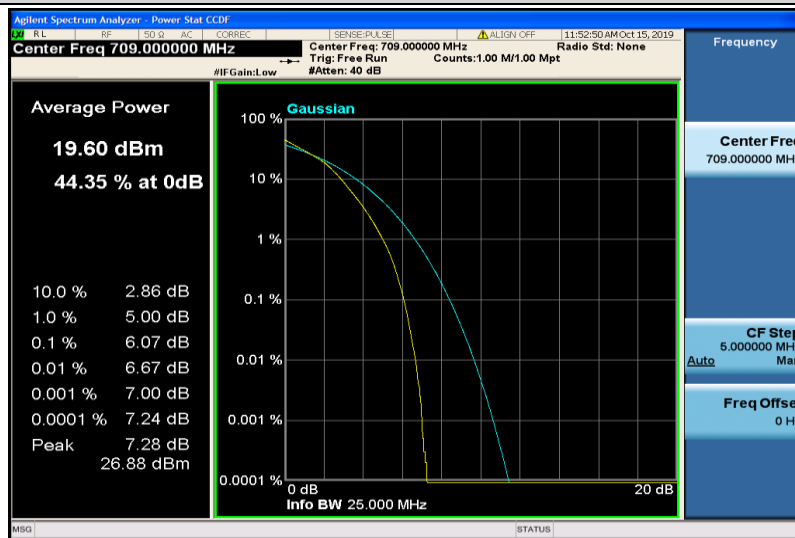

Band17-10MHz-16QAM-23780-50RB#0