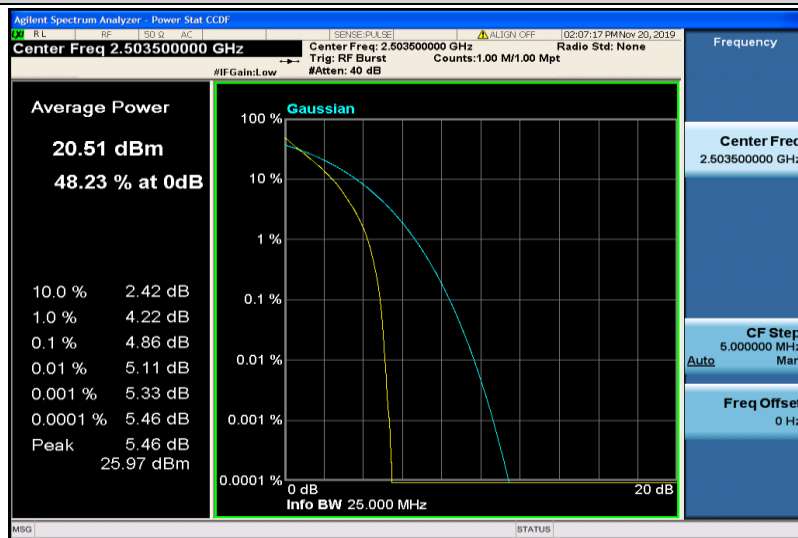

Band41-10MHz-16QAM-40620-50RB#0

Band41-10MHz-16QAM-41540-1RB#0

Band41-10MHz-16QAM-41540-50RB#0

Band41-15MHz-QPSK-39725-1RB#0

Band41-15MHz-QPSK-39725-75RB#0

Band41-15MHz-QPSK-40620-1RB#0

Band41-15MHz-QPSK-40620-75RB#0