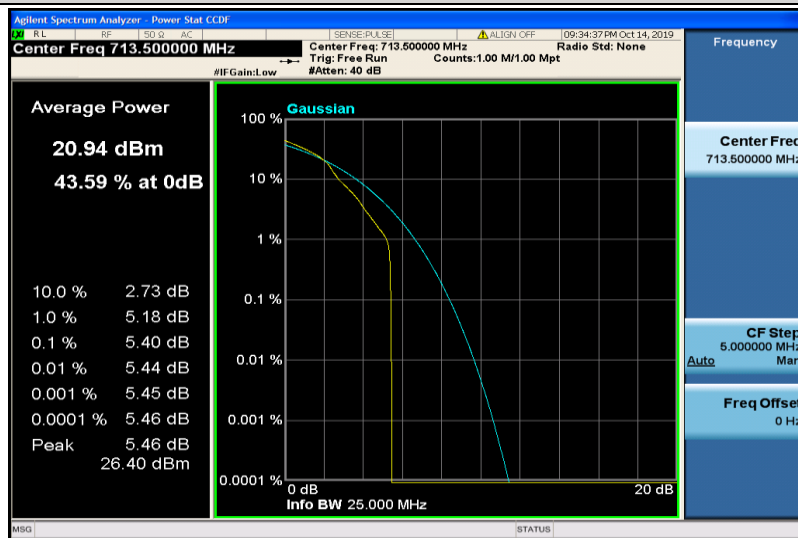

Band12-5MHz-16QAM-23035-1RB#0

Band12-5MHz-16QAM-23035-25RB#0

Band12-5MHz-16QAM-23095-1RB#0

Band12-5MHz-16QAM-23095-25RB#0

Band12-5MHz-16QAM-23155-1RB#0

Band12-5MHz-16QAM-23155-25RB#0

Band12-10MHz-QPSK-23060-1RB#0