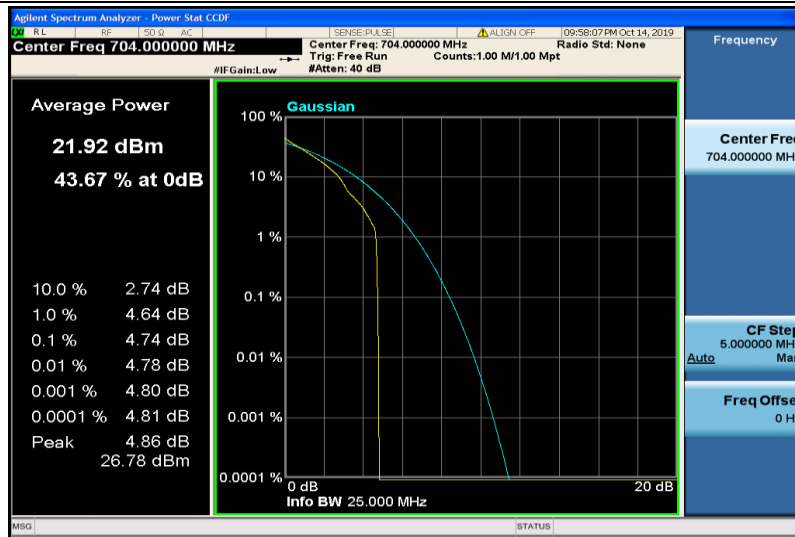

Band12-5MHz-16QAM-23035-1RB#0

Band12-5MHz-16QAM-23035-25RB#0

Band12-5MHz-16QAM-23095-1RB#0

Band12-5MHz-16QAM-23095-25RB#0

Band12-5MHz-16QAM-23155-1RB#0

Band12-5MHz-16QAM-23155-25RB#0

Band12-10MHz-QPSK-23060-1RB#0