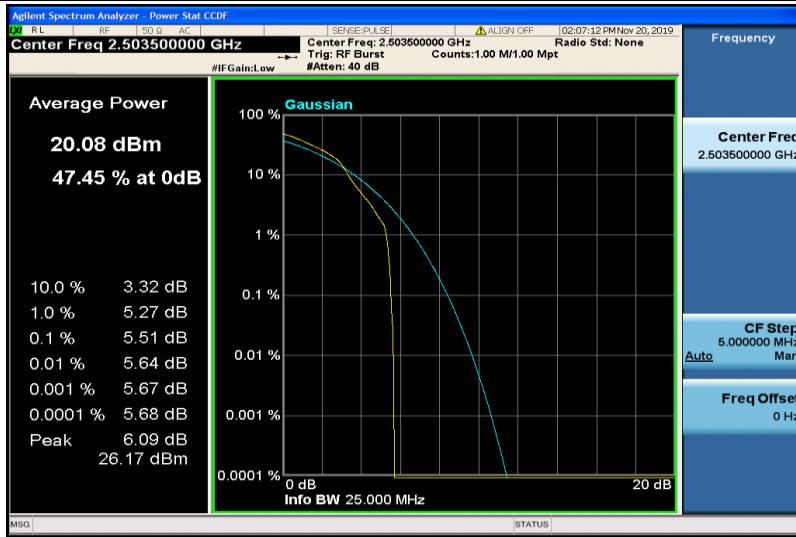

Band41-15MHz-16QAM-39725-1RB#0