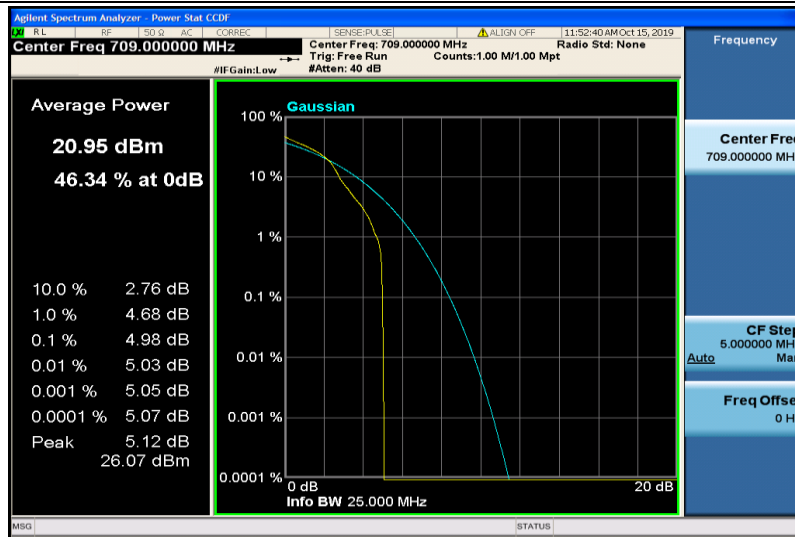

Band17-10MHz-16QAM-23780-1RB#0