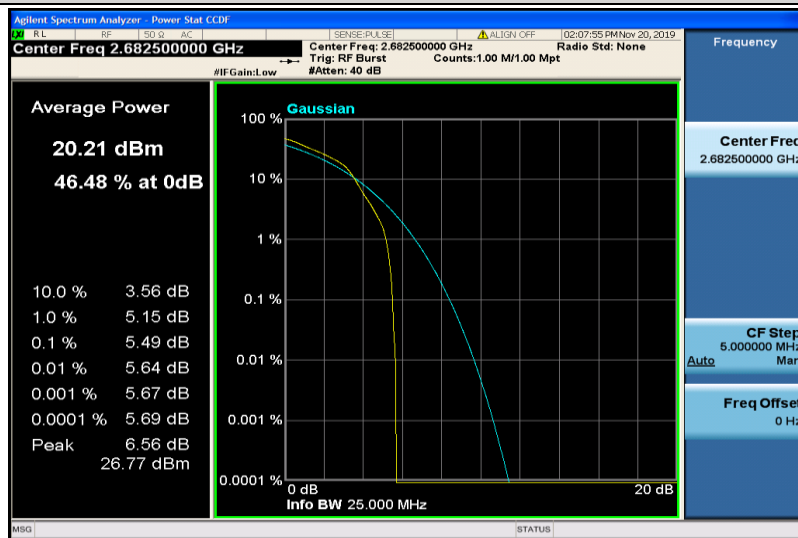

Band41-15MHz-QPSK-41515-1RB#0

Band41-15MHz-QPSK-41515-75RB#0

Band41-15MHz-16QAM-39725-1RB#0

Band41-15MHz-16QAM-39725-75RB#0

Band41-15MHz-16QAM-40620-1RB#0

Band41-15MHz-16QAM-40620-75RB#0

Band41-15MHz-16QAM-41515-1RB#0