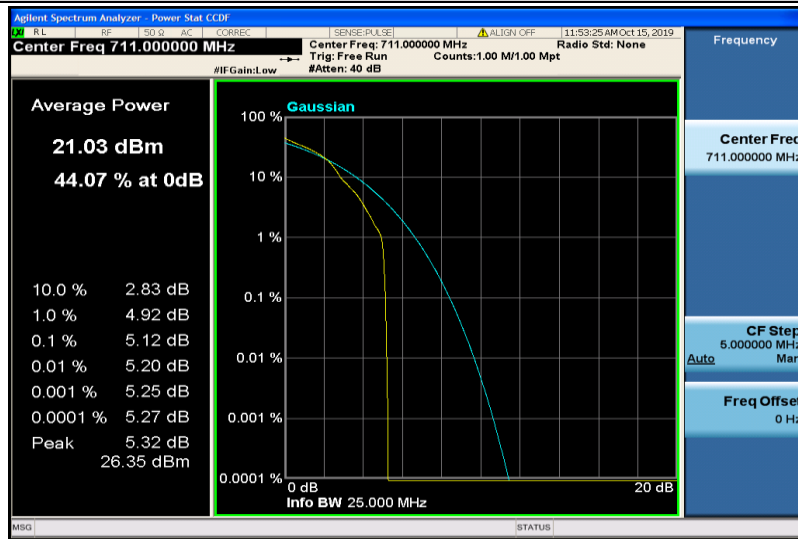

Band17-10MHz-QPSK-23800-50RB#0

Band17-10MHz-16QAM-23780-1RB#0

Band17-10MHz-16QAM-23780-50RB#0

Band17-10MHz-16QAM-23790-1RB#0

Band17-10MHz-16QAM-23790-50RB#0

Band17-10MHz-16QAM-23800-1RB#0

Band17-10MHz-16QAM-23800-50RB#0