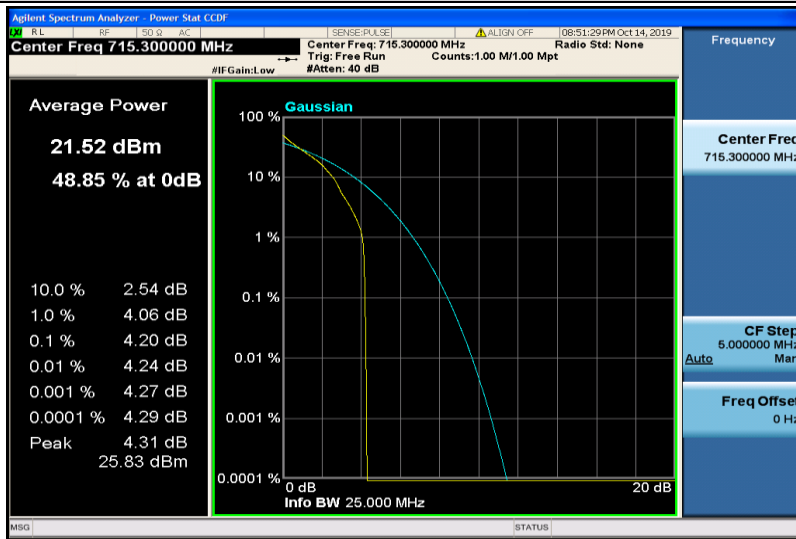

Band12-1.4MHz-QPSK-23095-6RB#0

Band12-1.4MHz-QPSK-23173-1RB#0