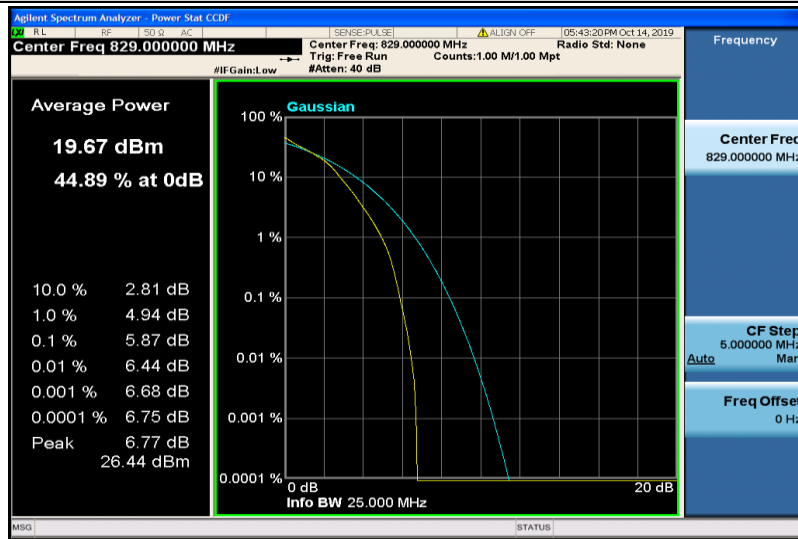

Band5-10MHz-16QAM-20450-1RB#0

Band5-10MHz-16QAM-20450-50RB#0