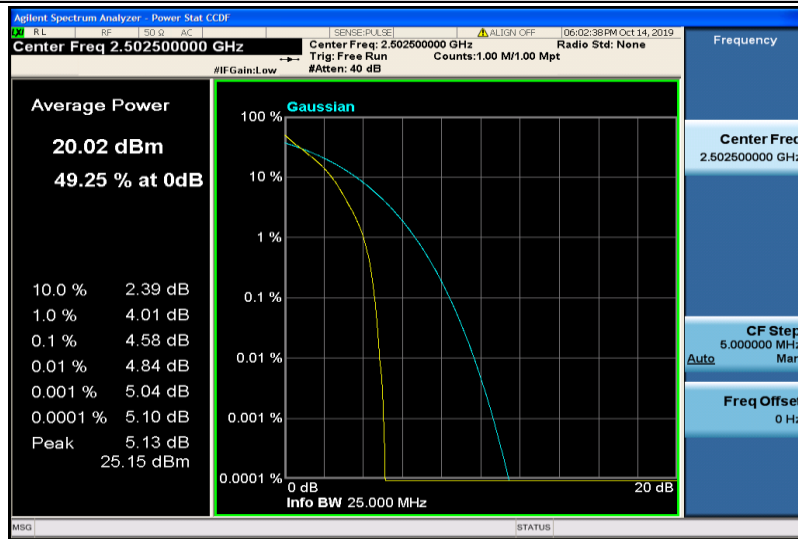

Band7-5MHz-QPSK-20775-1RB#0

Band7-5MHz-QPSK-20775-25RB#0