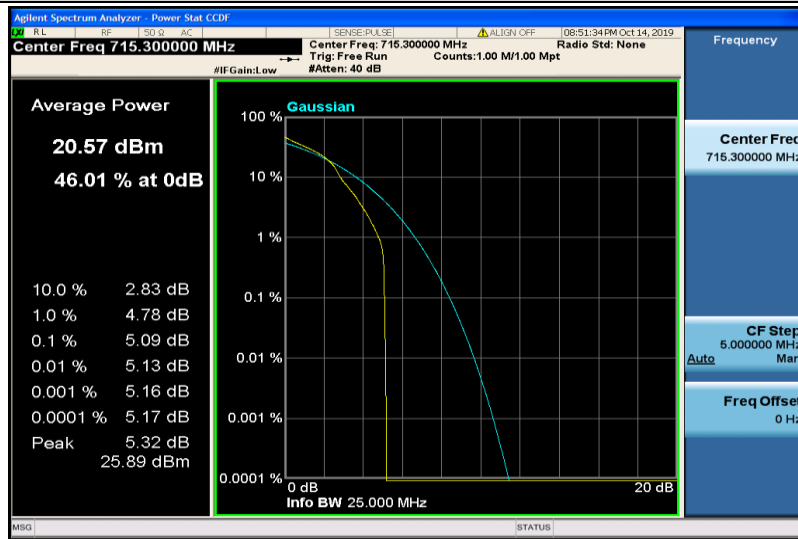

Band12-1.4MHz-16QAM-23095-6RB#0

Band12-1.4MHz-16QAM-23173-1RB#0