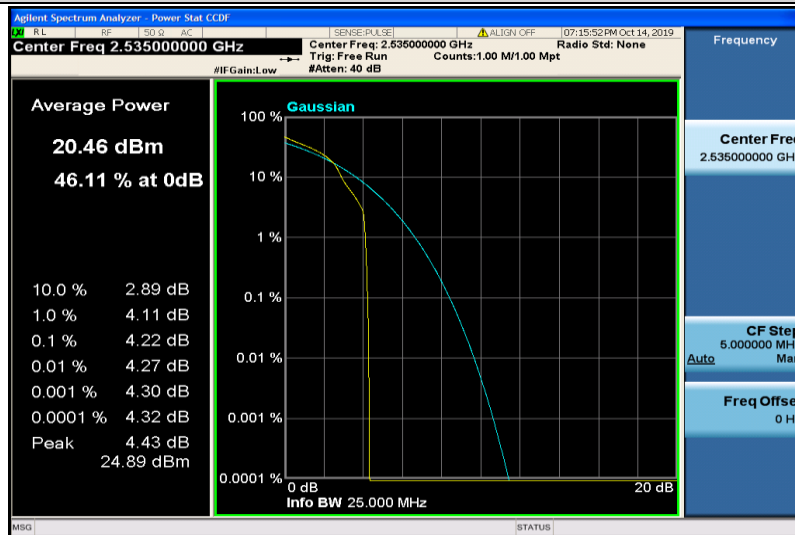

Band7-20MHz-16QAM-20850-100RB#0

Band7-20MHz-16QAM-21100-1RB#0