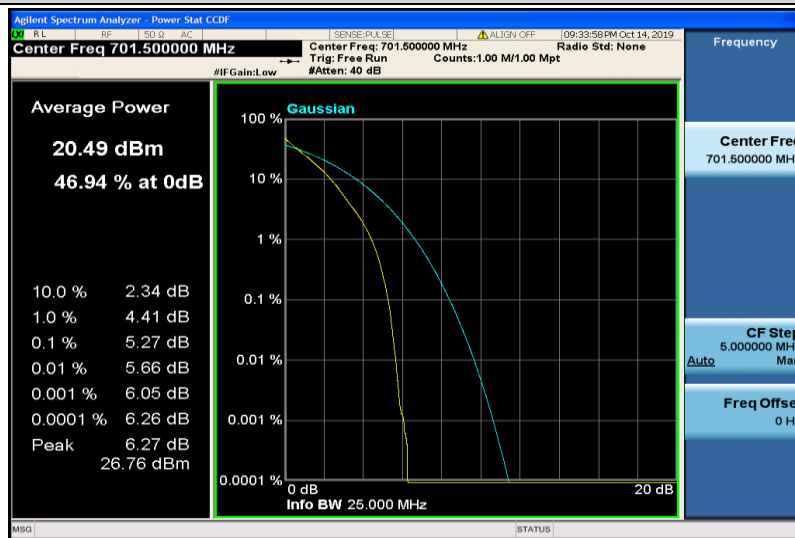

Band12-5MHz-QPSK-23035-1RB#0

Band12-5MHz-QPSK-23035-25RB#0