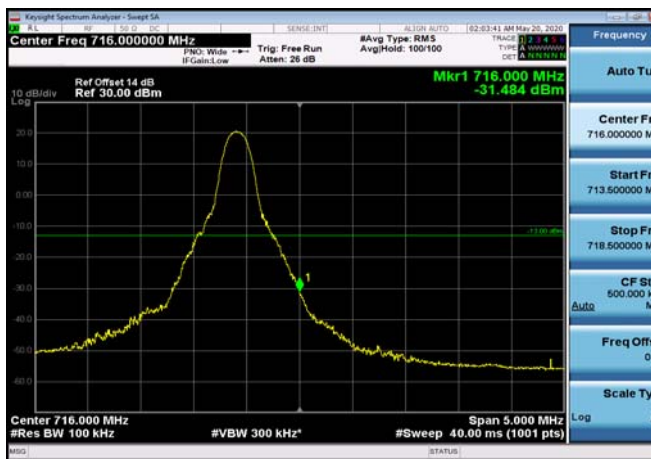

HighRange_FDD17_10MHz_711_OneRB_high_QPSK