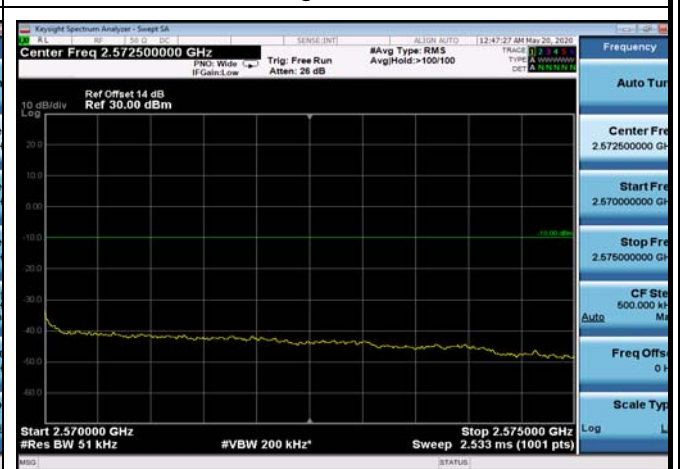

FDD07_5MHz_2567.5_QPSK_fullIRB_ExtraBa
nds_Range_2570~2575