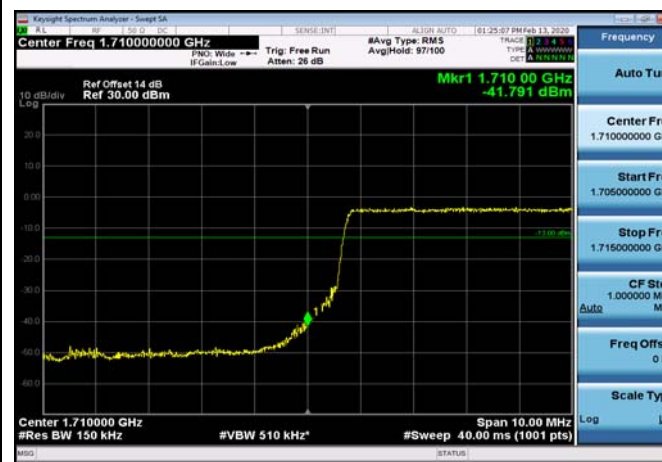

LowRange_FDD66_15MHz_1717.5_fullRB
_Low_QPSK