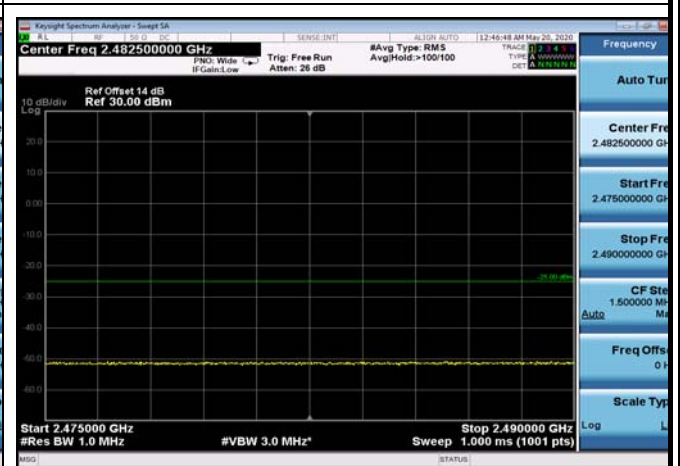

FDD07_5MHz_2567.5_QPSK_fullIRB_ExtraBa
nds_Range_2475~2490