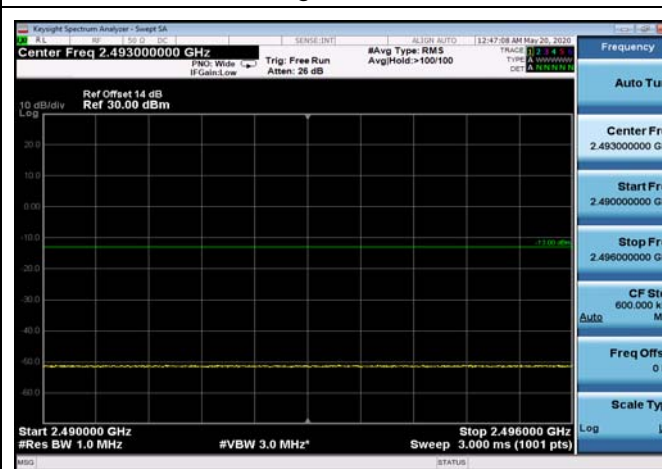

FDD07_5MHz_2567.5_QPSK_fullIRB_ExtraBa
nds_Range_2490~2496