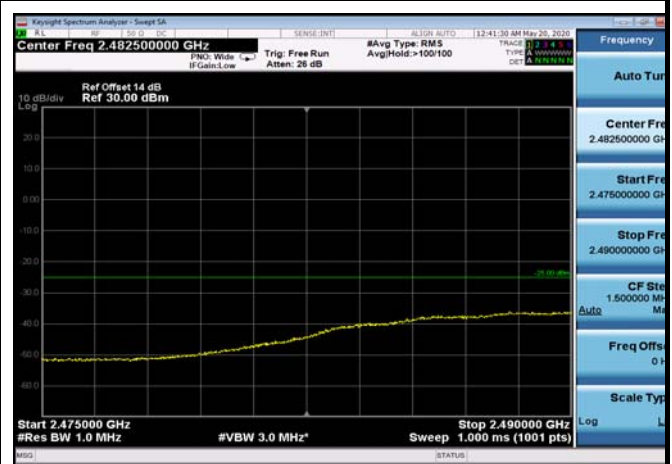

LowRange\_FDD07\_20MHz\_2510\_fullRB  
\_Low\_QPSK

LowRange\_ FDD07\_20MHz\_2510\_fullIRB  
\_Low\_Q16

FDD07\_20MHz\_2510\_Q16\_fullIRB\_ExtraBand  
s\_Range\_2475~2490

FDD07\_20MHz\_2510\_Q16\_fullIRB\_ExtraBand  
s\_Range\_2490~2496