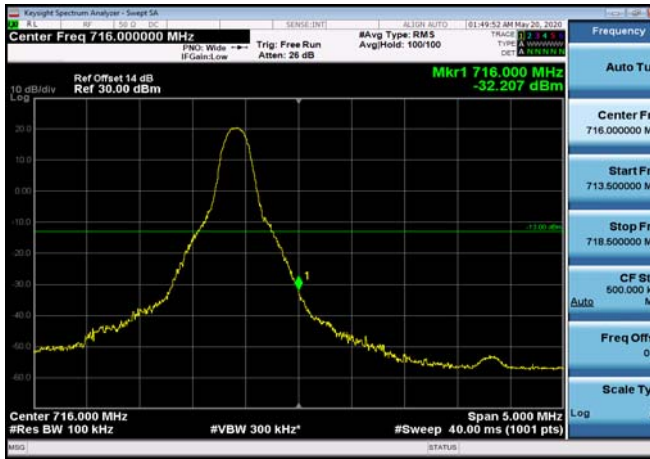

HighRange\_FDD12\_5MHz\_713.5\_OneRB  
\_high\_Q16

HighRange\_FDD12\_5MHz\_713.5\_fullRB  
\_High\_QPSK

HighRange\_FDD12\_5MHz\_713.5\_fullRB  
\_High\_Q16

HighRange\_FDD12\_10MHz\_711\_OneRB\_high\_QPSK