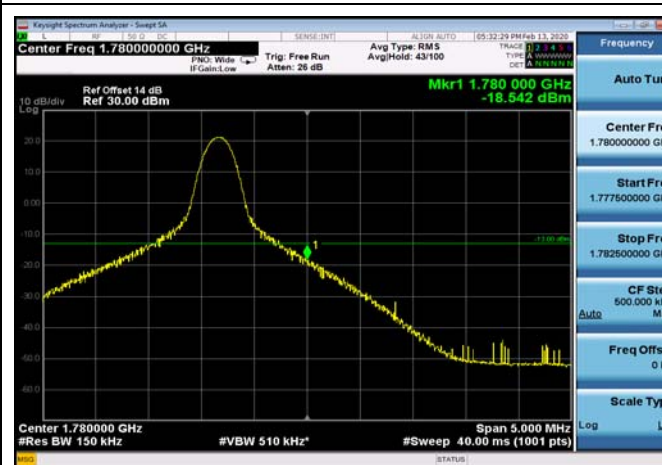

HighRange\_FDD66\_10MHz\_1775\_OneRB  
\_high\_Q16

HighRange\_FDD66\_10MHz\_1775\_fullRB\_High\_QPSK

HighRange\_FDD66\_10MHz\_1775\_fullRB\_High\_Q16

HighRange\_FDD66\_15MHz\_1772.5\_OneRB\_high\_QPSK

HighRange\_FDD66\_15MHz\_1772.5\_OneRB\_high\_Q16