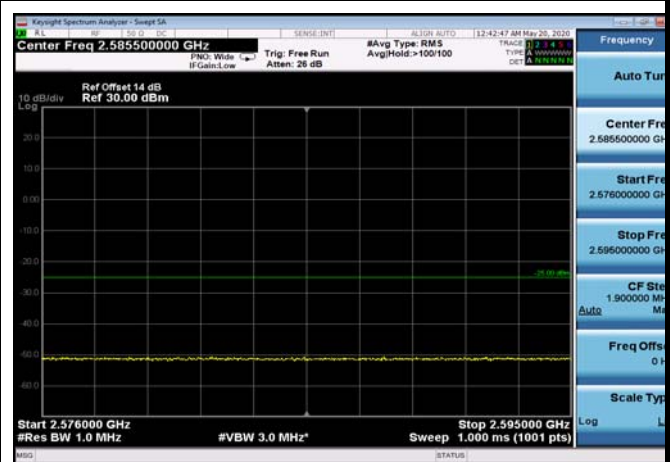

FDD07_20MHz_2510_Q16_fullIRB_ExtraBand
s_Range_2576~2595