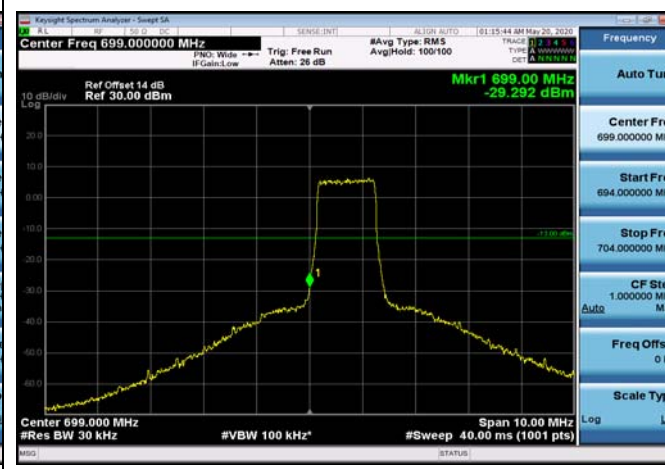

LowRange_FDD12_1.4MHz_699.7_fullIRB
_Low_Q16