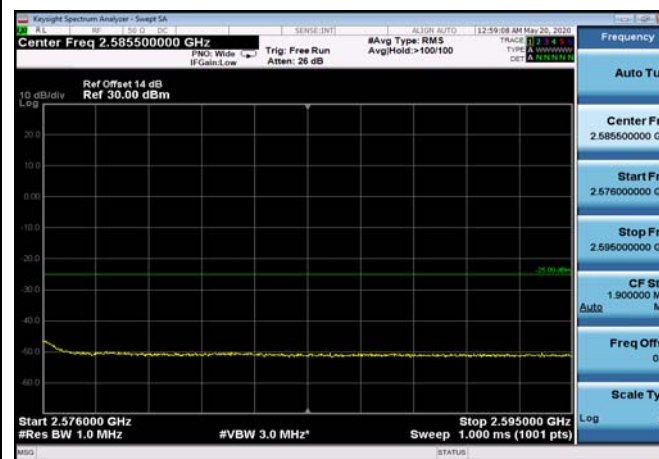

FDD07_15MHz_2562.5_Q16_OneRB_high
_ExtraBands_Range_2576~2595