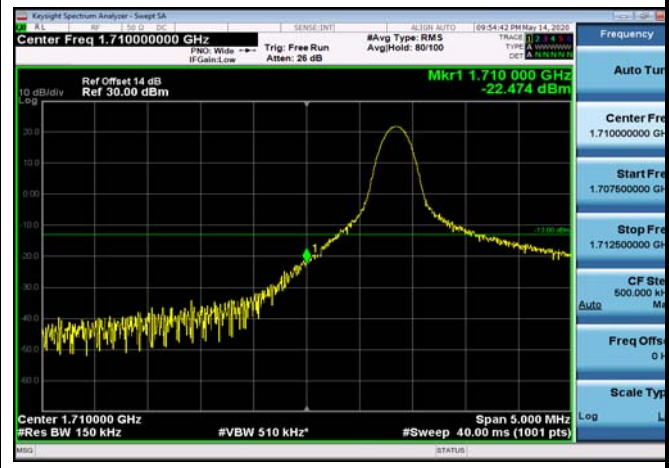

LowRange_FDD66_15MHz_1717.5_OneRB
_low_Q16