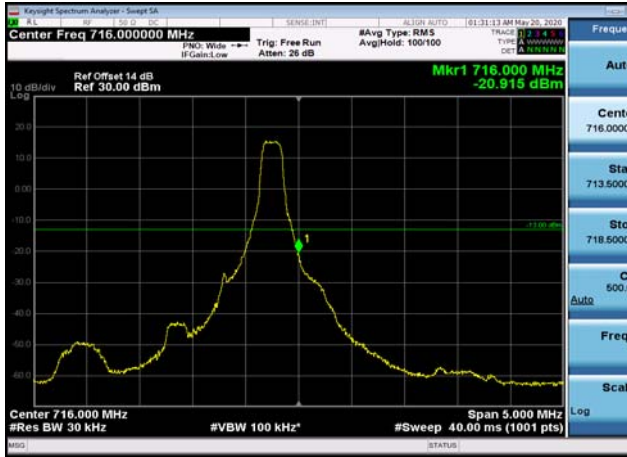

HighRange_FDD12_1.4MHz_715.3_OneRB_high_QPSK