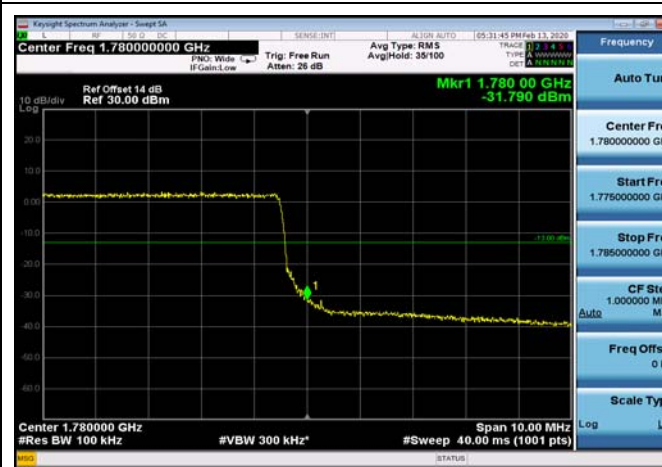

HighRange_FDD66_10MHz_1775_fullRB_High_QPSK