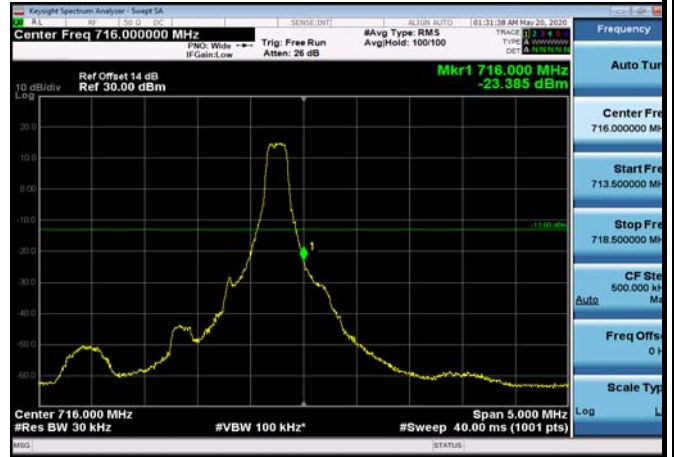

LowRange\_FDD12\_10MHz\_704\_fullRB  
\_Low\_Q16

HighRange\_FDD12\_1.4MHz\_715.3\_OneRB\_high\_QPSK

HighRange\_FDD12\_1.4MHz\_715.3\_OneRB\_high\_Q16

HighRange\_FDD12\_1.4MHz\_715.3\_fullRB\_High\_QPSK

HighRange\_FDD12\_1.4MHz\_715.3\_fullRB\_High\_Q16