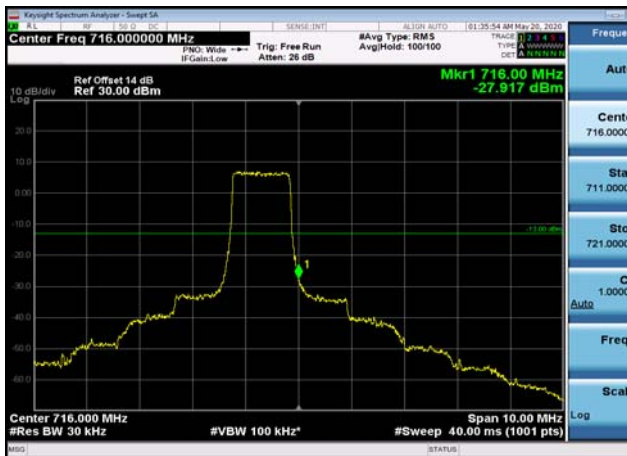

LowRange\_FDD12\_10MHz\_704\_fullRB  
\_Low\_Q16

HighRange\_FDD12\_1.4MHz\_715.3\_OneRB\_high\_QPSK

HighRange\_FDD12\_1.4MHz\_715.3\_OneRB\_high\_Q16

HighRange\_FDD12\_1.4MHz\_715.3\_fullRB\_High\_QPSK

HighRange\_FDD12\_1.4MHz\_715.3\_fullRB\_High\_Q16