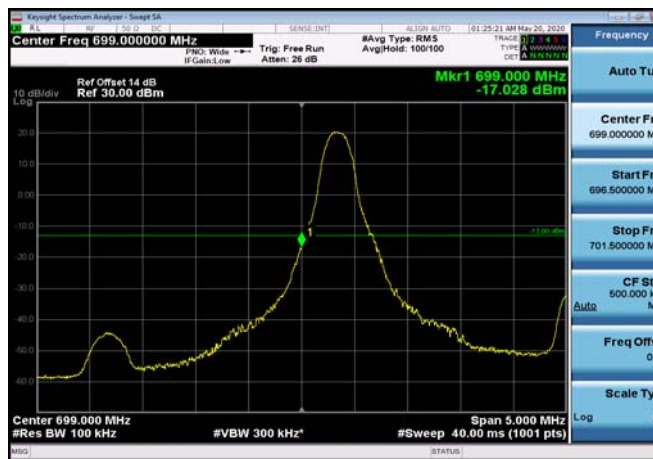

LowRange\_FDD12\_3MHz\_700.5\_OneRB  
\_low\_Q16

LowRange\_FDD12\_3MHz\_700.5\_fullRB  
\_Low\_QPSK

LowRange\_FDD12\_3MHz\_700.5\_fullRB  
\_Low\_Q16

LowRange\_FDD12\_5MHz\_701.5\_OneRB  
\_low\_QPSK

LowRange\_FDD12\_5MHz\_701.5\_OneRB  
\_low\_Q16