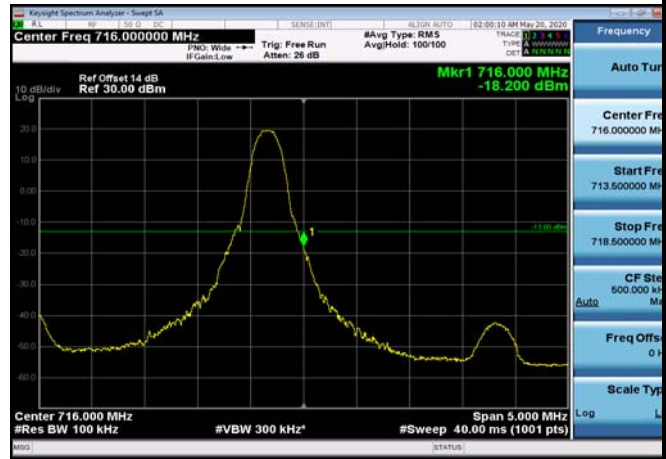

LowRange\_FDD17\_10MHz\_709\_fullRB  
\_Low\_Q16

HighRange\_FDD17\_5MHz\_713.5\_OneRB\_high\_QPSK

HighRange\_FDD17\_5MHz\_713.5\_OneRB\_high\_Q16

HighRange\_FDD17\_5MHz\_713.5\_fullIRB\_High\_QPSK

HighRange\_FDD17\_5MHz\_713.5\_fullIRB\_High\_Q16