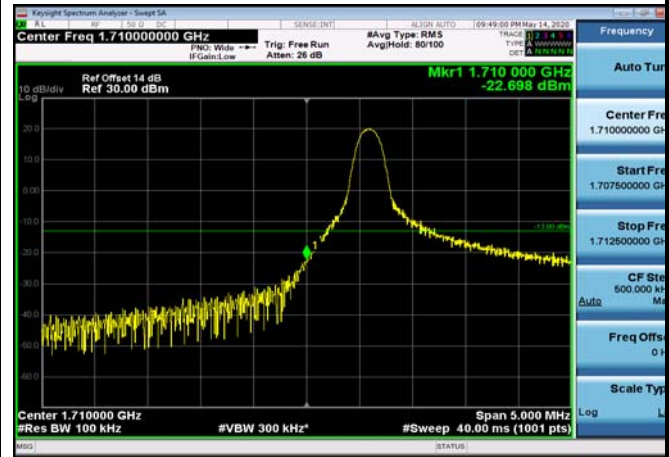

LowRange_FDD66_10MHz_1715_OneRB
_low_Q16