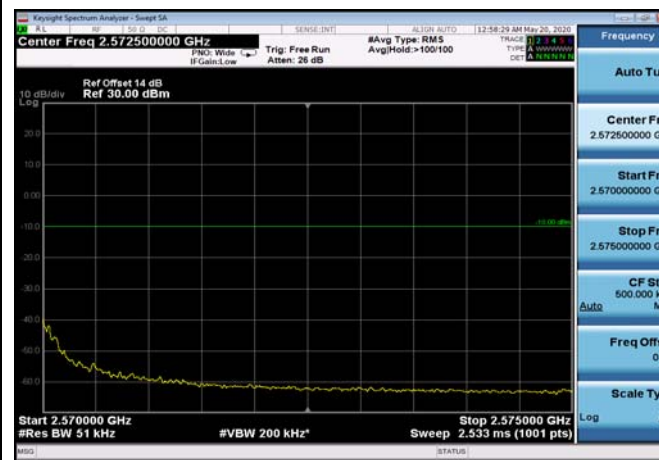

FDD07\_10MHz\_2565\_QPSK\_fullIRB\_ExtraBan  
ds\_Range\_2576~2595

HighRange\_FDD07\_15MHz\_2562.5\_OneRB  
\_high\_QPSK

HighRange\_FDD07\_15MHz\_2562.5\_OneRB  
\_high\_Q16

FDD07\_15MHz\_2562.5\_Q16\_OneRB\_high  
\_ExtraBands\_Range\_2570~2575