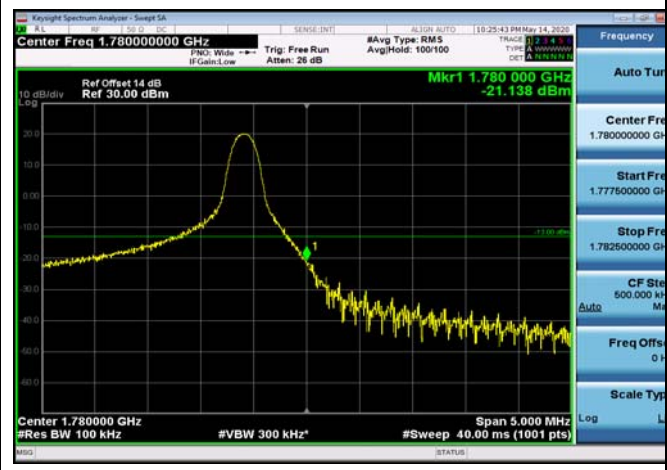

HighRange_FDD66_10MHz_1775_OneRB
_high_Q16