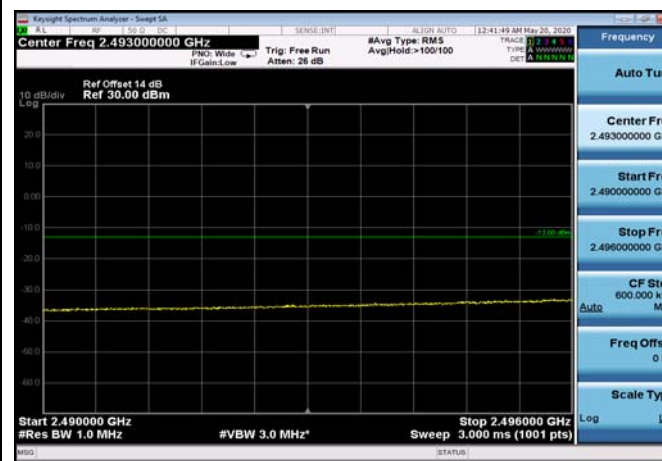

LowRange\_FDD07\_20MHz\_2510\_fullRB  
\_Low\_QPSK

LowRange\_ FDD07\_20MHz\_2510\_fullIRB  
\_Low\_Q16

FDD07\_20MHz\_2510\_Q16\_fullIRB\_ExtraBand  
s\_Range\_2475~2490

FDD07\_20MHz\_2510\_Q16\_fullIRB\_ExtraBand  
s\_Range\_2490~2496