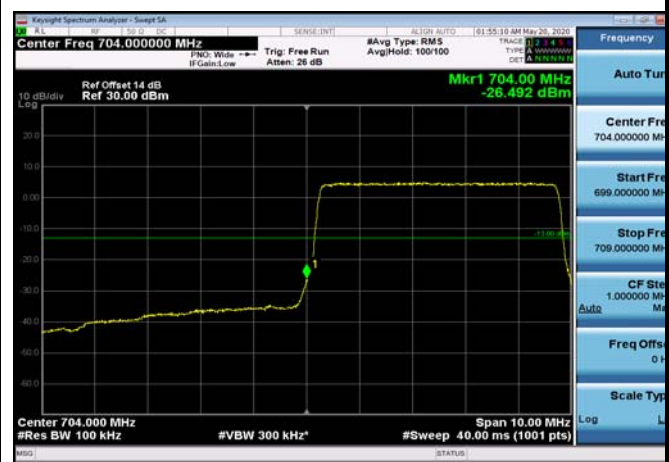

LowRange_FDD17_5MHz_706.5_fullRB
_Low_Q16