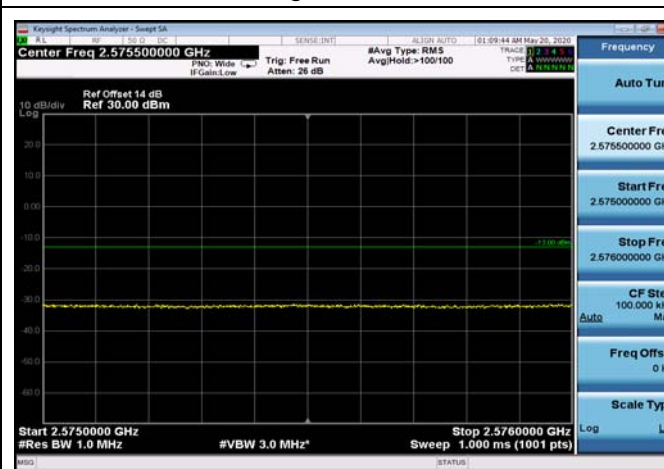

FDD07_20MHz_2560_QPSK_fullIRB_ExtraBan
ds_Range_2575~2576