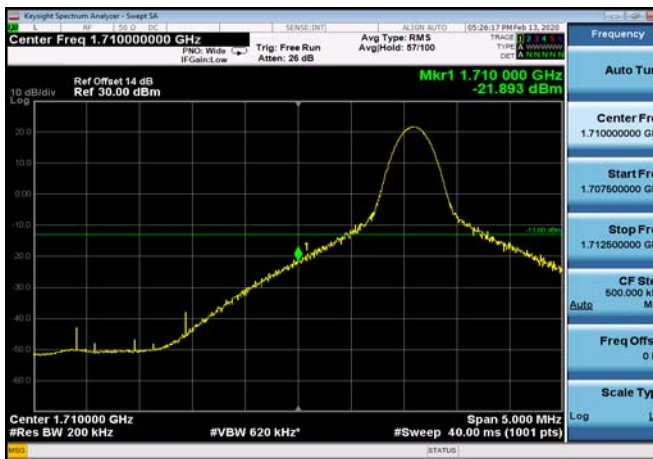

LowRange\_FDD66\_15MHz\_1717.5\_OneRB  
\_low\_Q16

LowRange\_FDD66\_15MHz\_1717.5\_fullRB  
\_Low\_QPSK

LowRange\_FDD66\_15MHz\_1717.5\_fullRB  
\_Low\_Q16

LowRange\_FDD66\_20MHz\_1720\_OneRB  
\_low\_QPSK