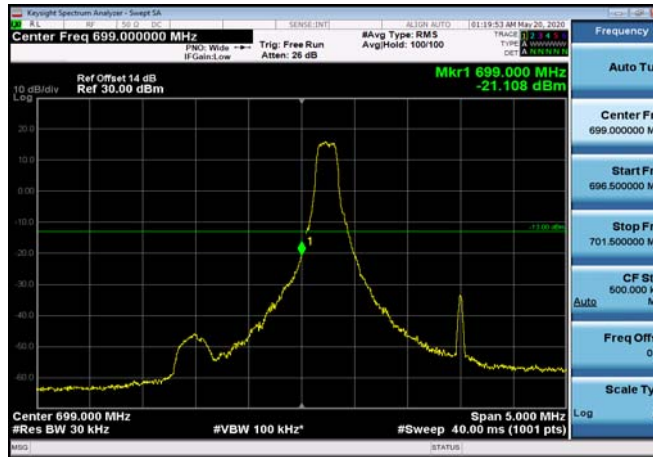

LowRange\_FDD12\_1.4MHz\_699.7\_OneRB  
\_low\_Q16

LowRange\_FDD12\_1.4MHz\_699.7\_fullIRB  
\_Low\_QPSK

LowRange\_FDD12\_1.4MHz\_699.7\_fullIRB  
\_Low\_Q16

LowRange\_FDD12\_3MHz\_700.5\_OneRB  
\_low\_QPSK