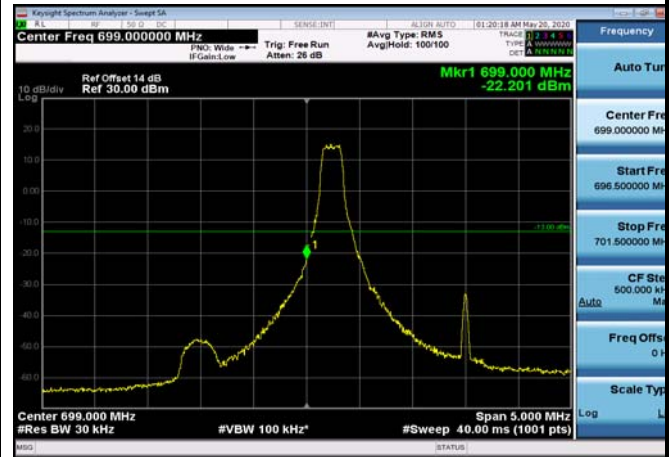

LowRange_FDD12_3MHz_700.5_OneRB
_low_Q16