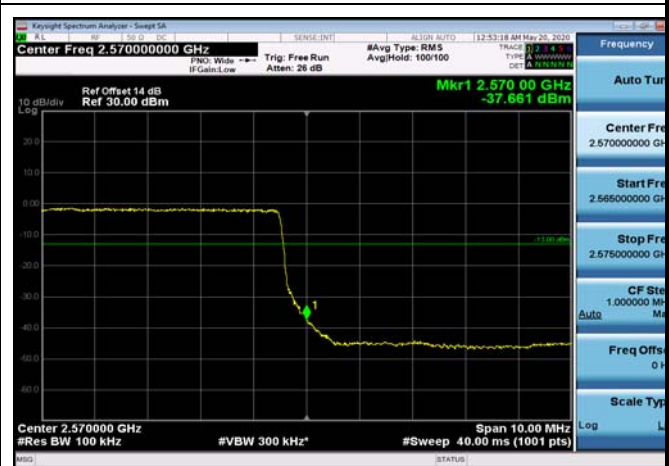

HighRange_FDD07_10MHz_2565_fullIRB
_High_QPSK