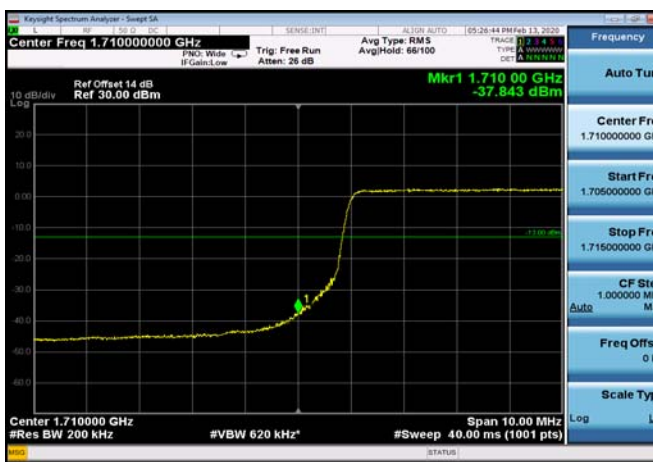

LowRange_FDD66_20MHz_1720_fullRB
_Low_QPSK