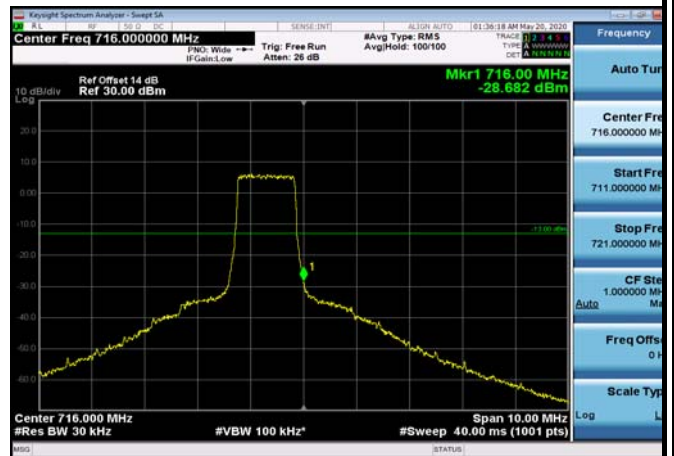

LowRange\_FDD12\_10MHz\_704\_fullRB  
\_Low\_Q16

HighRange\_FDD12\_1.4MHz\_715.3\_OneRB\_high\_QPSK

HighRange\_FDD12\_1.4MHz\_715.3\_OneRB\_high\_Q16

HighRange\_FDD12\_1.4MHz\_715.3\_fullRB\_High\_QPSK

HighRange\_FDD12\_1.4MHz\_715.3\_fullRB\_High\_Q16