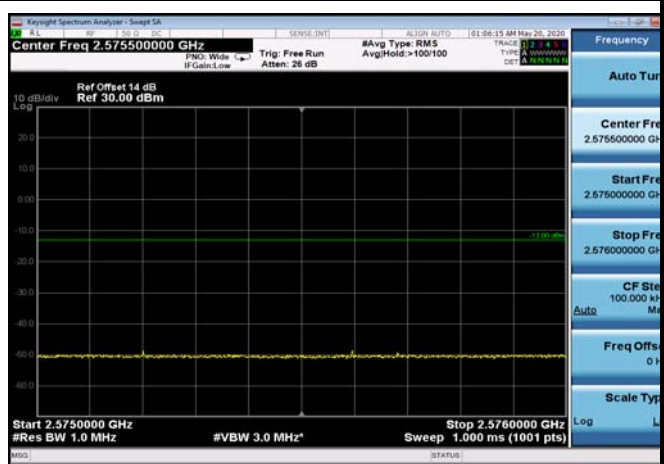

HighRange\_FDD07\_20MHz\_2560\_OneRB\_high\_QPSK

HighRange\_FDD07\_20MHz\_2560\_OneRB\_high\_Q16

FDD07\_20MHz\_2560\_Q16\_OneRB\_high\_ExtraBands\_Range\_2570~2575

FDD07\_20MHz\_2560\_Q16\_OneRB\_high\_ExtraBands\_Range\_2575~2576