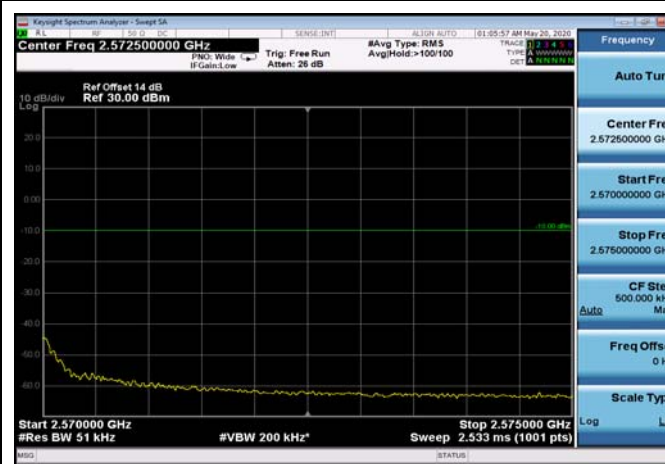

FDD07_20MHz_2560_Q16_OneRB_high_ExtraBands_Range_2570~2575