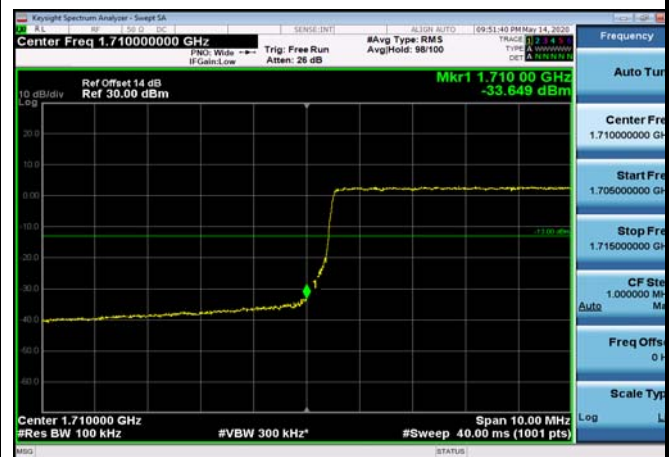

LowRange_FDD66_10MHz_1715_fullIRB
_Low_Q16