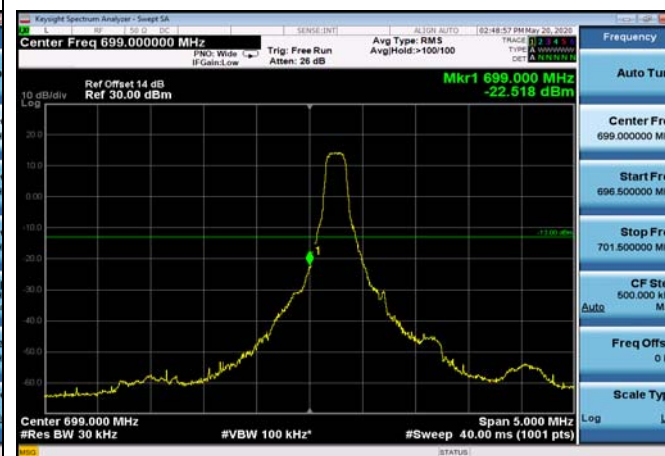

LowRange_FDD12_1.4MHz_699.7_OneRB
_low_Q16