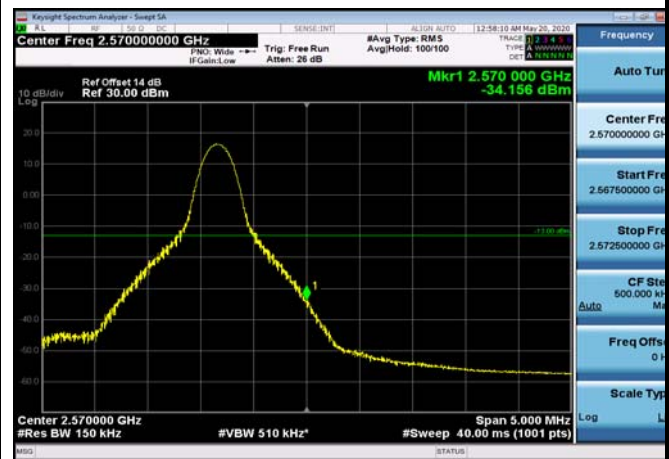

HighRange_FDD07_15MHz_2562.5_OneRB
_high_Q16