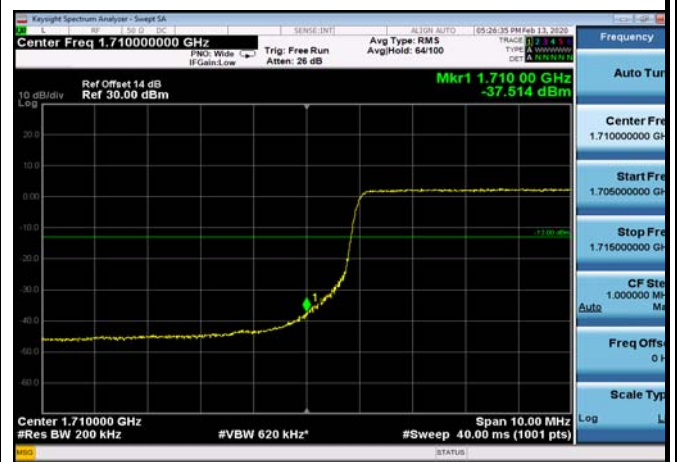

LowRange_FDD66_20MHz_1720_fullRB
_Low_Q16