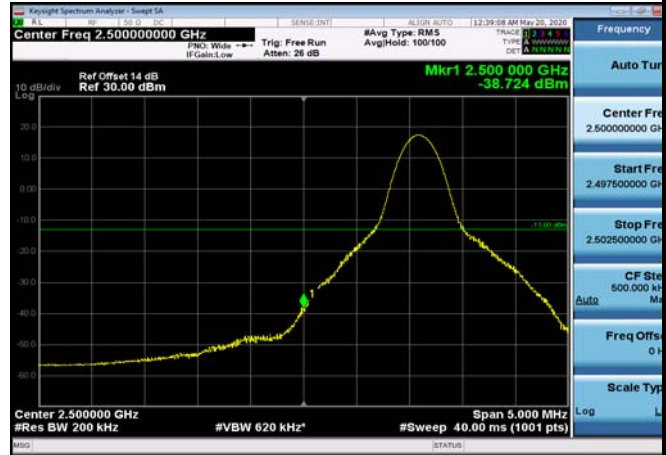

LowRange_FDD07_20MHz_2510_OneRB
_low_QPSK