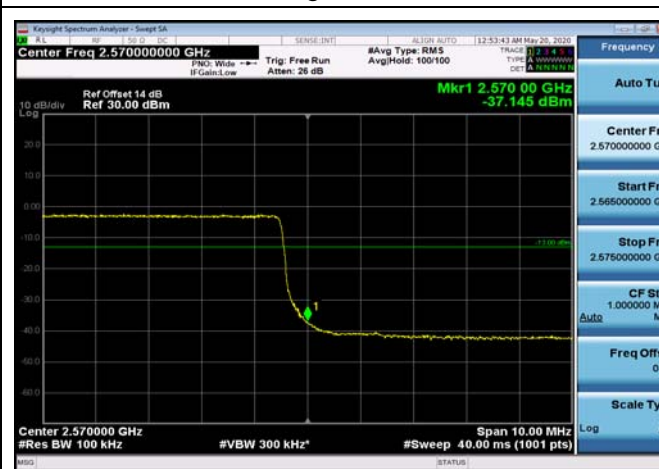

FDD07\_10MHz\_2565\_QPSK\_OneRB\_low  
\_ExtraBands\_Range\_2475~2490

FDD07\_10MHz\_2565\_QPSK\_OneRB\_low  
\_ExtraBands\_Range\_2490~2496

HighRange\_FDD07\_10MHz\_2565\_fullIRB  
\_High\_QPSK

HighRange\_FDD07\_10MHz\_2565\_fullIRB  
\_High\_Q16