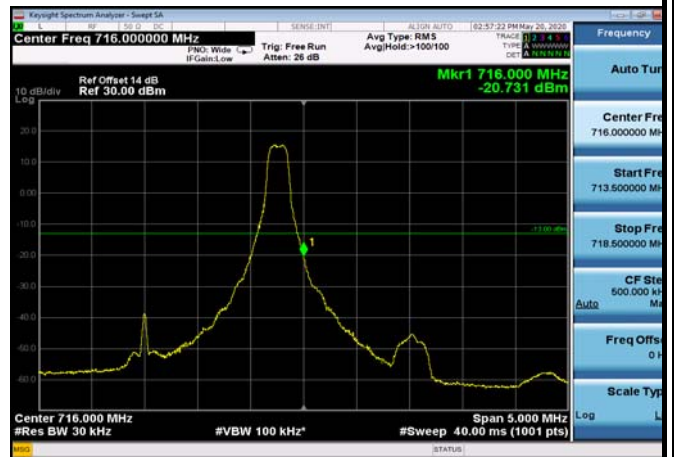

HighRange_FDD12_3MHz_714.5_OneRB_high_Q16