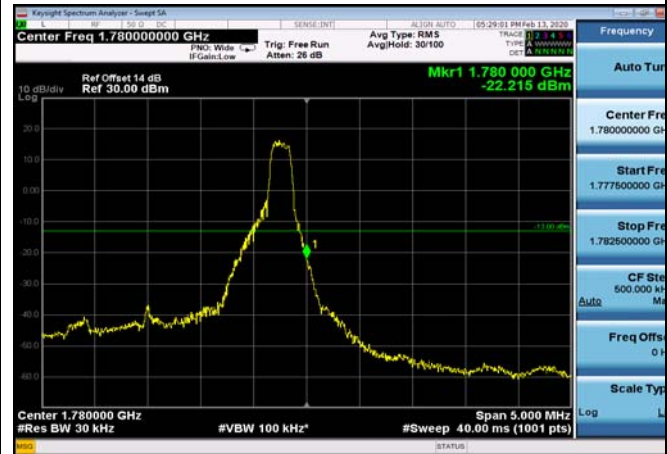

HighRange_FDD66_1.4MHz_1779.3_OneRB
_high_Q16