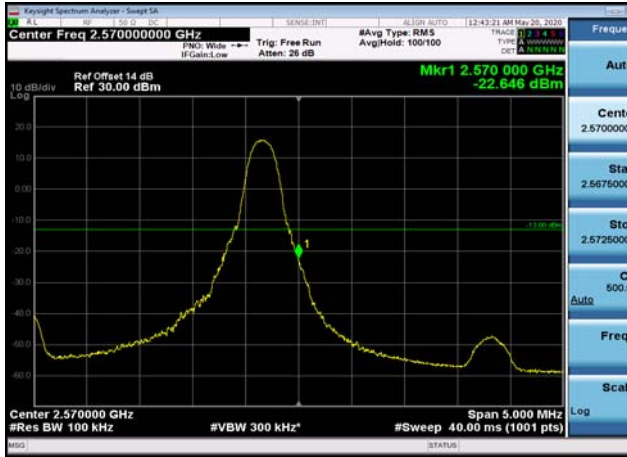

FDD07\_20MHz\_2510\_Q16\_fullIRB\_ExtraBand  
s\_Range\_2570~2575

FDD07\_20MHz\_2510\_Q16\_fullIRB\_ExtraBand  
s\_Range\_2575~2576

FDD07\_20MHz\_2510\_Q16\_fullIRB\_ExtraBand  
s\_Range\_2576~2595

HighRange\_FDD07\_5MHz\_2567.5\_OneRB\_high\_QPSK