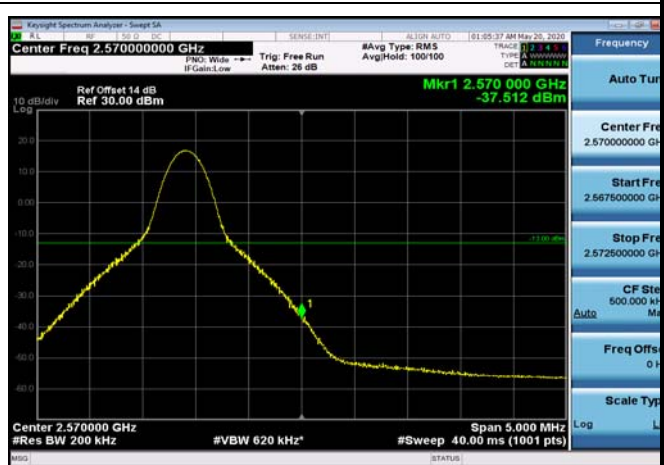

HighRange_FDD07_20MHz_2560_OneRB_high_Q16