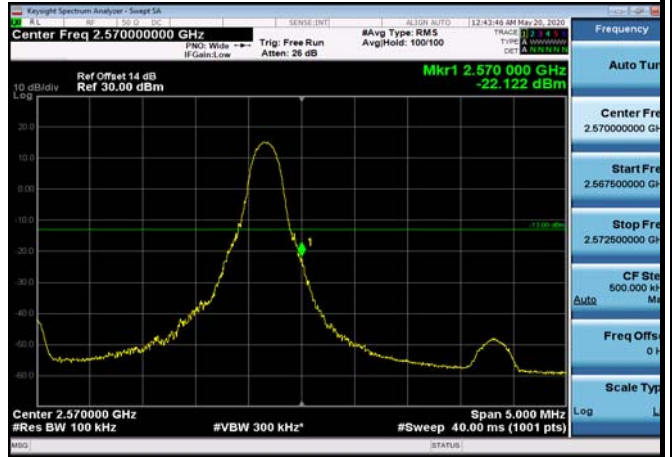

HighRange_FDD07_5MHz_2567.5_OneRB_high_Q16