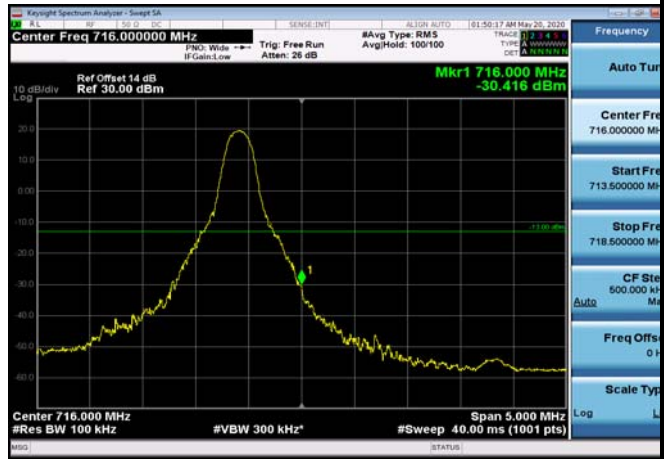

HighRange_FDD12_10MHz_711_OneRB_high_Q16