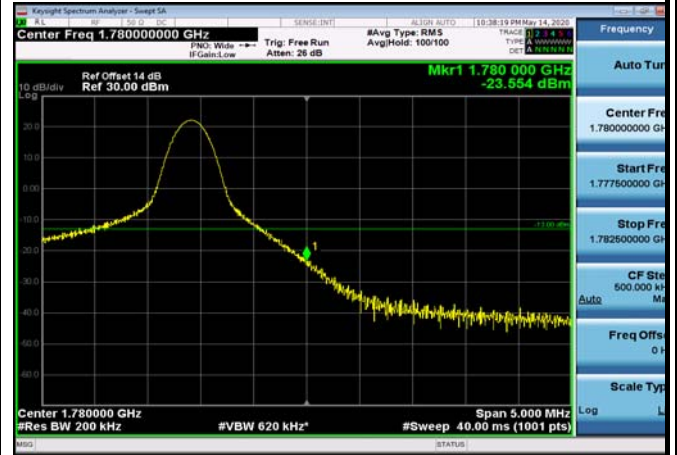

HighRange\_FDD66\_15MHz\_1772.5\_fullRB\_High\_QPSK

HighRange\_FDD66\_15MHz\_1772.5\_fullRB\_High\_Q16

HighRange\_FDD66\_20MHz\_1770\_OneRB  
\_high\_QPSK

HighRange\_FDD66\_20MHz\_1770\_OneRB  
\_high\_Q16