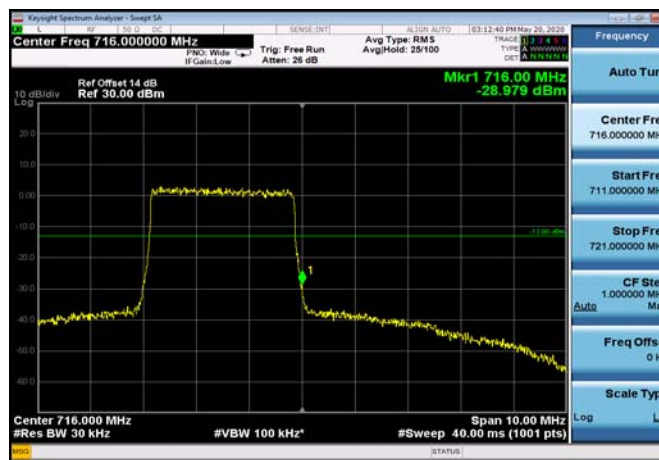

HighRange\_FDD12\_3MHz\_714.5\_OneRB\_high\_QPSK

HighRange\_FDD12\_3MHz\_714.5\_OneRB\_high\_Q16

HighRange\_FDD12\_3MHz\_714.5\_fullRB  
\_High\_QPSK

HighRange\_FDD12\_3MHz\_714.5\_fullRB  
\_High\_Q16

HighRange\_FDD12\_5MHz\_713.5\_OneRB  
\_high\_QPSK