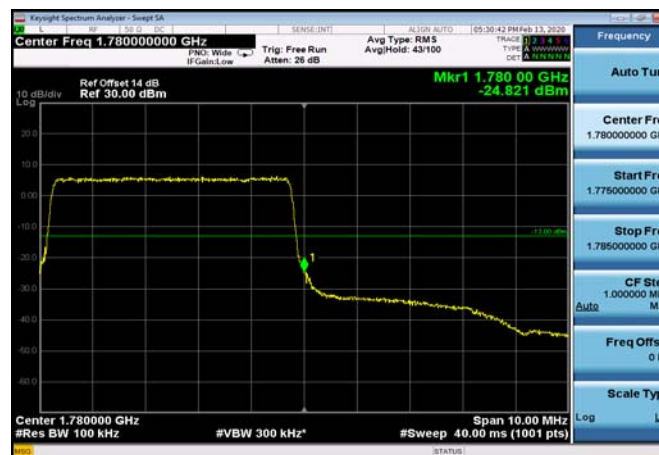

HighRange_FDD66_5MHz_1777.5_fullRB
_High_QPSK