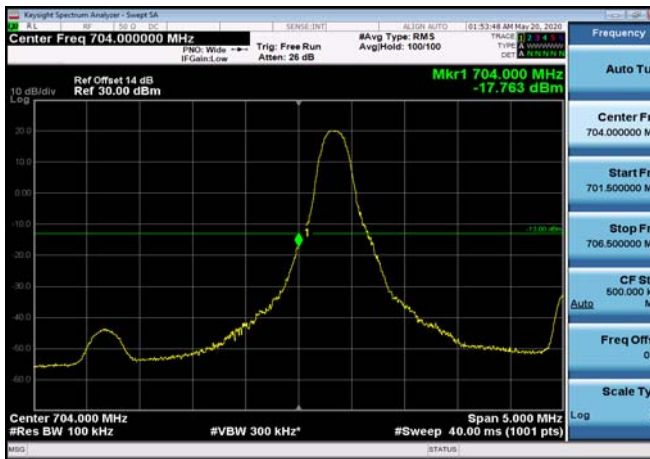

HighRange\_FDD12\_10MHz\_711\_OneRB\_high\_Q16

HighRange\_FDD12\_10MHz\_711\_fullRB\_High\_QPSK

HighRange\_FDD12\_10MHz\_711\_fullRB\_High\_Q16

LowRange\_FDD17\_5MHz\_706.5\_OneRB\_low\_QPSK

LowRange\_FDD17\_5MHz\_706.5\_OneRB\_low\_Q16