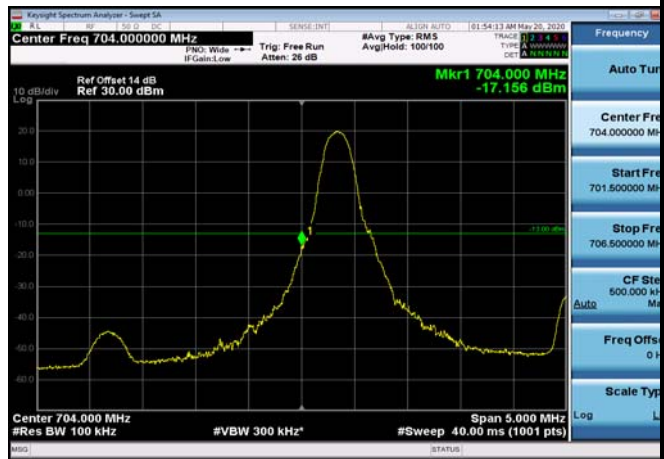

HighRange\_FDD12\_10MHz\_711\_OneRB\_high\_Q16

HighRange\_FDD12\_10MHz\_711\_fullRB\_High\_QPSK

HighRange\_FDD12\_10MHz\_711\_fullRB\_High\_Q16

LowRange\_FDD17\_5MHz\_706.5\_OneRB\_low\_QPSK

LowRange\_FDD17\_5MHz\_706.5\_OneRB\_low\_Q16