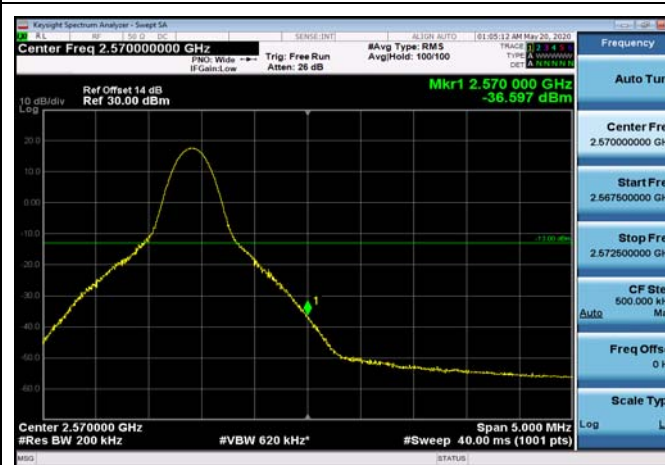

HighRange_FDD07_20MHz_2560_OneRB_high_QPSK