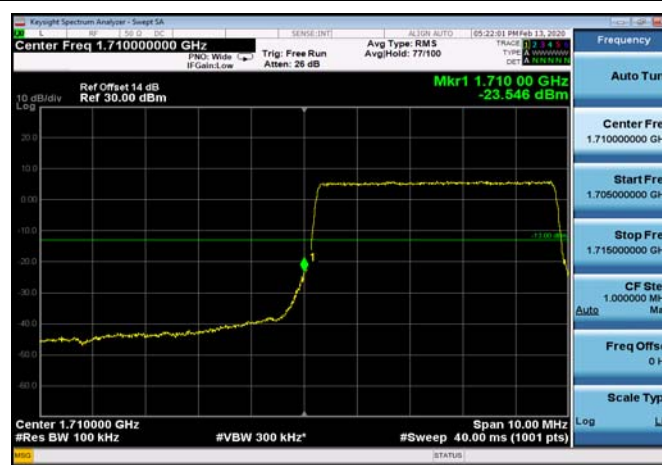

LowRange_ FDD66_5MHz_1712.5_fullRB
_Low_QPSK