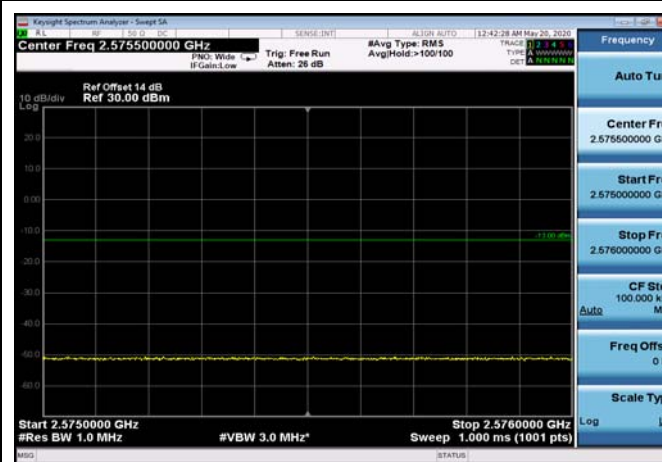

FDD07_20MHz_2510_Q16_fullIRB_ExtraBand
s_Range_2575~2576