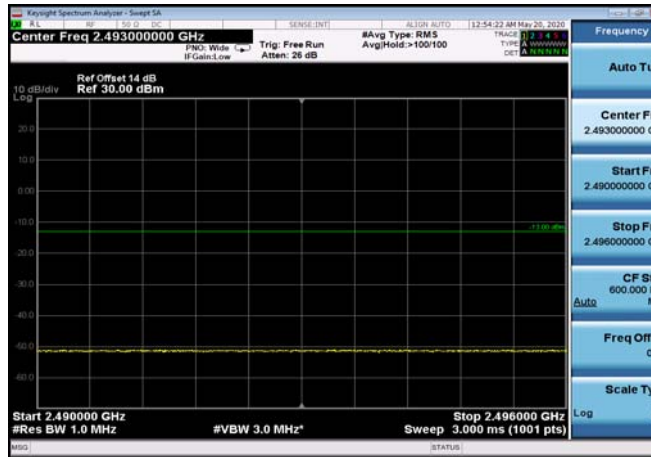

FDD07_10MHz_2565_QPSK_fullIRB_ExtraBan
ds_Range_2490~2496