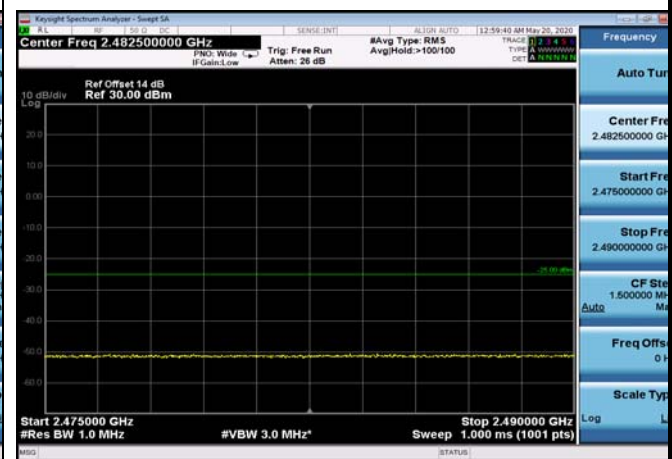

FDD07_15MHz_2562.5_QPSK_OneRB_low
_ExtraBands_Range_2475~2490