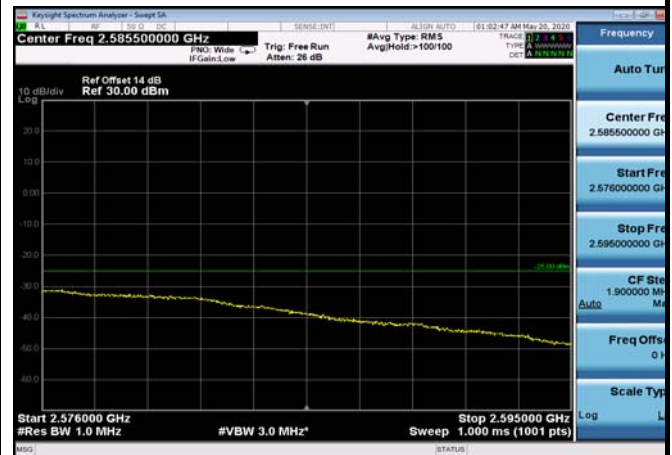

FDD07\_15MHz\_2562.5\_QPSK\_fullRB\_ExtraBands\_Range\_2490~2496

FDD07\_15MHz\_2562.5\_QPSK\_fullRB\_ExtraBands\_Range\_2570~2575

FDD07\_15MHz\_2562.5\_QPSK\_fullRB\_ExtraBands\_Range\_2575~2576

FDD07\_15MHz\_2562.5\_QPSK\_fullRB\_ExtraBands\_Range\_2576~2595