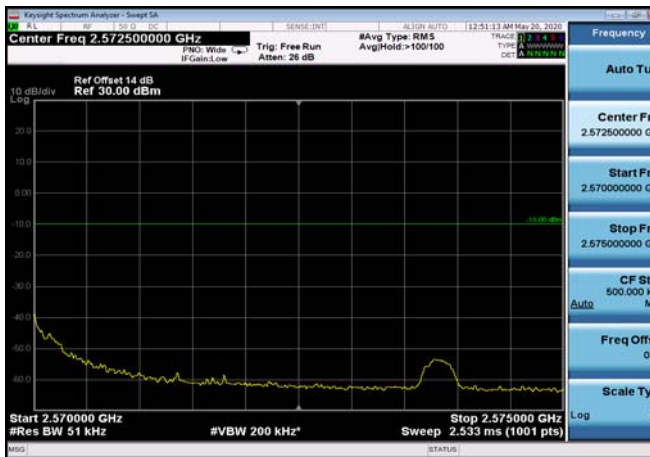

FDD07_10MHz_2565_Q16_OneRB_high_ExtraBands_Range_2570~2575