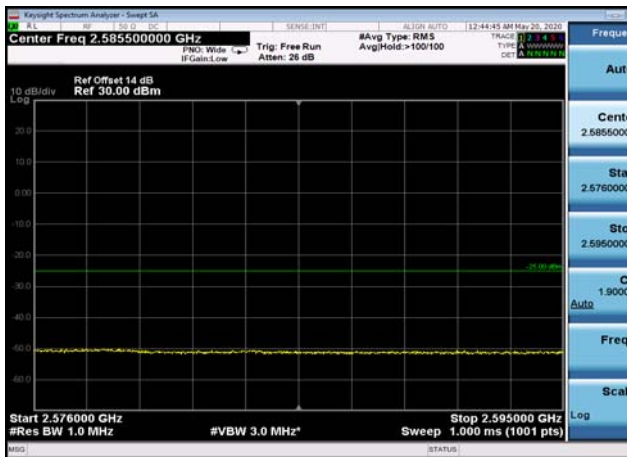

HighRange\_FDD07\_5MHz\_2567.5\_OneRB\_high\_Q16

FDD07\_5MHz\_2567.5\_Q16\_OneRB\_high\_ExtraBands\_Range\_2570~2575

FDD07\_5MHz\_2567.5\_Q16\_OneRB\_high\_ExtraBands\_Range\_2575~2576

FDD07\_5MHz\_2567.5\_Q16\_OneRB\_high\_ExtraBands\_Range\_2576~2595