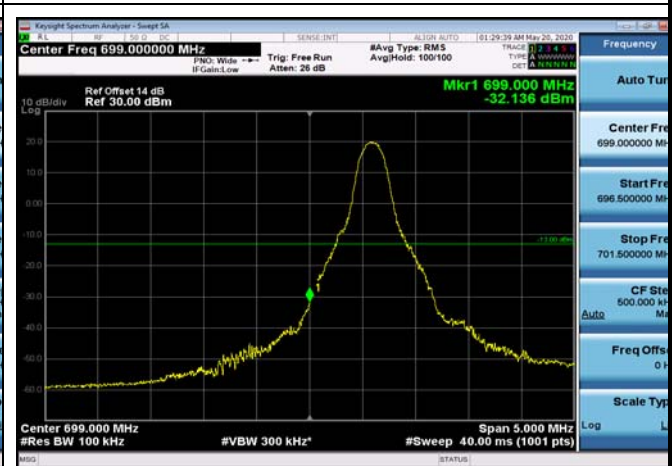

LowRange\_FDD12\_5MHz\_701.5\_fullRB  
\_Low\_QPSK

LowRange\_FDD12\_5MHz\_701.5\_fullRB  
\_Low\_Q16

LowRange\_FDD12\_10MHz\_704\_OneRB  
\_low\_QPSK

LowRange\_FDD12\_10MHz\_704\_OneRB  
\_low\_Q16

LowRange\_FDD12\_10MHz\_704\_fullRB  
\_Low\_QPSK