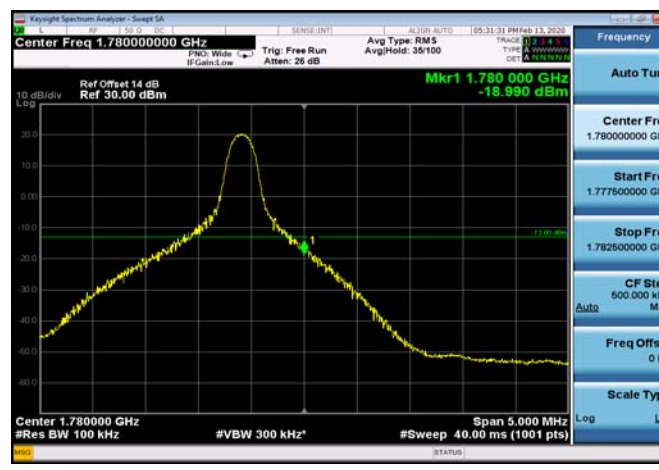

HighRange\_FDD66\_1.4MHz\_1779.3\_OneRB  
\_high\_Q16

HighRange\_FDD66\_5MHz\_1777.5\_fullRB  
\_High\_QPSK

HighRange\_FDD66\_5MHz\_1777.5\_fullRB  
\_High\_Q16

HighRange\_FDD66\_10MHz\_1775\_OneRB  
\_high\_QPSK