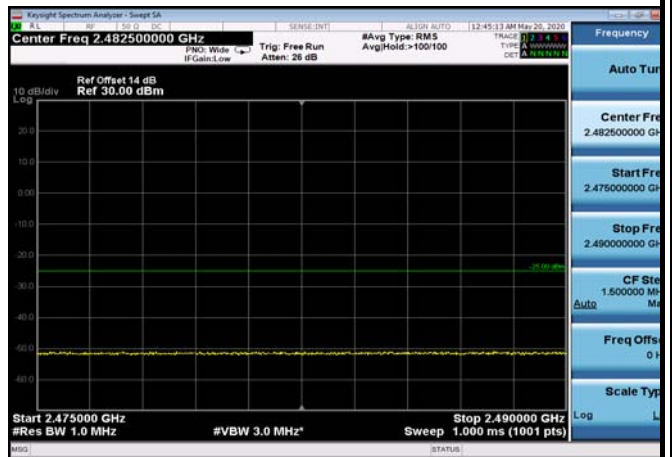

FDD07_5MHz_2567.5_QPSK_OneRB_low_ExtraBands_Range_2475~2490