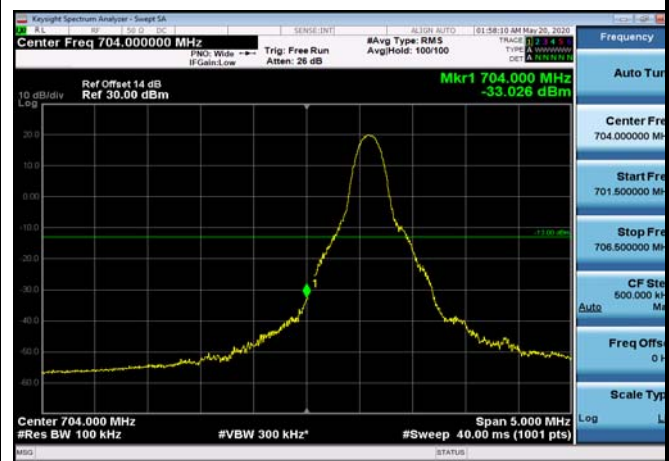

LowRange\_FDD17\_5MHz\_706.5\_fullRB  
\_Low\_QPSK

LowRange\_FDD17\_5MHz\_706.5\_fullRB  
\_Low\_Q16

LowRange\_FDD17\_10MHz\_709\_OneRB  
\_low\_QPSK

LowRange\_FDD17\_10MHz\_709\_OneRB  
\_low\_Q16

LowRange\_FDD17\_10MHz\_709\_fullRB  
\_Low\_QPSK