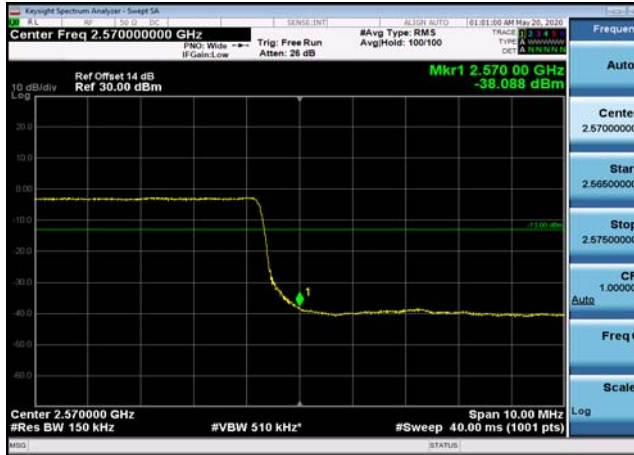

FDD07\_15MHz\_2562.5\_QPSK\_OneRB\_low  
\_ExtraBands\_Range\_2490~2496

HighRange\_FDD07\_15MHz\_2562.5\_fullRB  
\_High\_QPSK

HighRange\_ FDD07\_15MHz\_2562.5\_fullRB\_High\_Q16

FDD07\_15MHz\_2562.5\_QPSK\_fullRB\_ExtraBands\_Range\_2475~2490