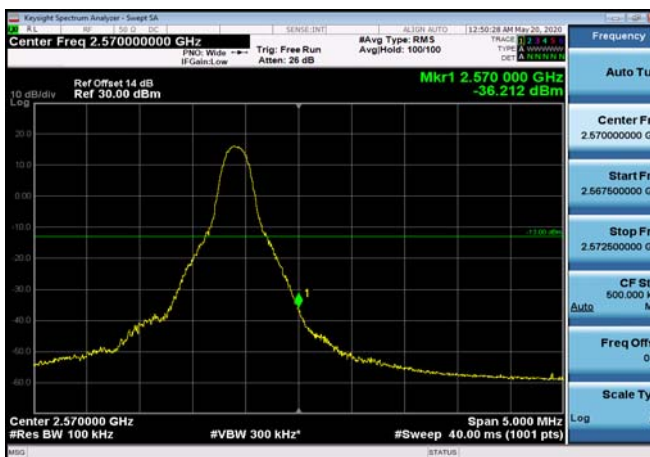

HighRange_FDD07_10MHz_2565_OneRB_high_QPSK