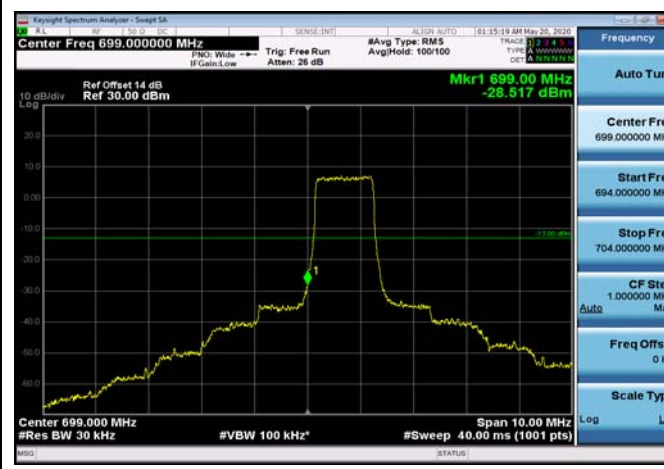

LowRange_FDD12_1.4MHz_699.7_fullIRB
_Low_QPSK