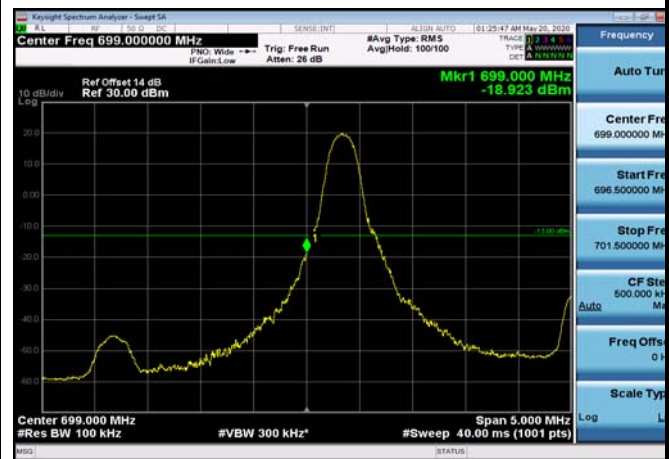

LowRange\_FDD12\_3MHz\_700.5\_OneRB  
\_low\_Q16

LowRange\_FDD12\_3MHz\_700.5\_fullRB  
\_Low\_QPSK

LowRange\_FDD12\_3MHz\_700.5\_fullRB  
\_Low\_Q16

LowRange\_FDD12\_5MHz\_701.5\_OneRB  
\_low\_QPSK

LowRange\_FDD12\_5MHz\_701.5\_OneRB  
\_low\_Q16