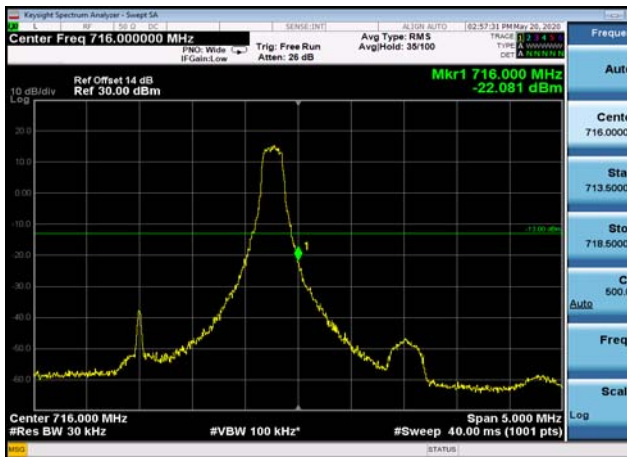

HighRange_FDD12_3MHz_714.5_OneRB_high_QPSK