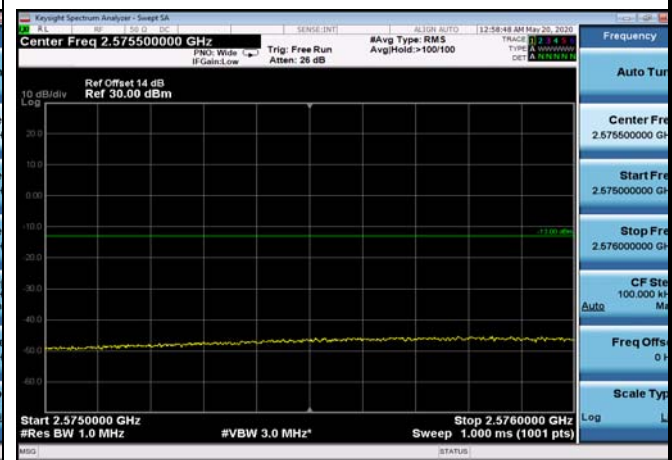

FDD07_15MHz_2562.5_Q16_OneRB_high
_ExtraBands_Range_2575~2576