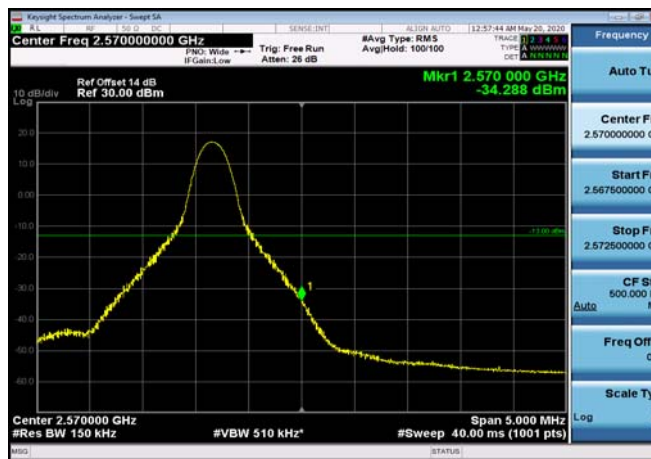

HighRange_FDD07_15MHz_2562.5_OneRB
_high_QPSK