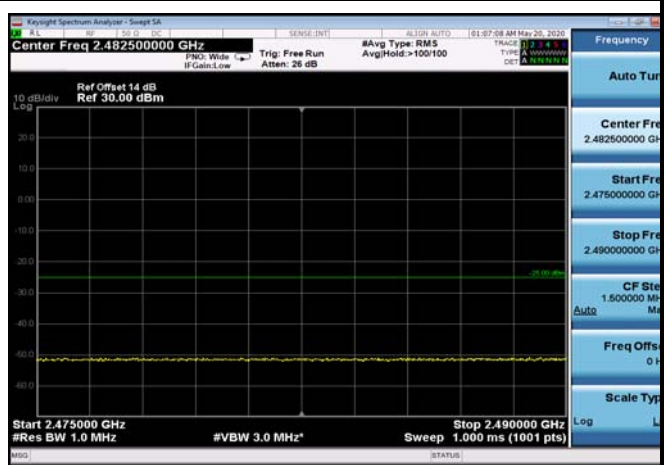

FDD07_20MHz_2560_QPSK_OneRB_low_ExtraBands_Range_2475~2490