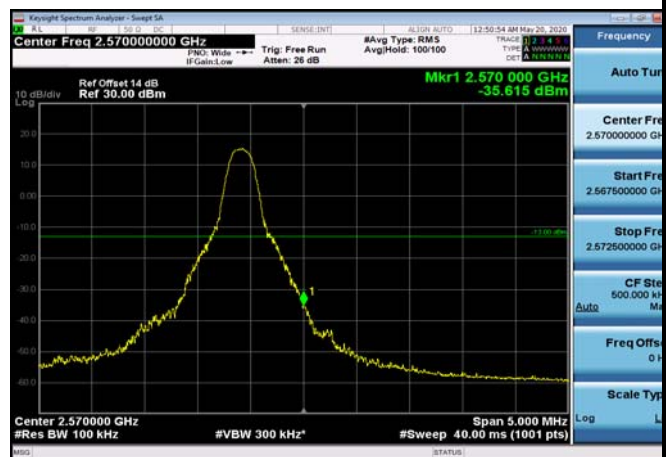

FDD07\_5MHz\_2567.5\_QPSK\_fullIRB\_ExtraBands\_Range\_2575~2576

FDD07\_5MHz\_2567.5\_QPSK\_fullIRB\_ExtraBands\_Range\_2576~2595

HighRange\_FDD07\_10MHz\_2565\_OneRB\_high\_QPSK

HighRange\_FDD07\_10MHz\_2565\_OneRB\_high\_Q16