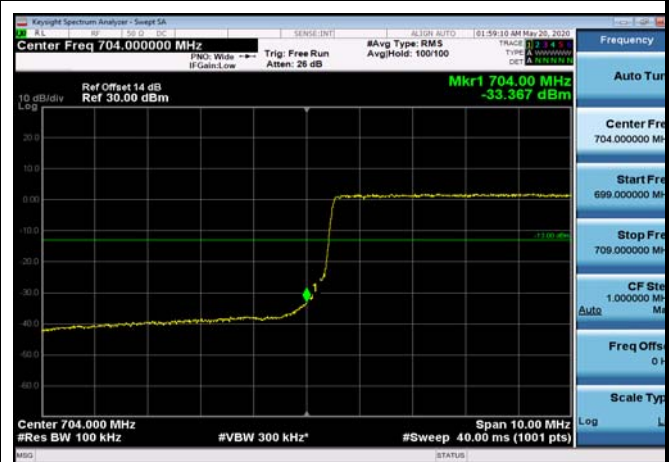

LowRange_FDD17_10MHz_709_fullRB
_Low_Q16