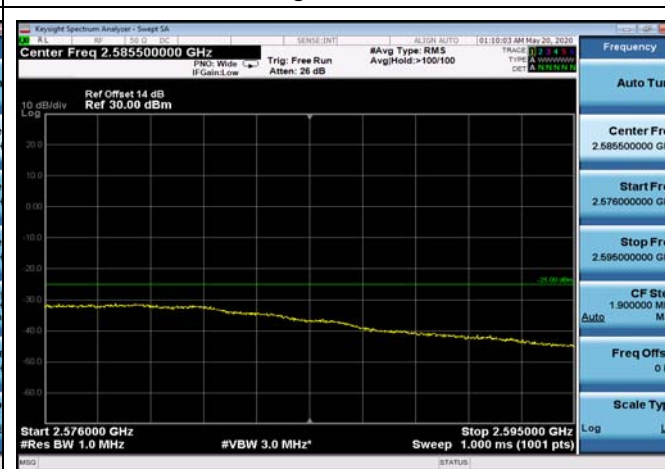

FDD07\_20MHz\_2560\_QPSK\_fullIRB\_ExtraBan  
ds\_Range\_2570~2575

FDD07\_20MHz\_2560\_QPSK\_fullIRB\_ExtraBan  
ds\_Range\_2575~2576

FDD07\_20MHz\_2560\_QPSK\_fullIRB\_ExtraBan  
ds\_Range\_2576~2595

LowRange\_FDD12\_1.4MHz\_699.7\_OneRB  
\_low\_QPSK