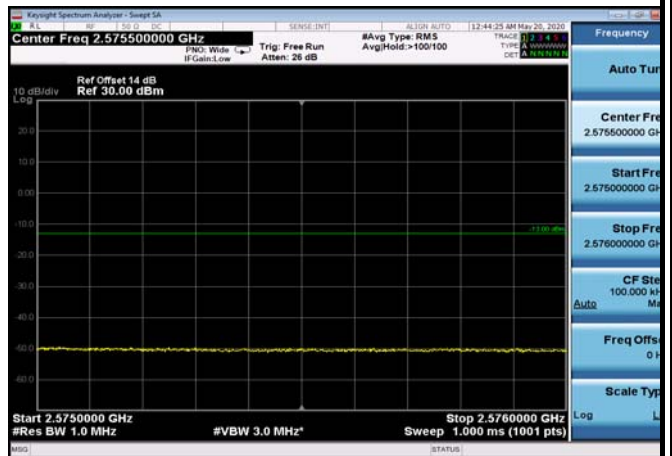

FDD07_5MHz_2567.5_Q16_OneRB_high_ExtraBands_Range_2575~2576