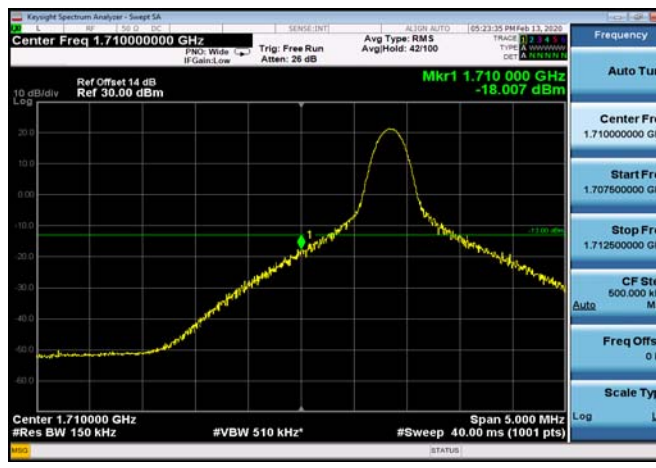

LowRange\_FDD66\_10MHz\_1715\_OneRB  
\_low\_Q16

LowRange\_FDD66\_10MHz\_1715\_fullIRB  
\_Low\_QPSK

LowRange\_FDD66\_10MHz\_1715\_fullIRB  
\_Low\_Q16

LowRange\_FDD66\_15MHz\_1717.5\_OneRB  
\_low\_QPSK