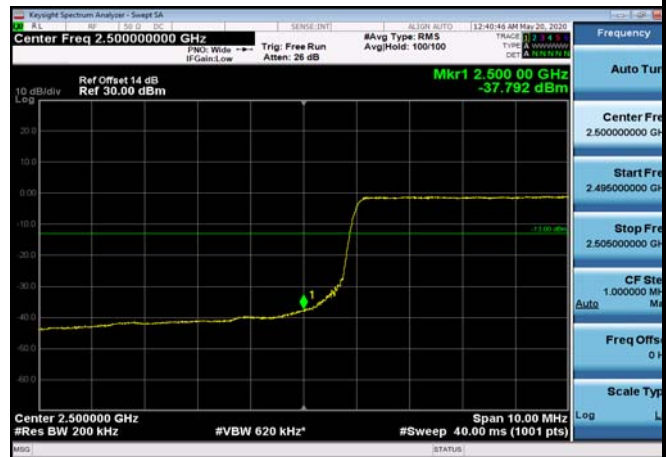

LowRange_FDD07_20MHz_2510_fullRB
_Low_QPSK