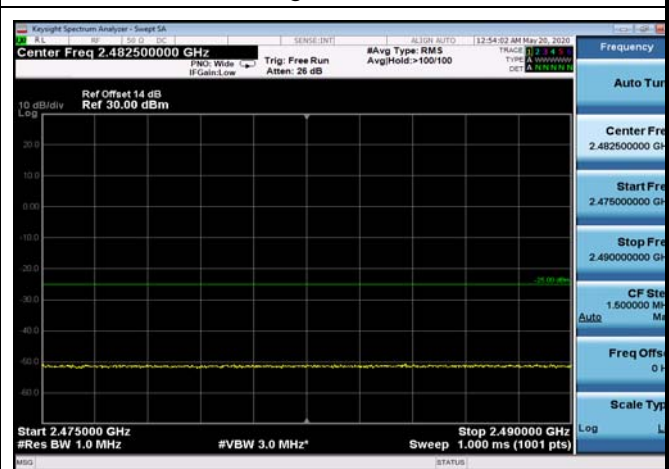

FDD07_10MHz_2565_QPSK_fullIRB_ExtraBan
ds_Range_2475~2490