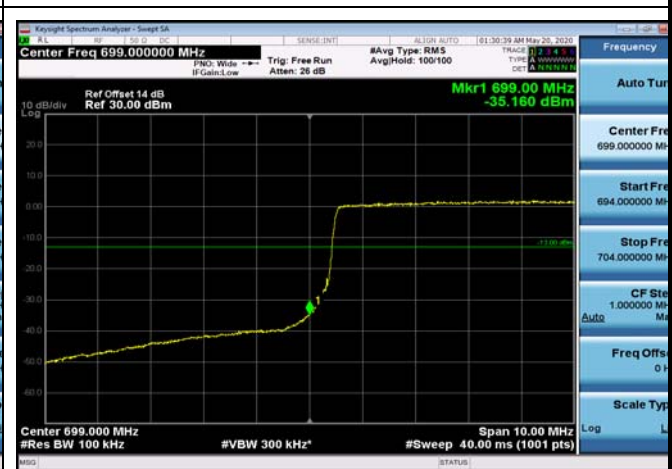

LowRange_FDD12_10MHz_704_fullRB
_Low_Q16