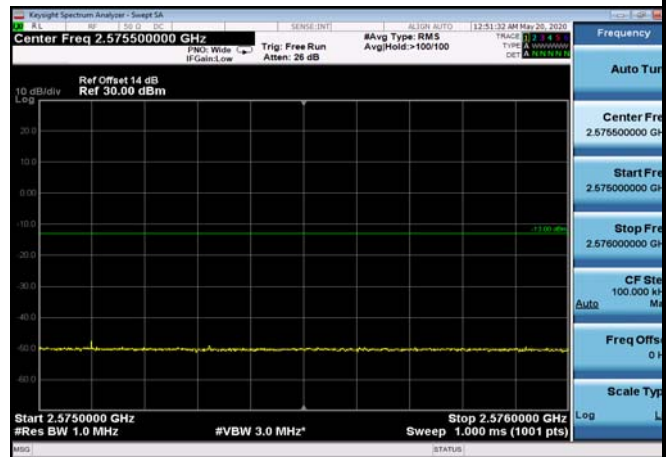

FDD07_10MHz_2565_Q16_OneRB_high_ExtraBands_Range_2575~2576