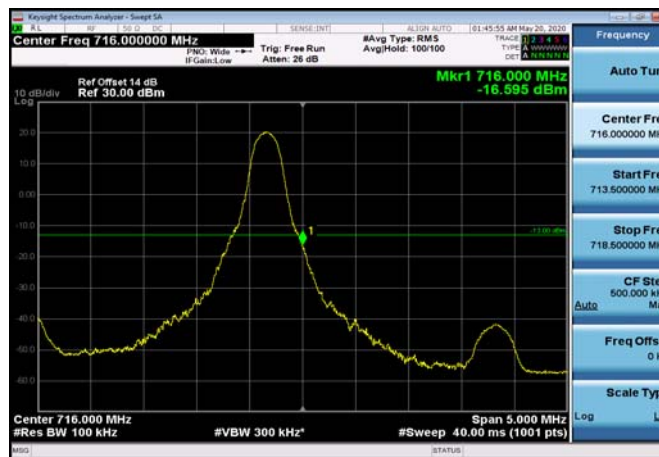

HighRange\_FDD12\_3MHz\_714.5\_OneRB\_high\_QPSK

HighRange\_FDD12\_3MHz\_714.5\_OneRB\_high\_Q16

HighRange\_FDD12\_3MHz\_714.5\_fullRB  
\_High\_QPSK

HighRange\_FDD12\_3MHz\_714.5\_fullRB  
\_High\_Q16

HighRange\_FDD12\_5MHz\_713.5\_OneRB  
\_high\_QPSK