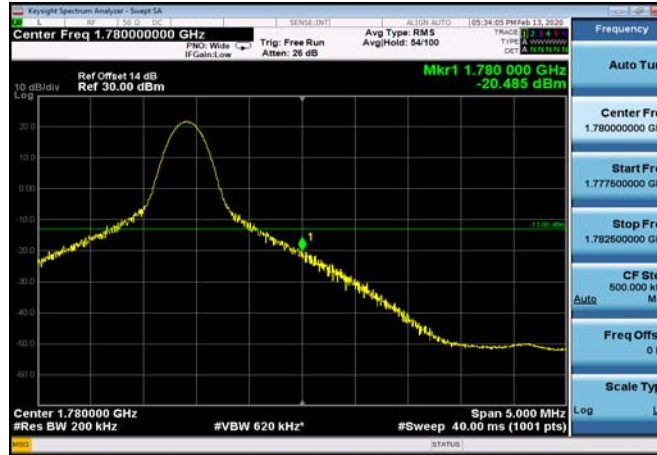

HighRange\_FDD66\_15MHz\_1772.5\_fullRB\_High\_QPSK

HighRange\_FDD66\_15MHz\_1772.5\_fullRB\_High\_Q16

HighRange\_FDD66\_20MHz\_1770\_OneRB  
\_high\_QPSK

HighRange\_FDD66\_20MHz\_1770\_OneRB  
\_high\_Q16