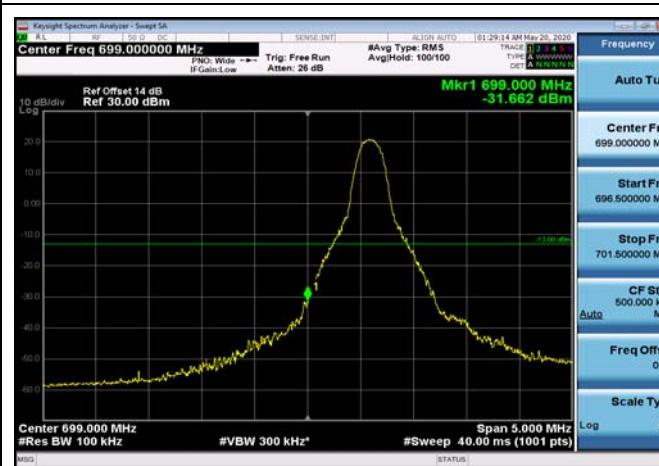

LowRange_FDD12_10MHz_704_OneRB
_low_QPSK