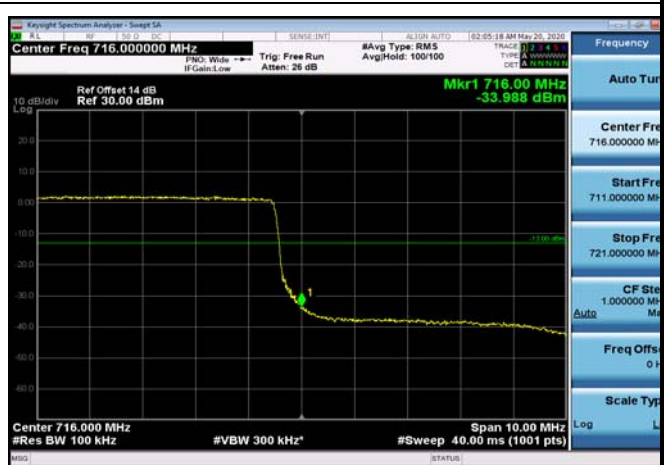

HighRange\_FDD17\_10MHz\_711\_OneRB\_high\_QPSK

HighRange\_FDD17\_10MHz\_711\_OneRB\_high\_Q16

HighRange\_ FDD17\_10MHz\_711\_fullRB  
\_High\_QPSK

HighRange\_ FDD17\_10MHz\_711\_fullRB  
\_High\_Q16

LowRange\_ FDD66\_5MHz\_1712.5\_OneRB  
\_low\_QPSK