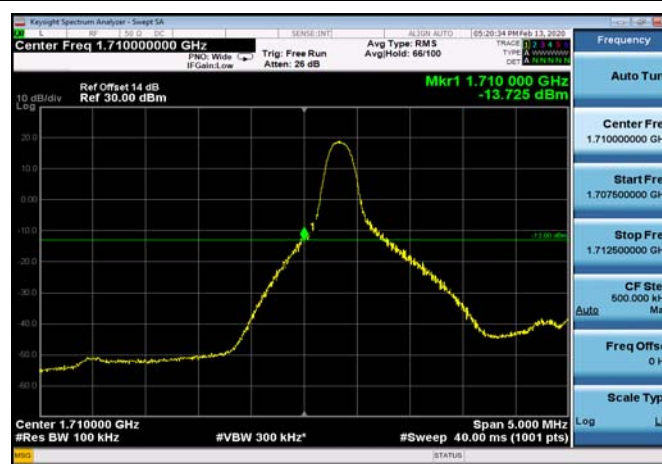

HighRange\_FDD17\_10MHz\_711\_OneRB\_high\_QPSK

HighRange\_FDD17\_10MHz\_711\_OneRB\_high\_Q16

HighRange\_ FDD17\_10MHz\_711\_fullRB  
\_High\_QPSK

HighRange\_ FDD17\_10MHz\_711\_fullRB  
\_High\_Q16

LowRange\_ FDD66\_5MHz\_1712.5\_OneRB  
\_low\_QPSK