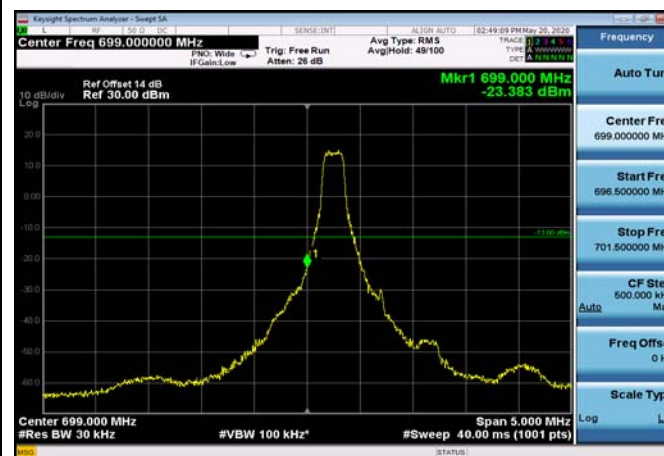

FDD07\_20MHz\_2560\_QPSK\_fullIRB\_ExtraBan  
ds\_Range\_2570~2575

FDD07\_20MHz\_2560\_QPSK\_fullIRB\_ExtraBan  
ds\_Range\_2575~2576

FDD07\_20MHz\_2560\_QPSK\_fullIRB\_ExtraBan  
ds\_Range\_2576~2595

LowRange\_FDD12\_1.4MHz\_699.7\_OneRB  
\_low\_QPSK