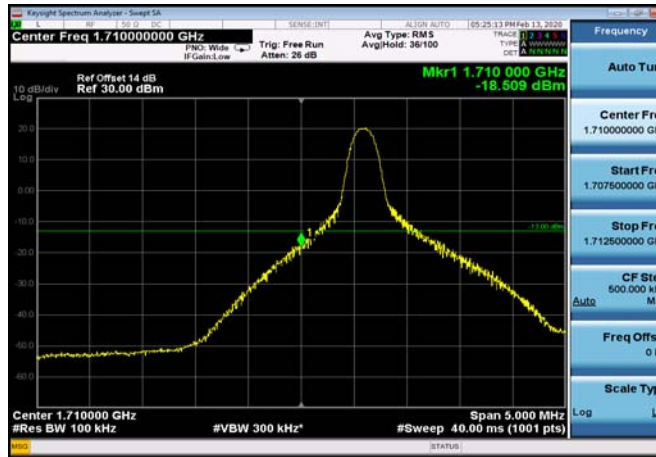

LowRange\_ FDD66\_5MHz\_1712.5\_OneRB  
\_low\_Q16

LowRange\_ FDD66\_5MHz\_1712.5\_fullRB  
\_Low\_QPSK

LowRange\_ FDD66\_5MHz\_1712.5\_fullRB  
\_Low\_Q16

LowRange\_FDD66\_10MHz\_1715\_OneRB  
\_low\_QPSK