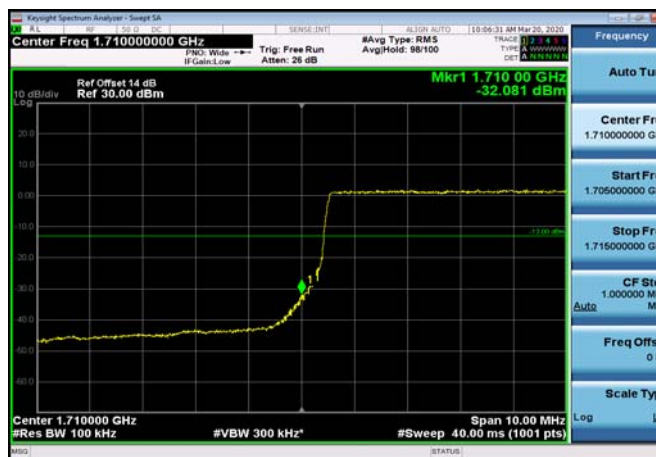

LowRange_FDD66_10MHz_1715_fullIRB
_Low_QPSK