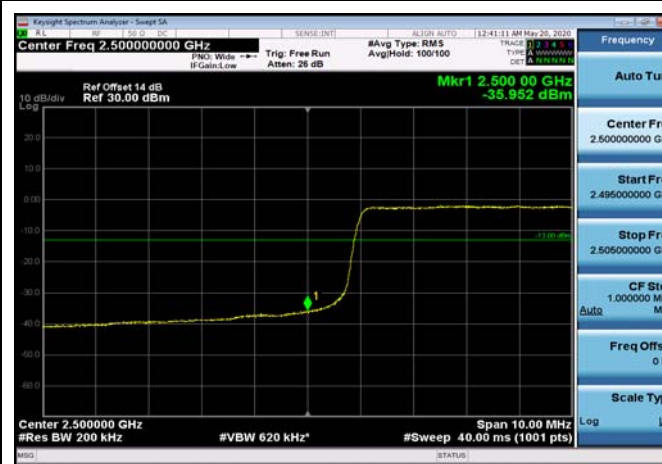

LowRange_ FDD07_20MHz_2510_fullIRB
_Low_Q16