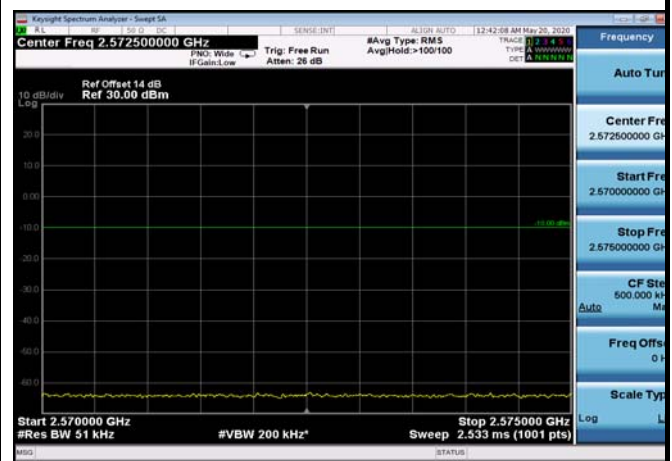

FDD07_20MHz_2510_Q16_fullIRB_ExtraBand
s_Range_2570~2575