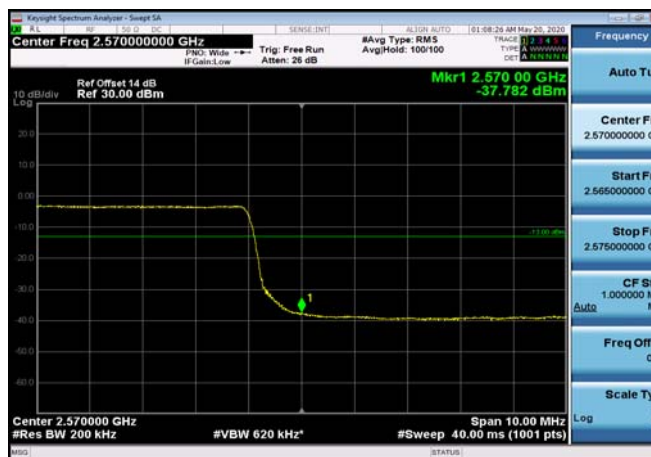

HighRange_FDD07_20MHz_2560_fullIRB
_High_Q16