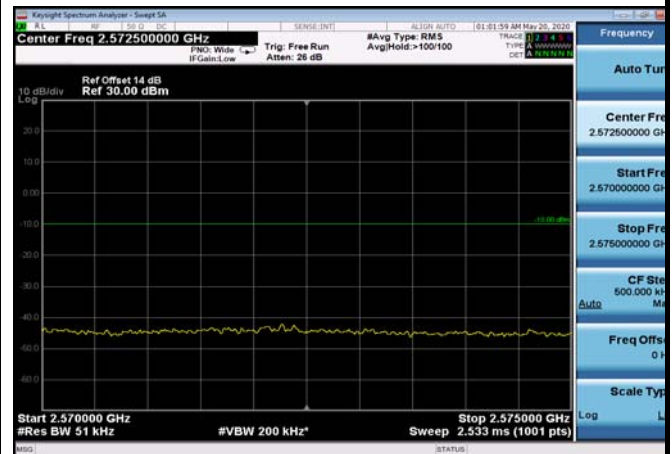

FDD07_15MHz_2562.5_QPSK_fullRB_ExtraBands_Range_2570~2575