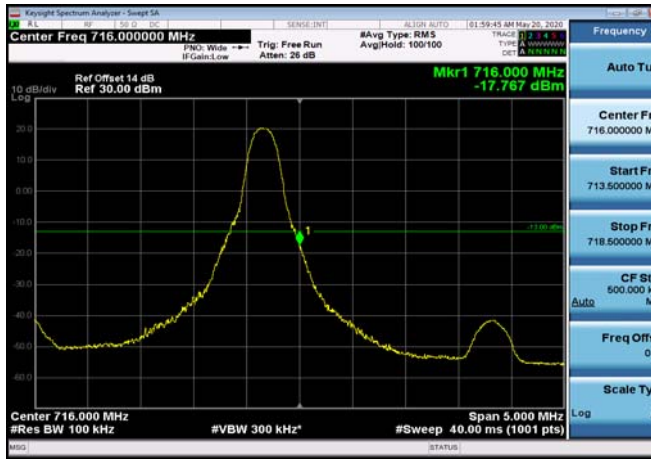

HighRange_FDD17_5MHz_713.5_OneRB_high_QPSK