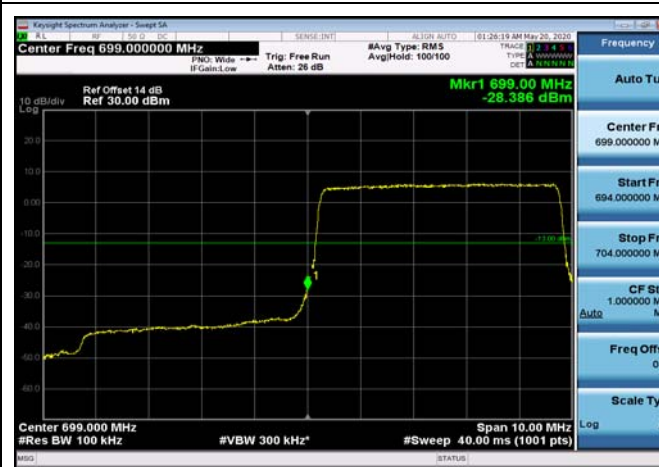

LowRange_FDD12_5MHz_701.5_fullRB
_Low_QPSK