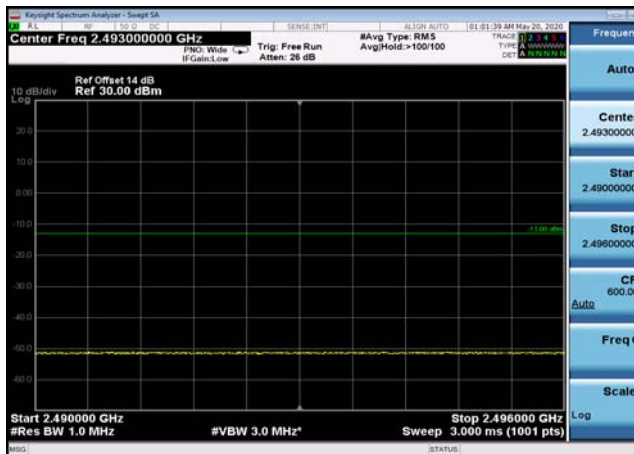

FDD07_15MHz_2562.5_QPSK_fullRB_ExtraBands_Range_2490~2496