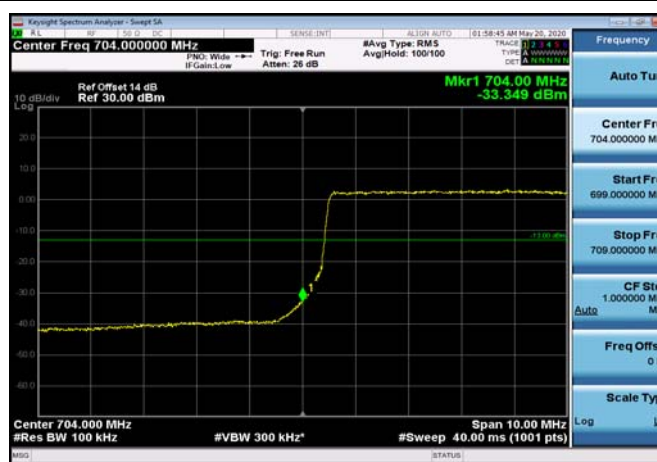

LowRange\_FDD17\_5MHz\_706.5\_fullRB  
\_Low\_QPSK

LowRange\_FDD17\_5MHz\_706.5\_fullRB  
\_Low\_Q16

LowRange\_FDD17\_10MHz\_709\_OneRB  
\_low\_QPSK

LowRange\_FDD17\_10MHz\_709\_OneRB  
\_low\_Q16

LowRange\_FDD17\_10MHz\_709\_fullRB  
\_Low\_QPSK