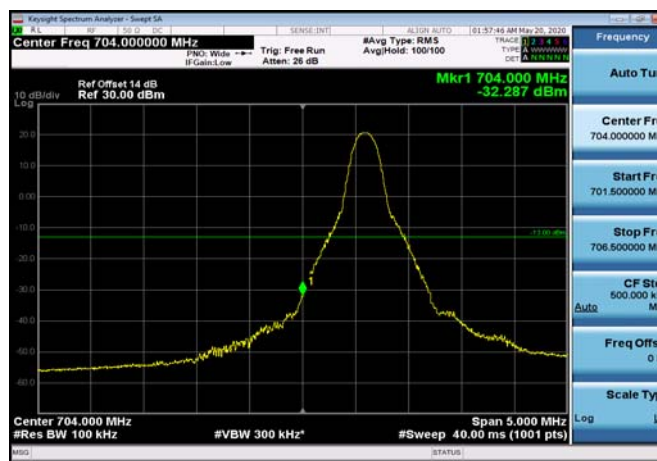

LowRange_FDD17_10MHz_709_OneRB
_low_QPSK