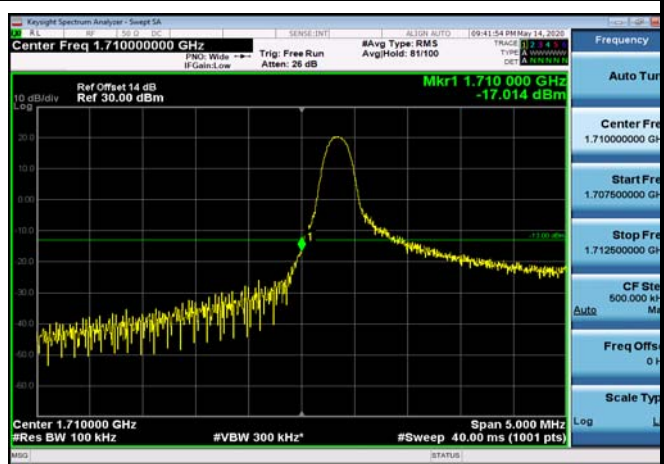

LowRange_ FDD66_5MHz_1712.5_OneRB
_low_Q16