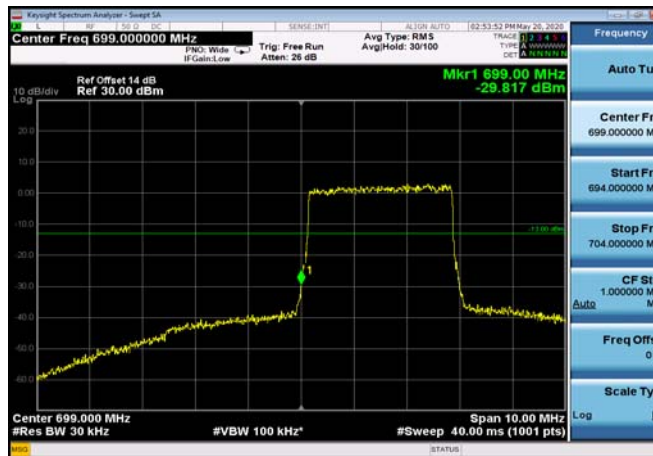

LowRange_FDD12_3MHz_700.5_fullRB
_Low_QPSK