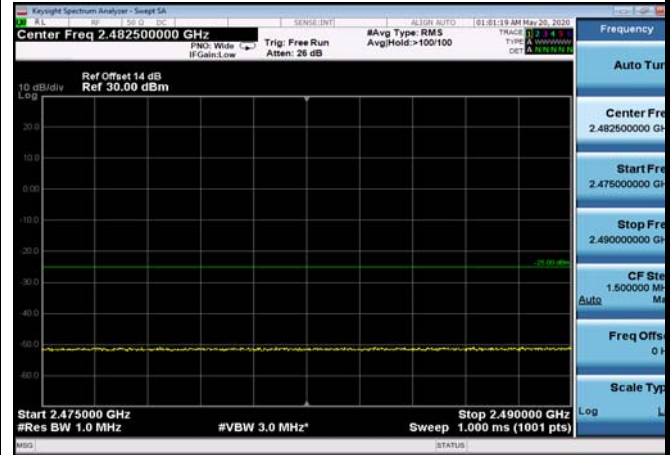

FDD07\_15MHz\_2562.5\_QPSK\_OneRB\_low  
\_ExtraBands\_Range\_2490~2496

HighRange\_FDD07\_15MHz\_2562.5\_fullRB  
\_High\_QPSK

HighRange\_ FDD07\_15MHz\_2562.5\_fullRB\_High\_Q16

FDD07\_15MHz\_2562.5\_QPSK\_fullRB\_ExtraBands\_Range\_2475~2490