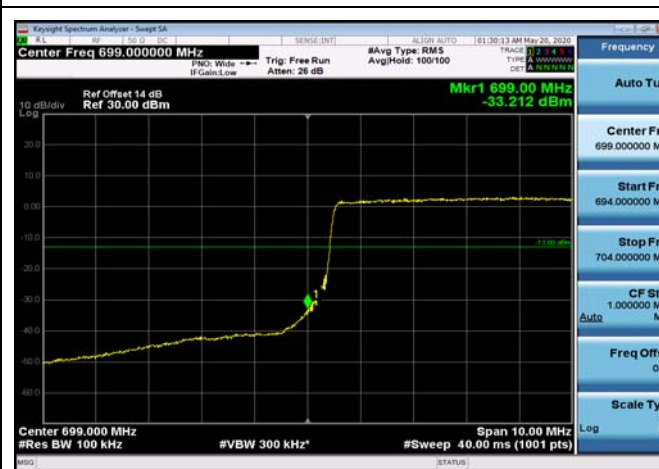

LowRange\_FDD12\_5MHz\_701.5\_fullRB  
\_Low\_QPSK

LowRange\_FDD12\_5MHz\_701.5\_fullRB  
\_Low\_Q16

LowRange\_FDD12\_10MHz\_704\_OneRB  
\_low\_QPSK

LowRange\_FDD12\_10MHz\_704\_OneRB  
\_low\_Q16

LowRange\_FDD12\_10MHz\_704\_fullRB  
\_Low\_QPSK