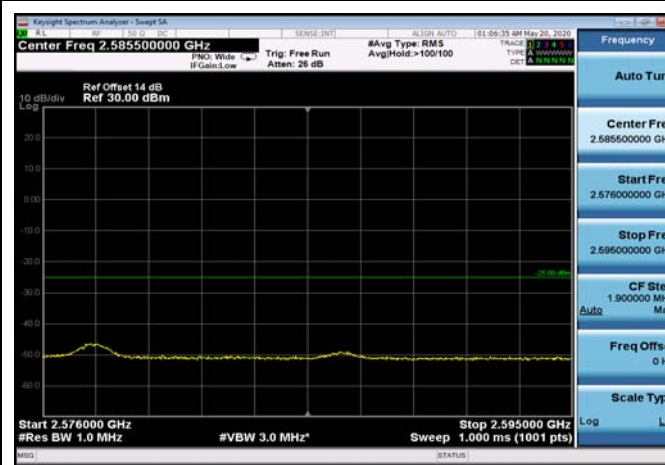

FDD07_20MHz_2560_Q16_OneRB_high_ExtraBands_Range_2576~2595