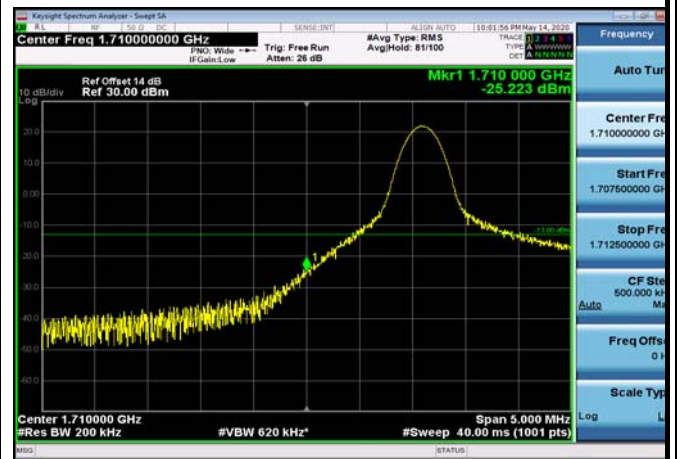

LowRange_FDD66_20MHz_1720_OneRB
_low_Q16