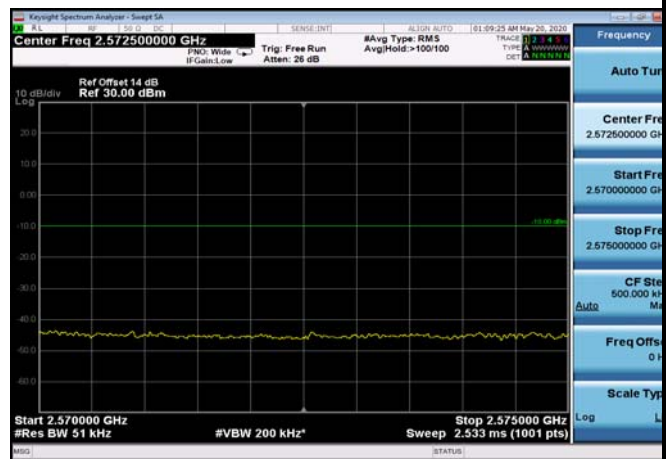

FDD07_20MHz_2560_QPSK_fullIRB_ExtraBan
ds_Range_2570~2575