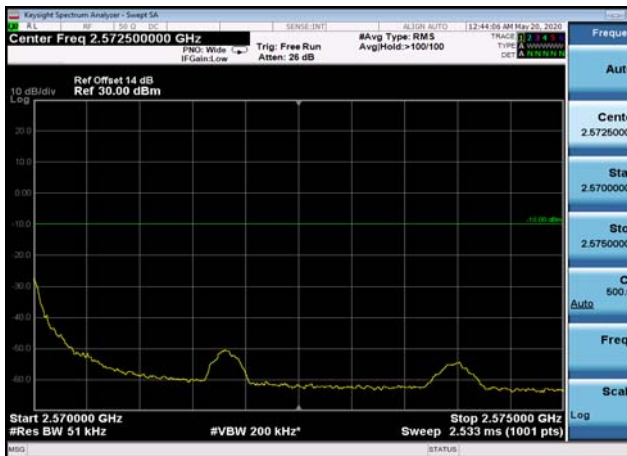

FDD07_5MHz_2567.5_Q16_OneRB_high_ExtraBands_Range_2570~2575