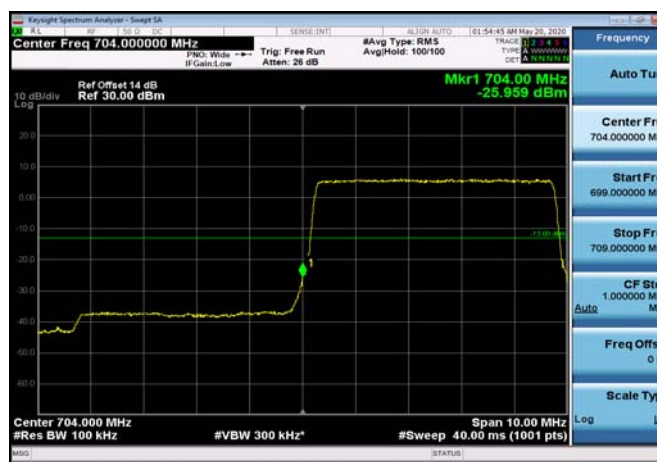

LowRange_FDD17_5MHz_706.5_fullRB
_Low_QPSK