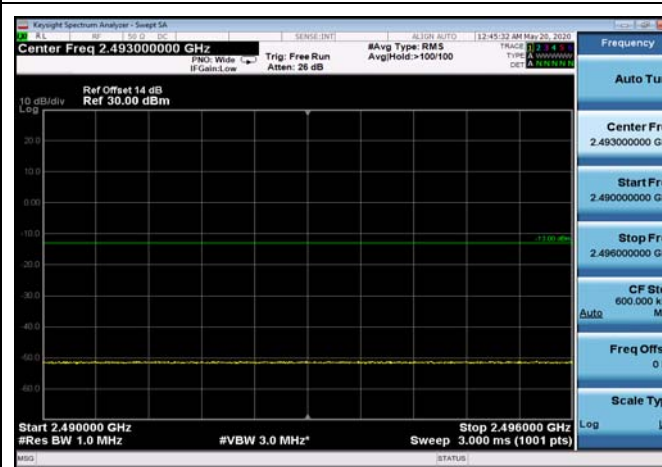

FDD07_5MHz_2567.5_QPSK_OneRB_low
_ExtraBands_Range_2490~2496