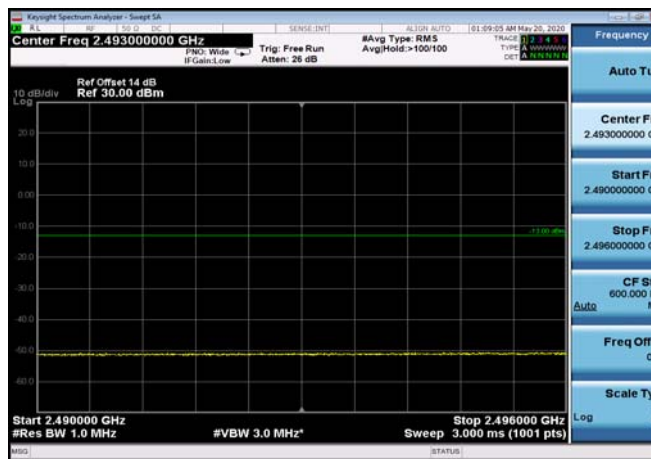

HighRange\_FDD07\_20MHz\_2560\_fullIRB  
\_High\_QPSK

HighRange\_FDD07\_20MHz\_2560\_fullIRB  
\_High\_Q16

FDD07\_20MHz\_2560\_QPSK\_fullIRB\_ExtraBan  
ds\_Range\_2475~2490

FDD07\_20MHz\_2560\_QPSK\_fullIRB\_ExtraBan  
ds\_Range\_2490~2496