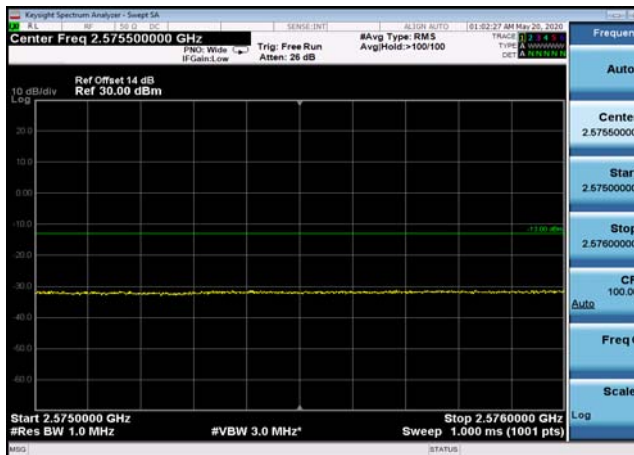

FDD07_15MHz_2562.5_QPSK_fullRB_ExtraBands_Range_2575~2576