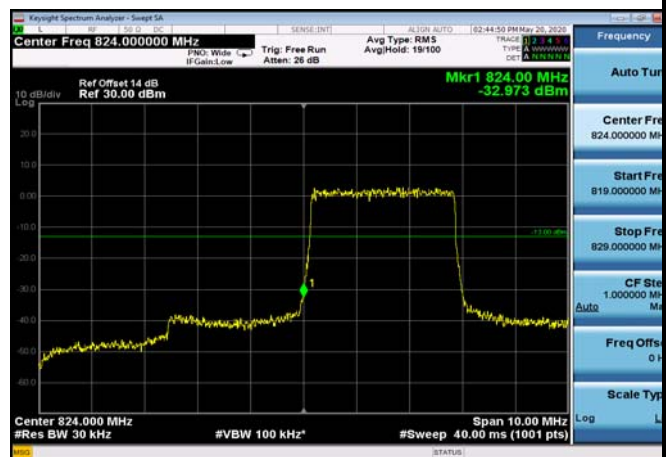

LowRange_FDD05_3MHz_825.5_OneRB
_low_QPSK

LowRange_FDD05_3MHz_825.5_OneRB
_low_Q16

LowRange_FDD05_3MHz_825.5_fullRB
_Low_QPSK

LowRange_FDD05_3MHz_825.5_fullRB
_Low_Q16

LowRange_FDD05_5MHz_826.5_OneRB
_low_QPSK