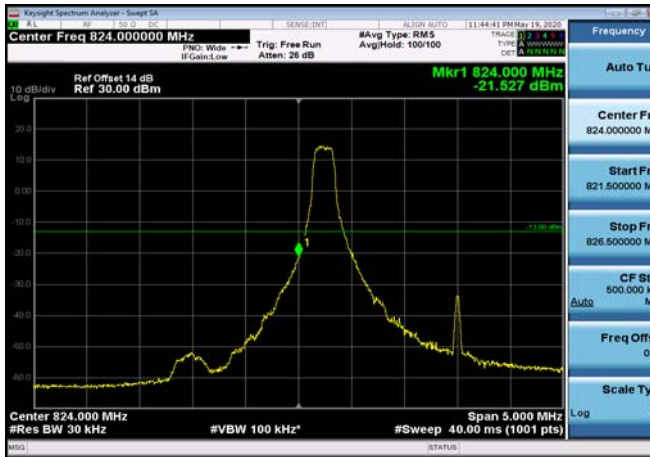

LowRange_FDD05_3MHz_825.5_fullRB
_Low_QPSK

LowRange_FDD05_3MHz_825.5_OneRB
_low_QPSK