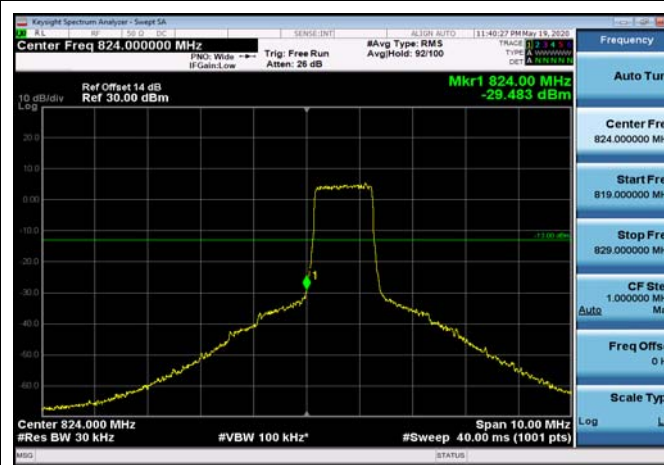

HighRange_ FDD04_20MHz_1745_fullRB
_High_Q16

LowRange_ FDD05_1.4MHz_824.7_OneRB
_low_QPSK

LowRange_ FDD05_1.4MHz_824.7_OneRB
_low_Q16

LowRange_ FDD05_1.4MHz_824.7_fullRB
_Low_QPSK

LowRange_ FDD05_1.4MHz_824.7_fullRB
_Low_Q16