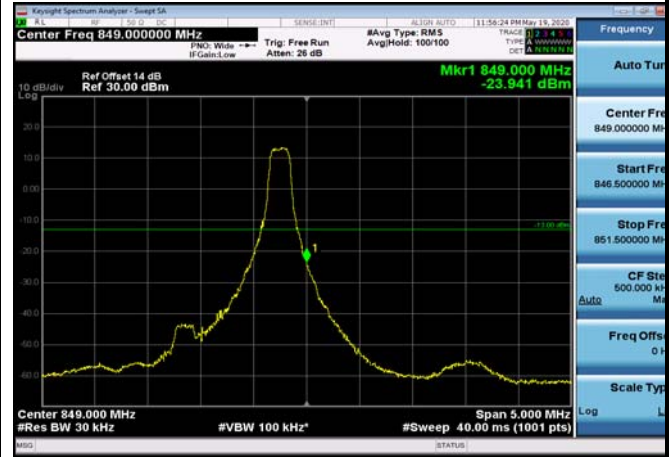

LowRange_FDD05_10MHz_829_fullRB
_Low_QPSK

LowRange_FDD05_10MHz_829_fullRB
_Low_Q16

HighRange_FDD05_1.4MHz_848.3_OneRB_high_QPSK

HighRange_FDD05_1.4MHz_848.3_OneRB_high_Q16

HighRange_FDD05_1.4MHz_848.3_fullRB_High_QPSK