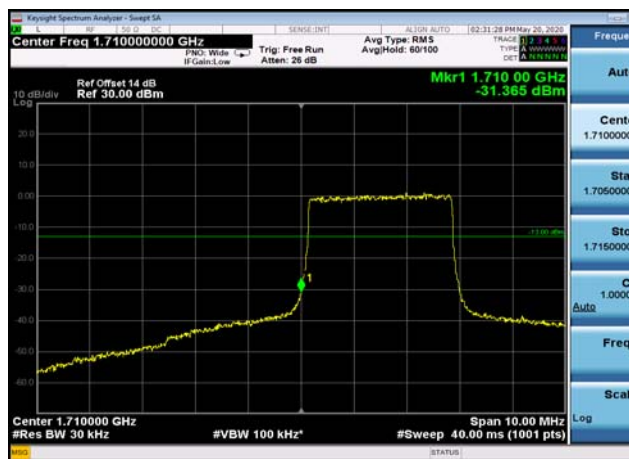

LowRange_FDD04_5MHz_1712.5_OneRB_low_QPSK

LowRange_FDD04_3MHz_1711.5_fullIRB_low_QPSK