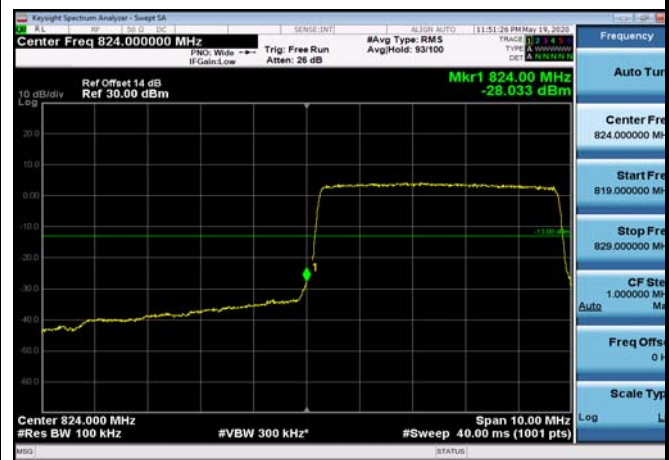

LowRange_FDD05_5MHz_826.5_OneRB
_low_Q16

LowRange_FDD05_5MHz_826.5_fullRB
_Low_QPSK

LowRange_FDD05_5MHz_826.5_fullRB
_Low_Q16

LowRange_FDD05_10MHz_829_OneRB
_low_QPSK

LowRange_FDD05_10MHz_829_OneRB
_low_Q16