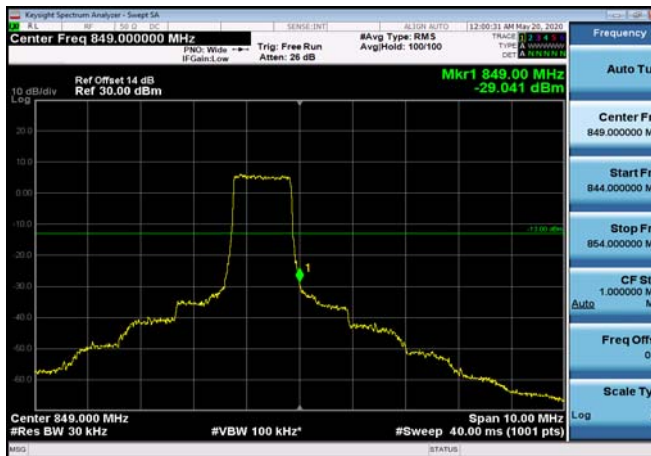

LowRange_FDD05_10MHz_829_fullRB
_Low_QPSK

LowRange_FDD05_10MHz_829_fullRB
_Low_Q16

HighRange_FDD05_1.4MHz_848.3_OneRB_high_QPSK

HighRange_FDD05_1.4MHz_848.3_OneRB_high_Q16

HighRange_FDD05_1.4MHz_848.3_fullRB_High_QPSK