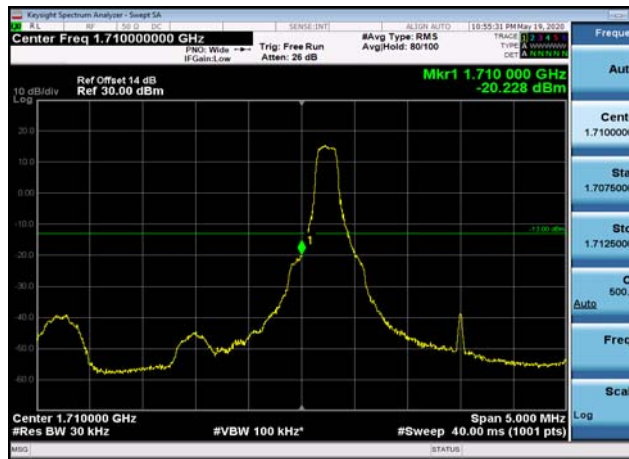

LowRange_FDD04_1.4MHz_1710.7_OneRB
_low_Q16

LowRange_FDD04_1.4MHz_1710.7_fullRB
_Low_QPSK

LowRange_FDD04_1.4MHz_1710.7_fullRB
_Low_Q16

LowRange_FDD04_3MHz_1711.5_OneRB_low_QPSK

LowRange_FDD04_3MHz_1711.5_OneRB_low_Q16