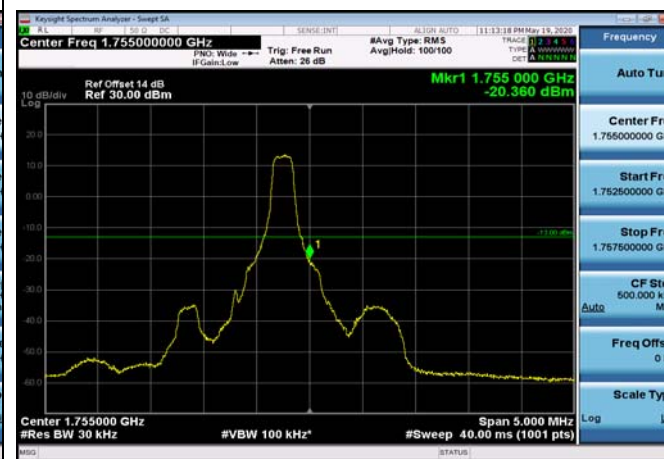

LowRange_ FDD04_20MHz_1720_fullRB
_Low_QPSK

LowRange_ FDD04_20MHz_1720_fullRB
_Low_Q16

HighRange_ FDD04_1.4MHz_1754.3_OneRB
_high_QPSK

HighRange_ FDD04_1.4MHz_1754.3_OneRB
_high_Q16

HighRange_ FDD04_1.4MHz_1754.3
_fullRB_High_QPSK