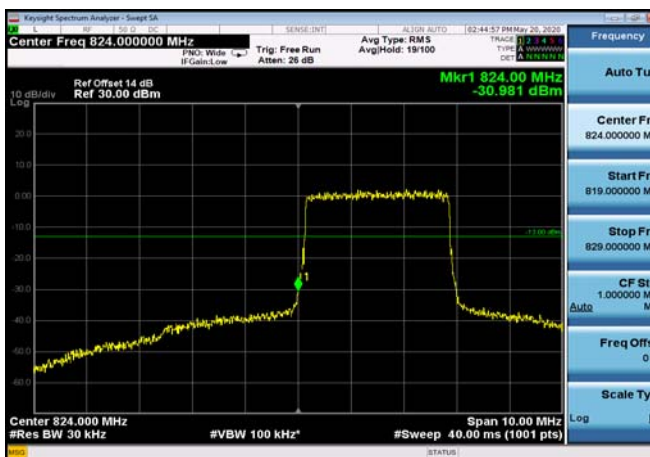

LowRange_FDD05_5MHz_826.5_OneRB
_low_QPSK

LowRange_FDD05_3MHz_825.5_fullRB
_Low_QPSK