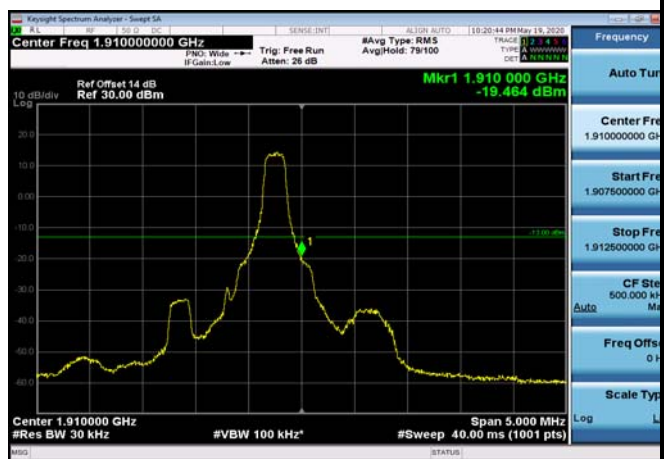

HighRange_ FDD02_1.4MHz_1909.3
_fullRB_High_Q16

HighRange_ FDD02_1.4MHz_1909.3_OneRB
_high_Q16