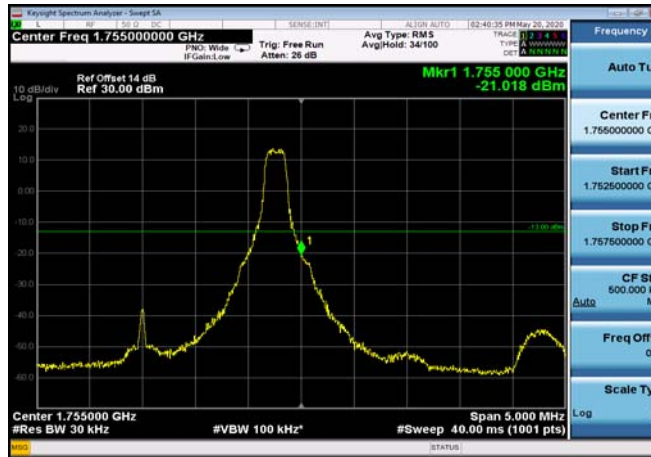

HighRange_FDD04_3MHz_1753.5_fullIRB_High_QPSK

HighRange_FDD04_3MHz_1753.5_OneRB_high_QPSK