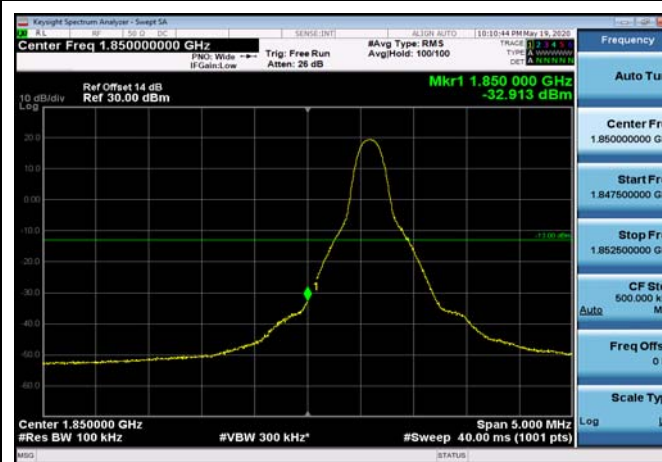

LowRange_FDD02_5MHz_1852.5_OneRB_low_Q16

LowRange_ FDD02_5MHz_1852.5_fullRB
_Low_QPSK

LowRange_ FDD02_5MHz_1852.5_fullRB
_Low_Q16

LowRange_FDD02_10MHz_1855_OneRB
_low_QPSK

LowRange_FDD02_10MHz_1855_OneRB
_low_Q16