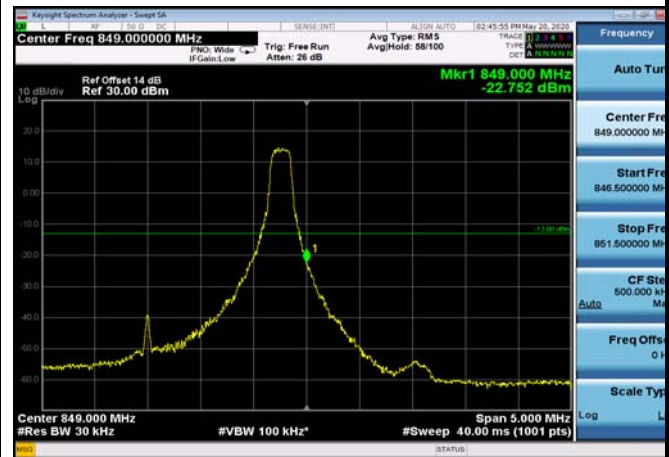

HighRange_FDD05_3MHz_847.5_fullRB
_High_Q16

HighRange_FDD05_3MHz_847.5_OneRB_high_Q16