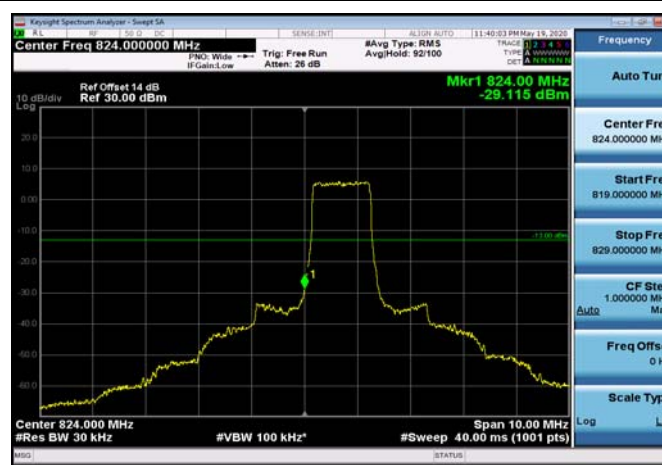

HighRange_ FDD04_20MHz_1745_fullRB
_High_Q16

LowRange_ FDD05_1.4MHz_824.7_OneRB
_low_QPSK

LowRange_ FDD05_1.4MHz_824.7_OneRB
_low_Q16

LowRange_ FDD05_1.4MHz_824.7_fullRB
_Low_QPSK

LowRange_ FDD05_1.4MHz_824.7_fullRB
_Low_Q16