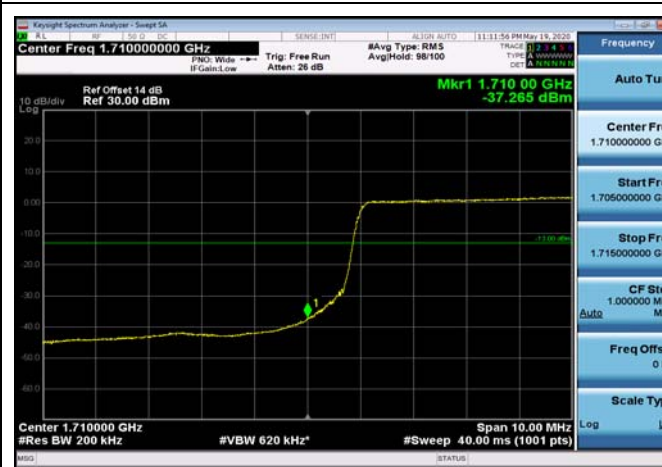

HighRange_ FDD04_1.4MHz_1754.3_OneRB
_high_QPSK

LowRange_ FDD04_20MHz_1720_fullRB
_Low_QPSK