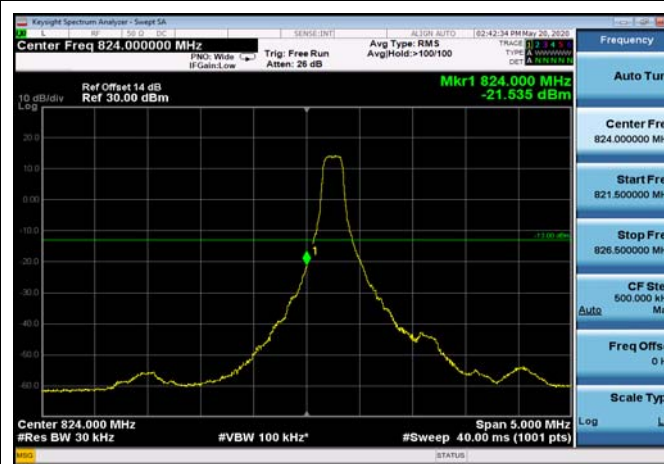

LowRange_ FDD05_1.4MHz_824.7_fullRB
_Low_Q16

LowRange_ FDD05_1.4MHz_824.7_OneRB
_low_Q16