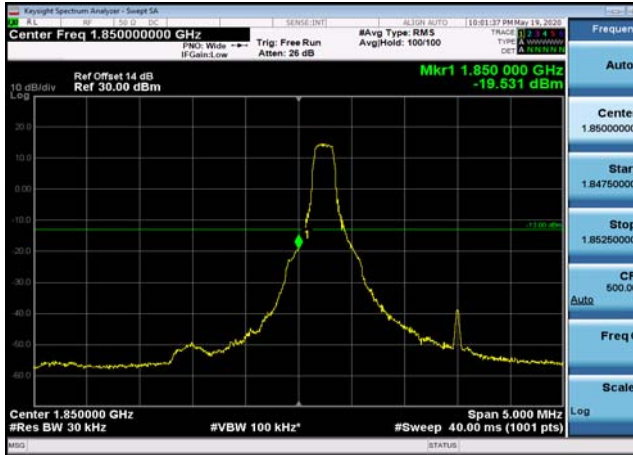

LowRange_FDD02_3MHz_1851.5_OneRB_low_QPSK

LowRange_FDD02_3MHz_1851.5_OneRB_low_Q16

LowRange_FDD02_3MHz_1851.5_fullIRB_Low_QPSK

LowRange_FDD02_3MHz_1851.5_fullIRB_Low_Q16

LowRange_FDD02_5MHz_1852.5_OneRB_low_QPSK

LowRange_FDD02_5MHz_1852.5_OneRB_low_Q16

LowRange_ FDD02_5MHz_1852.5_fullRB
_Low_QPSK

LowRange_ FDD02_5MHz_1852.5_fullRB
_Low_Q16

LowRange_FDD02_10MHz_1855_OneRB
_low_QPSK

LowRange_FDD02_10MHz_1855_OneRB
_low_Q16