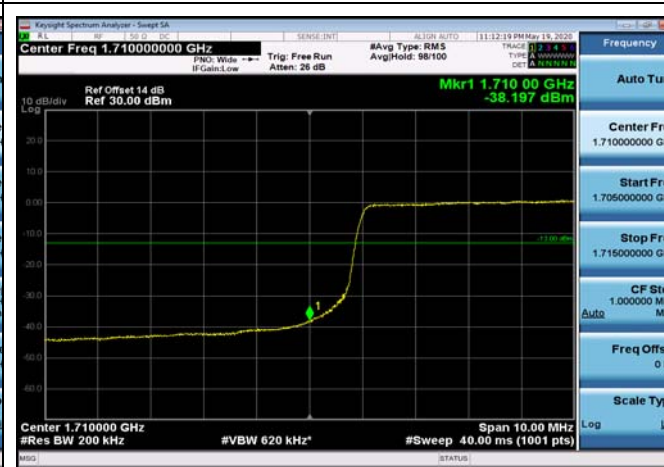

HighRange_ FDD04_1.4MHz_1754.3_OneRB
_high_Q16

LowRange_ FDD04_20MHz_1720_fullRB
_Low_Q16