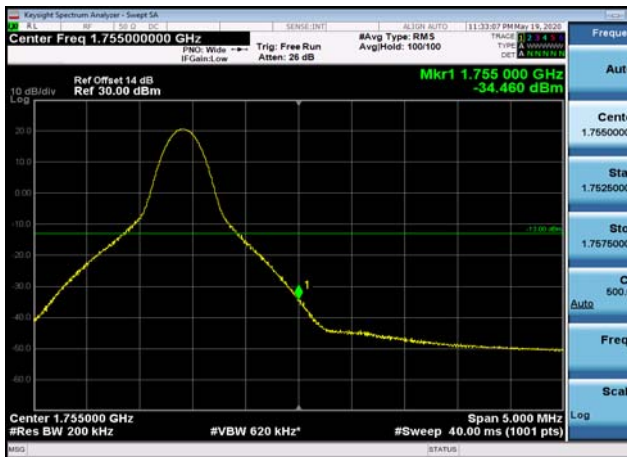

HighRange_FDD04_20MHz_1745_OneRB_high_QPSK