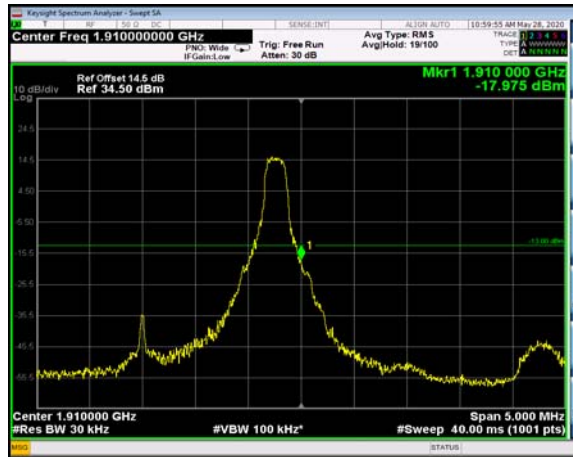

HighRange_ FDD02_1.4MHz_1909.3_OneRB
_high_QPSK

HighRange_ FDD02_1.4MHz_1909.3_OneRB
_high_Q16

HighRange_ FDD02_1.4MHz_1909.3
_fullRB_High_QPSK

HighRange_ FDD02_1.4MHz_1909.3
_fullRB_High_Q16

HighRange_FDD02_3MHz_1908.5_OneRB_high_QPSK