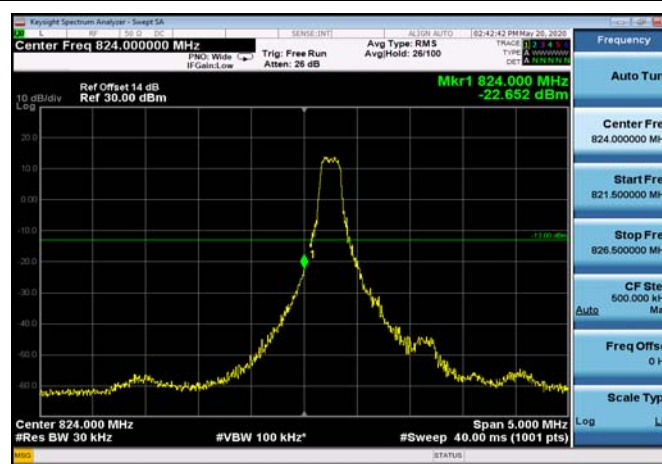

LowRange_ FDD05_1.4MHz_824.7_fullRB
_Low_QPSK

LowRange_ FDD05_1.4MHz_824.7_OneRB
_low_QPSK