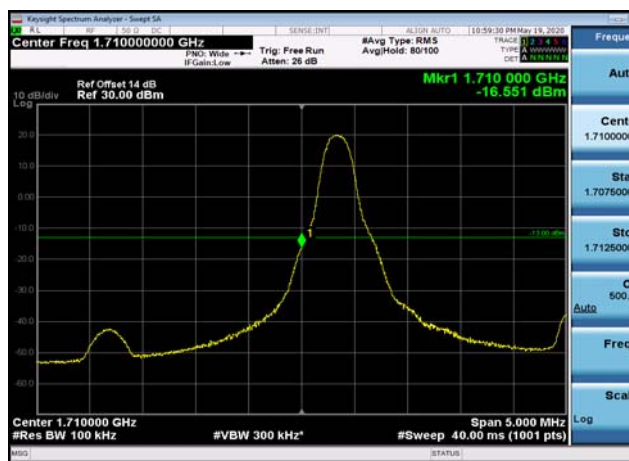

LowRange_FDD04_5MHz_1712.5_OneRB_low_QPSK