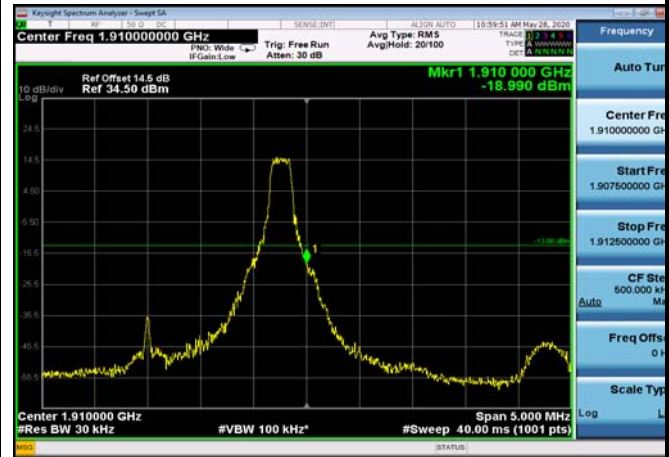

HighRange_FDD02_3MHz_1908.5_fullIRB_High_Q16

HighRange_FDD02_3MHz_1908.5_OneRB_high_Q16