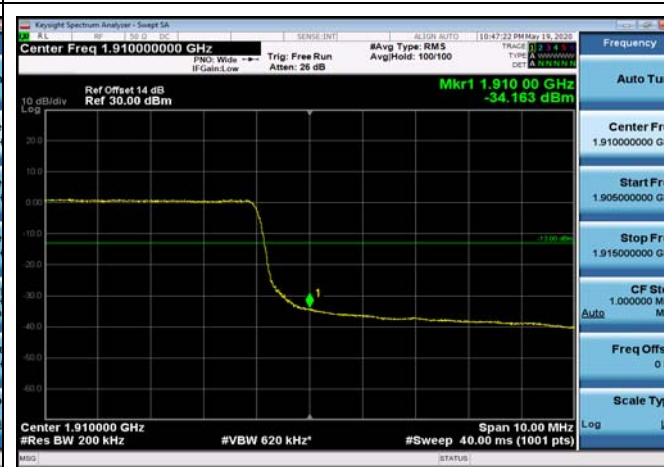

HighRange_FDD02_20MHz_1900_OneRB_high_QPSK

HighRange_FDD02_20MHz_1900_OneRB_high_Q16

HighRange_FDD02_20MHz_1900_fullRB
_High_QPSK

HighRange_FDD02_20MHz_1900_fullRB
_High_Q16

LowRange_FDD04_1.4MHz_1710.7_OneRB
_low_QPSK