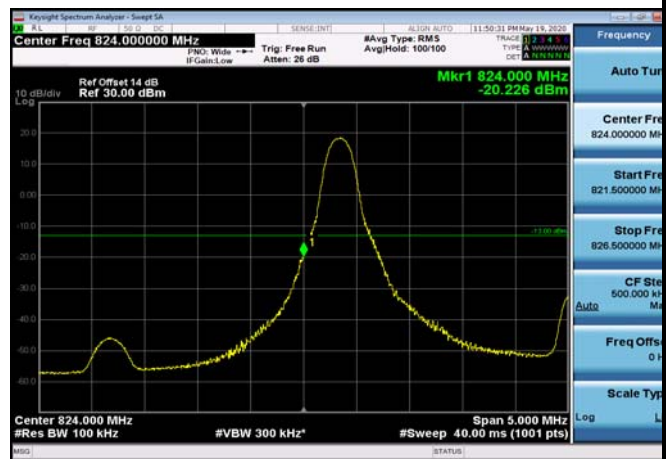

LowRange_FDD05_5MHz_826.5_fullRB
_Low_Q16

LowRange_FDD05_5MHz_826.5_OneRB
_low_Q16