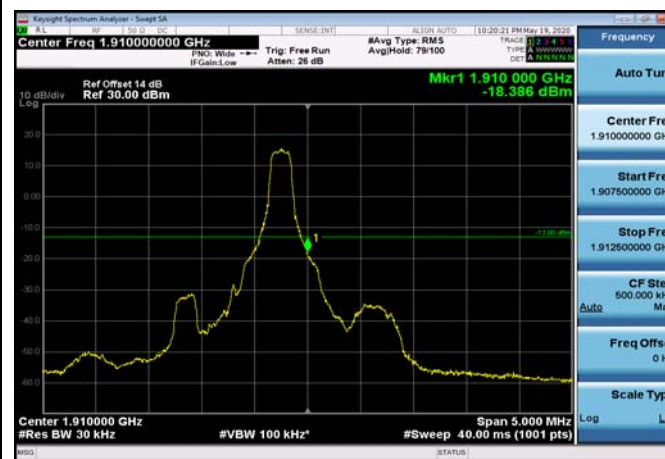

HighRange_ FDD02_1.4MHz_1909.3
_fullRB_High_QPSK

HighRange_ FDD02_1.4MHz_1909.3_OneRB
_high_QPSK