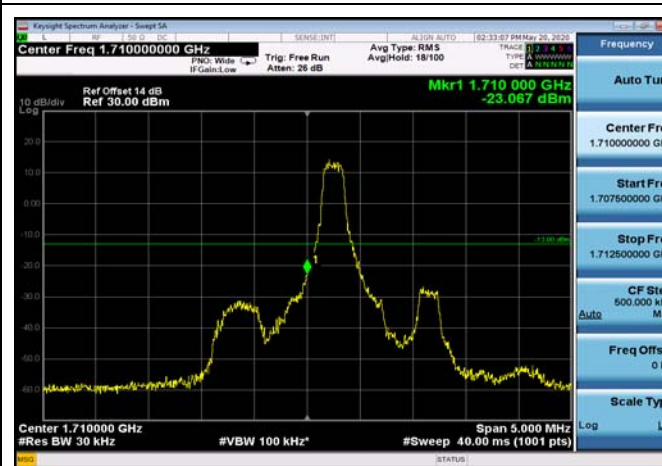

HighRange_FDD02_20MHz_1900_OneRB_high_QPSK

HighRange_FDD02_20MHz_1900_OneRB_high_Q16

HighRange_FDD02_20MHz_1900_fullRB
_High_QPSK

HighRange_FDD02_20MHz_1900_fullRB
_High_Q16

LowRange_FDD04_1.4MHz_1710.7_OneRB
_low_QPSK