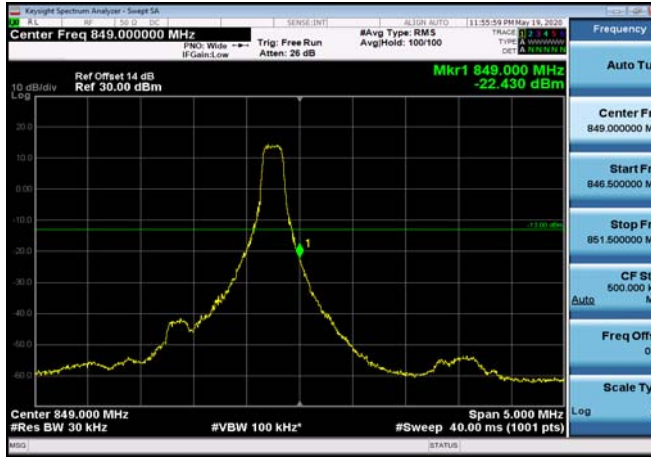

LowRange_FDD05_10MHz_829_fullRB
_Low_QPSK

LowRange_FDD05_10MHz_829_fullRB
_Low_Q16

HighRange_FDD05_1.4MHz_848.3_OneRB_high_QPSK

HighRange_FDD05_1.4MHz_848.3_OneRB_high_Q16

HighRange_FDD05_1.4MHz_848.3_fullRB_High_QPSK