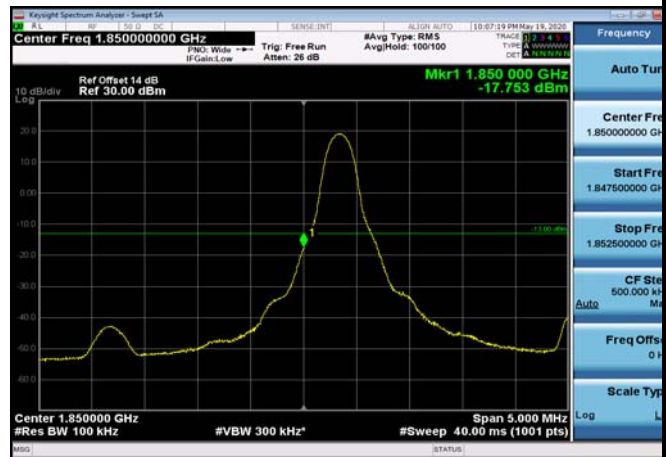

LowRange_ FDD02_5MHz_1852.5_fullRB
_Low_Q16

LowRange_FDD02_5MHz_1852.5_OneRB_low_Q16