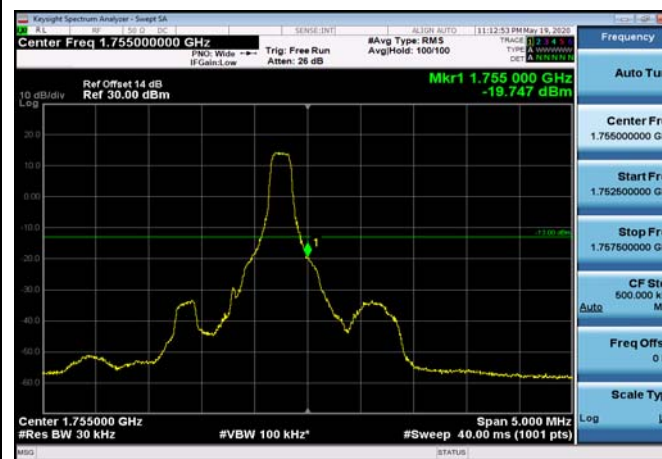

HighRange_ FDD04_1.4MHz_1754.3
_fullRB_High_QPSK

HighRange_ FDD04_1.4MHz_1754.3_OneRB
_high_QPSK