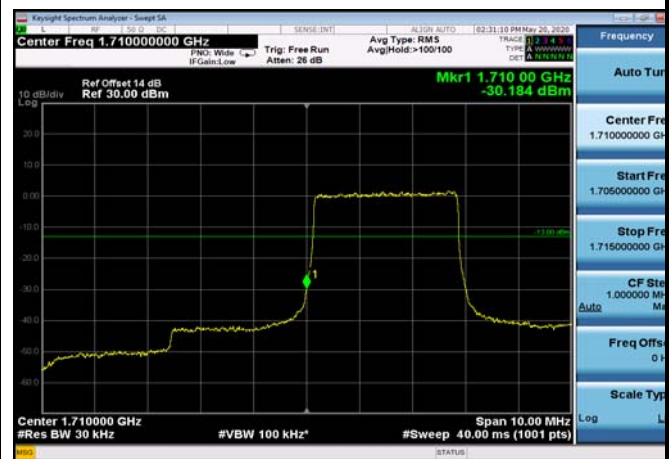

LowRange_FDD04_5MHz_1712.5_OneRB_low_Q16

LowRange_FDD04_3MHz_1711.5_fullIRB_low_Q16