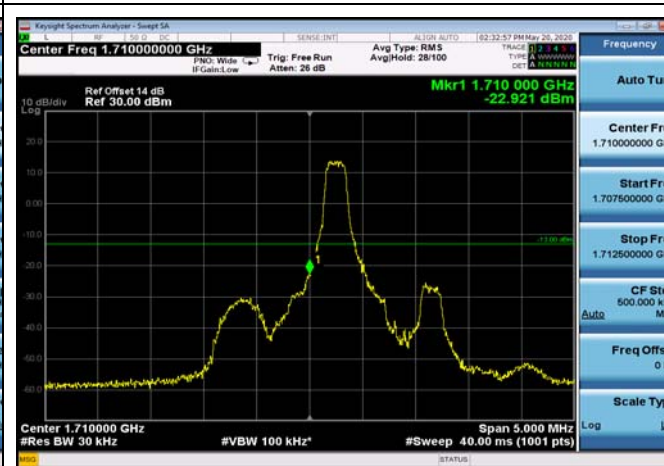

LowRange_FDD04_1.4MHz_1710.7_fullRB
_Low_Q16

LowRange_FDD04_1.4MHz_1710.7_OneRB
_low_Q16