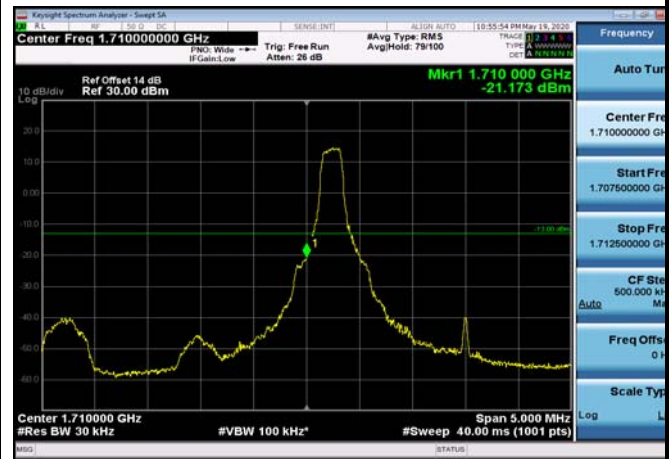

LowRange_FDD04_1.4MHz_1710.7_OneRB
_low_Q16

LowRange_FDD04_1.4MHz_1710.7_fullRB
_Low_QPSK

LowRange_FDD04_1.4MHz_1710.7_fullRB
_Low_Q16

LowRange_FDD04_3MHz_1711.5_OneRB_low_QPSK

LowRange_FDD04_3MHz_1711.5_OneRB_low_Q16