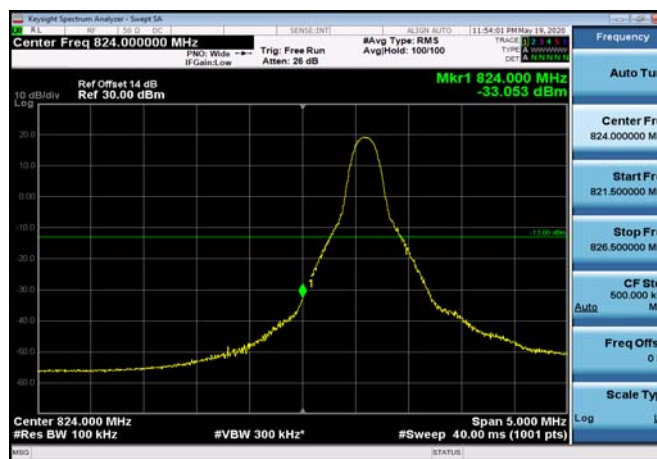

LowRange_FDD05_5MHz_826.5_OneRB
_low_Q16

LowRange_FDD05_5MHz_826.5_fullRB
_Low_QPSK

LowRange_FDD05_5MHz_826.5_fullRB
_Low_Q16

LowRange_FDD05_10MHz_829_OneRB
_low_QPSK

LowRange_FDD05_10MHz_829_OneRB
_low_Q16