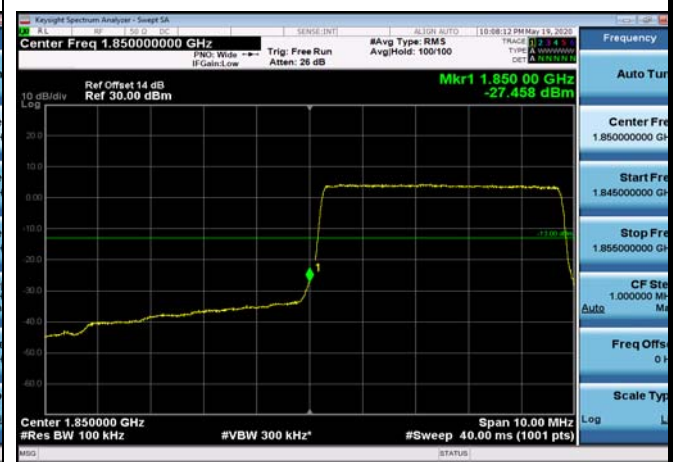

LowRange_FDD02_5MHz_1852.5_OneRB_low_Q16

LowRange_ FDD02_5MHz_1852.5_fullRB
_Low_QPSK

LowRange_ FDD02_5MHz_1852.5_fullRB
_Low_Q16

LowRange_FDD02_10MHz_1855_OneRB
_low_QPSK

LowRange_FDD02_10MHz_1855_OneRB
_low_Q16

LowRange_ FDD02_10MHz_1855_fullRB
_Low_QPSK

LowRange_ FDD02_10MHz_1855_fullRB
_Low_Q16

LowRange_FDD02_15MHz_1857.5_OneRB_low_QPSK

LowRange_FDD02_15MHz_1857.5_OneRB_low_Q16

LowRange_FDD02_15MHz_1857.5_fullRB_low_QPSK