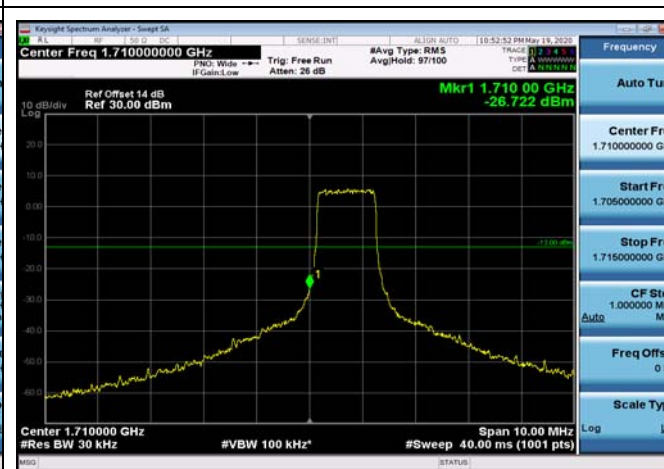

LowRange_FDD04_3MHz_1711.5_OneRB_low_Q16

LowRange_FDD04_1.4MHz_1710.7_fullRB
_Low_Q16