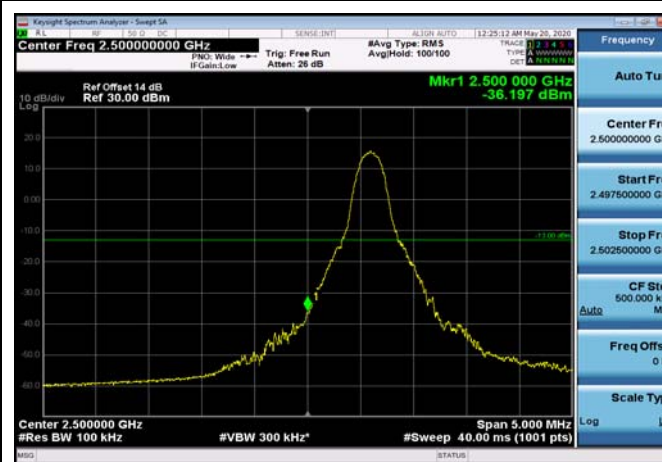

LowRange_FDD07_10MHz_2505_OneRB
_low_Q16