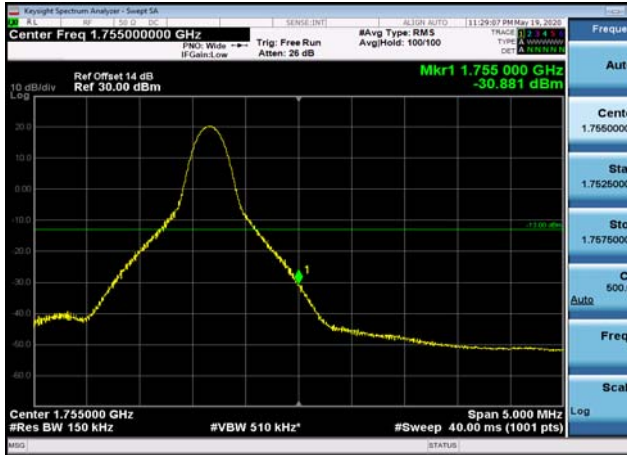

HighRange_ FDD04_10MHz_1750_OneRB
_high_Q16

HighRange_ FDD04_10MHz_1750_fullRB
_High_QPSK

HighRange_ FDD04_10MHz_1750_fullRB
_High_Q16

HighRange_FDD04_15MHz_1747.5_OneRB_high_QPSK

HighRange_FDD04_15MHz_1747.5_OneRB_high_Q16