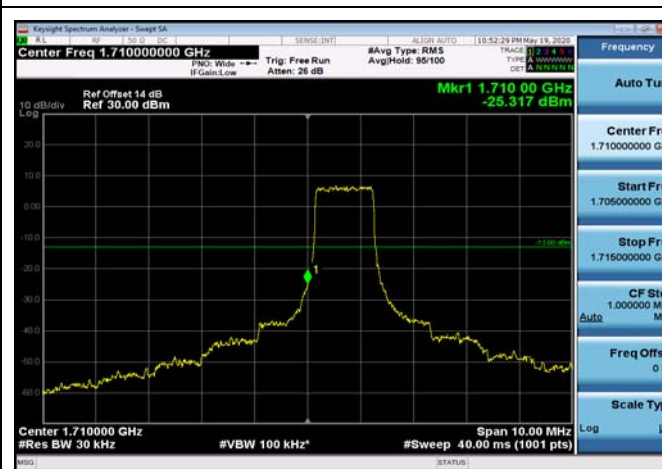

LowRange_FDD04_1.4MHz_1710.7_fullRB
_Low_QPSK