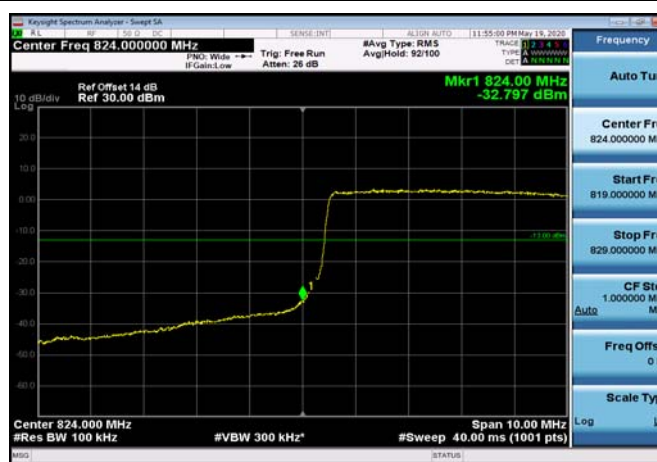

LowRange_FDD05_10MHz_829_fullRB
_Low_QPSK