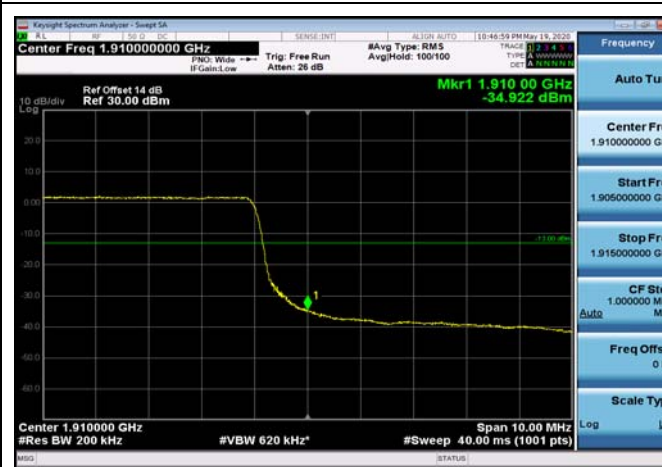

HighRange_FDD02_20MHz_1900_OneRB_high_QPSK

HighRange_FDD02_20MHz_1900_OneRB_high_Q16

HighRange_FDD02_20MHz_1900_fullRB
_High_QPSK

HighRange_FDD02_20MHz_1900_fullRB
_High_Q16

LowRange_FDD04_1.4MHz_1710.7_OneRB
_low_QPSK