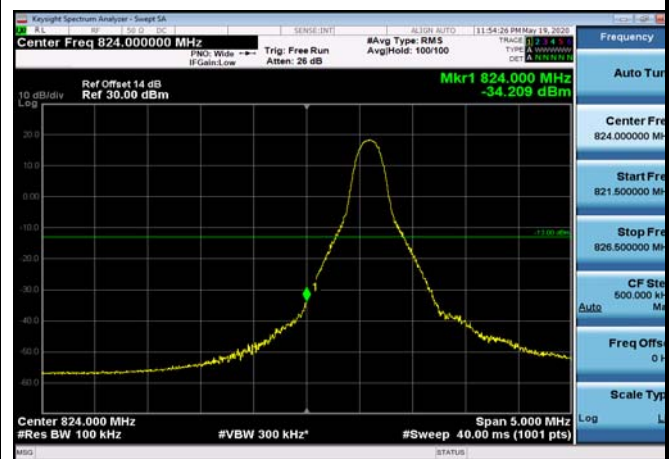

LowRange_FDD05_5MHz_826.5_OneRB
_low_Q16

LowRange_FDD05_5MHz_826.5_fullRB
_Low_QPSK

LowRange_FDD05_5MHz_826.5_fullRB
_Low_Q16

LowRange_FDD05_10MHz_829_OneRB
_low_QPSK

LowRange_FDD05_10MHz_829_OneRB
_low_Q16