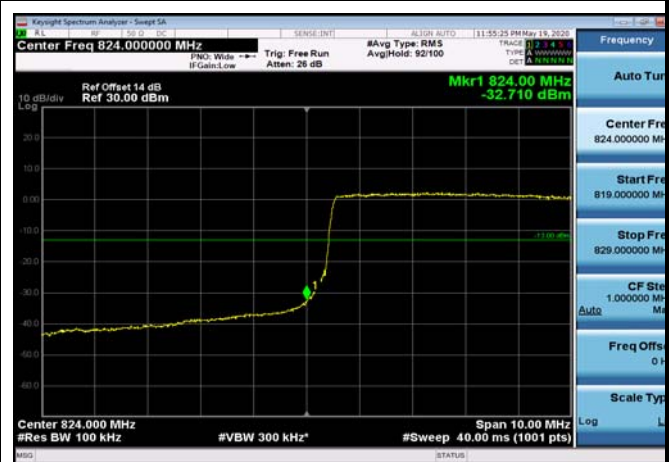

HighRange_FDD05_1.4MHz_848.3_OneRB_high_Q16

LowRange_FDD05_10MHz_829_fullRB
_Low_Q16