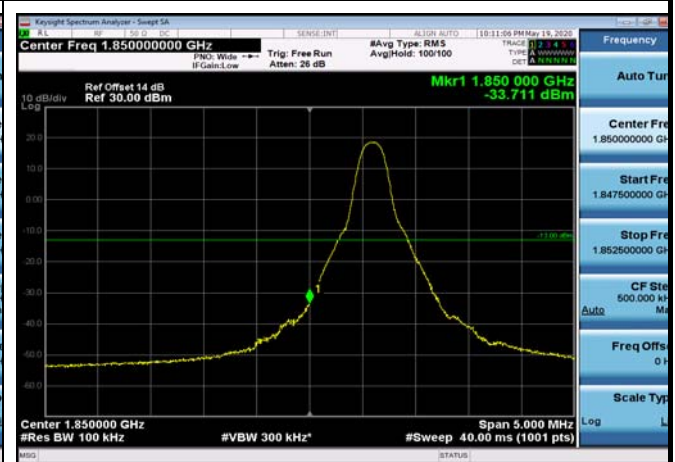

LowRange_FDD02_5MHz_1852.5_OneRB_low_Q16

LowRange_ FDD02_5MHz_1852.5_fullRB
_Low_QPSK

LowRange_ FDD02_5MHz_1852.5_fullRB
_Low_Q16

LowRange_FDD02_10MHz_1855_OneRB
_low_QPSK

LowRange_FDD02_10MHz_1855_OneRB
_low_Q16