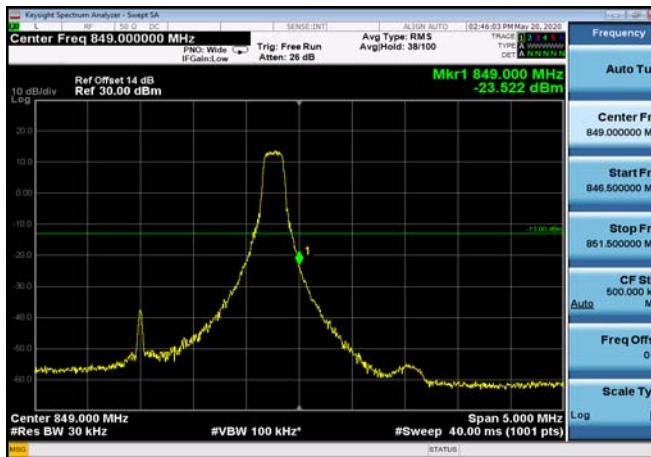

HighRange_FDD05_3MHz_847.5_OneRB_high_QPSK