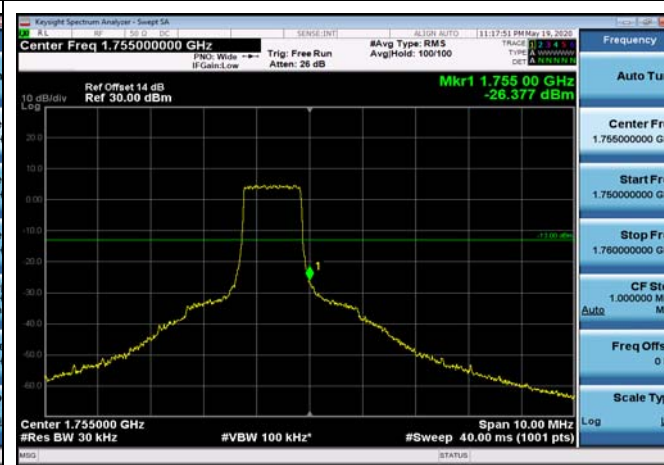

HighRange_FDD04_3MHz_1753.5_OneRB_high_Q16

HighRange_ FDD04_1.4MHz_1754.3
_fullRB_High_Q16