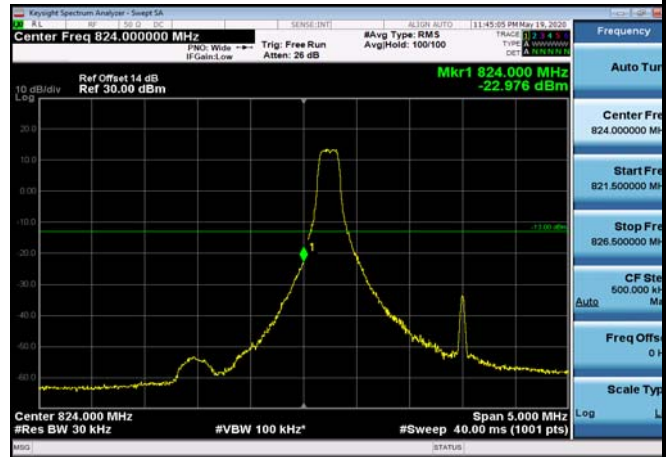

LowRange_FDD05_3MHz_825.5_fullRB
_Low_Q16

LowRange_FDD05_3MHz_825.5_OneRB
_low_Q16