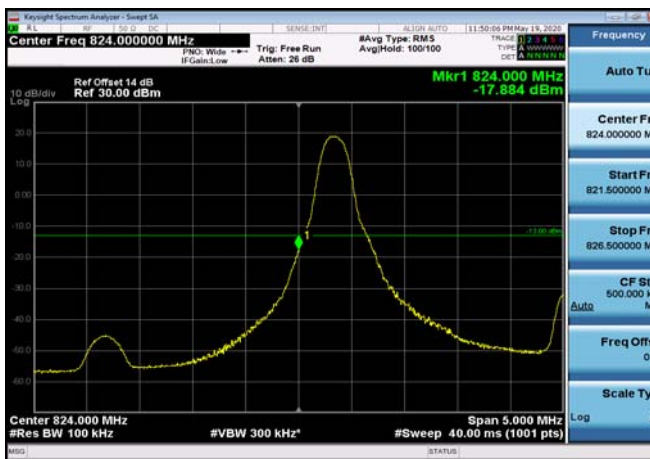

LowRange_FDD05_3MHz_825.5_OneRB
_low_QPSK

LowRange_FDD05_3MHz_825.5_OneRB
_low_Q16

LowRange_FDD05_3MHz_825.5_fullRB
_Low_QPSK

LowRange_FDD05_3MHz_825.5_fullRB
_Low_Q16

LowRange_FDD05_5MHz_826.5_OneRB
_low_QPSK