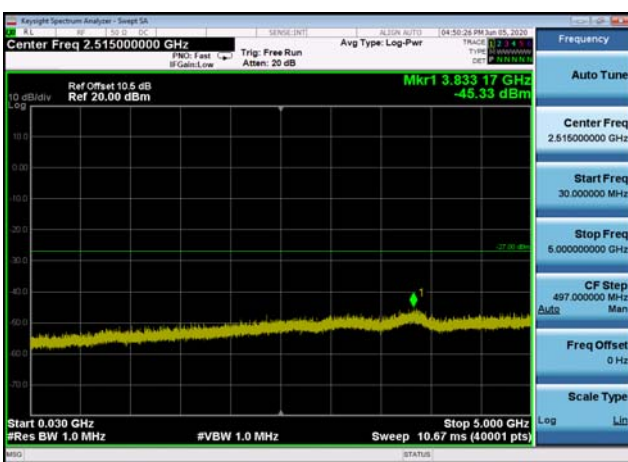

U-NII-1 ,Plot 2,30MHz~5000MHz-802.11n (20MHz),5220MHz