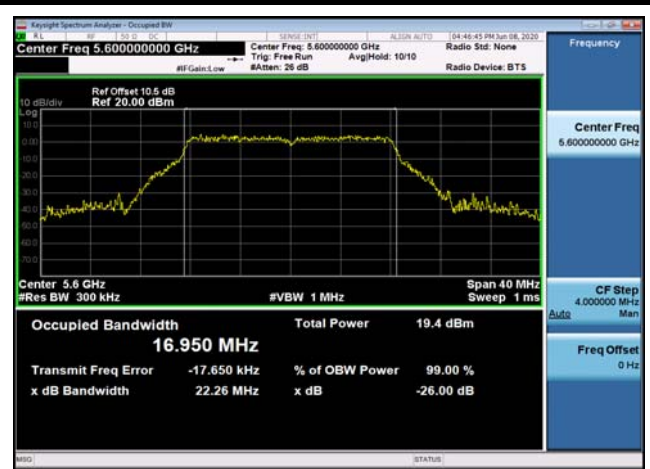

U-NII-2c 99% Bandwidth-802.11a(20MHz)
,5600MHz