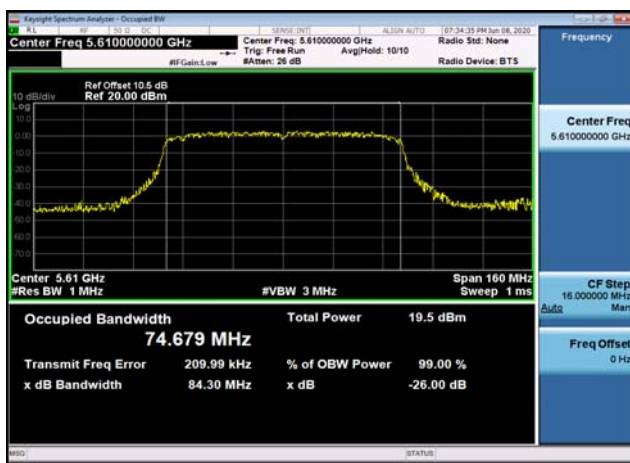

U-NII-2c 99% Bandwidth-802.11ac(40MHz)
,5510MHz

U-NII-2c 99% Bandwidth-802.11ac(40MHz)
,5590MHz

U-NII-2c 99% Bandwidth-802.11ac(40MHz),5670MHz

U-NII-2c 99% Bandwidth-802.11ac(80MHz),5530MHz

U-NII-2c 99% Bandwidth-802.11ac(80MHz),5610MHz