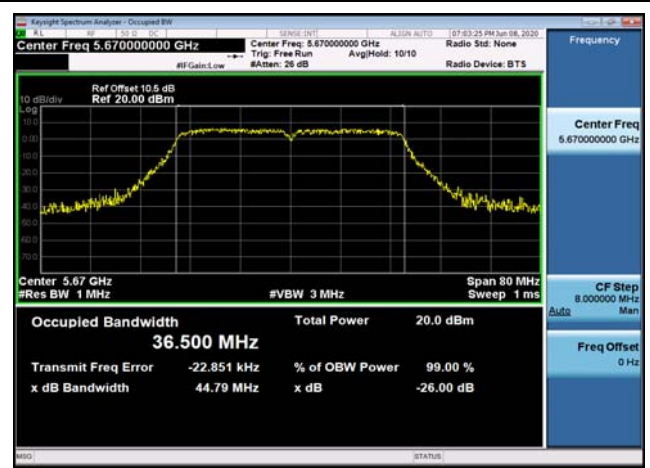

U-NII-2c 99% Bandwidth-802.11n(20MHz)
,5700MHz

U-NII-2c 99% Bandwidth-802.11n(40MHz)
,5510MHz

U-NII-2c 99% Bandwidth-802.11n(40MHz)
,5590MHz

U-NII-2c 99% Bandwidth-802.11n(40MHz)
,5670MHz

U-NII-2c 99% Bandwidth-802.11a(20MHz)
,5500MHz