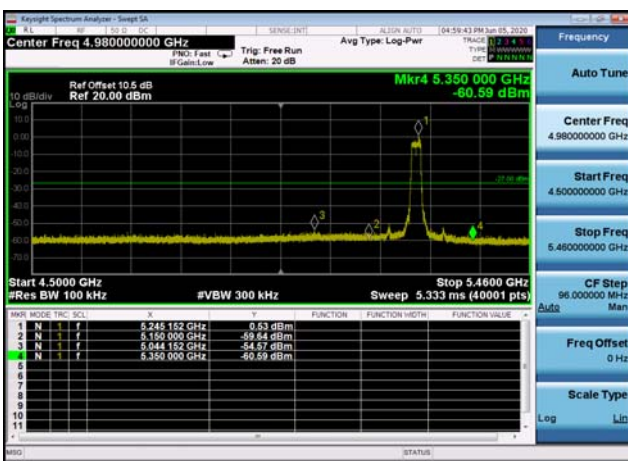

Conducted Band Edges and spurious emission

U-NII-1 ,Plot 1,Band Edge-802.11n(20M Hz),5180MHz

U-NII-1 ,Plot 1,Band Edge-802.11n(20M Hz),5220MHz

U-NII-1 ,Plot 1,Band Edge-802.11n(20M Hz),5240MHz

U-NII-1 ,Plot 2,30MHz~5000MHz-802.11n (20MHz),5180MHz