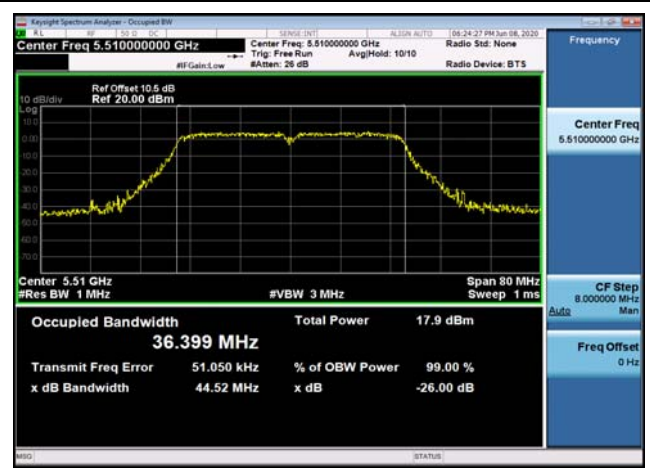

U-NII-2c 99% Bandwidth-802.11n(40MHz)
,5510MHz