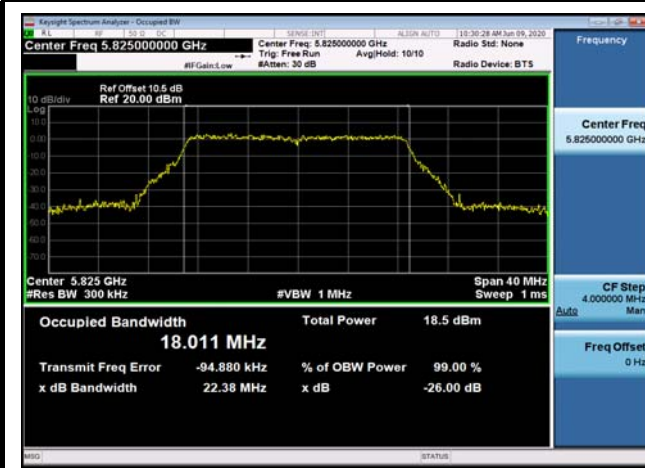

U-NII-3 99% Bandwidth-802.11ac(20MHz)
,5825MHz