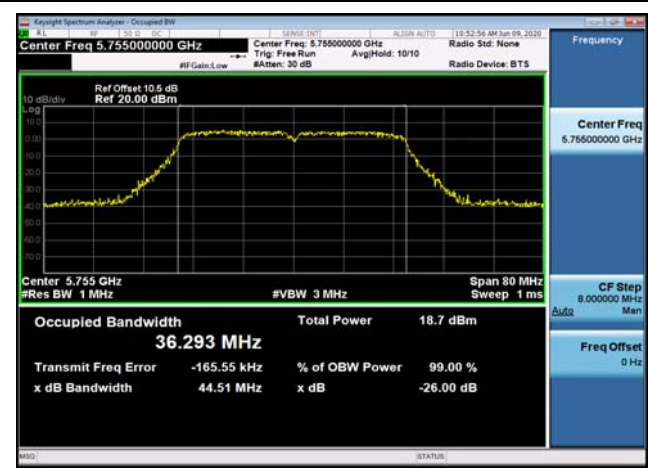

U-NII-3 99% Bandwidth-802.11ac(40MHz)
,5755MHz