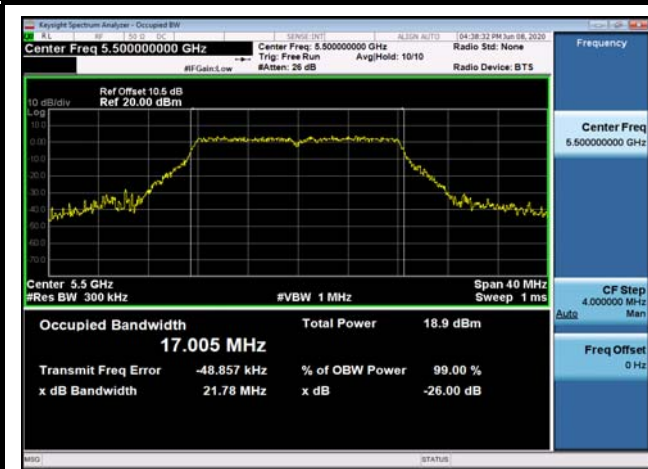

U-NII-2c 99% Bandwidth-802.11n(20MHz)
,5700MHz

U-NII-2c 99% Bandwidth-802.11n(40MHz)
,5510MHz

U-NII-2c 99% Bandwidth-802.11n(40MHz)
,5590MHz

U-NII-2c 99% Bandwidth-802.11n(40MHz)
,5670MHz

U-NII-2c 99% Bandwidth-802.11a(20MHz)
,5500MHz