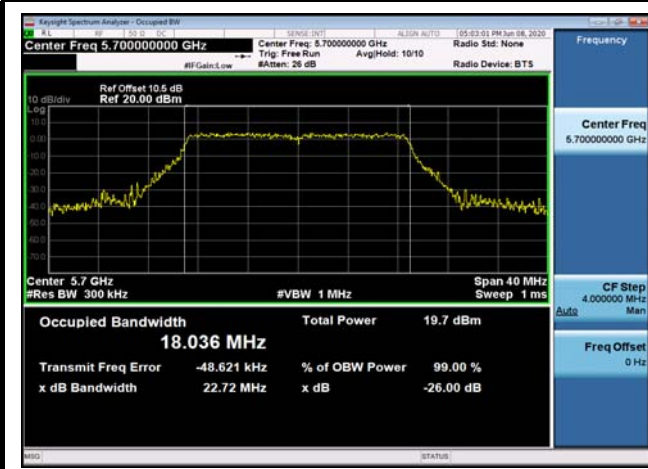

U-NII-2c 99% Bandwidth-802.11n(20MHz)
,5700MHz