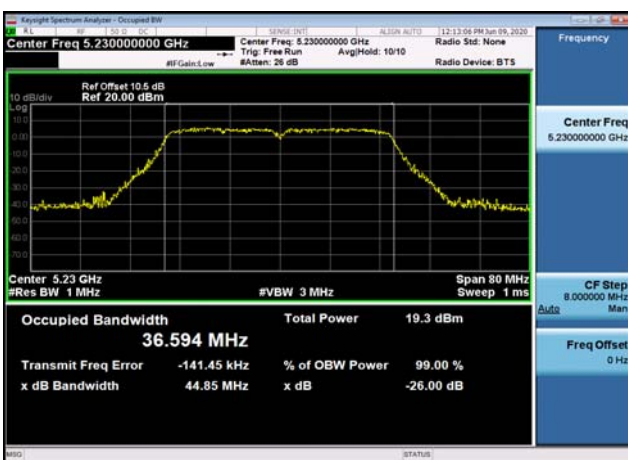

Test Plots

U-NII-1 99% Bandwidth-802.11n(20MHz)
,5180MHz

U-NII-1 99% Bandwidth-802.11n(20MHz)
,5220MHz

U-NII-1 99% Bandwidth-802.11n(20MHz)
,5240MHz

U-NII-1 99% Bandwidth-802.11n(40MHz)
,5190MHz

U-NII-1 99% Bandwidth-802.11n(40MHz)
,5230MHz