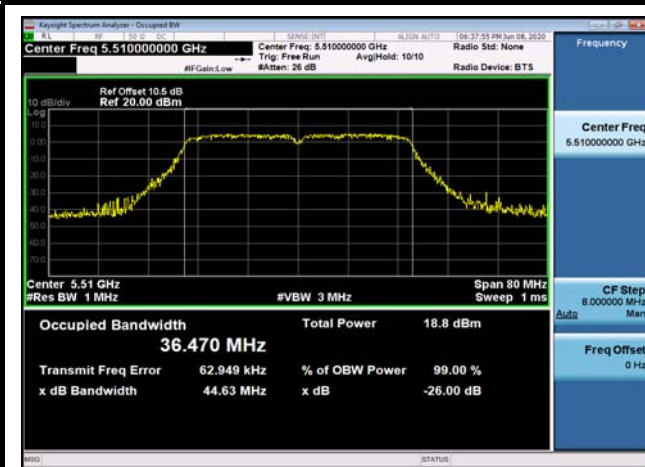

U-NII-2c 99% Bandwidth-802.11ac(40MHz)
,5510MHz