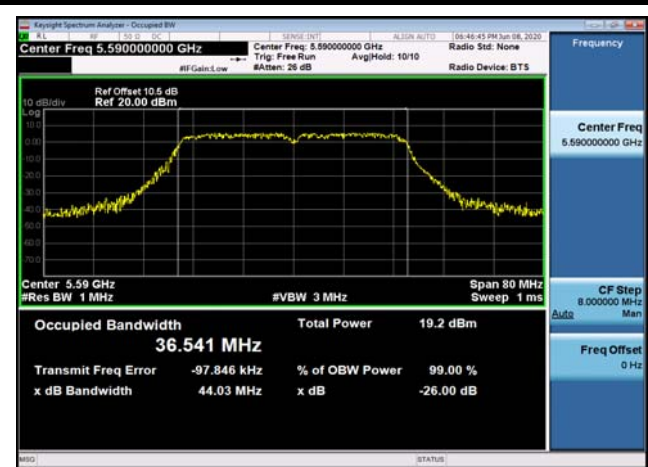

U-NII-2c 99% Bandwidth-802.11ac(40MHz)
,5590MHz