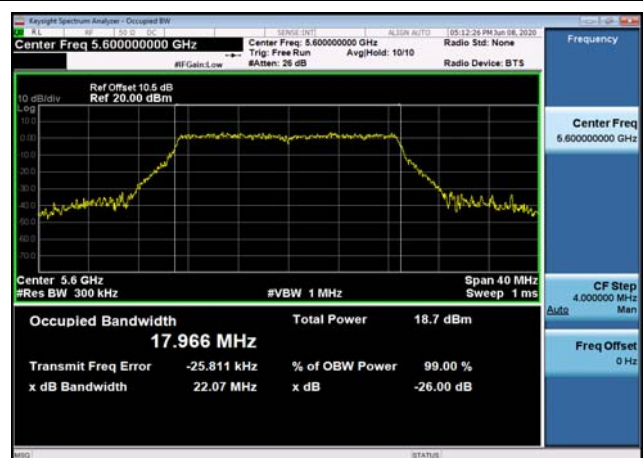

U-NII-2a 99% Bandwidth-802.11ac(40MHz),5270MHz

U-NII-2a 99% Bandwidth-802.11ac(40MHz),5310MHz

U-NII-2a 99% Bandwidth-802.11ac(80MHz),5290MHz

U-NII-2c 99% Bandwidth-802.11n(20MHz),5500MHz

U-NII-2c 99% Bandwidth-802.11n(20MHz),5600MHz