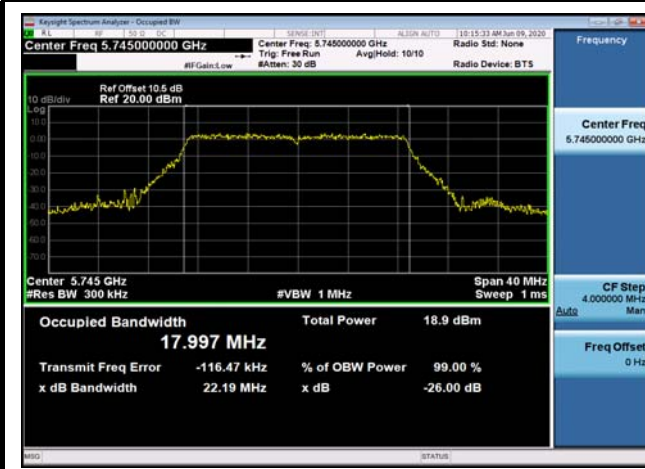

U-NII-3 99% Bandwidth-802.11a(20MHz)
,5745MHz

U-NII-3 99% Bandwidth-802.11a(20MHz)
,5785MHz

U-NII-3 99% Bandwidth-802.11a(20MHz)
,5825MHz

U-NII-3 99% Bandwidth-802.11ac(20MHz)
,5745MHz

U-NII-3 99% Bandwidth-802.11ac(20MHz)
,5785MHz