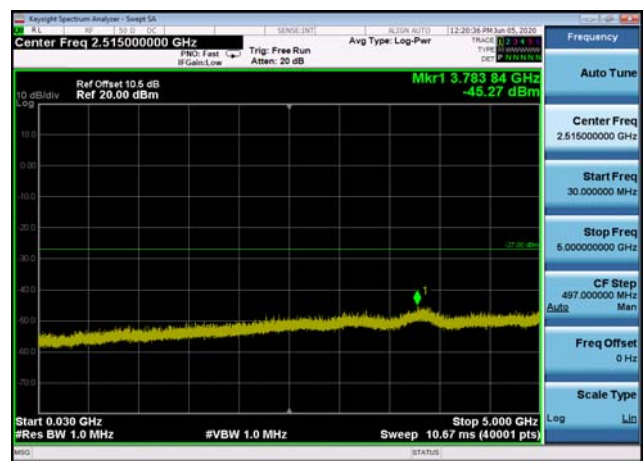

Conducted Band Edges and spurious emission

U-NII-1 ,Plot 1,Band Edge-802.11n(20M Hz),5180MHz

U-NII-1 ,Plot 1,Band Edge-802.11n(20M Hz),5220MHz

U-NII-1 ,Plot 1,Band Edge-802.11n(20M Hz),5240MHz

U-NII-1 ,Plot 2,30MHz~5000MHz-802.11n (20MHz),5180MHz