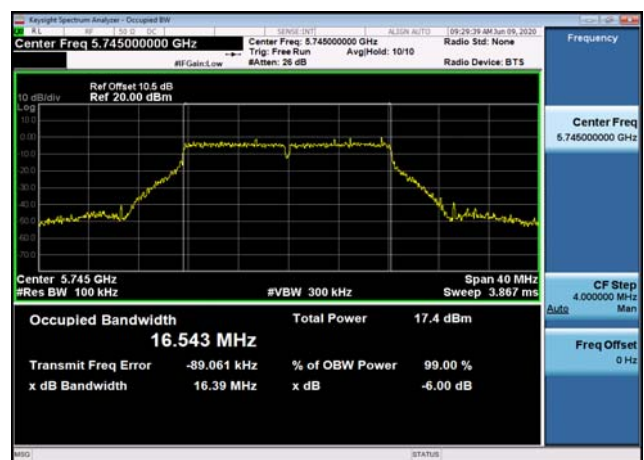

U-NII-3 6dB Bandwidth-802.11a(20MHz)
,5745MHz