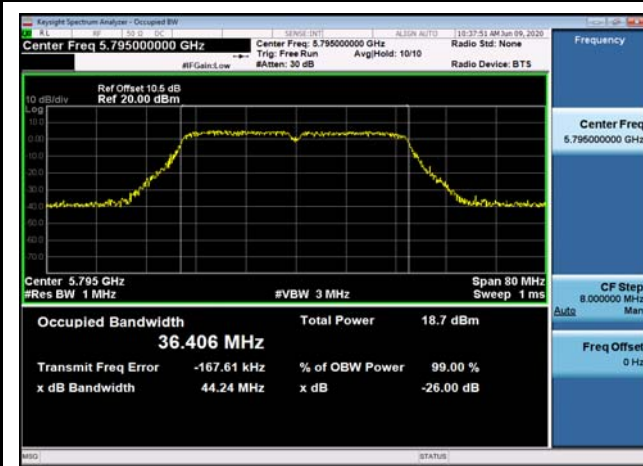

U-NII-3 99% Bandwidth-802.11n(20MHz),5745MHz

U-NII-3 99% Bandwidth-802.11n(20MHz),5785MHz

U-NII-3 99% Bandwidth-802.11n(20MHz)
,5825MHz

U-NII-3 99% Bandwidth-802.11n(40MHz)
,5755MHz

U-NII-3 99% Bandwidth-802.11n(40MHz)
,5795MHz