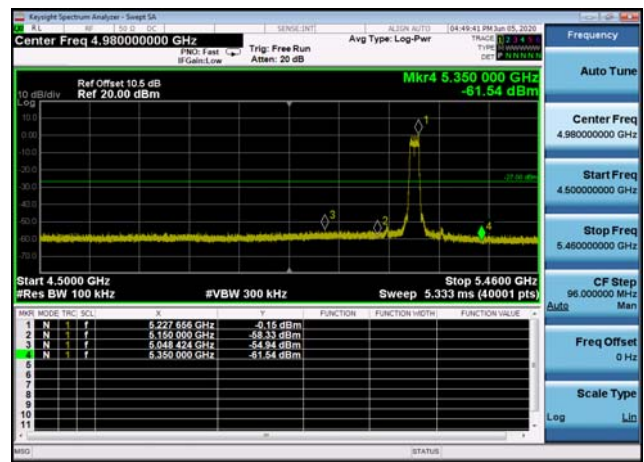

Conducted Band Edges and spurious emission

U-NII-1 ,Plot 1,Band Edge-802.11n(20M Hz),5180MHz

U-NII-1 ,Plot 1,Band Edge-802.11n(20M Hz),5220MHz

U-NII-1 ,Plot 1,Band Edge-802.11n(20M Hz),5240MHz

U-NII-1 ,Plot 2,30MHz~5000MHz-802.11n (20MHz),5180MHz