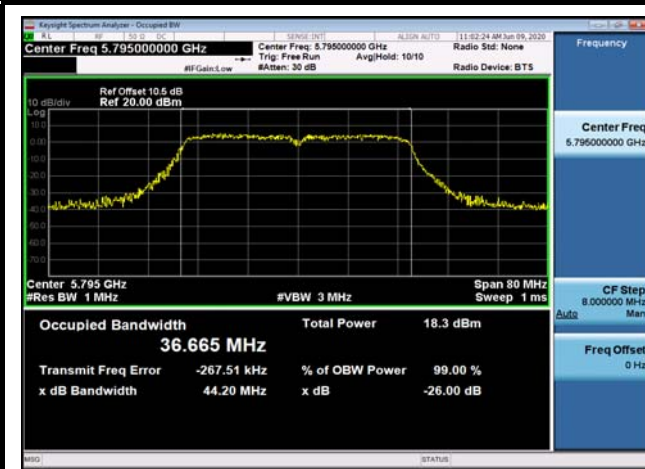

U-NII-3 99% Bandwidth-802.11ac(40MHz)
,5795MHz