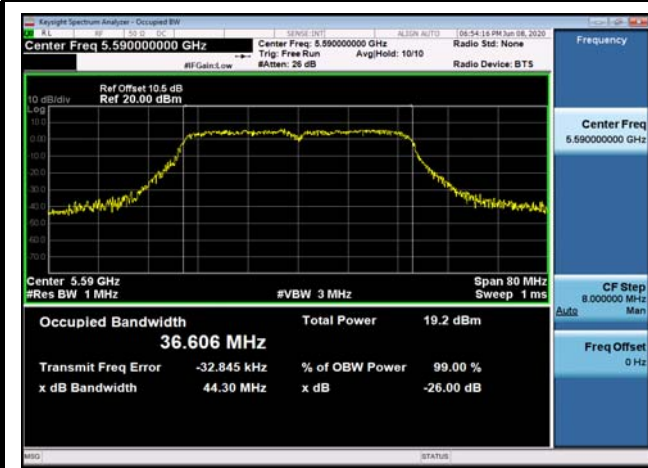

U-NII-2c 99% Bandwidth-802.11n(40MHz)
,5590MHz