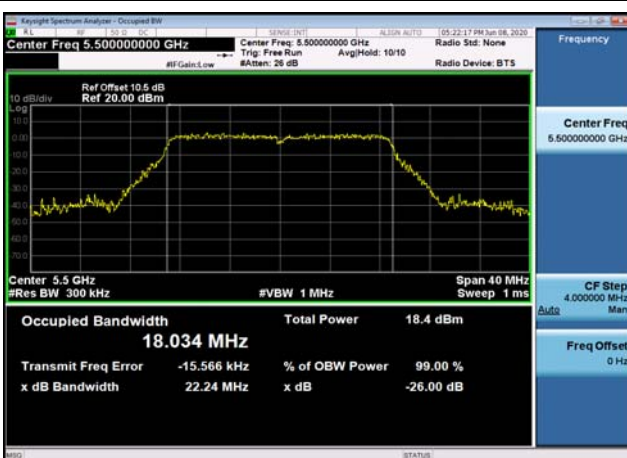

U-NII-2a 99% Bandwidth-802.11ac(40MHz),5270MHz

U-NII-2a 99% Bandwidth-802.11ac(40MHz),5310MHz

U-NII-2a 99% Bandwidth-802.11ac(80MHz),5290MHz

U-NII-2c 99% Bandwidth-802.11n(20MHz),5500MHz

U-NII-2c 99% Bandwidth-802.11n(20MHz),5600MHz

U-NII-2c 99% Bandwidth-802.11n(20MHz)
,5700MHz

U-NII-2c 99% Bandwidth-802.11n(40MHz)
,5510MHz

U-NII-2c 99% Bandwidth-802.11n(40MHz)
,5590MHz

U-NII-2c 99% Bandwidth-802.11n(40MHz)
,5670MHz

U-NII-2c 99% Bandwidth-802.11a(20MHz)
,5500MHz