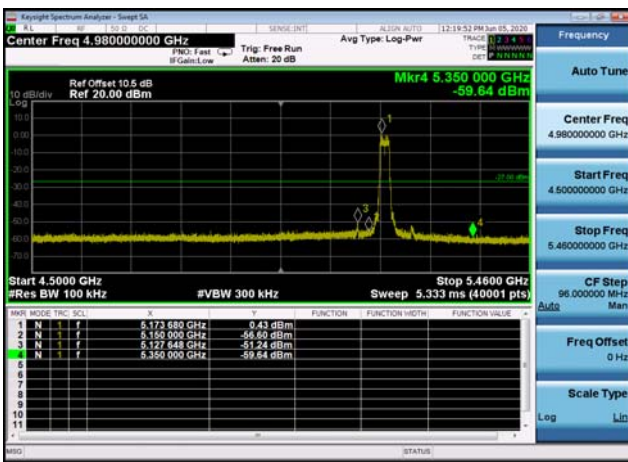

Conducted Band Edges and spurious emission

U-NII-1 ,Plot 1,Band Edge-802.11n(20M Hz),5180MHz