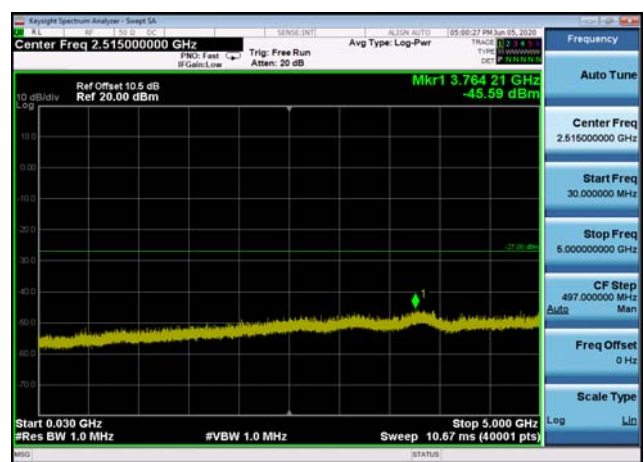

U-NII-1 ,Plot 2,30MHz~5000MHz-802.11n (20MHz),5240MHz