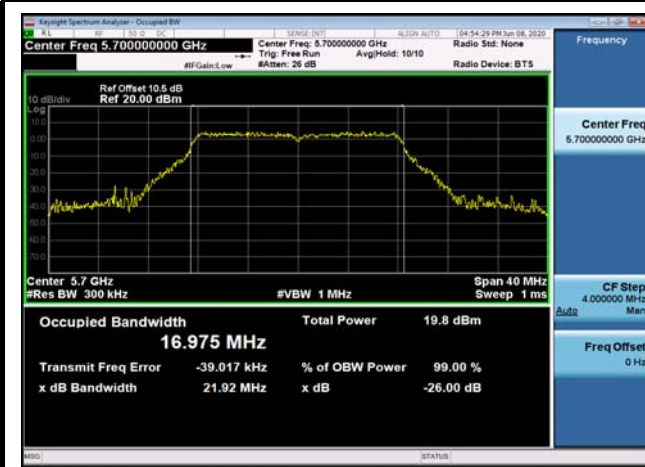

U-NII-2c 99% Bandwidth-802.11a(20MHz)
,5700MHz