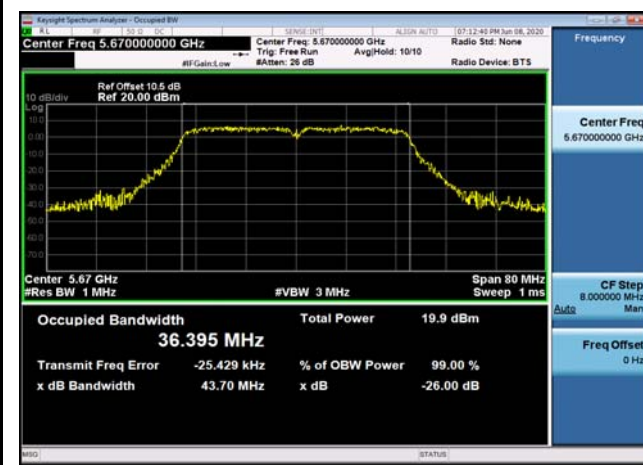

U-NII-2c 99% Bandwidth-802.11ac(40MHz)
,5510MHz

U-NII-2c 99% Bandwidth-802.11ac(40MHz)
,5590MHz

U-NII-2c 99% Bandwidth-802.11ac(40MHz),5670MHz

U-NII-2c 99% Bandwidth-802.11ac(80MHz),5530MHz

U-NII-2c 99% Bandwidth-802.11ac(80MHz),5610MHz