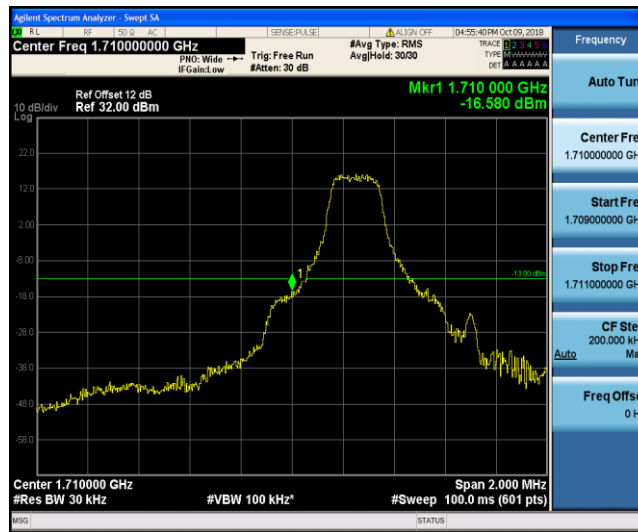

Test Graphs

Band4_1.4MHz_QPSK_19957_1RB#0