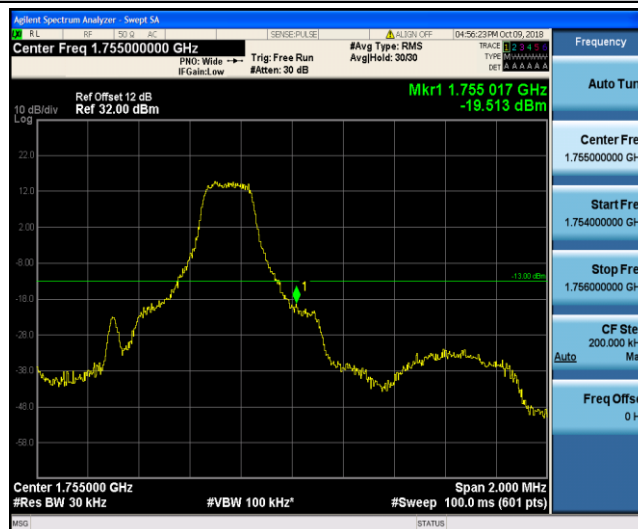

Band4	20MHz	QPSK	20050	1RB#0	-26.63	PASS
Band4	20MHz	QPSK	20050	100RB#0	-29.21	PASS
Band4	20MHz	QPSK	20300	1RB#99	-28.49	PASS
Band4	20MHz	QPSK	20300	100RB#0	-35.06	PASS
Band4	20MHz	16QAM	20050	1RB#0	-27.86	PASS
Band4	20MHz	16QAM	20050	100RB#0	-30.16	PASS
Band4	20MHz	16QAM	20300	1RB#99	-27.11	PASS
Band4	20MHz	16QAM	20300	100RB#0	-35.14	PASS

Test Graphs

Band4_1.4MHz_QPSK_19957_1RB#0

Band4_1.4MHz_QPSK_19957_6RB#0

Band4_1.4MHz_QPSK_20393_1RB#5

Band4_1.4MHz_QPSK_20393_6RB#0

Band4_1.4MHz_16QAM_19957_1RB#0

Band4_1.4MHz_16QAM_19957_6RB#0

Band4_1.4MHz_16QAM_20393_1RB#5