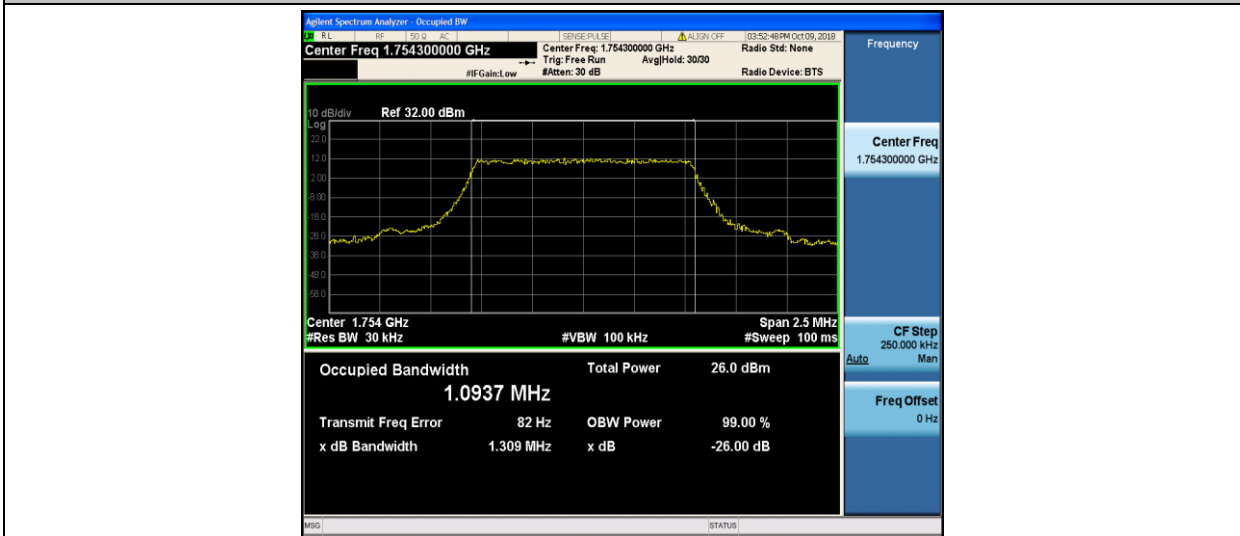

Band4_1.4MHz_QPSK_20393_6RB#0