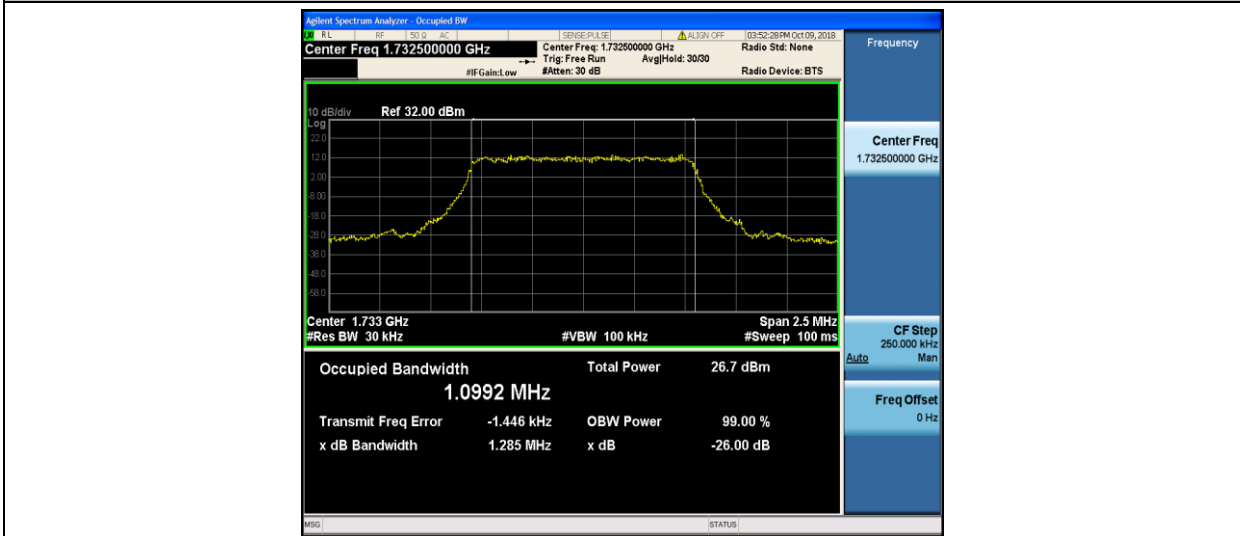

Band4_1.4MHz_QPSK_20175_6RB#0