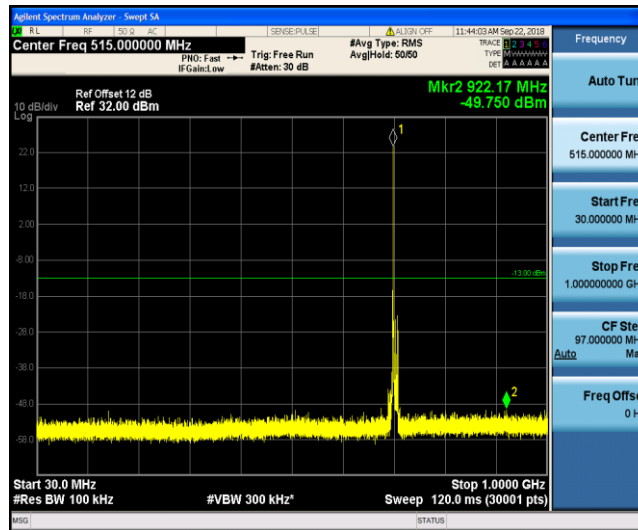

Band12\_10MHz\_QPSK\_23130\_1RB#0

Band12\_10MHz\_16QAM\_23060\_1RB#0

Band12\_10MHz\_16QAM\_23060\_1RB#0

Band12\_10MHz\_16QAM\_23095\_1RB#0

Band12\_10MHz\_16QAM\_23095\_1RB#0

Band12\_10MHz\_16QAM\_23130\_1RB#0