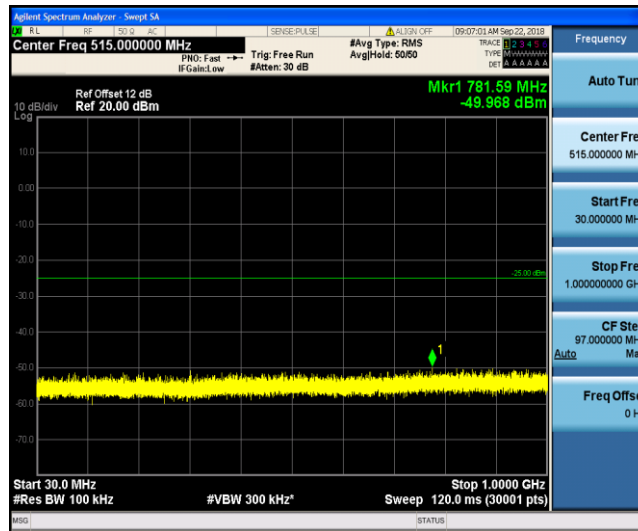

Band7_10MHz_16QAM_21400_1RB#0

Band7_15MHz_QPSK_20825_1RB#0