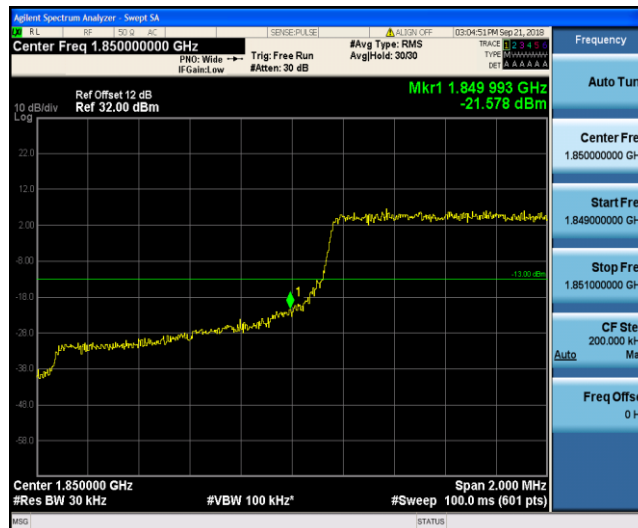

Band2_1.4MHz_QPSK_18607_6RB#0