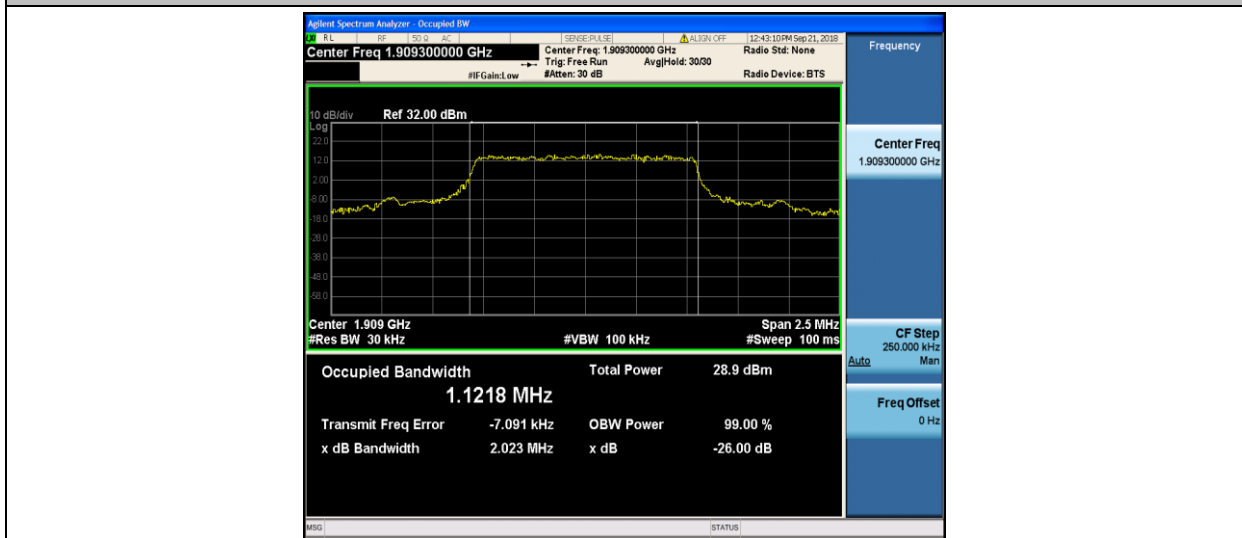

Band2_1.4MHz_QPSK_19193_6RB#0