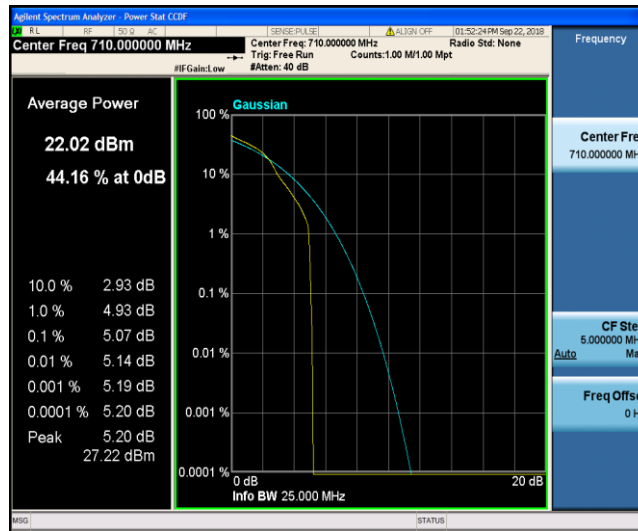

Band17_10MHz_16QAM_23790_1RB#0

Band17_10MHz_16QAM_23790_50RB#0

Band17_10MHz_16QAM_23800_1RB#0

Band17_10MHz_16QAM_23800_50RB#0

8.3 Appendix C: 26dB Bandwidth and Occupied Bandwidth

Test Result

Band	Bandwidth	Modulation	Channel	RB Configuration	Occupied Bandwidth (MHz)	26dB Bandwidth (MHz)	Verdict
Band2	1.4MHz	QPSK	18607	6RB#0	1.1026	1.423	PASS
Band2	1.4MHz	QPSK	18900	6RB#0	1.0931	1.307	PASS
Band2	1.4MHz	QPSK	19193	6RB#0	1.1218	2.023	PASS
Band2	1.4MHz	16QAM	18607	6RB#0	1.1055	1.352	PASS
Band2	1.4MHz	16QAM	18900	6RB#0	1.0989	1.326	PASS
Band2	1.4MHz	16QAM	19193	6RB#0	1.1259	2.220	PASS
Band2	3MHz	QPSK	18615	15RB#0	2.6869	2.967	PASS
Band2	3MHz	QPSK	18900	15RB#0	2.6861	2.963	PASS
Band2	3MHz	QPSK	19185	15RB#0	2.6955	4.595	PASS
Band2	3MHz	16QAM	18615	15RB#0	2.6876	2.975	PASS
Band2	3MHz	16QAM	18900	15RB#0	2.6851	2.943	PASS
Band2	3MHz	16QAM	19185	15RB#0	2.6943	3.961	PASS
Band2	5MHz	QPSK	18625	25RB#0	4.4948	5.023	PASS
Band2	5MHz	QPSK	18900	25RB#0	4.4977	5.038	PASS
Band2	5MHz	QPSK	19175	25RB#0	4.5388	6.403	PASS
Band2	5MHz	16QAM	18625	25RB#0	4.4943	5.005	PASS
Band2	5MHz	16QAM	18900	25RB#0	4.4976	4.993	PASS
Band2	5MHz	16QAM	19175	25RB#0	4.5356	7.217	PASS
Band2	10MHz	QPSK	18650	50RB#0	8.9306	9.667	PASS
Band2	10MHz	QPSK	18900	50RB#0	8.9235	9.717	PASS
Band2	10MHz	QPSK	19150	50RB#0	8.9508	10.37	PASS
Band2	10MHz	16QAM	18650	50RB#0	8.9315	9.675	PASS
Band2	10MHz	16QAM	18900	50RB#0	8.9548	9.708	PASS
Band2	10MHz	16QAM	19150	50RB#0	8.9408	10.25	PASS
Band2	15MHz	QPSK	18675	75RB#0	13.414	14.74	PASS
Band2	15MHz	QPSK	18900	75RB#0	13.408	14.67	PASS
Band2	15MHz	QPSK	19125	75RB#0	13.418	14.63	PASS
Band2	15MHz	16QAM	18675	75RB#0	13.406	14.63	PASS
Band2	15MHz	16QAM	18900	75RB#0	13.389	14.64	PASS
Band2	15MHz	16QAM	19125	75RB#0	13.391	14.66	PASS
Band2	20MHz	QPSK	18700	100RB#0	17.823	19.31	PASS
Band2	20MHz	QPSK	18900	100RB#0	17.864	19.21	PASS
Band2	20MHz	QPSK	19100	100RB#0	17.802	19.09	PASS
Band2	20MHz	16QAM	18700	100RB#0	17.837	19.29	PASS
Band2	20MHz	16QAM	18900	100RB#0	17.859	19.27	PASS
Band2	20MHz	16QAM	19100	100RB#0	17.802	19.23	PASS
Band5	1.4MHz	QPSK	20407	6RB#0	1.0960	1.315	PASS
Band5	1.4MHz	QPSK	20525	6RB#0	1.0957	1.319	PASS