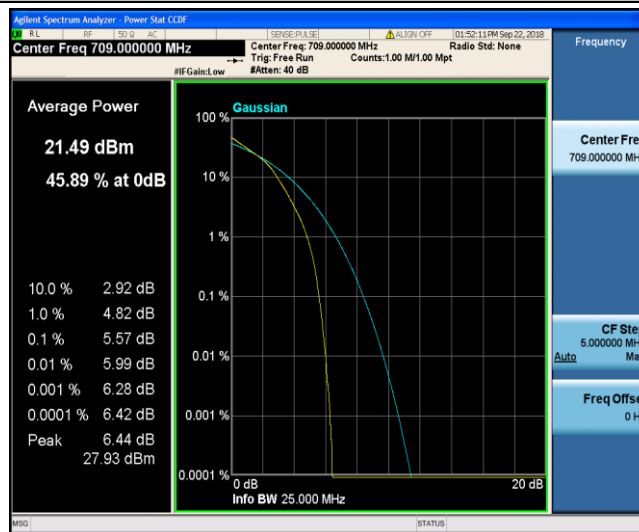

Band17_10MHz_16QAM_23780_50RB#0