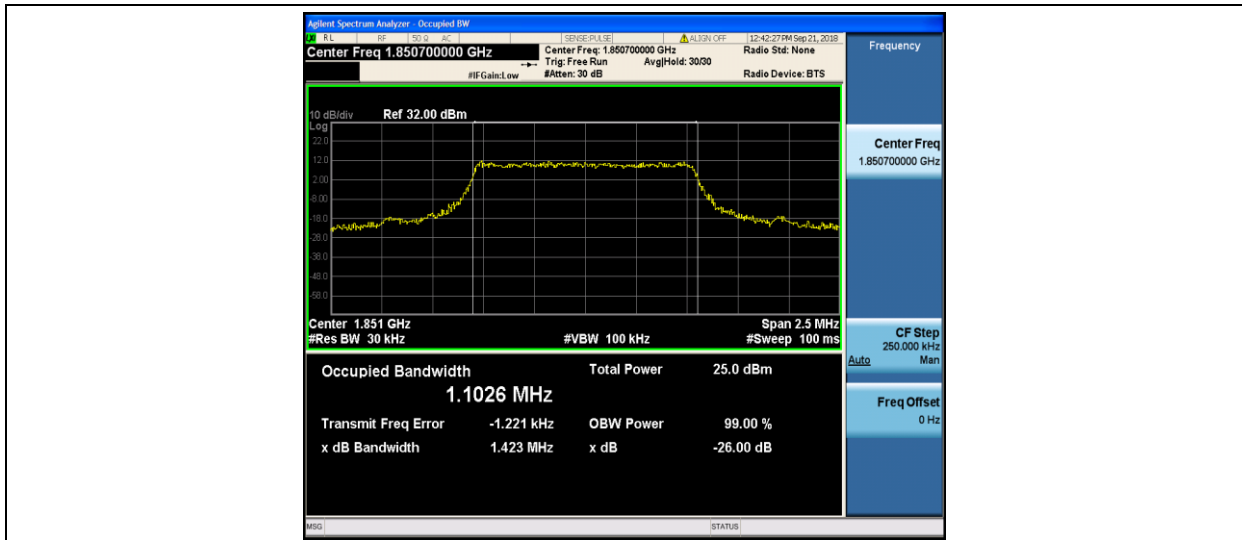

Test Graphs

Band2_1.4MHz_QPSK_18607_6RB#0