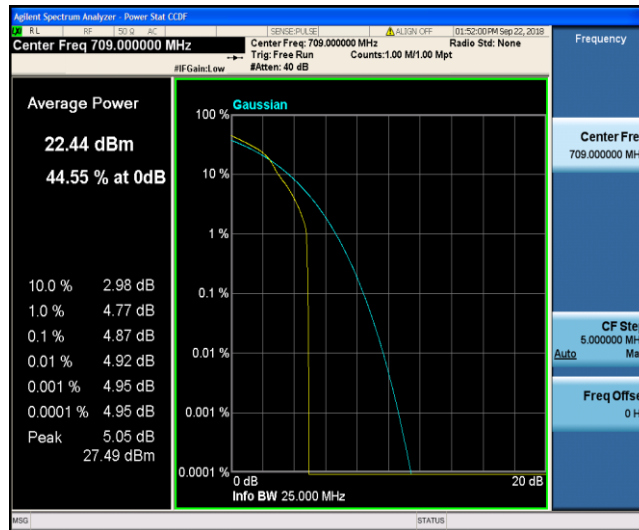

Band17_10MHz_16QAM_23780_1RB#0