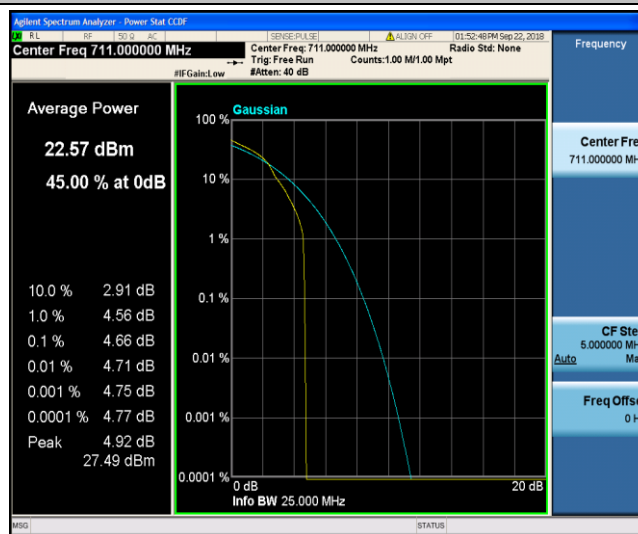

Band17_10MHz_16QAM_23790_1RB#0

Band17_10MHz_16QAM_23790_50RB#0

Band17_10MHz_16QAM_23800_1RB#0

Band17_10MHz_16QAM_23800_50RB#0

8.3 Appendix C: 26dB Bandwidth and Occupied Bandwidth

Test Result

Band	Bandwidth	Modulation	Channel	RB Configuration	Occupied Bandwidth (MHz)	26dB Bandwidth (MHz)	Verdict
Band2	1.4MHz	QPSK	18607	6RB#0	1.1026	1.423	PASS
Band2	1.4MHz	QPSK	18900	6RB#0	1.0931	1.307	PASS
Band2	1.4MHz	QPSK	19193	6RB#0	1.1218	2.023	PASS
Band2	1.4MHz	16QAM	18607	6RB#0	1.1055	1.352	PASS
Band2	1.4MHz	16QAM	18900	6RB#0	1.0989	1.326	PASS
Band2	1.4MHz	16QAM	19193	6RB#0	1.1259	2.220	PASS
Band2	3MHz	QPSK	18615	15RB#0	2.6869	2.967	PASS
Band2	3MHz	QPSK	18900	15RB#0	2.6861	2.963	PASS
Band2	3MHz	QPSK	19185	15RB#0	2.6955	4.595	PASS
Band2	3MHz	16QAM	18615	15RB#0	2.6876	2.975	PASS
Band2	3MHz	16QAM	18900	15RB#0	2.6851	2.943	PASS
Band2	3MHz	16QAM	19185	15RB#0	2.6943	3.961	PASS
Band2	5MHz	QPSK	18625	25RB#0	4.4948	5.023	PASS
Band2	5MHz	QPSK	18900	25RB#0	4.4977	5.038	PASS
Band2	5MHz	QPSK	19175	25RB#0	4.5388	6.403	PASS
Band2	5MHz	16QAM	18625	25RB#0	4.4943	5.005	PASS
Band2	5MHz	16QAM	18900	25RB#0	4.4976	4.993	PASS
Band2	5MHz	16QAM	19175	25RB#0	4.5356	7.217	PASS
Band2	10MHz	QPSK	18650	50RB#0	8.9306	9.667	PASS
Band2	10MHz	QPSK	18900	50RB#0	8.9235	9.717	PASS
Band2	10MHz	QPSK	19150	50RB#0	8.9508	10.37	PASS
Band2	10MHz	16QAM	18650	50RB#0	8.9315	9.675	PASS
Band2	10MHz	16QAM	18900	50RB#0	8.9548	9.708	PASS
Band2	10MHz	16QAM	19150	50RB#0	8.9408	10.25	PASS
Band2	15MHz	QPSK	18675	75RB#0	13.414	14.74	PASS
Band2	15MHz	QPSK	18900	75RB#0	13.408	14.67	PASS
Band2	15MHz	QPSK	19125	75RB#0	13.418	14.63	PASS
Band2	15MHz	16QAM	18675	75RB#0	13.406	14.63	PASS
Band2	15MHz	16QAM	18900	75RB#0	13.389	14.64	PASS
Band2	15MHz	16QAM	19125	75RB#0	13.391	14.66	PASS
Band2	20MHz	QPSK	18700	100RB#0	17.823	19.31	PASS
Band2	20MHz	QPSK	18900	100RB#0	17.864	19.21	PASS
Band2	20MHz	QPSK	19100	100RB#0	17.802	19.09	PASS
Band2	20MHz	16QAM	18700	100RB#0	17.837	19.29	PASS
Band2	20MHz	16QAM	18900	100RB#0	17.859	19.27	PASS
Band2	20MHz	16QAM	19100	100RB#0	17.802	19.23	PASS
Band5	1.4MHz	QPSK	20407	6RB#0	1.0960	1.315	PASS
Band5	1.4MHz	QPSK	20525	6RB#0	1.0957	1.319	PASS