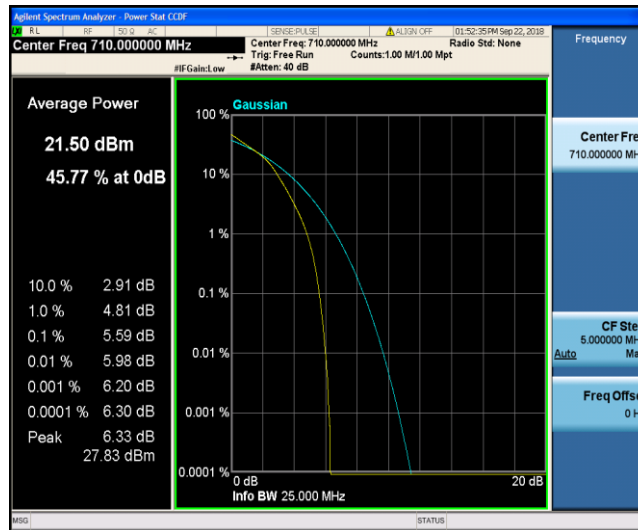

Band17_10MHz_16QAM_23790_1RB#0

Band17_10MHz_16QAM_23790_50RB#0

Band17_10MHz_16QAM_23800_1RB#0

Band17_10MHz_16QAM_23800_50RB#0

8.3 Appendix C: 26dB Bandwidth and Occupied Bandwidth

Test Result

Band	Bandwidth	Modulation	Channel	RB Configuration	Occupied Bandwidth (MHz)	26dB Bandwidth (MHz)	Verdict
Band2	1.4MHz	QPSK	18607	6RB#0	1.1026	1.423	PASS
Band2	1.4MHz	QPSK	18900	6RB#0	1.0931	1.307	PASS
Band2	1.4MHz	QPSK	19193	6RB#0	1.1218	2.023	PASS
Band2	1.4MHz	16QAM	18607	6RB#0	1.1055	1.352	PASS
Band2	1.4MHz	16QAM	18900	6RB#0	1.0989	1.326	PASS
Band2	1.4MHz	16QAM	19193	6RB#0	1.1259	2.220	PASS
Band2	3MHz	QPSK	18615	15RB#0	2.6869	2.967	PASS
Band2	3MHz	QPSK	18900	15RB#0	2.6861	2.963	PASS
Band2	3MHz	QPSK	19185	15RB#0	2.6955	4.595	PASS
Band2	3MHz	16QAM	18615	15RB#0	2.6876	2.975	PASS
Band2	3MHz	16QAM	18900	15RB#0	2.6851	2.943	PASS
Band2	3MHz	16QAM	19185	15RB#0	2.6943	3.961	PASS
Band2	5MHz	QPSK	18625	25RB#0	4.4948	5.023	PASS
Band2	5MHz	QPSK	18900	25RB#0	4.4977	5.038	PASS
Band2	5MHz	QPSK	19175	25RB#0	4.5388	6.403	PASS
Band2	5MHz	16QAM	18625	25RB#0	4.4943	5.005	PASS
Band2	5MHz	16QAM	18900	25RB#0	4.4976	4.993	PASS
Band2	5MHz	16QAM	19175	25RB#0	4.5356	7.217	PASS
Band2	10MHz	QPSK	18650	50RB#0	8.9306	9.667	PASS
Band2	10MHz	QPSK	18900	50RB#0	8.9235	9.717	PASS
Band2	10MHz	QPSK	19150	50RB#0	8.9508	10.37	PASS
Band2	10MHz	16QAM	18650	50RB#0	8.9315	9.675	PASS
Band2	10MHz	16QAM	18900	50RB#0	8.9548	9.708	PASS
Band2	10MHz	16QAM	19150	50RB#0	8.9408	10.25	PASS
Band2	15MHz	QPSK	18675	75RB#0	13.414	14.74	PASS
Band2	15MHz	QPSK	18900	75RB#0	13.408	14.67	PASS
Band2	15MHz	QPSK	19125	75RB#0	13.418	14.63	PASS
Band2	15MHz	16QAM	18675	75RB#0	13.406	14.63	PASS
Band2	15MHz	16QAM	18900	75RB#0	13.389	14.64	PASS
Band2	15MHz	16QAM	19125	75RB#0	13.391	14.66	PASS
Band2	20MHz	QPSK	18700	100RB#0	17.823	19.31	PASS
Band2	20MHz	QPSK	18900	100RB#0	17.864	19.21	PASS
Band2	20MHz	QPSK	19100	100RB#0	17.802	19.09	PASS
Band2	20MHz	16QAM	18700	100RB#0	17.837	19.29	PASS
Band2	20MHz	16QAM	18900	100RB#0	17.859	19.27	PASS
Band2	20MHz	16QAM	19100	100RB#0	17.802	19.23	PASS
Band5	1.4MHz	QPSK	20407	6RB#0	1.0960	1.315	PASS
Band5	1.4MHz	QPSK	20525	6RB#0	1.0957	1.319	PASS