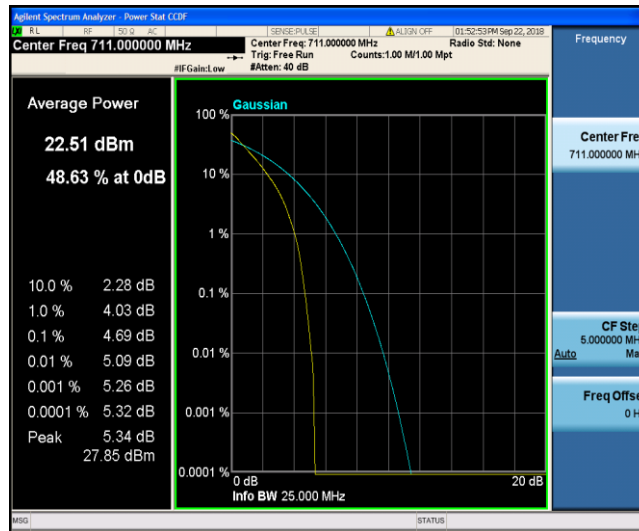

Band17_10MHz_QPSK_23800_50RB#0