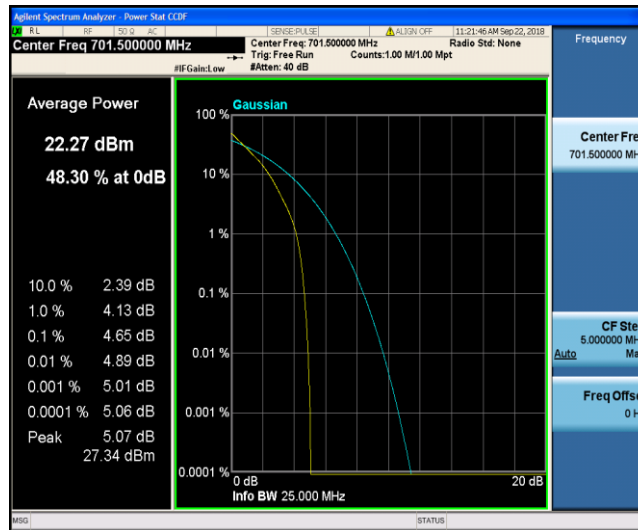

Band12\_3MHz\_16QAM\_23095\_1RB#0

Band12\_3MHz\_16QAM\_23095\_15RB#0

Band12\_3MHz\_16QAM\_23165\_1RB#0

Band12\_3MHz\_16QAM\_23165\_15RB#0

Band12\_5MHz\_QPSK\_23035\_1RB#0

Band12\_5MHz\_QPSK\_23035\_25RB#0

Band12\_5MHz\_QPSK\_23095\_1RB#0