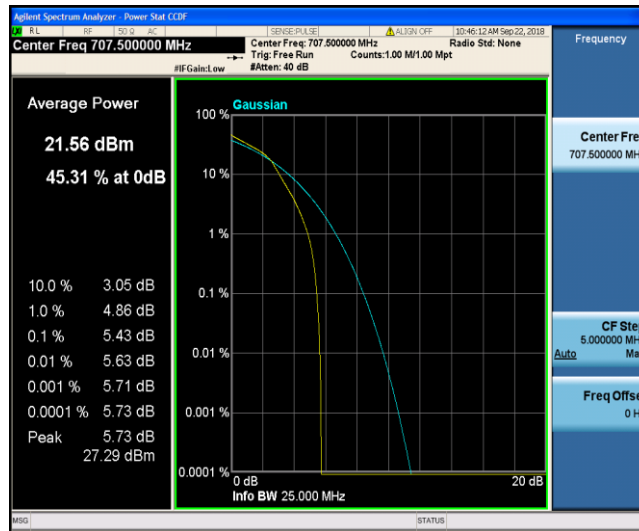

Band12_1.4MHz_16QAM_23095_1RB#0

Band12_1.4MHz_16QAM_23095_6RB#0