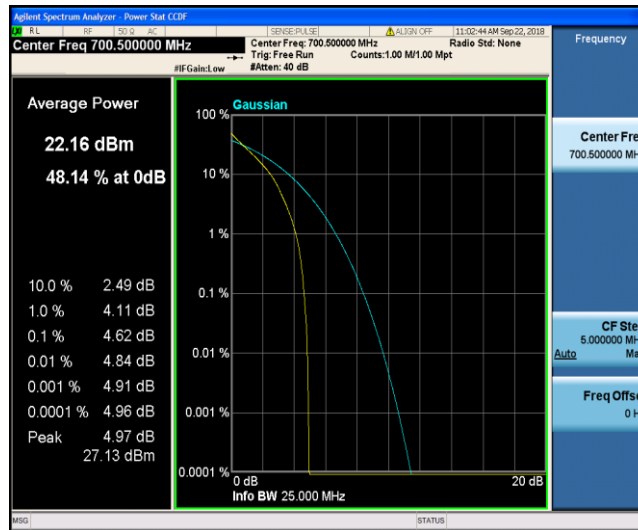

Band12\_1.4MHz\_16QAM\_23017\_6RB#0

Band12\_1.4MHz\_16QAM\_23095\_1RB#0

Band12\_1.4MHz\_16QAM\_23095\_6RB#0

Band12\_1.4MHz\_16QAM\_23173\_1RB#0

Band12\_1.4MHz\_16QAM\_23173\_6RB#0

Band12\_3MHz\_QPSK\_23025\_1RB#0