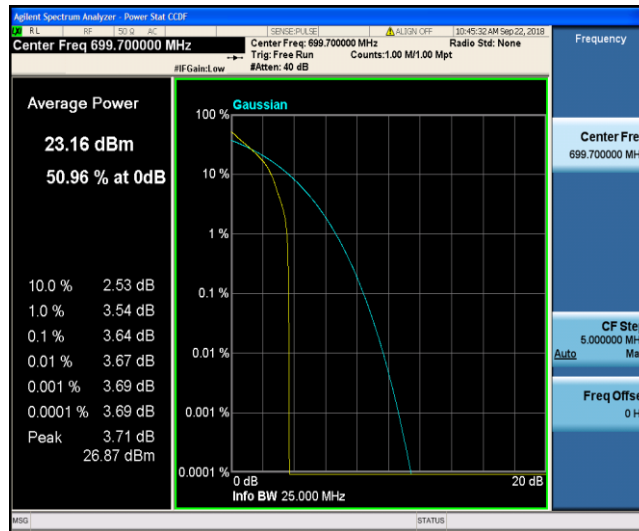

Band7\_20MHz\_16QAM\_20850\_100RB#0

Band7\_20MHz\_16QAM\_21100\_1RB#0

Band7\_20MHz\_16QAM\_21100\_100RB#0

Band7\_20MHz\_16QAM\_21350\_1RB#0

Band7\_20MHz\_16QAM\_21350\_100RB#0

Band12\_1.4MHz\_QPSK\_23017\_1RB#0