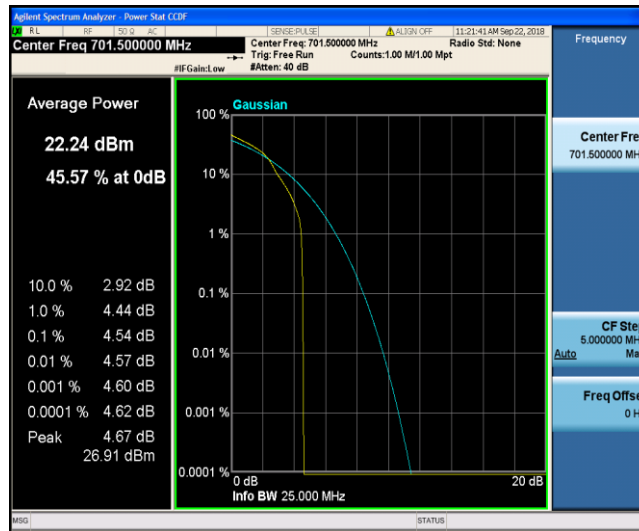

Band12_5MHz_QPSK_23155_25RB#0

Band12_5MHz_16QAM_23035_1RB#0