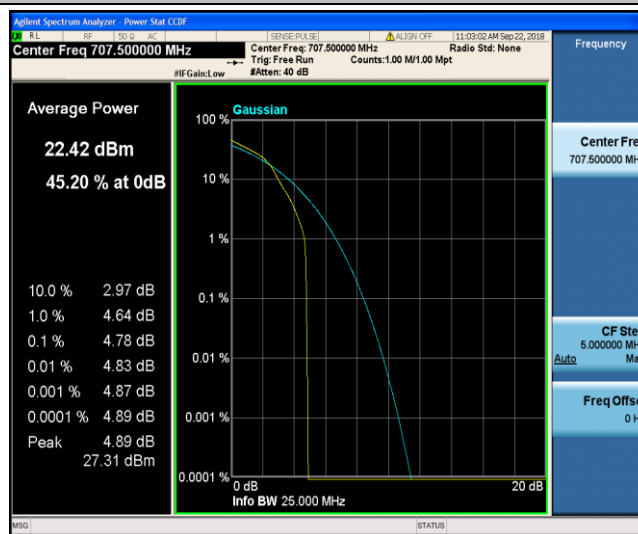

Band12\_3MHz\_QPSK\_23025\_15RB#0

Band12\_3MHz\_QPSK\_23095\_1RB#0

Band12\_3MHz\_QPSK\_23095\_15RB#0

Band12\_3MHz\_QPSK\_23165\_1RB#0

Band12\_3MHz\_QPSK\_23165\_15RB#0

Band12\_3MHz\_16QAM\_23025\_1RB#0

Band12\_3MHz\_16QAM\_23025\_15RB#0