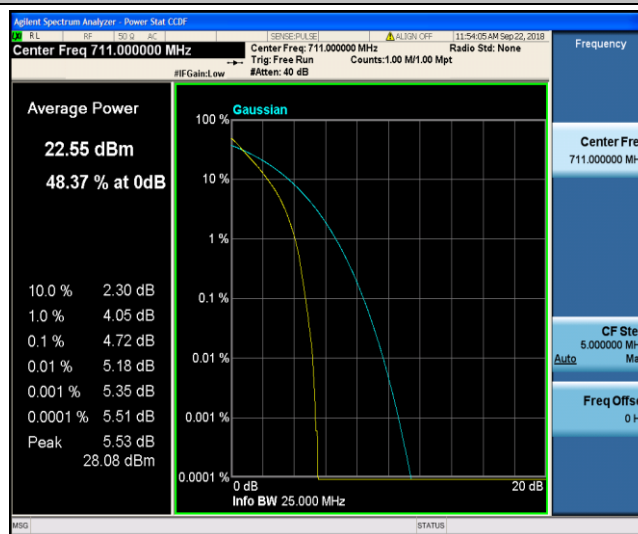

Band12_10MHz_QPSK_23130_1RB#0

Band12_10MHz_QPSK_23130_50RB#0