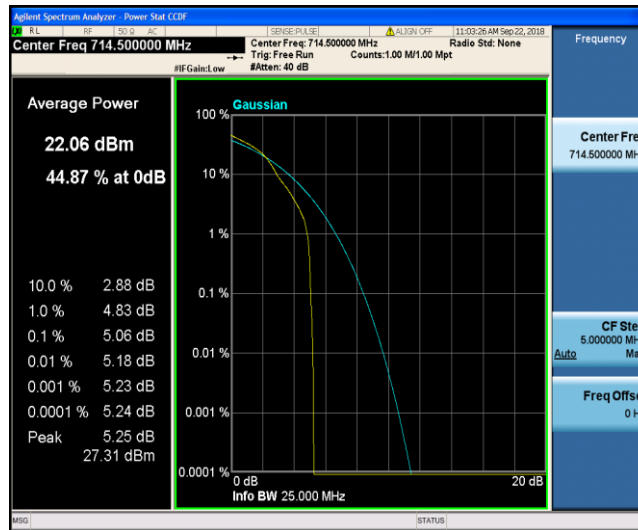

Band12_3MHz_16QAM_23095_15RB#0

Band12_3MHz_16QAM_23165_1RB#0