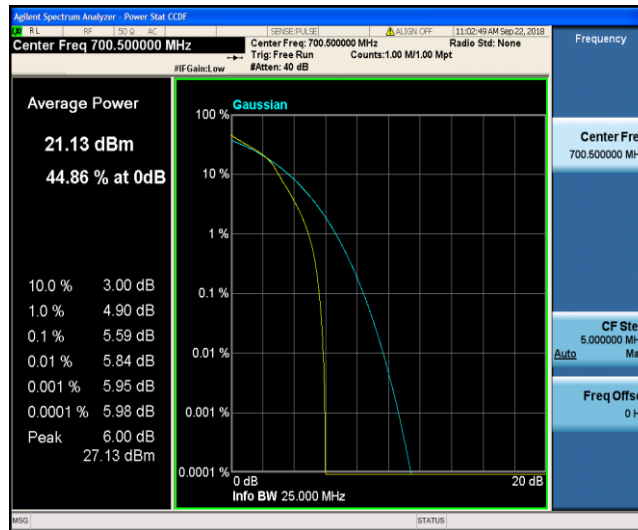

Band12\_3MHz\_QPSK\_23025\_15RB#0

Band12\_3MHz\_QPSK\_23095\_1RB#0

Band12\_3MHz\_QPSK\_23095\_15RB#0

Band12\_3MHz\_QPSK\_23165\_1RB#0

Band12\_3MHz\_QPSK\_23165\_15RB#0

Band12\_3MHz\_16QAM\_23025\_1RB#0

Band12\_3MHz\_16QAM\_23025\_15RB#0