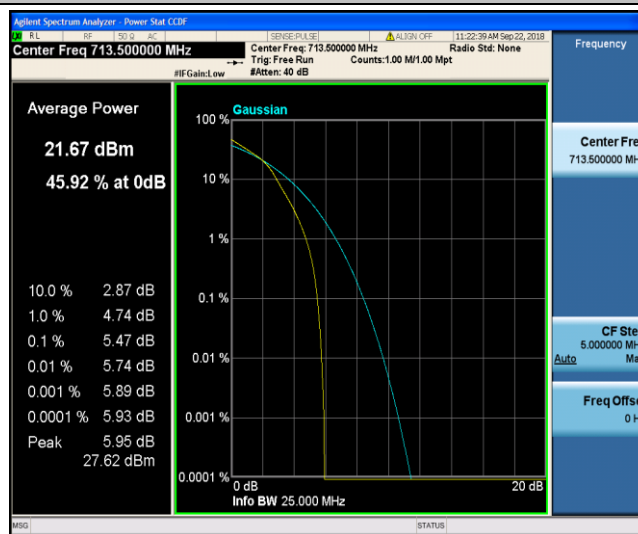

Band12_5MHz_16QAM_23155_1RB#0

Band12_5MHz_16QAM_23155_25RB#0