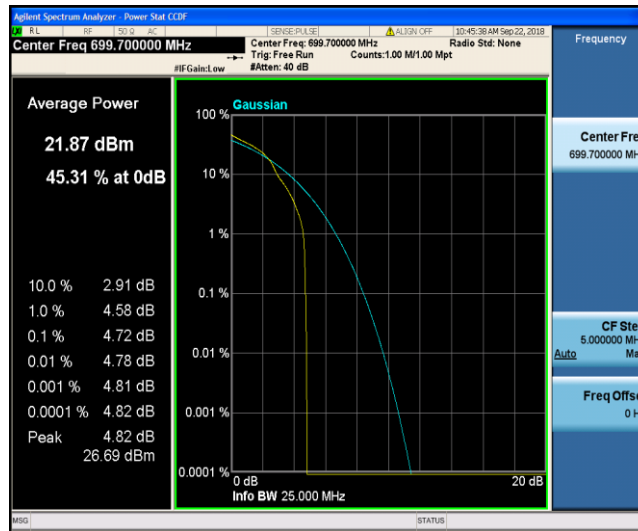

Band12\_1.4MHz\_QPSK\_23017\_6RB#0

Band12\_1.4MHz\_QPSK\_23095\_1RB#0

Band12\_1.4MHz\_QPSK\_23095\_6RB#0

Band12\_1.4MHz\_QPSK\_23173\_1RB#0

Band12\_1.4MHz\_QPSK\_23173\_6RB#0

Band12\_1.4MHz\_16QAM\_23017\_1RB#0