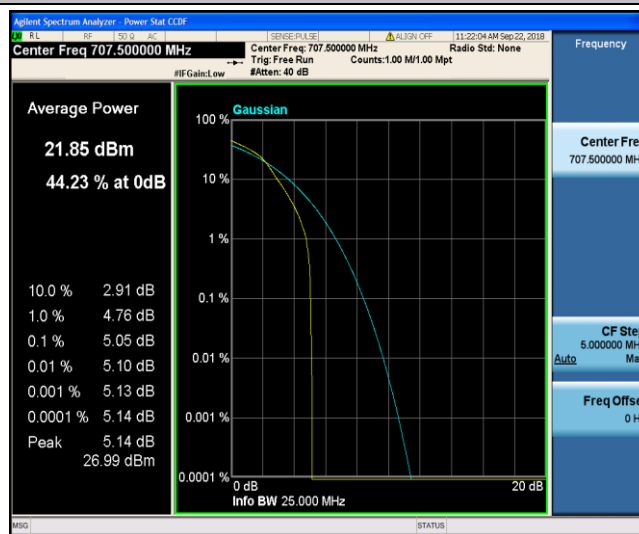

Band12\_5MHz\_QPSK\_23095\_25RB#0

Band12\_5MHz\_QPSK\_23155\_1RB#0

Band12\_5MHz\_QPSK\_23155\_25RB#0

Band12\_5MHz\_16QAM\_23035\_1RB#0

Band12\_5MHz\_16QAM\_23035\_25RB#0

Band12\_5MHz\_16QAM\_23095\_1RB#0

Band12\_5MHz\_16QAM\_23095\_25RB#0