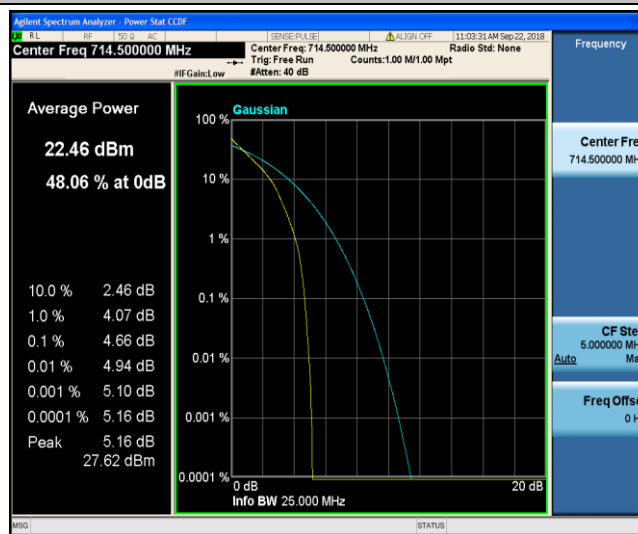

Band12\_3MHz\_QPSK\_23025\_15RB#0

Band12\_3MHz\_QPSK\_23095\_1RB#0

Band12\_3MHz\_QPSK\_23095\_15RB#0

Band12\_3MHz\_QPSK\_23165\_1RB#0

Band12\_3MHz\_QPSK\_23165\_15RB#0

Band12\_3MHz\_16QAM\_23025\_1RB#0

Band12\_3MHz\_16QAM\_23025\_15RB#0