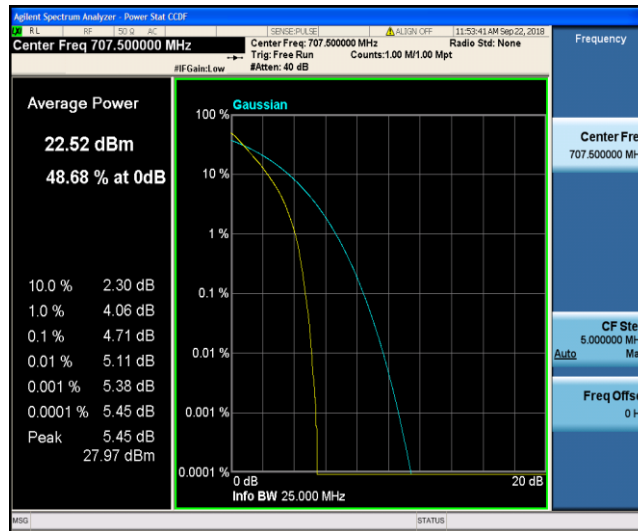

Band12\_5MHz\_16QAM\_23155\_1RB#0

Band12\_5MHz\_16QAM\_23155\_25RB#0

Band12\_10MHz\_QPSK\_23060\_1RB#0

Band12\_10MHz\_QPSK\_23060\_50RB#0

Band12\_10MHz\_QPSK\_23095\_1RB#0

Band12\_10MHz\_QPSK\_23095\_50RB#0