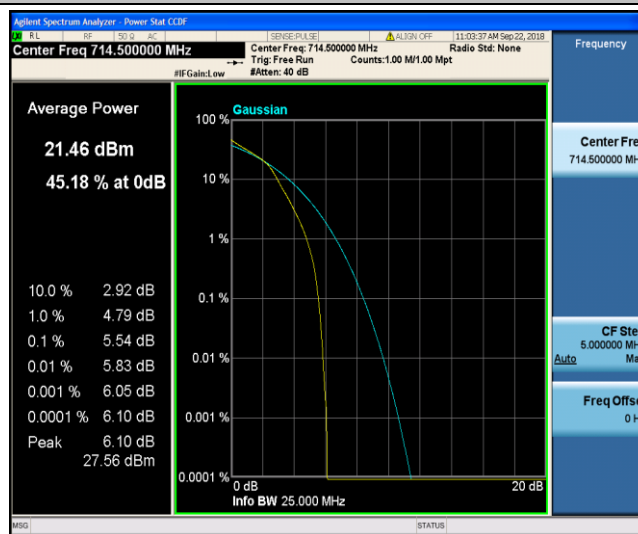

Band12_3MHz_16QAM_23165_1RB#0

Band12_3MHz_16QAM_23165_15RB#0