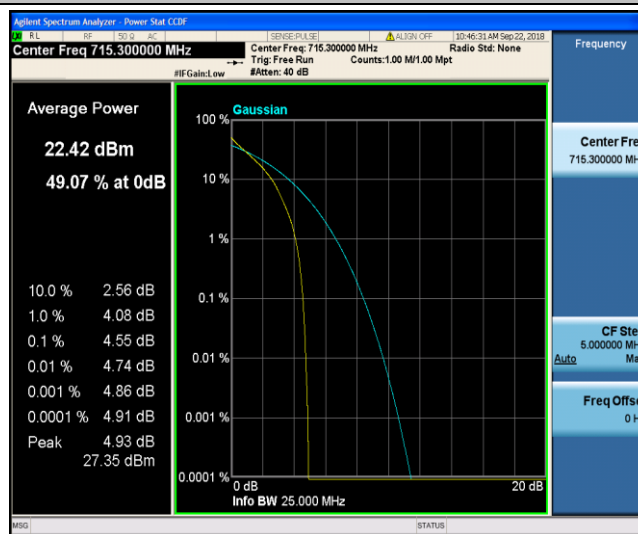

Band12\_1.4MHz\_QPSK\_23017\_6RB#0

Band12\_1.4MHz\_QPSK\_23095\_1RB#0

Band12\_1.4MHz\_QPSK\_23095\_6RB#0

Band12\_1.4MHz\_QPSK\_23173\_1RB#0

Band12\_1.4MHz\_QPSK\_23173\_6RB#0

Band12\_1.4MHz\_16QAM\_23017\_1RB#0