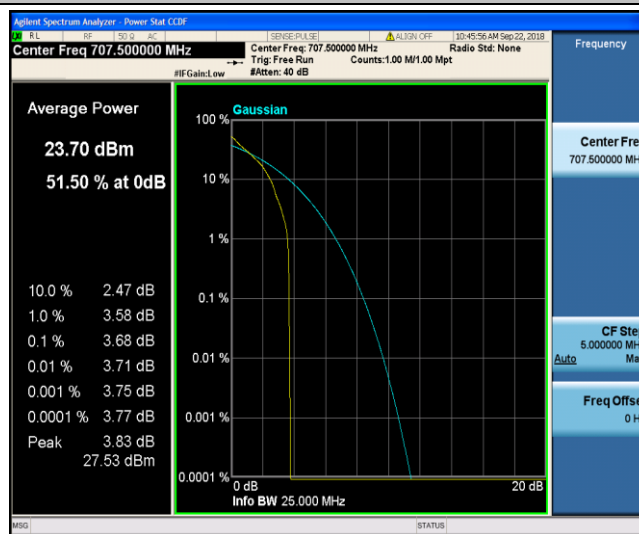

Band12_1.4MHz_QPSK_23017_6RB#0

Band12_1.4MHz_QPSK_23095_1RB#0