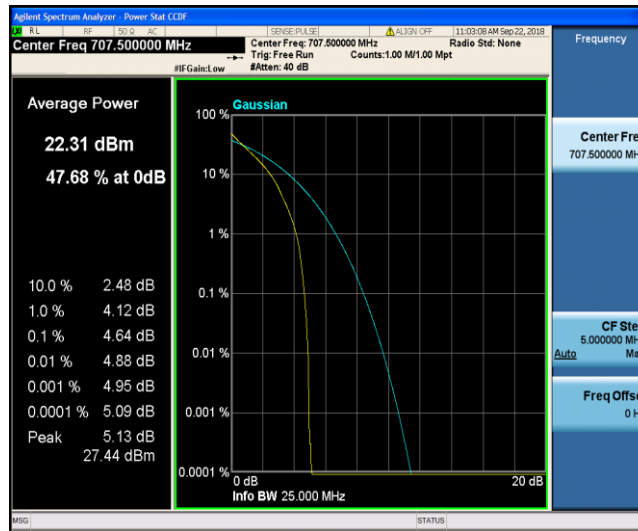

Band12_3MHz_QPSK_23095_1RB#0

Band12_3MHz_QPSK_23095_15RB#0