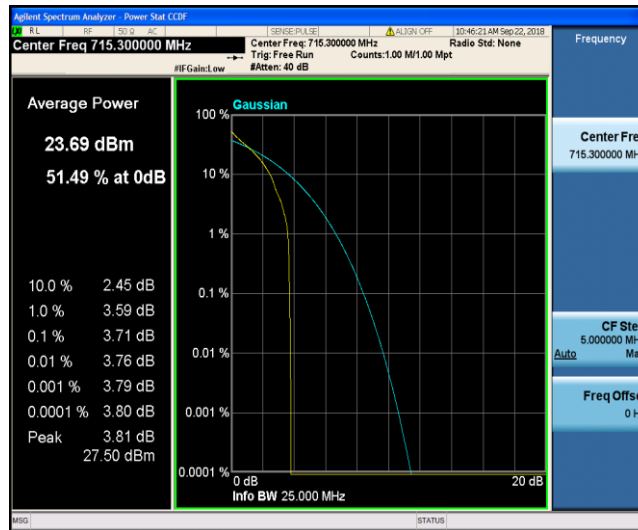

Band12_1.4MHz_QPSK_23095_6RB#0

Band12_1.4MHz_QPSK_23173_1RB#0