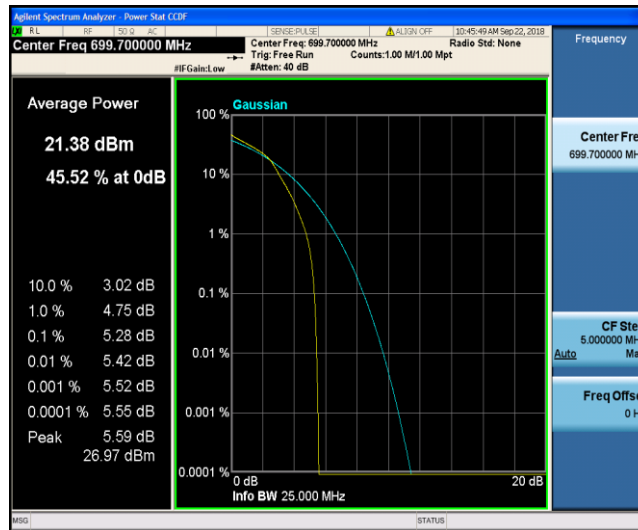

Band12\_1.4MHz\_QPSK\_23017\_6RB#0

Band12\_1.4MHz\_QPSK\_23095\_1RB#0

Band12\_1.4MHz\_QPSK\_23095\_6RB#0

Band12\_1.4MHz\_QPSK\_23173\_1RB#0

Band12\_1.4MHz\_QPSK\_23173\_6RB#0

Band12\_1.4MHz\_16QAM\_23017\_1RB#0