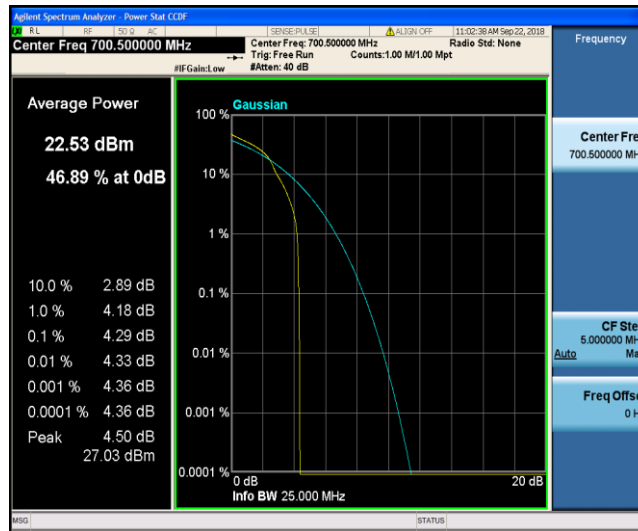

Band12\_3MHz\_QPSK\_23025\_15RB#0

Band12\_3MHz\_QPSK\_23095\_1RB#0

Band12\_3MHz\_QPSK\_23095\_15RB#0

Band12\_3MHz\_QPSK\_23165\_1RB#0

Band12\_3MHz\_QPSK\_23165\_15RB#0

Band12\_3MHz\_16QAM\_23025\_1RB#0

Band12\_3MHz\_16QAM\_23025\_15RB#0