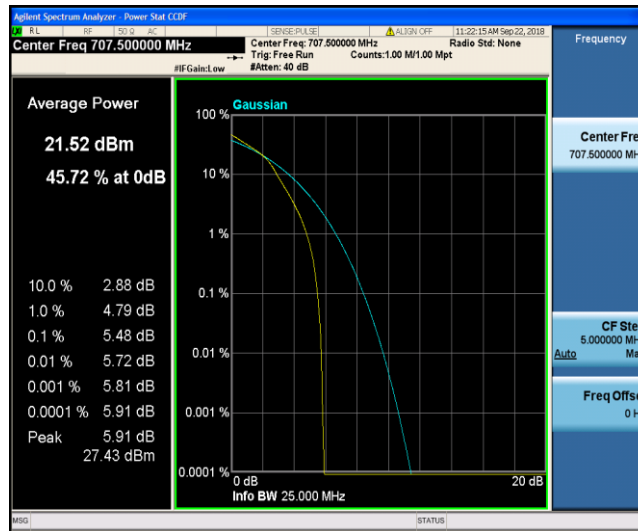

Band12\_5MHz\_QPSK\_23095\_25RB#0

Band12\_5MHz\_QPSK\_23155\_1RB#0

Band12\_5MHz\_QPSK\_23155\_25RB#0

Band12\_5MHz\_16QAM\_23035\_1RB#0

Band12\_5MHz\_16QAM\_23035\_25RB#0

Band12\_5MHz\_16QAM\_23095\_1RB#0

Band12\_5MHz\_16QAM\_23095\_25RB#0