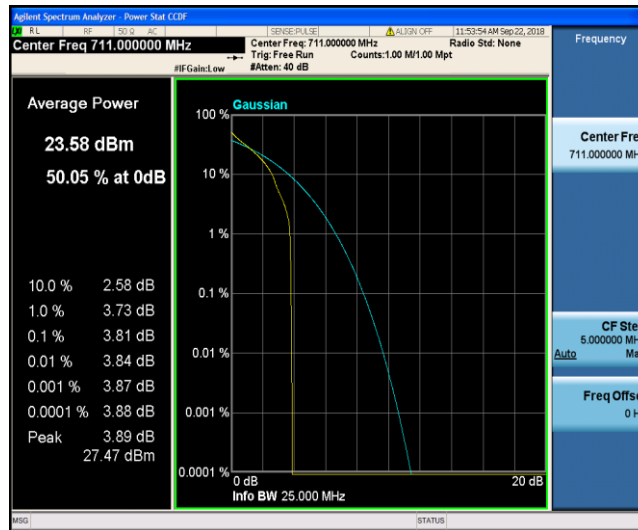

Band12\_5MHz\_16QAM\_23155\_1RB#0

Band12\_5MHz\_16QAM\_23155\_25RB#0

Band12\_10MHz\_QPSK\_23060\_1RB#0

Band12\_10MHz\_QPSK\_23060\_50RB#0

Band12\_10MHz\_QPSK\_23095\_1RB#0

Band12\_10MHz\_QPSK\_23095\_50RB#0