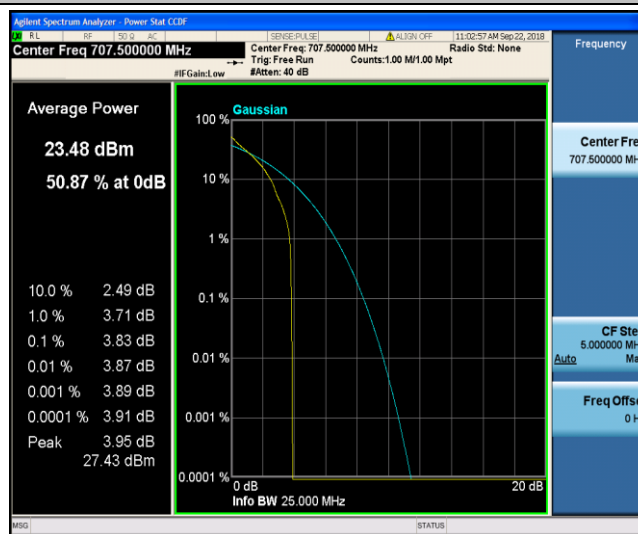

Band12_3MHz_QPSK_23025_15RB#0

Band12_3MHz_QPSK_23095_1RB#0