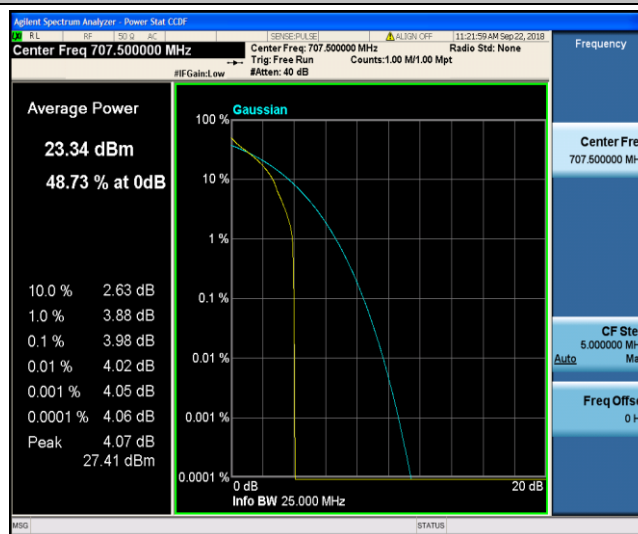

Band12\_3MHz\_16QAM\_23095\_1RB#0

Band12\_3MHz\_16QAM\_23095\_15RB#0

Band12\_3MHz\_16QAM\_23165\_1RB#0

Band12\_3MHz\_16QAM\_23165\_15RB#0

Band12\_5MHz\_QPSK\_23035\_1RB#0

Band12\_5MHz\_QPSK\_23035\_25RB#0

Band12\_5MHz\_QPSK\_23095\_1RB#0