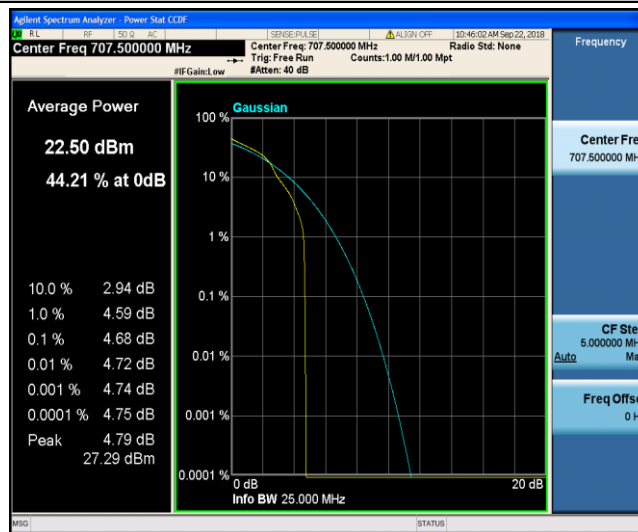

Band12_1.4MHz_16QAM_23017_6RB#0

Band12_1.4MHz_16QAM_23095_1RB#0