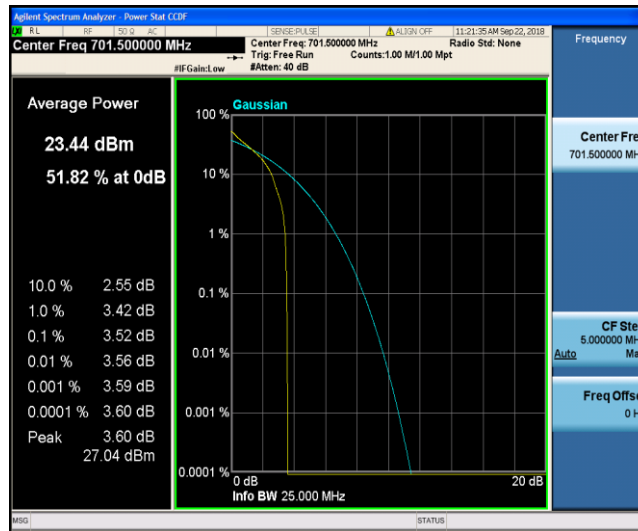

Band12\_3MHz\_16QAM\_23095\_1RB#0

Band12\_3MHz\_16QAM\_23095\_15RB#0

Band12\_3MHz\_16QAM\_23165\_1RB#0

Band12\_3MHz\_16QAM\_23165\_15RB#0

Band12\_5MHz\_QPSK\_23035\_1RB#0

Band12\_5MHz\_QPSK\_23035\_25RB#0

Band12\_5MHz\_QPSK\_23095\_1RB#0