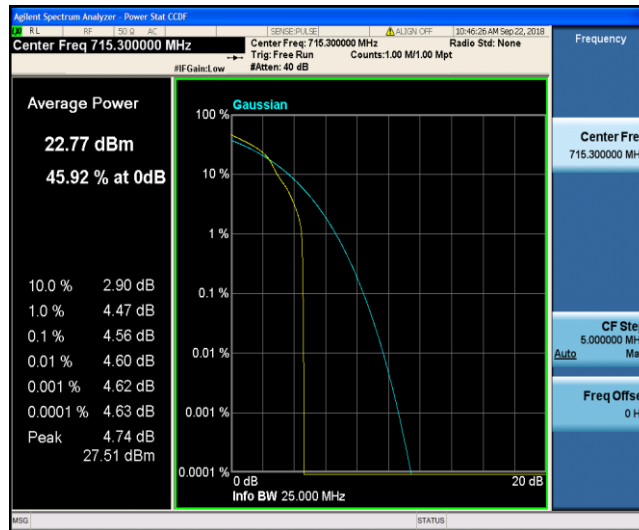

Band12_1.4MHz_16QAM_23095_6RB#0

Band12_1.4MHz_16QAM_23173_1RB#0