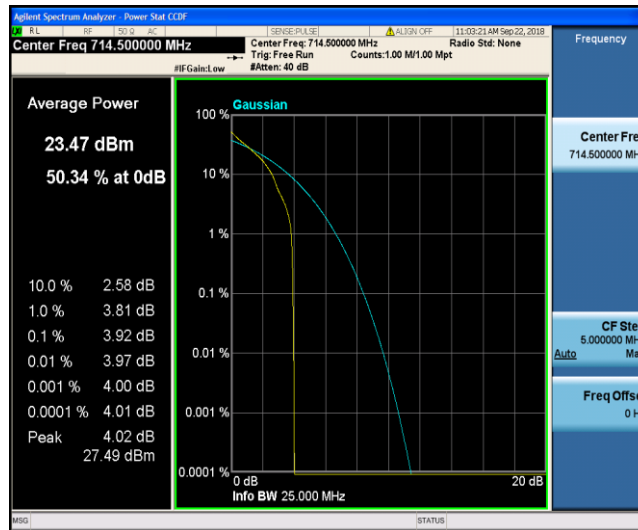

Band12_3MHz_QPSK_23095_15RB#0

Band12_3MHz_QPSK_23165_1RB#0