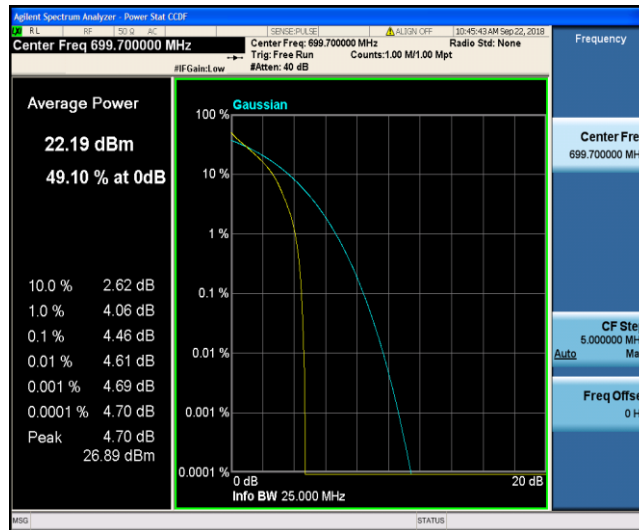

Band7\_20MHz\_16QAM\_20850\_100RB#0

Band7\_20MHz\_16QAM\_21100\_1RB#0

Band7\_20MHz\_16QAM\_21100\_100RB#0

Band7\_20MHz\_16QAM\_21350\_1RB#0

Band7\_20MHz\_16QAM\_21350\_100RB#0

Band12\_1.4MHz\_QPSK\_23017\_1RB#0