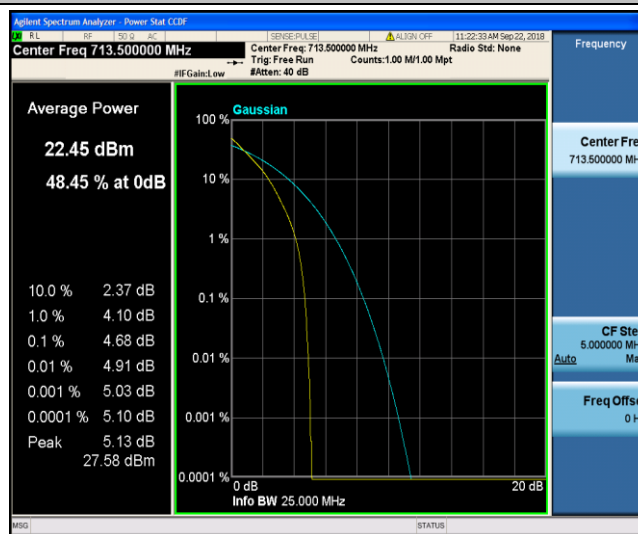

Band12_5MHz_QPSK_23155_1RB#0

Band12_5MHz_QPSK_23155_25RB#0