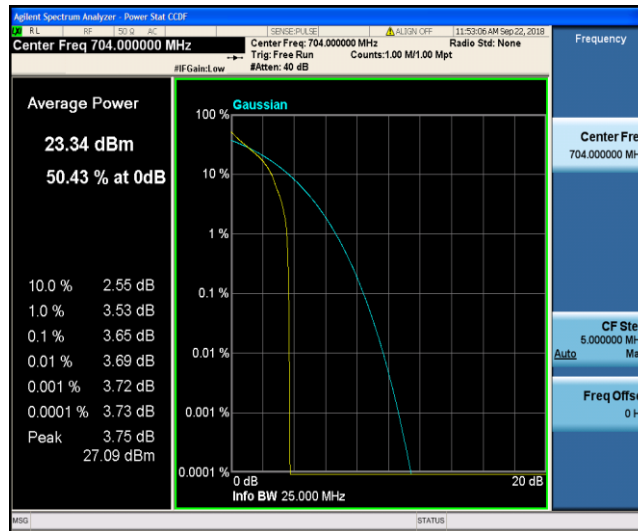

Band12_5MHz_16QAM_23155_25RB#0

Band12_10MHz_QPSK_23060_1RB#0