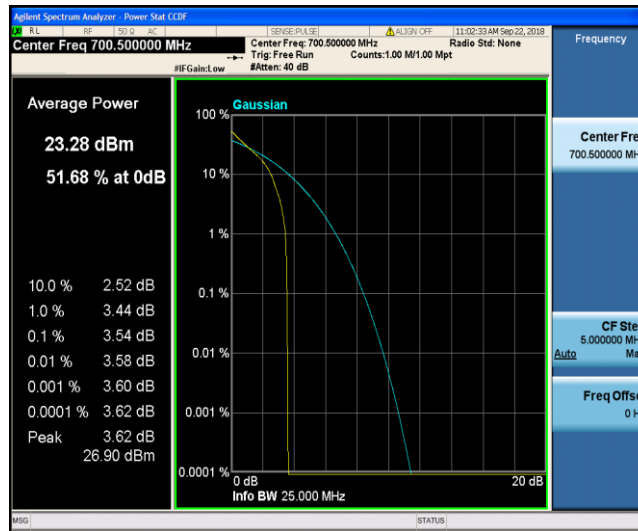

Band12\_1.4MHz\_16QAM\_23017\_6RB#0

Band12\_1.4MHz\_16QAM\_23095\_1RB#0

Band12\_1.4MHz\_16QAM\_23095\_6RB#0

Band12\_1.4MHz\_16QAM\_23173\_1RB#0

Band12\_1.4MHz\_16QAM\_23173\_6RB#0

Band12\_3MHz\_QPSK\_23025\_1RB#0