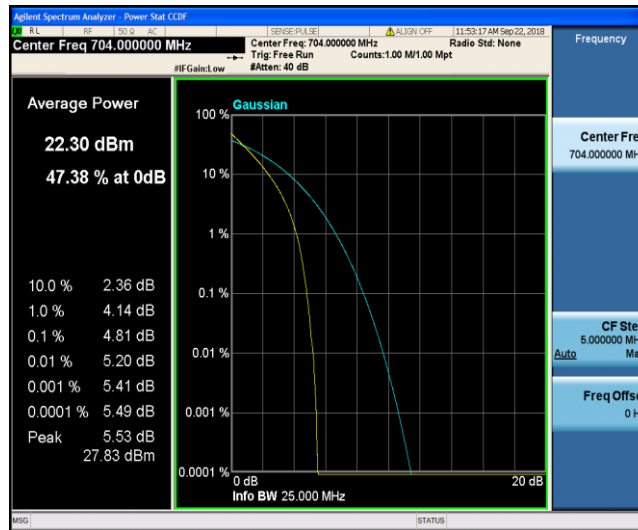

Band12\_5MHz\_16QAM\_23155\_1RB#0

Band12\_5MHz\_16QAM\_23155\_25RB#0

Band12\_10MHz\_QPSK\_23060\_1RB#0

Band12\_10MHz\_QPSK\_23060\_50RB#0

Band12\_10MHz\_QPSK\_23095\_1RB#0

Band12\_10MHz\_QPSK\_23095\_50RB#0