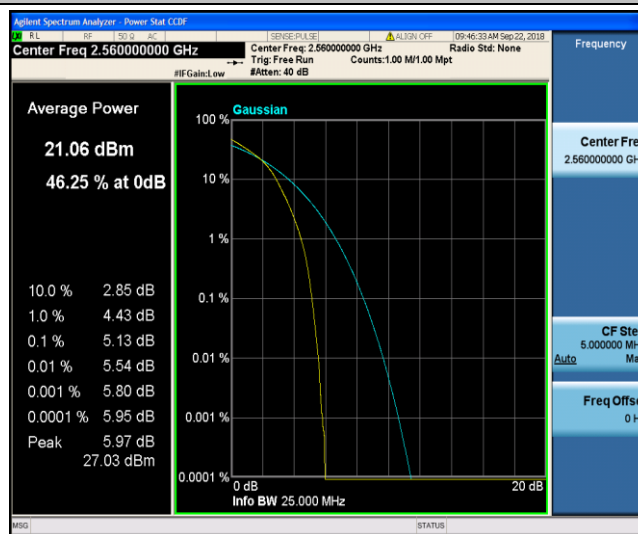

Band7\_20MHz\_16QAM\_20850\_100RB#0

Band7\_20MHz\_16QAM\_21100\_1RB#0

Band7\_20MHz\_16QAM\_21100\_100RB#0

Band7\_20MHz\_16QAM\_21350\_1RB#0

Band7\_20MHz\_16QAM\_21350\_100RB#0

Band12\_1.4MHz\_QPSK\_23017\_1RB#0