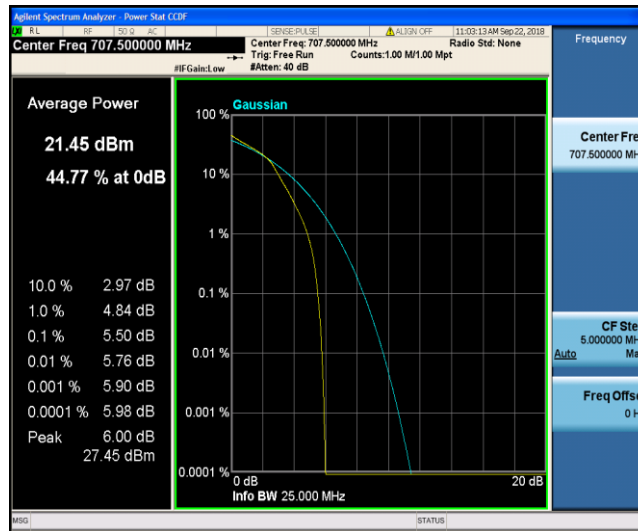

Band12_3MHz_16QAM_23095_1RB#0

Band12_3MHz_16QAM_23095_15RB#0