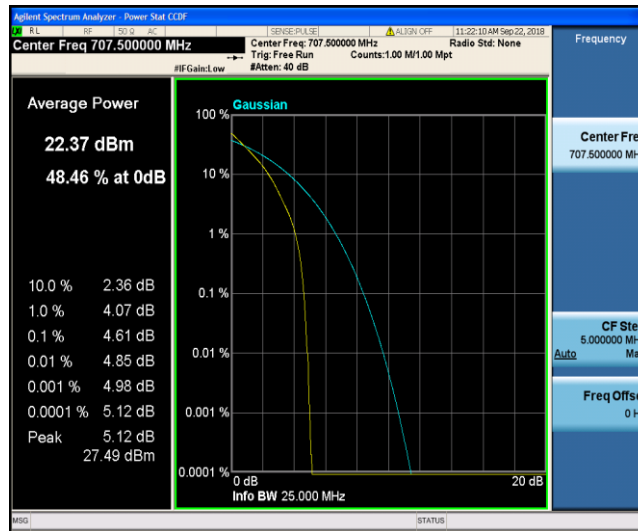

Band12\_3MHz\_16QAM\_23095\_1RB#0

Band12\_3MHz\_16QAM\_23095\_15RB#0

Band12\_3MHz\_16QAM\_23165\_1RB#0

Band12\_3MHz\_16QAM\_23165\_15RB#0

Band12\_5MHz\_QPSK\_23035\_1RB#0

Band12\_5MHz\_QPSK\_23035\_25RB#0

Band12\_5MHz\_QPSK\_23095\_1RB#0