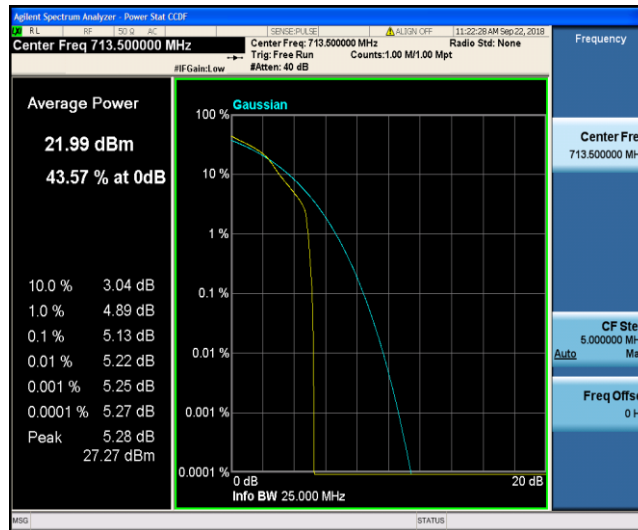

Band12\_5MHz\_QPSK\_23095\_25RB#0

Band12\_5MHz\_QPSK\_23155\_1RB#0

Band12\_5MHz\_QPSK\_23155\_25RB#0

Band12\_5MHz\_16QAM\_23035\_1RB#0

Band12\_5MHz\_16QAM\_23035\_25RB#0

Band12\_5MHz\_16QAM\_23095\_1RB#0

Band12\_5MHz\_16QAM\_23095\_25RB#0