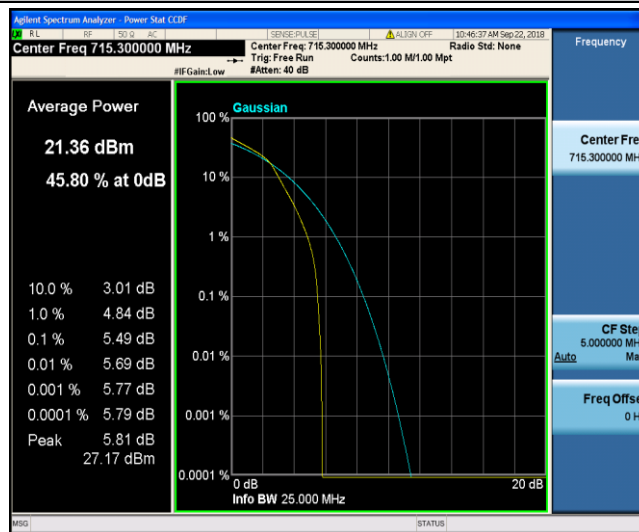

Band12\_1.4MHz\_16QAM\_23017\_6RB#0

Band12\_1.4MHz\_16QAM\_23095\_1RB#0

Band12\_1.4MHz\_16QAM\_23095\_6RB#0

Band12\_1.4MHz\_16QAM\_23173\_1RB#0

Band12\_1.4MHz\_16QAM\_23173\_6RB#0

Band12\_3MHz\_QPSK\_23025\_1RB#0