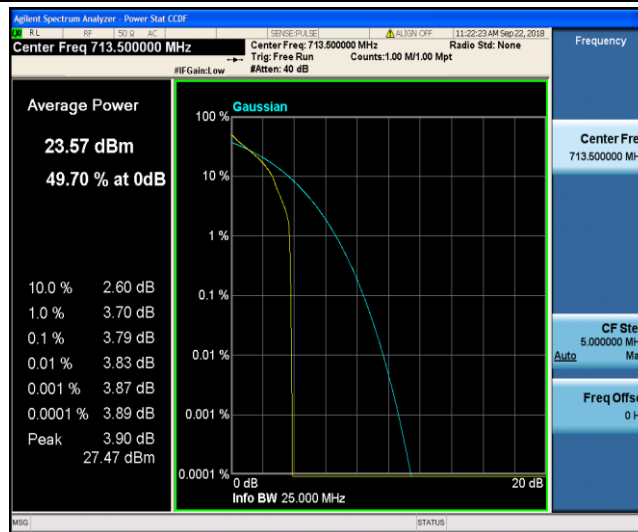

Band12_5MHz_QPSK_23095_25RB#0

Band12_5MHz_QPSK_23155_1RB#0