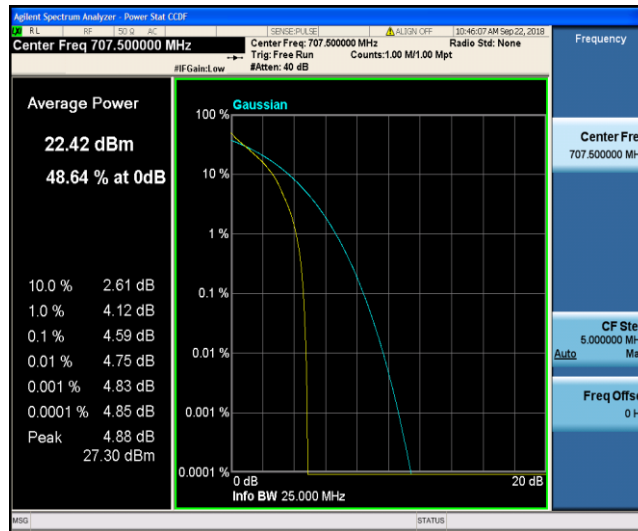

Band12_1.4MHz_QPSK_23095_1RB#0

Band12_1.4MHz_QPSK_23095_6RB#0