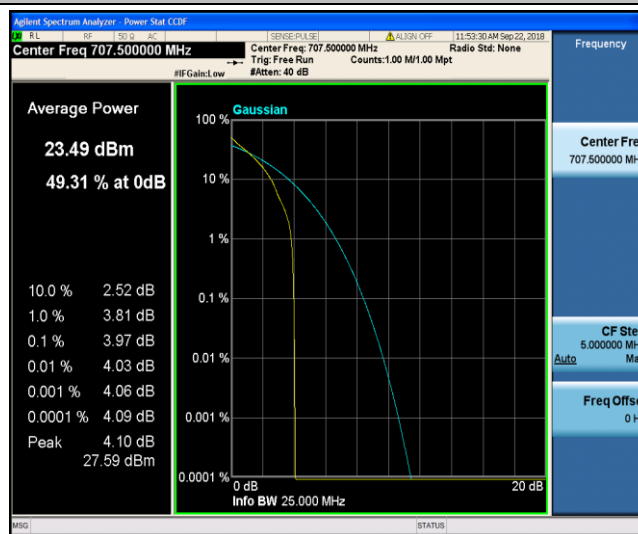

Band12\_5MHz\_16QAM\_23155\_1RB#0

Band12\_5MHz\_16QAM\_23155\_25RB#0

Band12\_10MHz\_QPSK\_23060\_1RB#0

Band12\_10MHz\_QPSK\_23060\_50RB#0

Band12\_10MHz\_QPSK\_23095\_1RB#0

Band12\_10MHz\_QPSK\_23095\_50RB#0