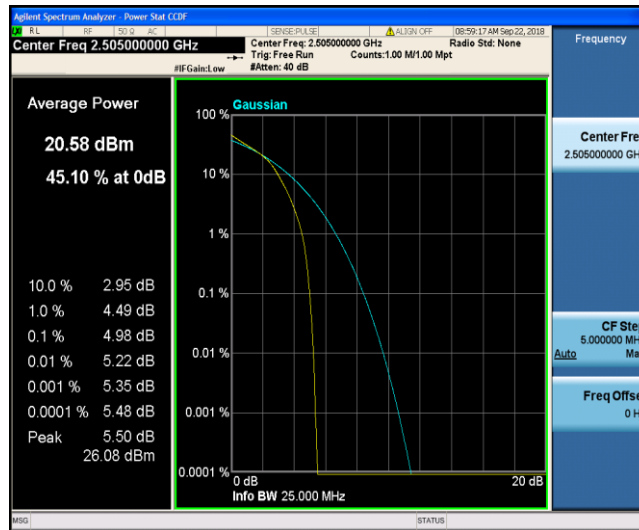

Band7_10MHz_16QAM_20800_1RB#0

Band7_10MHz_16QAM_20800_50RB#0