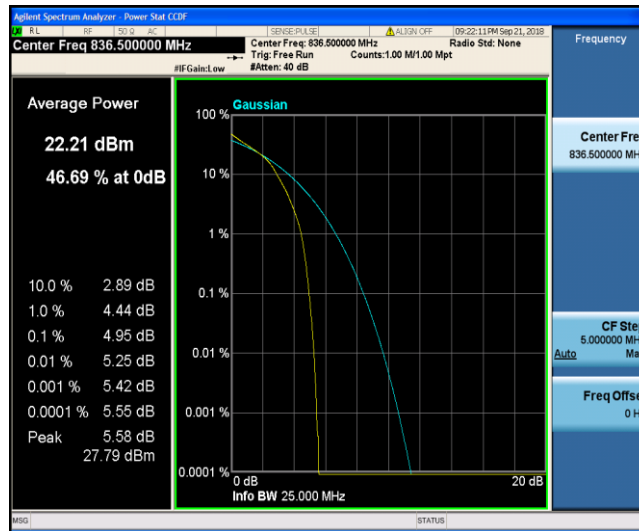

Band5_10MHz_16QAM_20525_1RB#0

Band5_10MHz_16QAM_20525_50RB#0