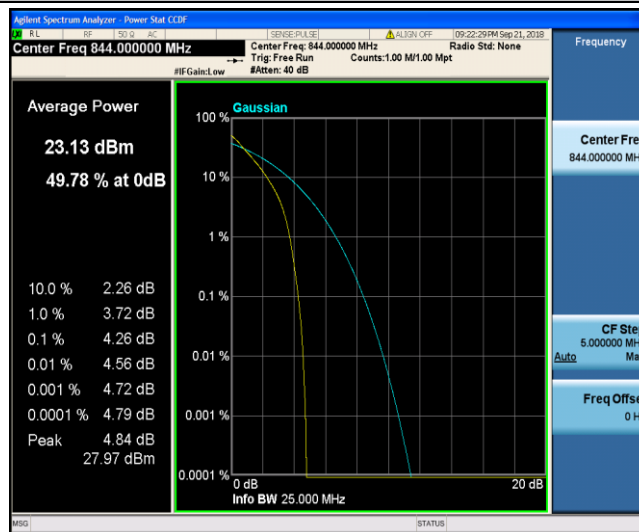

Band5\_10MHz\_QPSK\_20450\_50RB#0

Band5\_10MHz\_QPSK\_20525\_1RB#0

Band5\_10MHz\_QPSK\_20525\_50RB#0

Band5\_10MHz\_QPSK\_20600\_1RB#0

Band5\_10MHz\_QPSK\_20600\_50RB#0

Band5\_10MHz\_16QAM\_20450\_1RB#0

Band5\_10MHz\_16QAM\_20450\_50RB#0