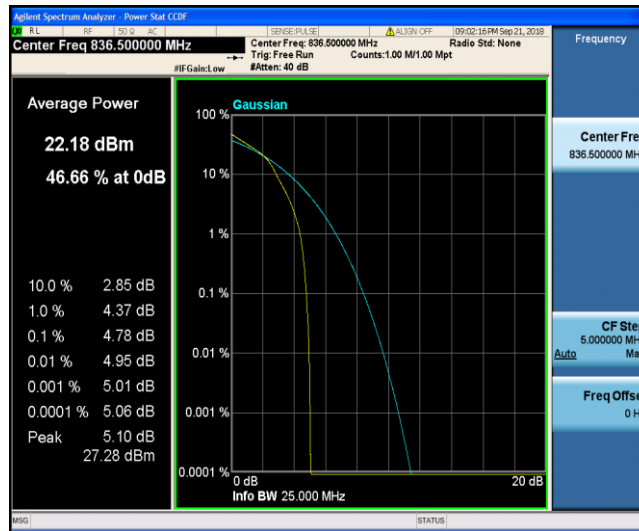

Band5\_5MHz\_16QAM\_20425\_1RB#0

Band5\_5MHz\_16QAM\_20425\_25RB#0

Band5\_5MHz\_16QAM\_20525\_1RB#0

Band5\_5MHz\_16QAM\_20525\_25RB#0

Band5\_5MHz\_16QAM\_20625\_1RB#0

Band5\_5MHz\_16QAM\_20625\_25RB#0

Band5\_10MHz\_QPSK\_20450\_1RB#0