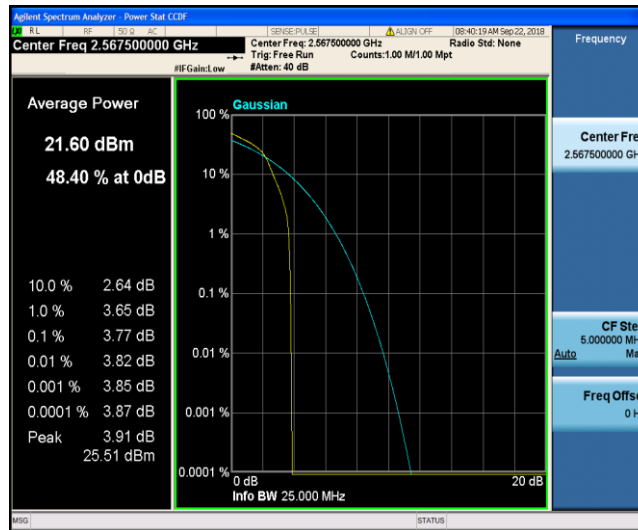

Band7\_5MHz\_QPSK\_21100\_25RB#0

Band7\_5MHz\_QPSK\_21425\_1RB#0

Band7\_5MHz\_QPSK\_21425\_25RB#0

Band7\_5MHz\_16QAM\_20775\_1RB#0

Band7\_5MHz\_16QAM\_20775\_25RB#0

Band7\_5MHz\_16QAM\_21100\_1RB#0

Band7\_5MHz\_16QAM\_21100\_25RB#0