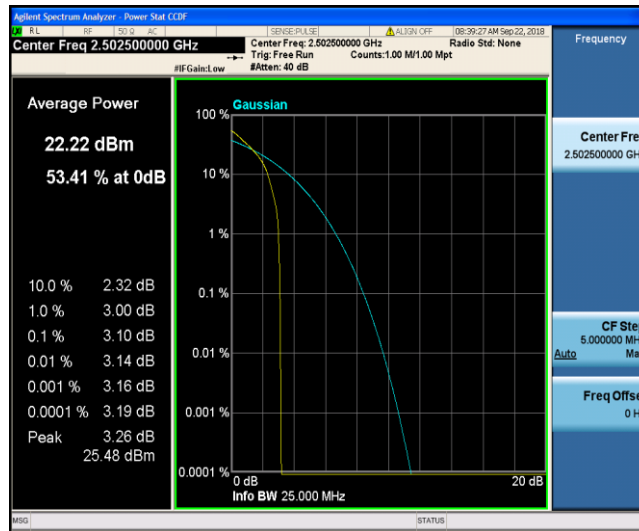

Band5\_10MHz\_16QAM\_20525\_1RB#0

Band5\_10MHz\_16QAM\_20525\_50RB#0

Band5\_10MHz\_16QAM\_20600\_1RB#0

Band5\_10MHz\_16QAM\_20600\_50RB#0

Band7\_5MHz\_QPSK\_20775\_1RB#0

Band7\_5MHz\_QPSK\_20775\_25RB#0

Band7\_5MHz\_QPSK\_21100\_1RB#0