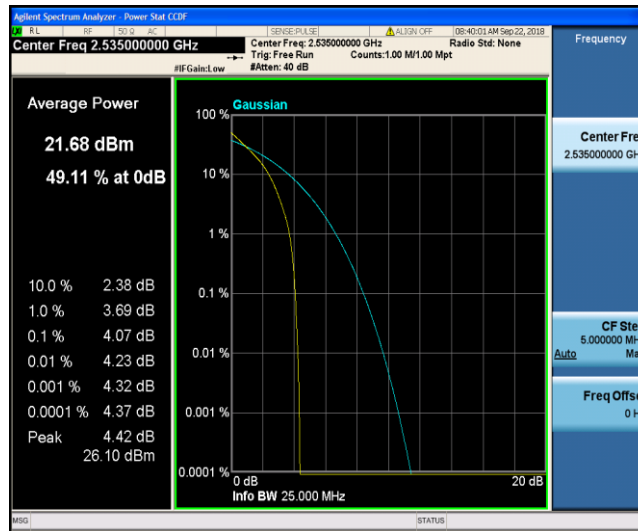

Band5\_10MHz\_16QAM\_20525\_1RB#0

Band5\_10MHz\_16QAM\_20525\_50RB#0

Band5\_10MHz\_16QAM\_20600\_1RB#0

Band5\_10MHz\_16QAM\_20600\_50RB#0

Band7\_5MHz\_QPSK\_20775\_1RB#0

Band7\_5MHz\_QPSK\_20775\_25RB#0

Band7\_5MHz\_QPSK\_21100\_1RB#0