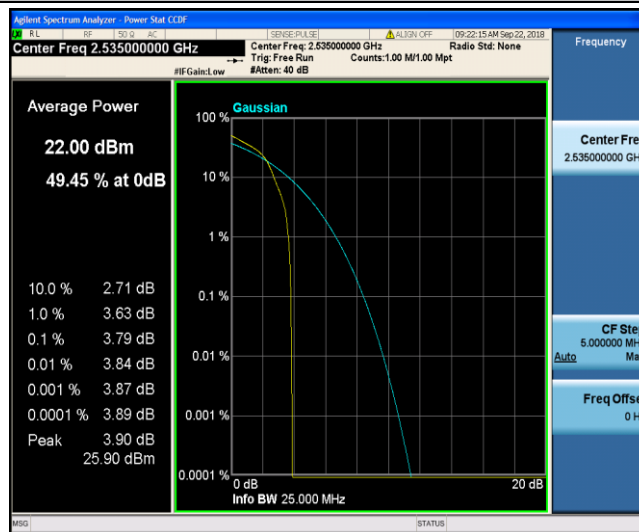

Band7_15MHz_16QAM_20825_75RB#0

Band7_15MHz_16QAM_21100_1RB#0