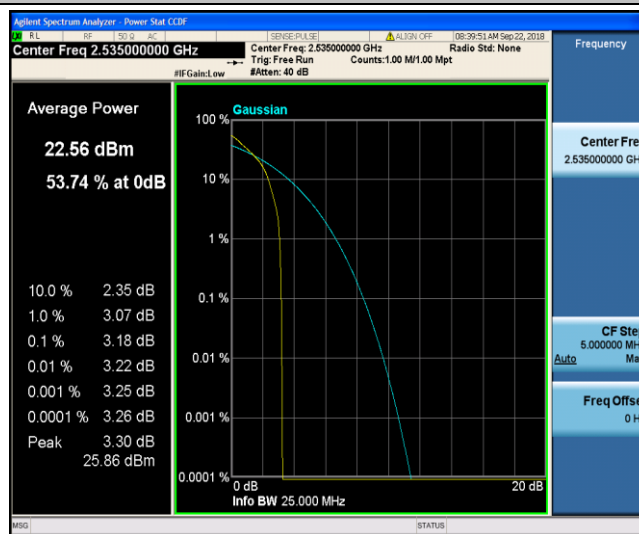

Band5\_10MHz\_16QAM\_20525\_1RB#0

Band5\_10MHz\_16QAM\_20525\_50RB#0

Band5\_10MHz\_16QAM\_20600\_1RB#0

Band5\_10MHz\_16QAM\_20600\_50RB#0

Band7\_5MHz\_QPSK\_20775\_1RB#0

Band7\_5MHz\_QPSK\_20775\_25RB#0

Band7\_5MHz\_QPSK\_21100\_1RB#0