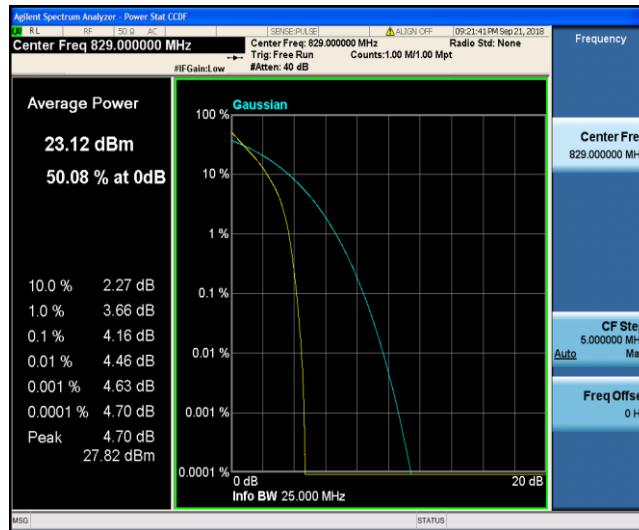

Band5\_5MHz\_16QAM\_20425\_1RB#0

Band5\_5MHz\_16QAM\_20425\_25RB#0

Band5\_5MHz\_16QAM\_20525\_1RB#0

Band5\_5MHz\_16QAM\_20525\_25RB#0

Band5\_5MHz\_16QAM\_20625\_1RB#0

Band5\_5MHz\_16QAM\_20625\_25RB#0

Band5\_10MHz\_QPSK\_20450\_1RB#0