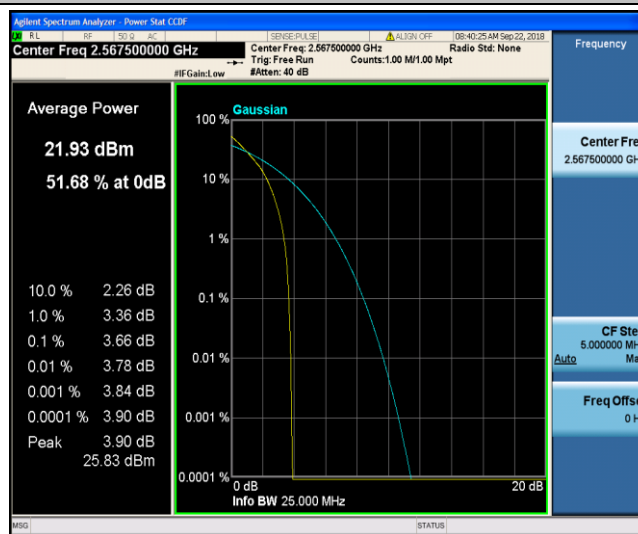

Band7_5MHz_QPSK_21425_1RB#0

Band7_5MHz_QPSK_21425_25RB#0