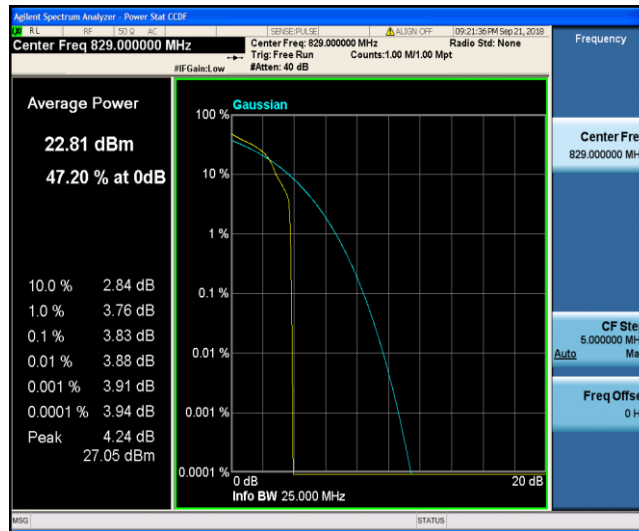

Band5\_10MHz\_QPSK\_20450\_50RB#0

Band5\_10MHz\_QPSK\_20525\_1RB#0

Band5\_10MHz\_QPSK\_20525\_50RB#0

Band5\_10MHz\_QPSK\_20600\_1RB#0

Band5\_10MHz\_QPSK\_20600\_50RB#0

Band5\_10MHz\_16QAM\_20450\_1RB#0

Band5\_10MHz\_16QAM\_20450\_50RB#0