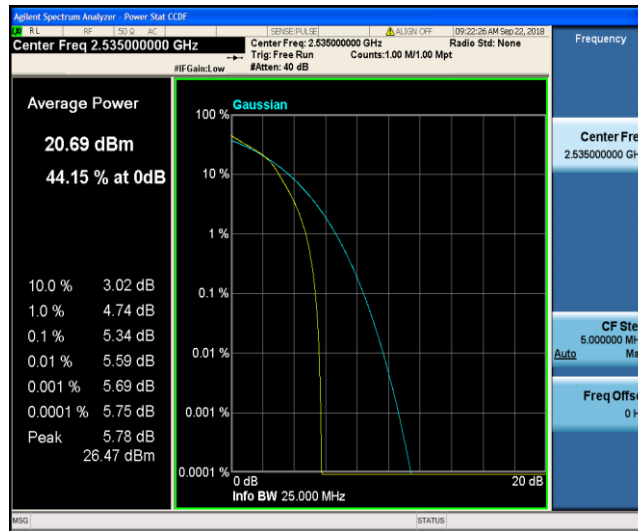

Band7_15MHz_16QAM_21100_1RB#0

Band7_15MHz_16QAM_21100_75RB#0