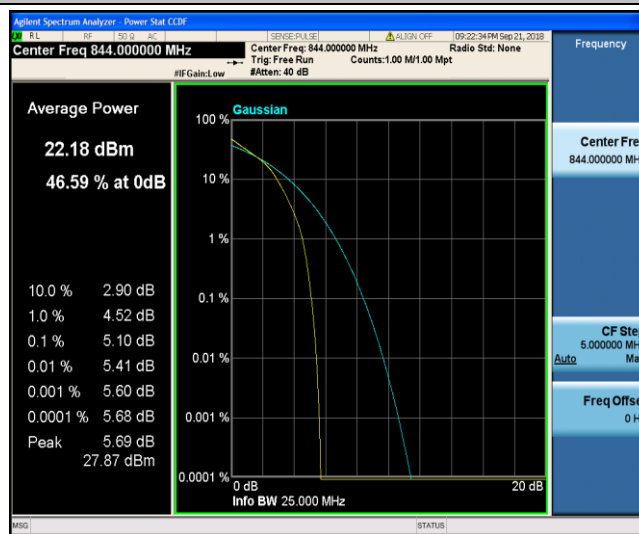

Band5_10MHz_16QAM_20600_1RB#0

Band5_10MHz_16QAM_20600_50RB#0