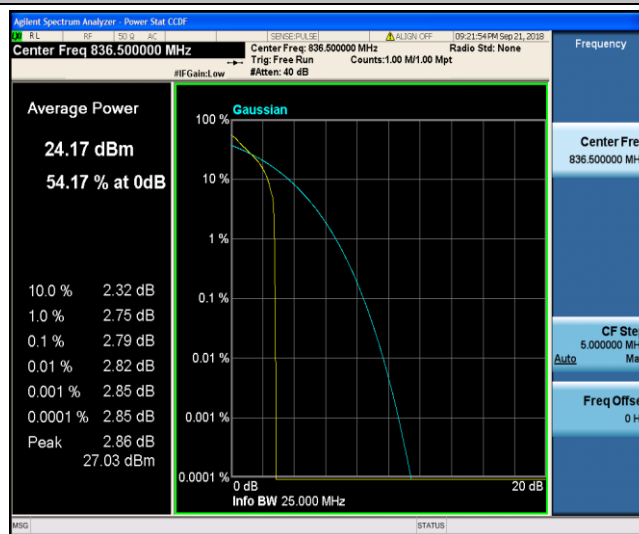

Band5_10MHz_QPSK_20450_50RB#0

Band5_10MHz_QPSK_20525_1RB#0