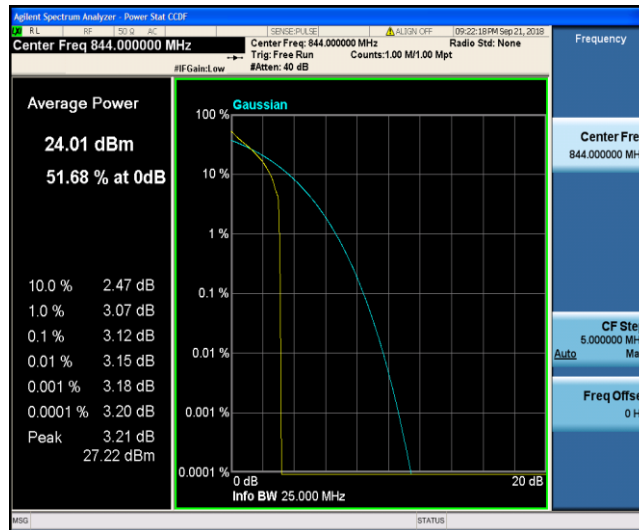

Band5_10MHz_QPSK_20525_50RB#0

Band5_10MHz_QPSK_20600_1RB#0