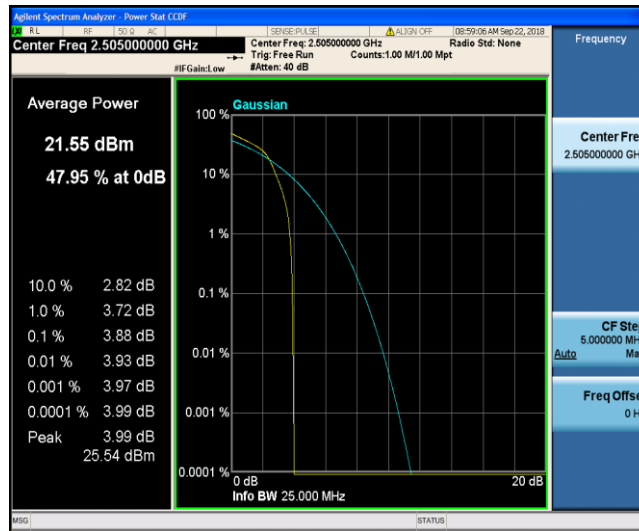

Band7_10MHz_QPSK_21400_50RB#0

Band7_10MHz_16QAM_20800_1RB#0