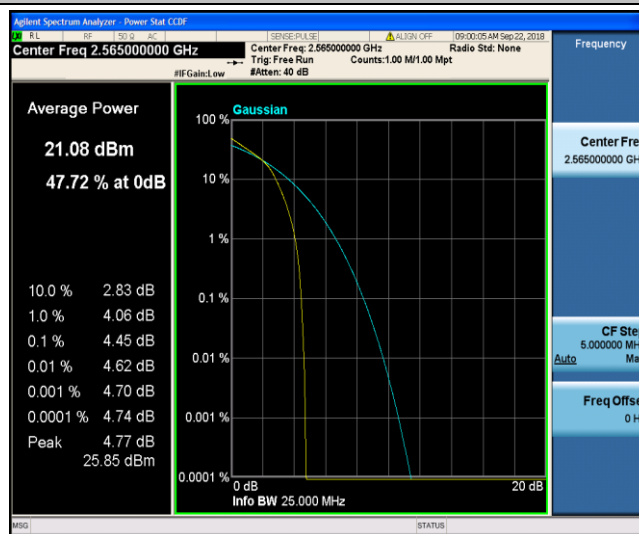

Band7\_10MHz\_QPSK\_21400\_50RB#0

Band7\_10MHz\_16QAM\_20800\_1RB#0

Band7\_10MHz\_16QAM\_20800\_50RB#0

Band7\_10MHz\_16QAM\_21100\_1RB#0

Band7\_10MHz\_16QAM\_21100\_50RB#0

Band7\_10MHz\_16QAM\_21400\_1RB#0