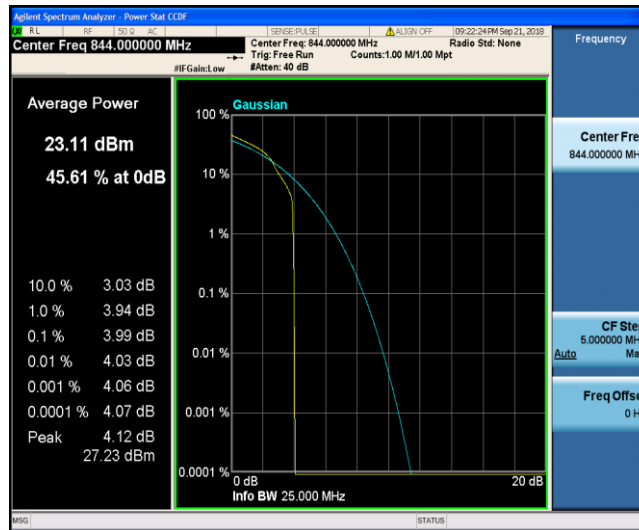

Band5_10MHz_16QAM_20525_50RB#0

Band5_10MHz_16QAM_20600_1RB#0