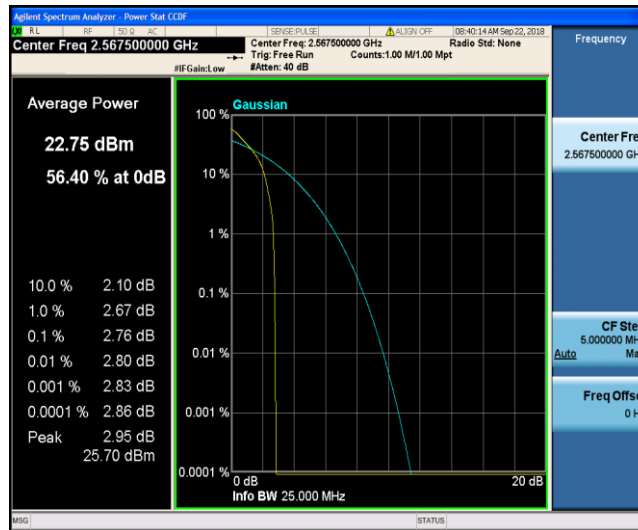

Band7_5MHz_QPSK_21100_25RB#0

Band7_5MHz_QPSK_21425_1RB#0