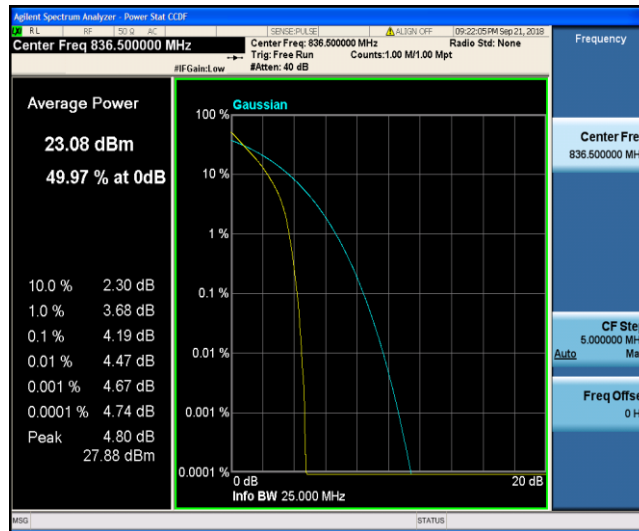

Band5_10MHz_QPSK_20525_1RB#0

Band5_10MHz_QPSK_20525_50RB#0