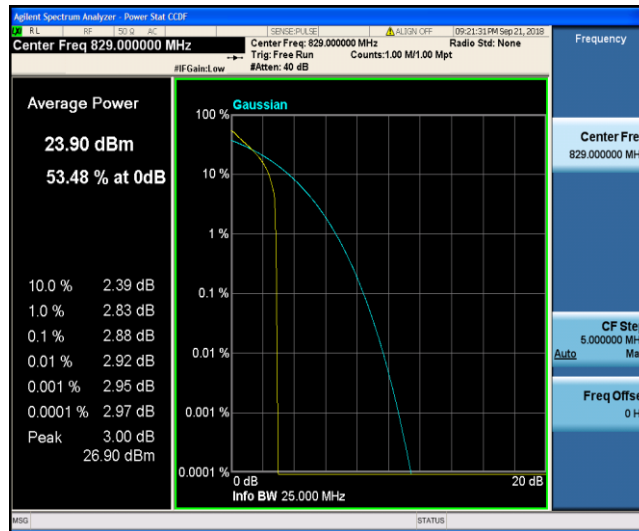

Band5\_5MHz\_16QAM\_20425\_1RB#0

Band5\_5MHz\_16QAM\_20425\_25RB#0

Band5\_5MHz\_16QAM\_20525\_1RB#0

Band5\_5MHz\_16QAM\_20525\_25RB#0

Band5\_5MHz\_16QAM\_20625\_1RB#0

Band5\_5MHz\_16QAM\_20625\_25RB#0

Band5\_10MHz\_QPSK\_20450\_1RB#0