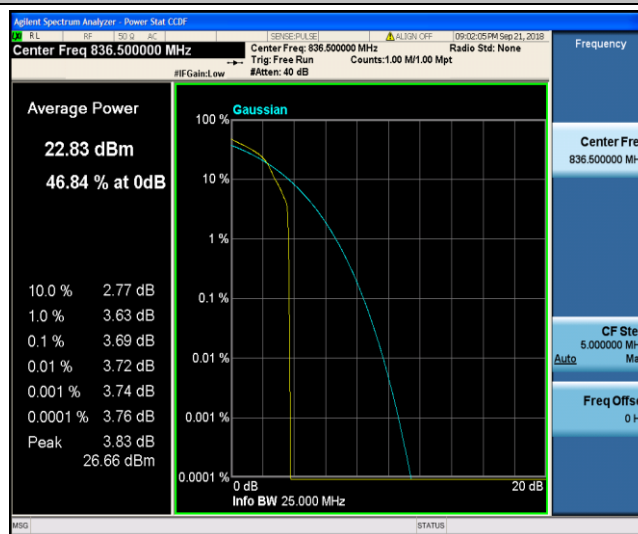

Band5\_5MHz\_16QAM\_20425\_1RB#0

Band5\_5MHz\_16QAM\_20425\_25RB#0

Band5\_5MHz\_16QAM\_20525\_1RB#0

Band5\_5MHz\_16QAM\_20525\_25RB#0

Band5\_5MHz\_16QAM\_20625\_1RB#0

Band5\_5MHz\_16QAM\_20625\_25RB#0

Band5\_10MHz\_QPSK\_20450\_1RB#0