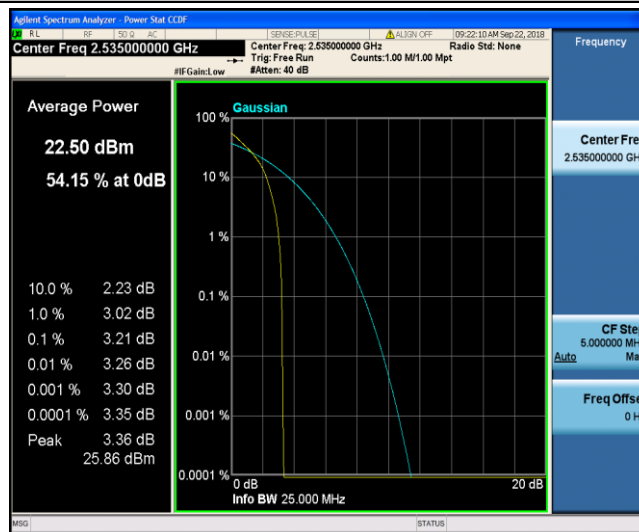

Band7_15MHz_QPSK_20825_75RB#0

Band7_15MHz_QPSK_21100_1RB#0