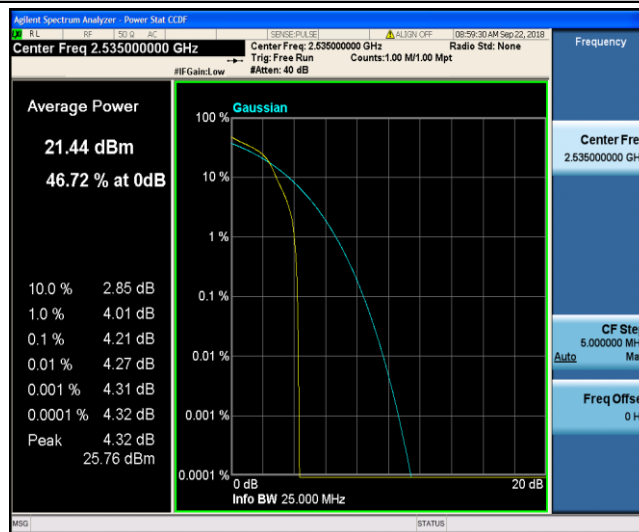

Band7_10MHz_16QAM_20800_50RB#0

Band7_10MHz_16QAM_21100_1RB#0