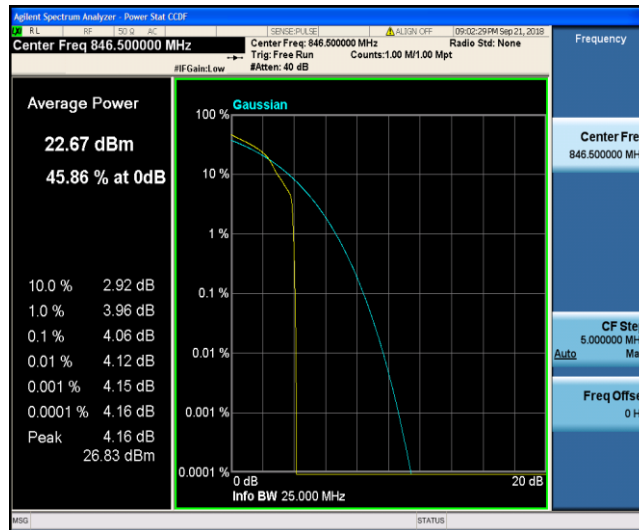

Band5\_5MHz\_16QAM\_20425\_1RB#0

Band5\_5MHz\_16QAM\_20425\_25RB#0

Band5\_5MHz\_16QAM\_20525\_1RB#0

Band5\_5MHz\_16QAM\_20525\_25RB#0

Band5\_5MHz\_16QAM\_20625\_1RB#0

Band5\_5MHz\_16QAM\_20625\_25RB#0

Band5\_10MHz\_QPSK\_20450\_1RB#0