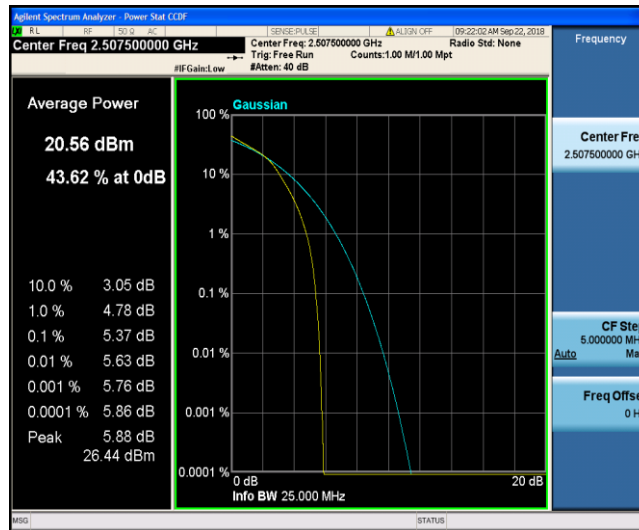

Band7_15MHz_16QAM_20825_1RB#0

Band7_15MHz_16QAM_20825_75RB#0