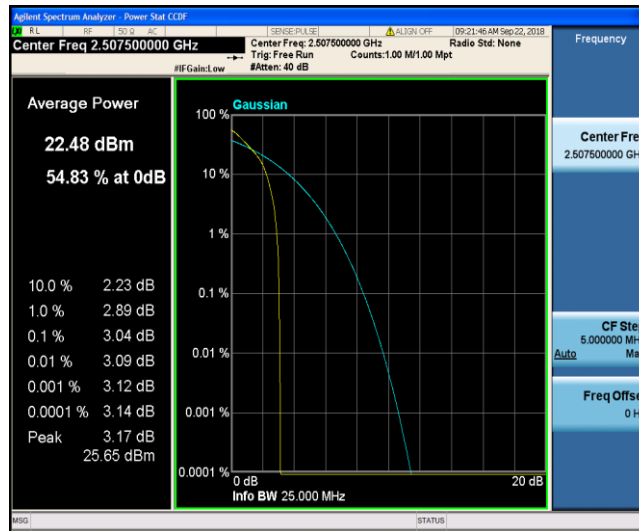

Band7_10MHz_16QAM_21400_50RB#0

Band7_15MHz_QPSK_20825_1RB#0