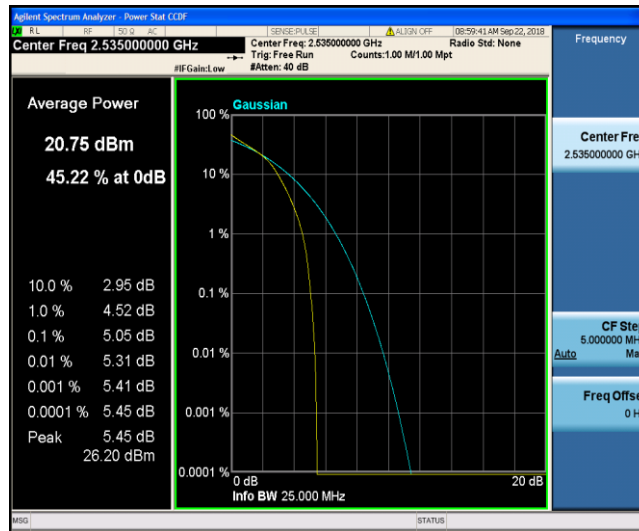

Band7\_10MHz\_QPSK\_21400\_50RB#0

Band7\_10MHz\_16QAM\_20800\_1RB#0

Band7\_10MHz\_16QAM\_20800\_50RB#0

Band7\_10MHz\_16QAM\_21100\_1RB#0

Band7\_10MHz\_16QAM\_21100\_50RB#0

Band7\_10MHz\_16QAM\_21400\_1RB#0