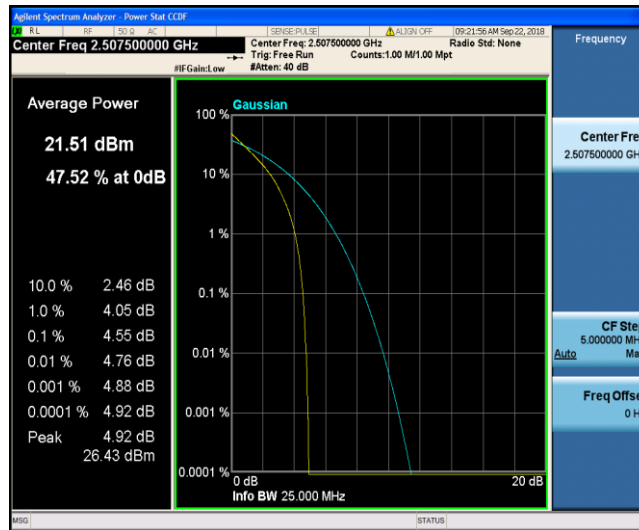

Band7_15MHz_QPSK_20825_1RB#0

Band7_15MHz_QPSK_20825_75RB#0