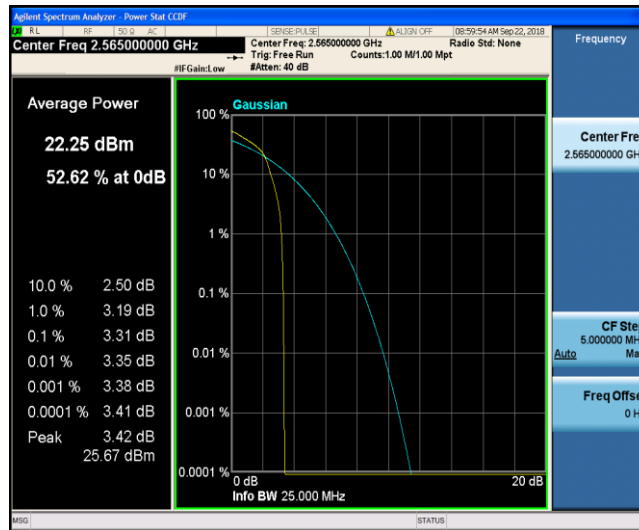

Band7\_10MHz\_QPSK\_21400\_50RB#0

Band7\_10MHz\_16QAM\_20800\_1RB#0

Band7\_10MHz\_16QAM\_20800\_50RB#0

Band7\_10MHz\_16QAM\_21100\_1RB#0

Band7\_10MHz\_16QAM\_21100\_50RB#0

Band7\_10MHz\_16QAM\_21400\_1RB#0