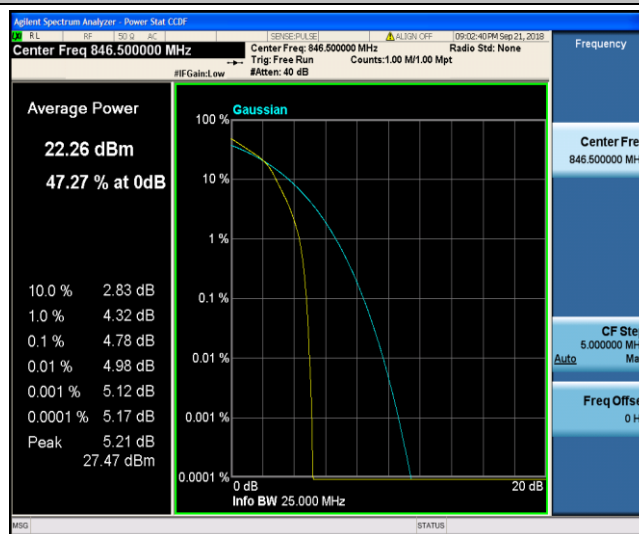

Band5\_5MHz\_16QAM\_20425\_1RB#0

Band5\_5MHz\_16QAM\_20425\_25RB#0

Band5\_5MHz\_16QAM\_20525\_1RB#0

Band5\_5MHz\_16QAM\_20525\_25RB#0

Band5\_5MHz\_16QAM\_20625\_1RB#0

Band5\_5MHz\_16QAM\_20625\_25RB#0

Band5\_10MHz\_QPSK\_20450\_1RB#0