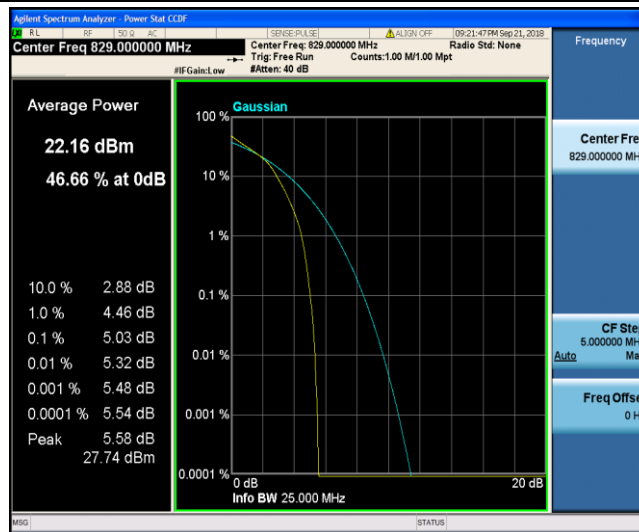

Band5\_10MHz\_QPSK\_20450\_50RB#0

Band5\_10MHz\_QPSK\_20525\_1RB#0

Band5\_10MHz\_QPSK\_20525\_50RB#0

Band5\_10MHz\_QPSK\_20600\_1RB#0

Band5\_10MHz\_QPSK\_20600\_50RB#0

Band5\_10MHz\_16QAM\_20450\_1RB#0

Band5\_10MHz\_16QAM\_20450\_50RB#0