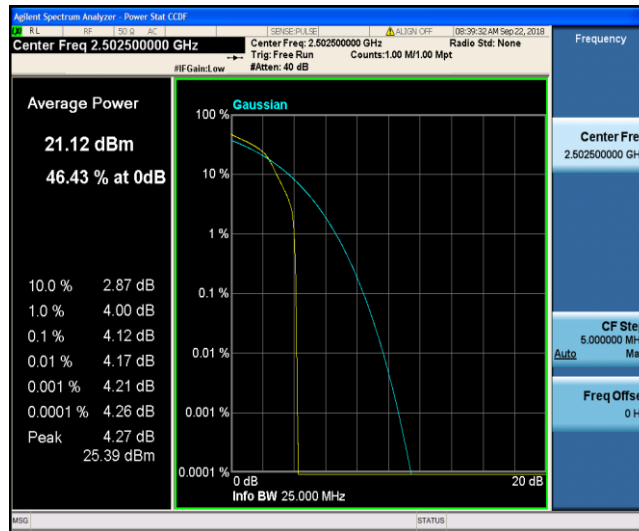

Band7\_5MHz\_QPSK\_21100\_25RB#0

Band7\_5MHz\_QPSK\_21425\_1RB#0

Band7\_5MHz\_QPSK\_21425\_25RB#0

Band7\_5MHz\_16QAM\_20775\_1RB#0

Band7\_5MHz\_16QAM\_20775\_25RB#0

Band7\_5MHz\_16QAM\_21100\_1RB#0

Band7\_5MHz\_16QAM\_21100\_25RB#0