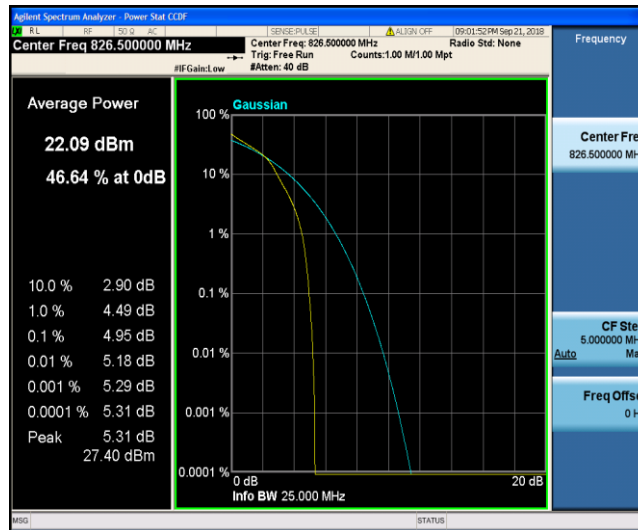

Band5\_5MHz\_16QAM\_20425\_1RB#0

Band5\_5MHz\_16QAM\_20425\_25RB#0

Band5\_5MHz\_16QAM\_20525\_1RB#0

Band5\_5MHz\_16QAM\_20525\_25RB#0

Band5\_5MHz\_16QAM\_20625\_1RB#0

Band5\_5MHz\_16QAM\_20625\_25RB#0

Band5\_10MHz\_QPSK\_20450\_1RB#0