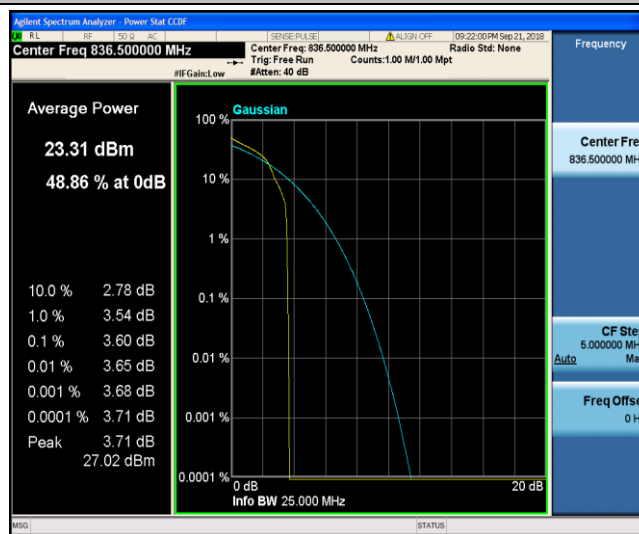

Band5\_10MHz\_QPSK\_20450\_50RB#0

Band5\_10MHz\_QPSK\_20525\_1RB#0

Band5\_10MHz\_QPSK\_20525\_50RB#0

Band5\_10MHz\_QPSK\_20600\_1RB#0

Band5\_10MHz\_QPSK\_20600\_50RB#0

Band5\_10MHz\_16QAM\_20450\_1RB#0

Band5\_10MHz\_16QAM\_20450\_50RB#0