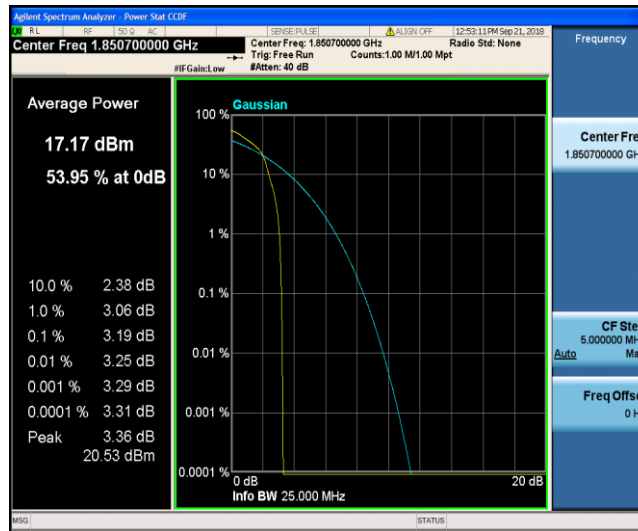

Test Graphs

Band2_1.4MHz_QPSK_18607_1RB#0

Band2_1.4MHz_QPSK_18607_6RB#0

Band2_1.4MHz_QPSK_18900_1RB#0

Band2_1.4MHz_QPSK_18900_6RB#0

Band2_1.4MHz_QPSK_19193_1RB#0

Band2_1.4MHz_QPSK_19193_6RB#0

Band2_1.4MHz_16QAM_18607_1RB#0