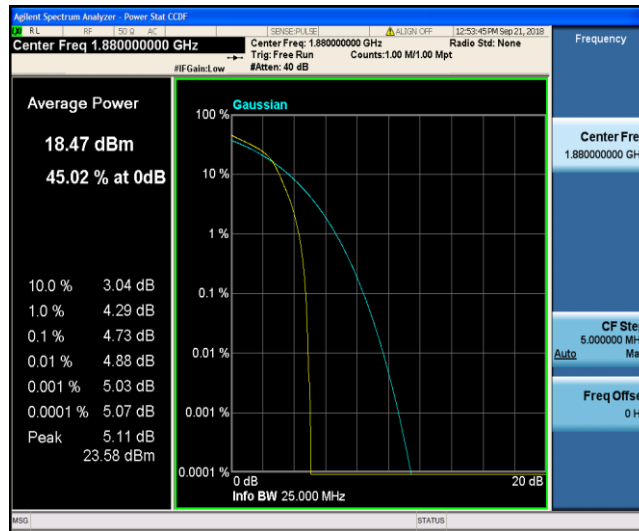

Band2_1.4MHz_16QAM_18900_6RB#0