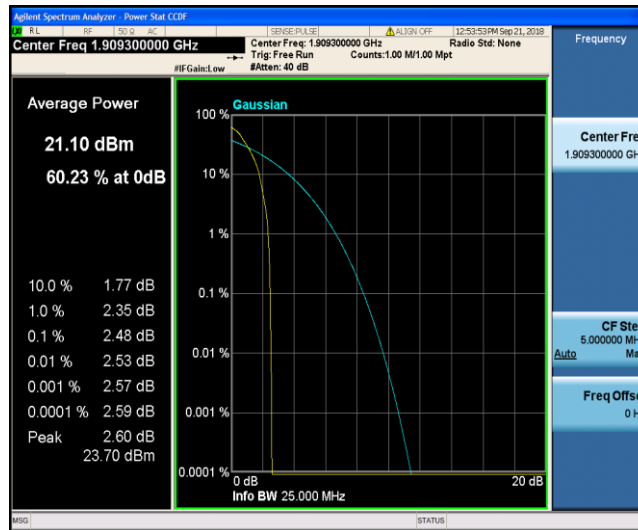

Test Graphs

Band2_1.4MHz_QPSK_18607_1RB#0

Band2_1.4MHz_QPSK_18607_6RB#0

Band2_1.4MHz_QPSK_18900_1RB#0

Band2_1.4MHz_QPSK_18900_6RB#0

Band2_1.4MHz_QPSK_19193_1RB#0

Band2_1.4MHz_QPSK_19193_6RB#0

Band2_1.4MHz_16QAM_18607_1RB#0