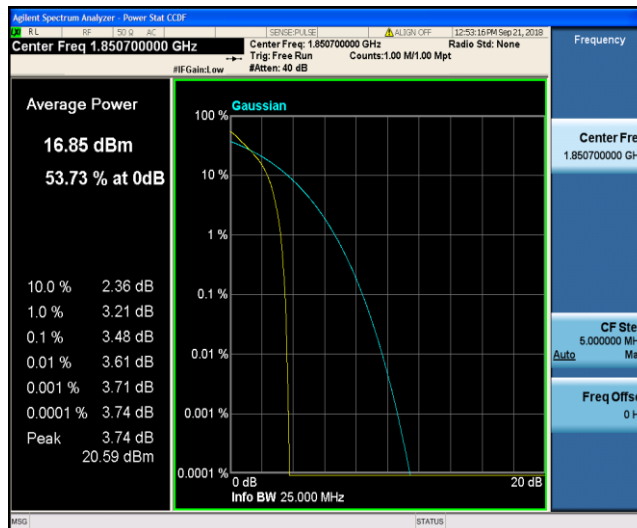

Band2_1.4MHz_QPSK_18607_6RB#0