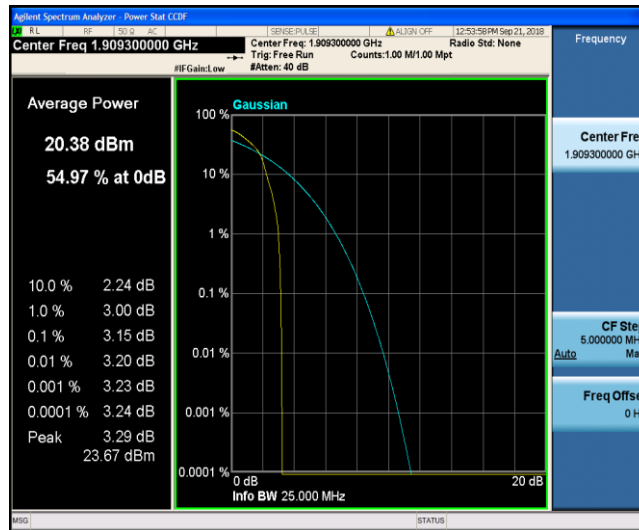

Band2_1.4MHz_16QAM_19193_1RB#0