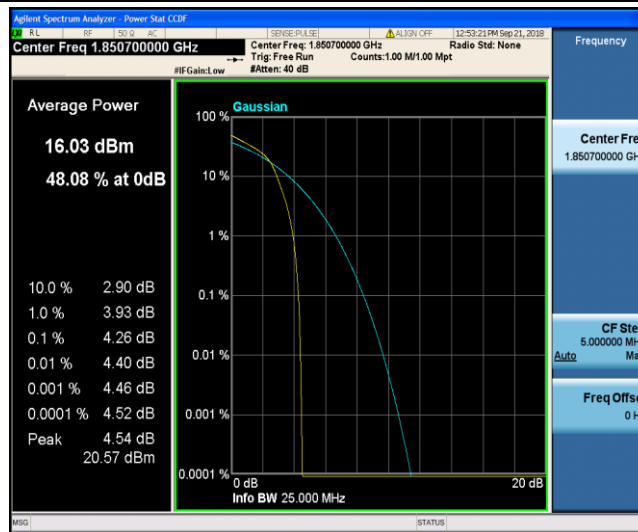

Test Graphs

Band2_1.4MHz_QPSK_18607_1RB#0

Band2_1.4MHz_QPSK_18607_6RB#0

Band2_1.4MHz_QPSK_18900_1RB#0

Band2_1.4MHz_QPSK_18900_6RB#0

Band2_1.4MHz_QPSK_19193_1RB#0

Band2_1.4MHz_QPSK_19193_6RB#0

Band2_1.4MHz_16QAM_18607_1RB#0