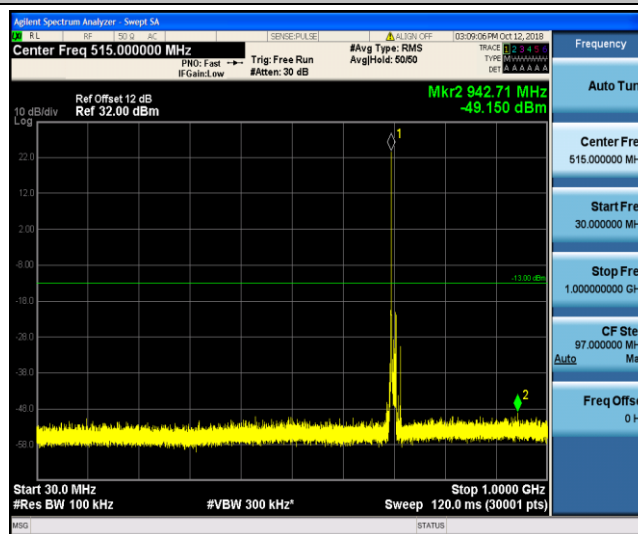

Band12_10MHz_QPSK_23060_1RB#0

Band12_10MHz_QPSK_23095_1RB#0