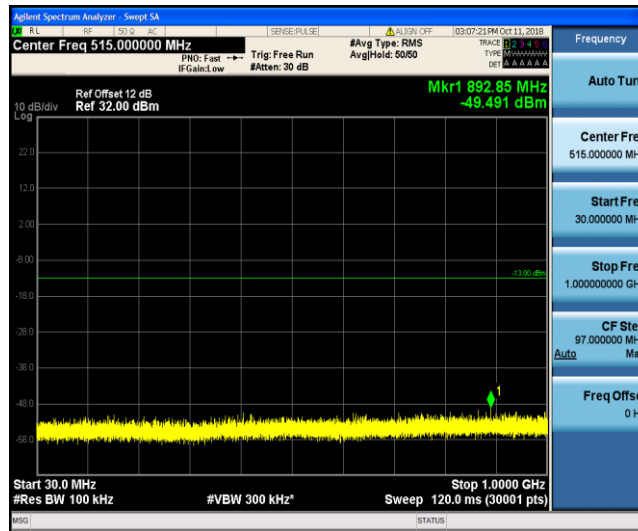

Band4_20MHz_QPSK_20300_1RB#0

Band4_20MHz_16QAM_20050_1RB#0