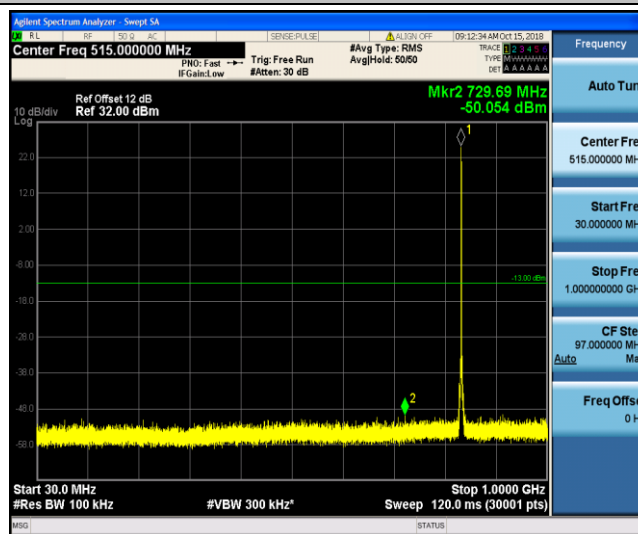

Band5_1.4MHz_QPSK_20407_1RB#0

Band5_1.4MHz_QPSK_20525_1RB#0