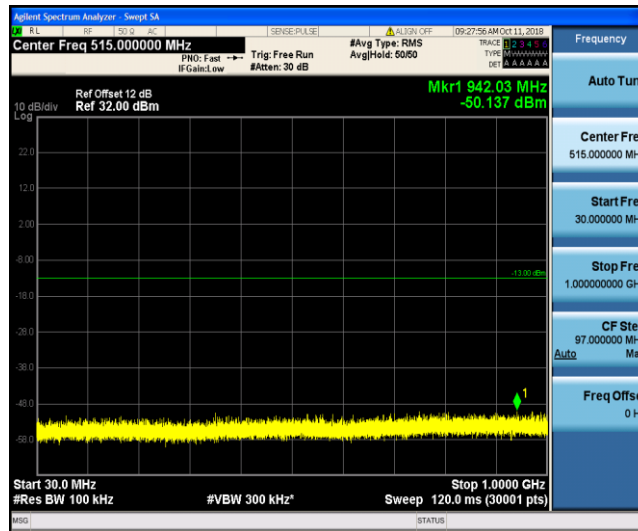

Band2\_1.4MHz\_16QAM\_18607\_1RB#0

Band2\_1.4MHz\_16QAM\_18900\_1RB#0

Band2\_1.4MHz\_16QAM\_18900\_1RB#0

Band2\_1.4MHz\_16QAM\_19193\_1RB#0

Band2\_1.4MHz\_16QAM\_19193\_1RB#0

Band2\_3MHz\_QPSK\_18615\_1RB#0