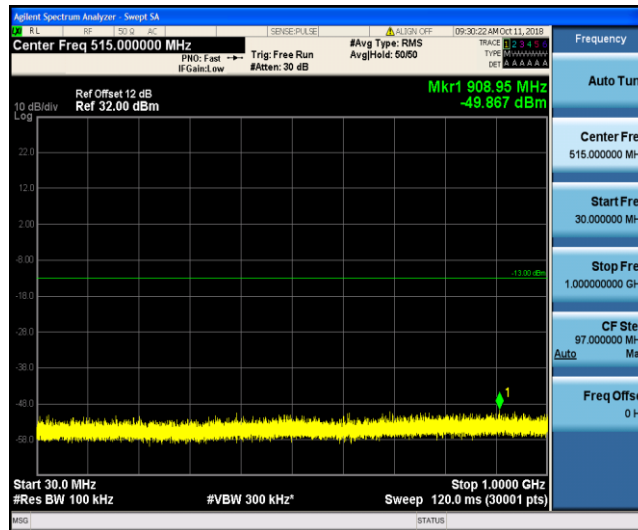

Band2_3MHz_QPSK_19185_1RB#0