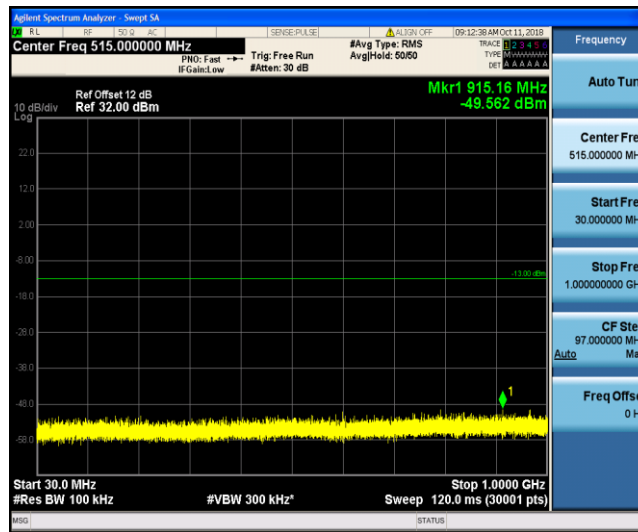

---

Band17	10MHz	16QAM	23790	1RB#0	Range2:1000~26000MHz	-33.65	PASS
Band17	10MHz	16QAM	23800	1RB#0	Range1:30~1000MHz	-49.55	PASS
Band17	10MHz	16QAM	23800	1RB#0	Range2:1000~26000MHz	-33.42	PASS

Test Graphs