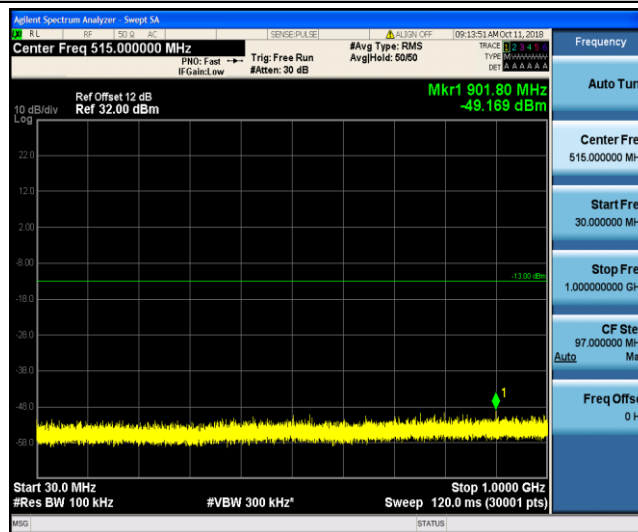

Band2_1.4MHz_QPSK_18900_1RB#0