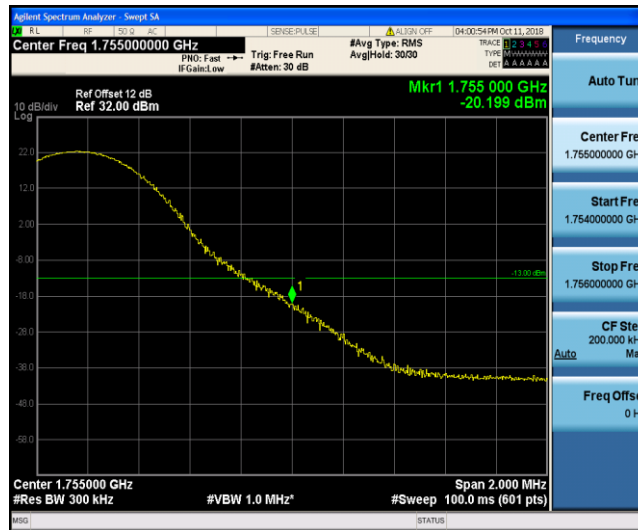

Band4_15MHz_QPSK_2025_75RB#0

Band4_15MHz_QPSK_20325_1RB#74