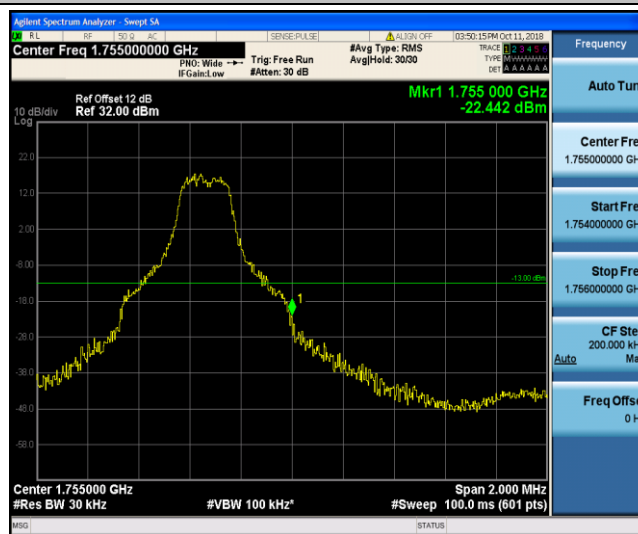

Band4_3MHz_16QAM_19965_15RB#0

Band4_3MHz_16QAM_20385_1RB#14