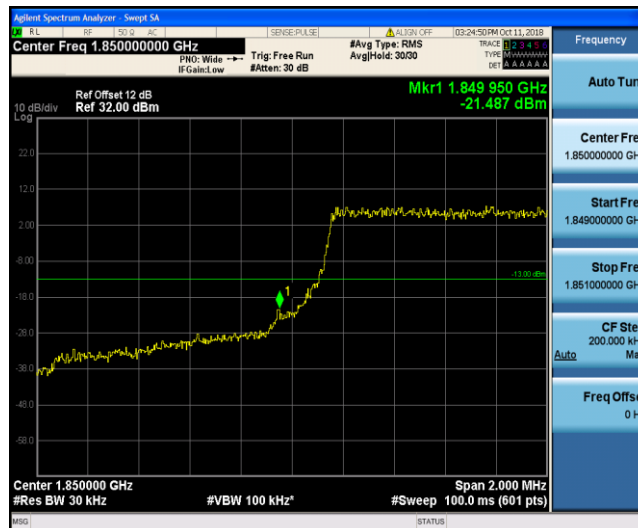

Band2_1.4MHz_QPSK_18607_6RB#0