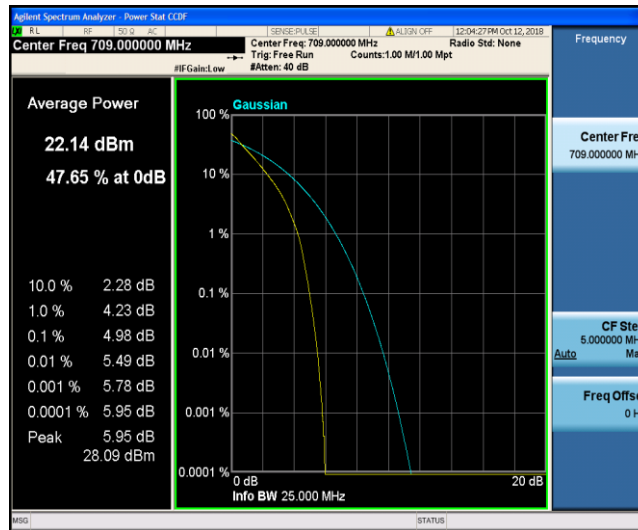

Band17_10MHz_QPSK_23780_50RB#0