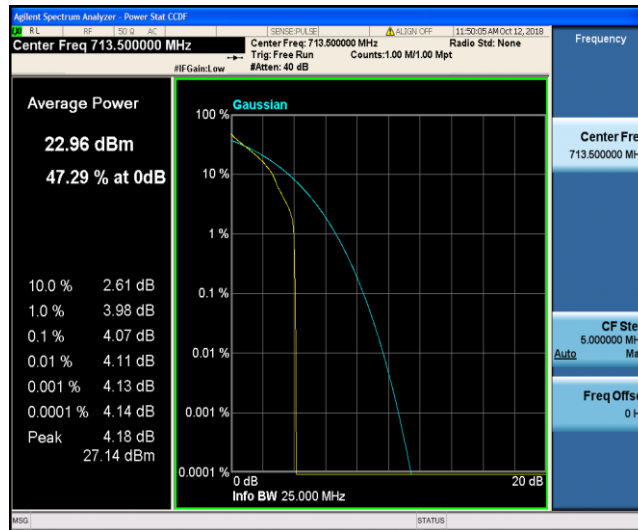

Band17\_5MHz\_QPSK\_23790\_25RB#0

Band17\_5MHz\_QPSK\_23825\_1RB#0

Band17\_5MHz\_QPSK\_23825\_25RB#0

Band17\_5MHz\_16QAM\_23755\_1RB#0

Band17\_5MHz\_16QAM\_23755\_25RB#0

Band17\_5MHz\_16QAM\_23790\_1RB#0

Band17\_5MHz\_16QAM\_23790\_25RB#0