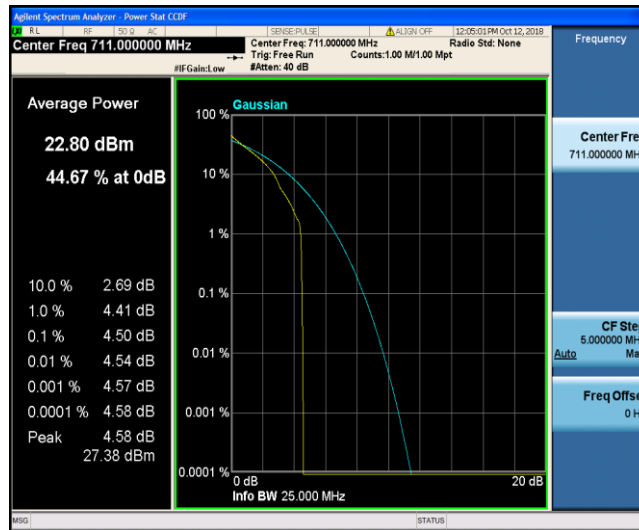

Band17\_5MHz\_16QAM\_23825\_1RB#0

Band17\_5MHz\_16QAM\_23825\_25RB#0

Band17\_10MHz\_QPSK\_23780\_1RB#0

Band17\_10MHz\_QPSK\_23780\_50RB#0

Band17\_10MHz\_QPSK\_23790\_1RB#0

Band17\_10MHz\_QPSK\_23790\_50RB#0