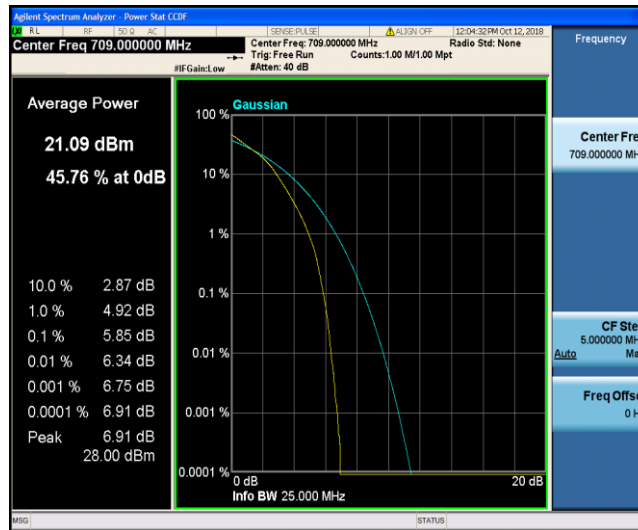

Band17_10MHz_16QAM_23780_50RB#0