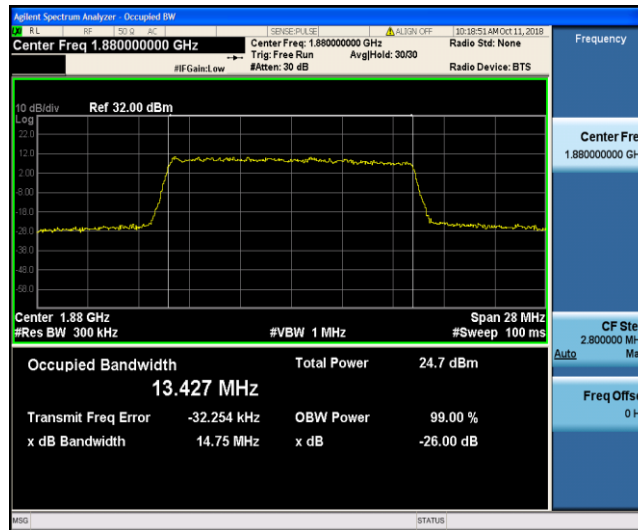

Band2\_10MHz\_QPSK\_19150\_50RB#0

Band2\_10MHz\_16QAM\_18650\_50RB#0

Band2\_10MHz\_16QAM\_18900\_50RB#0

Band2\_10MHz\_16QAM\_19150\_50RB#0

Band2\_15MHz\_QPSK\_18675\_75RB#0

Band2\_15MHz\_QPSK\_18900\_75RB#0