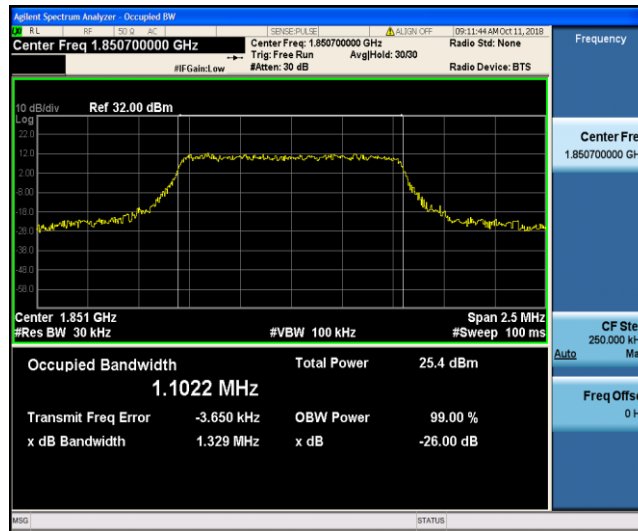

Test Graphs

Band2\_1.4MHz\_QPSK\_18607\_6RB#0

Band2\_1.4MHz\_QPSK\_18900\_6RB#0

Band2\_1.4MHz\_QPSK\_19193\_6RB#0

Band2\_1.4MHz\_16QAM\_18607\_6RB#0

Band2\_1.4MHz\_16QAM\_18900\_6RB#0

Band2\_1.4MHz\_16QAM\_19193\_6RB#0