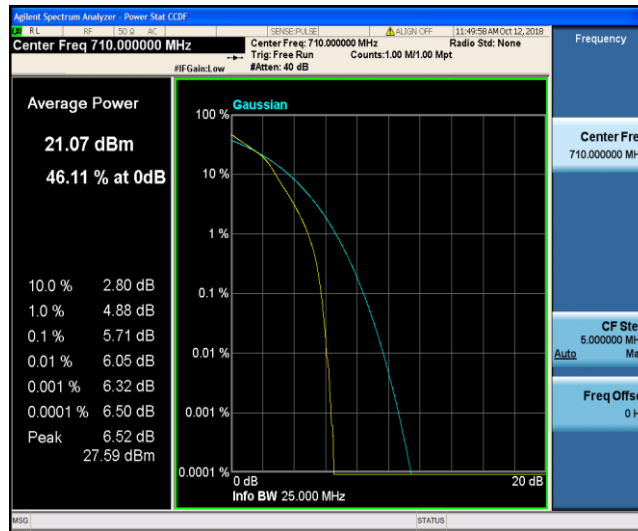

Band17\_5MHz\_QPSK\_23790\_25RB#0

Band17\_5MHz\_QPSK\_23825\_1RB#0

Band17\_5MHz\_QPSK\_23825\_25RB#0

Band17\_5MHz\_16QAM\_23755\_1RB#0

Band17\_5MHz\_16QAM\_23755\_25RB#0

Band17\_5MHz\_16QAM\_23790\_1RB#0

Band17\_5MHz\_16QAM\_23790\_25RB#0