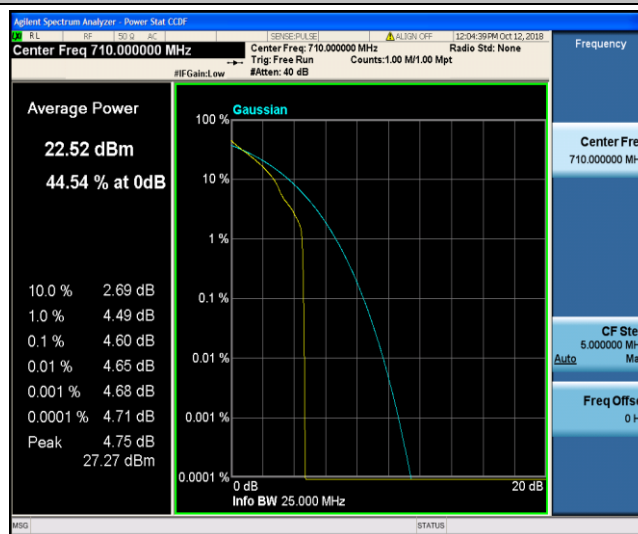

Band17\_5MHz\_16QAM\_23825\_1RB#0

Band17\_5MHz\_16QAM\_23825\_25RB#0

Band17\_10MHz\_QPSK\_23780\_1RB#0

Band17\_10MHz\_QPSK\_23780\_50RB#0

Band17\_10MHz\_QPSK\_23790\_1RB#0

Band17\_10MHz\_QPSK\_23790\_50RB#0