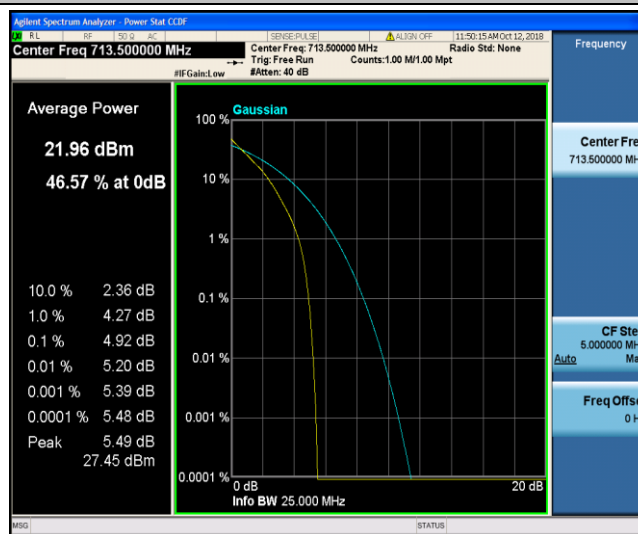

Band17\_5MHz\_QPSK\_23790\_25RB#0

Band17\_5MHz\_QPSK\_23825\_1RB#0

Band17\_5MHz\_QPSK\_23825\_25RB#0

Band17\_5MHz\_16QAM\_23755\_1RB#0

Band17\_5MHz\_16QAM\_23755\_25RB#0

Band17\_5MHz\_16QAM\_23790\_1RB#0

Band17\_5MHz\_16QAM\_23790\_25RB#0