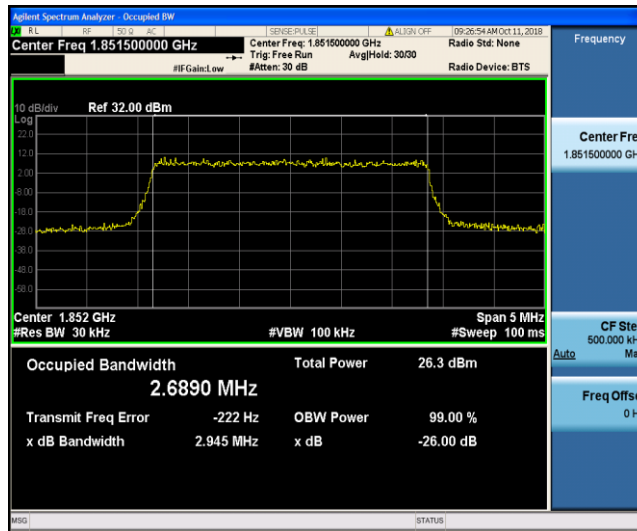

Test Graphs

Band2\_1.4MHz\_QPSK\_18607\_6RB#0

Band2\_1.4MHz\_QPSK\_18900\_6RB#0

Band2\_1.4MHz\_QPSK\_19193\_6RB#0

Band2\_1.4MHz\_16QAM\_18607\_6RB#0

Band2\_1.4MHz\_16QAM\_18900\_6RB#0

Band2\_1.4MHz\_16QAM\_19193\_6RB#0