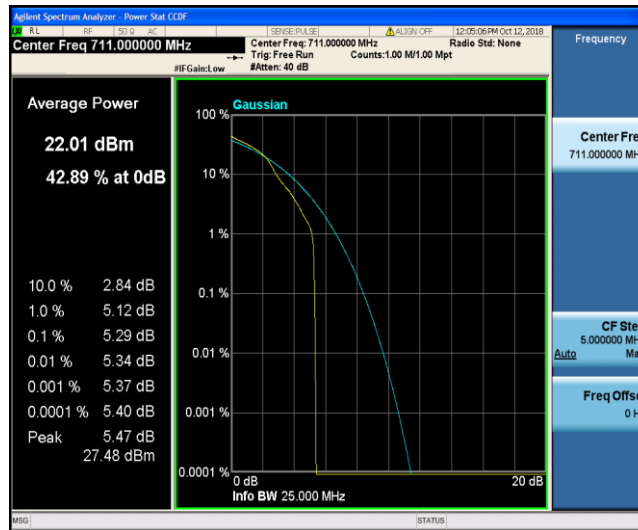

Band17\_10MHz\_QPSK\_23800\_1RB#0

Band17\_10MHz\_QPSK\_23800\_50RB#0

Band17\_10MHz\_16QAM\_23780\_1RB#0

Band17\_10MHz\_16QAM\_23780\_50RB#0

Band17\_10MHz\_16QAM\_23790\_1RB#0

Band17\_10MHz\_16QAM\_23790\_50RB#0