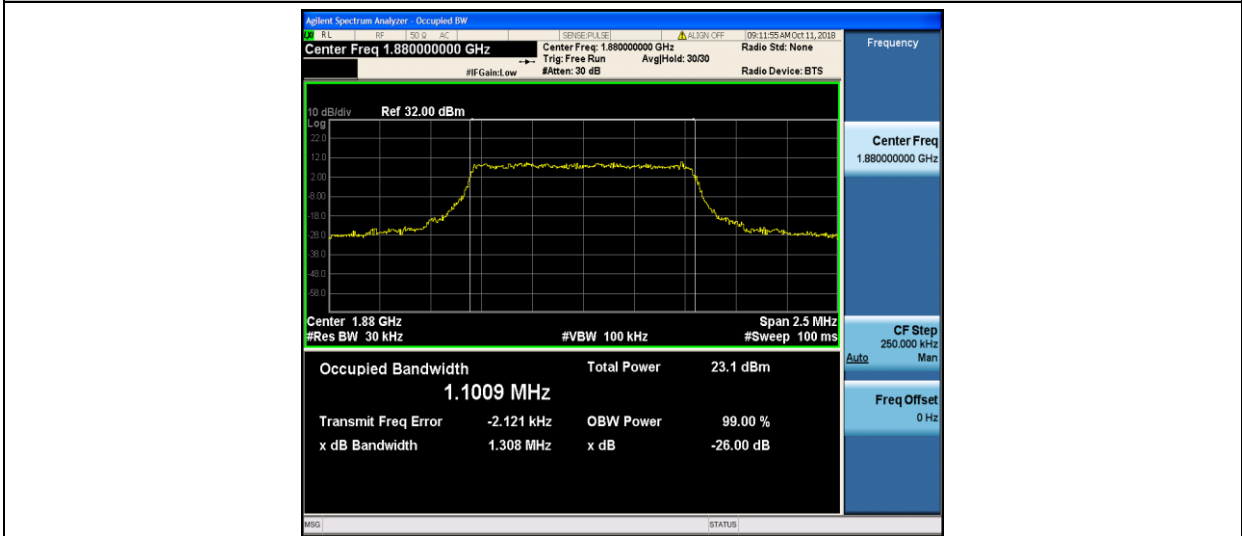

Band2_1.4MHz_QPSK_18900_6RB#0