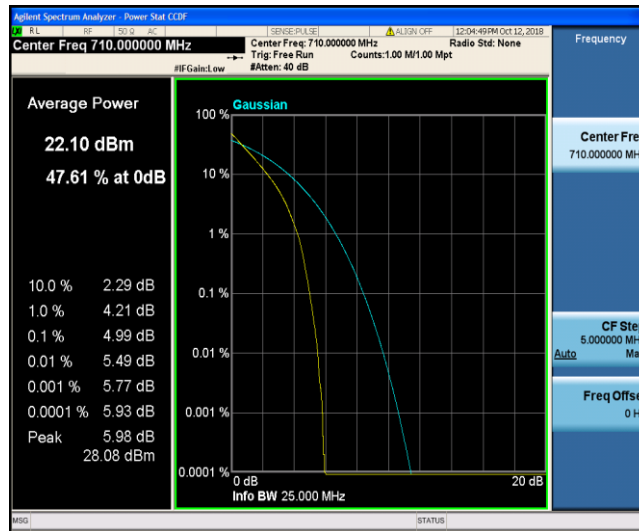

Band17\_5MHz\_16QAM\_23825\_1RB#0

Band17\_5MHz\_16QAM\_23825\_25RB#0

Band17\_10MHz\_QPSK\_23780\_1RB#0

Band17\_10MHz\_QPSK\_23780\_50RB#0

Band17\_10MHz\_QPSK\_23790\_1RB#0

Band17\_10MHz\_QPSK\_23790\_50RB#0