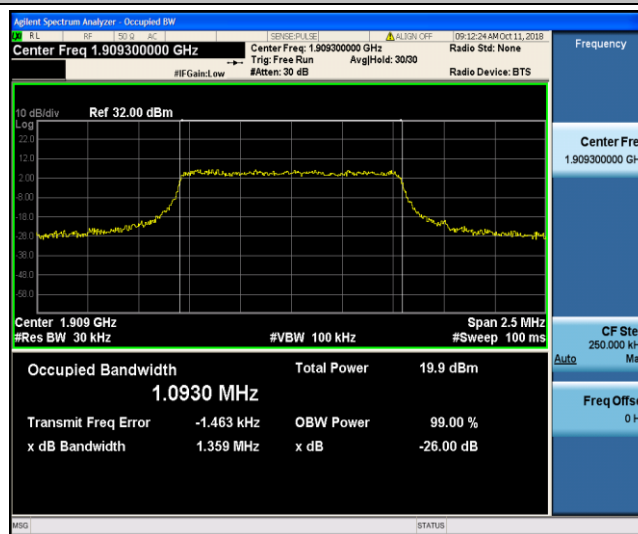

Test Graphs

Band2\_1.4MHz\_QPSK\_18607\_6RB#0

Band2\_1.4MHz\_QPSK\_18900\_6RB#0

Band2\_1.4MHz\_QPSK\_19193\_6RB#0

Band2\_1.4MHz\_16QAM\_18607\_6RB#0

Band2\_1.4MHz\_16QAM\_18900\_6RB#0

Band2\_1.4MHz\_16QAM\_19193\_6RB#0