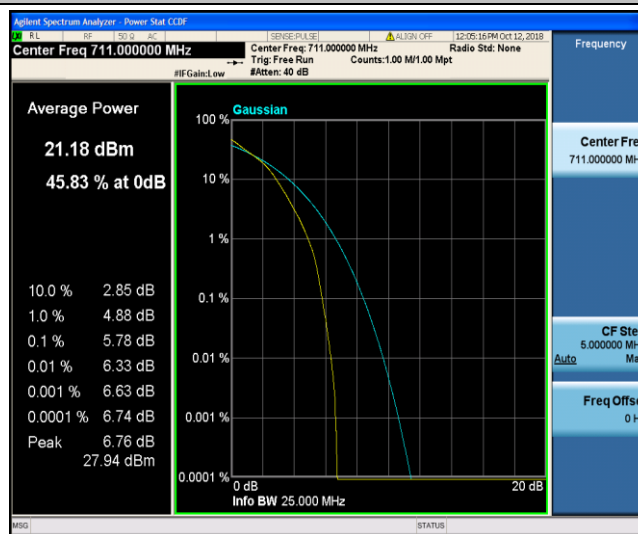

Band17_10MHz_16QAM_23800_50RB#0