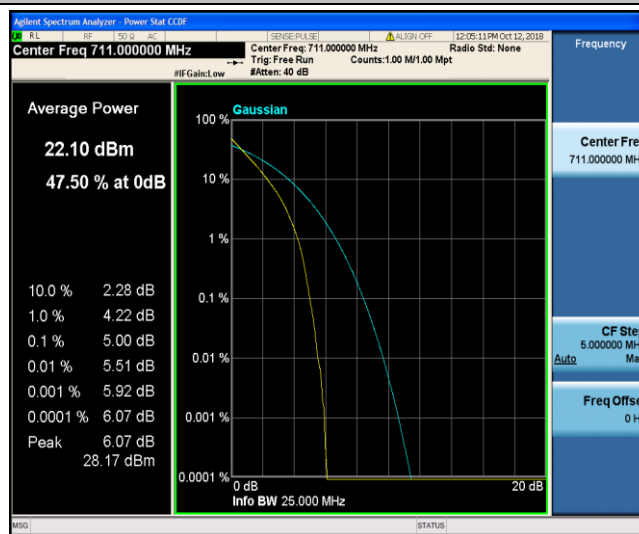

Band17_10MHz_QPSK_23800_50RB#0