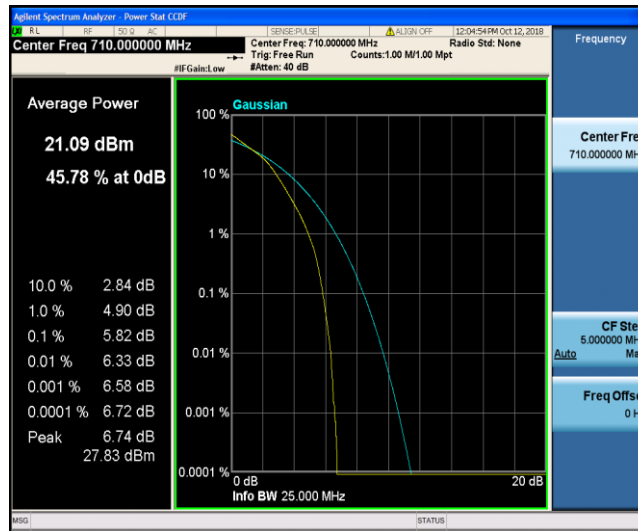

Band17\_10MHz\_QPSK\_23800\_1RB#0

Band17\_10MHz\_QPSK\_23800\_50RB#0

Band17\_10MHz\_16QAM\_23780\_1RB#0

Band17\_10MHz\_16QAM\_23780\_50RB#0

Band17\_10MHz\_16QAM\_23790\_1RB#0

Band17\_10MHz\_16QAM\_23790\_50RB#0