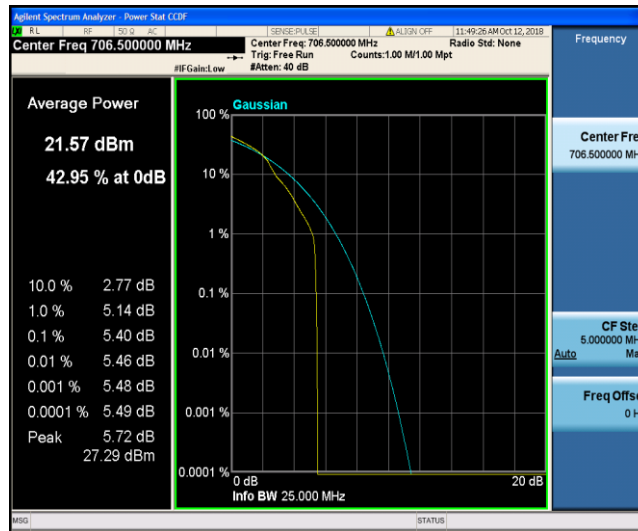

Band17\_5MHz\_QPSK\_23790\_25RB#0

Band17\_5MHz\_QPSK\_23825\_1RB#0

Band17\_5MHz\_QPSK\_23825\_25RB#0

Band17\_5MHz\_16QAM\_23755\_1RB#0

Band17\_5MHz\_16QAM\_23755\_25RB#0

Band17\_5MHz\_16QAM\_23790\_1RB#0

Band17\_5MHz\_16QAM\_23790\_25RB#0