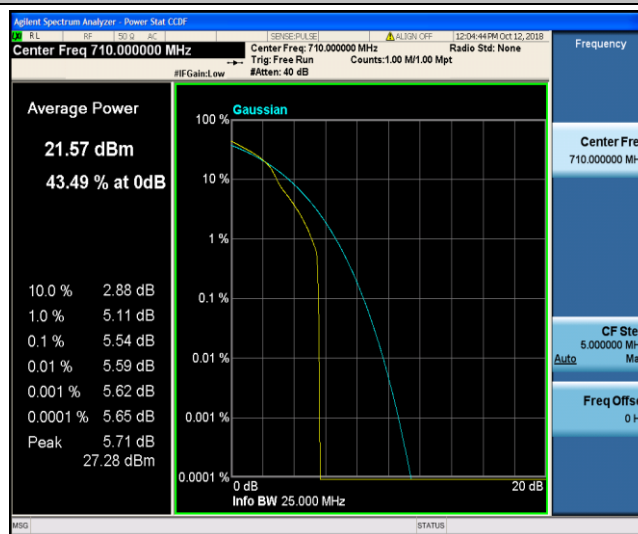

Band17\_10MHz\_QPSK\_23800\_1RB#0

Band17\_10MHz\_QPSK\_23800\_50RB#0

Band17\_10MHz\_16QAM\_23780\_1RB#0

Band17\_10MHz\_16QAM\_23780\_50RB#0

Band17\_10MHz\_16QAM\_23790\_1RB#0

Band17\_10MHz\_16QAM\_23790\_50RB#0