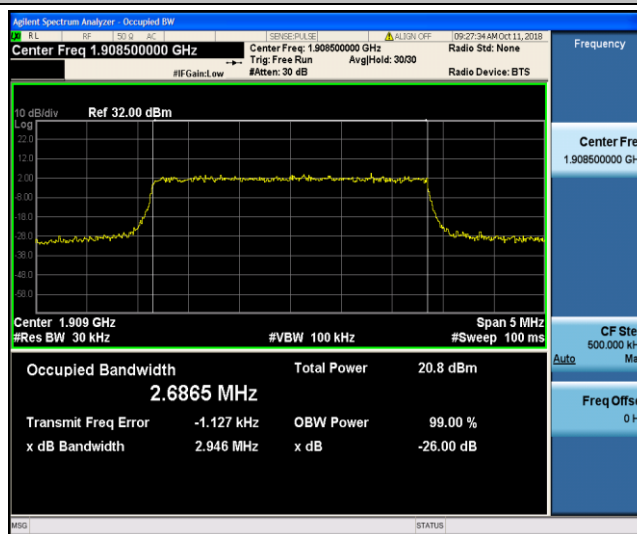

Band2_3MHz_QPSK_19185_15RB#0