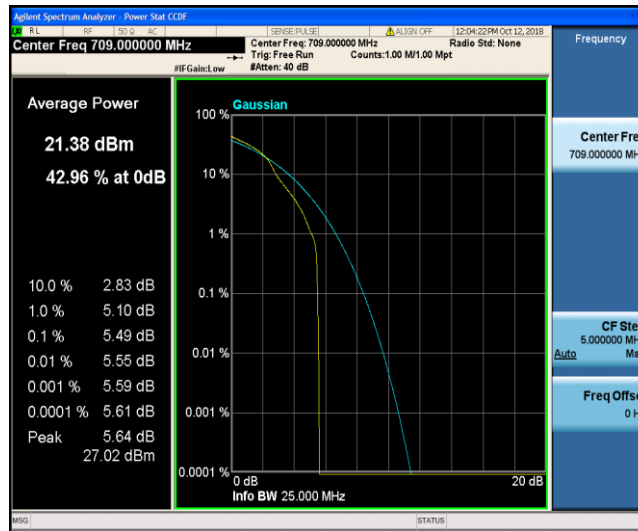

Band17_10MHz_16QAM_23780_1RB#0