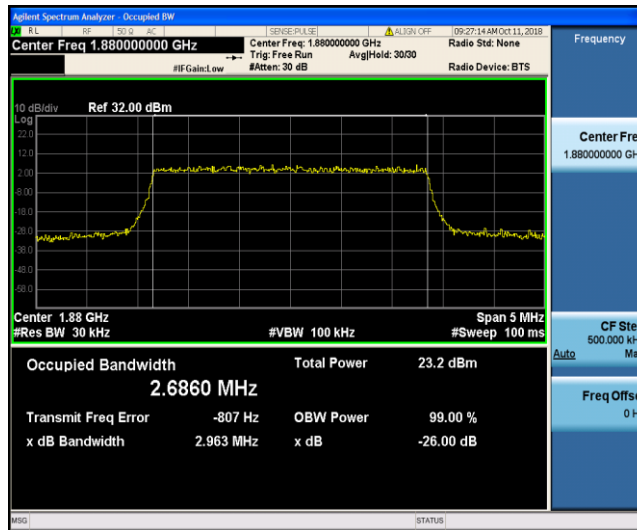

Band2_3MHz_QPSK_18900_15RB#0