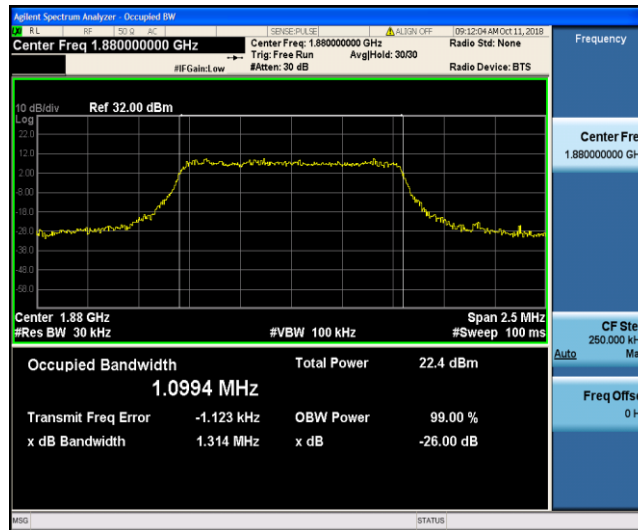

Test Graphs

Band2\_1.4MHz\_QPSK\_18607\_6RB#0

Band2\_1.4MHz\_QPSK\_18900\_6RB#0

Band2\_1.4MHz\_QPSK\_19193\_6RB#0

Band2\_1.4MHz\_16QAM\_18607\_6RB#0

Band2\_1.4MHz\_16QAM\_18900\_6RB#0

Band2\_1.4MHz\_16QAM\_19193\_6RB#0