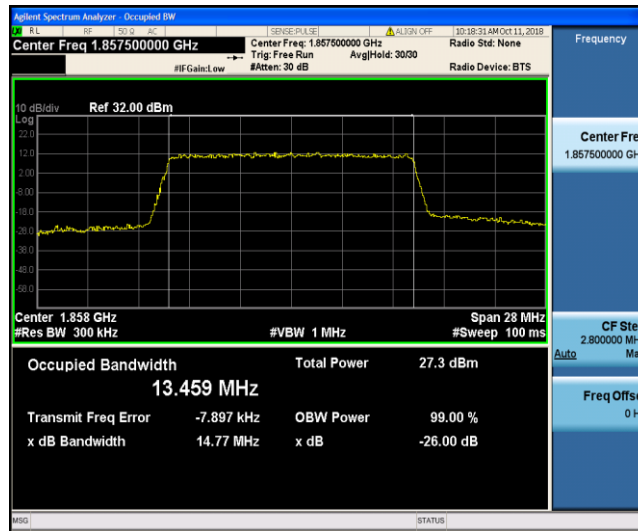

Band2\_10MHz\_QPSK\_19150\_50RB#0

Band2\_10MHz\_16QAM\_18650\_50RB#0

Band2\_10MHz\_16QAM\_18900\_50RB#0

Band2\_10MHz\_16QAM\_19150\_50RB#0

Band2\_15MHz\_QPSK\_18675\_75RB#0

Band2\_15MHz\_QPSK\_18900\_75RB#0