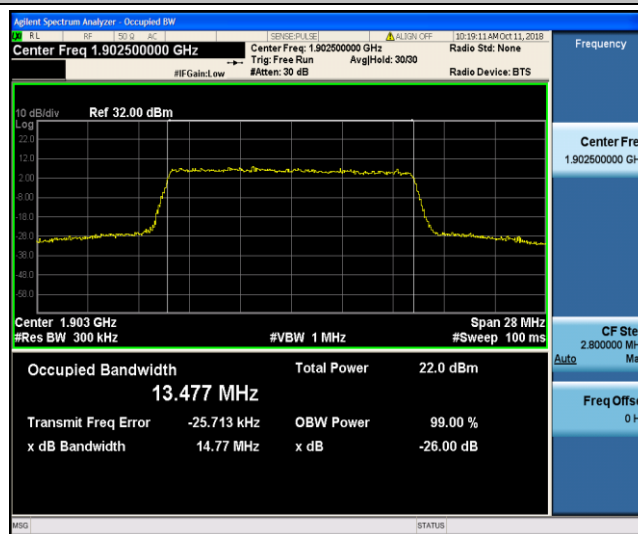

Band2\_10MHz\_QPSK\_19150\_50RB#0

Band2\_10MHz\_16QAM\_18650\_50RB#0

Band2\_10MHz\_16QAM\_18900\_50RB#0

Band2\_10MHz\_16QAM\_19150\_50RB#0

Band2\_15MHz\_QPSK\_18675\_75RB#0

Band2\_15MHz\_QPSK\_18900\_75RB#0