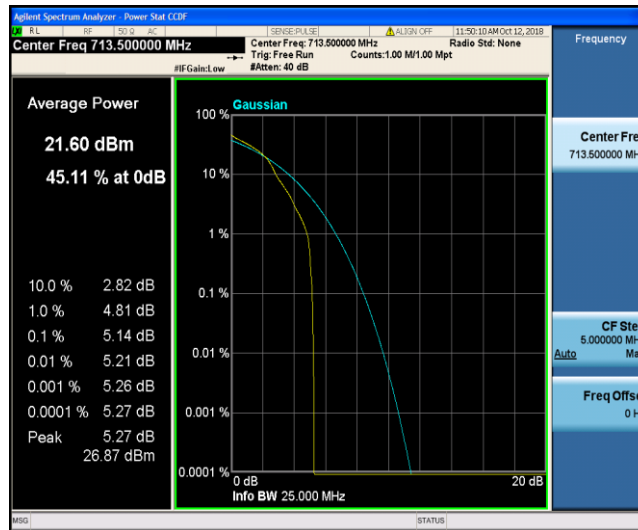

Band17\_5MHz\_QPSK\_23790\_25RB#0

Band17\_5MHz\_QPSK\_23825\_1RB#0

Band17\_5MHz\_QPSK\_23825\_25RB#0

Band17\_5MHz\_16QAM\_23755\_1RB#0

Band17\_5MHz\_16QAM\_23755\_25RB#0

Band17\_5MHz\_16QAM\_23790\_1RB#0

Band17\_5MHz\_16QAM\_23790\_25RB#0