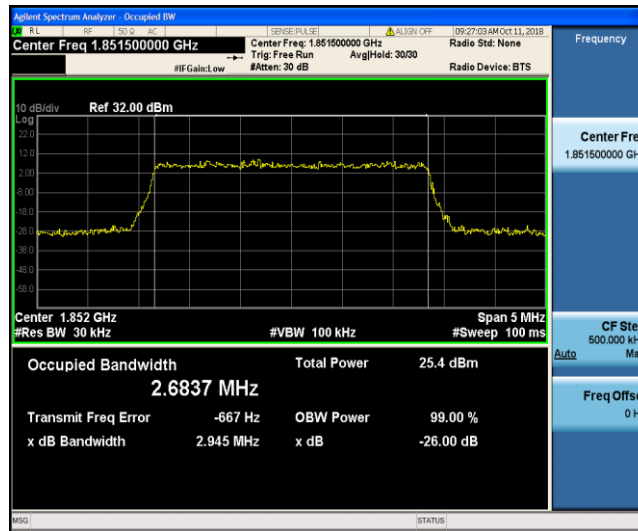

Band2_3MHz_16QAM_18615_15RB#0