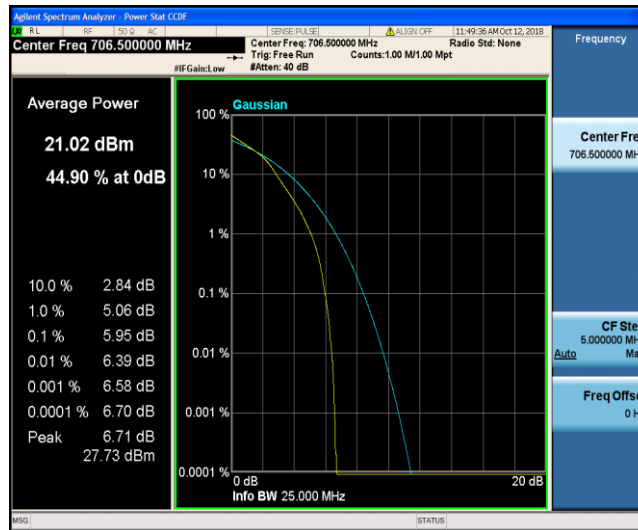

Band17\_5MHz\_QPSK\_23790\_25RB#0

Band17\_5MHz\_QPSK\_23825\_1RB#0

Band17\_5MHz\_QPSK\_23825\_25RB#0

Band17\_5MHz\_16QAM\_23755\_1RB#0

Band17\_5MHz\_16QAM\_23755\_25RB#0

Band17\_5MHz\_16QAM\_23790\_1RB#0

Band17\_5MHz\_16QAM\_23790\_25RB#0