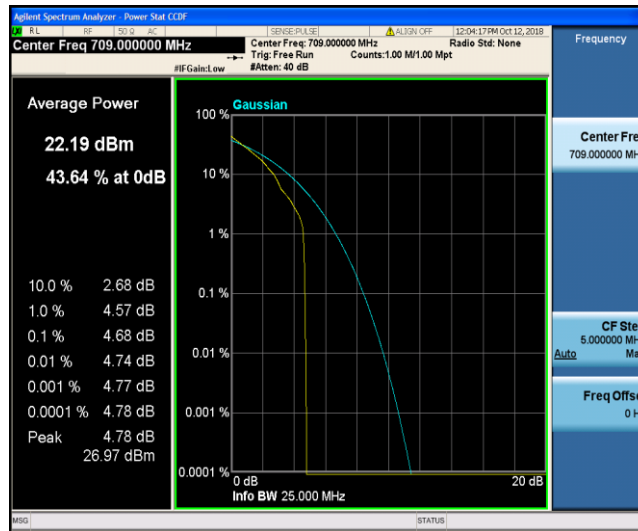

Band17_10MHz_QPSK_23780_1RB#0