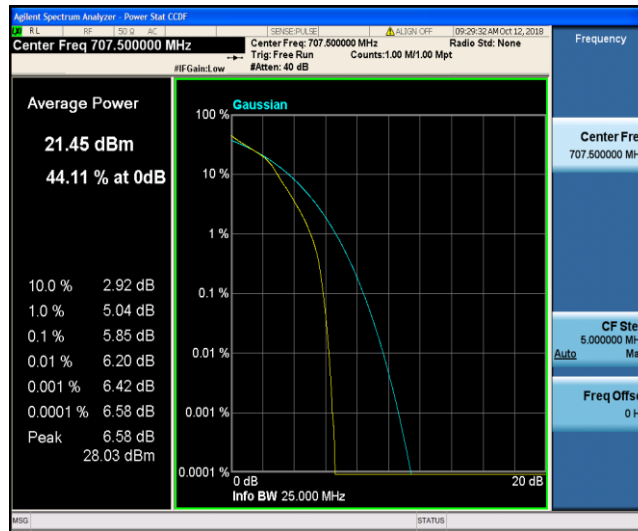

Band12\_3MHz\_QPSK\_23095\_15RB#0

Band12\_3MHz\_QPSK\_23165\_1RB#0

Band12\_3MHz\_QPSK\_23165\_15RB#0

Band12\_3MHz\_16QAM\_23025\_1RB#0

Band12\_3MHz\_16QAM\_23025\_15RB#0

Band12\_3MHz\_16QAM\_23095\_1RB#0

Band12\_3MHz\_16QAM\_23095\_15RB#0