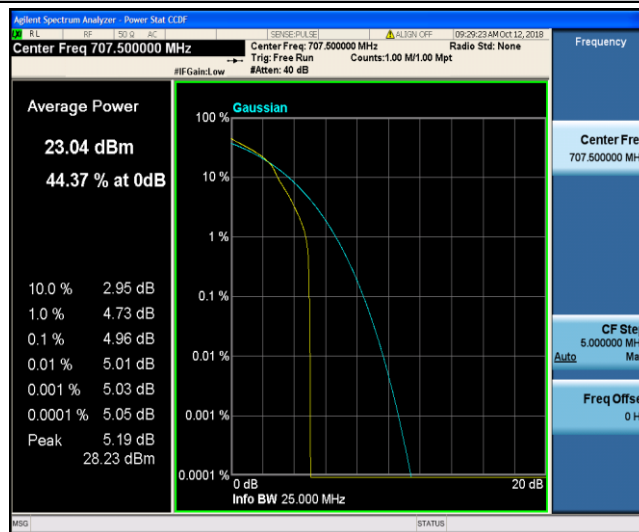

Band12\_3MHz\_QPSK\_23095\_15RB#0

Band12\_3MHz\_QPSK\_23165\_1RB#0

Band12\_3MHz\_QPSK\_23165\_15RB#0

Band12\_3MHz\_16QAM\_23025\_1RB#0

Band12\_3MHz\_16QAM\_23025\_15RB#0

Band12\_3MHz\_16QAM\_23095\_1RB#0

Band12\_3MHz\_16QAM\_23095\_15RB#0