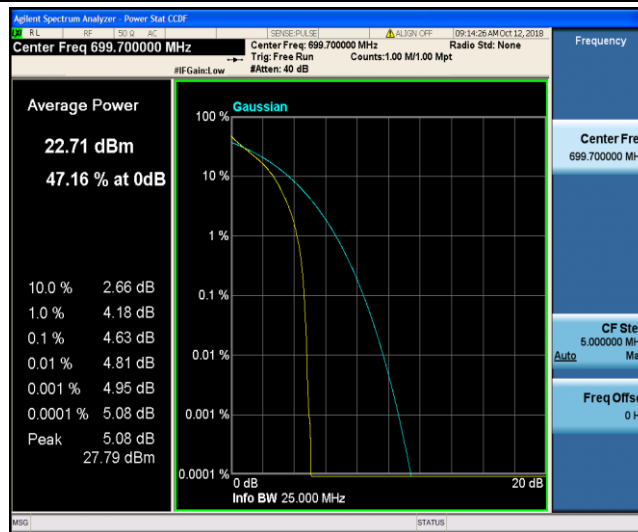

Band7\_20MHz\_16QAM\_21100\_100RB#0

Band7\_20MHz\_16QAM\_21350\_1RB#0

Band7\_20MHz\_16QAM\_21350\_100RB#0

Band12\_1.4MHz\_QPSK\_23017\_1RB#0

Band12\_1.4MHz\_QPSK\_23017\_6RB#0

Band12\_1.4MHz\_QPSK\_23095\_1RB#0