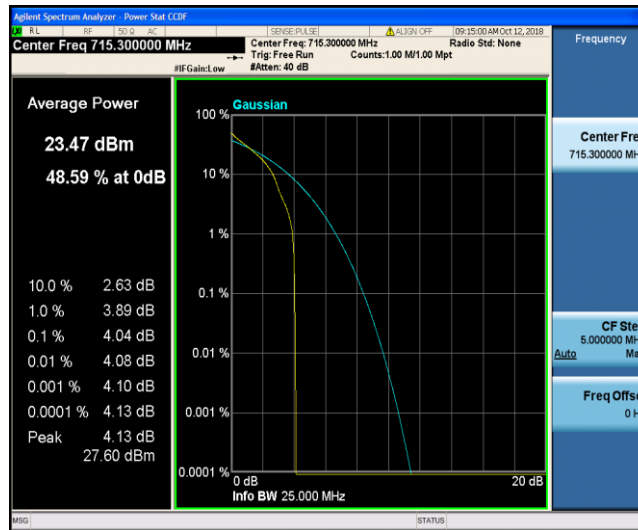

Band12_1.4MHz_QPSK_23095_6RB#0

Band12_1.4MHz_QPSK_23173_1RB#0