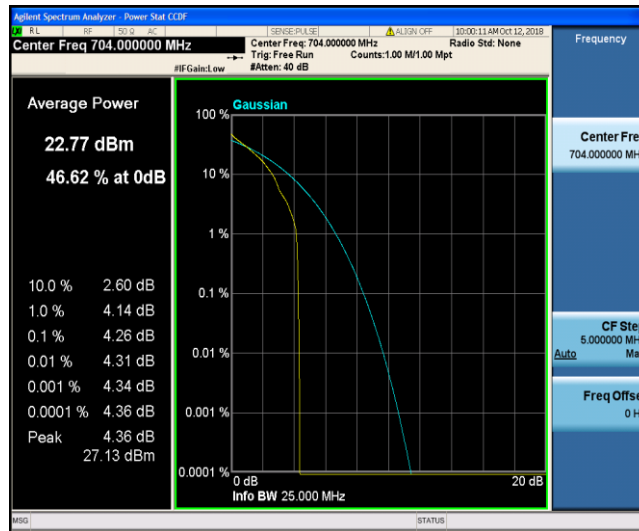

Band12_5MHz_16QAM_23155_25RB#0

Band12_10MHz_QPSK_23060_1RB#0