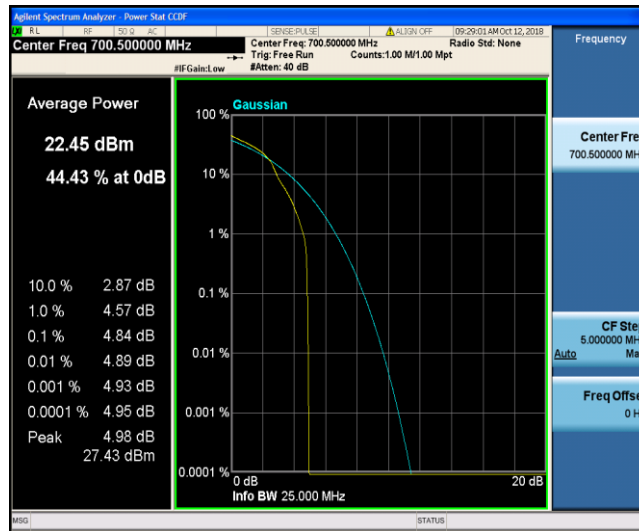

Band12_3MHz_QPSK_23165_15RB#0

Band12_3MHz_16QAM_23025_1RB#0