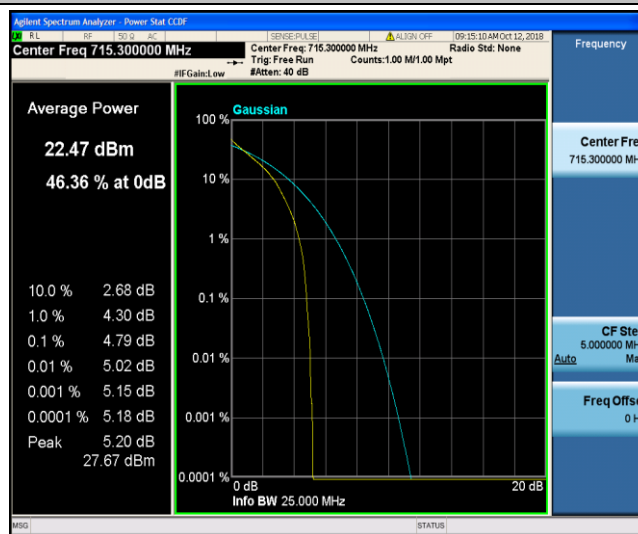

Band12_1.4MHz_QPSK_23173_1RB#0

Band12_1.4MHz_QPSK_23173_6RB#0