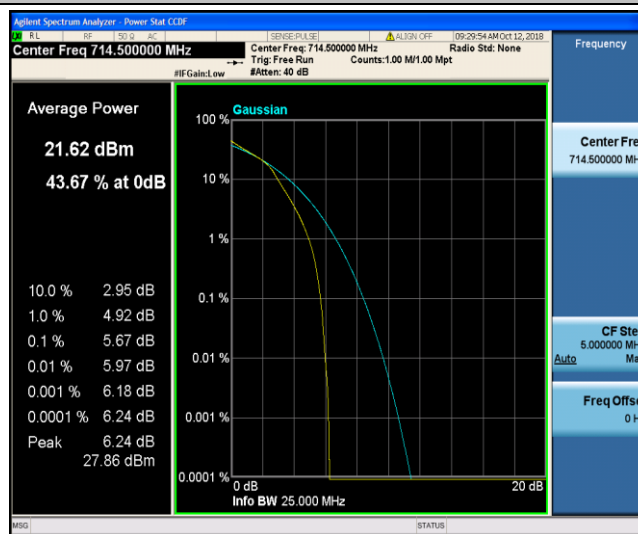

Band12_3MHz_16QAM_23165_1RB#0

Band12_3MHz_16QAM_23165_15RB#0