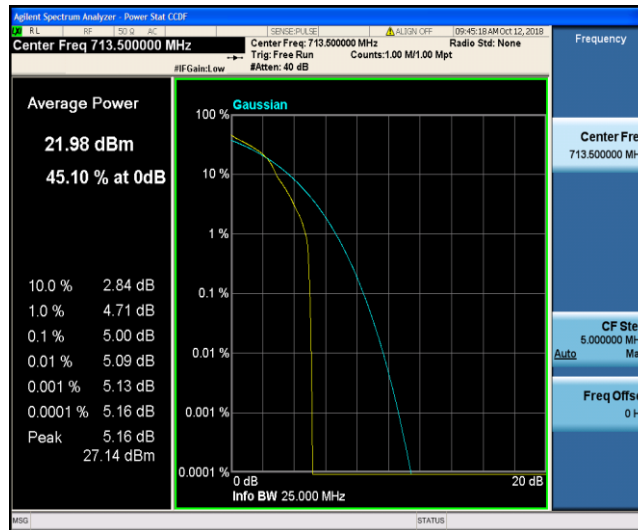

Band12\_5MHz\_QPSK\_23155\_25RB#0

Band12\_5MHz\_16QAM\_23035\_1RB#0

Band12\_5MHz\_16QAM\_23035\_25RB#0

Band12\_5MHz\_16QAM\_23095\_1RB#0

Band12\_5MHz\_16QAM\_23095\_25RB#0

Band12\_5MHz\_16QAM\_23155\_1RB#0