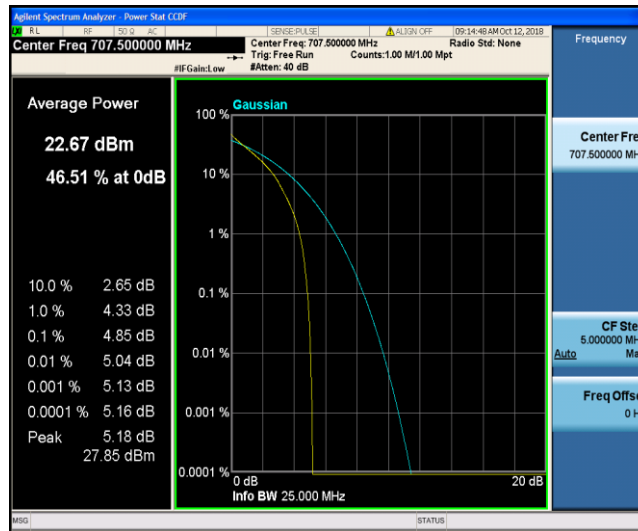

Band7\_20MHz\_16QAM\_21100\_100RB#0

Band7\_20MHz\_16QAM\_21350\_1RB#0

Band7\_20MHz\_16QAM\_21350\_100RB#0

Band12\_1.4MHz\_QPSK\_23017\_1RB#0

Band12\_1.4MHz\_QPSK\_23017\_6RB#0

Band12\_1.4MHz\_QPSK\_23095\_1RB#0