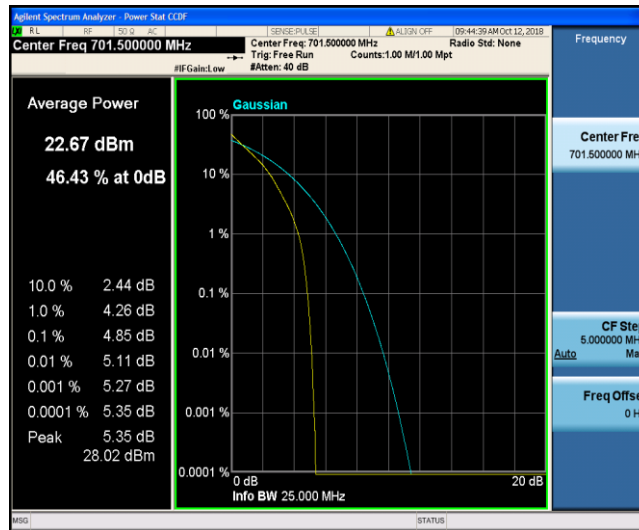

Band12_5MHz_QPSK_23035_1RB#0

Band12_5MHz_QPSK_23035_25RB#0