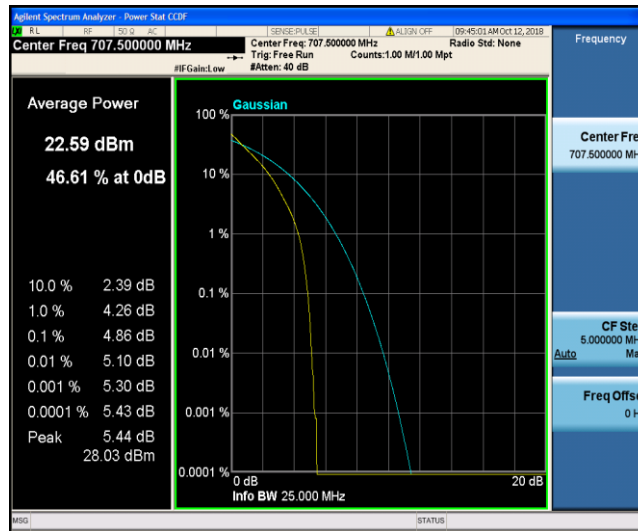

Band12\_3MHz\_16QAM\_23165\_1RB#0

Band12\_3MHz\_16QAM\_23165\_15RB#0

Band12\_5MHz\_QPSK\_23035\_1RB#0

Band12\_5MHz\_QPSK\_23035\_25RB#0

Band12\_5MHz\_QPSK\_23095\_1RB#0

Band12\_5MHz\_QPSK\_23095\_25RB#0

Band12\_5MHz\_QPSK\_23155\_1RB#0