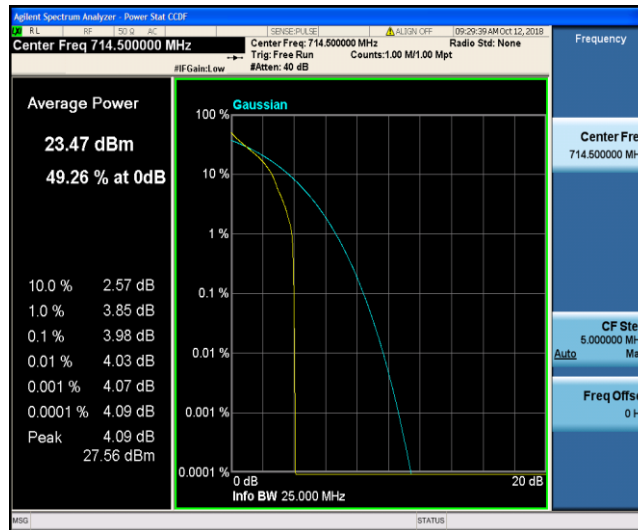

Band12_3MHz_QPSK_23095_15RB#0

Band12_3MHz_QPSK_23165_1RB#0