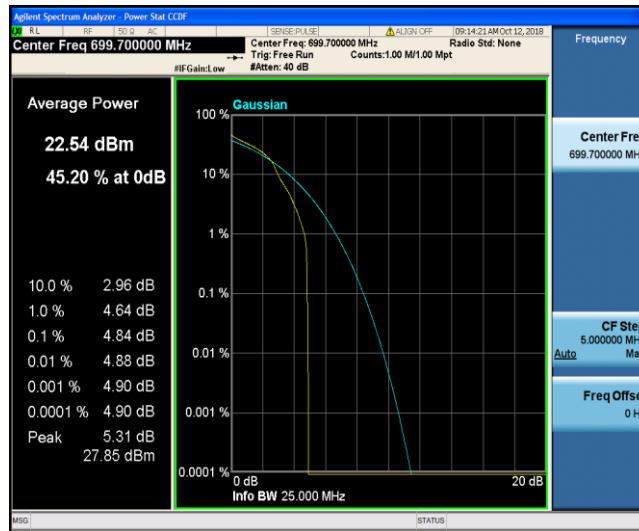

Band12_1.4MHz_QPSK_23173_6RB#0

Band12_1.4MHz_16QAM_23017_1RB#0