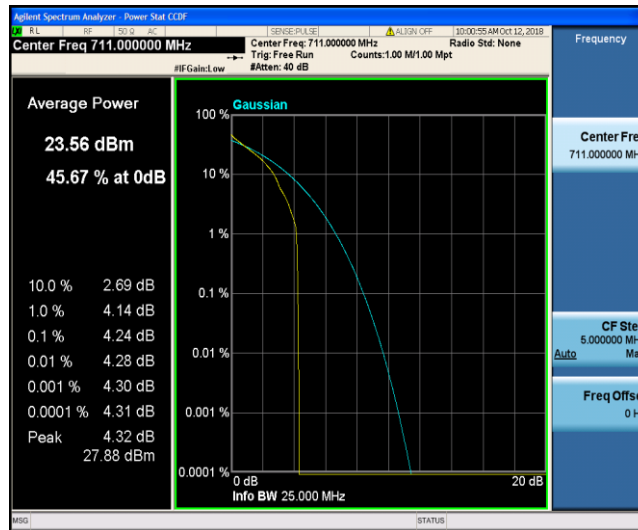

Band12\_5MHz\_16QAM\_23155\_25RB#0

Band12\_10MHz\_QPSK\_23060\_1RB#0

Band12\_10MHz\_QPSK\_23060\_50RB#0

Band12\_10MHz\_QPSK\_23095\_1RB#0

Band12\_10MHz\_QPSK\_23095\_50RB#0

Band12\_10MHz\_QPSK\_23130\_1RB#0