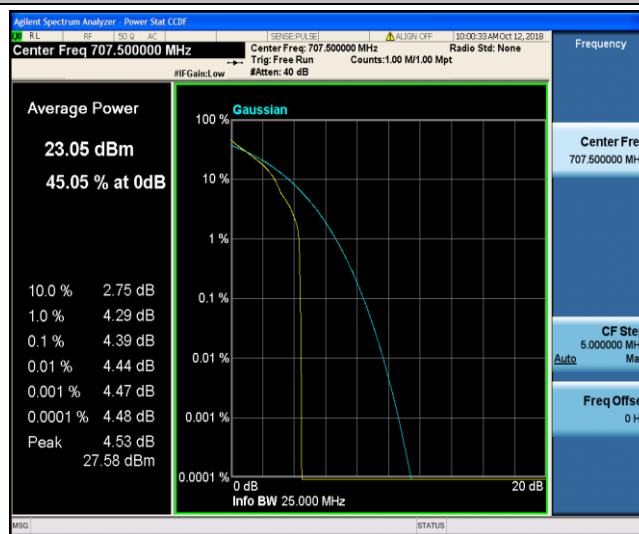

Band12_10MHz_QPSK_23060_50RB#0

Band12_10MHz_QPSK_23095_1RB#0