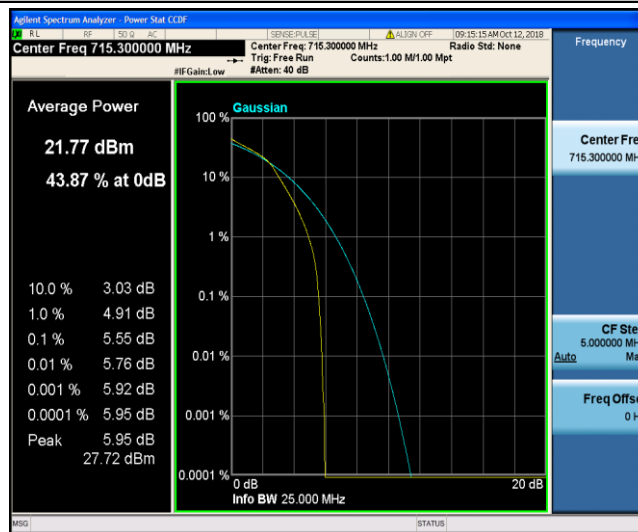

Band12_1.4MHz_16QAM_23173_1RB#0

Band12_1.4MHz_16QAM_23173_6RB#0