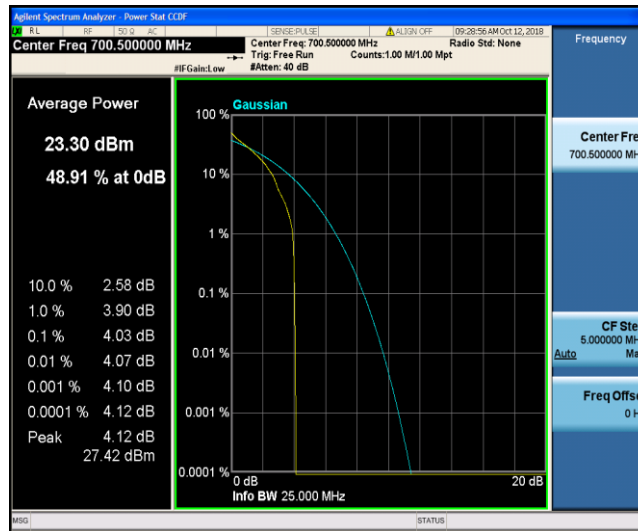

Band12_1.4MHz_16QAM_23173_6RB#0

Band12_3MHz_QPSK_23025_1RB#0