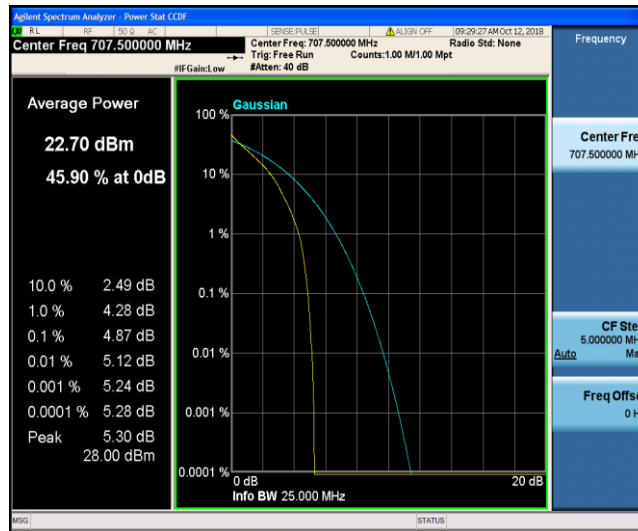

Band12\_1.4MHz\_16QAM\_23095\_6RB#0

Band12\_1.4MHz\_16QAM\_23173\_1RB#0

Band12\_1.4MHz\_16QAM\_23173\_6RB#0

Band12\_3MHz\_QPSK\_23025\_1RB#0

Band12\_3MHz\_QPSK\_23025\_15RB#0

Band12\_3MHz\_QPSK\_23095\_1RB#0