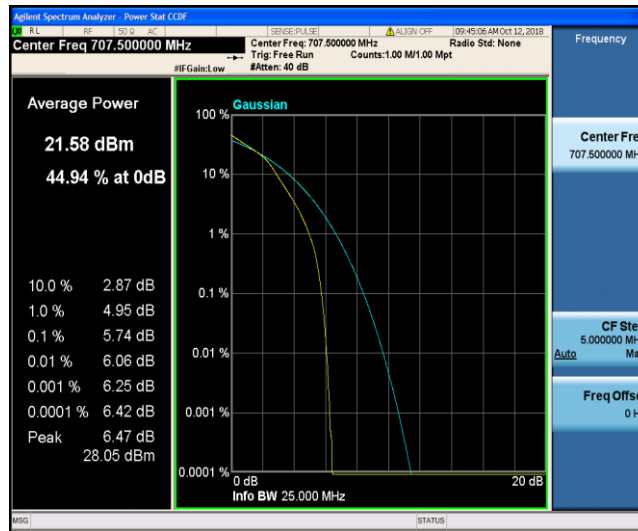

Band12\_5MHz\_QPSK\_23155\_25RB#0

Band12\_5MHz\_16QAM\_23035\_1RB#0

Band12\_5MHz\_16QAM\_23035\_25RB#0

Band12\_5MHz\_16QAM\_23095\_1RB#0

Band12\_5MHz\_16QAM\_23095\_25RB#0

Band12\_5MHz\_16QAM\_23155\_1RB#0