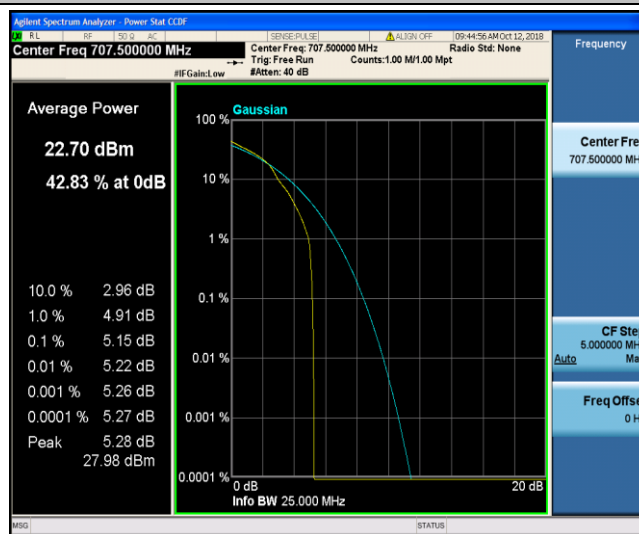

Band12_5MHz_16QAM_23035_25RB#0

Band12_5MHz_16QAM_23095_1RB#0