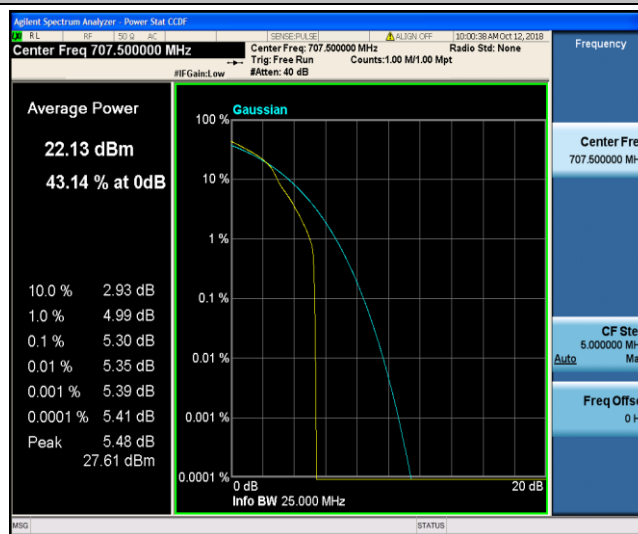

Band12_10MHz_16QAM_23060_50RB#0

Band12_10MHz_16QAM_23095_1RB#0