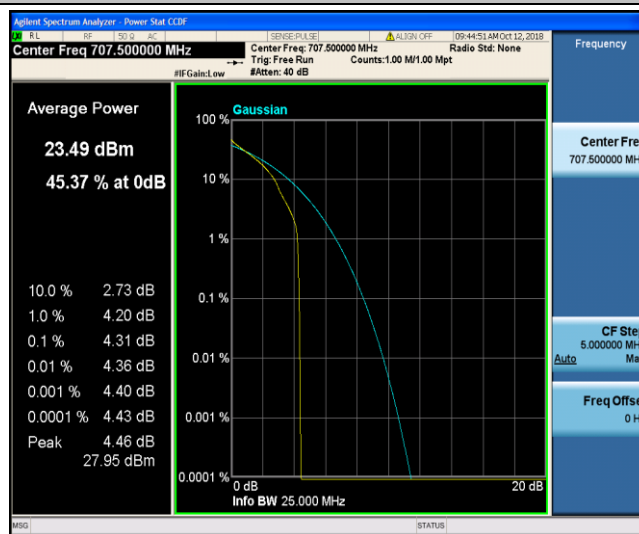

Band12\_3MHz\_16QAM\_23165\_1RB#0

Band12\_3MHz\_16QAM\_23165\_15RB#0

Band12\_5MHz\_QPSK\_23035\_1RB#0

Band12\_5MHz\_QPSK\_23035\_25RB#0

Band12\_5MHz\_QPSK\_23095\_1RB#0

Band12\_5MHz\_QPSK\_23095\_25RB#0

Band12\_5MHz\_QPSK\_23155\_1RB#0