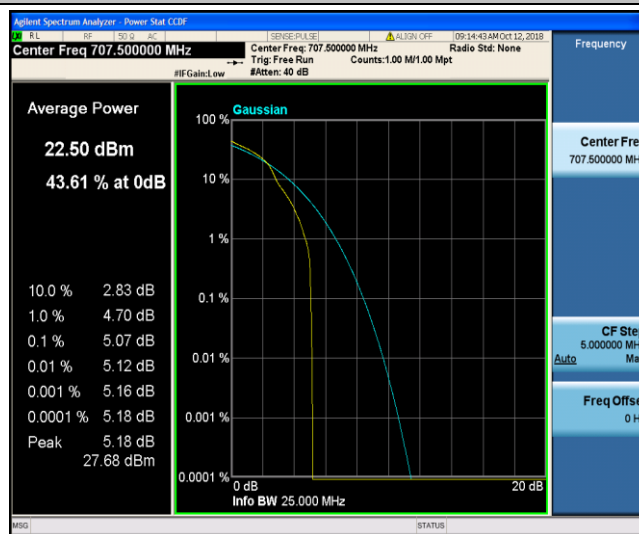

Band12\_1.4MHz\_QPSK\_23095\_6RB#0

Band12\_1.4MHz\_QPSK\_23173\_1RB#0

Band12\_1.4MHz\_QPSK\_23173\_6RB#0

Band12\_1.4MHz\_16QAM\_23017\_1RB#0

Band12\_1.4MHz\_16QAM\_23017\_6RB#0

Band12\_1.4MHz\_16QAM\_23095\_1RB#0