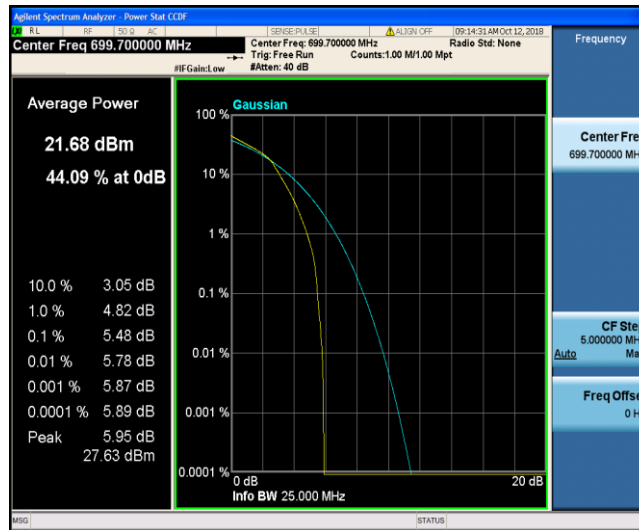

Band12\_1.4MHz\_QPSK\_23095\_6RB#0

Band12\_1.4MHz\_QPSK\_23173\_1RB#0

Band12\_1.4MHz\_QPSK\_23173\_6RB#0

Band12\_1.4MHz\_16QAM\_23017\_1RB#0

Band12\_1.4MHz\_16QAM\_23017\_6RB#0

Band12\_1.4MHz\_16QAM\_23095\_1RB#0