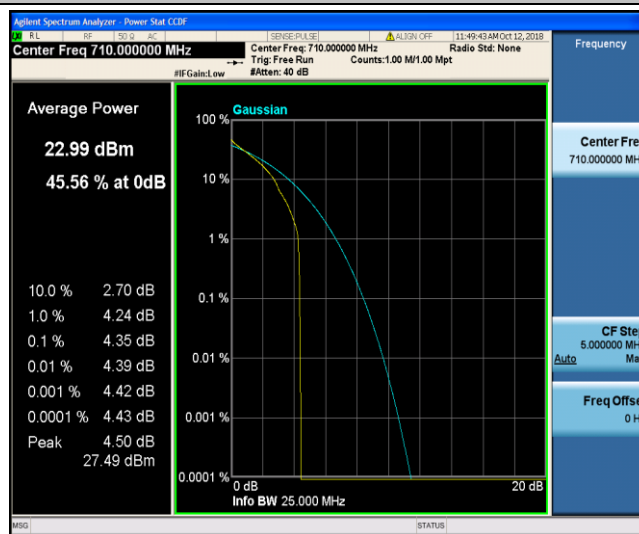

Band17_5MHz_QPSK_23755_25RB#0

Band17_5MHz_QPSK_23790_1RB#0