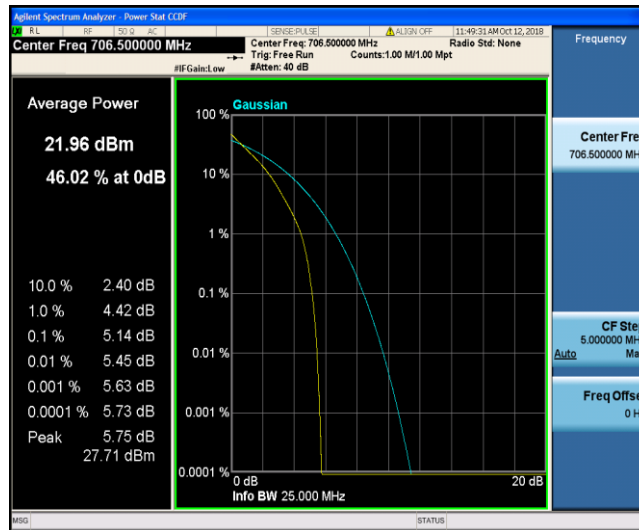

Band17_5MHz_QPSK_23755_1RB#0

Band17_5MHz_QPSK_23755_25RB#0