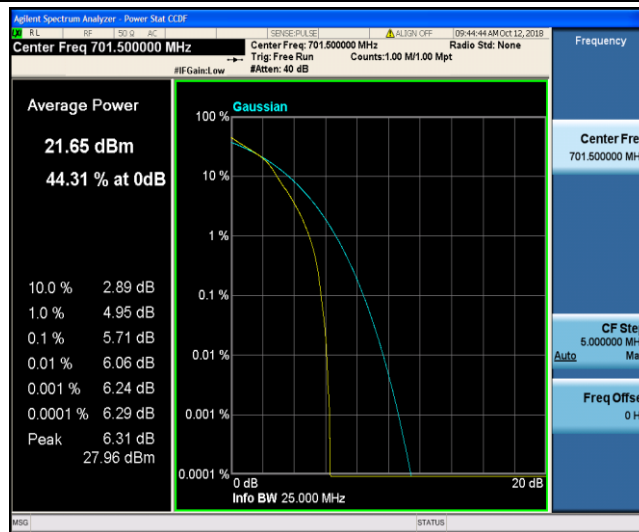

Band12_5MHz_16QAM_23035_1RB#0

Band12_5MHz_16QAM_23035_25RB#0