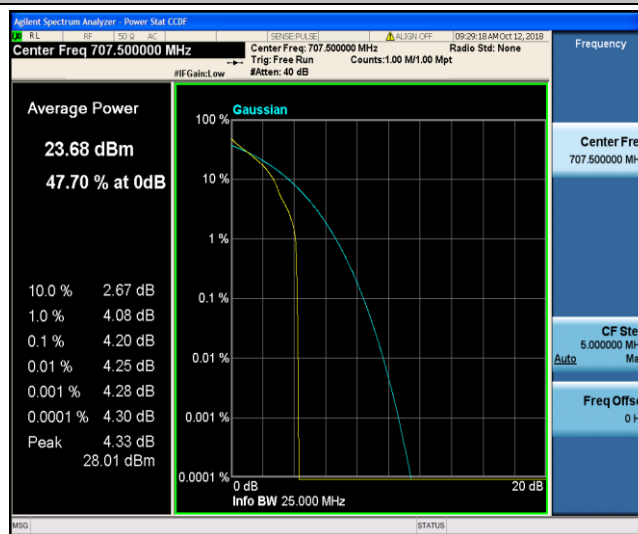

Band12\_1.4MHz\_16QAM\_23095\_6RB#0

Band12\_1.4MHz\_16QAM\_23173\_1RB#0

Band12\_1.4MHz\_16QAM\_23173\_6RB#0

Band12\_3MHz\_QPSK\_23025\_1RB#0

Band12\_3MHz\_QPSK\_23025\_15RB#0

Band12\_3MHz\_QPSK\_23095\_1RB#0