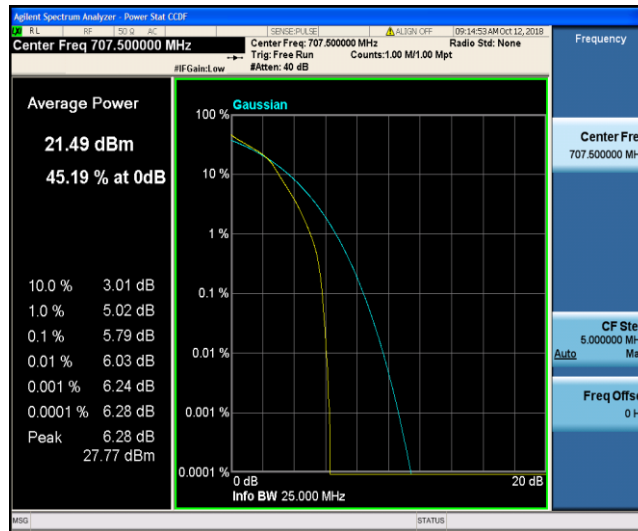

Band12\_1.4MHz\_QPSK\_23095\_6RB#0

Band12\_1.4MHz\_QPSK\_23173\_1RB#0

Band12\_1.4MHz\_QPSK\_23173\_6RB#0

Band12\_1.4MHz\_16QAM\_23017\_1RB#0

Band12\_1.4MHz\_16QAM\_23017\_6RB#0

Band12\_1.4MHz\_16QAM\_23095\_1RB#0