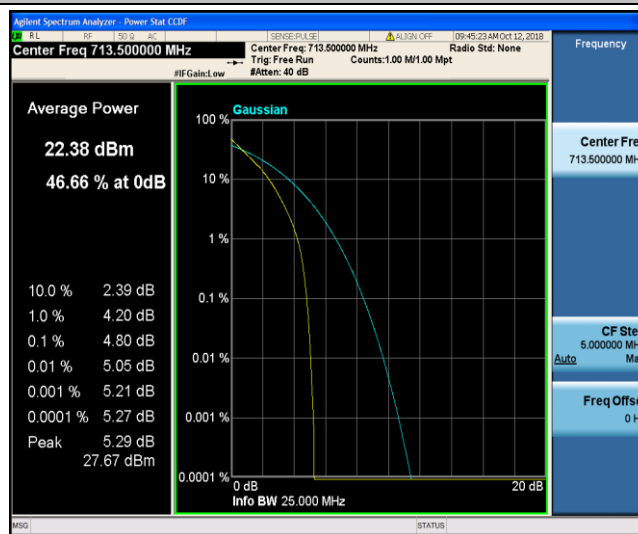

Band12\_3MHz\_16QAM\_23165\_1RB#0

Band12\_3MHz\_16QAM\_23165\_15RB#0

Band12\_5MHz\_QPSK\_23035\_1RB#0

Band12\_5MHz\_QPSK\_23035\_25RB#0

Band12\_5MHz\_QPSK\_23095\_1RB#0

Band12\_5MHz\_QPSK\_23095\_25RB#0

Band12\_5MHz\_QPSK\_23155\_1RB#0