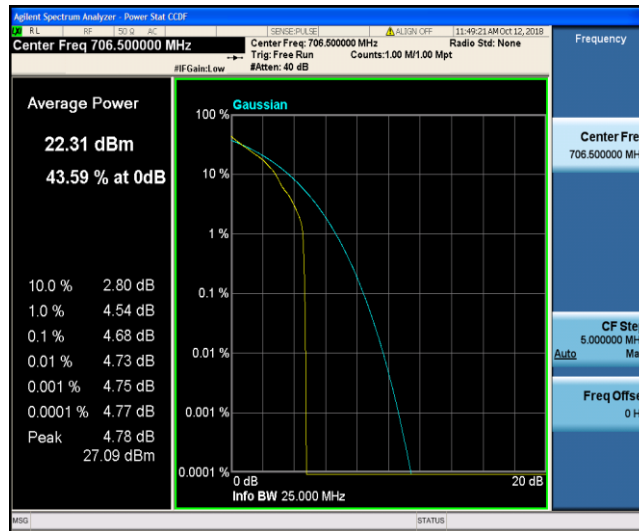

Band12_10MHz_16QAM_23130_50RB#0

Band17_5MHz_QPSK_23755_1RB#0