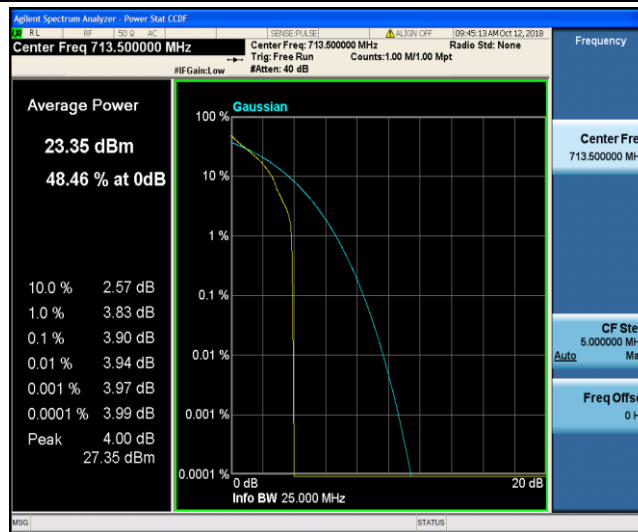

Band12\_3MHz\_16QAM\_23165\_1RB#0

Band12\_3MHz\_16QAM\_23165\_15RB#0

Band12\_5MHz\_QPSK\_23035\_1RB#0

Band12\_5MHz\_QPSK\_23035\_25RB#0

Band12\_5MHz\_QPSK\_23095\_1RB#0

Band12\_5MHz\_QPSK\_23095\_25RB#0

Band12\_5MHz\_QPSK\_23155\_1RB#0