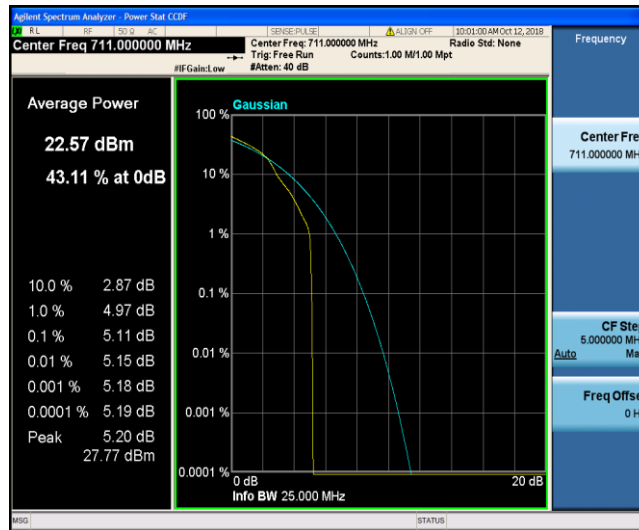

Band12\_10MHz\_QPSK\_23130\_50RB#0

Band12\_10MHz\_16QAM\_23060\_1RB#0

Band12\_10MHz\_16QAM\_23060\_50RB#0

Band12\_10MHz\_16QAM\_23095\_1RB#0

Band12\_10MHz\_16QAM\_23095\_50RB#0

Band12\_10MHz\_16QAM\_23130\_1RB#0