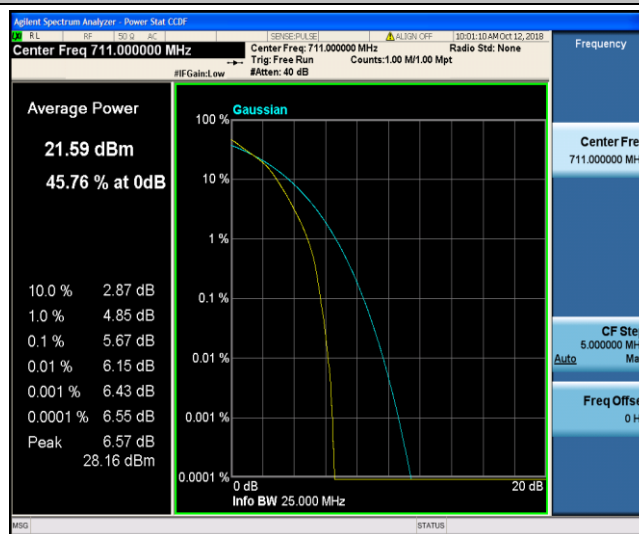

Band12\_10MHz\_QPSK\_23130\_50RB#0

Band12\_10MHz\_16QAM\_23060\_1RB#0

Band12\_10MHz\_16QAM\_23060\_50RB#0

Band12\_10MHz\_16QAM\_23095\_1RB#0

Band12\_10MHz\_16QAM\_23095\_50RB#0

Band12\_10MHz\_16QAM\_23130\_1RB#0