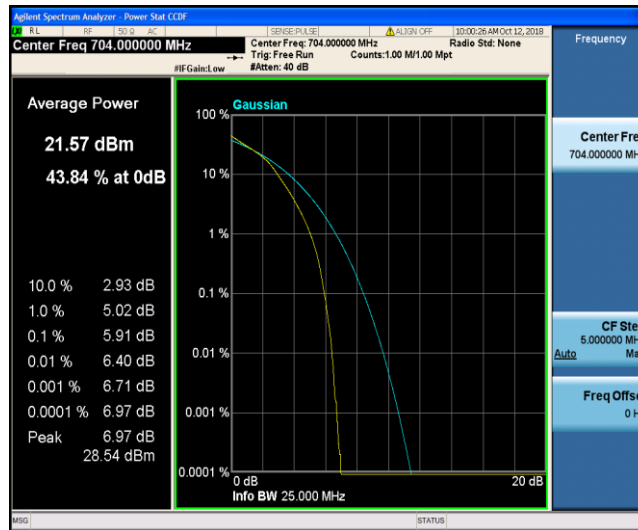

Band12_10MHz_16QAM_23060_1RB#0

Band12_10MHz_16QAM_23060_50RB#0