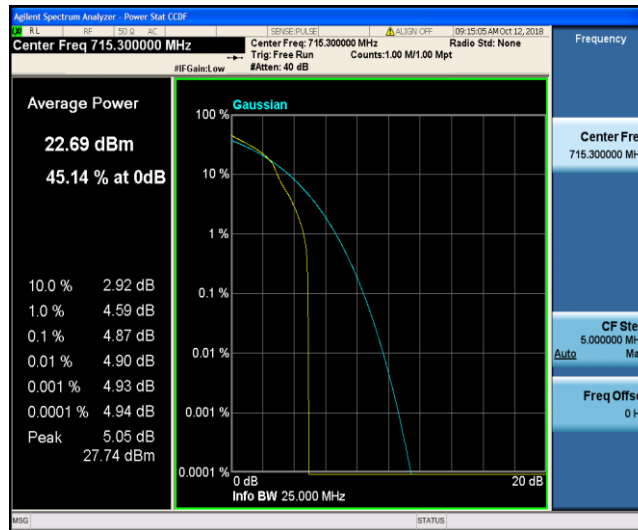

Band12_1.4MHz_16QAM_23095_6RB#0

Band12_1.4MHz_16QAM_23173_1RB#0