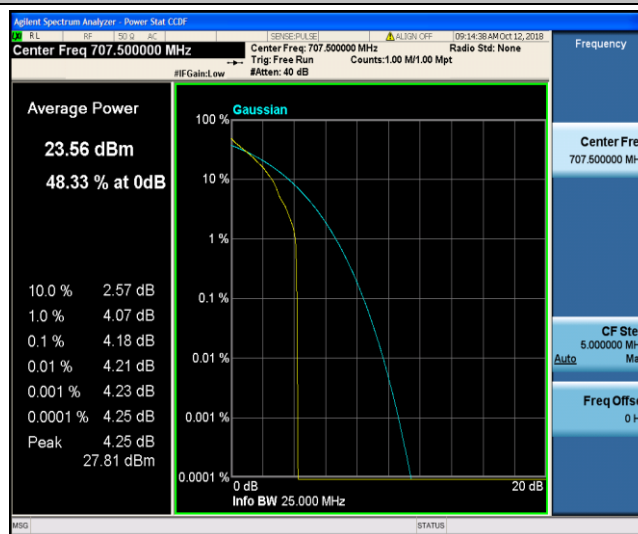

Band7\_20MHz\_16QAM\_21100\_100RB#0

Band7\_20MHz\_16QAM\_21350\_1RB#0

Band7\_20MHz\_16QAM\_21350\_100RB#0

Band12\_1.4MHz\_QPSK\_23017\_1RB#0

Band12\_1.4MHz\_QPSK\_23017\_6RB#0

Band12\_1.4MHz\_QPSK\_23095\_1RB#0