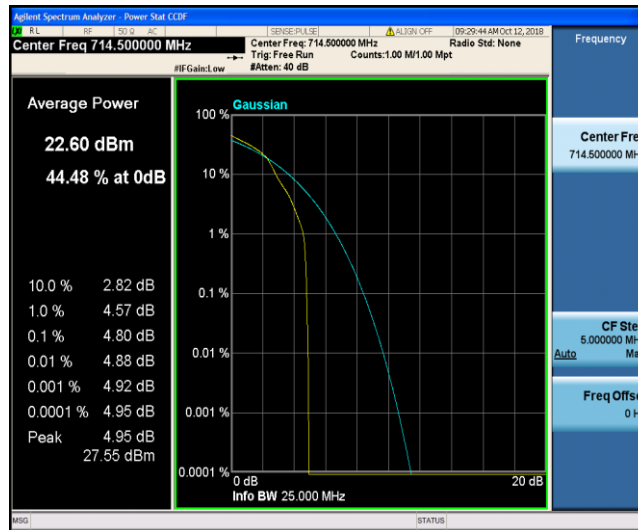

Band12\_3MHz\_QPSK\_23095\_15RB#0

Band12\_3MHz\_QPSK\_23165\_1RB#0

Band12\_3MHz\_QPSK\_23165\_15RB#0

Band12\_3MHz\_16QAM\_23025\_1RB#0

Band12\_3MHz\_16QAM\_23025\_15RB#0

Band12\_3MHz\_16QAM\_23095\_1RB#0

Band12\_3MHz\_16QAM\_23095\_15RB#0