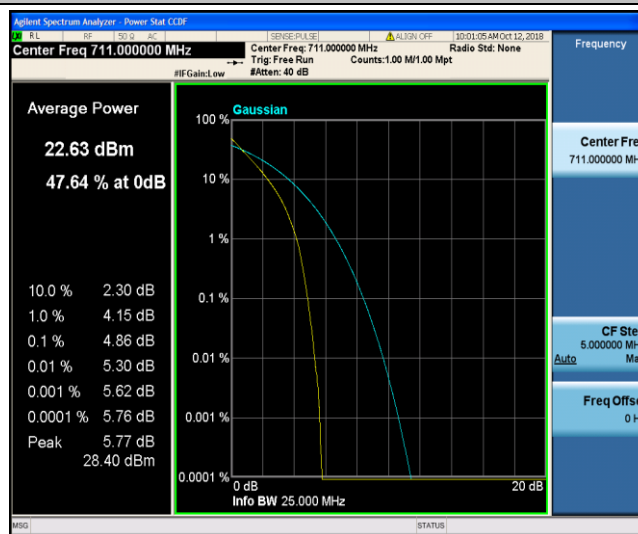

Band12\_5MHz\_16QAM\_23155\_25RB#0

Band12\_10MHz\_QPSK\_23060\_1RB#0

Band12\_10MHz\_QPSK\_23060\_50RB#0

Band12\_10MHz\_QPSK\_23095\_1RB#0

Band12\_10MHz\_QPSK\_23095\_50RB#0

Band12\_10MHz\_QPSK\_23130\_1RB#0