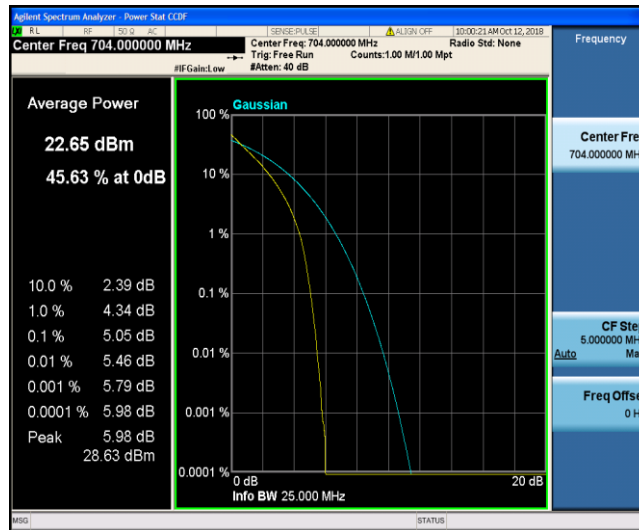

Band12_10MHz_QPSK_23060_1RB#0

Band12_10MHz_QPSK_23060_50RB#0