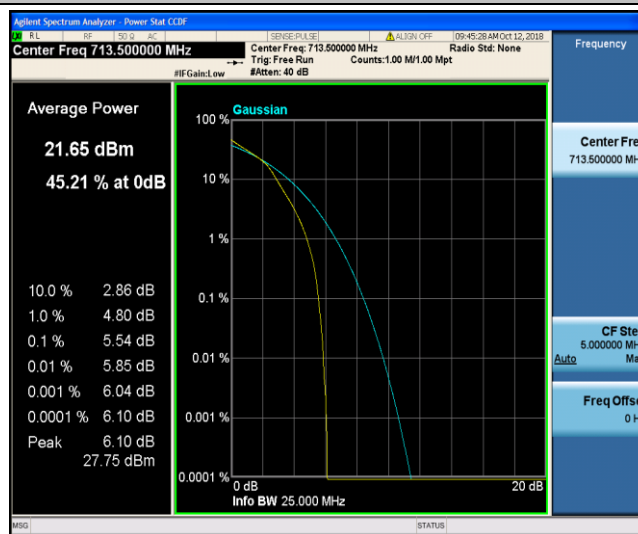

Band12\_5MHz\_QPSK\_23155\_25RB#0

Band12\_5MHz\_16QAM\_23035\_1RB#0

Band12\_5MHz\_16QAM\_23035\_25RB#0

Band12\_5MHz\_16QAM\_23095\_1RB#0

Band12\_5MHz\_16QAM\_23095\_25RB#0

Band12\_5MHz\_16QAM\_23155\_1RB#0