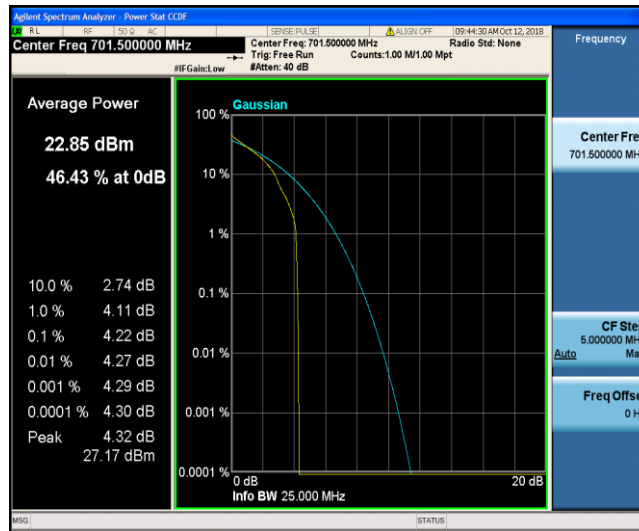

Band12_3MHz_16QAM_23165_15RB#0

Band12_5MHz_QPSK_23035_1RB#0