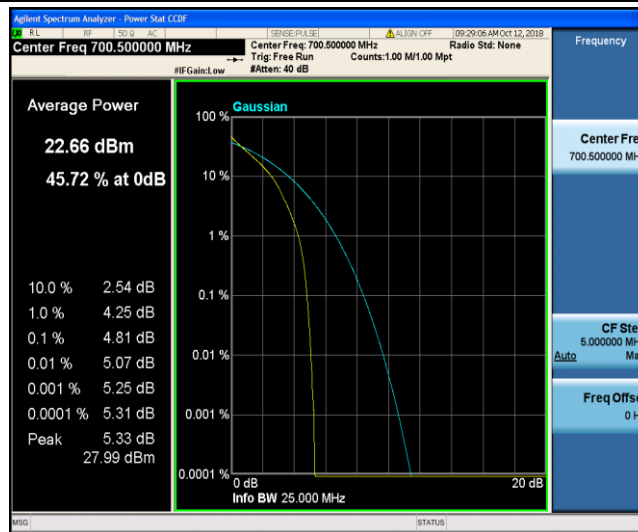

Band12\_1.4MHz\_16QAM\_23095\_6RB#0

Band12\_1.4MHz\_16QAM\_23173\_1RB#0

Band12\_1.4MHz\_16QAM\_23173\_6RB#0

Band12\_3MHz\_QPSK\_23025\_1RB#0

Band12\_3MHz\_QPSK\_23025\_15RB#0

Band12\_3MHz\_QPSK\_23095\_1RB#0