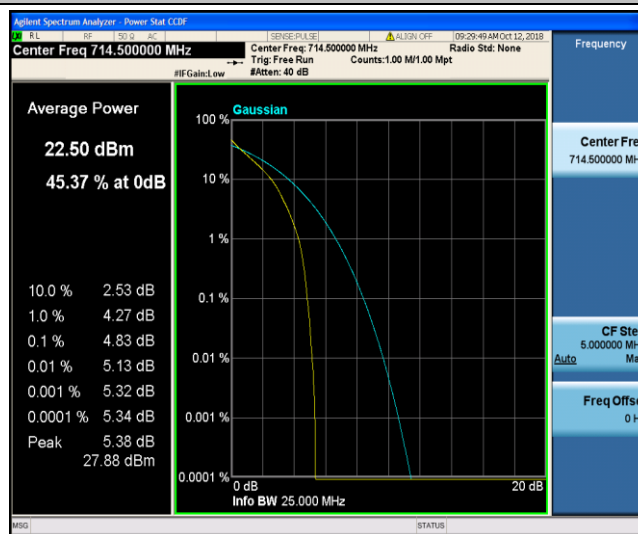

Band12_3MHz_QPSK_23165_1RB#0

Band12_3MHz_QPSK_23165_15RB#0