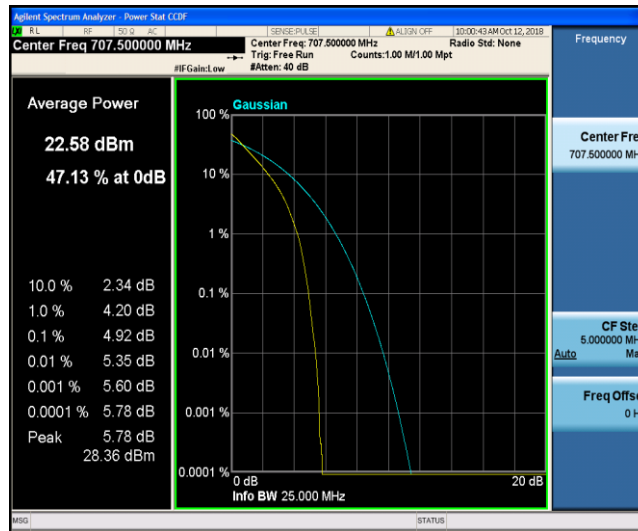

Band12\_5MHz\_16QAM\_23155\_25RB#0

Band12\_10MHz\_QPSK\_23060\_1RB#0

Band12\_10MHz\_QPSK\_23060\_50RB#0

Band12\_10MHz\_QPSK\_23095\_1RB#0

Band12\_10MHz\_QPSK\_23095\_50RB#0

Band12\_10MHz\_QPSK\_23130\_1RB#0