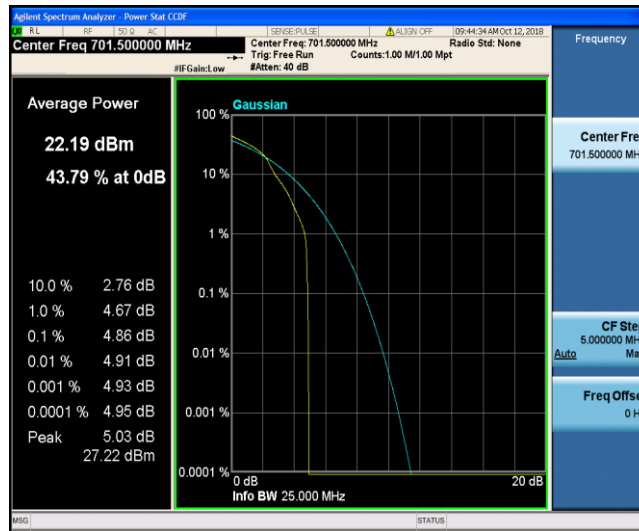

Band12_5MHz_QPSK_23155_25RB#0

Band12_5MHz_16QAM_23035_1RB#0