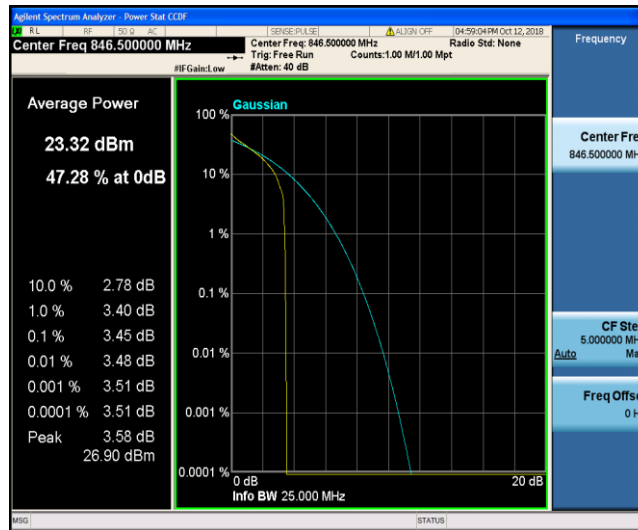

Band5\_5MHz\_QPSK\_20525\_25RB#0

Band5\_5MHz\_QPSK\_20625\_1RB#0

Band5\_5MHz\_QPSK\_20625\_25RB#0

Band5\_5MHz\_16QAM\_20425\_1RB#0

Band5\_5MHz\_16QAM\_20425\_25RB#0

Band5\_5MHz\_16QAM\_20525\_1RB#0

Band5\_5MHz\_16QAM\_20525\_25RB#0