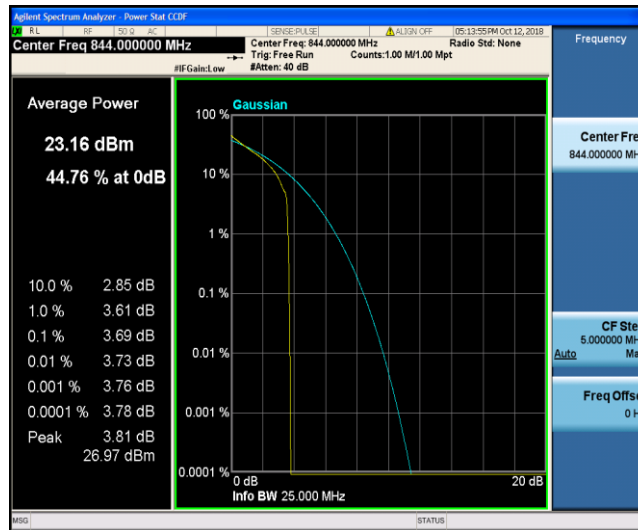

Band5\_5MHz\_16QAM\_20625\_1RB#0

Band5\_5MHz\_16QAM\_20625\_25RB#0

Band5\_10MHz\_QPSK\_20450\_1RB#0

Band5\_10MHz\_QPSK\_20450\_50RB#0

Band5\_10MHz\_QPSK\_20525\_1RB#0

Band5\_10MHz\_QPSK\_20525\_50RB#0

Band5\_10MHz\_QPSK\_20600\_1RB#0