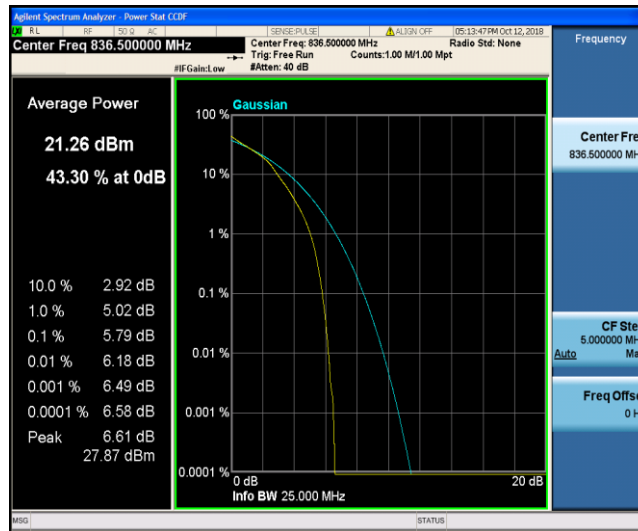

Band5\_10MHz\_QPSK\_20600\_50RB#0

Band5\_10MHz\_16QAM\_20450\_1RB#0

Band5\_10MHz\_16QAM\_20450\_50RB#0

Band5\_10MHz\_16QAM\_20525\_1RB#0

Band5\_10MHz\_16QAM\_20525\_50RB#0

Band5\_10MHz\_16QAM\_20600\_1RB#0