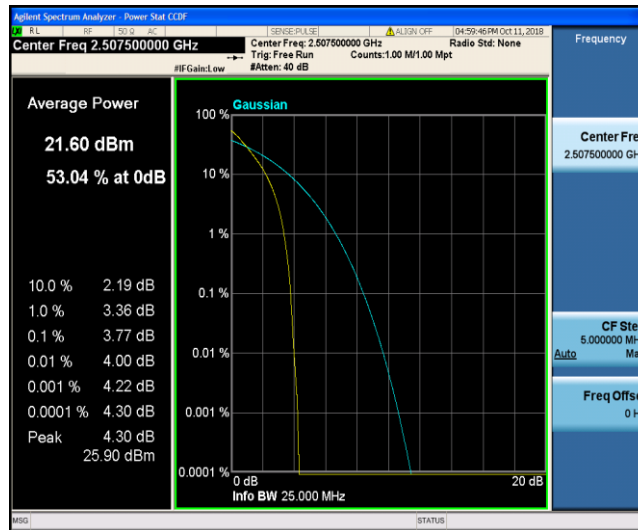

Band7\_10MHz\_16QAM\_21100\_1RB#0

Band7\_10MHz\_16QAM\_21100\_50RB#0

Band7\_10MHz\_16QAM\_21400\_1RB#0

Band7\_10MHz\_16QAM\_21400\_50RB#0

Band7\_15MHz\_QPSK\_20825\_1RB#0

Band7\_15MHz\_QPSK\_20825\_75RB#0

Band7\_15MHz\_QPSK\_21100\_1RB#0