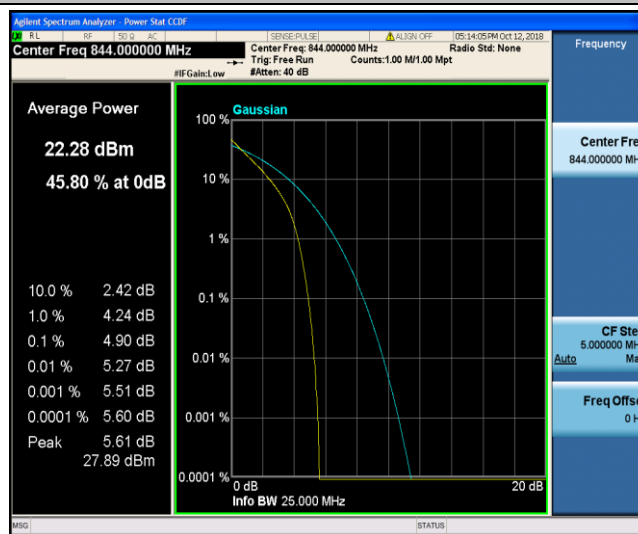

Band5\_5MHz\_16QAM\_20625\_1RB#0

Band5\_5MHz\_16QAM\_20625\_25RB#0

Band5\_10MHz\_QPSK\_20450\_1RB#0

Band5\_10MHz\_QPSK\_20450\_50RB#0

Band5\_10MHz\_QPSK\_20525\_1RB#0

Band5\_10MHz\_QPSK\_20525\_50RB#0

Band5\_10MHz\_QPSK\_20600\_1RB#0