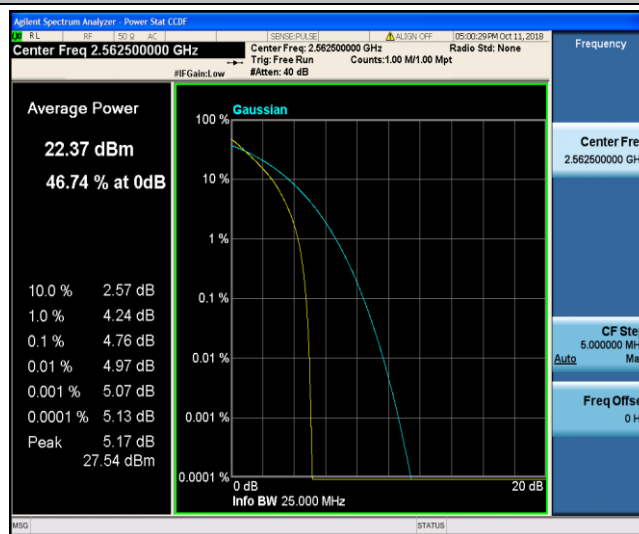

Band7_15MHz_QPSK_21375_1RB#0

Band7_15MHz_QPSK_21375_75RB#0