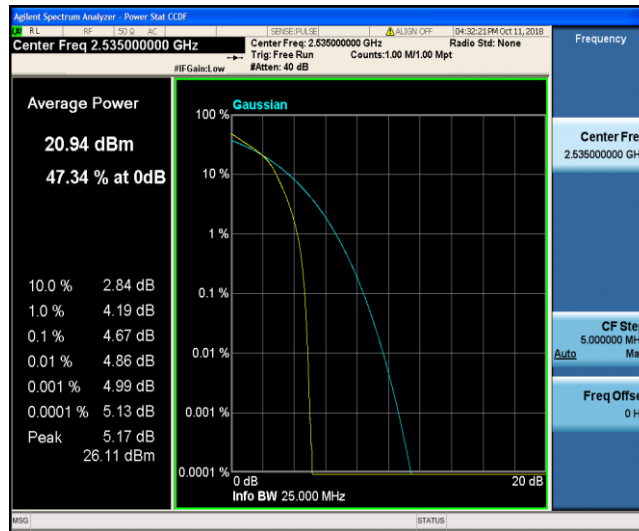

Band7_10MHz_16QAM_21100_1RB#0

Band7_10MHz_16QAM_21100_50RB#0