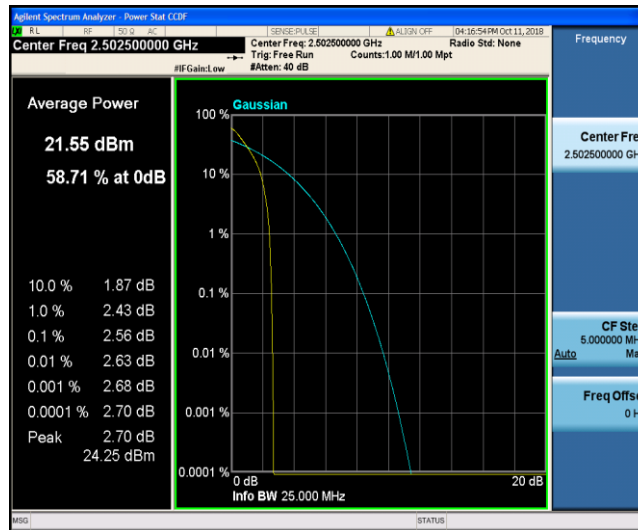

Band7_5MHz_QPSK_20775_1RB#0

Band7_5MHz_QPSK_20775_25RB#0