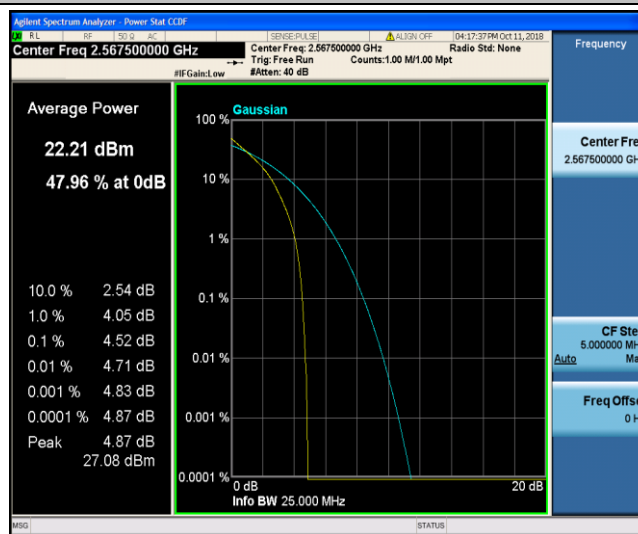

Band5\_10MHz\_16QAM\_20600\_50RB#0

Band7\_5MHz\_QPSK\_20775\_1RB#0

Band7\_5MHz\_QPSK\_20775\_25RB#0

Band7\_5MHz\_QPSK\_21100\_1RB#0

Band7\_5MHz\_QPSK\_21100\_25RB#0

Band7\_5MHz\_QPSK\_21425\_1RB#0

Band7\_5MHz\_QPSK\_21425\_25RB#0