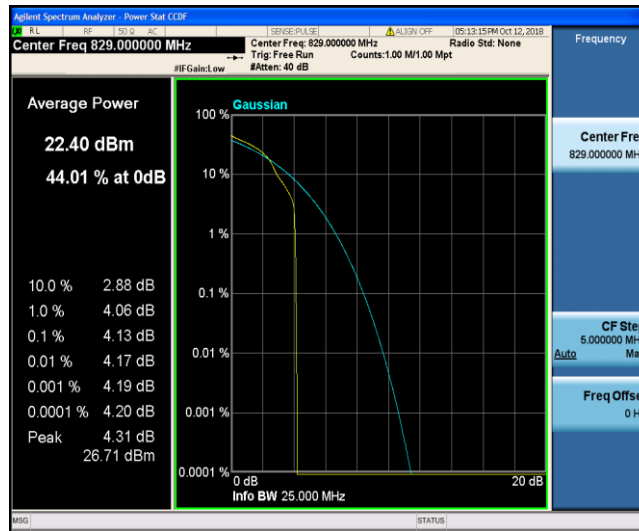

Band5_10MHz_QPSK_20600_50RB#0

Band5_10MHz_16QAM_20450_1RB#0