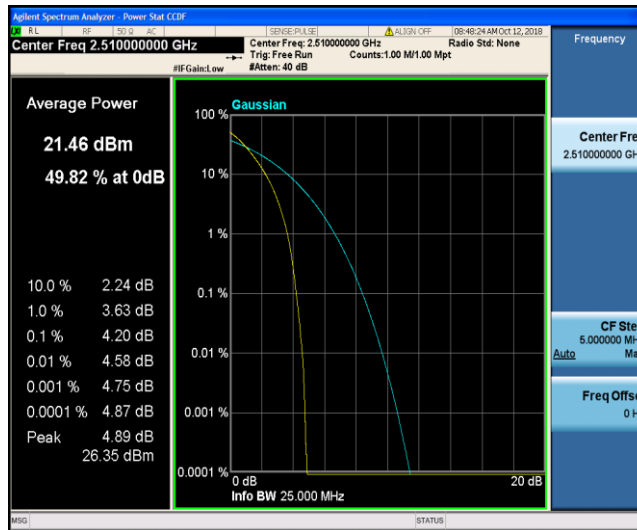

Band7_20MHz_QPSK_20850_1RB#0

Band7_20MHz_QPSK_20850_100RB#0