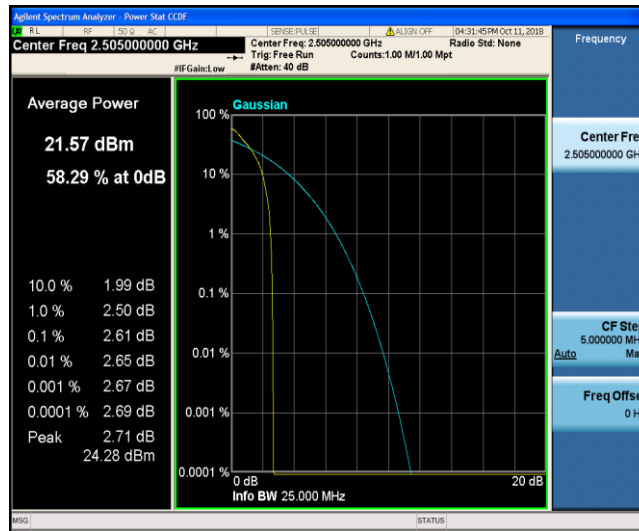

Band7\_5MHz\_16QAM\_20775\_1RB#0

Band7\_5MHz\_16QAM\_20775\_25RB#0

Band7\_5MHz\_16QAM\_21100\_1RB#0

Band7\_5MHz\_16QAM\_21100\_25RB#0

Band7\_5MHz\_16QAM\_21425\_1RB#0

Band7\_5MHz\_16QAM\_21425\_25RB#0

Band7\_10MHz\_QPSK\_20800\_1RB#0