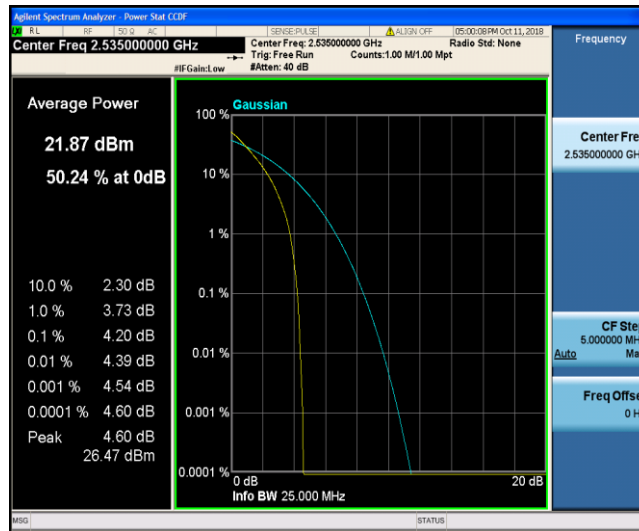

Band7\_10MHz\_16QAM\_21100\_1RB#0

Band7\_10MHz\_16QAM\_21100\_50RB#0

Band7\_10MHz\_16QAM\_21400\_1RB#0

Band7\_10MHz\_16QAM\_21400\_50RB#0

Band7\_15MHz\_QPSK\_20825\_1RB#0

Band7\_15MHz\_QPSK\_20825\_75RB#0

Band7\_15MHz\_QPSK\_21100\_1RB#0