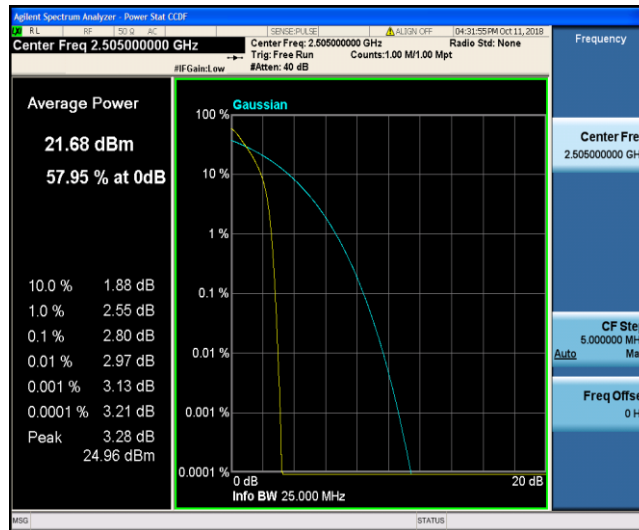

Band7\_5MHz\_16QAM\_20775\_1RB#0

Band7\_5MHz\_16QAM\_20775\_25RB#0

Band7\_5MHz\_16QAM\_21100\_1RB#0

Band7\_5MHz\_16QAM\_21100\_25RB#0

Band7\_5MHz\_16QAM\_21425\_1RB#0

Band7\_5MHz\_16QAM\_21425\_25RB#0

Band7\_10MHz\_QPSK\_20800\_1RB#0