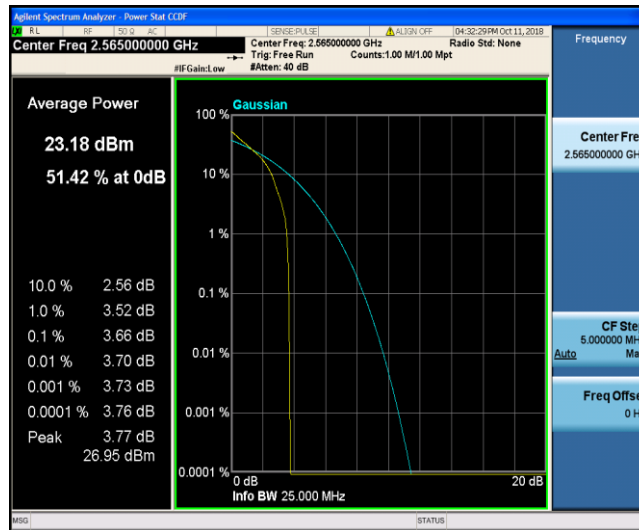

Band7_10MHz_QPSK_21100_50RB#0

Band7_10MHz_QPSK_21400_1RB#0