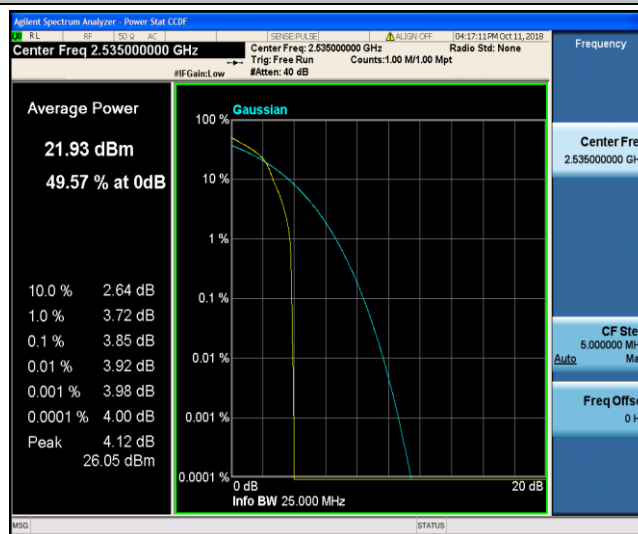

Band7_5MHz_16QAM_20775_25RB#0

Band7_5MHz_16QAM_21100_1RB#0