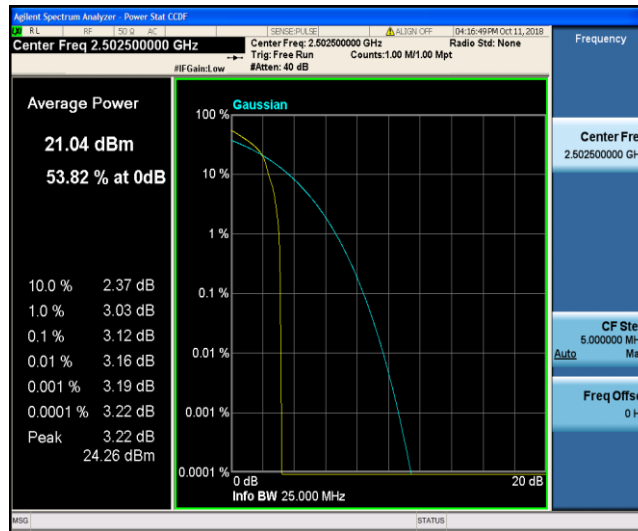

Band5\_10MHz\_16QAM\_20600\_50RB#0

Band7\_5MHz\_QPSK\_20775\_1RB#0

Band7\_5MHz\_QPSK\_20775\_25RB#0

Band7\_5MHz\_QPSK\_21100\_1RB#0

Band7\_5MHz\_QPSK\_21100\_25RB#0

Band7\_5MHz\_QPSK\_21425\_1RB#0

Band7\_5MHz\_QPSK\_21425\_25RB#0