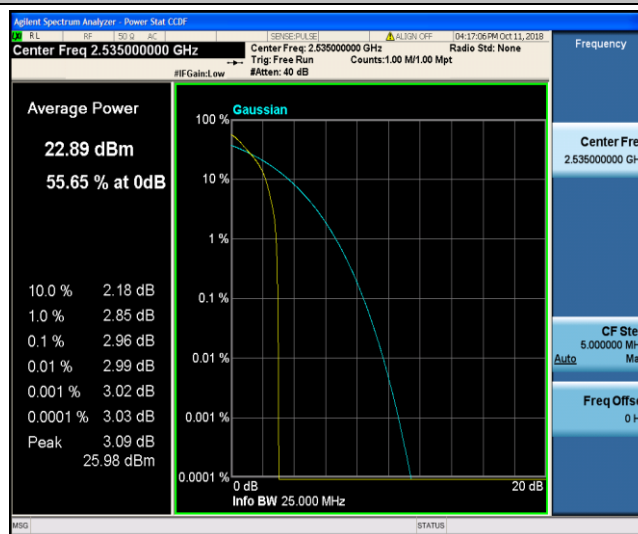

Band7_5MHz_QPSK_20775_25RB#0

Band7_5MHz_QPSK_21100_1RB#0