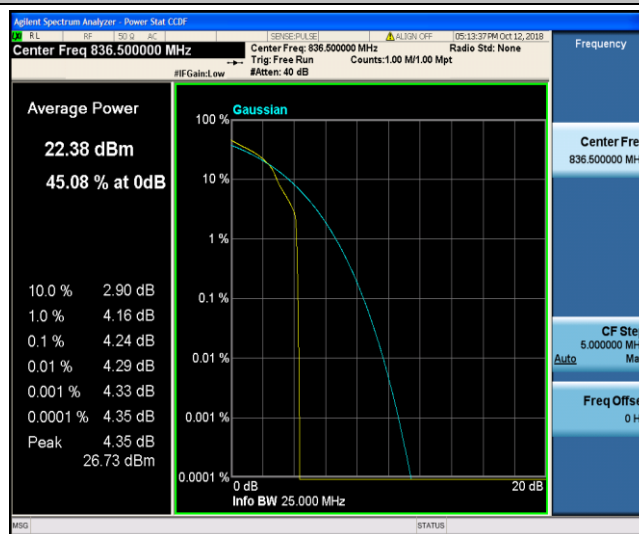

Band5_10MHz_16QAM_20450_50RB#0

Band5_10MHz_16QAM_20525_1RB#0