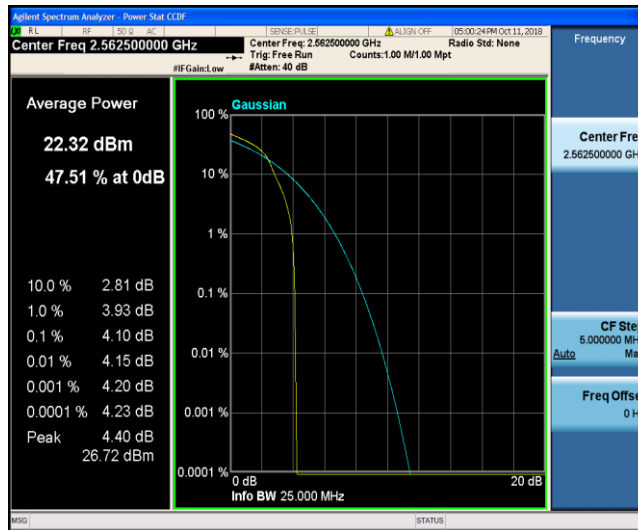

Band7\_15MHz\_QPSK\_21100\_75RB#0

Band7\_15MHz\_QPSK\_21375\_1RB#0

Band7\_15MHz\_QPSK\_21375\_75RB#0

Band7\_15MHz\_16QAM\_20825\_1RB#0

Band7\_15MHz\_16QAM\_20825\_75RB#0

Band7\_15MHz\_16QAM\_21100\_1RB#0

Band7\_15MHz\_16QAM\_21100\_75RB#0