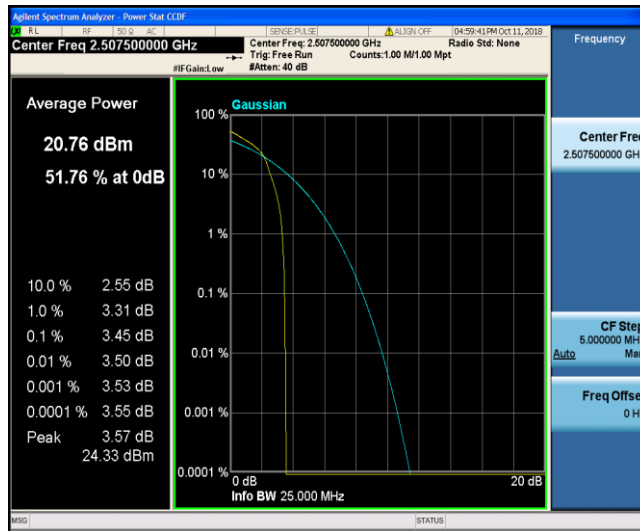

Band7_15MHz_QPSK_21375_75RB#0

Band7_15MHz_16QAM_20825_1RB#0