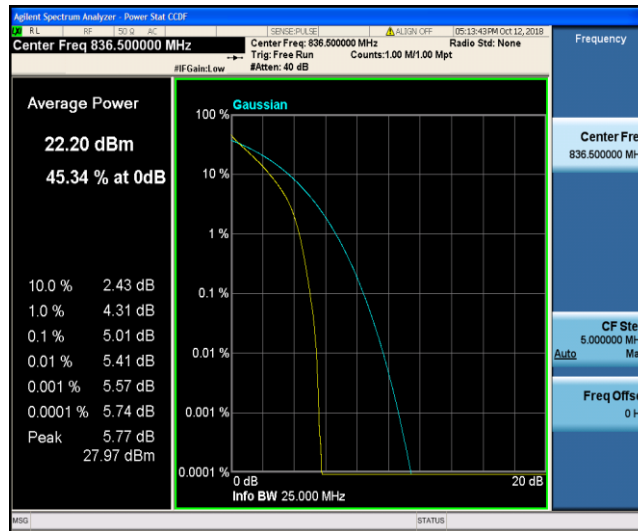

Band5\_5MHz\_16QAM\_20625\_1RB#0

Band5\_5MHz\_16QAM\_20625\_25RB#0

Band5\_10MHz\_QPSK\_20450\_1RB#0

Band5\_10MHz\_QPSK\_20450\_50RB#0

Band5\_10MHz\_QPSK\_20525\_1RB#0

Band5\_10MHz\_QPSK\_20525\_50RB#0

Band5\_10MHz\_QPSK\_20600\_1RB#0