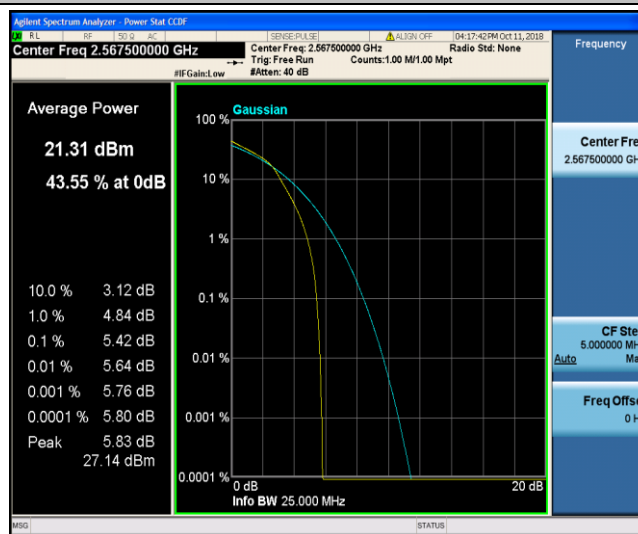

Band7\_5MHz\_16QAM\_20775\_1RB#0

Band7\_5MHz\_16QAM\_20775\_25RB#0

Band7\_5MHz\_16QAM\_21100\_1RB#0

Band7\_5MHz\_16QAM\_21100\_25RB#0

Band7\_5MHz\_16QAM\_21425\_1RB#0

Band7\_5MHz\_16QAM\_21425\_25RB#0

Band7\_10MHz\_QPSK\_20800\_1RB#0