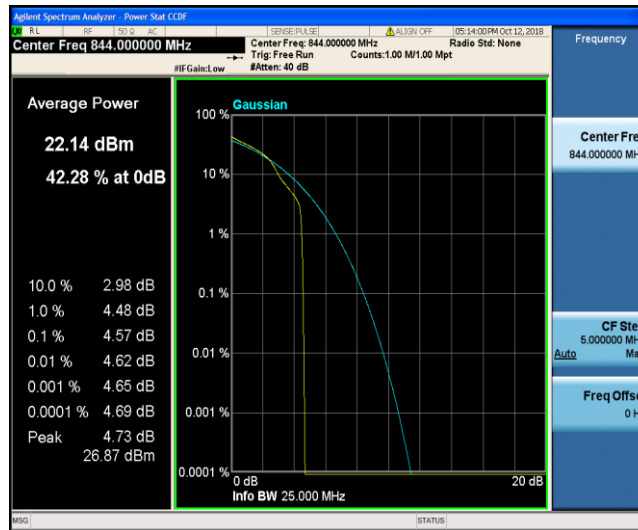

Band5\_10MHz\_QPSK\_20600\_50RB#0

Band5\_10MHz\_16QAM\_20450\_1RB#0

Band5\_10MHz\_16QAM\_20450\_50RB#0

Band5\_10MHz\_16QAM\_20525\_1RB#0

Band5\_10MHz\_16QAM\_20525\_50RB#0

Band5\_10MHz\_16QAM\_20600\_1RB#0