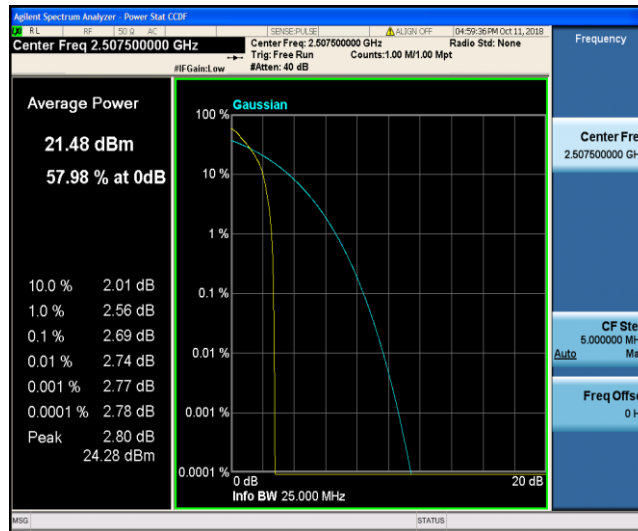

Band7\_10MHz\_16QAM\_21100\_1RB#0

Band7\_10MHz\_16QAM\_21100\_50RB#0

Band7\_10MHz\_16QAM\_21400\_1RB#0

Band7\_10MHz\_16QAM\_21400\_50RB#0

Band7\_15MHz\_QPSK\_20825\_1RB#0

Band7\_15MHz\_QPSK\_20825\_75RB#0

Band7\_15MHz\_QPSK\_21100\_1RB#0