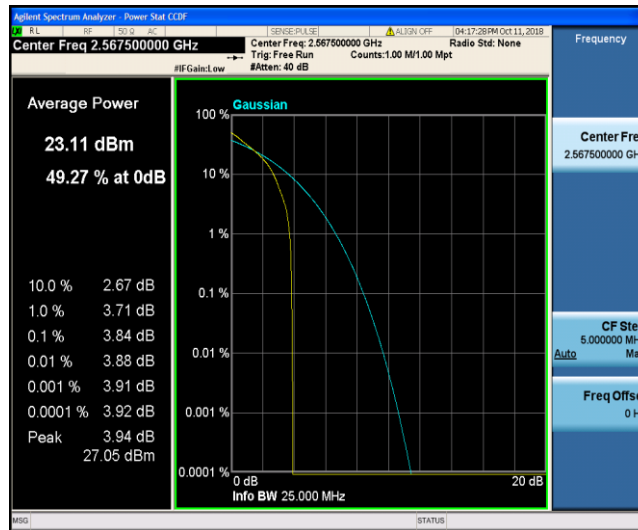

Band5\_10MHz\_16QAM\_20600\_50RB#0

Band7\_5MHz\_QPSK\_20775\_1RB#0

Band7\_5MHz\_QPSK\_20775\_25RB#0

Band7\_5MHz\_QPSK\_21100\_1RB#0

Band7\_5MHz\_QPSK\_21100\_25RB#0

Band7\_5MHz\_QPSK\_21425\_1RB#0

Band7\_5MHz\_QPSK\_21425\_25RB#0