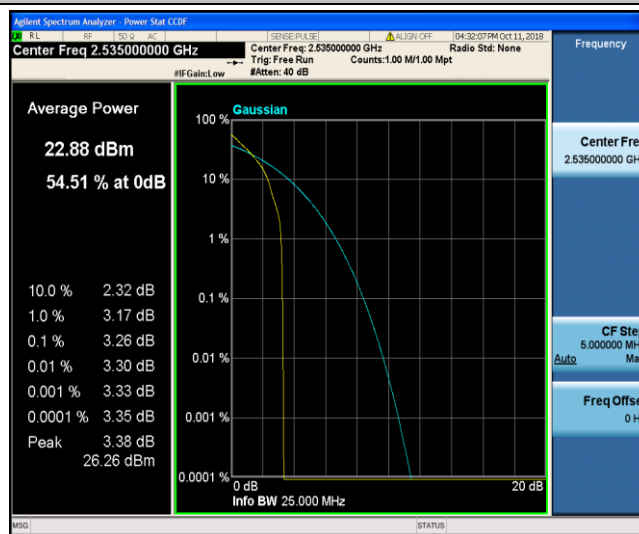

Band7_10MHz_QPSK_20800_50RB#0

Band7_10MHz_QPSK_21100_1RB#0