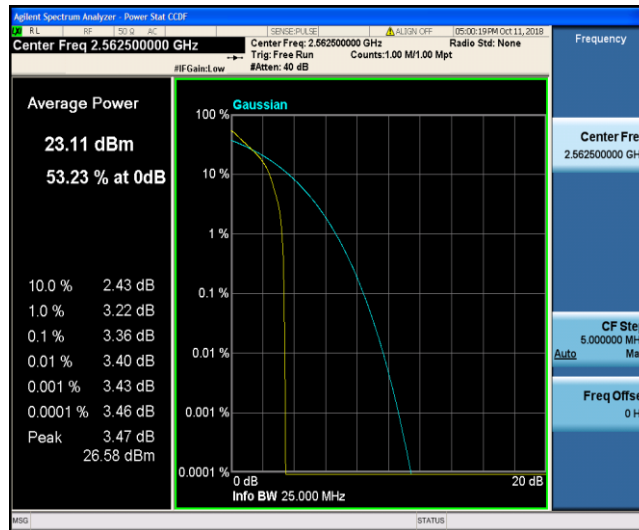

Band7_15MHz_QPSK_21100_75RB#0

Band7_15MHz_QPSK_21375_1RB#0