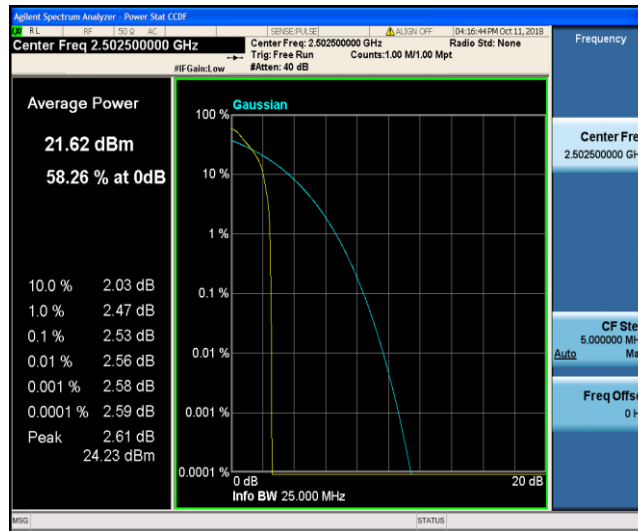

Band5_10MHz_16QAM_20600_50RB#0

Band7_5MHz_QPSK_20775_1RB#0