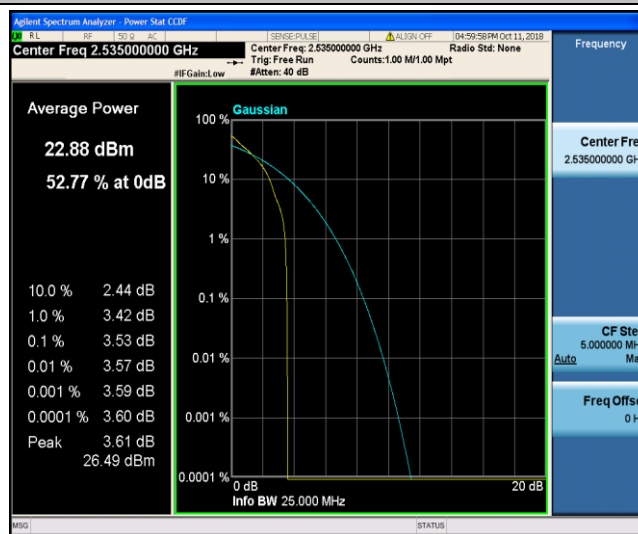

Band7\_10MHz\_16QAM\_21100\_1RB#0

Band7\_10MHz\_16QAM\_21100\_50RB#0

Band7\_10MHz\_16QAM\_21400\_1RB#0

Band7\_10MHz\_16QAM\_21400\_50RB#0

Band7\_15MHz\_QPSK\_20825\_1RB#0

Band7\_15MHz\_QPSK\_20825\_75RB#0

Band7\_15MHz\_QPSK\_21100\_1RB#0