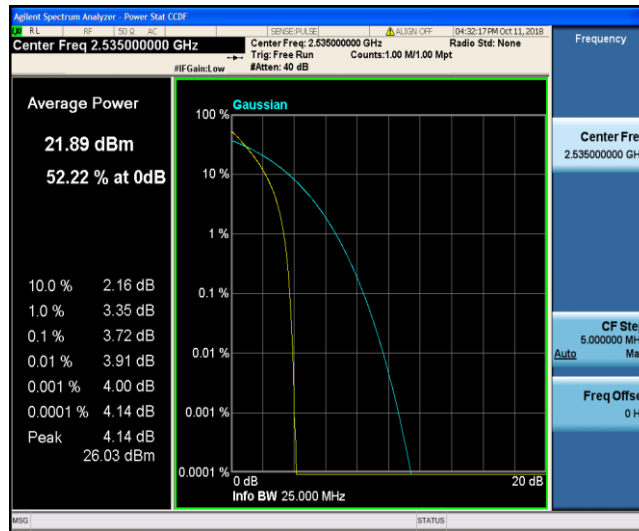

Band7_10MHz_QPSK_21100_1RB#0

Band7_10MHz_QPSK_21100_50RB#0