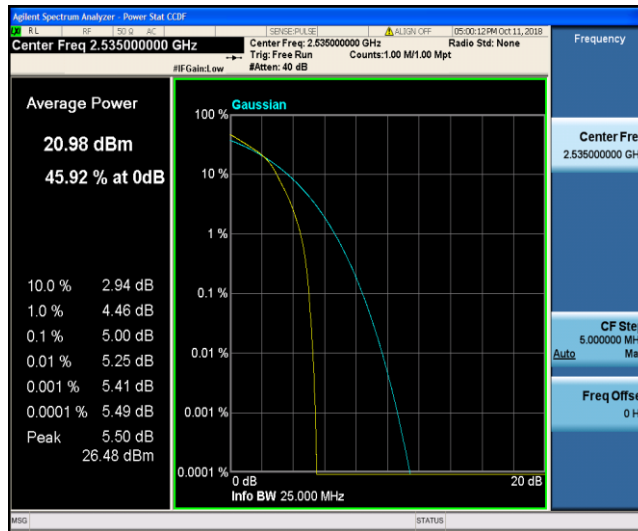

Band7\_15MHz\_QPSK\_21100\_75RB#0

Band7\_15MHz\_QPSK\_21375\_1RB#0

Band7\_15MHz\_QPSK\_21375\_75RB#0

Band7\_15MHz\_16QAM\_20825\_1RB#0

Band7\_15MHz\_16QAM\_20825\_75RB#0

Band7\_15MHz\_16QAM\_21100\_1RB#0

Band7\_15MHz\_16QAM\_21100\_75RB#0