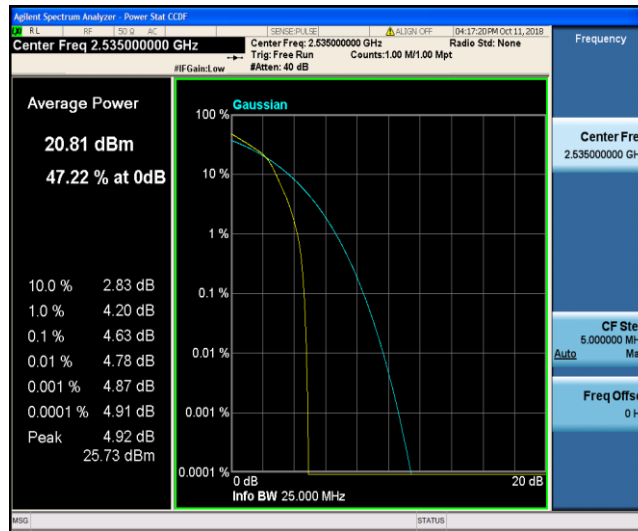

Band7_5MHz_16QAM_21100_1RB#0

Band7_5MHz_16QAM_21100_25RB#0