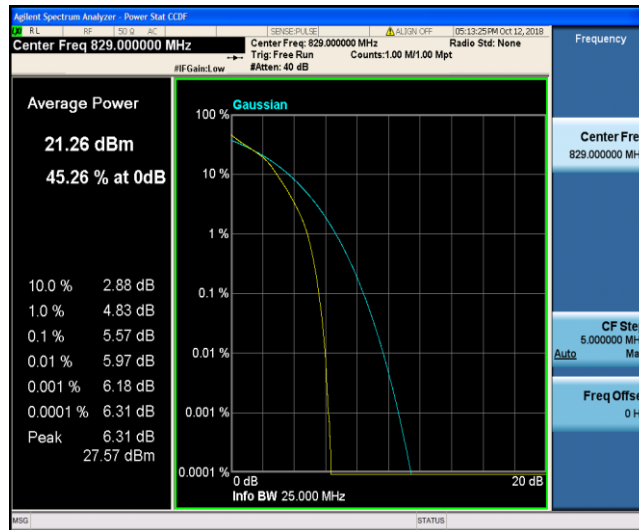

Band5_10MHz_16QAM_20450_1RB#0

Band5_10MHz_16QAM_20450_50RB#0