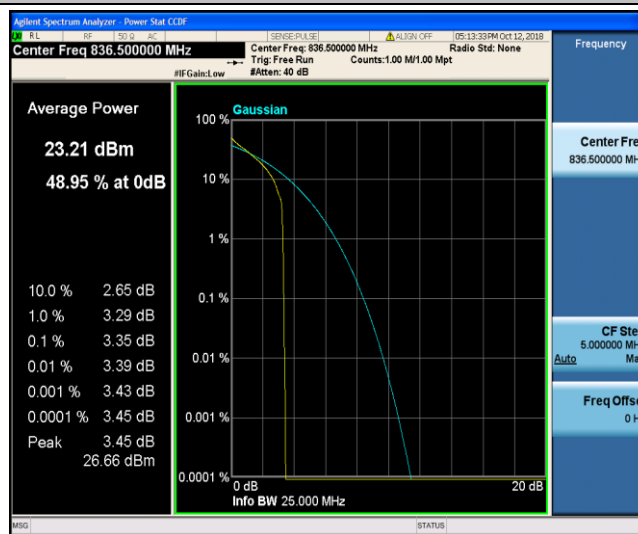

Band5\_5MHz\_16QAM\_20625\_1RB#0

Band5\_5MHz\_16QAM\_20625\_25RB#0

Band5\_10MHz\_QPSK\_20450\_1RB#0

Band5\_10MHz\_QPSK\_20450\_50RB#0

Band5\_10MHz\_QPSK\_20525\_1RB#0

Band5\_10MHz\_QPSK\_20525\_50RB#0

Band5\_10MHz\_QPSK\_20600\_1RB#0