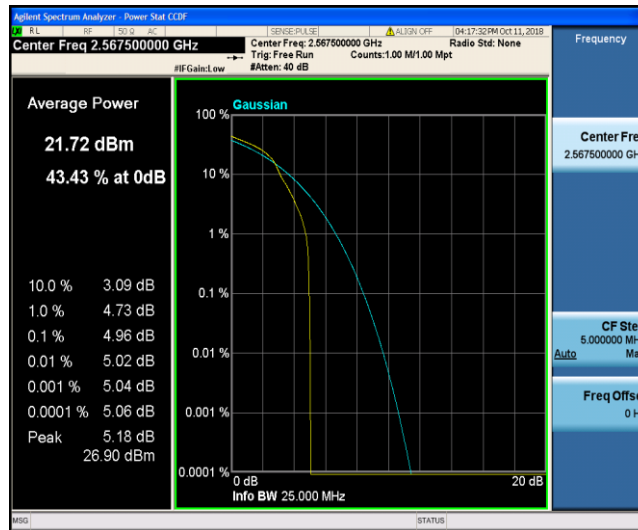

Band7\_5MHz\_16QAM\_20775\_1RB#0

Band7\_5MHz\_16QAM\_20775\_25RB#0

Band7\_5MHz\_16QAM\_21100\_1RB#0

Band7\_5MHz\_16QAM\_21100\_25RB#0

Band7\_5MHz\_16QAM\_21425\_1RB#0

Band7\_5MHz\_16QAM\_21425\_25RB#0

Band7\_10MHz\_QPSK\_20800\_1RB#0