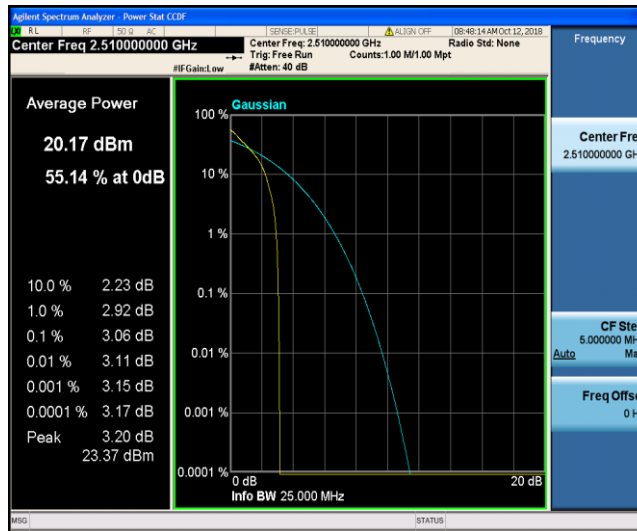

Band7_15MHz_16QAM_21375_75RB#0

Band7_20MHz_QPSK_20850_1RB#0