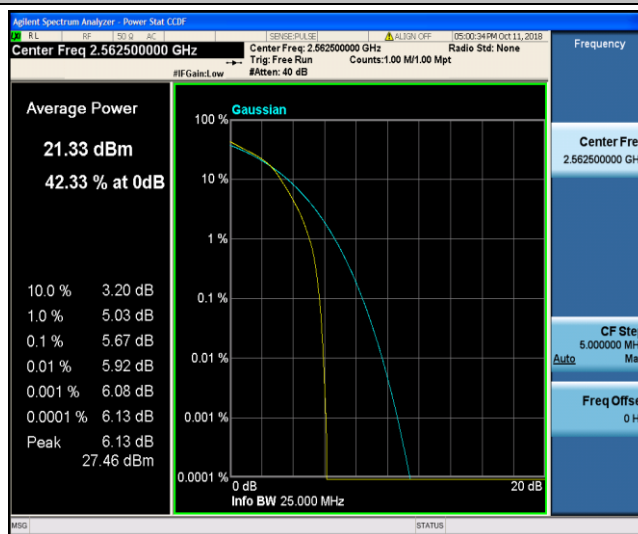

Band7_15MHz_16QAM_21375_1RB#0

Band7_15MHz_16QAM_21375_75RB#0