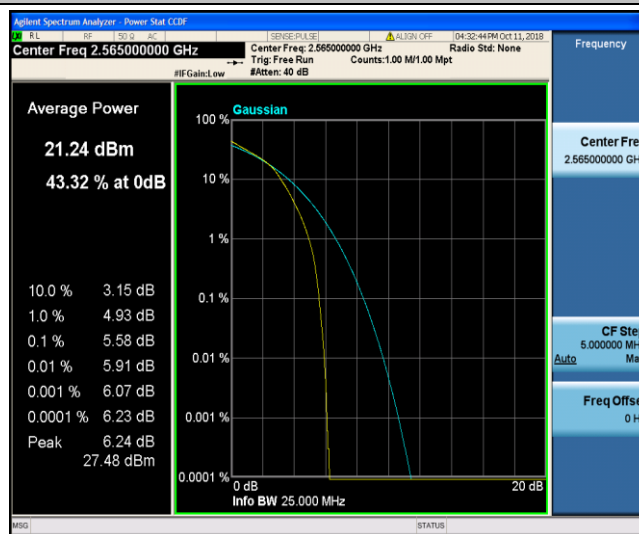

Band7_10MHz_16QAM_21400_1RB#0

Band7_10MHz_16QAM_21400_50RB#0