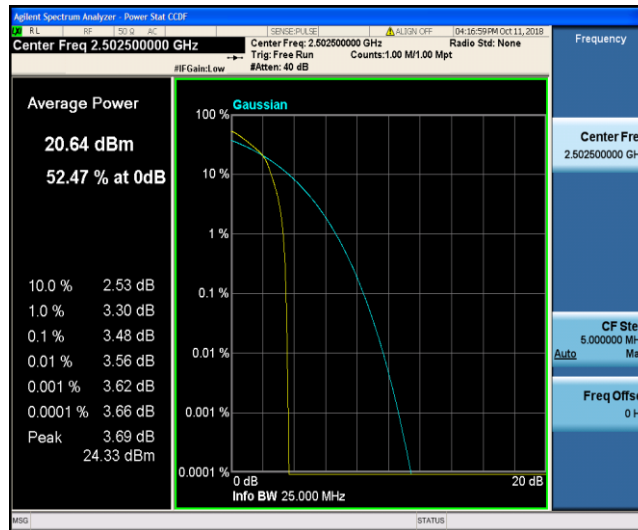

Band7_5MHz_16QAM_20775_1RB#0

Band7_5MHz_16QAM_20775_25RB#0