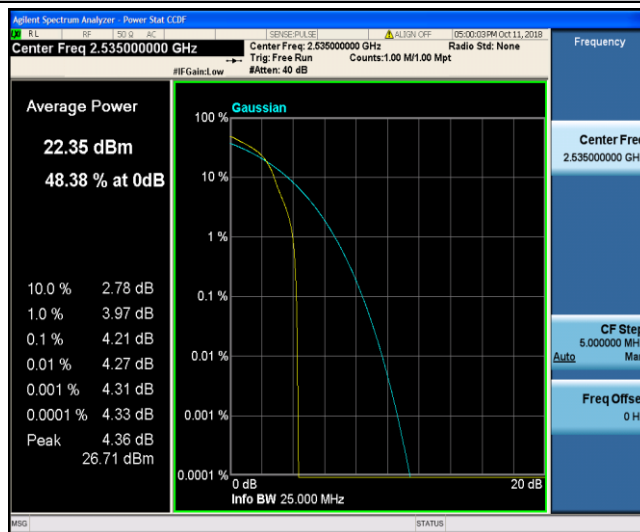

Band7\_15MHz\_QPSK\_21100\_75RB#0

Band7\_15MHz\_QPSK\_21375\_1RB#0

Band7\_15MHz\_QPSK\_21375\_75RB#0

Band7\_15MHz\_16QAM\_20825\_1RB#0

Band7\_15MHz\_16QAM\_20825\_75RB#0

Band7\_15MHz\_16QAM\_21100\_1RB#0

Band7\_15MHz\_16QAM\_21100\_75RB#0