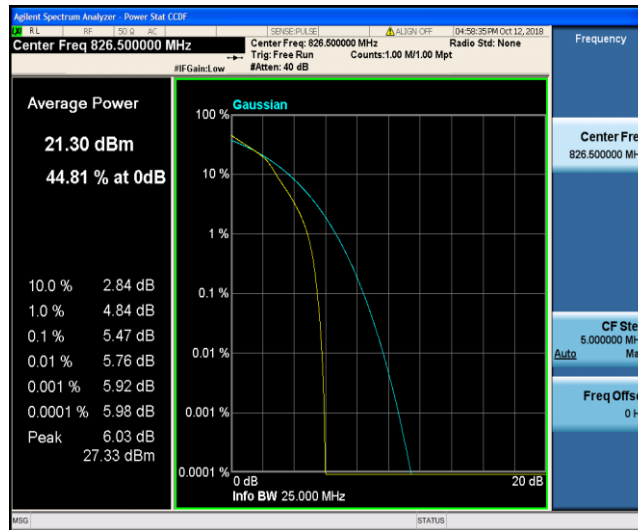

Band5\_5MHz\_QPSK\_20525\_25RB#0

Band5\_5MHz\_QPSK\_20625\_1RB#0

Band5\_5MHz\_QPSK\_20625\_25RB#0

Band5\_5MHz\_16QAM\_20425\_1RB#0

Band5\_5MHz\_16QAM\_20425\_25RB#0

Band5\_5MHz\_16QAM\_20525\_1RB#0

Band5\_5MHz\_16QAM\_20525\_25RB#0