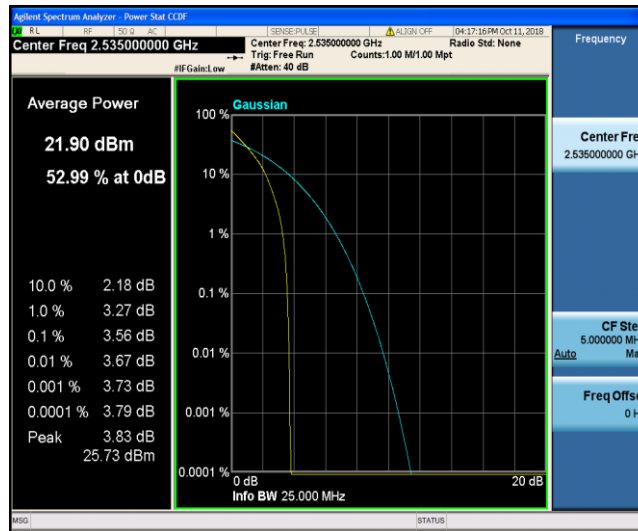

Band5\_10MHz\_16QAM\_20600\_50RB#0

Band7\_5MHz\_QPSK\_20775\_1RB#0

Band7\_5MHz\_QPSK\_20775\_25RB#0

Band7\_5MHz\_QPSK\_21100\_1RB#0

Band7\_5MHz\_QPSK\_21100\_25RB#0

Band7\_5MHz\_QPSK\_21425\_1RB#0

Band7\_5MHz\_QPSK\_21425\_25RB#0