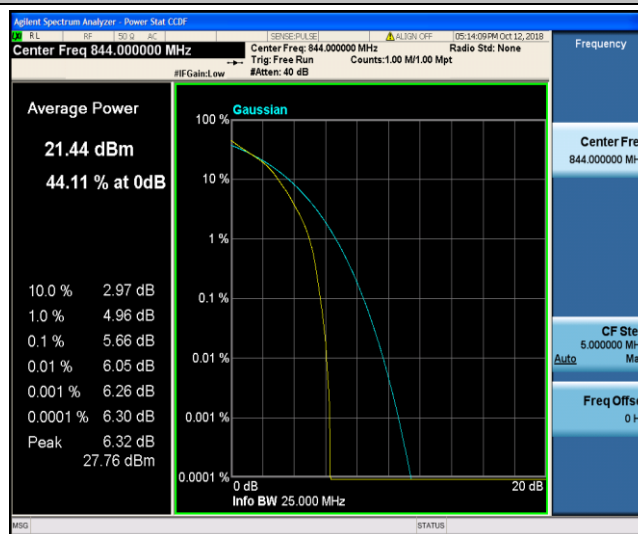

Band5\_10MHz\_QPSK\_20600\_50RB#0

Band5\_10MHz\_16QAM\_20450\_1RB#0

Band5\_10MHz\_16QAM\_20450\_50RB#0

Band5\_10MHz\_16QAM\_20525\_1RB#0

Band5\_10MHz\_16QAM\_20525\_50RB#0

Band5\_10MHz\_16QAM\_20600\_1RB#0