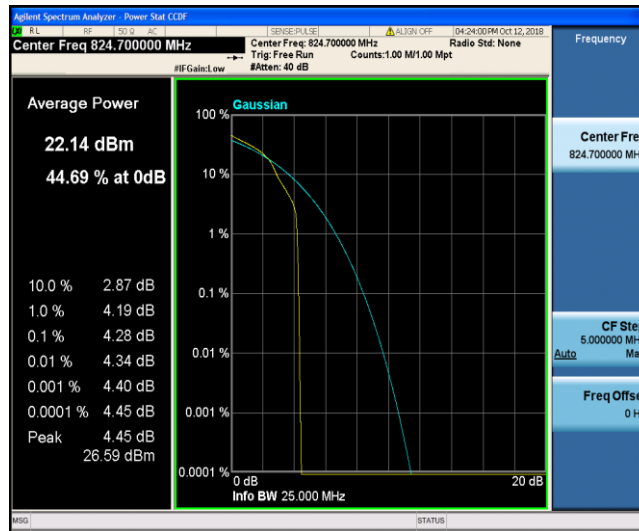

Band5_1.4MHz_QPSK_20643_6RB#0

Band5_1.4MHz_16QAM_20407_1RB#0