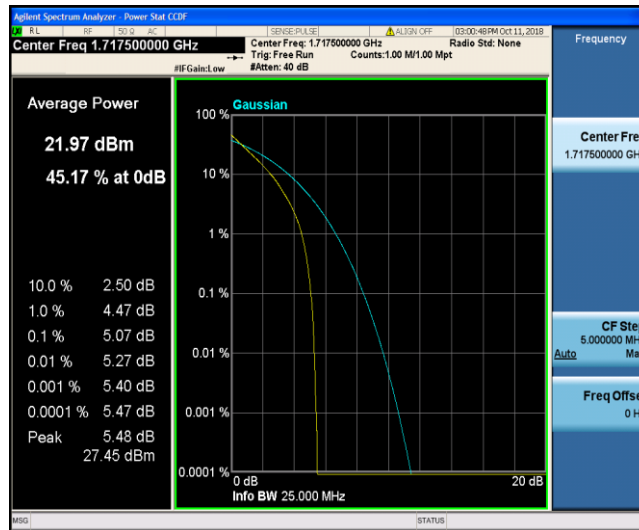

Band4_15MHz_QPSK_2025_1RB#0

Band4_15MHz_QPSK_2025_75RB#0