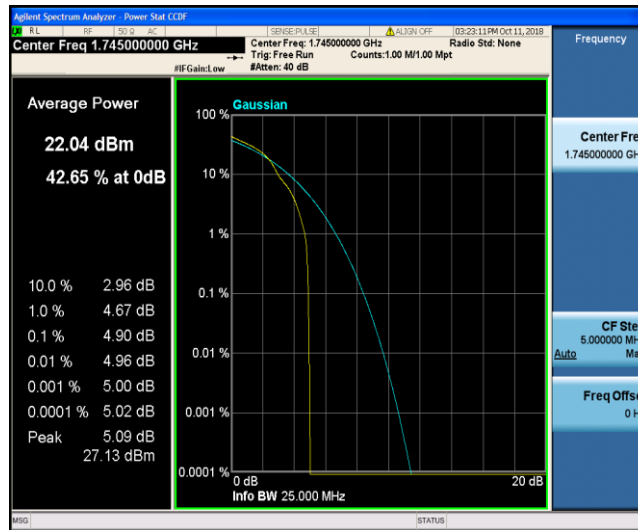

Band4_20MHz_16QAM_20175_100RB#0

Band4_20MHz_16QAM_20300_1RB#0