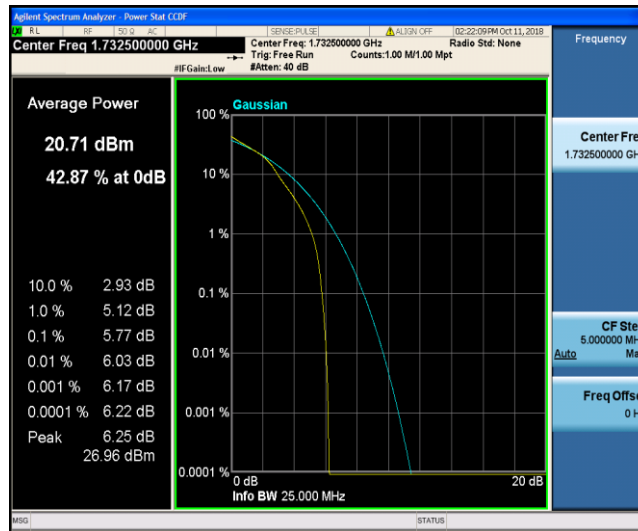

Band4_5MHz_16QAM_20175_1RB#0

Band4_5MHz_16QAM_20175_25RB#0