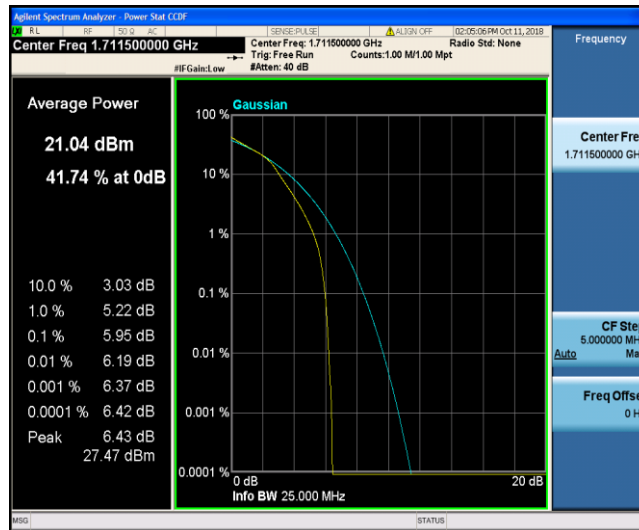

Band4_3MHz_16QAM_19965_1RB#0

Band4_3MHz_16QAM_19965_15RB#0