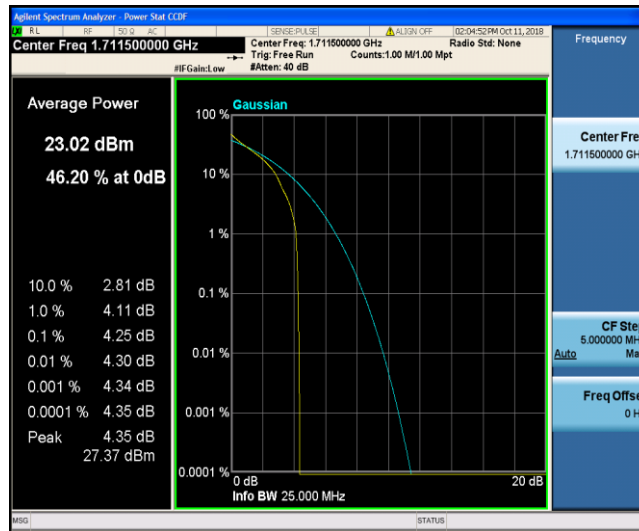

Band4_1.4MHz_16QAM_20393_6RB#0

Band4_3MHz_QPSK_19965_1RB#0