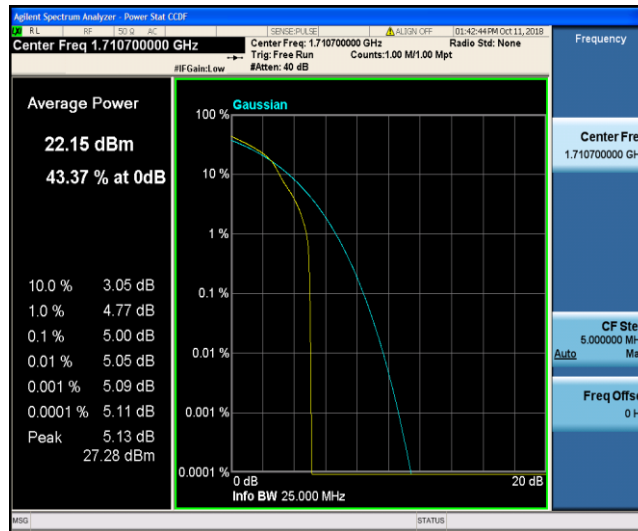

Band4_1.4MHz_QPSK_20393_6RB#0

Band4_1.4MHz_16QAM_19957_1RB#0