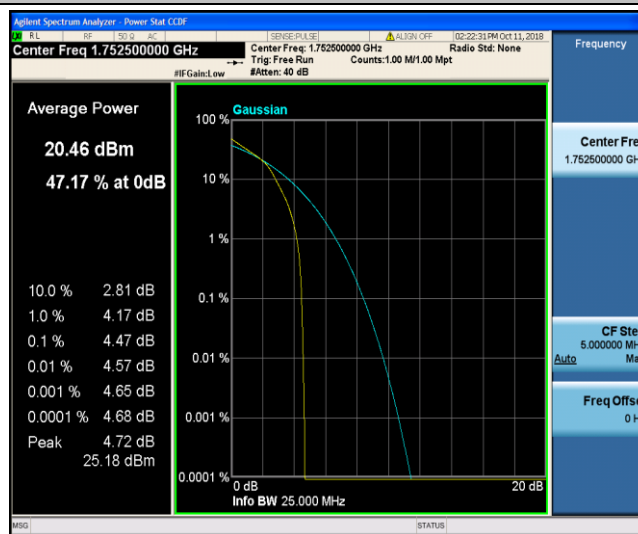

Band4_5MHz_16QAM_20375_1RB#0

Band4_5MHz_16QAM_20375_25RB#0