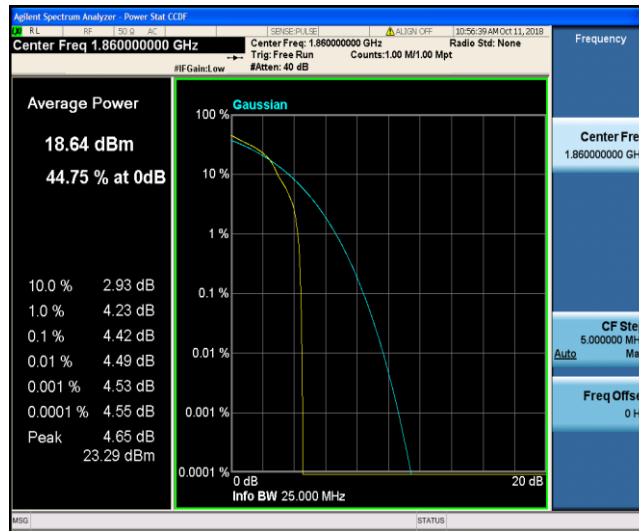

Band2_20MHz_QPSK_19100_100RB#0

Band2_20MHz_16QAM_18700_1RB#0