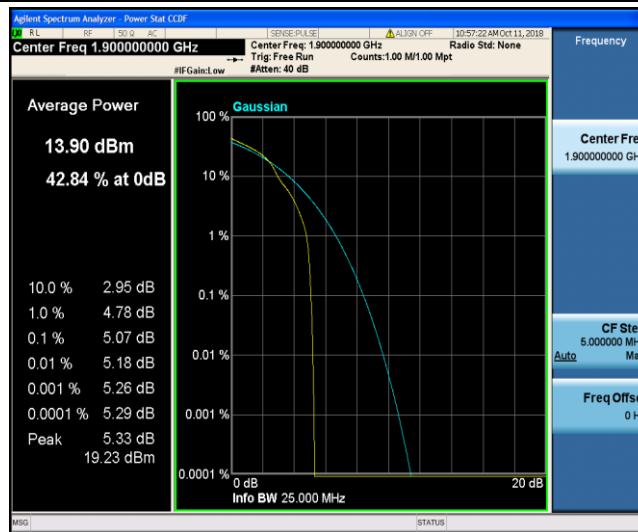

Band2\_20MHz\_QPSK\_19100\_100RB#0

Band2\_20MHz\_16QAM\_18700\_1RB#0

Band2\_20MHz\_16QAM\_18700\_100RB#0

Band2\_20MHz\_16QAM\_18900\_1RB#0

Band2\_20MHz\_16QAM\_18900\_100RB#0

Band2\_20MHz\_16QAM\_19100\_1RB#0