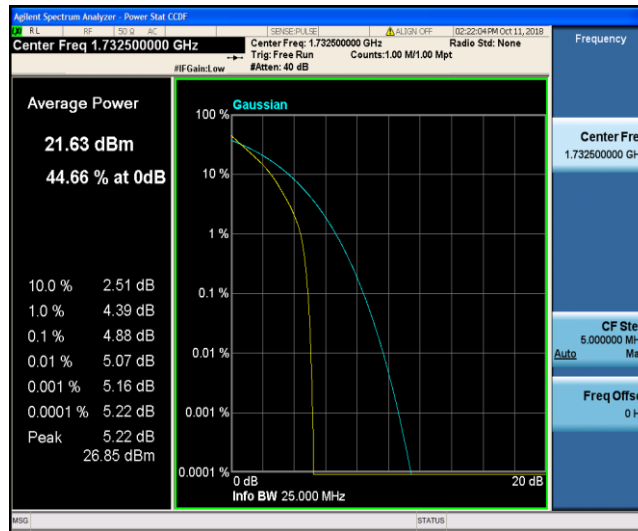

Band4_5MHz_QPSK_20175_1RB#0

Band4_5MHz_QPSK_20175_25RB#0