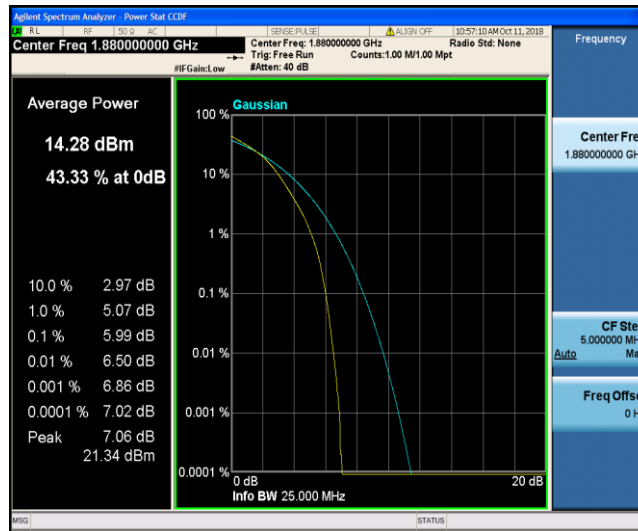

Band2\_20MHz\_QPSK\_19100\_100RB#0

Band2\_20MHz\_16QAM\_18700\_1RB#0

Band2\_20MHz\_16QAM\_18700\_100RB#0

Band2\_20MHz\_16QAM\_18900\_1RB#0

Band2\_20MHz\_16QAM\_18900\_100RB#0

Band2\_20MHz\_16QAM\_19100\_1RB#0