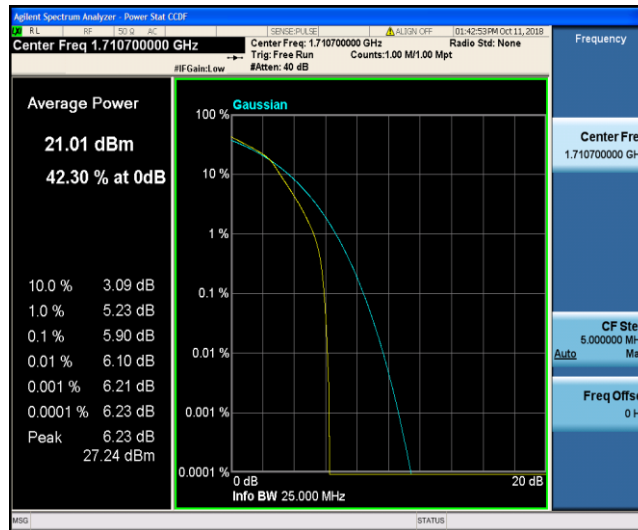

Band4_1.4MHz_16QAM_19957_1RB#0

Band4_1.4MHz_16QAM_19957_6RB#0