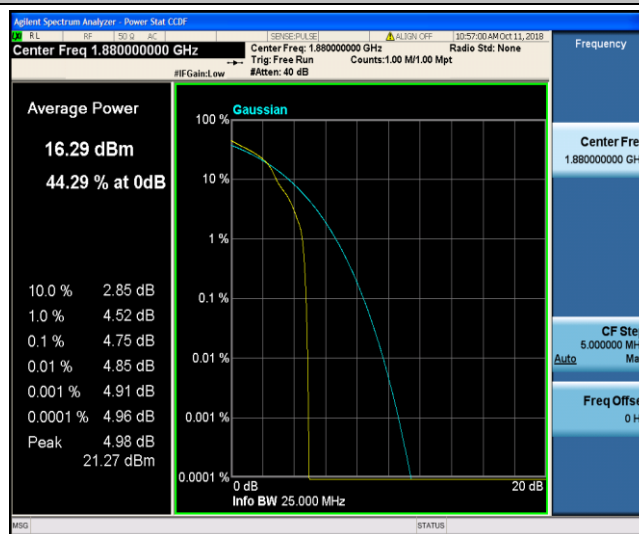

Band2_20MHz_16QAM_18700_100RB#0

Band2_20MHz_16QAM_18900_1RB#0