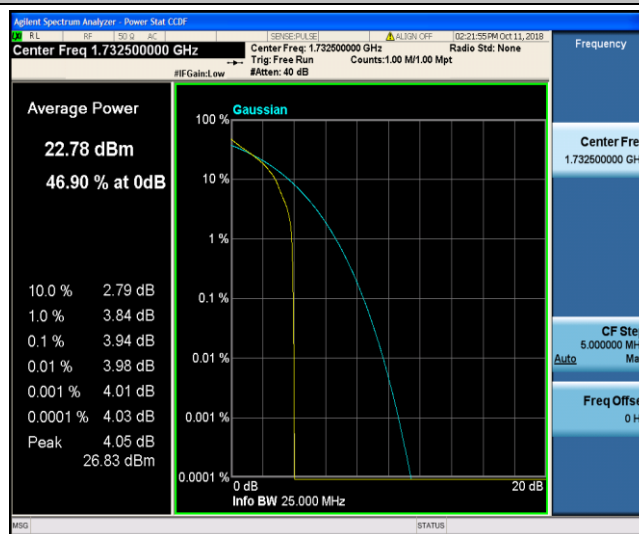

Band4_5MHz_QPSK_19975_25RB#0

Band4_5MHz_QPSK_20175_1RB#0