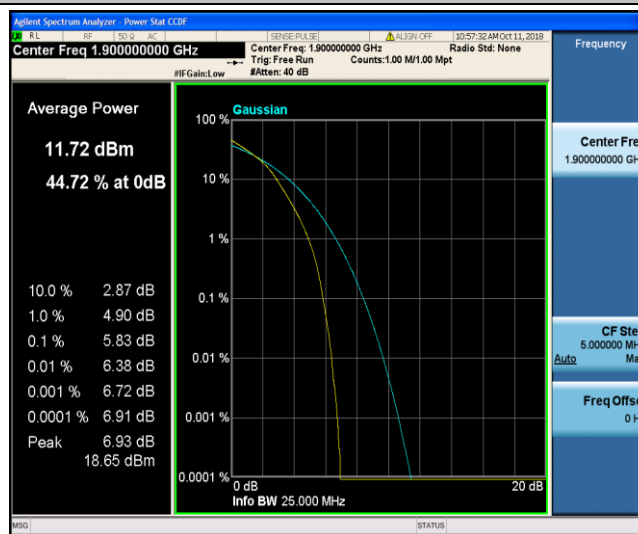

Band2\_20MHz\_QPSK\_19100\_100RB#0

Band2\_20MHz\_16QAM\_18700\_1RB#0

Band2\_20MHz\_16QAM\_18700\_100RB#0

Band2\_20MHz\_16QAM\_18900\_1RB#0

Band2\_20MHz\_16QAM\_18900\_100RB#0

Band2\_20MHz\_16QAM\_19100\_1RB#0