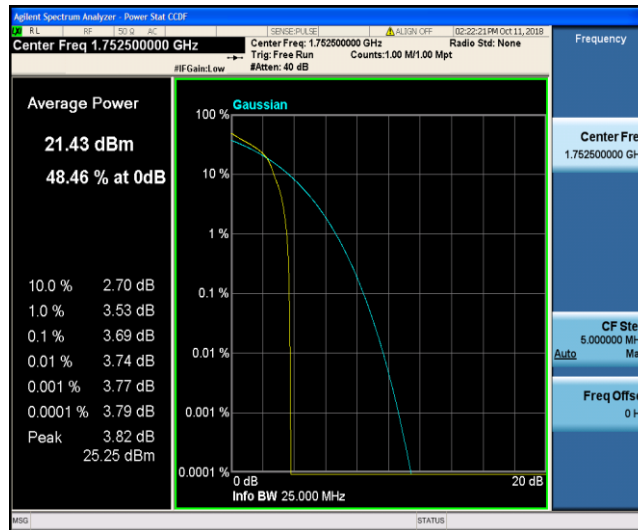

Band4_5MHz_16QAM_20175_25RB#0

Band4_5MHz_16QAM_20375_1RB#0