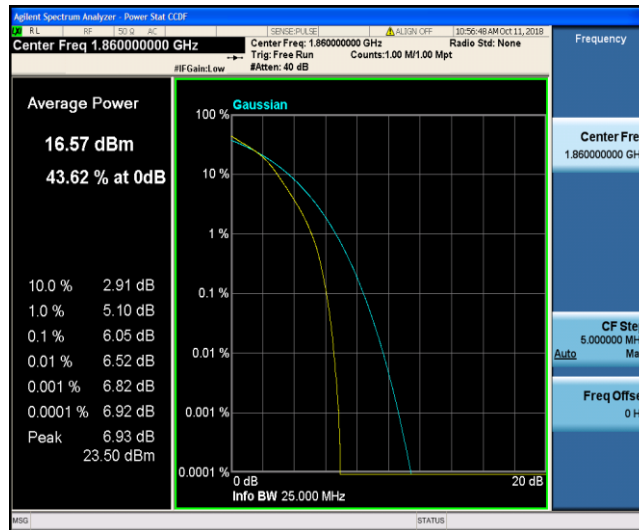

Band2_20MHz_16QAM_18700_1RB#0

Band2_20MHz_16QAM_18700_100RB#0