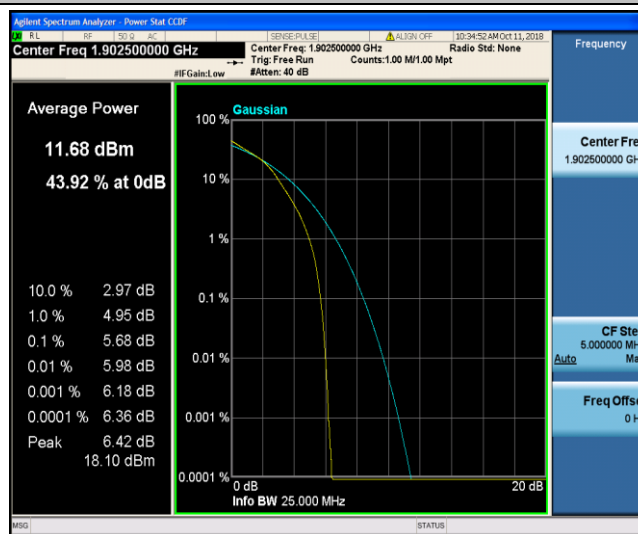

Band2_15MHz_16QAM_19125_1RB#0

Band2_15MHz_16QAM_19125_75RB#0