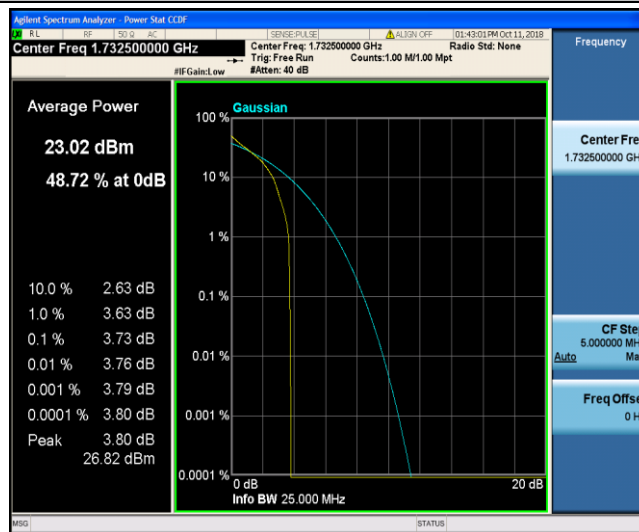

Band4_1.4MHz_QPSK_19957_6RB#0

Band4_1.4MHz_QPSK_20175_1RB#0