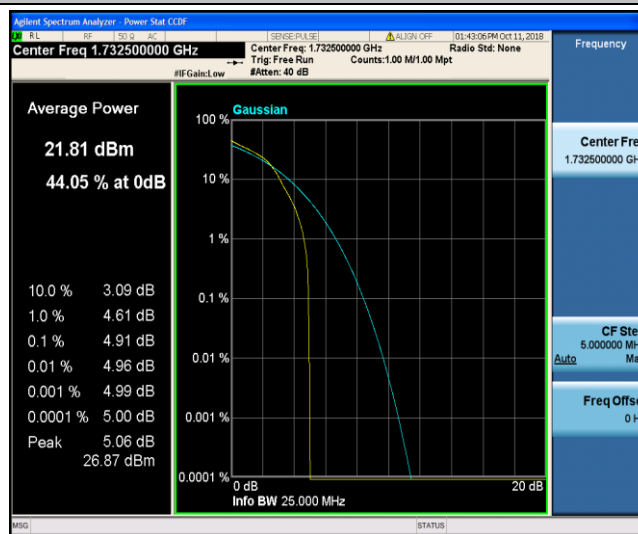

Band4_1.4MHz_16QAM_19957_6RB#0

Band4_1.4MHz_16QAM_20175_1RB#0