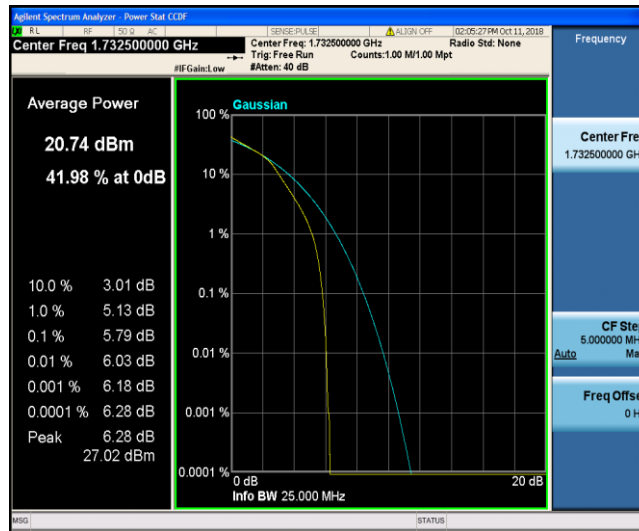

Band4_3MHz_16QAM_20175_1RB#0

Band4_3MHz_16QAM_20175_15RB#0