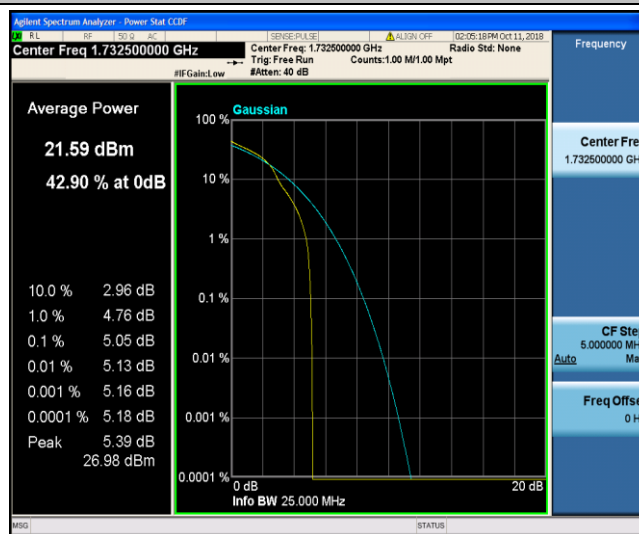

Band4_3MHz_16QAM_19965_15RB#0

Band4_3MHz_16QAM_20175_1RB#0