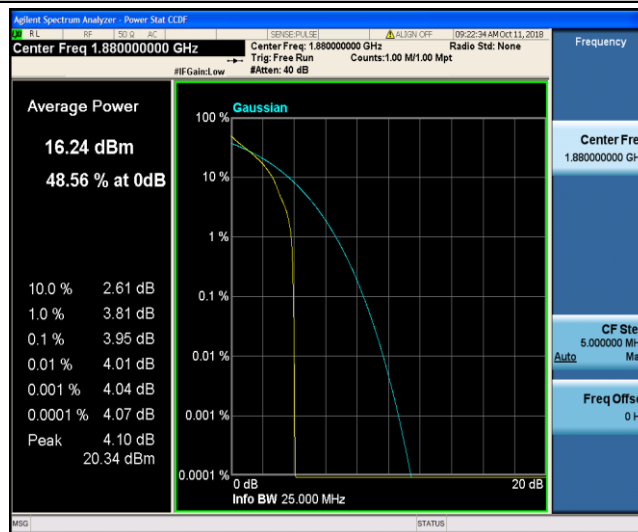

Report No.: TRE1809020703

Issued: 2018-10-22

---

Band17	10MHz	16QAM	23800	1RB#0	5.29	13	PASS
Band17	10MHz	16QAM	23800	50RB#0	5.78	13	PASS

Test Graphs

Band2\_1.4MHz\_QPSK\_18607\_1RB#0

Band2\_1.4MHz\_QPSK\_18607\_6RB#0