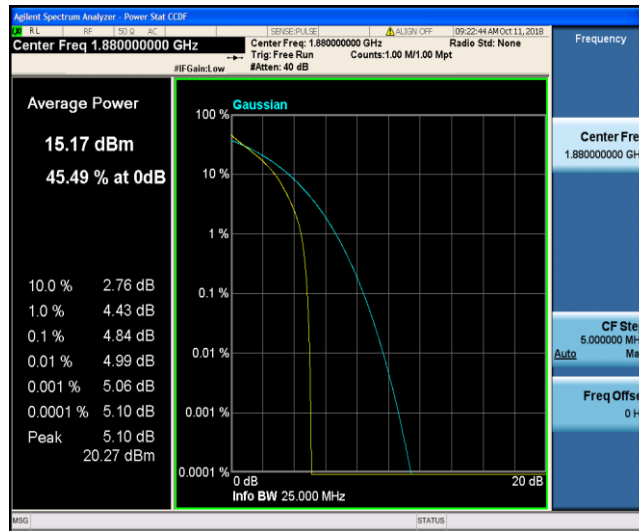

Band2_1.4MHz_QPSK_18900_6RB#0