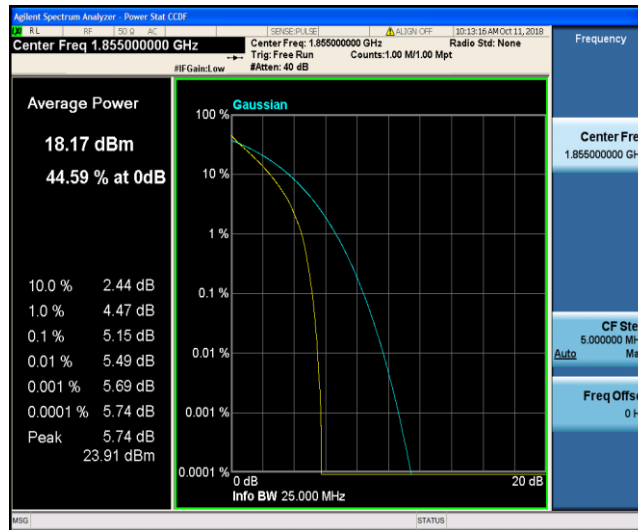

Band2_10MHz_QPSK_18650_50RB#0