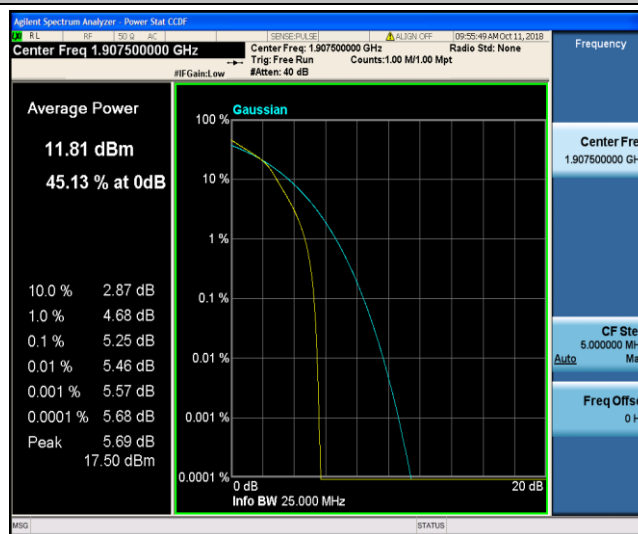

Band2\_5MHz\_QPSK\_19175\_25RB#0

Band2\_5MHz\_16QAM\_18625\_1RB#0

Band2\_5MHz\_16QAM\_18625\_25RB#0

Band2\_5MHz\_16QAM\_18900\_1RB#0

Band2\_5MHz\_16QAM\_18900\_25RB#0

Band2\_5MHz\_16QAM\_19175\_1RB#0

Band2\_5MHz\_16QAM\_19175\_25RB#0