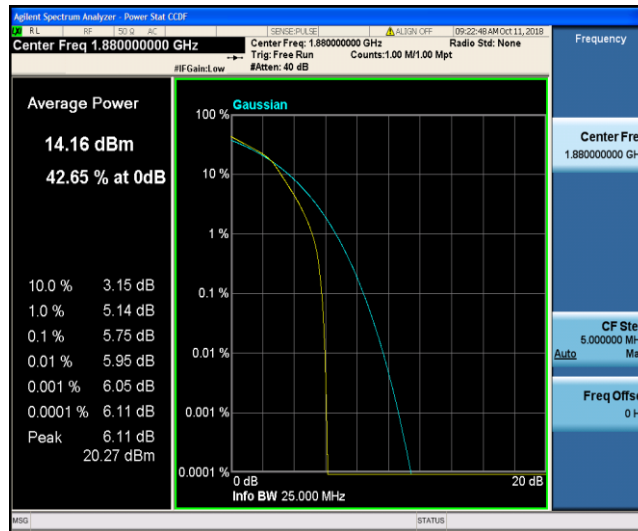

Band2_1.4MHz_16QAM_18900_6RB#0