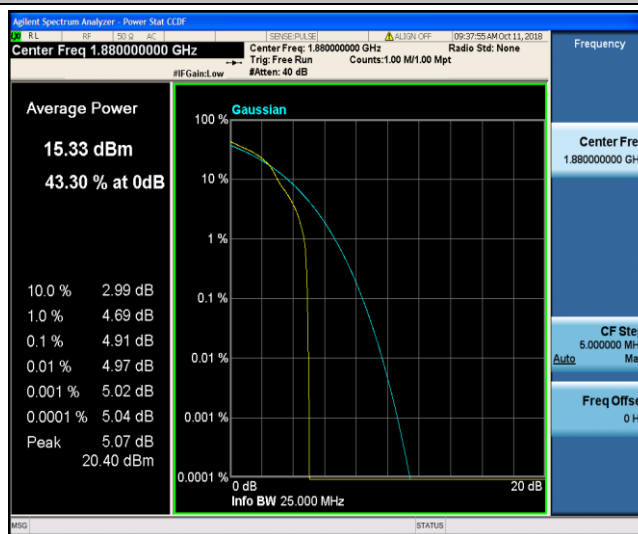

Band2\_3MHz\_QPSK\_18900\_15RB#0

Band2\_3MHz\_QPSK\_19185\_1RB#0

Band2\_3MHz\_QPSK\_19185\_15RB#0

Band2\_3MHz\_16QAM\_18615\_1RB#0

Band2\_3MHz\_16QAM\_18615\_15RB#0

Band2\_3MHz\_16QAM\_18900\_1RB#0

Band2\_3MHz\_16QAM\_18900\_15RB#0