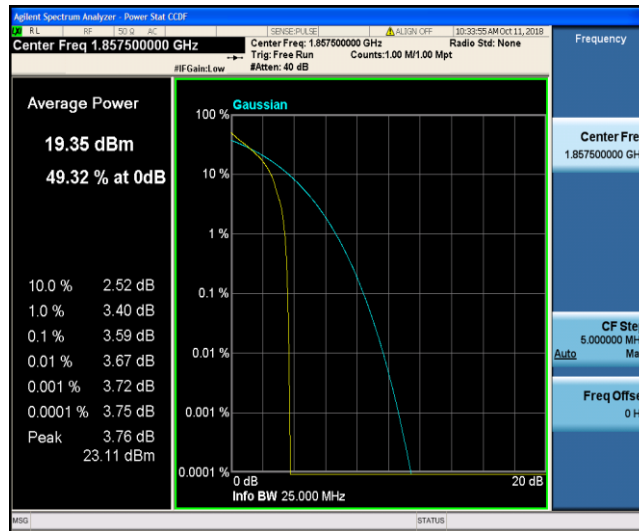

Band2\_10MHz\_16QAM\_18650\_50RB#0

Band2\_10MHz\_16QAM\_18900\_1RB#0

Band2\_10MHz\_16QAM\_18900\_50RB#0

Band2\_10MHz\_16QAM\_19150\_1RB#0

Band2\_10MHz\_16QAM\_19150\_50RB#0

Band2\_15MHz\_QPSK\_18675\_1RB#0