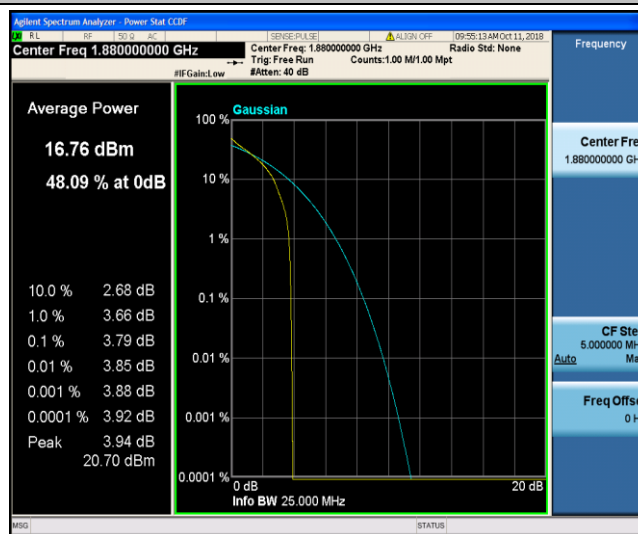

Band2\_3MHz\_16QAM\_19185\_1RB#0

Band2\_3MHz\_16QAM\_19185\_15RB#0

Band2\_5MHz\_QPSK\_18625\_1RB#0

Band2\_5MHz\_QPSK\_18625\_25RB#0

Band2\_5MHz\_QPSK\_18900\_1RB#0

Band2\_5MHz\_QPSK\_18900\_25RB#0

Band2\_5MHz\_QPSK\_19175\_1RB#0