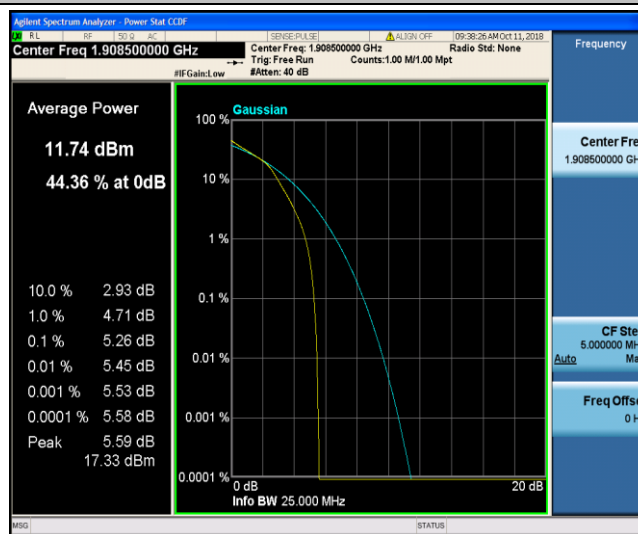

Band2_3MHz_16QAM_19185_15RB#0