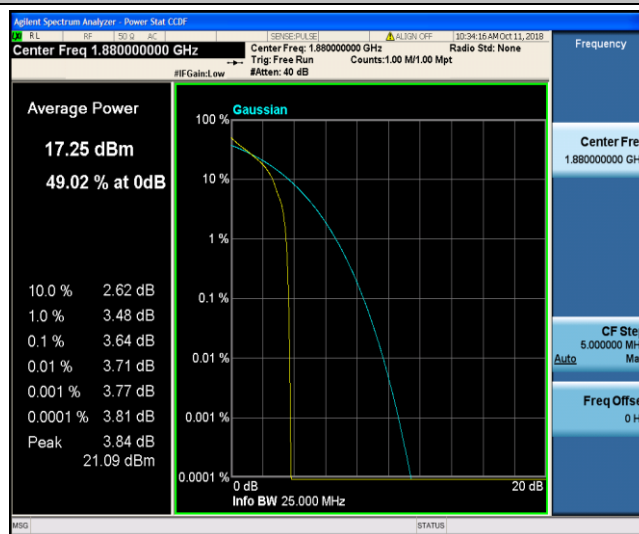

Band2_15MHz_QPSK_18900_1RB#0