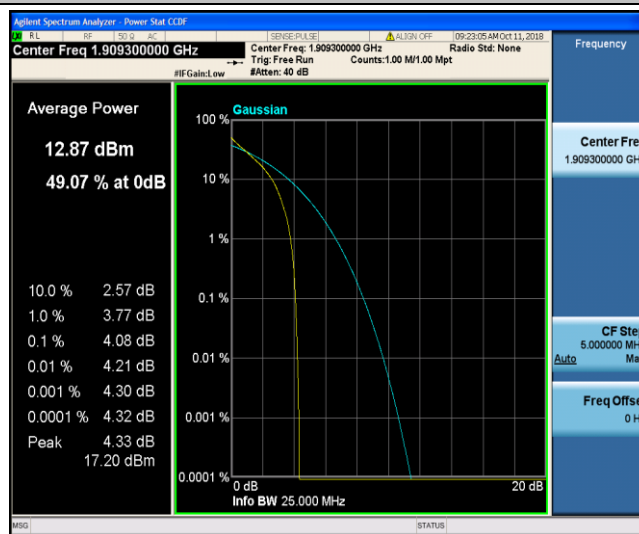

Band2_1.4MHz_QPSK_19193_6RB#0