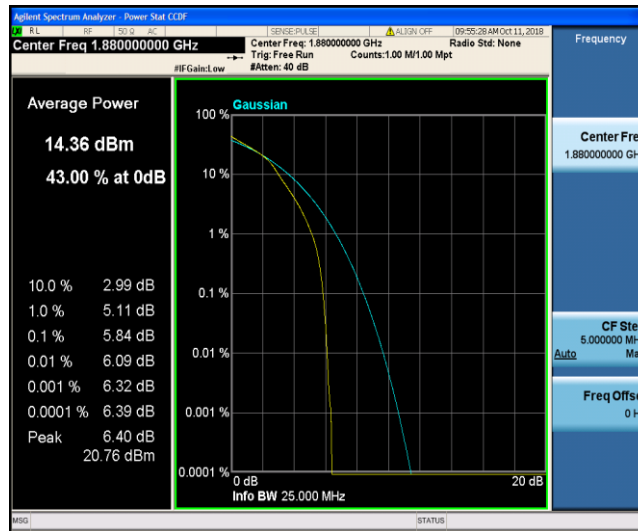

Band2\_5MHz\_QPSK\_19175\_25RB#0

Band2\_5MHz\_16QAM\_18625\_1RB#0

Band2\_5MHz\_16QAM\_18625\_25RB#0

Band2\_5MHz\_16QAM\_18900\_1RB#0

Band2\_5MHz\_16QAM\_18900\_25RB#0

Band2\_5MHz\_16QAM\_19175\_1RB#0

Band2\_5MHz\_16QAM\_19175\_25RB#0