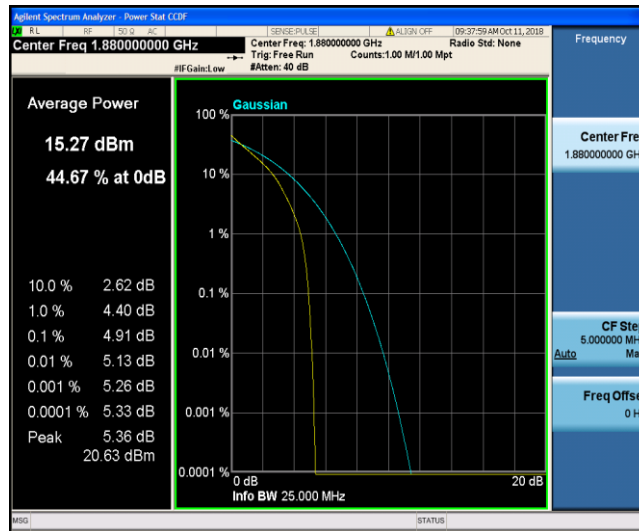

Band2\_1.4MHz\_16QAM\_18900\_1RB#0

Band2\_1.4MHz\_16QAM\_18900\_6RB#0

Band2\_1.4MHz\_16QAM\_19193\_1RB#0

Band2\_1.4MHz\_16QAM\_19193\_6RB#0

Band2\_3MHz\_QPSK\_18615\_1RB#0

Band2\_3MHz\_QPSK\_18615\_15RB#0

Band2\_3MHz\_QPSK\_18900\_1RB#0