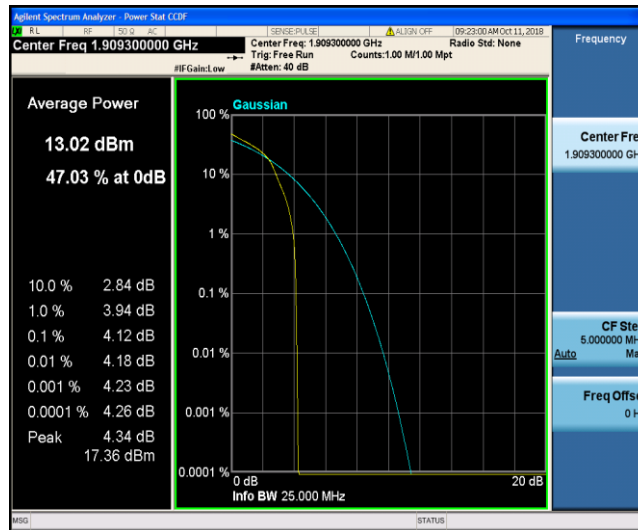

Band2_1.4MHz_16QAM_19193_1RB#0