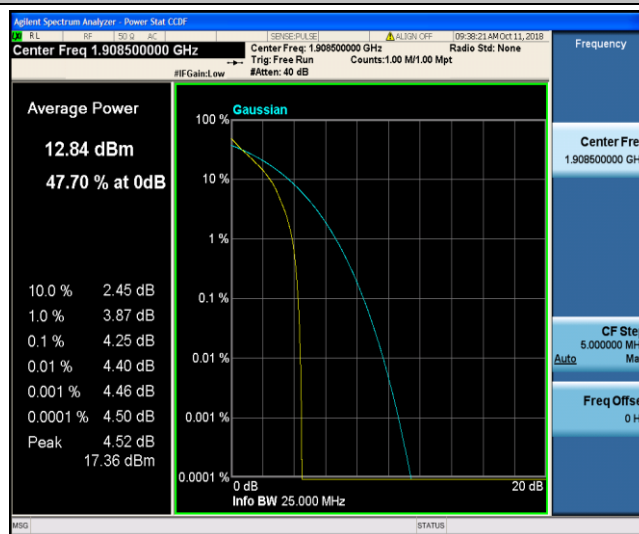

Band2_3MHz_QPSK_19185_15RB#0