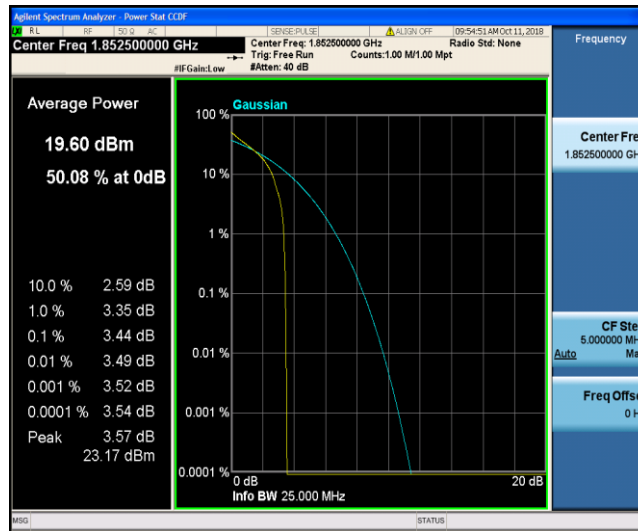

Band2_5MHz_QPSK_18625_1RB#0