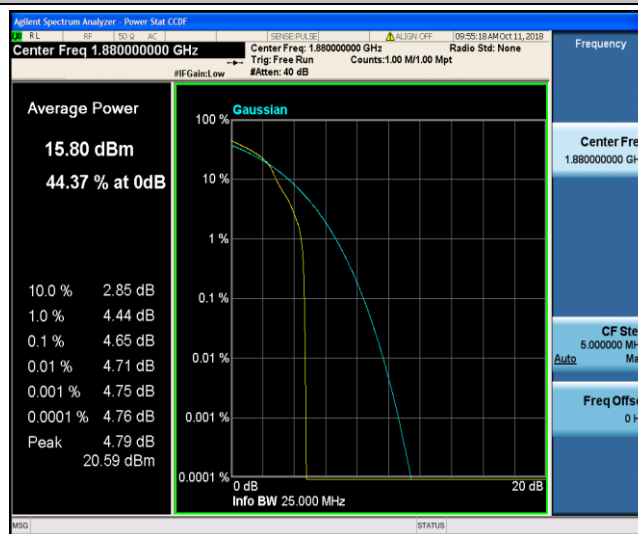

Band2_5MHz_16QAM_18900_1RB#0