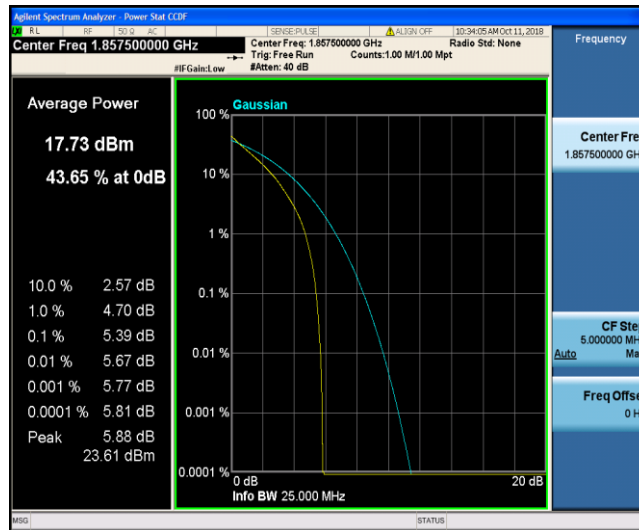

Band2\_10MHz\_16QAM\_18650\_50RB#0

Band2\_10MHz\_16QAM\_18900\_1RB#0

Band2\_10MHz\_16QAM\_18900\_50RB#0

Band2\_10MHz\_16QAM\_19150\_1RB#0

Band2\_10MHz\_16QAM\_19150\_50RB#0

Band2\_15MHz\_QPSK\_18675\_1RB#0