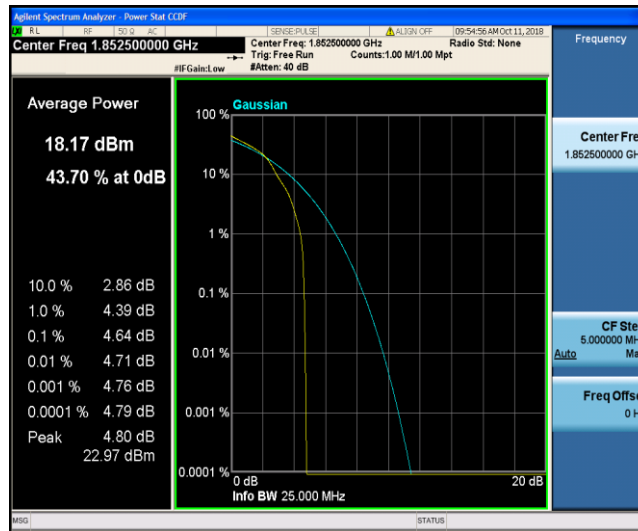

Band2_5MHz_16QAM_18625_1RB#0