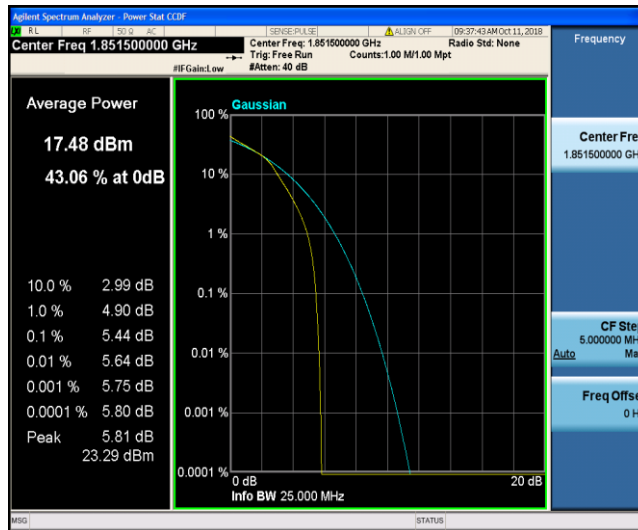

Band2\_3MHz\_QPSK\_18900\_15RB#0

Band2\_3MHz\_QPSK\_19185\_1RB#0

Band2\_3MHz\_QPSK\_19185\_15RB#0

Band2\_3MHz\_16QAM\_18615\_1RB#0

Band2\_3MHz\_16QAM\_18615\_15RB#0

Band2\_3MHz\_16QAM\_18900\_1RB#0

Band2\_3MHz\_16QAM\_18900\_15RB#0