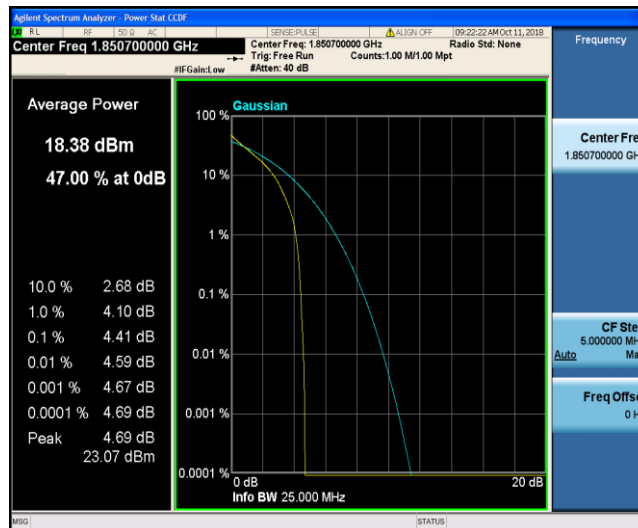

Report No.: TRE1809020703

Issued: 2018-10-22

---

Band17	10MHz	16QAM	23800	1RB#0	5.29	13	PASS
Band17	10MHz	16QAM	23800	50RB#0	5.78	13	PASS

Test Graphs

Band2\_1.4MHz\_QPSK\_18607\_1RB#0

Band2\_1.4MHz\_QPSK\_18607\_6RB#0