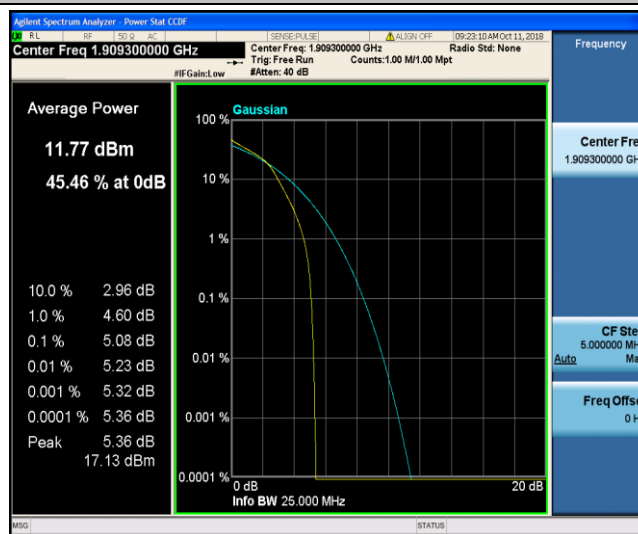

Band2_1.4MHz_16QAM_19193_6RB#0