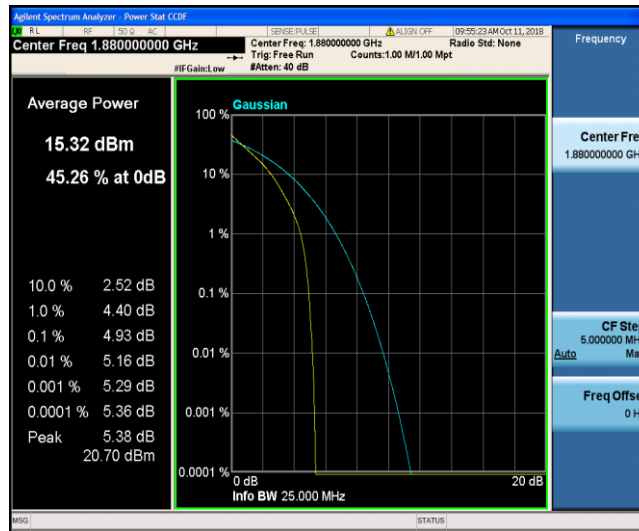

Band2\_3MHz\_16QAM\_19185\_1RB#0

Band2\_3MHz\_16QAM\_19185\_15RB#0

Band2\_5MHz\_QPSK\_18625\_1RB#0

Band2\_5MHz\_QPSK\_18625\_25RB#0

Band2\_5MHz\_QPSK\_18900\_1RB#0

Band2\_5MHz\_QPSK\_18900\_25RB#0

Band2\_5MHz\_QPSK\_19175\_1RB#0