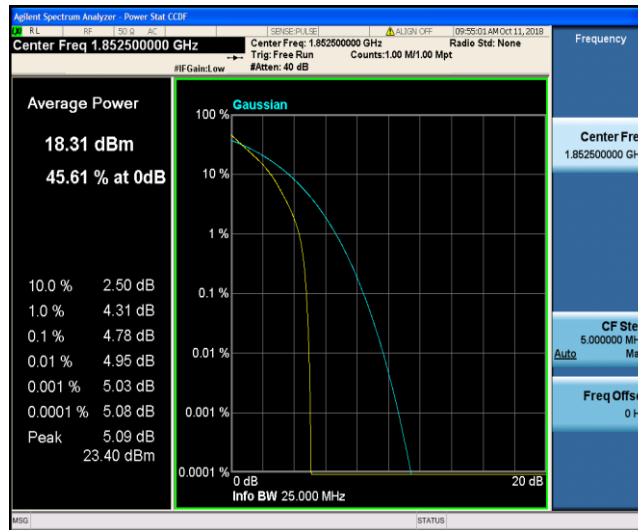

Band2_5MHz_QPSK_18625_25RB#0