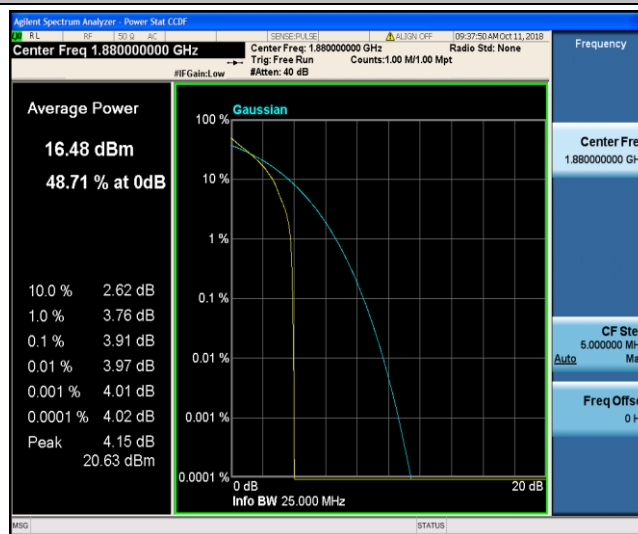

Band2\_1.4MHz\_16QAM\_18900\_1RB#0

Band2\_1.4MHz\_16QAM\_18900\_6RB#0

Band2\_1.4MHz\_16QAM\_19193\_1RB#0

Band2\_1.4MHz\_16QAM\_19193\_6RB#0

Band2\_3MHz\_QPSK\_18615\_1RB#0

Band2\_3MHz\_QPSK\_18615\_15RB#0

Band2\_3MHz\_QPSK\_18900\_1RB#0