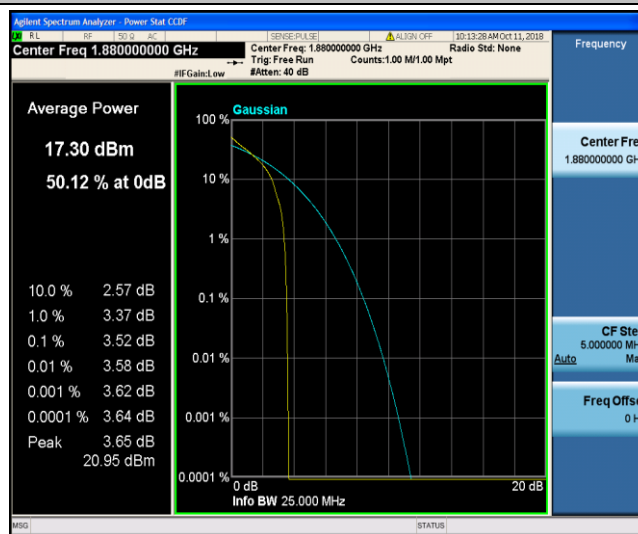

Band2_10MHz_QPSK_18900_1RB#0