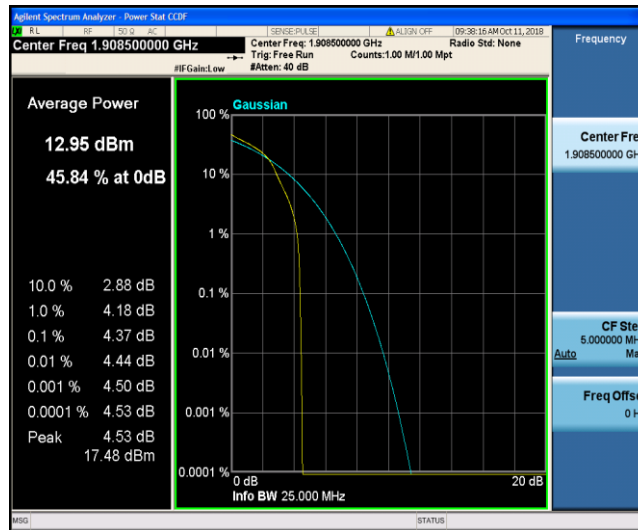

Band2\_3MHz\_QPSK\_18900\_15RB#0

Band2\_3MHz\_QPSK\_19185\_1RB#0

Band2\_3MHz\_QPSK\_19185\_15RB#0

Band2\_3MHz\_16QAM\_18615\_1RB#0

Band2\_3MHz\_16QAM\_18615\_15RB#0

Band2\_3MHz\_16QAM\_18900\_1RB#0

Band2\_3MHz\_16QAM\_18900\_15RB#0