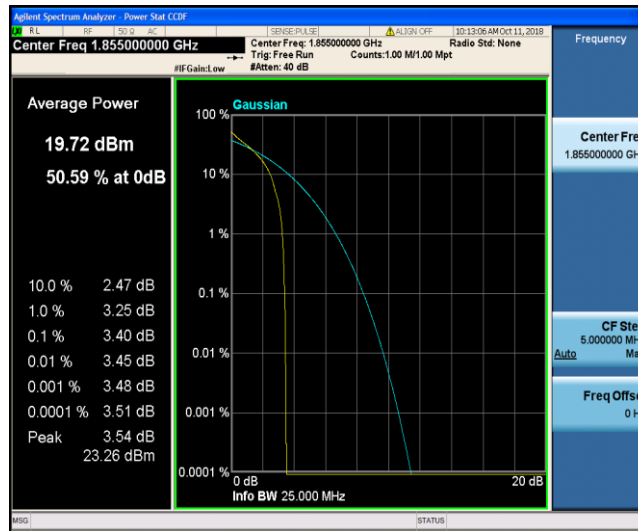

Band2\_5MHz\_QPSK\_19175\_25RB#0

Band2\_5MHz\_16QAM\_18625\_1RB#0

Band2\_5MHz\_16QAM\_18625\_25RB#0

Band2\_5MHz\_16QAM\_18900\_1RB#0

Band2\_5MHz\_16QAM\_18900\_25RB#0

Band2\_5MHz\_16QAM\_19175\_1RB#0

Band2\_5MHz\_16QAM\_19175\_25RB#0