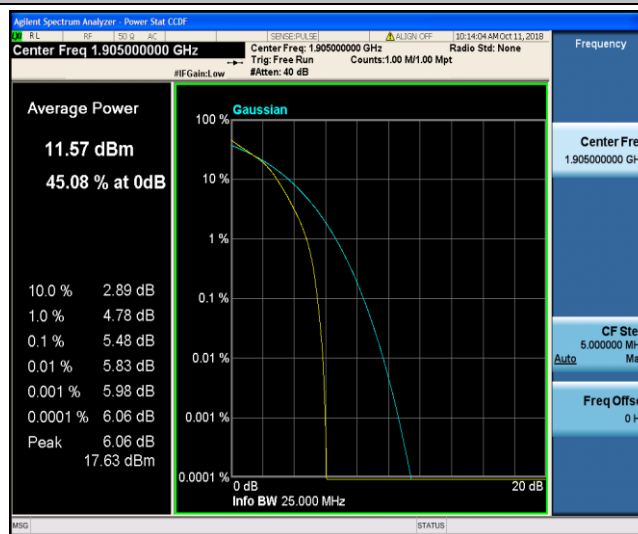

Band2\_10MHz\_16QAM\_18650\_50RB#0

Band2\_10MHz\_16QAM\_18900\_1RB#0

Band2\_10MHz\_16QAM\_18900\_50RB#0

Band2\_10MHz\_16QAM\_19150\_1RB#0

Band2\_10MHz\_16QAM\_19150\_50RB#0

Band2\_15MHz\_QPSK\_18675\_1RB#0