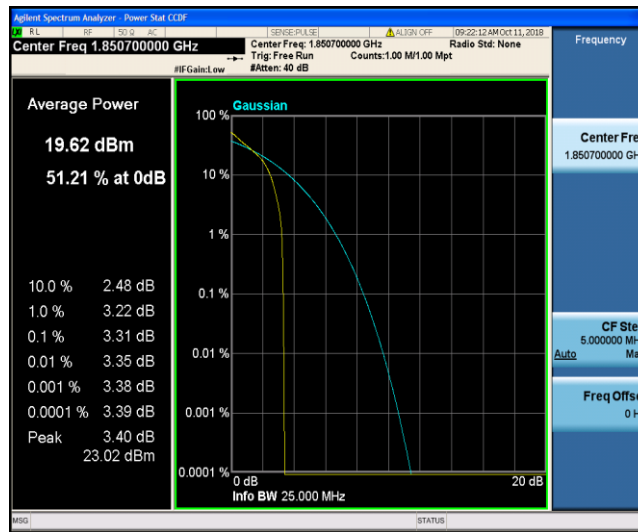

Report No.: TRE1809020703

Issued: 2018-10-22

---

Band17	10MHz	16QAM	23800	1RB#0	5.29	13	PASS
Band17	10MHz	16QAM	23800	50RB#0	5.78	13	PASS

Test Graphs

Band2\_1.4MHz\_QPSK\_18607\_1RB#0

Band2\_1.4MHz\_QPSK\_18607\_6RB#0