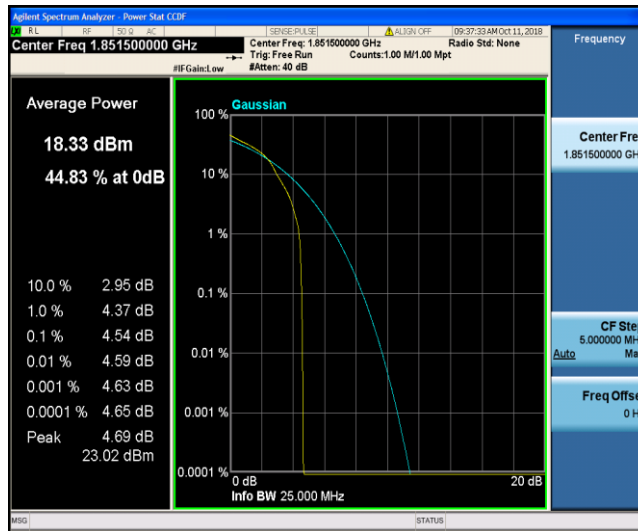

Band2_3MHz_16QAM_18615_1RB#0