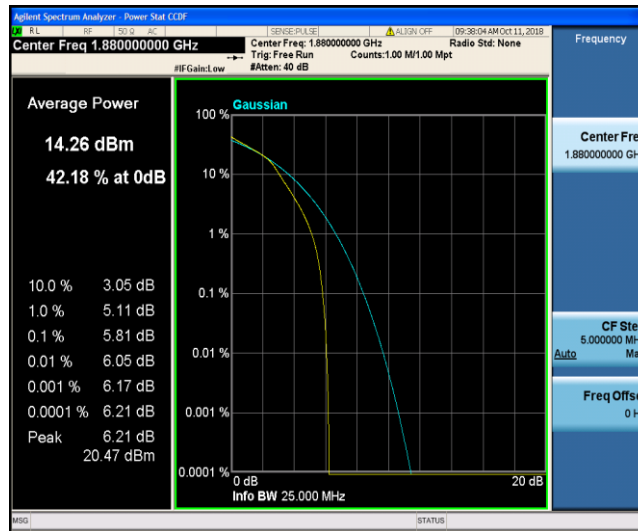

Band2\_3MHz\_QPSK\_18900\_15RB#0

Band2\_3MHz\_QPSK\_19185\_1RB#0

Band2\_3MHz\_QPSK\_19185\_15RB#0

Band2\_3MHz\_16QAM\_18615\_1RB#0

Band2\_3MHz\_16QAM\_18615\_15RB#0

Band2\_3MHz\_16QAM\_18900\_1RB#0

Band2\_3MHz\_16QAM\_18900\_15RB#0