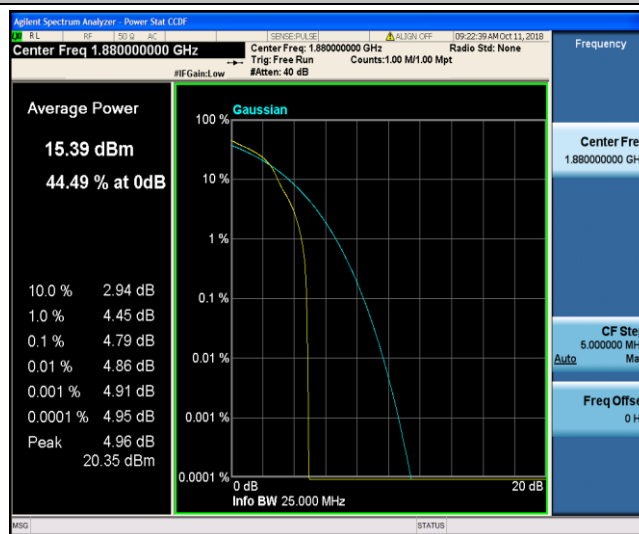

Band2\_1.4MHz\_QPSK\_18900\_1RB#0

Band2\_1.4MHz\_QPSK\_18900\_6RB#0

Band2\_1.4MHz\_QPSK\_19193\_1RB#0

Band2\_1.4MHz\_QPSK\_19193\_6RB#0

Band2\_1.4MHz\_16QAM\_18607\_1RB#0

Band2\_1.4MHz\_16QAM\_18607\_6RB#0