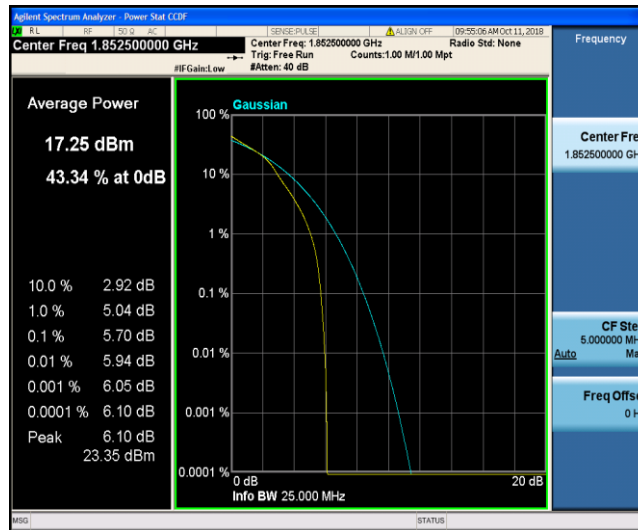

Band2_5MHz_16QAM_18625_25RB#0