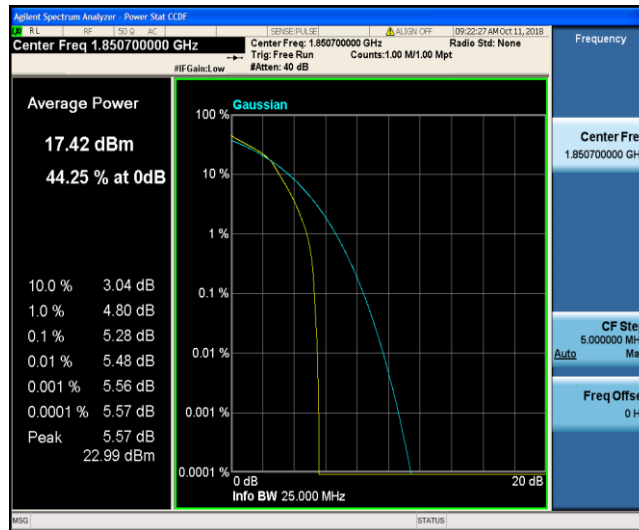

Band2\_1.4MHz\_QPSK\_18900\_1RB#0

Band2\_1.4MHz\_QPSK\_18900\_6RB#0

Band2\_1.4MHz\_QPSK\_19193\_1RB#0

Band2\_1.4MHz\_QPSK\_19193\_6RB#0

Band2\_1.4MHz\_16QAM\_18607\_1RB#0

Band2\_1.4MHz\_16QAM\_18607\_6RB#0