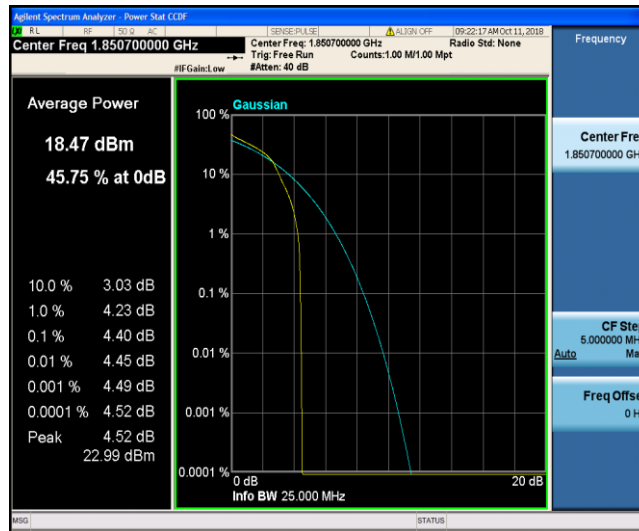

Band2\_1.4MHz\_QPSK\_18900\_1RB#0

Band2\_1.4MHz\_QPSK\_18900\_6RB#0

Band2\_1.4MHz\_QPSK\_19193\_1RB#0

Band2\_1.4MHz\_QPSK\_19193\_6RB#0

Band2\_1.4MHz\_16QAM\_18607\_1RB#0

Band2\_1.4MHz\_16QAM\_18607\_6RB#0