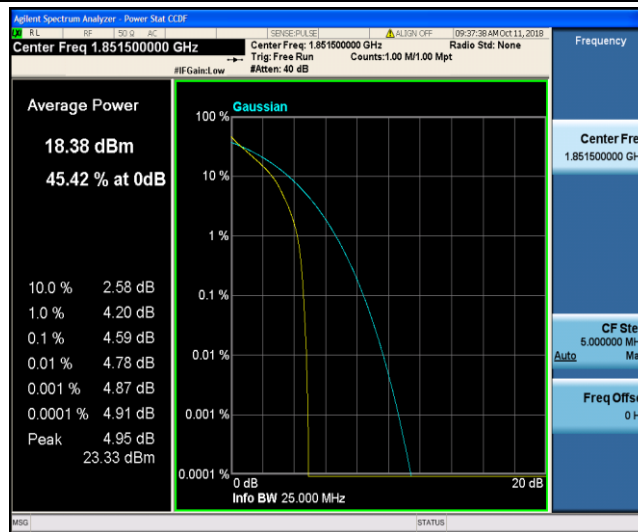

Band2\_1.4MHz\_16QAM\_18900\_1RB#0

Band2\_1.4MHz\_16QAM\_18900\_6RB#0

Band2\_1.4MHz\_16QAM\_19193\_1RB#0

Band2\_1.4MHz\_16QAM\_19193\_6RB#0

Band2\_3MHz\_QPSK\_18615\_1RB#0

Band2\_3MHz\_QPSK\_18615\_15RB#0

Band2\_3MHz\_QPSK\_18900\_1RB#0