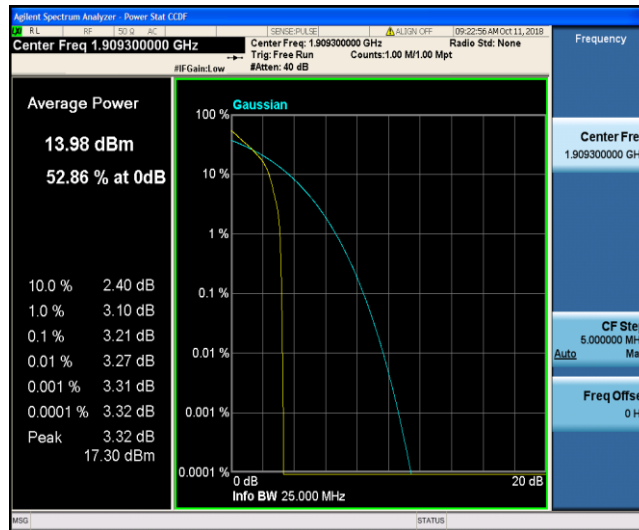

Band2_1.4MHz_QPSK_19193_1RB#0