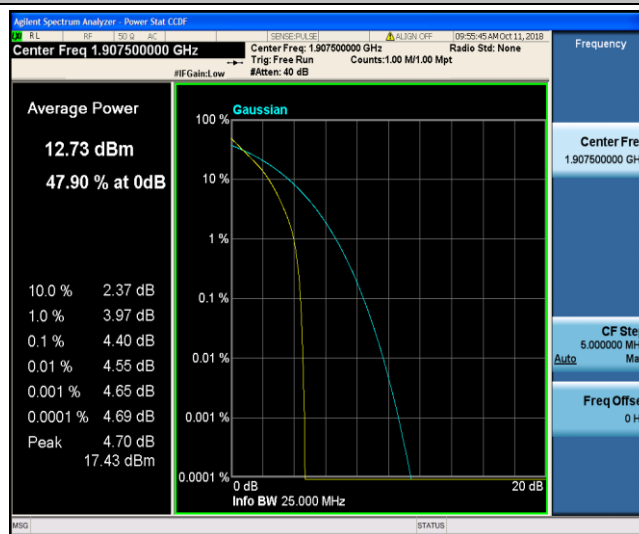

Band2\_3MHz\_16QAM\_19185\_1RB#0

Band2\_3MHz\_16QAM\_19185\_15RB#0

Band2\_5MHz\_QPSK\_18625\_1RB#0

Band2\_5MHz\_QPSK\_18625\_25RB#0

Band2\_5MHz\_QPSK\_18900\_1RB#0

Band2\_5MHz\_QPSK\_18900\_25RB#0

Band2\_5MHz\_QPSK\_19175\_1RB#0