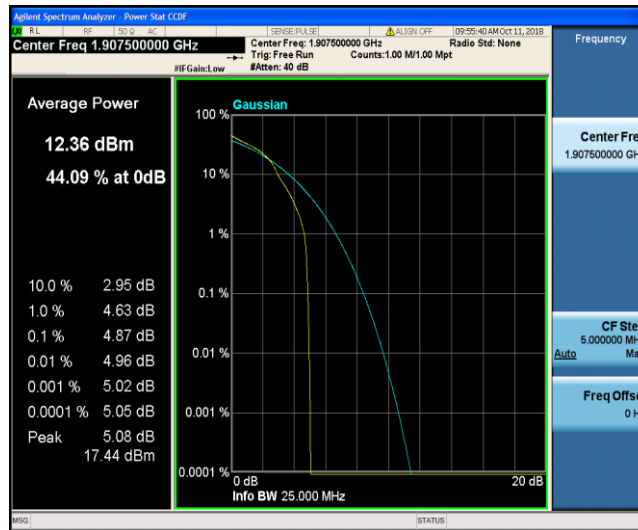

Band2\_5MHz\_QPSK\_19175\_25RB#0

Band2\_5MHz\_16QAM\_18625\_1RB#0

Band2\_5MHz\_16QAM\_18625\_25RB#0

Band2\_5MHz\_16QAM\_18900\_1RB#0

Band2\_5MHz\_16QAM\_18900\_25RB#0

Band2\_5MHz\_16QAM\_19175\_1RB#0

Band2\_5MHz\_16QAM\_19175\_25RB#0