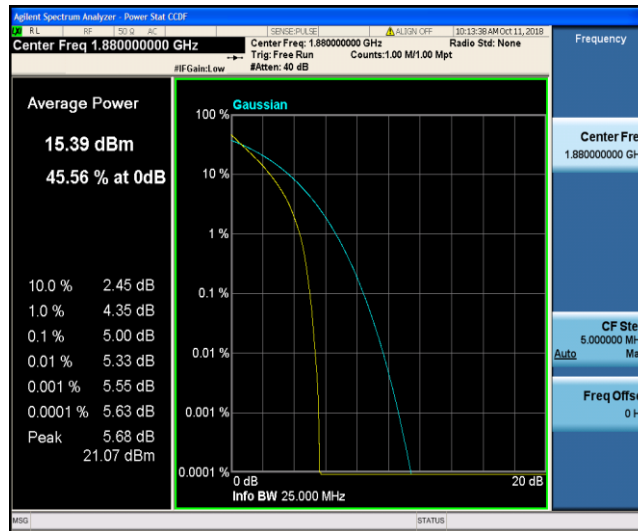

Band2_10MHz_QPSK_18900_50RB#0