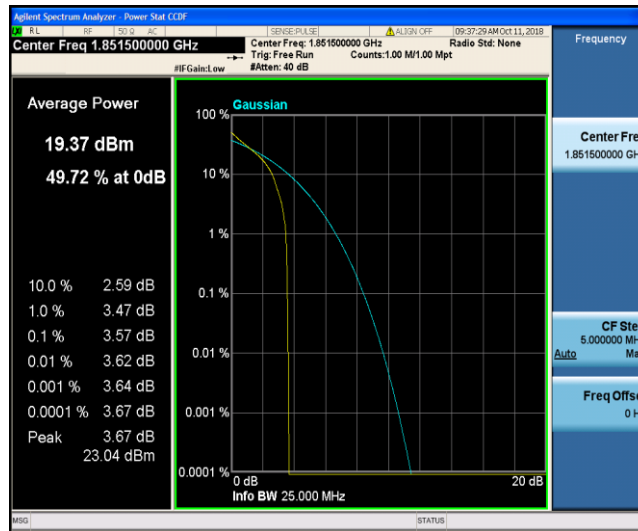

Band2\_1.4MHz\_16QAM\_18900\_1RB#0

Band2\_1.4MHz\_16QAM\_18900\_6RB#0

Band2\_1.4MHz\_16QAM\_19193\_1RB#0

Band2\_1.4MHz\_16QAM\_19193\_6RB#0

Band2\_3MHz\_QPSK\_18615\_1RB#0

Band2\_3MHz\_QPSK\_18615\_15RB#0

Band2\_3MHz\_QPSK\_18900\_1RB#0