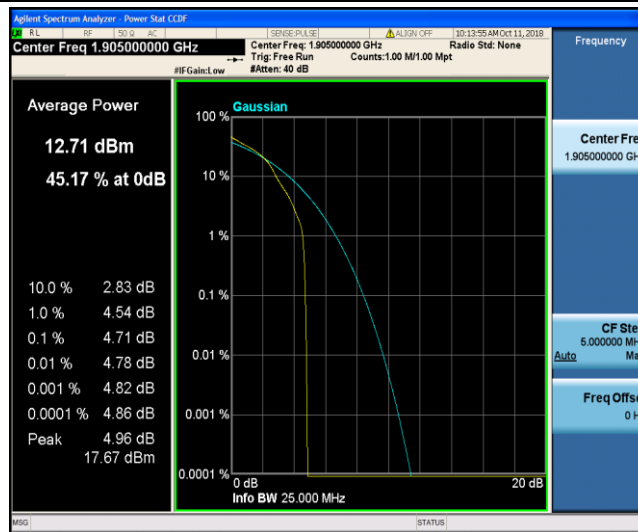

Band2\_10MHz\_16QAM\_18650\_50RB#0

Band2\_10MHz\_16QAM\_18900\_1RB#0

Band2\_10MHz\_16QAM\_18900\_50RB#0

Band2\_10MHz\_16QAM\_19150\_1RB#0

Band2\_10MHz\_16QAM\_19150\_50RB#0

Band2\_15MHz\_QPSK\_18675\_1RB#0