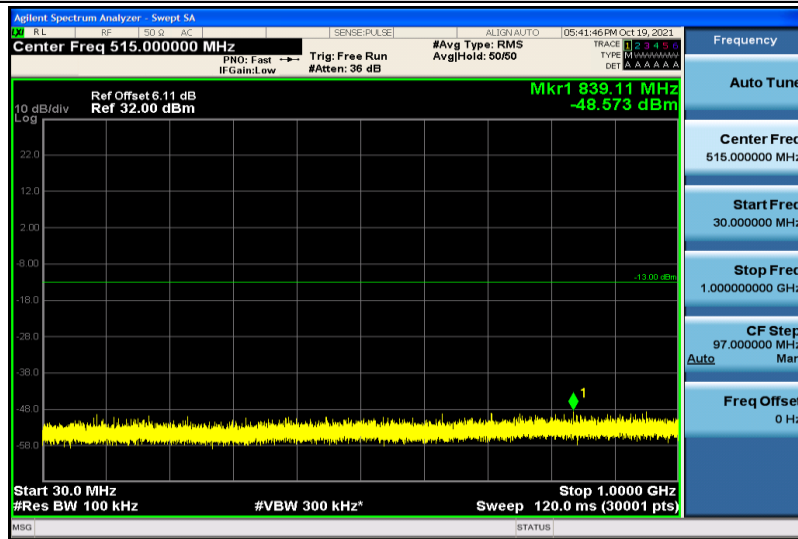

Band66-20MHz-QPSK-132322-1RB#0-30~1000MHz