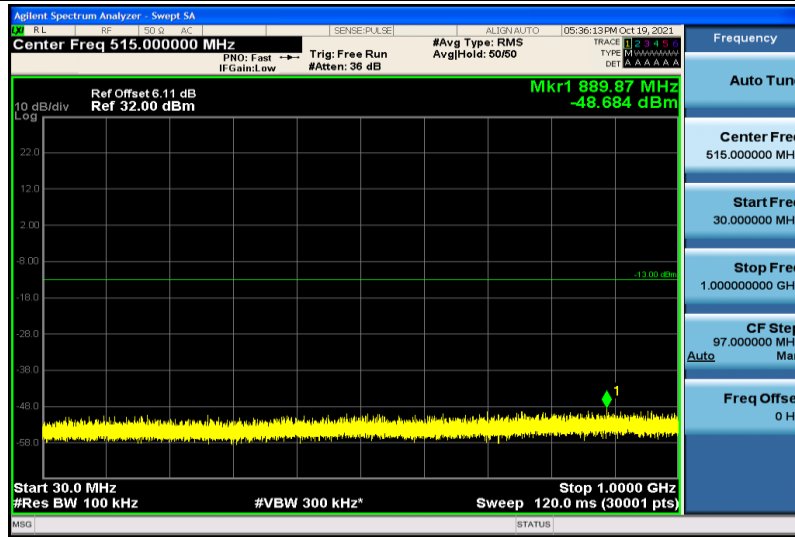

Band66-15MHz-16QAM-132597-1RB#0-30~1000MHz