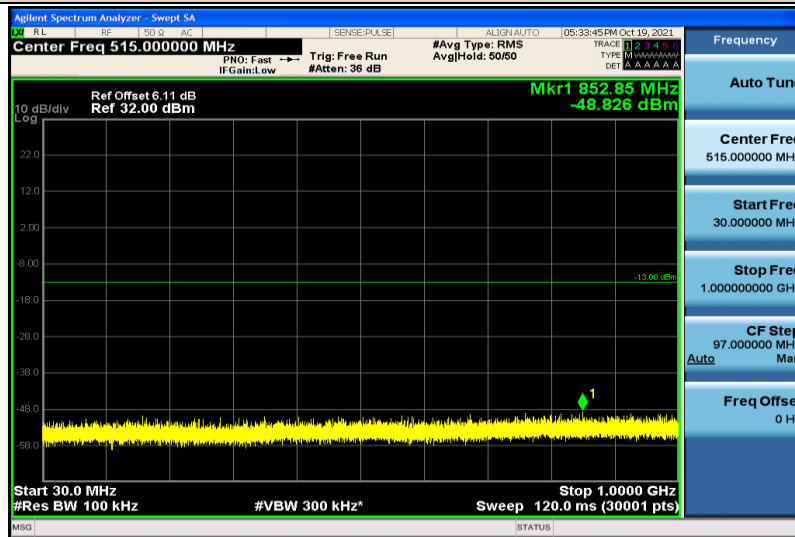

Band66-15MHz-QPSK-132322-1RB#0-30~1000MHz

Band66-15MHz-QPSK-132322-1RB#0-1000~26000MHz

Band66-15MHz-QPSK-132597-1RB#0-30~1000MHz

Band66-15MHz-QPSK-132597-1RB#0-1000~26000MHz

Band66-15MHz-16QAM-132047-1RB#0-30~1000MHz