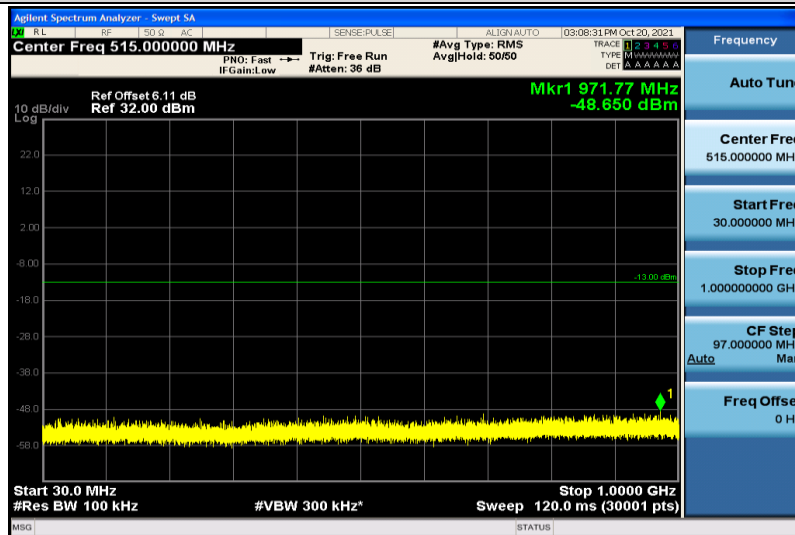

Band66-15MHz-16QAM-132047-1RB#0-1000~26000MHz

Band66-15MHz-16QAM-132322-1RB#0-30~1000MHz

Band66-15MHz-16QAM-132322-1RB#0-1000~26000MHz

Band66-15MHz-16QAM-132597-1RB#0-30~1000MHz

Band66-15MHz-16QAM-132597-1RB#0-1000~26000MHz