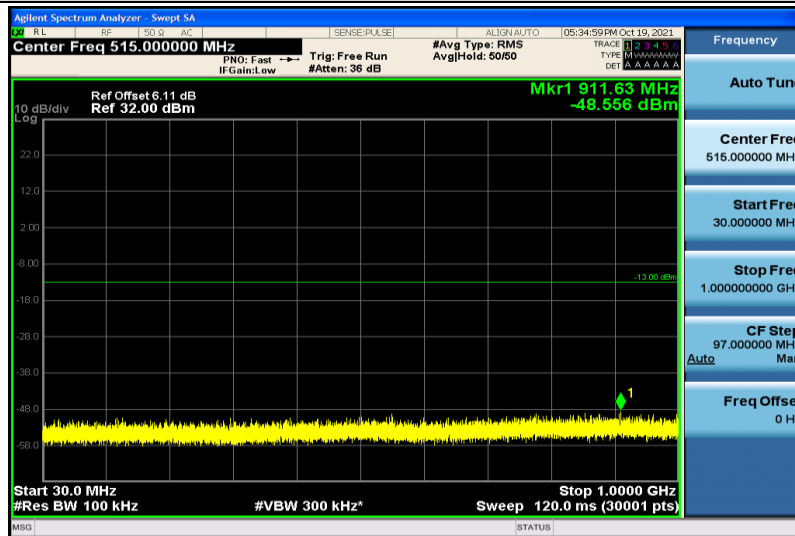

Band66-15MHz-16QAM-132322-1RB#0-30~1000MHz