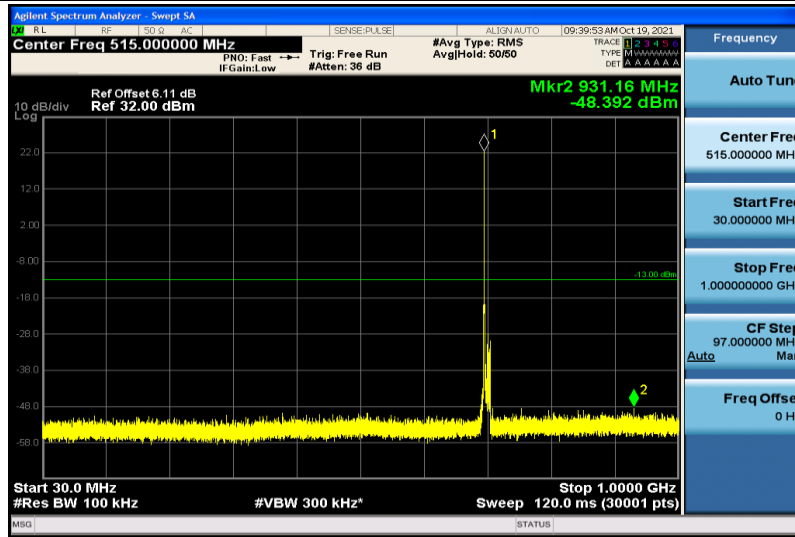

Band12-10MHz-16QAM-23060-1RB#0-1000~26000MHz

Band12-10MHz-16QAM-23095-1RB#0-30~1000MHz