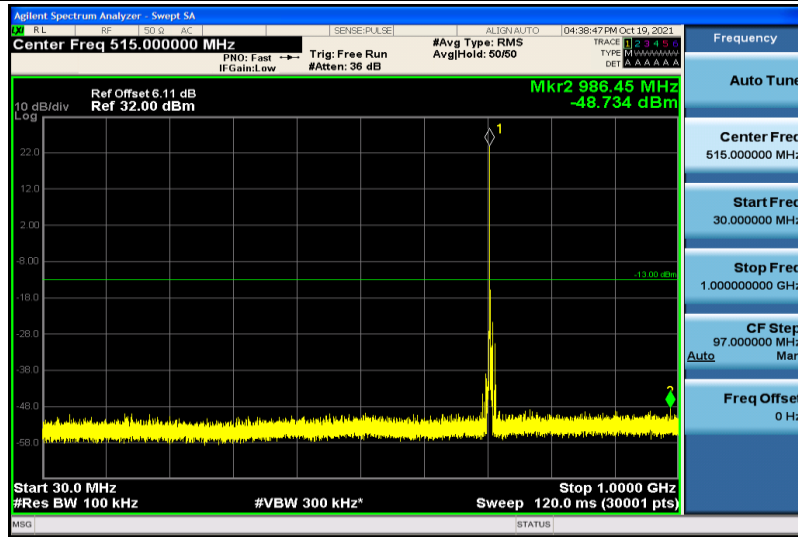

Band13-10MHz-16QAM-23230-1RB#0-1000~26000MHz

Band17-5MHz-QPSK-23755-1RB#0-30~1000MHz

Band17-5MHz-QPSK-23755-1RB#0-1000~26000MHz

Band17-5MHz-QPSK-23790-1RB#0-30~1000MHz

Band17-5MHz-QPSK-23790-1RB#0-1000~26000MHz