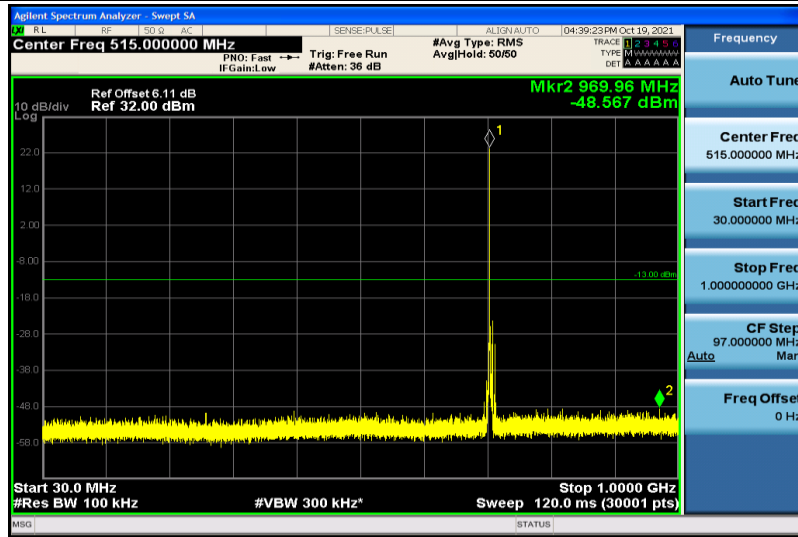

Band17-5MHz-16QAM-23790-1RB#0-1000~26000MHz

Band17-5MHz-16QAM-23825-1RB#0-30~1000MHz