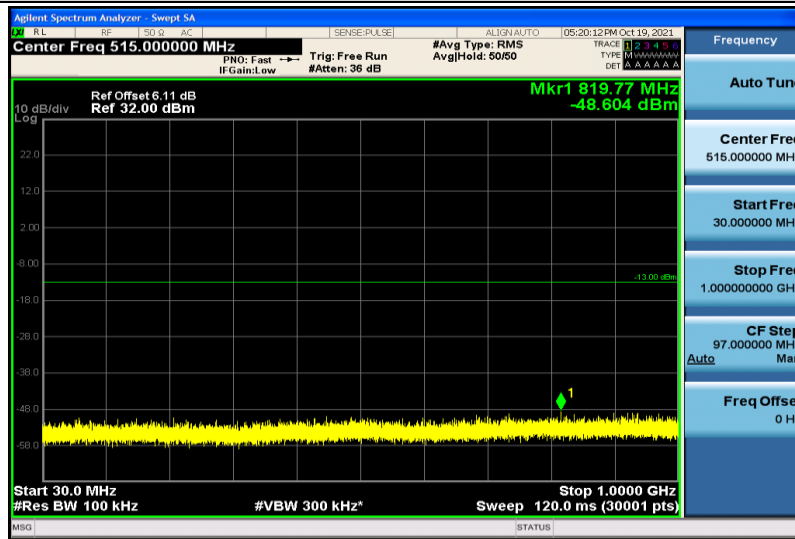

Band66-5MHz-16QAM-131997-1RB#0-1000~26000MHz

Band66-5MHz-16QAM-132322-1RB#0-30~1000MHz