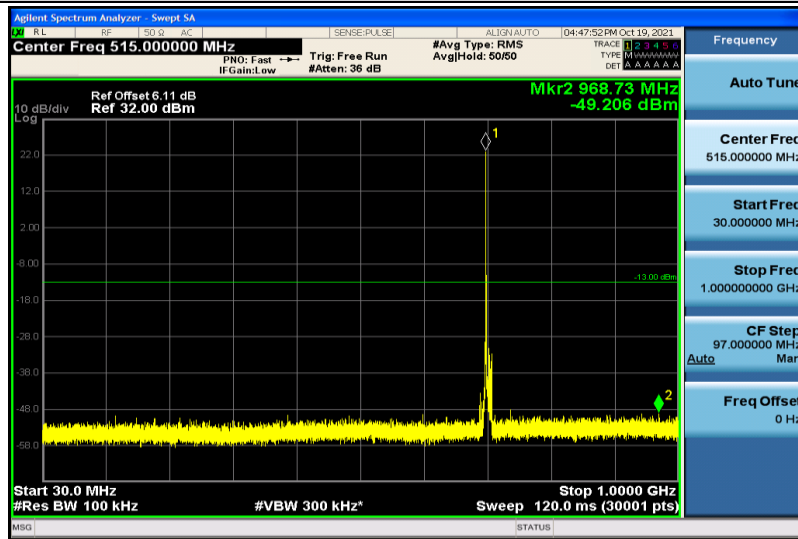

Band17-10MHz-16QAM-23780-1RB#0-1000~26000MHz

Band17-10MHz-16QAM-23790-1RB#0-30~1000MHz