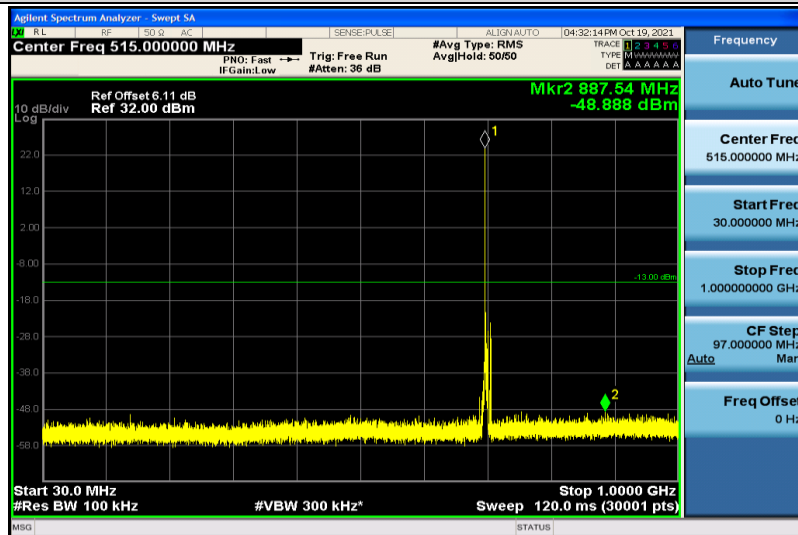

Band17-5MHz-QPSK-23825-1RB#0-1000~26000MHz

Band17-5MHz-16QAM-23755-1RB#0-30~1000MHz