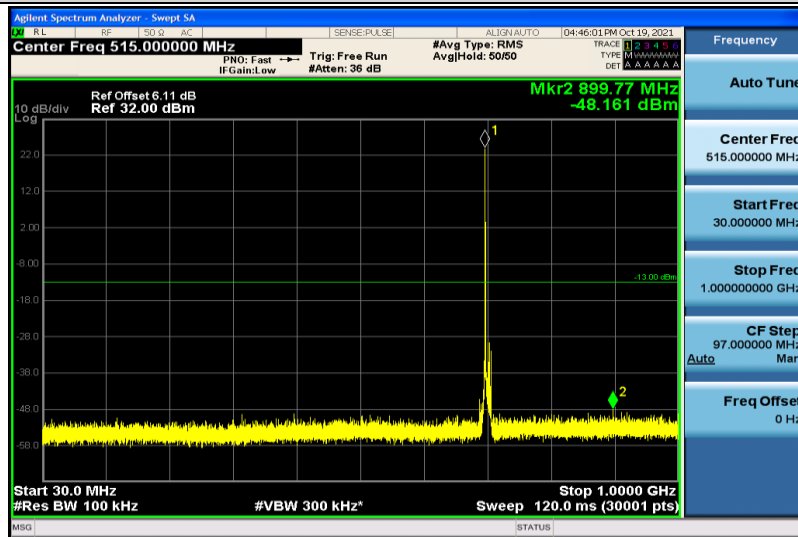

Band17-5MHz-16QAM-23825-1RB#0-1000~26000MHz

Band17-10MHz-QPSK-23780-1RB#0-30~1000MHz