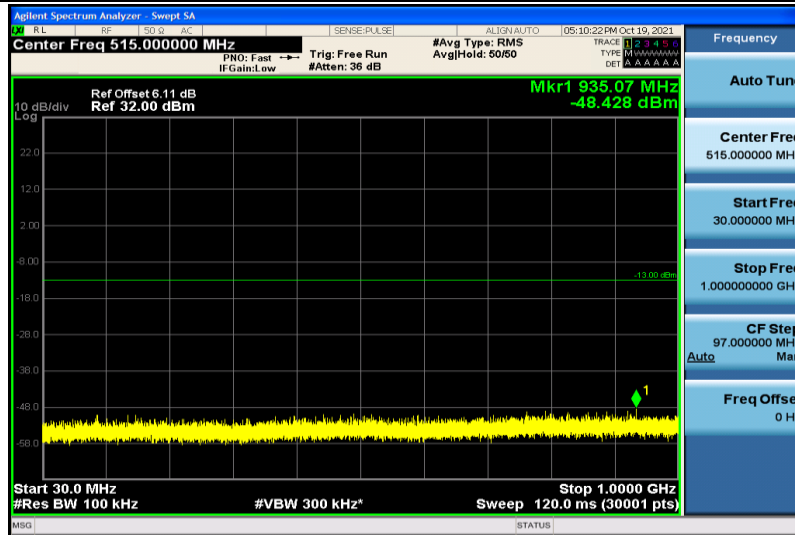

Band66-1.4MHz-16QAM-132665-1RB#0-1000~26000MHz

Band66-3MHz-QPSK-131987-1RB#0-30~1000MHz