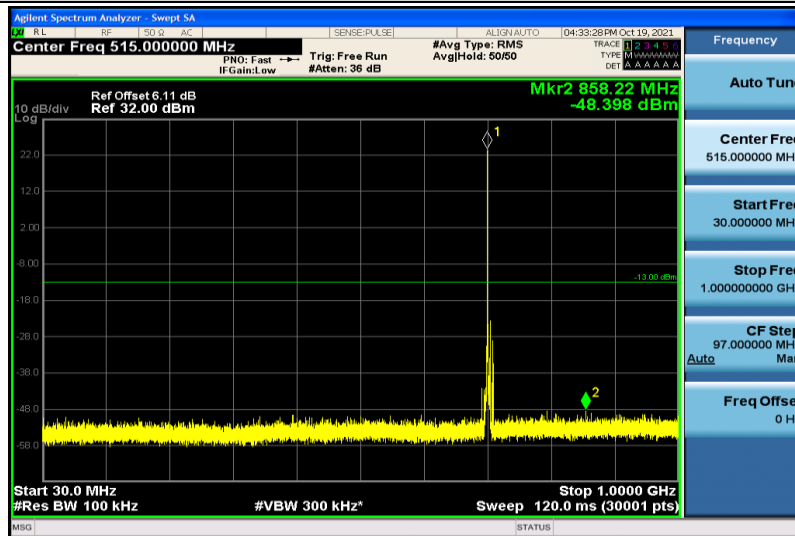

Band17-5MHz-QPSK-23825-1RB#0-30~1000MHz

Band17-5MHz-QPSK-23825-1RB#0-1000~26000MHz

Band17-5MHz-16QAM-23755-1RB#0-30~1000MHz

Band17-5MHz-16QAM-23755-1RB#0-1000~26000MHz

Band17-5MHz-16QAM-23790-1RB#0-30~1000MHz