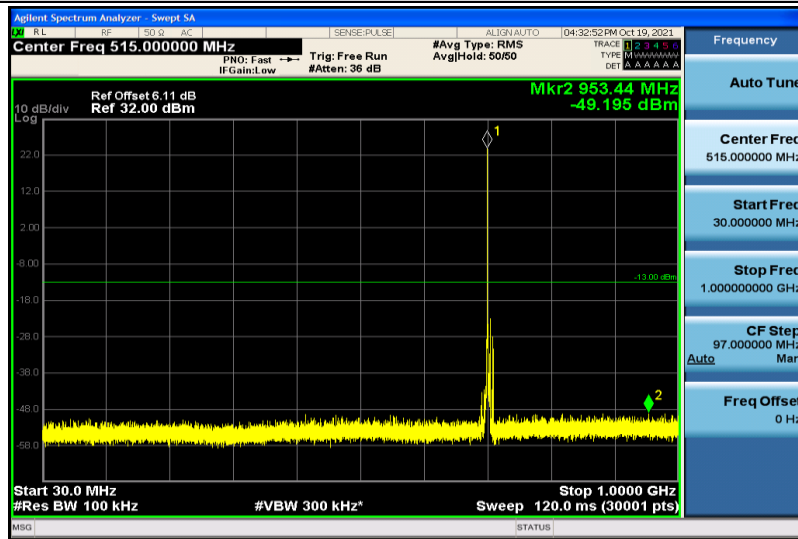

Band17-5MHz-QPSK-23755-1RB#0-1000~26000MHz

Band17-5MHz-QPSK-23790-1RB#0-30~1000MHz