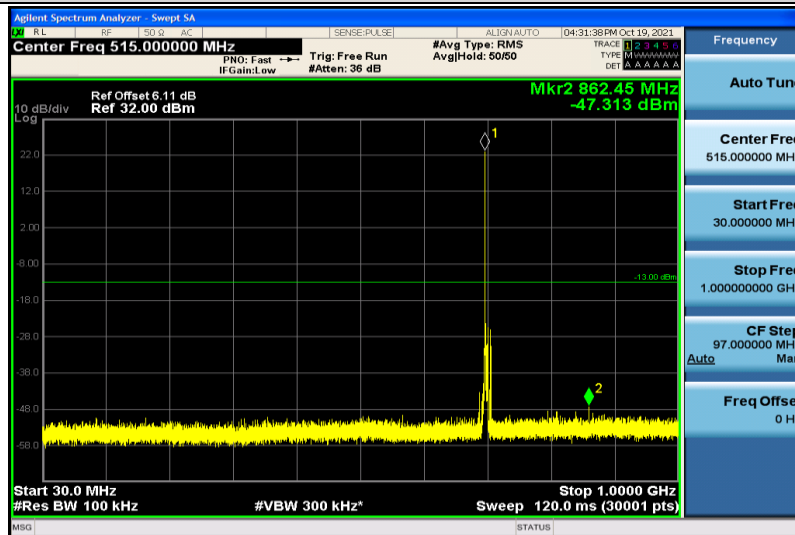

Band13-10MHz-16QAM-23230-1RB#0-1000~26000MHz

Band17-5MHz-QPSK-23755-1RB#0-30~1000MHz