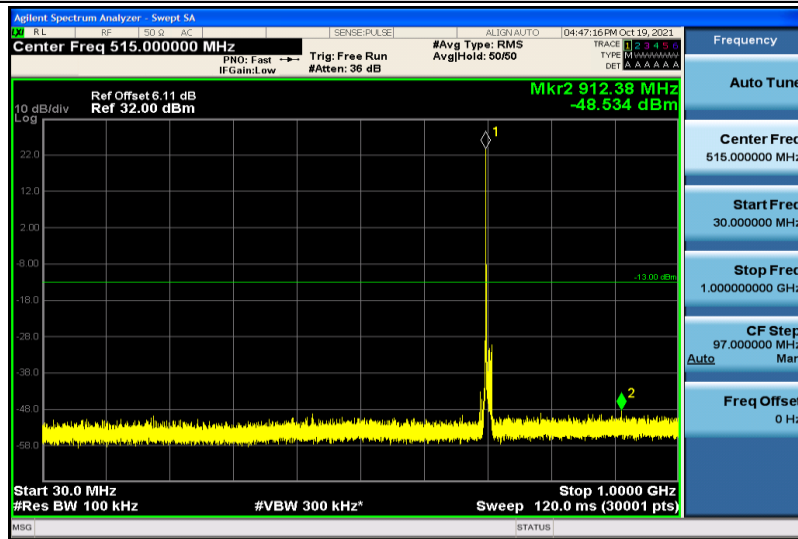

Band17-5MHz-16QAM-23790-1RB#0-1000~26000MHz

Band17-5MHz-16QAM-23825-1RB#0-30~1000MHz

Band17-5MHz-16QAM-23825-1RB#0-1000~26000MHz

Band17-10MHz-QPSK-23780-1RB#0-30~1000MHz

Band17-10MHz-QPSK-23780-1RB#0-1000~26000MHz