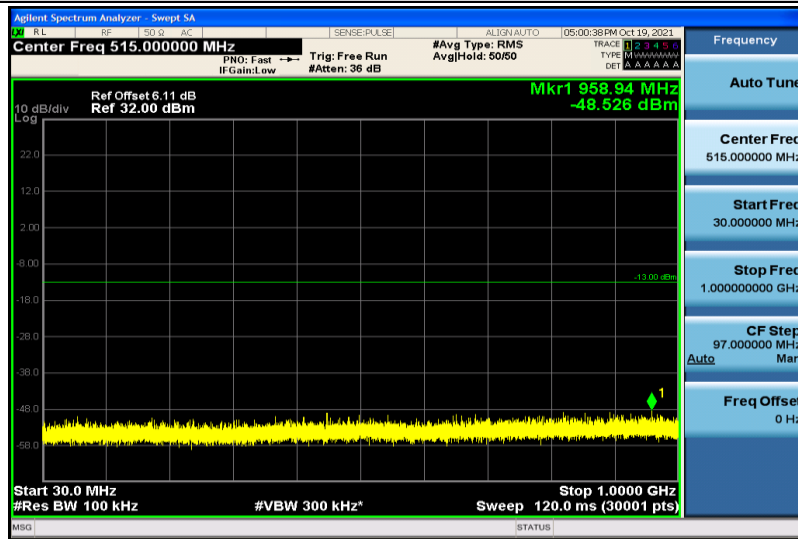

Band66-1.4MHz-QPSK-131979-1RB#0-1000~26000MHz

Band66-1.4MHz-QPSK-132322-1RB#0-30~1000MHz