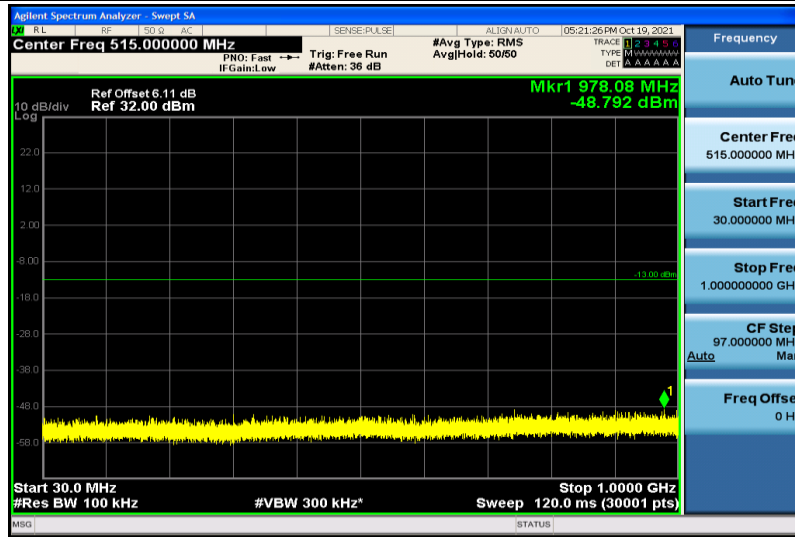

Band66-5MHz-16QAM-131997-1RB#0-30~1000MHz

Band66-5MHz-16QAM-131997-1RB#0-1000~26000MHz

Band66-5MHz-16QAM-132322-1RB#0-30~1000MHz

Band66-5MHz-16QAM-132322-1RB#0-1000~26000MHz

Band66-5MHz-16QAM-132647-1RB#0-30~1000MHz