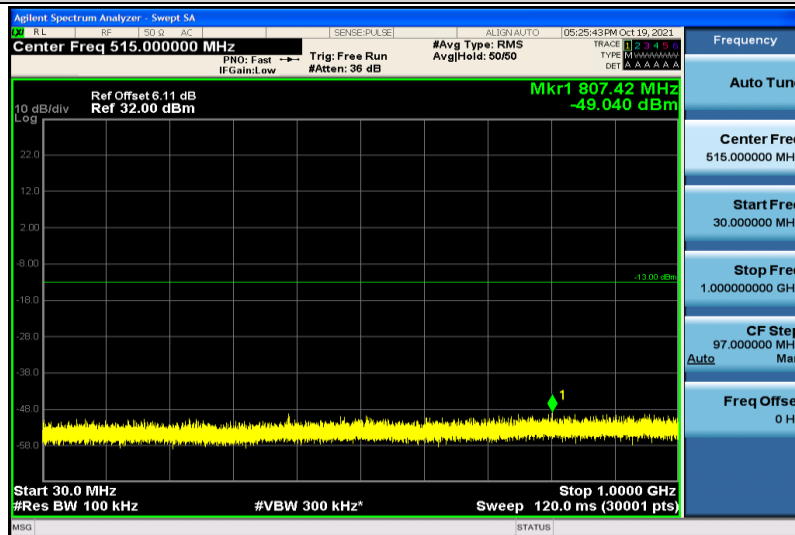

Band66-5MHz-16QAM-132647-1RB#0-1000~26000MHz

Band66-10MHz-QPSK-132022-1RB#0-30~1000MHz