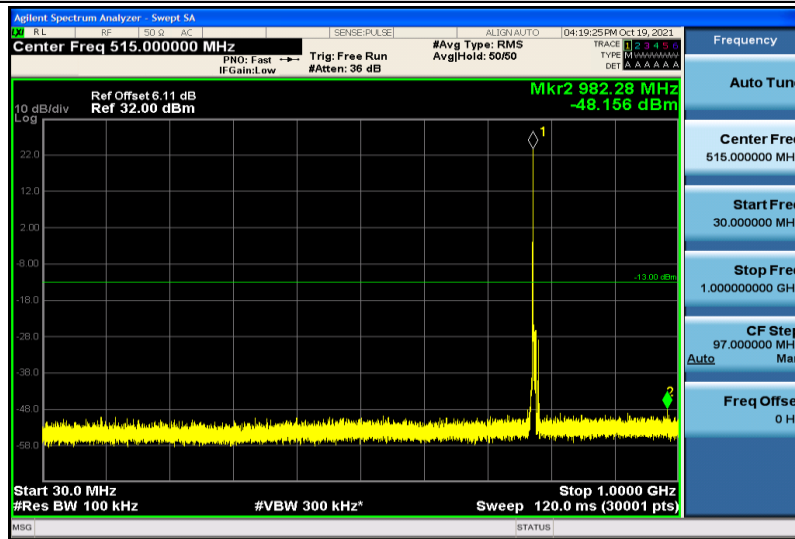

Band12-10MHz-16QAM-23060-1RB#0-1000~26000MHz

Band12-10MHz-16QAM-23095-1RB#0-30~1000MHz

Band12-10MHz-16QAM-23095-1RB#0-1000~26000MHz

Band12-10MHz-16QAM-23130-1RB#0-30~1000MHz

Band12-10MHz-16QAM-23130-1RB#0-1000~26000MHz