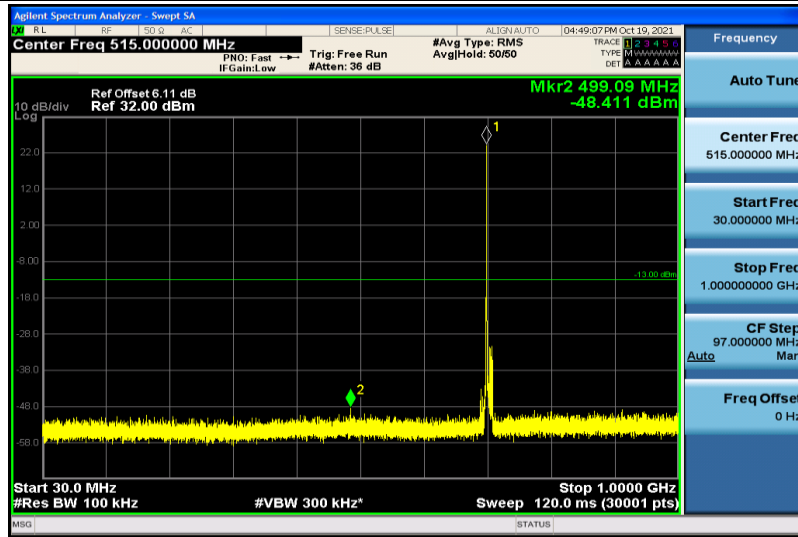

Band17-10MHz-16QAM-23780-1RB#0-1000~26000MHz

Band17-10MHz-16QAM-23790-1RB#0-30~1000MHz

Band17-10MHz-16QAM-23790-1RB#0-1000~26000MHz

Band17-10MHz-16QAM-23800-1RB#0-30~1000MHz

Band17-10MHz-16QAM-23800-1RB#0-1000~26000MHz