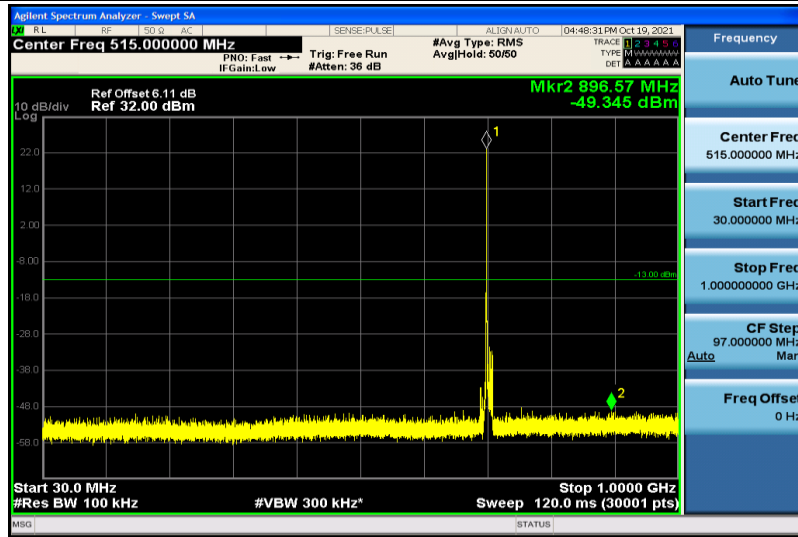

Band17-10MHz-QPSK-23790-1RB#0-1000~26000MHz

Band17-10MHz-QPSK-23800-1RB#0-30~1000MHz