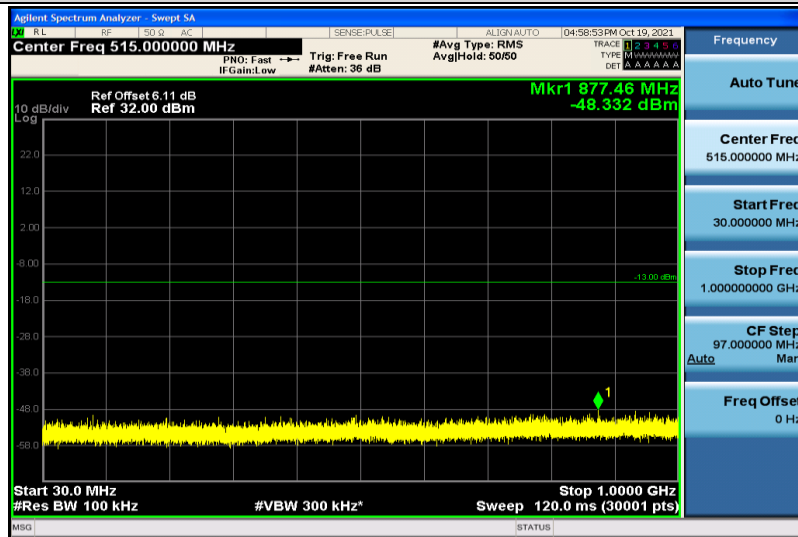

Band17-10MHz-16QAM-23780-1RB#0-1000~26000MHz

Band17-10MHz-16QAM-23790-1RB#0-30~1000MHz

Band17-10MHz-16QAM-23790-1RB#0-1000~26000MHz

Band17-10MHz-16QAM-23800-1RB#0-30~1000MHz

Band17-10MHz-16QAM-23800-1RB#0-1000~26000MHz