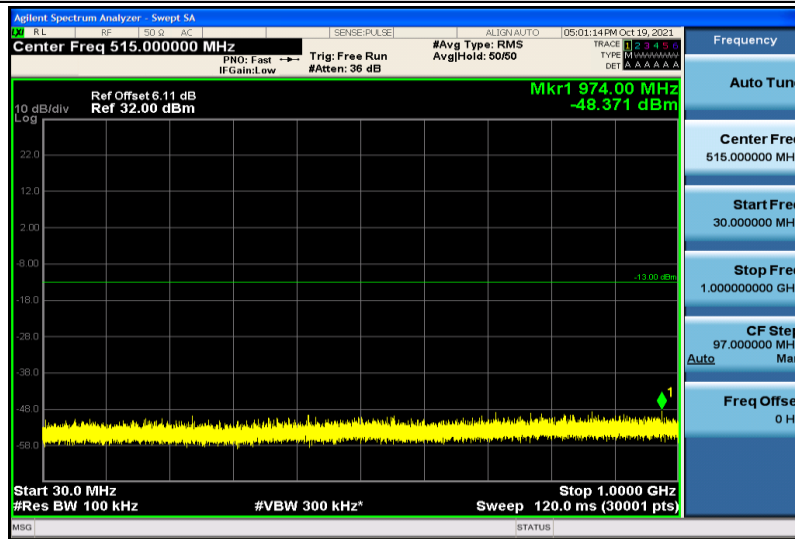

Band66-1.4MHz-16QAM-131979-1RB#0-1000~26000MHz

Band66-1.4MHz-16QAM-132322-1RB#0-30~1000MHz