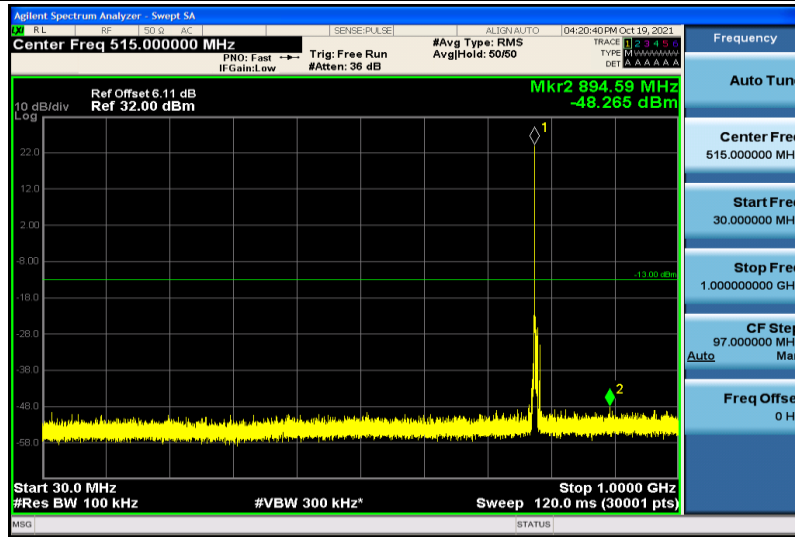

Band13-5MHz-QPSK-23205-1RB#0-1000~26000MHz

Band13-5MHz-QPSK-23230-1RB#0-30~1000MHz