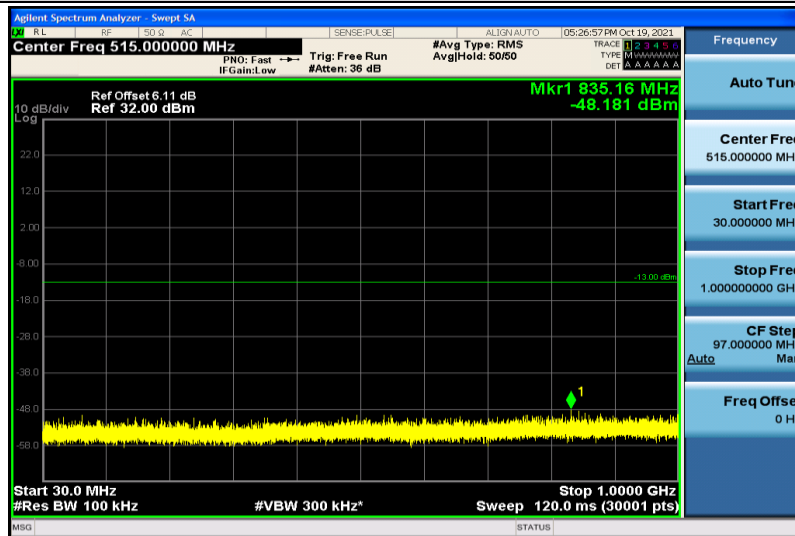

Band66-10MHz-QPSK-132022-1RB#0-1000~26000MHz

Band66-10MHz-QPSK-132322-1RB#0-30~1000MHz