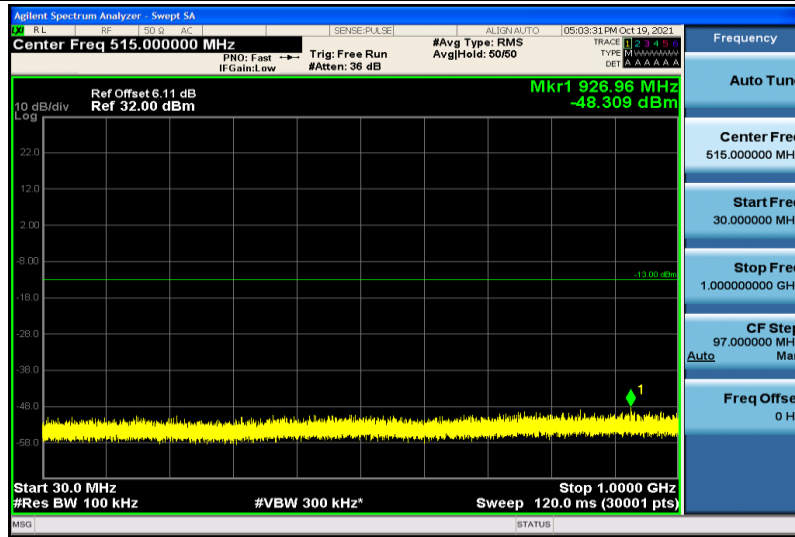

Band66-1.4MHz-QPSK-132665-1RB#0-1000~26000MHz

Band66-1.4MHz-16QAM-131979-1RB#0-30~1000MHz

Band66-1.4MHz-16QAM-131979-1RB#0-1000~26000MHz

Band66-1.4MHz-16QAM-132322-1RB#0-30~1000MHz

Band66-1.4MHz-16QAM-132322-1RB#0-1000~26000MHz