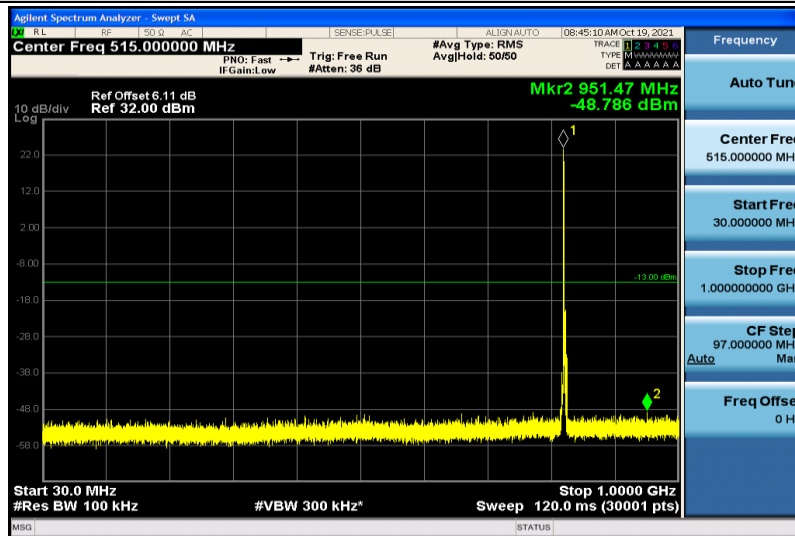

Band5-1.4MHz-16QAM-20643-1RB#0-1000~26000MHz

Band5-3MHz-QPSK-20415-1RB#0-30~100MHz