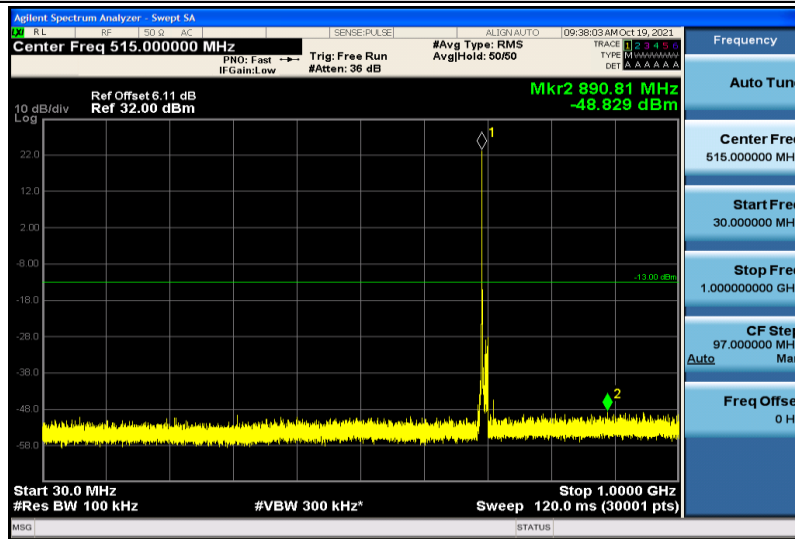

Band12-5MHz-16QAM-23035-1RB#0-1000~26000MHz

Band12-5MHz-16QAM-23095-1RB#0-30~1000MHz

Band12-5MHz-16QAM-23095-1RB#0-1000~26000MHz

Band12-5MHz-16QAM-23155-1RB#0-30~1000MHz

Band12-5MHz-16QAM-23155-1RB#0-1000~26000MHz