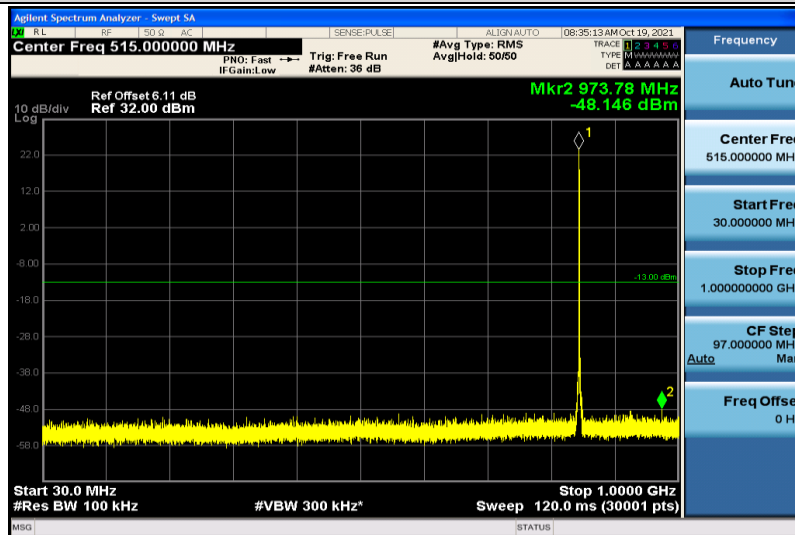

Band5-1.4MHz-16QAM-20407-1RB#0-30~1000MHz

Band5-1.4MHz-16QAM-20407-1RB#0-1000~26000MHz

Band5-1.4MHz-16QAM-20525-1RB#0-30~1000MHz

Band5-1.4MHz-16QAM-20525-1RB#0-1000~26000MHz

Band5-1.4MHz-16QAM-20643-1RB#0-30~1000MHz