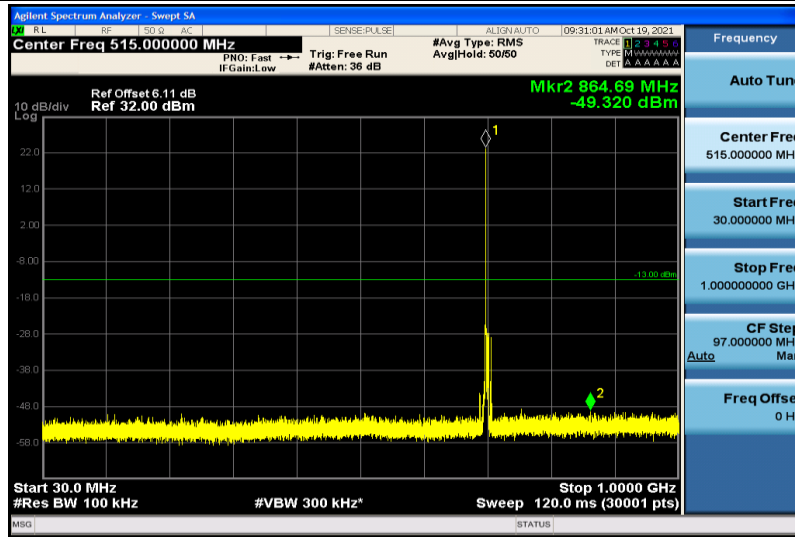

Band12-5MHz-16QAM-23035-1RB#0-1000~26000MHz

Band12-5MHz-16QAM-23095-1RB#0-30~1000MHz