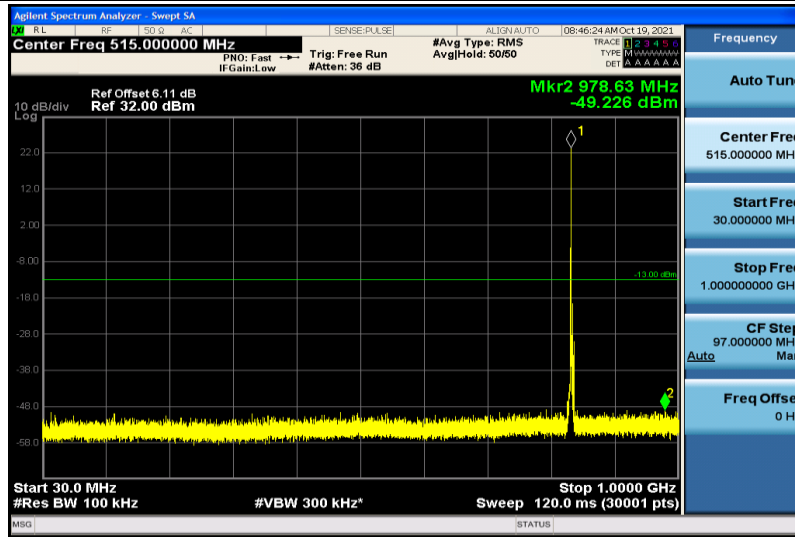

Band5-3MHz-QPSK-20415-1RB#0-1000~26000MHz

Band5-3MHz-QPSK-20525-1RB#0-30~1000MHz