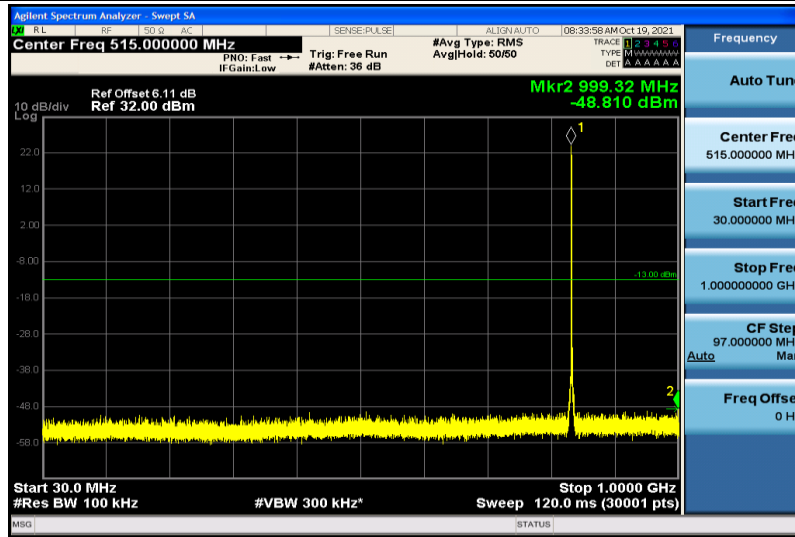

Band5-1.4MHz-16QAM-20407-1RB#0-1000~26000MHz

Band5-1.4MHz-16QAM-20525-1RB#0-30~1000MHz