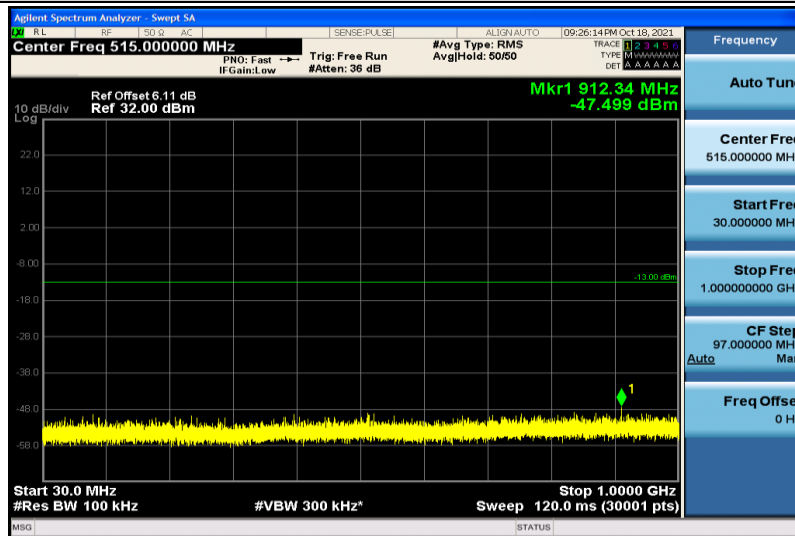

Band4-15MHz-QPSK-20175-1RB#0-30~1000MHz

Band4-15MHz-QPSK-20175-1RB#0-1000~26000MHz

Band4-15MHz-QPSK-20325-1RB#0-30~1000MHz

Band4-15MHz-QPSK-20325-1RB#0-1000~26000MHz

Band4-15MHz-16QAM-20025-1RB#0-30~1000MHz