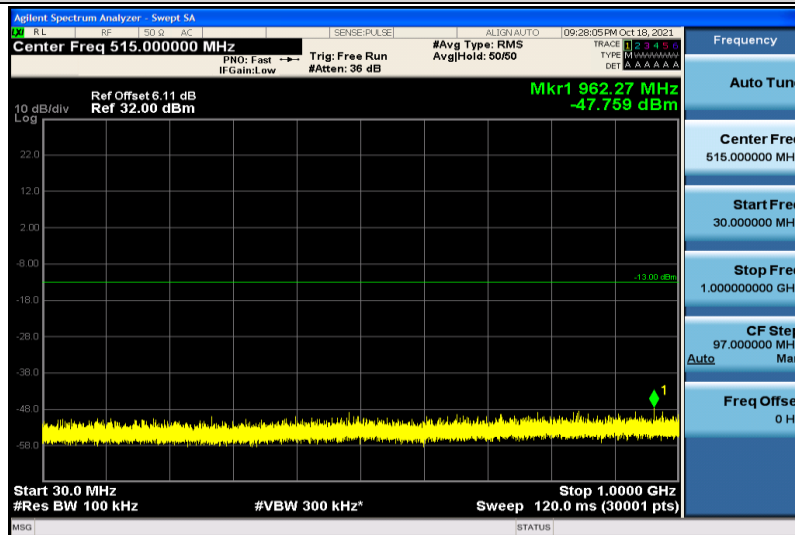

Band4-15MHz-QPSK-20175-1RB#0-1000~26000MHz

Band4-15MHz-QPSK-20325-1RB#0-30~1000MHz