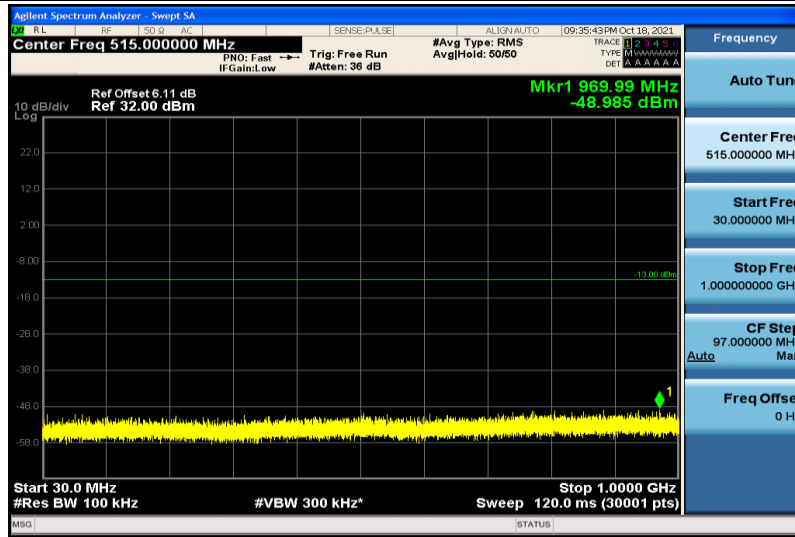

Band4-20MHz-QPSK-20050-1RB#0-1000~26000MHz

Band4-20MHz-QPSK-20175-1RB#0-30~1000MHz