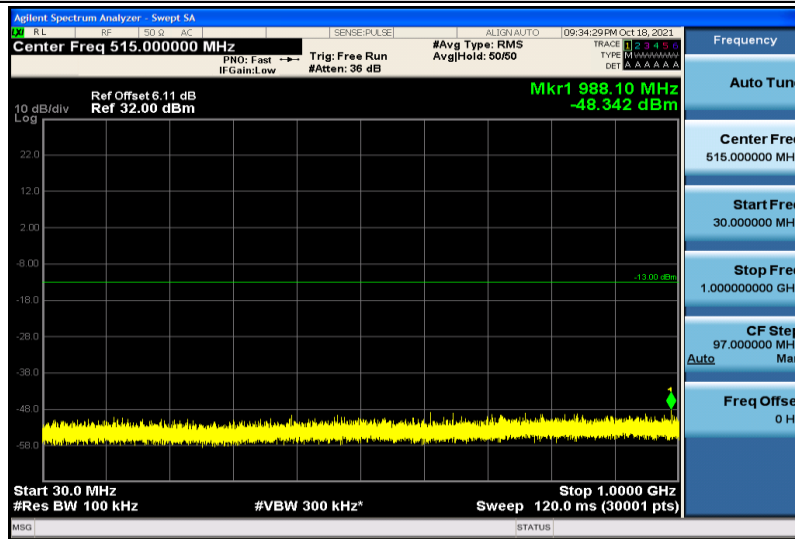

Band4-15MHz-16QAM-20025-1RB#0-1000~26000MHz

Band4-15MHz-16QAM-20175-1RB#0-30~1000MHz

Band4-15MHz-16QAM-20175-1RB#0-1000~26000MHz

Band4-15MHz-16QAM-20325-1RB#0-30~1000MHz

Band4-15MHz-16QAM-20325-1RB#0-1000~26000MHz