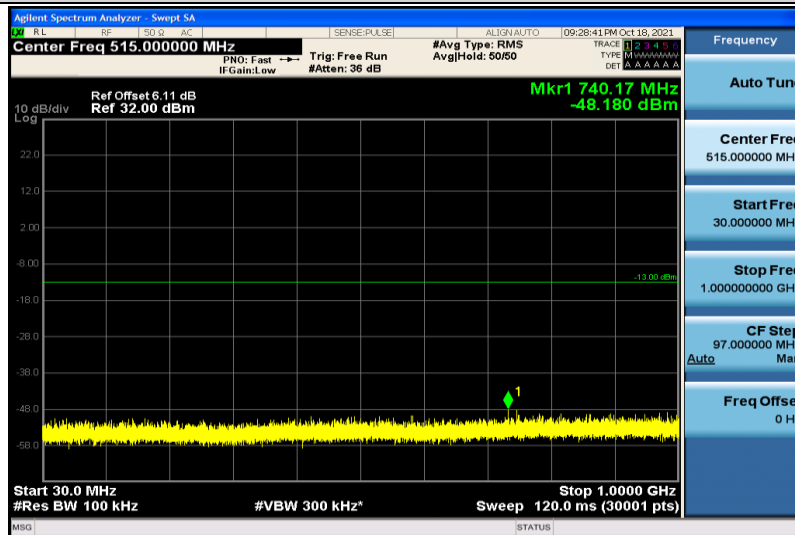

Band4-15MHz-16QAM-20175-1RB#0-1000~26000MHz

Band4-15MHz-16QAM-20325-1RB#0-30~1000MHz