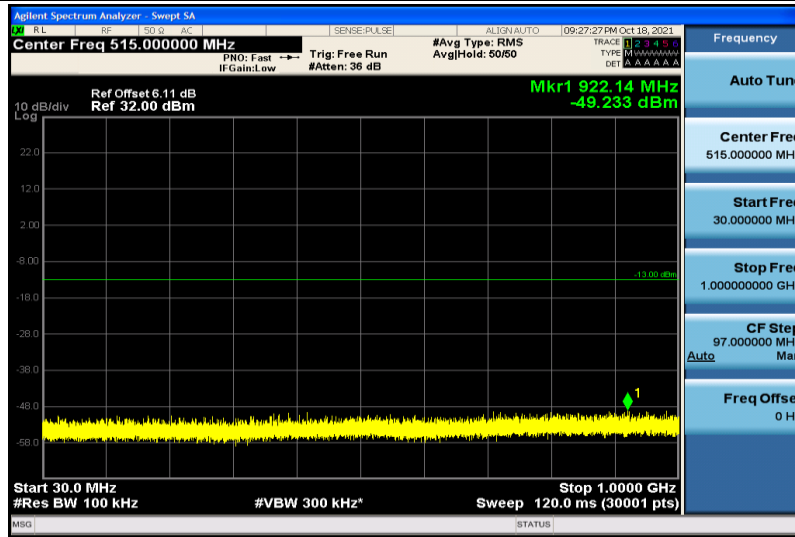

Band4-15MHz-16QAM-20025-1RB#0-1000~26000MHz

Band4-15MHz-16QAM-20175-1RB#0-30~1000MHz