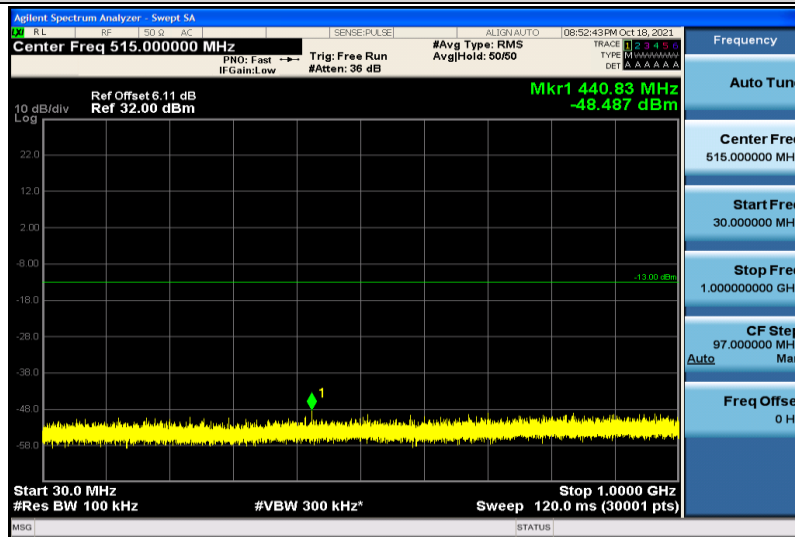

Band4-1.4MHz-16QAM-20175-1RB#0-1000~26000MHz

Band4-1.4MHz-16QAM-20393-1RB#0-30~1000MHz