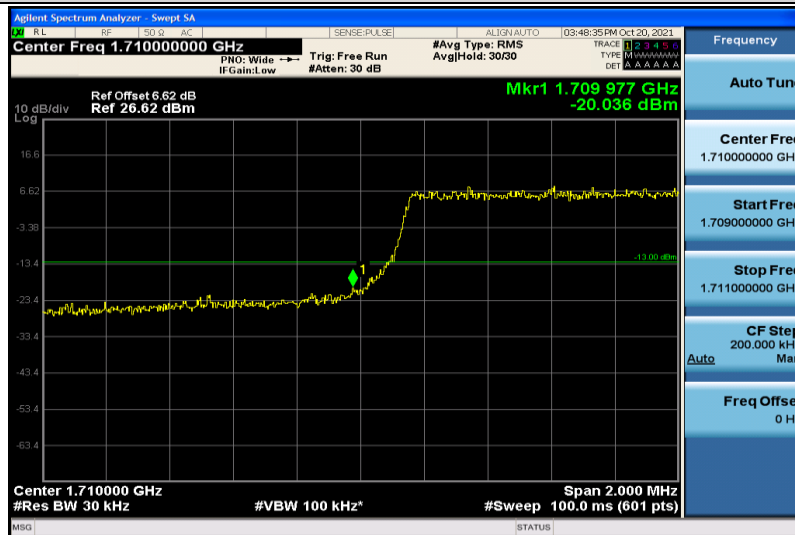

Band66-3MHz-QPSK-131987-1RB#0

Band66-3MHz-QPSK-131987-15RB#0