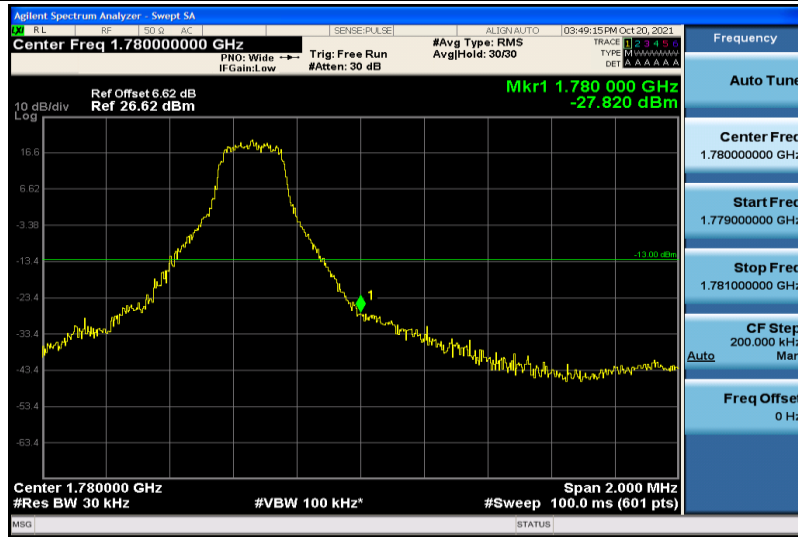

Band66-3MHz-QPSK-131987-15RB#0

Band66-3MHz-QPSK-132657-1RB#14