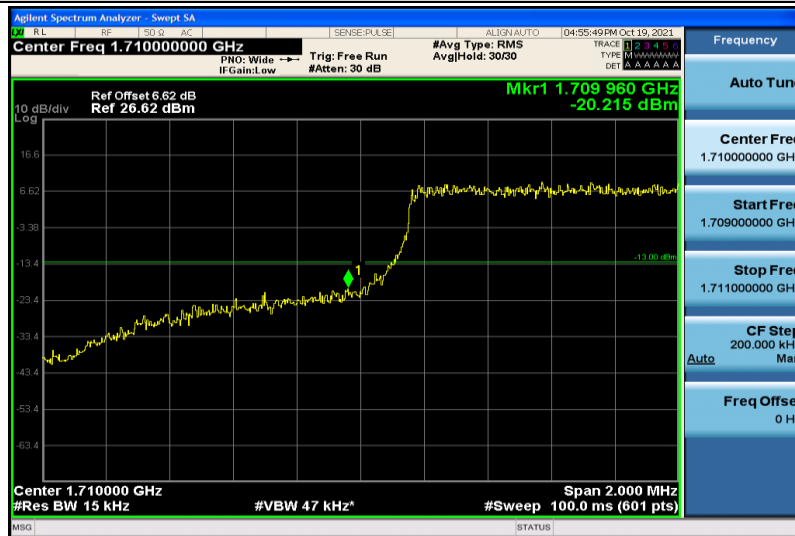

Band66-1.4MHz-QPSK-131979-1RB#0

Band66-1.4MHz-QPSK-131979-6RB#0

Band66-1.4MHz-QPSK-132665-1RB#5

Band66-1.4MHz-QPSK-132665-6RB#0

Band66-1.4MHz-16QAM-131979-1RB#0

Band66-1.4MHz-16QAM-131979-6RB#0

Band66-1.4MHz-16QAM-132665-1RB#5