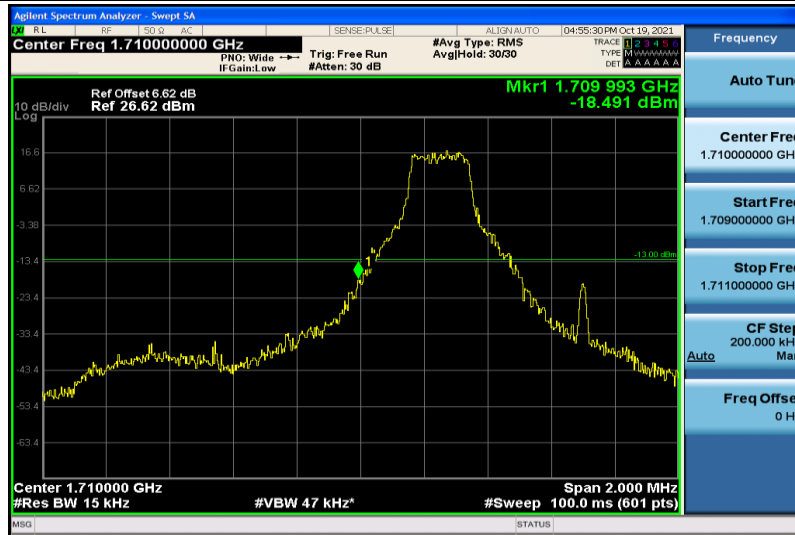

Band66-1.4MHz-QPSK-131979-1RB#0

Band66-1.4MHz-QPSK-131979-6RB#0

Band66-1.4MHz-QPSK-132665-1RB#5

Band66-1.4MHz-QPSK-132665-6RB#0

Band66-1.4MHz-16QAM-131979-1RB#0

Band66-1.4MHz-16QAM-131979-6RB#0

Band66-1.4MHz-16QAM-132665-1RB#5