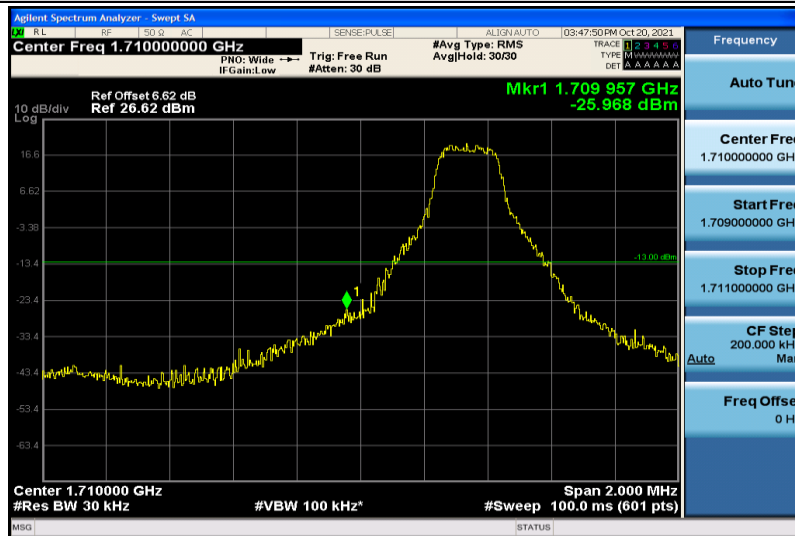

Band66-1.4MHz-16QAM-132665-6RB#0

Band66-3MHz-QPSK-131987-1RB#0