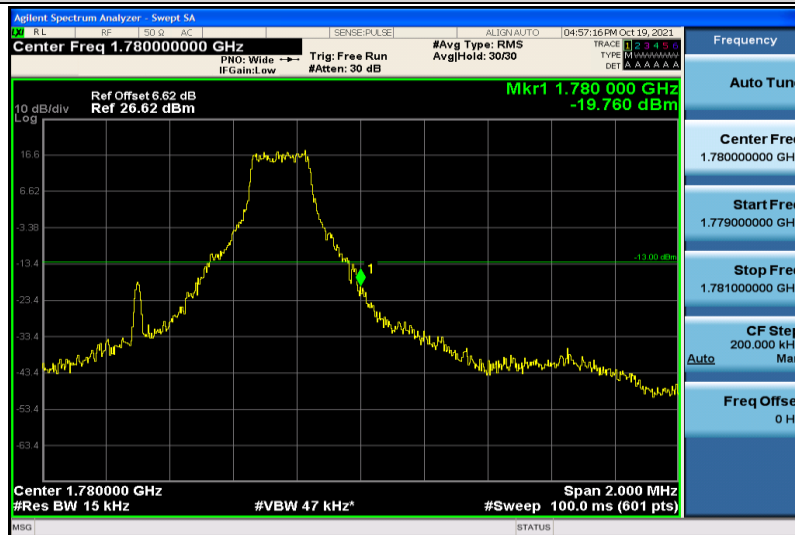

Band66-1.4MHz-QPSK-131979-1RB#0

Band66-1.4MHz-QPSK-131979-6RB#0

Band66-1.4MHz-QPSK-132665-1RB#5

Band66-1.4MHz-QPSK-132665-6RB#0

Band66-1.4MHz-16QAM-131979-1RB#0

Band66-1.4MHz-16QAM-131979-6RB#0

Band66-1.4MHz-16QAM-132665-1RB#5