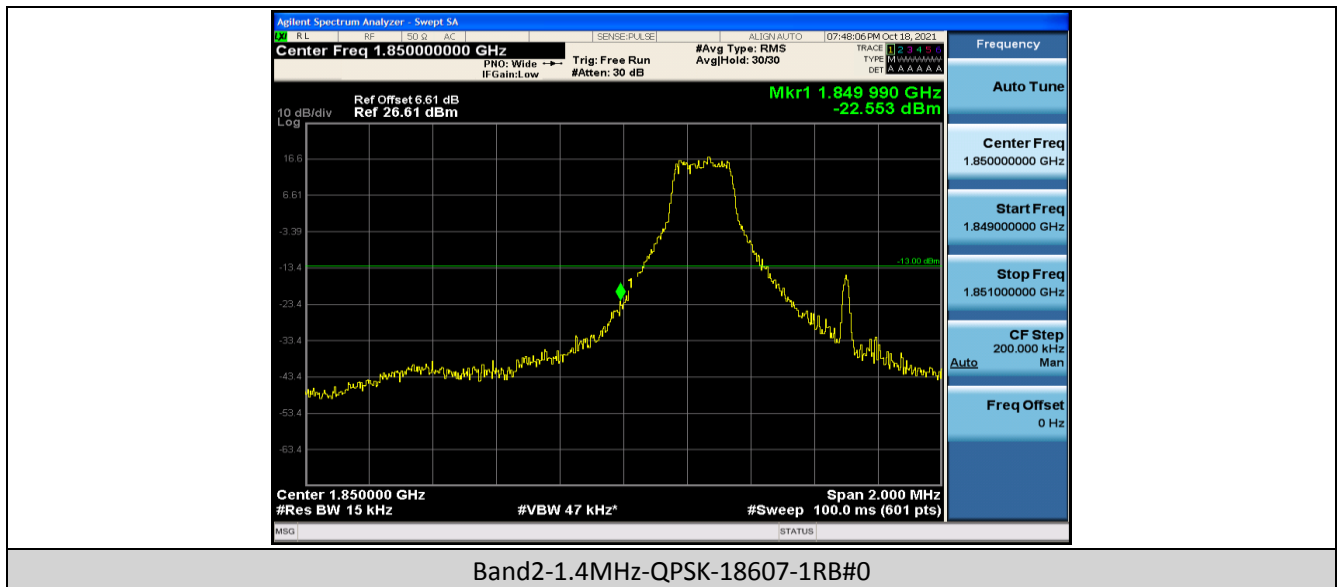

Band7 1	15MHz	16QAM	13339 7	1RB#74	-21.13	PASS
Band7 1	15MHz	16QAM	13339 7	75RB#0	-31.40	PASS
Band7 1	20MHz	QPSK	13322 2	1RB#0	-31.12	PASS
Band7 1	20MHz	QPSK	13322 2	100RB#0	-37.00	PASS
Band7 1	20MHz	QPSK	13337 2	1RB#99	-28.17	PASS
Band7 1	20MHz	QPSK	13337 2	100RB#0	-34.64	PASS
Band7 1	20MHz	16QAM	13322 2	1RB#0	-30.61	PASS
Band7 1	20MHz	16QAM	13322 2	100RB#0	-38.51	PASS
Band7 1	20MHz	16QAM	13337 2	1RB#99	-28.66	PASS
Band7 1	20MHz	16QAM	13337 2	100RB#0	-36.35	PASS

Test Graphs

Band2-1.4MHz-QPSK-18607-1RB#0