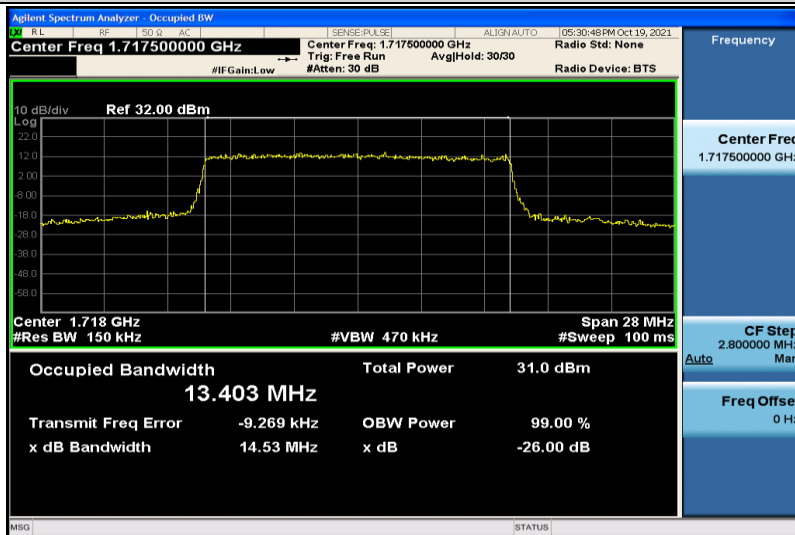

Band66-15MHz-QPSK-132597-75RB#0-13.380

Band66-15MHz-16QAM-132047-75RB#0-13.403