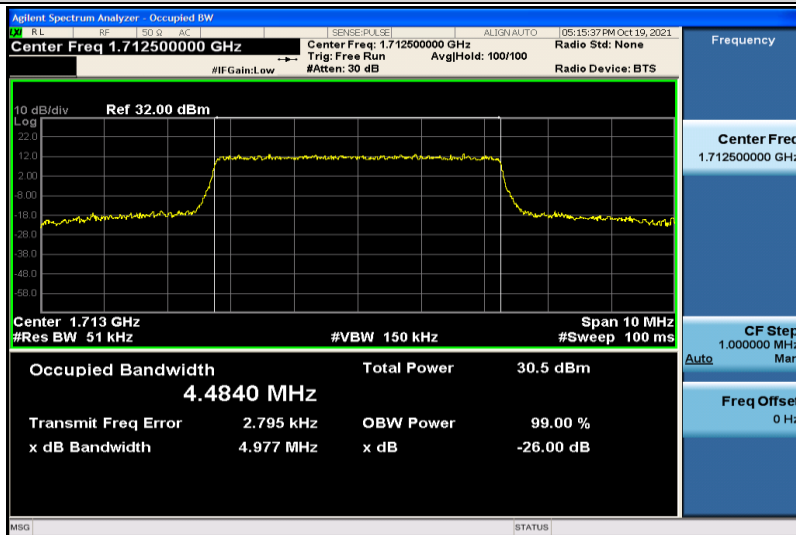

Band66-5MHz-QPSK-132647-25RB#0-4.4844

Band66-5MHz-16QAM-131997-25RB#0-4.4840