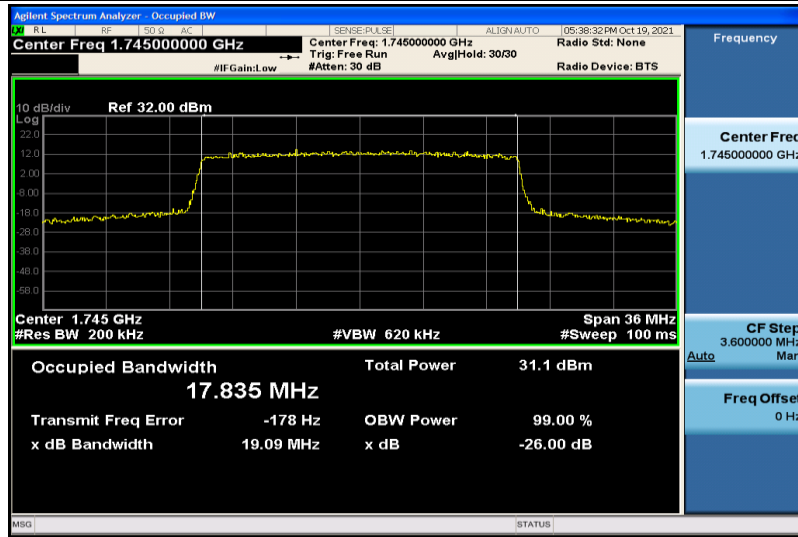

Band66-20MHz-16QAM-132072-100RB#0-17.829

Band66-20MHz-16QAM-132322-100RB#0-17.835