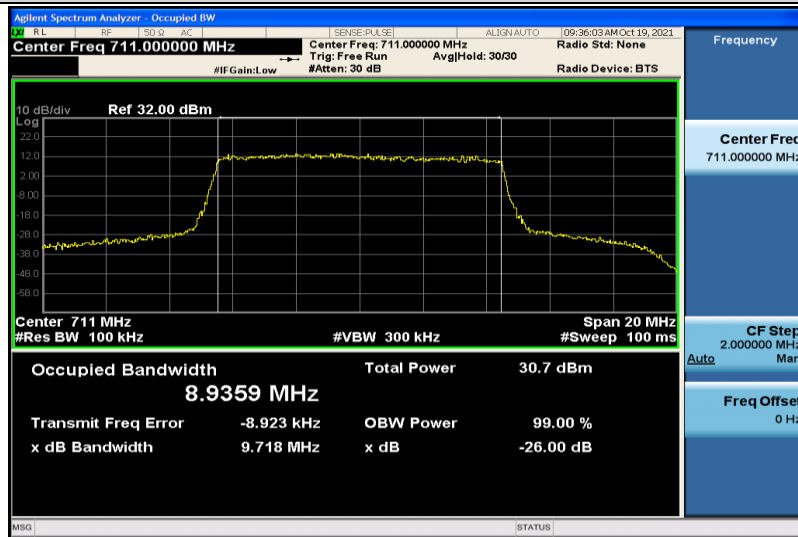

Band12-10MHz-QPSK-23095-50RB#0-8.9003

Band12-10MHz-QPSK-23130-50RB#0-8.9359