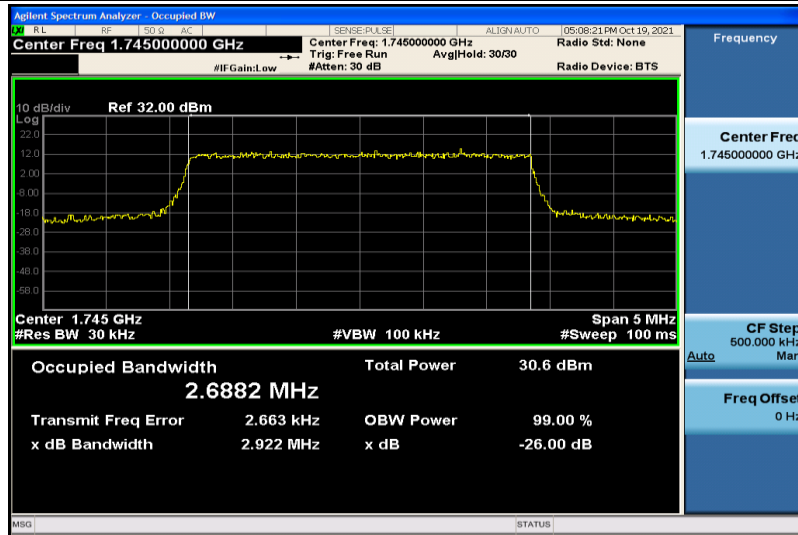

Band66-1.4MHz-QPSK-132322-6RB#0-1.0862

Band66-1.4MHz-QPSK-132665-6RB#0-1.0839

Band66-1.4MHz-16QAM-131979-6RB#0-1.0867

Band66-1.4MHz-16QAM-132322-6RB#0-1.0827

Band66-1.4MHz-16QAM-132665-6RB#0-1.0796

Band66-3MHz-QPSK-131987-15RB#0-2.6902