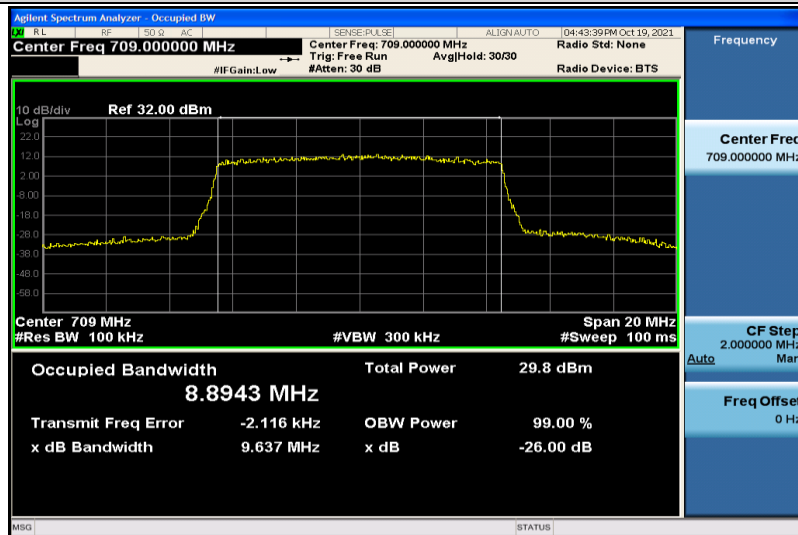

Band17-10MHz-QPSK-23800-50RB#0-8.9298

Band17-10MHz-16QAM-23780-50RB#0-8.8943