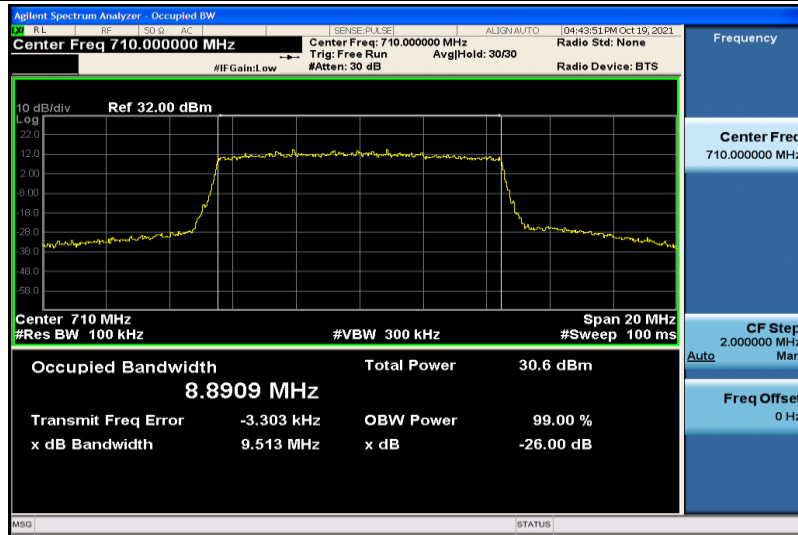

Band13-10MHz-QPSK-23230-50RB#0-8.9216

Band13-10MHz-16QAM-23230-50RB#0-8.9082

Band17-5MHz-QPSK-23755-25RB#0-4.4678

Band17-5MHz-16QAM-23790-25RB#0-4.4791

Band17-5MHz-16QAM-23825-25RB#0-4.4779

Band17-10MHz-QPSK-23780-50RB#0-8.8972