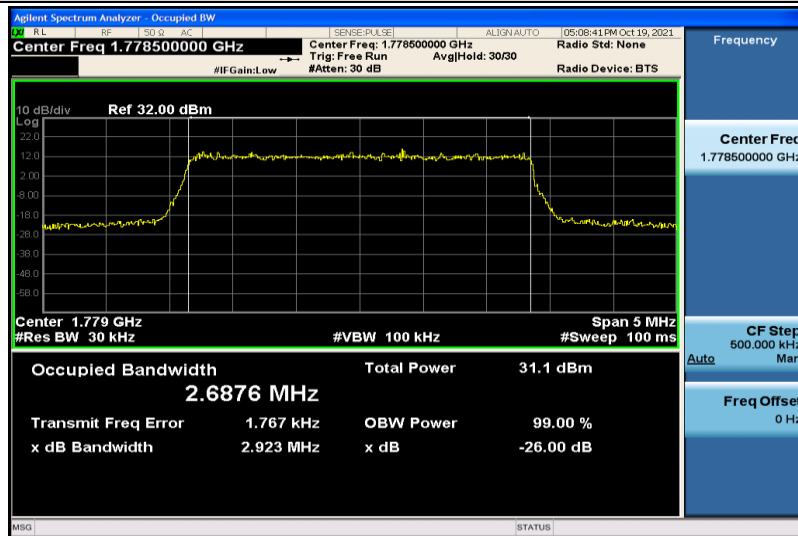

Band66-3MHz-QPSK-132322-15RB#0-2.6882

Band66-3MHz-QPSK-132657-15RB#0-2.6876