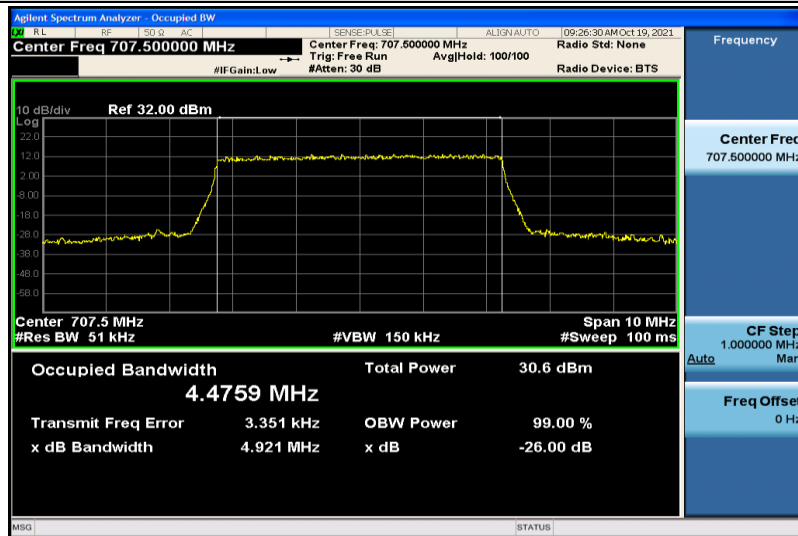

Band12-5MHz-QPSK-23035-25RB#0-4.4735

Band12-5MHz-QPSK-23095-25RB#0-4.4759