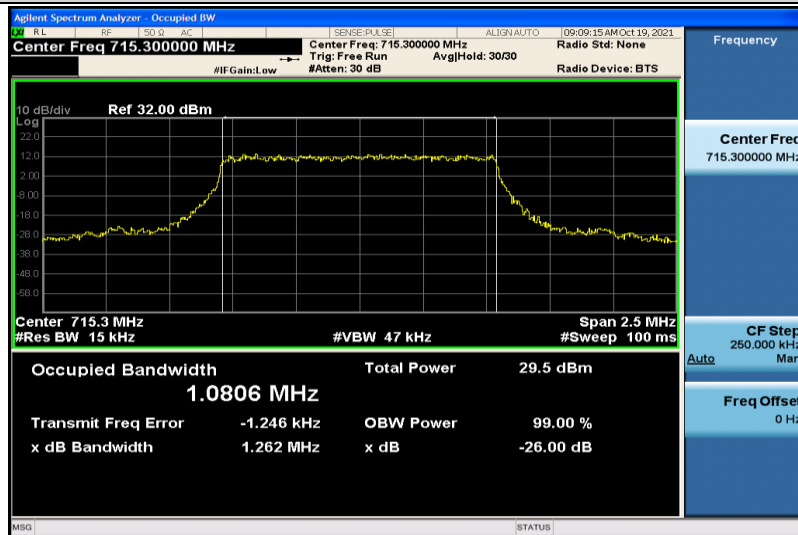

Band12-1.4MHz-QPSK-23095-6RB#0-1.0802

Band12-1.4MHz-QPSK-23173-6RB#0-1.0806