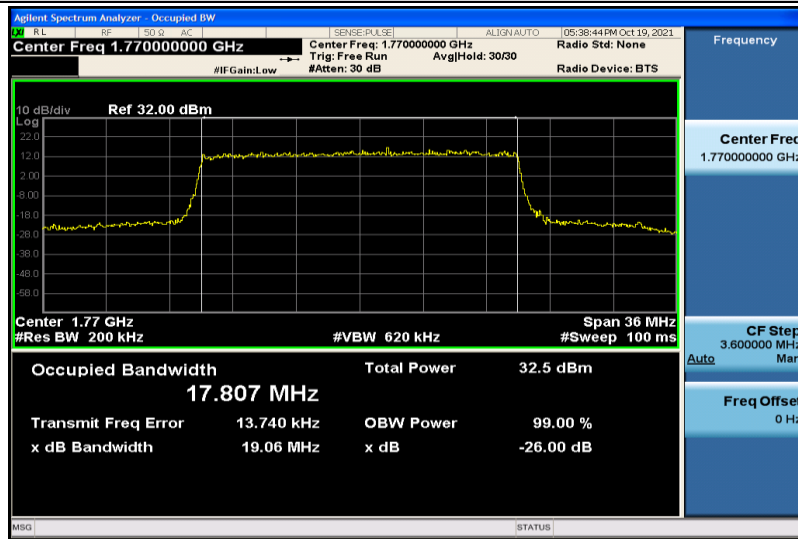

Band66-20MHz-QPSK-132322-100RB#0-17.806

Band66-20MHz-QPSK-132572-100RB#0-17.807