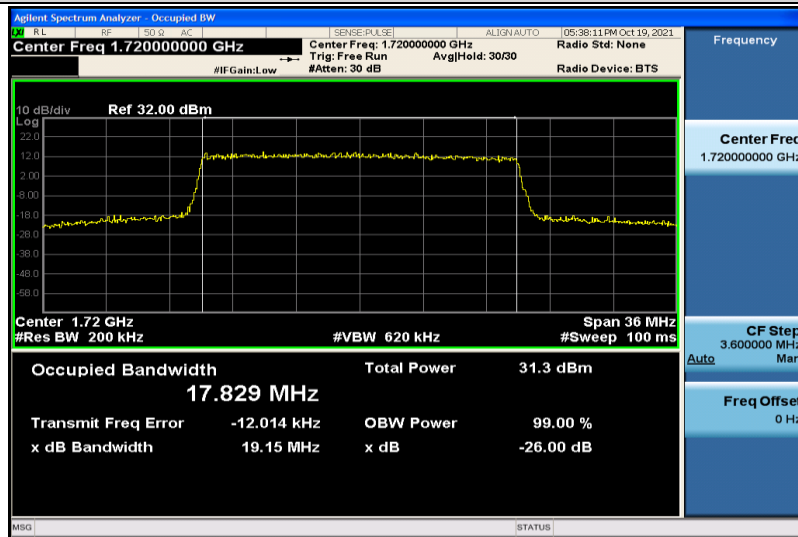

Band66-20MHz-QPSK-132572-100RB#0-17.807

Band66-20MHz-16QAM-132072-100RB#0-17.829