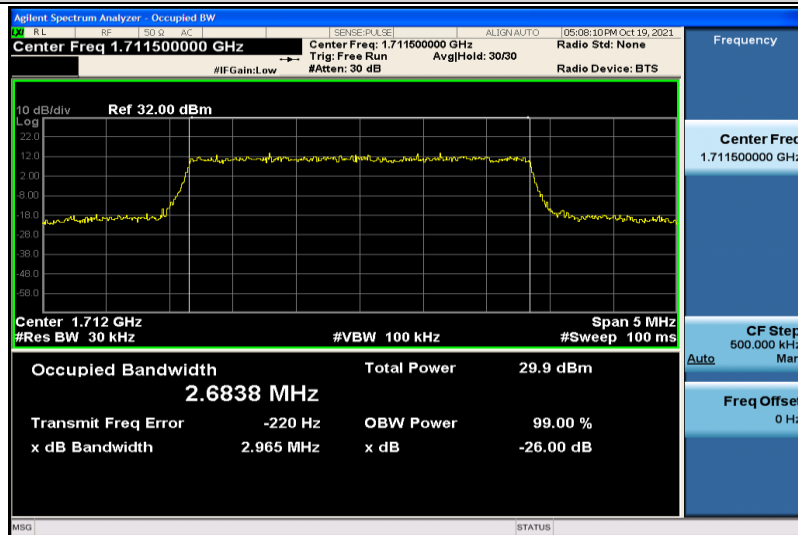

Band66-3MHz-QPSK-132657-15RB#0-2.6876

Band66-3MHz-16QAM-131987-15RB#0-2.6838