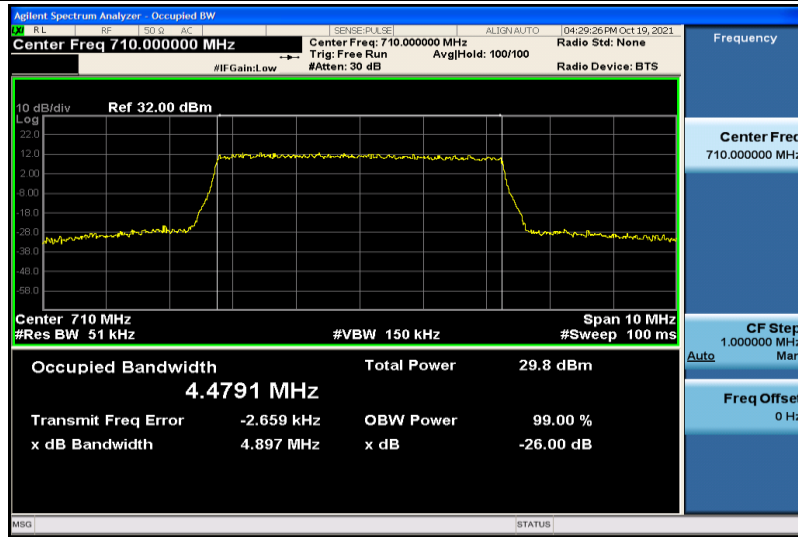

Band13-10MHz-QPSK-23230-50RB#0-8.9216

Band13-10MHz-16QAM-23230-50RB#0-8.9082

Band17-5MHz-QPSK-23755-25RB#0-4.4678

Band17-5MHz-16QAM-23790-25RB#0-4.4791

Band17-5MHz-16QAM-23825-25RB#0-4.4779

Band17-10MHz-QPSK-23780-50RB#0-8.8972