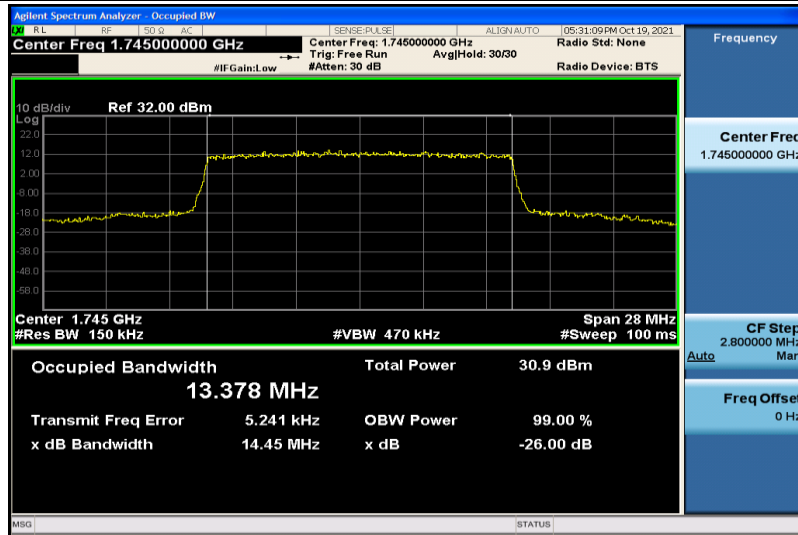

Band66-15MHz-16QAM-132047-75RB#0-13.403

Band66-15MHz-16QAM-132322-75RB#0-13.378