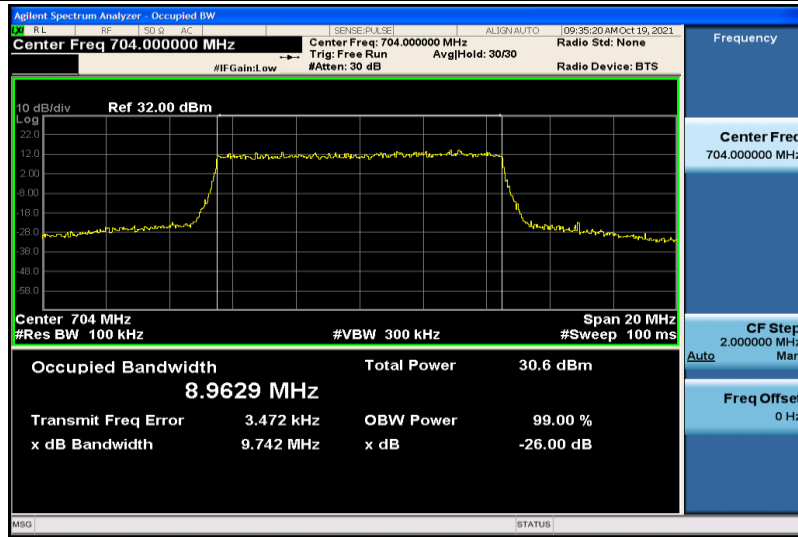

Band12-5MHz-QPSK-23035-25RB#0-4.4735

Band12-5MHz-QPSK-23095-25RB#0-4.4759

Band12-5MHz-QPSK-23155-25RB#0-4.4881

Band12-5MHz-16QAM-23035-25RB#0-4.4815

Band12-5MHz-16QAM-23095-25RB#0-4.4722

Band12-5MHz-16QAM-23155-25RB#0-4.4801