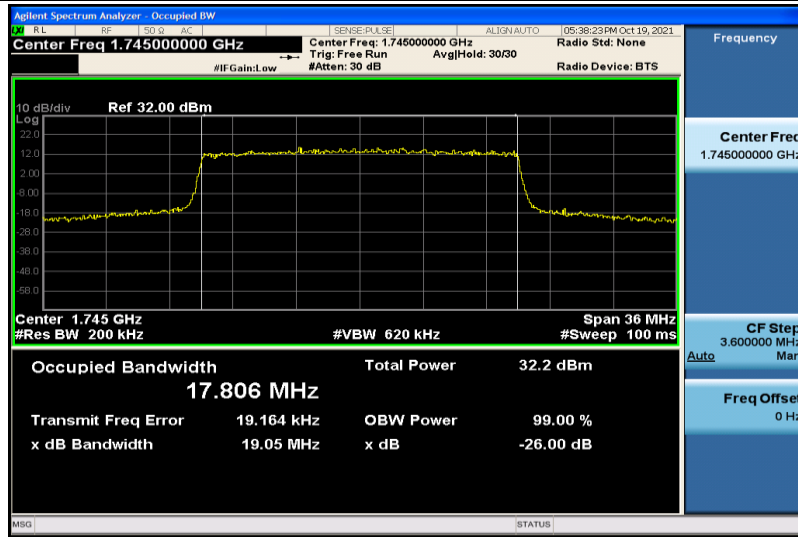

Band66-15MHz-QPSK-132322-75RB#0-13.353

Band66-15MHz-QPSK-132597-75RB#0-13.380

Band66-15MHz-16QAM-132047-75RB#0-13.403

Band66-15MHz-16QAM-132322-75RB#0-13.378

Band66-15MHz-16QAM-132597-75RB#0-13.376

Band66-20MHz-QPSK-132072-100RB#0-17.845