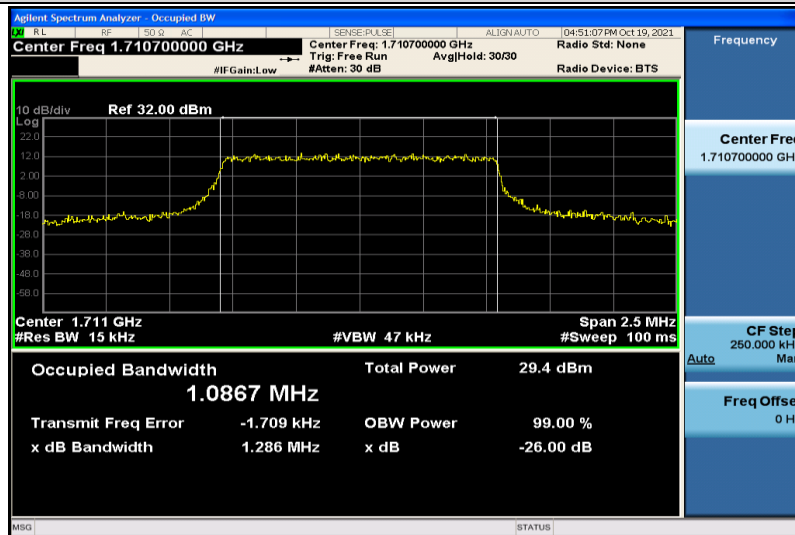

Band66-1.4MHz-QPSK-132665-6RB#0-1.0839

Band66-1.4MHz-16QAM-131979-6RB#0-1.0867