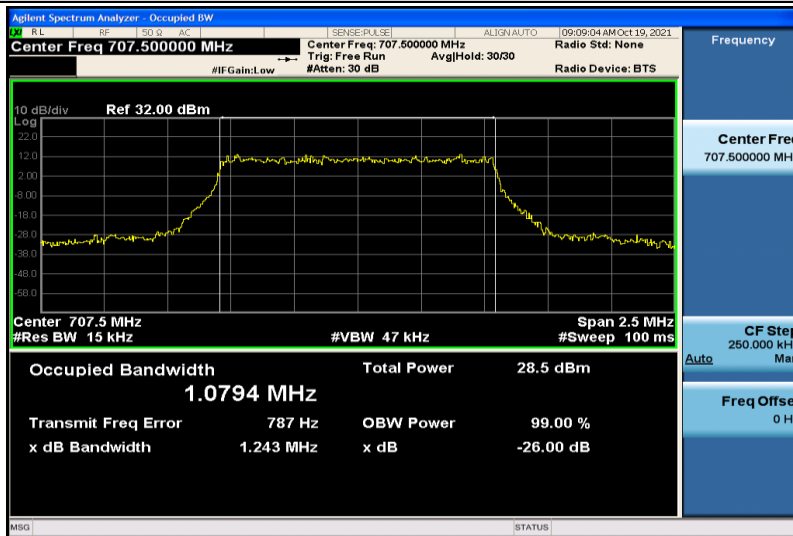

Band12-1.4MHz-16QAM-23017-6RB#0-1.0835

Band12-1.4MHz-16QAM-23095-6RB#0-1.0794