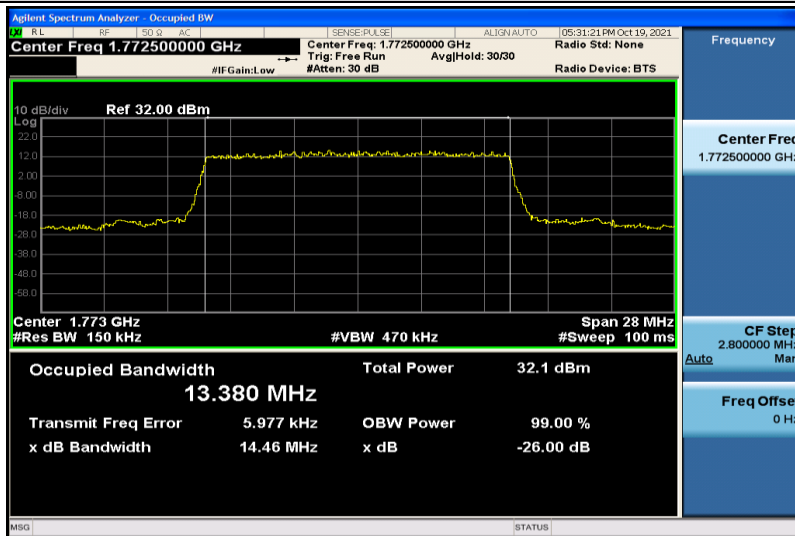

Band66-15MHz-QPSK-132322-75RB#0-13.353

Band66-15MHz-QPSK-132597-75RB#0-13.380