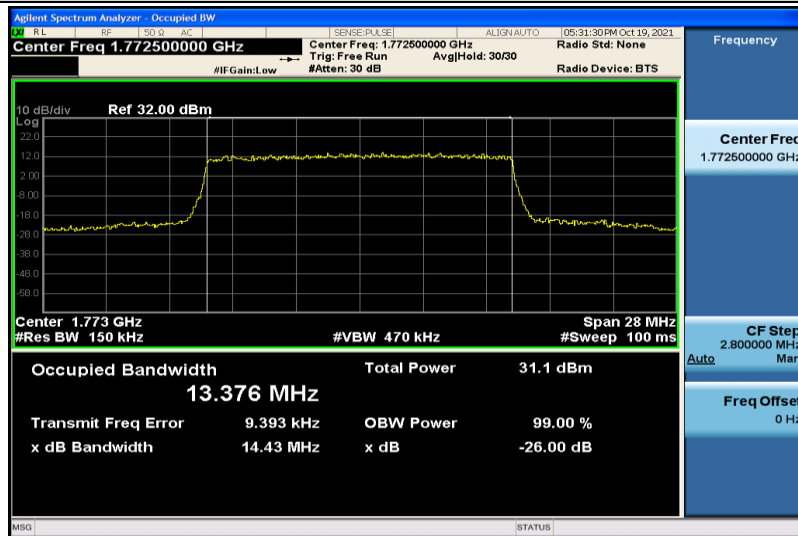

Band66-15MHz-QPSK-132322-75RB#0-13.353

Band66-15MHz-QPSK-132597-75RB#0-13.380

Band66-15MHz-16QAM-132047-75RB#0-13.403

Band66-15MHz-16QAM-132322-75RB#0-13.378

Band66-15MHz-16QAM-132597-75RB#0-13.376

Band66-20MHz-QPSK-132072-100RB#0-17.845