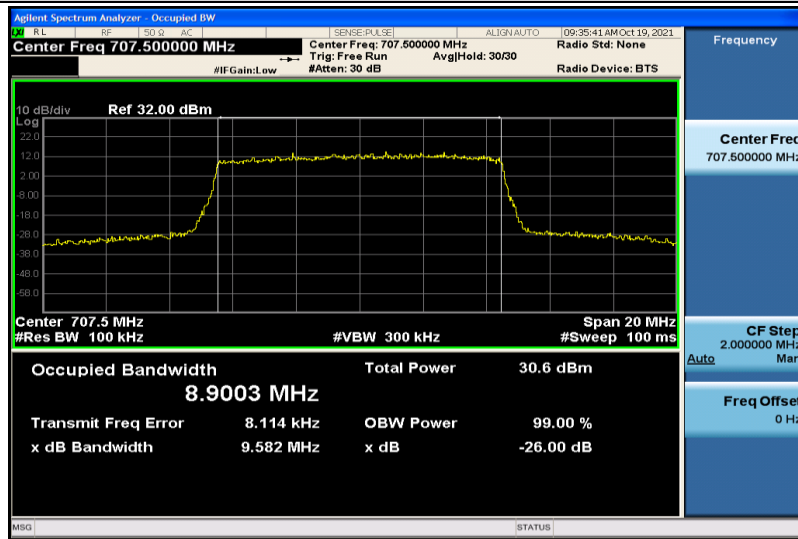

Band12-10MHz-QPSK-23060-50RB#0-8.9629

Band12-10MHz-QPSK-23095-50RB#0-8.9003