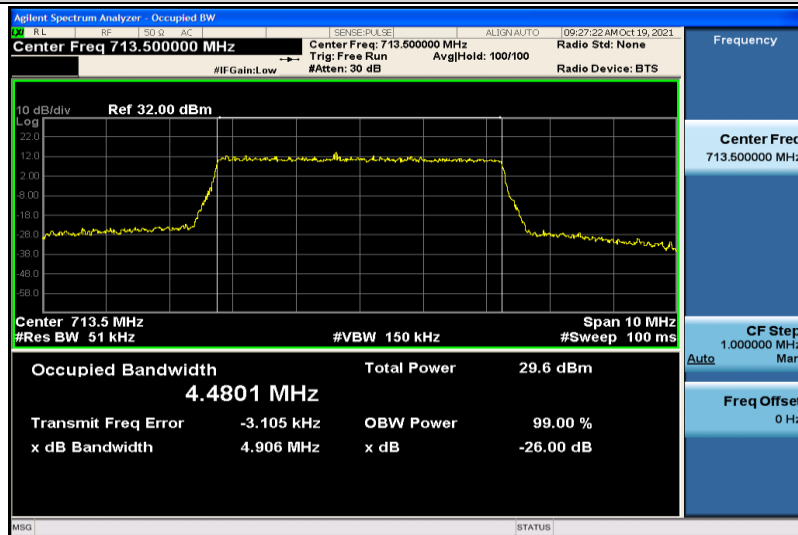

Band12-5MHz-QPSK-23035-25RB#0-4.4735

Band12-5MHz-QPSK-23095-25RB#0-4.4759

Band12-5MHz-QPSK-23155-25RB#0-4.4881

Band12-5MHz-16QAM-23035-25RB#0-4.4815

Band12-5MHz-16QAM-23095-25RB#0-4.4722

Band12-5MHz-16QAM-23155-25RB#0-4.4801