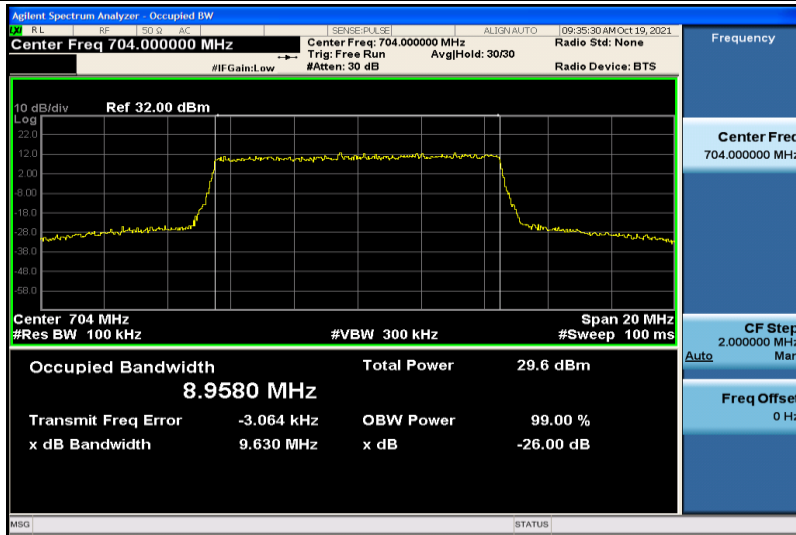

Band12-10MHz-QPSK-23130-50RB#0-8.9359

Band12-10MHz-16QAM-23060-50RB#0-8.9580