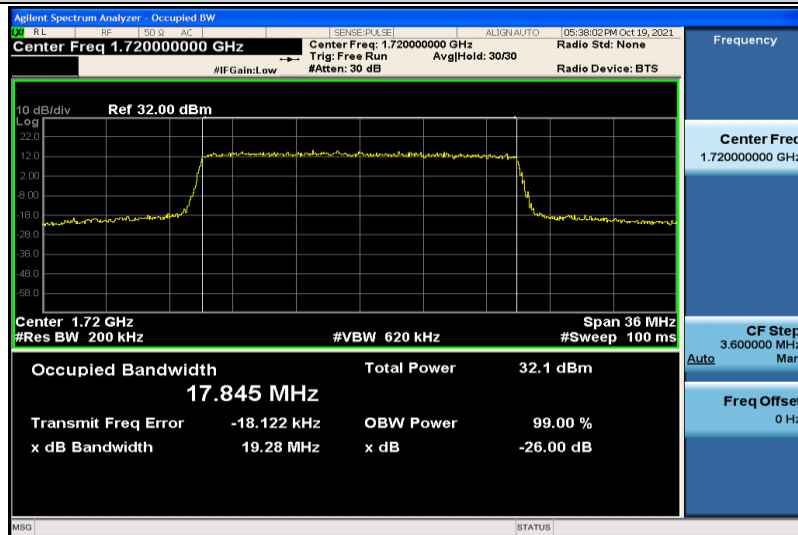

Band66-15MHz-QPSK-132322-75RB#0-13.353

Band66-15MHz-QPSK-132597-75RB#0-13.380

Band66-15MHz-16QAM-132047-75RB#0-13.403

Band66-15MHz-16QAM-132322-75RB#0-13.378

Band66-15MHz-16QAM-132597-75RB#0-13.376

Band66-20MHz-QPSK-132072-100RB#0-17.845