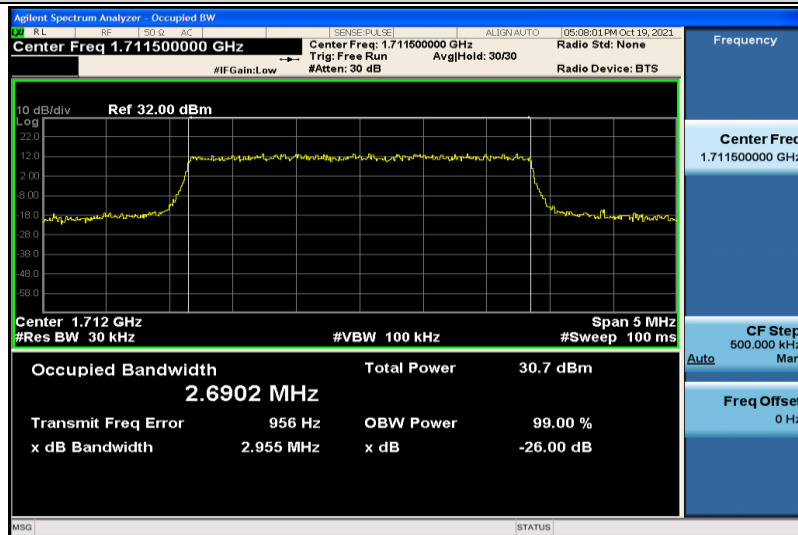

Band66-1.4MHz-QPSK-132322-6RB#0-1.0862

Band66-1.4MHz-QPSK-132665-6RB#0-1.0839

Band66-1.4MHz-16QAM-131979-6RB#0-1.0867

Band66-1.4MHz-16QAM-132322-6RB#0-1.0827

Band66-1.4MHz-16QAM-132665-6RB#0-1.0796

Band66-3MHz-QPSK-131987-15RB#0-2.6902