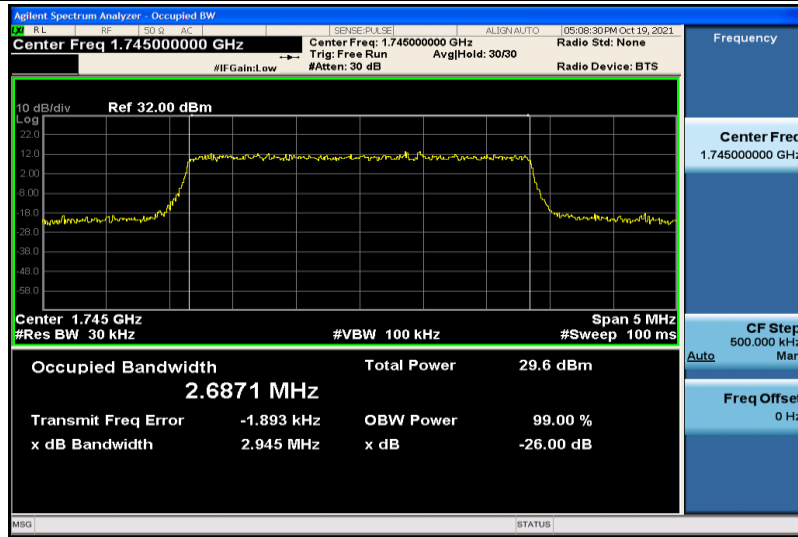

Band66-3MHz-16QAM-131987-15RB#0-2.6838

Band66-3MHz-16QAM-132322-15RB#0-2.6871