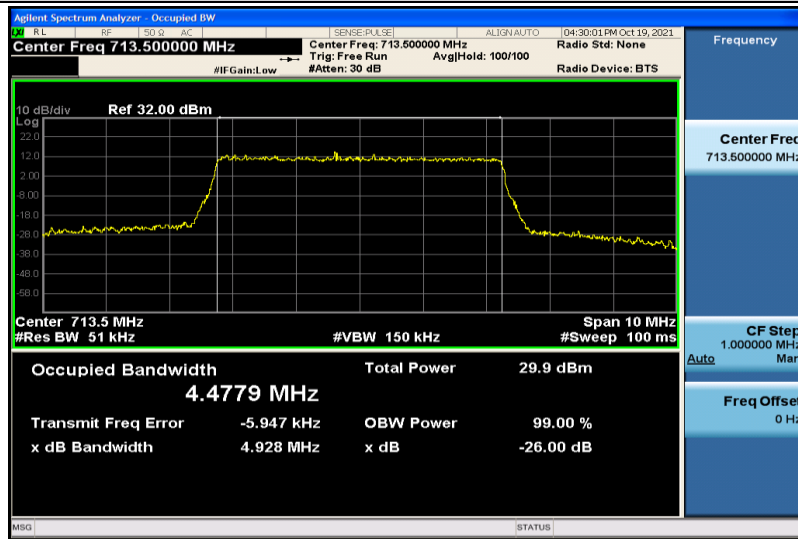

Band13-10MHz-QPSK-23230-50RB#0-8.9216

Band13-10MHz-16QAM-23230-50RB#0-8.9082

Band17-5MHz-QPSK-23755-25RB#0-4.4678

Band17-5MHz-16QAM-23790-25RB#0-4.4791

Band17-5MHz-16QAM-23825-25RB#0-4.4779

Band17-10MHz-QPSK-23780-50RB#0-8.8972