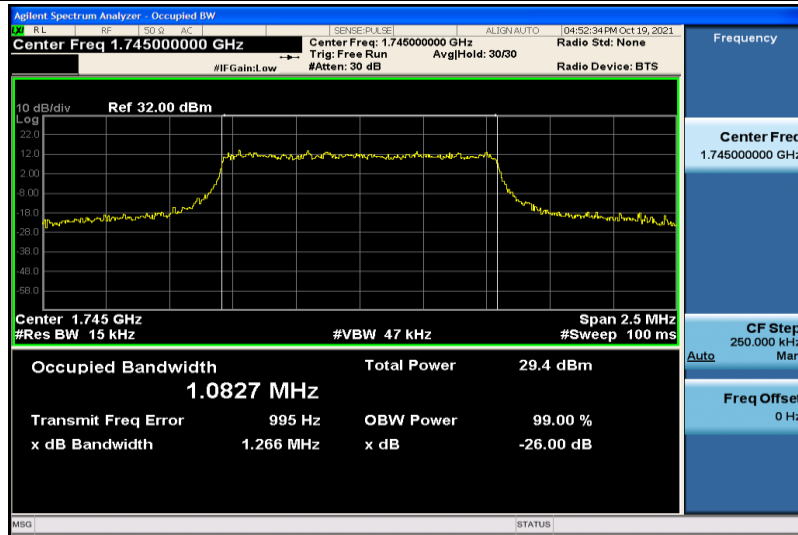

Band66-1.4MHz-16QAM-131979-6RB#0-1.0867

Band66-1.4MHz-16QAM-132322-6RB#0-1.0827