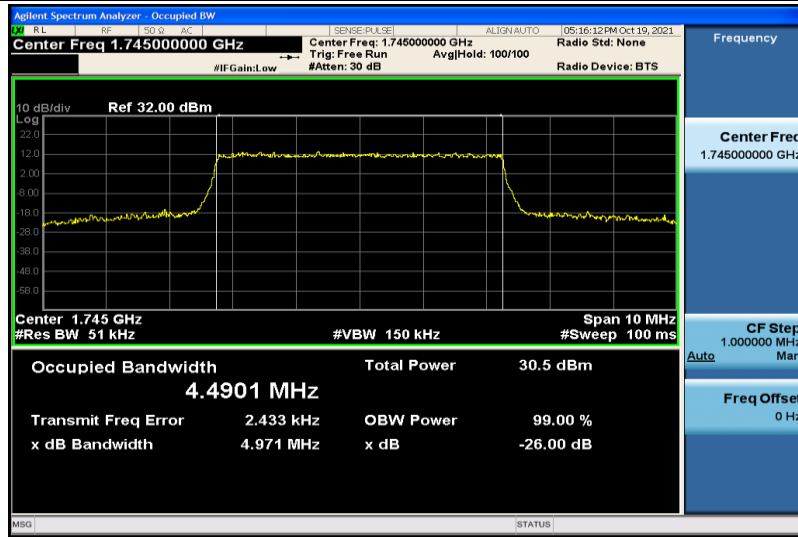

Band66-5MHz-16QAM-131997-25RB#0-4.4840

Band66-5MHz-16QAM-132322-25RB#0-4.4901