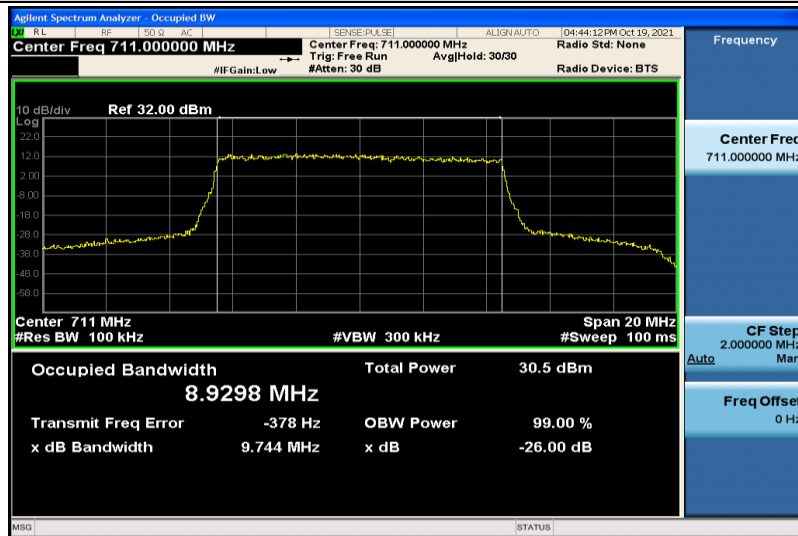

Band17-10MHz-QPSK-23790-50RB#0-8.8909

Band17-10MHz-QPSK-23800-50RB#0-8.9298