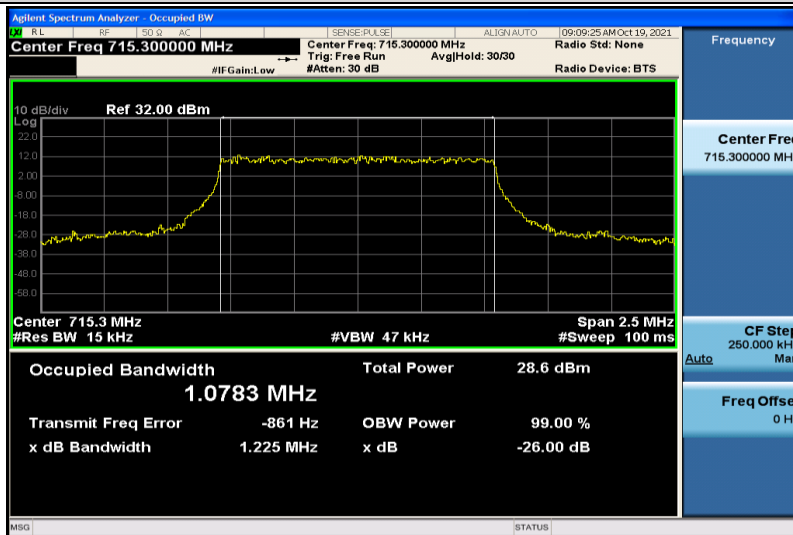

Band12-1.4MHz-16QAM-23095-6RB#0-1.0794

Band12-1.4MHz-16QAM-23173-6RB#0-1.0783