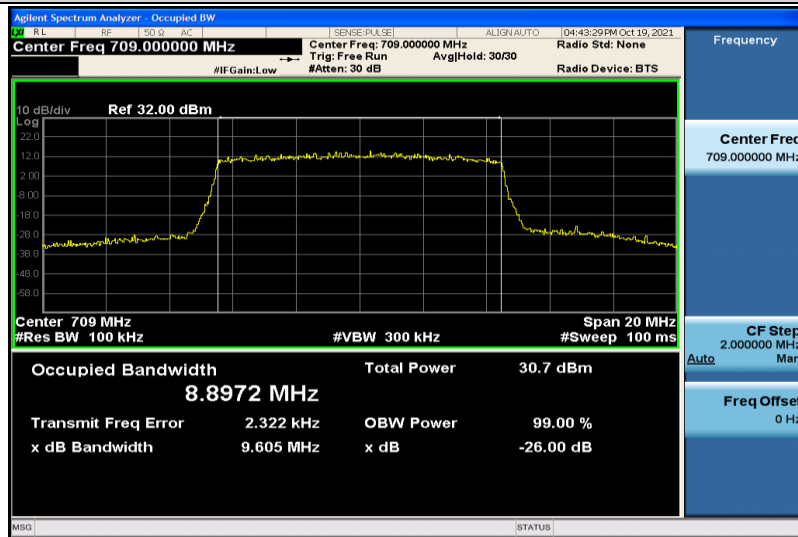

Band13-10MHz-QPSK-23230-50RB#0-8.9216

Band13-10MHz-16QAM-23230-50RB#0-8.9082

Band17-5MHz-QPSK-23755-25RB#0-4.4678

Band17-5MHz-16QAM-23790-25RB#0-4.4791

Band17-5MHz-16QAM-23825-25RB#0-4.4779

Band17-10MHz-QPSK-23780-50RB#0-8.8972