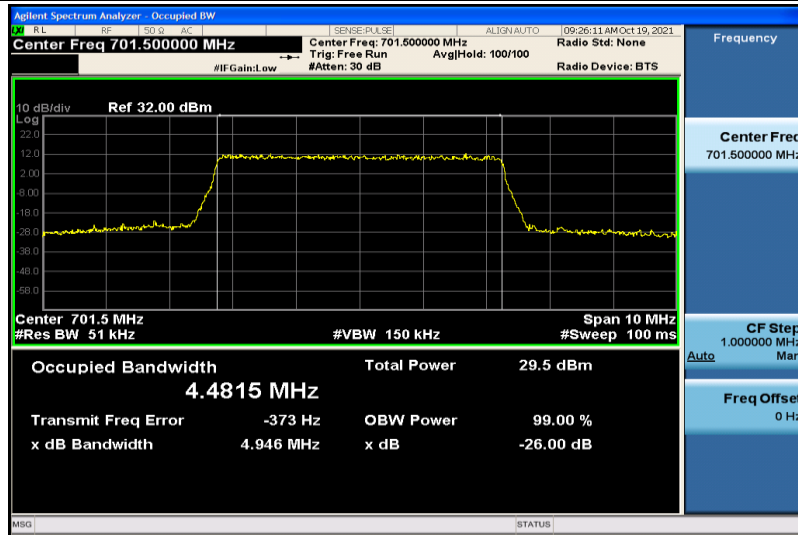

Band12-5MHz-QPSK-23155-25RB#0-4.4881

Band12-5MHz-16QAM-23035-25RB#0-4.4815