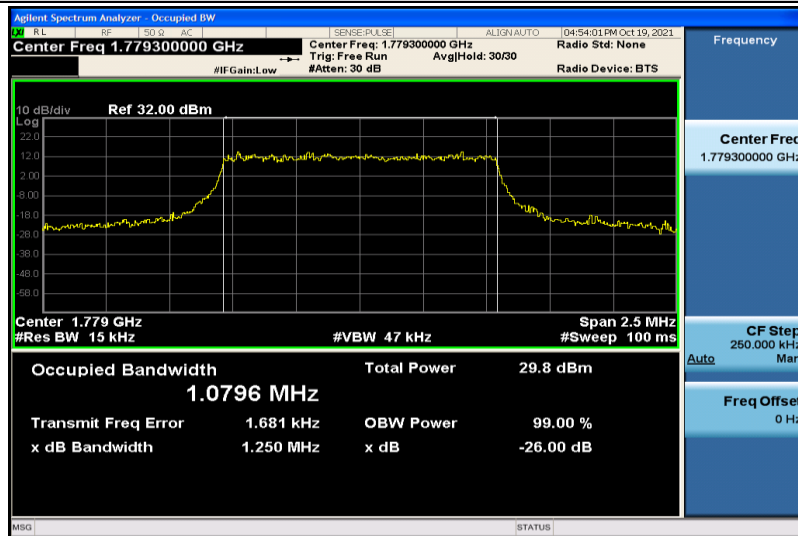

Band66-1.4MHz-QPSK-132322-6RB#0-1.0862

Band66-1.4MHz-QPSK-132665-6RB#0-1.0839

Band66-1.4MHz-16QAM-131979-6RB#0-1.0867

Band66-1.4MHz-16QAM-132322-6RB#0-1.0827

Band66-1.4MHz-16QAM-132665-6RB#0-1.0796

Band66-3MHz-QPSK-131987-15RB#0-2.6902