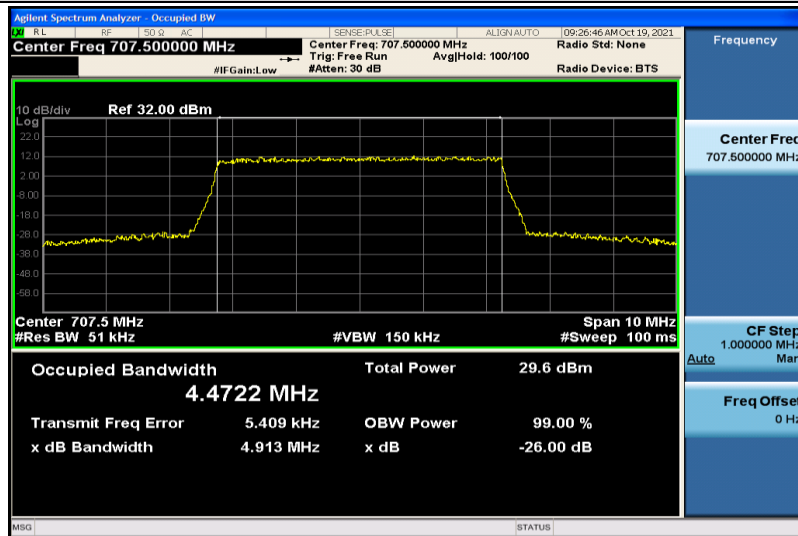

Band12-5MHz-QPSK-23035-25RB#0-4.4735

Band12-5MHz-QPSK-23095-25RB#0-4.4759

Band12-5MHz-QPSK-23155-25RB#0-4.4881

Band12-5MHz-16QAM-23035-25RB#0-4.4815

Band12-5MHz-16QAM-23095-25RB#0-4.4722

Band12-5MHz-16QAM-23155-25RB#0-4.4801