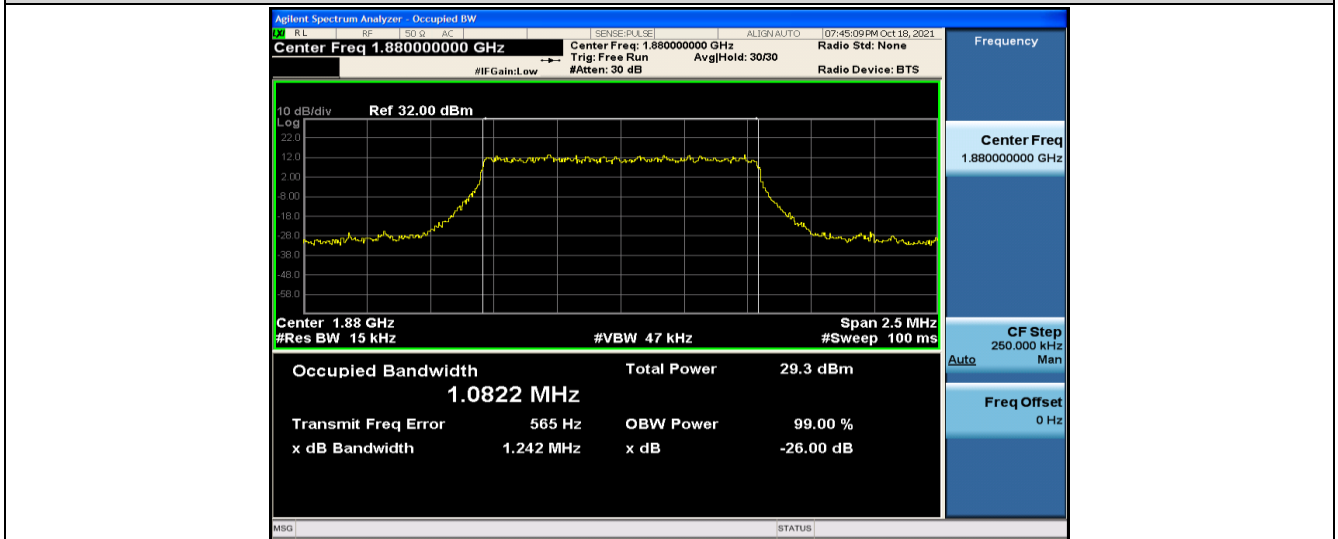

Band2-1.4MHz-QPSK-18900-6RB#0-1.0822