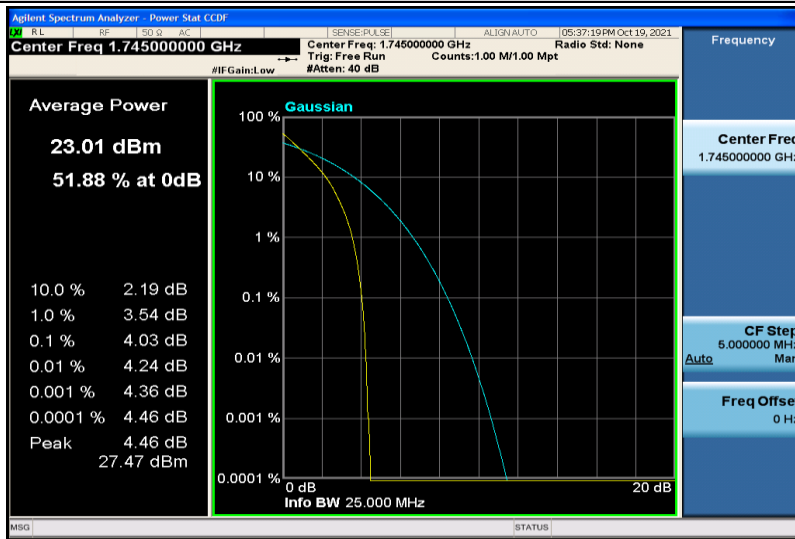

Band66-15MHz-QPSK-132322-1RB#0

Band66-15MHz-QPSK-132322-75RB#0