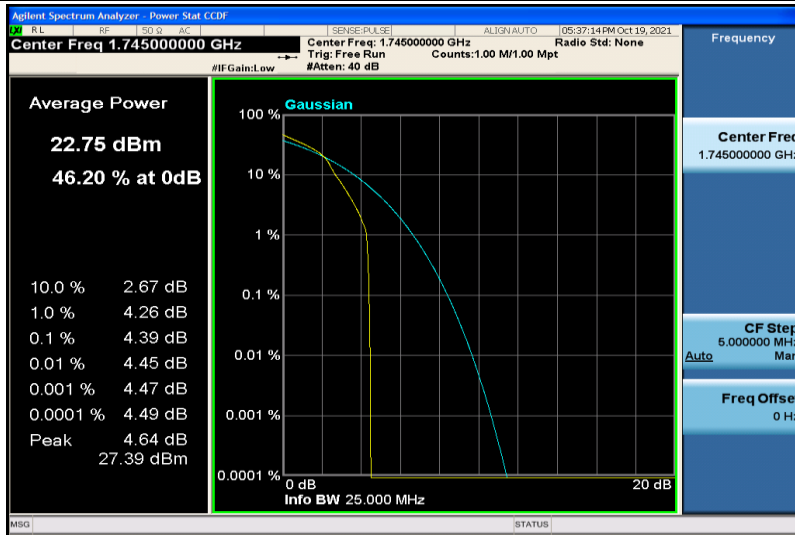

Band66-15MHz-QPSK-132322-1RB#0

Band66-15MHz-QPSK-132322-75RB#0

Band66-15MHz-QPSK-132597-1RB#0

Band66-15MHz-QPSK-132597-75RB#0

Band66-15MHz-16QAM-132047-1RB#0

Band66-15MHz-16QAM-132047-75RB#0

Band66-15MHz-16QAM-132322-1RB#0