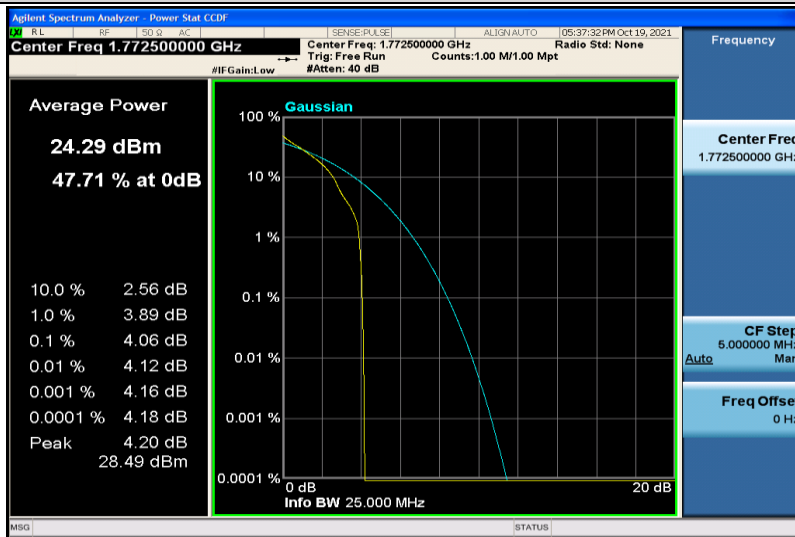

Band66-15MHz-QPSK-132322-75RB#0

Band66-15MHz-QPSK-132597-1RB#0