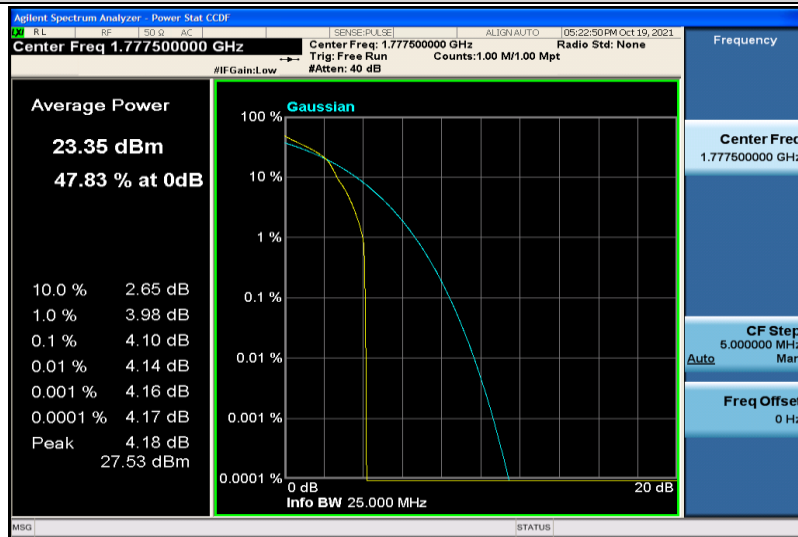

Band66-5MHz-QPSK-132647-25RB#0

Band66-5MHz-16QAM-131997-1RB#0

Band66-5MHz-16QAM-131997-25RB#0

Band66-5MHz-16QAM-132322-1RB#0

Band66-5MHz-16QAM-132322-25RB#0

Band66-5MHz-16QAM-132647-1RB#0

Band66-5MHz-16QAM-132647-25RB#0