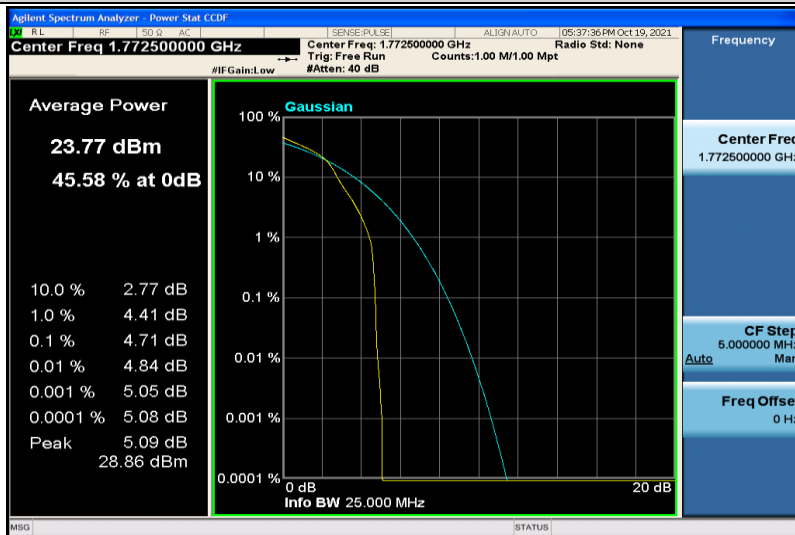

Band66-15MHz-16QAM-132322-75RB#0

Band66-15MHz-16QAM-132597-1RB#0