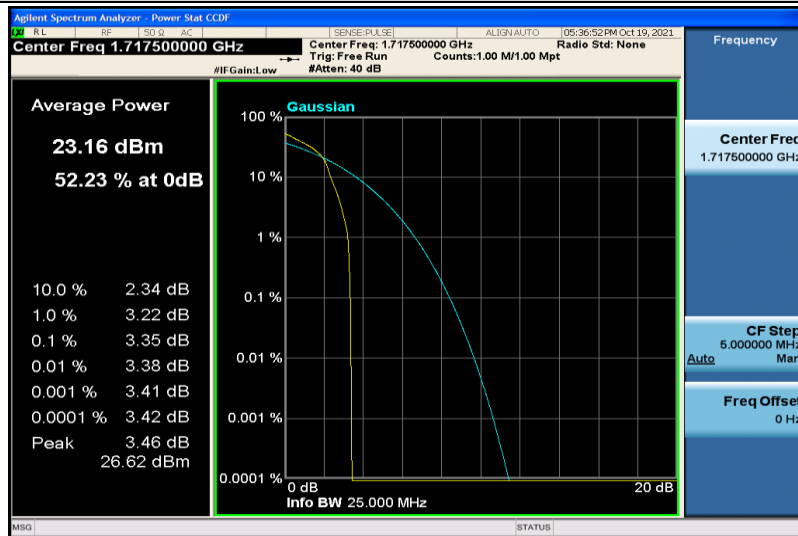

Band66-15MHz-QPSK-132322-1RB#0

Band66-15MHz-QPSK-132322-75RB#0

Band66-15MHz-QPSK-132597-1RB#0

Band66-15MHz-QPSK-132597-75RB#0

Band66-15MHz-16QAM-132047-1RB#0

Band66-15MHz-16QAM-132047-75RB#0

Band66-15MHz-16QAM-132322-1RB#0