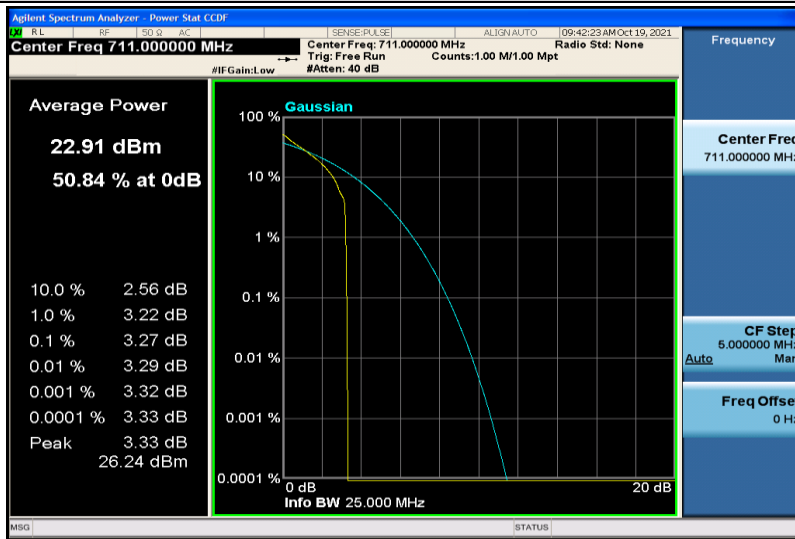

Band12-10MHz-QPSK-23095-50RB#0

Band12-10MHz-QPSK-23130-1RB#0