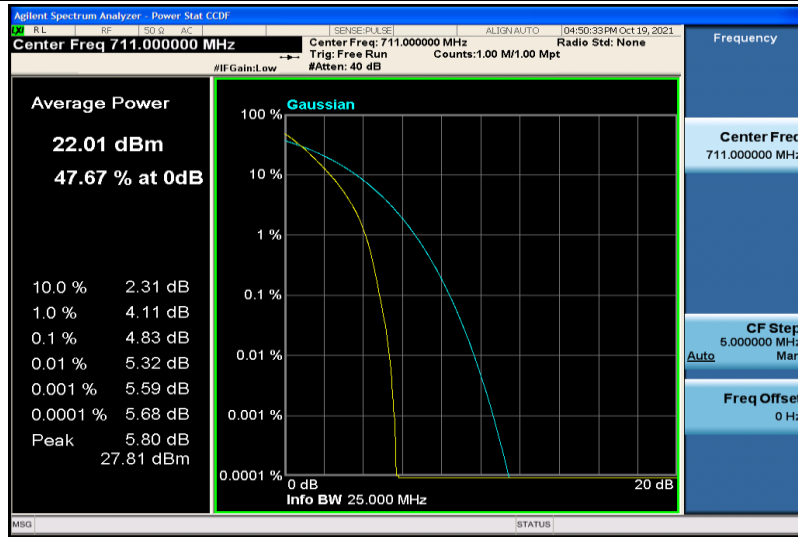

Band17-10MHz-QPSK-23800-1RB#0

Band17-10MHz-QPSK-23800-50RB#0