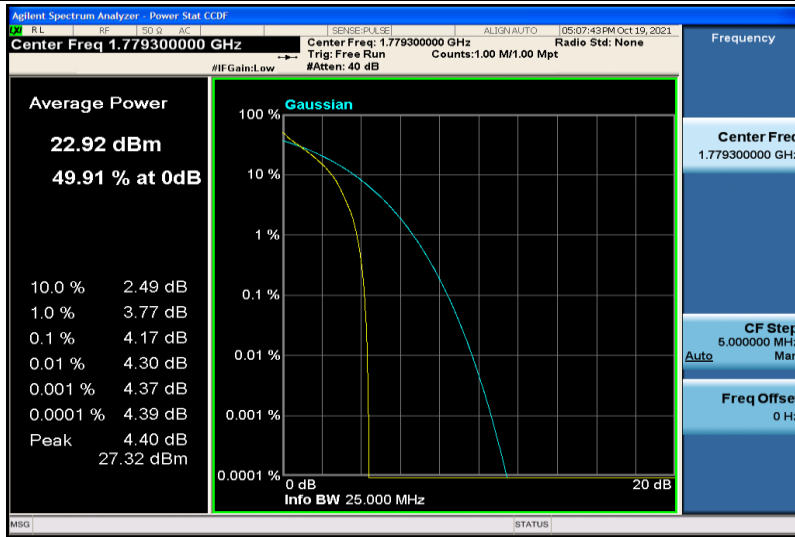

Band17-10MHz-16QAM-23800-50RB#0

Band66-1.4MHz-QPSK-131979-1RB#0

Band66-1.4MHz-QPSK-131979-6RB#0

Band66-1.4MHz-QPSK-132322-1RB#0

Band66-1.4MHz-QPSK-132322-6RB#0

Band66-1.4MHz-QPSK-132665-1RB#0

Band66-1.4MHz-QPSK-132665-6RB#0