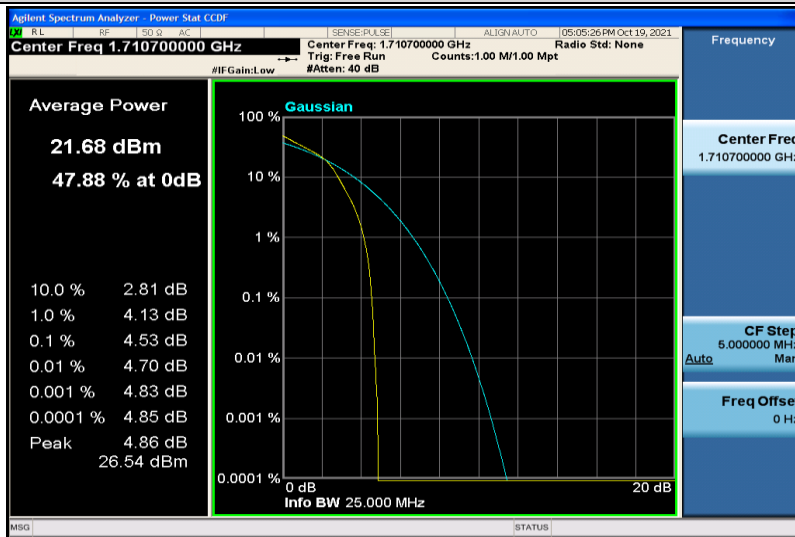

Band66-1.4MHz-16QAM-131979-1RB#0

Band66-1.4MHz-16QAM-131979-6RB#0