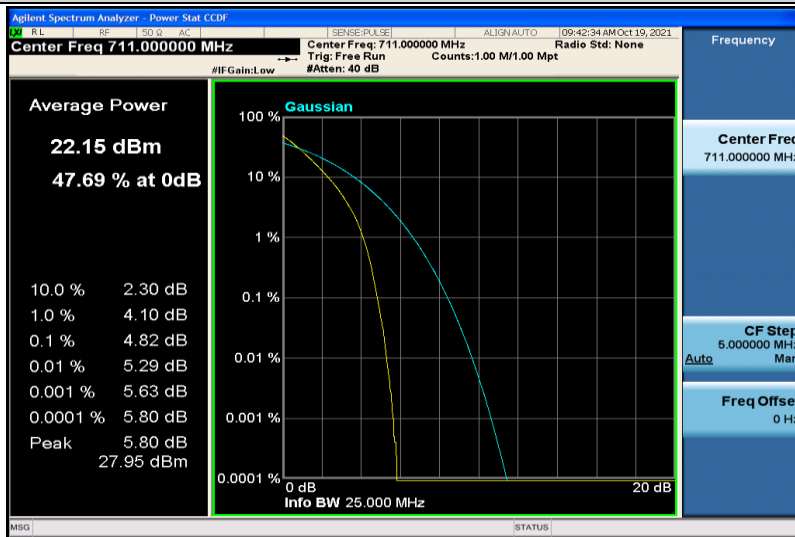

Band12-10MHz-QPSK-23130-1RB#0

Band12-10MHz-QPSK-23130-50RB#0