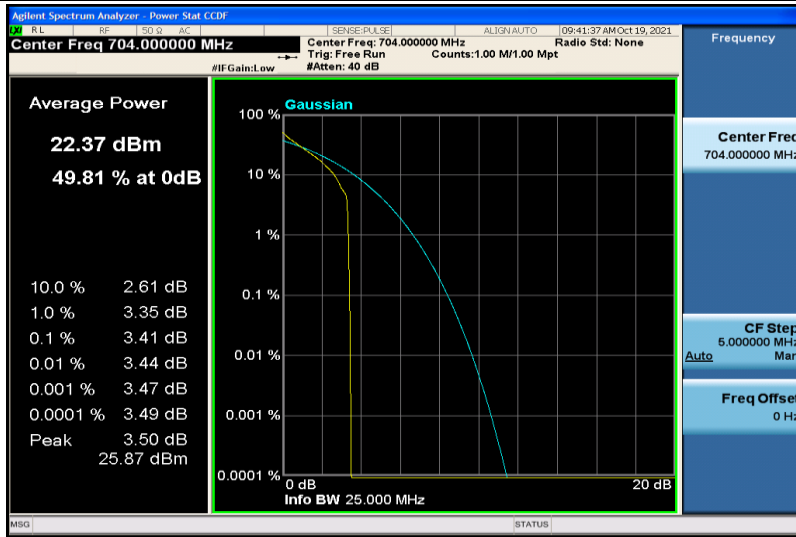

Band12-5MHz-16QAM-23035-25RB#0

Band12-5MHz-16QAM-23095-1RB#0

Band12-5MHz-16QAM-23095-25RB#0

Band12-5MHz-16QAM-23155-1RB#0

Band12-5MHz-16QAM-23155-25RB#0

Band12-10MHz-QPSK-23060-1RB#0

Band12-10MHz-QPSK-23060-50RB#0