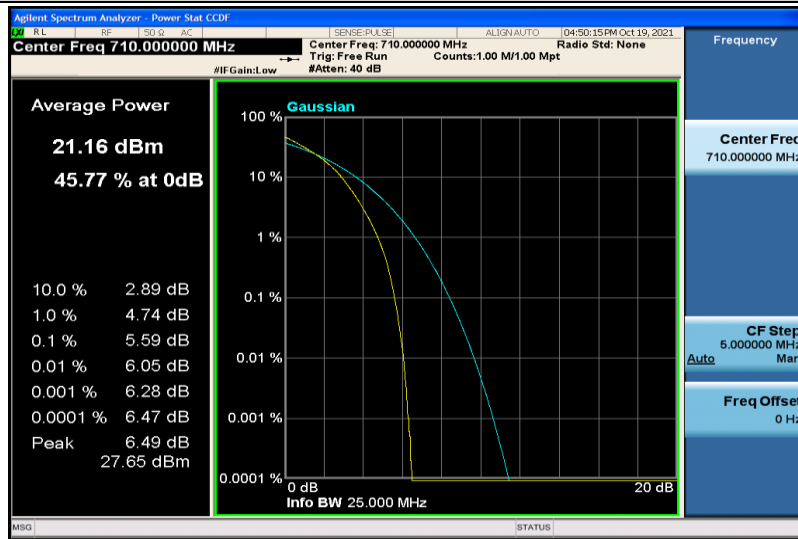

Band17-10MHz-QPSK-23800-1RB#0

Band17-10MHz-QPSK-23800-50RB#0

Band17-10MHz-16QAM-23780-1RB#0

Band17-10MHz-16QAM-23780-50RB#0

Band17-10MHz-16QAM-23790-1RB#0

Band17-10MHz-16QAM-23790-50RB#0

Band17-10MHz-16QAM-23800-1RB#0