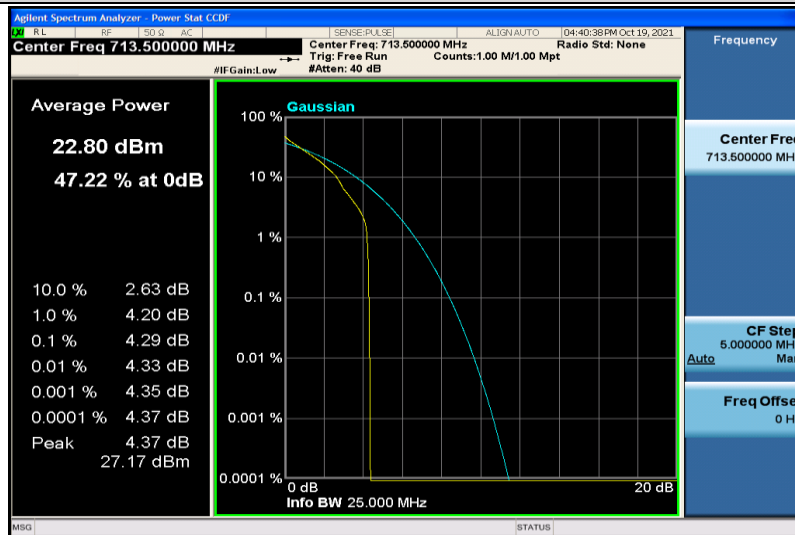

Band17-5MHz-QPSK-23790-25RB#0

Band17-5MHz-QPSK-23825-1RB#0