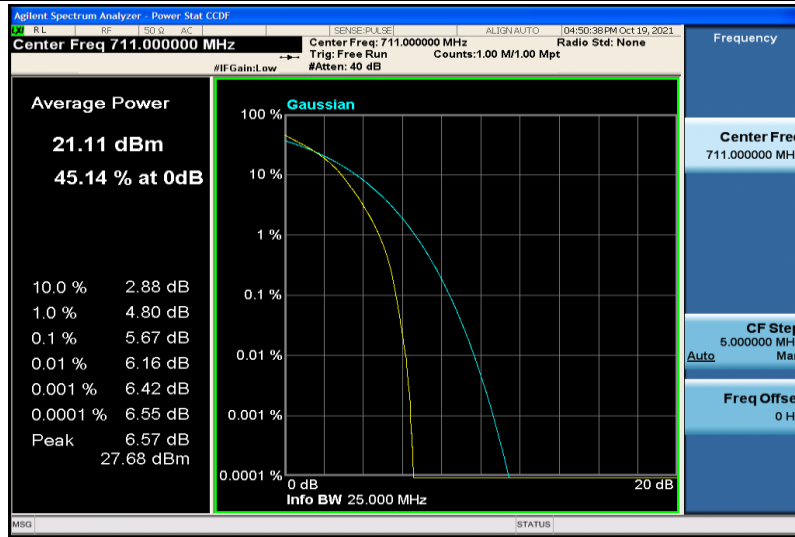

Band17-10MHz-QPSK-23800-1RB#0

Band17-10MHz-QPSK-23800-50RB#0

Band17-10MHz-16QAM-23780-1RB#0

Band17-10MHz-16QAM-23780-50RB#0

Band17-10MHz-16QAM-23790-1RB#0

Band17-10MHz-16QAM-23790-50RB#0

Band17-10MHz-16QAM-23800-1RB#0