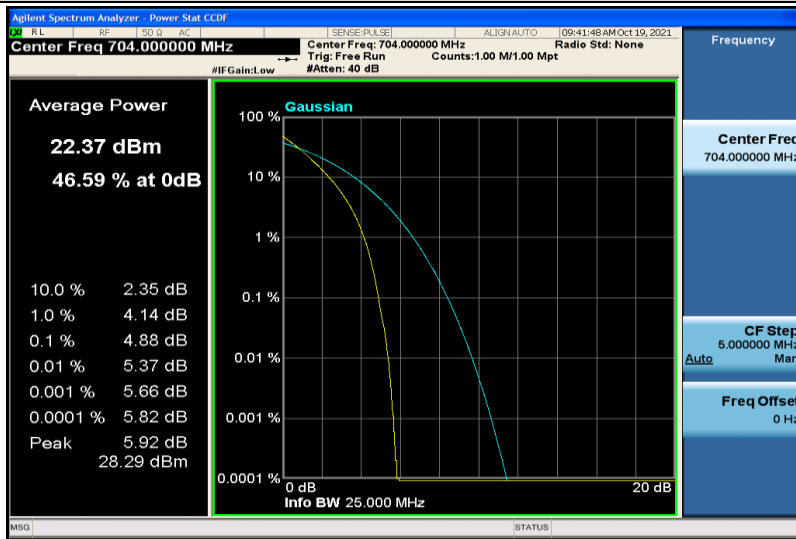

Band12-5MHz-16QAM-23035-25RB#0

Band12-5MHz-16QAM-23095-1RB#0

Band12-5MHz-16QAM-23095-25RB#0

Band12-5MHz-16QAM-23155-1RB#0

Band12-5MHz-16QAM-23155-25RB#0

Band12-10MHz-QPSK-23060-1RB#0

Band12-10MHz-QPSK-23060-50RB#0