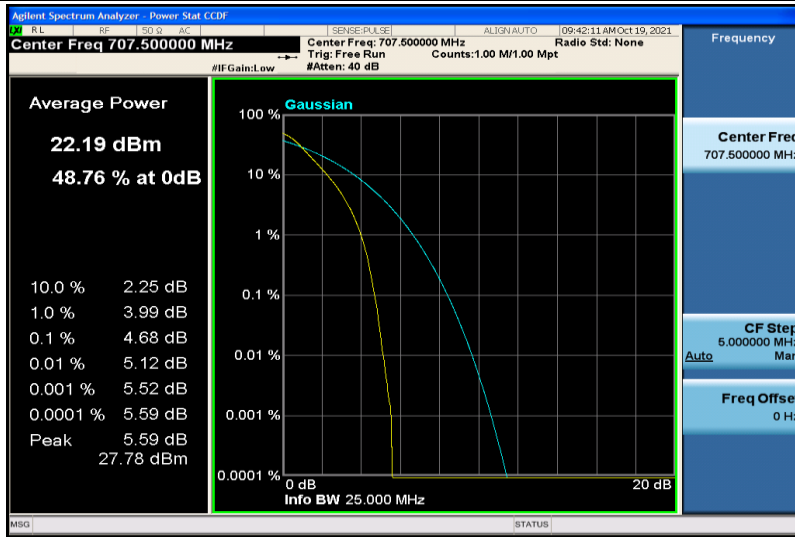

Band12-10MHz-QPSK-23095-1RB#0

Band12-10MHz-QPSK-23095-50RB#0