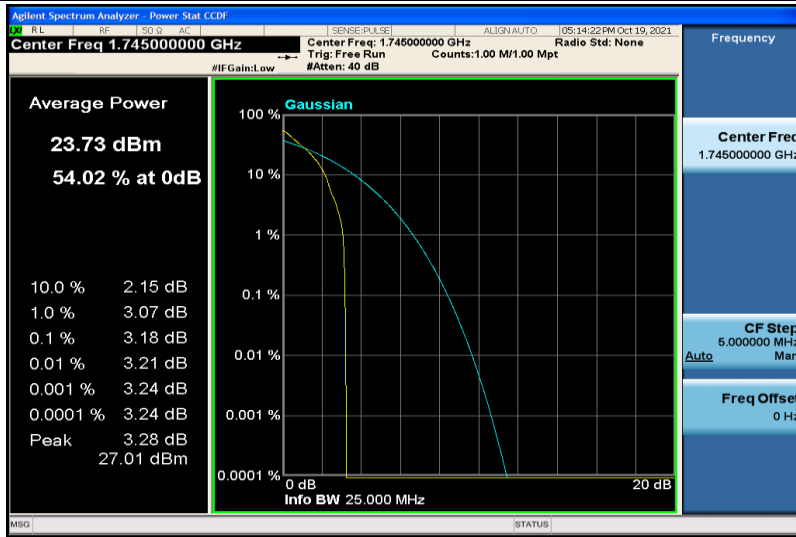

Band66-3MHz-QPSK-131987-15RB#0

Band66-3MHz-QPSK-132322-1RB#0