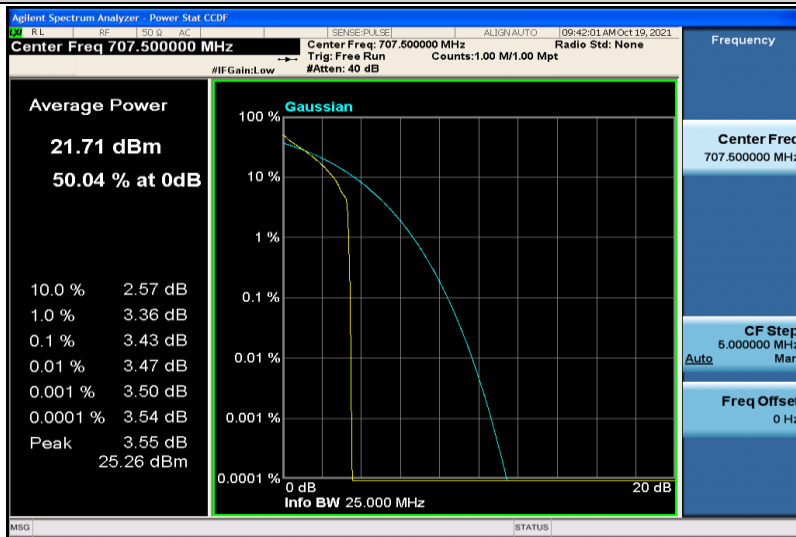

Band12-5MHz-16QAM-23035-25RB#0

Band12-5MHz-16QAM-23095-1RB#0

Band12-5MHz-16QAM-23095-25RB#0

Band12-5MHz-16QAM-23155-1RB#0

Band12-5MHz-16QAM-23155-25RB#0

Band12-10MHz-QPSK-23060-1RB#0

Band12-10MHz-QPSK-23060-50RB#0