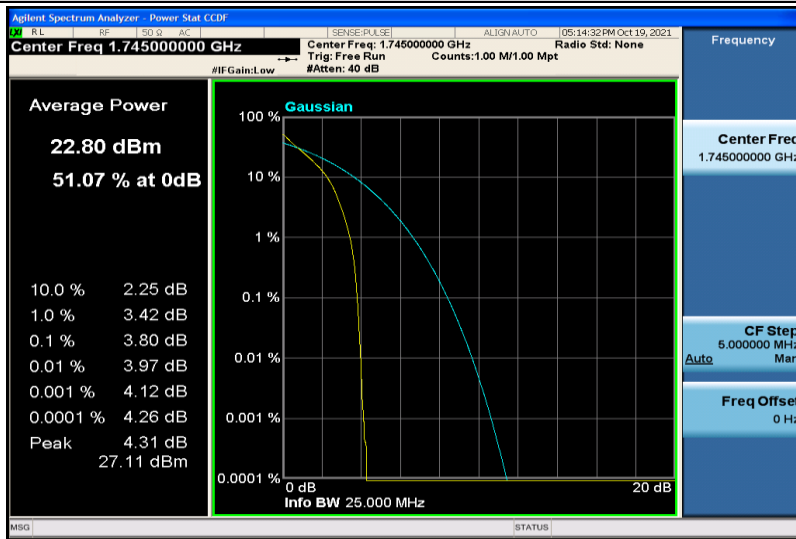

Band66-3MHz-QPSK-132322-1RB#0

Band66-3MHz-QPSK-132322-15RB#0