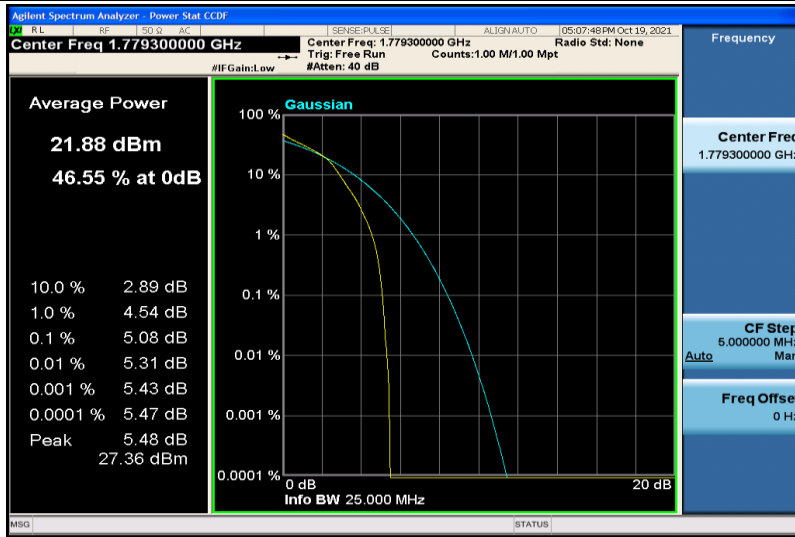

Band66-1.4MHz-16QAM-131979-1RB#0

Band66-1.4MHz-16QAM-131979-6RB#0

Band66-1.4MHz-16QAM-132322-1RB#0

Band66-1.4MHz-16QAM-132322-6RB#0

Band66-1.4MHz-16QAM-132665-1RB#0

Band66-1.4MHz-16QAM-132665-6RB#0

Band66-3MHz-QPSK-131987-1RB#0