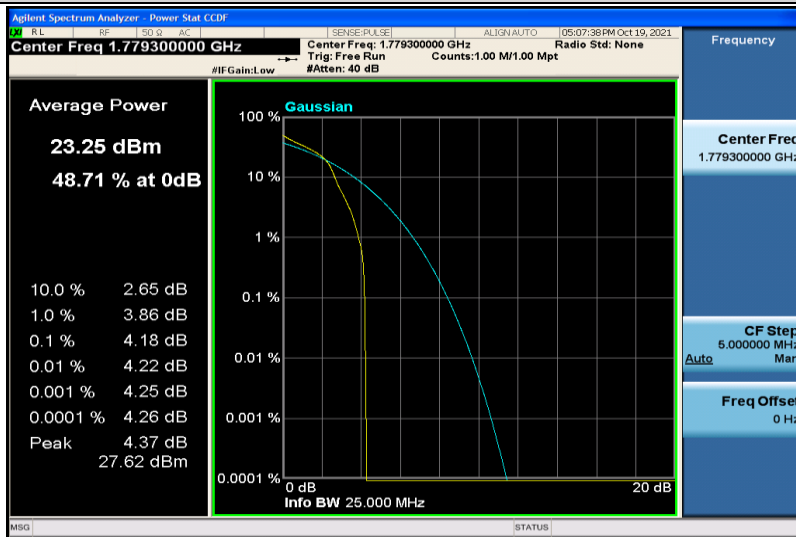

Band66-1.4MHz-16QAM-131979-1RB#0

Band66-1.4MHz-16QAM-131979-6RB#0

Band66-1.4MHz-16QAM-132322-1RB#0

Band66-1.4MHz-16QAM-132322-6RB#0

Band66-1.4MHz-16QAM-132665-1RB#0

Band66-1.4MHz-16QAM-132665-6RB#0

Band66-3MHz-QPSK-131987-1RB#0