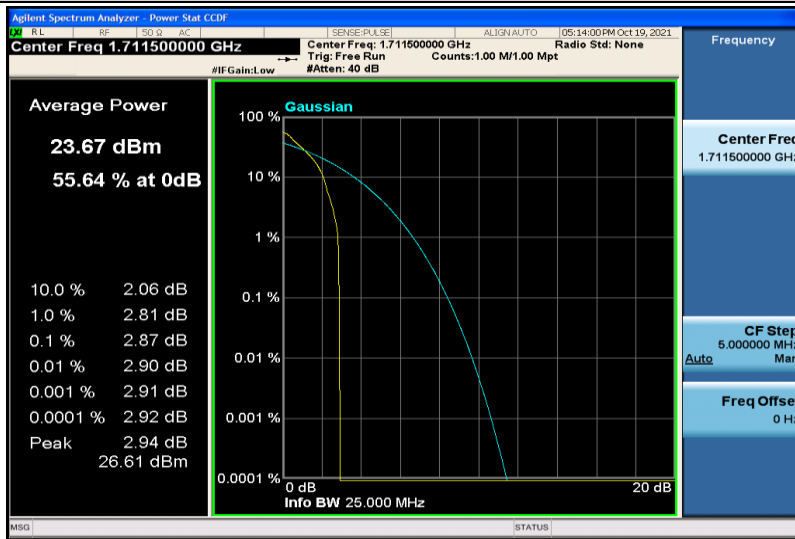

Band66-1.4MHz-16QAM-131979-1RB#0

Band66-1.4MHz-16QAM-131979-6RB#0

Band66-1.4MHz-16QAM-132322-1RB#0

Band66-1.4MHz-16QAM-132322-6RB#0

Band66-1.4MHz-16QAM-132665-1RB#0

Band66-1.4MHz-16QAM-132665-6RB#0

Band66-3MHz-QPSK-131987-1RB#0