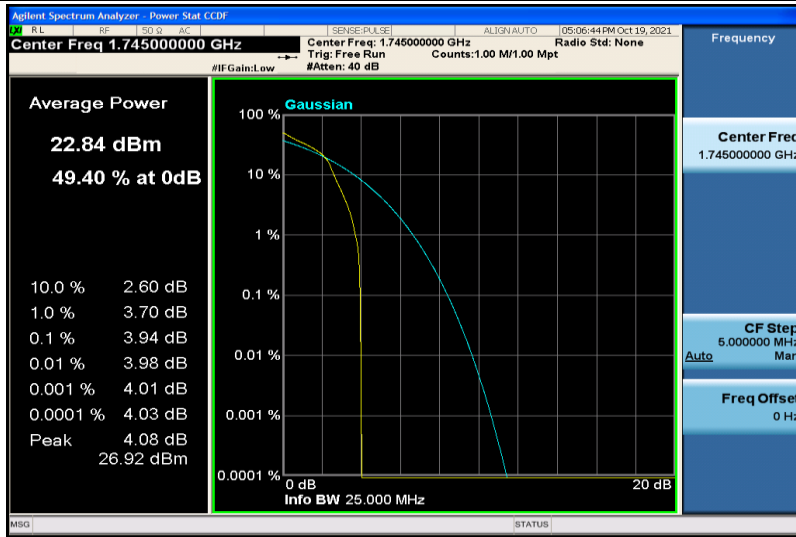

Band66-1.4MHz-16QAM-131979-6RB#0

Band66-1.4MHz-16QAM-132322-1RB#0