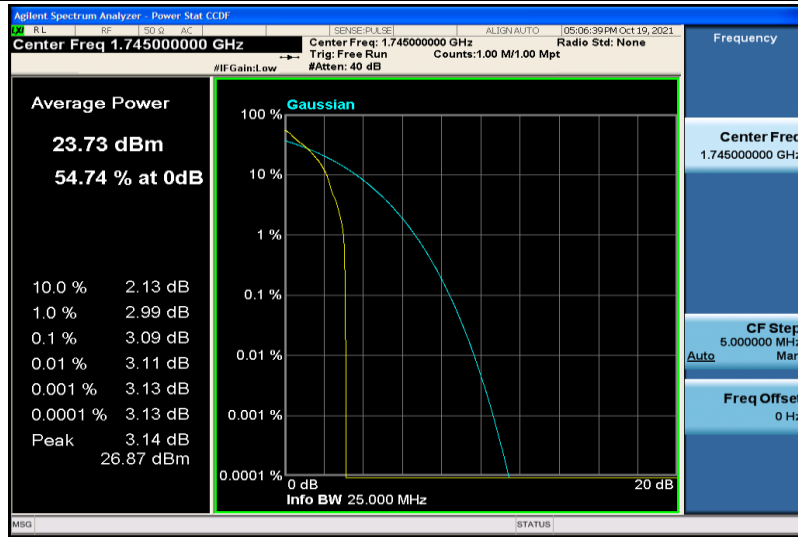

Band66-1.4MHz-QPSK-131979-6RB#0

Band66-1.4MHz-QPSK-132322-1RB#0