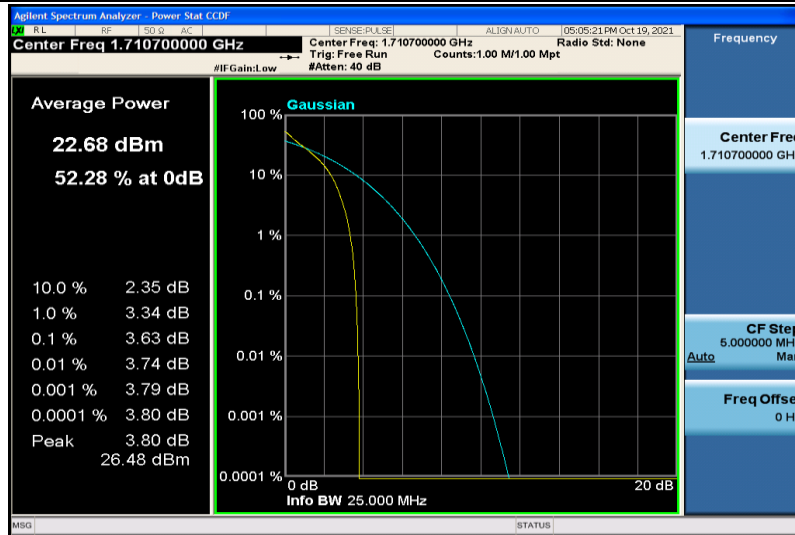

Band66-1.4MHz-QPSK-131979-1RB#0

Band66-1.4MHz-QPSK-131979-6RB#0