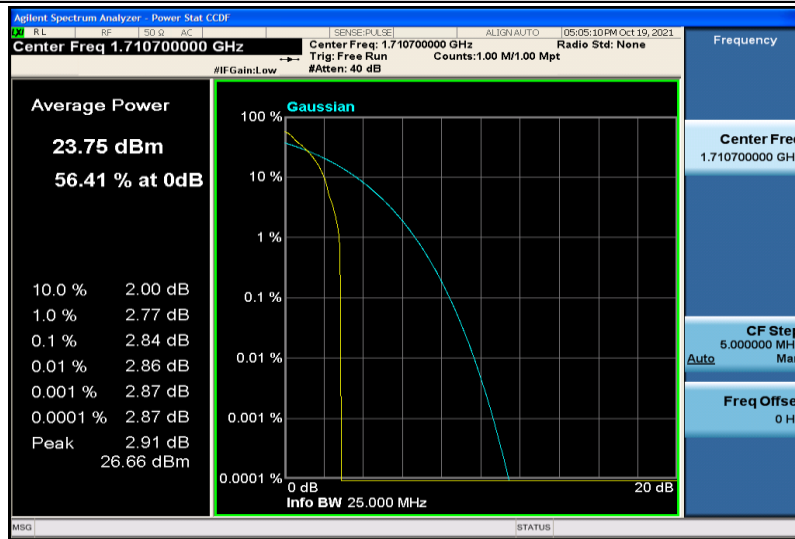

Band17-10MHz-16QAM-23800-50RB#0

Band66-1.4MHz-QPSK-131979-1RB#0