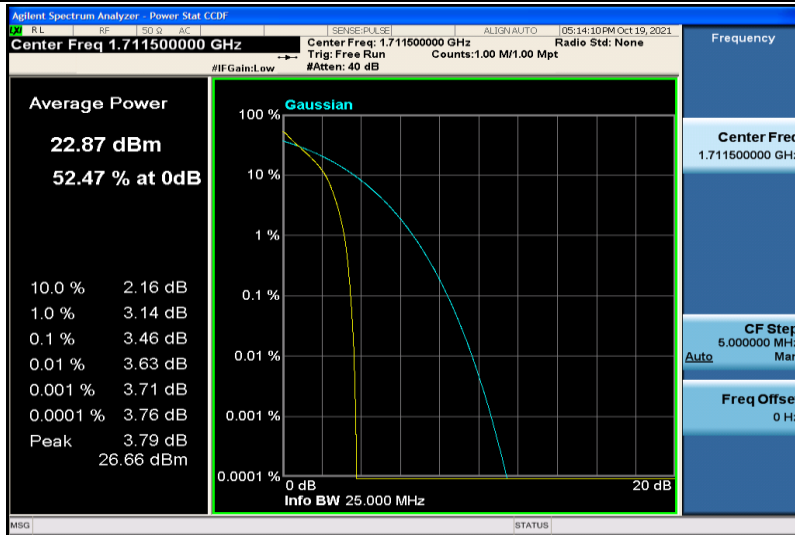

Band66-1.4MHz-16QAM-131979-1RB#0

Band66-1.4MHz-16QAM-131979-6RB#0

Band66-1.4MHz-16QAM-132322-1RB#0

Band66-1.4MHz-16QAM-132322-6RB#0

Band66-1.4MHz-16QAM-132665-1RB#0

Band66-1.4MHz-16QAM-132665-6RB#0

Band66-3MHz-QPSK-131987-1RB#0