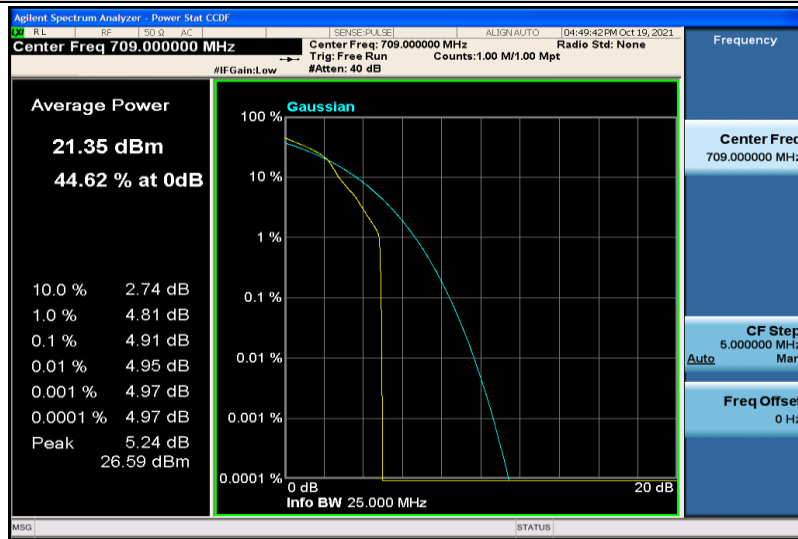

Band17-10MHz-QPSK-23800-50RB#0

Band17-10MHz-16QAM-23780-1RB#0