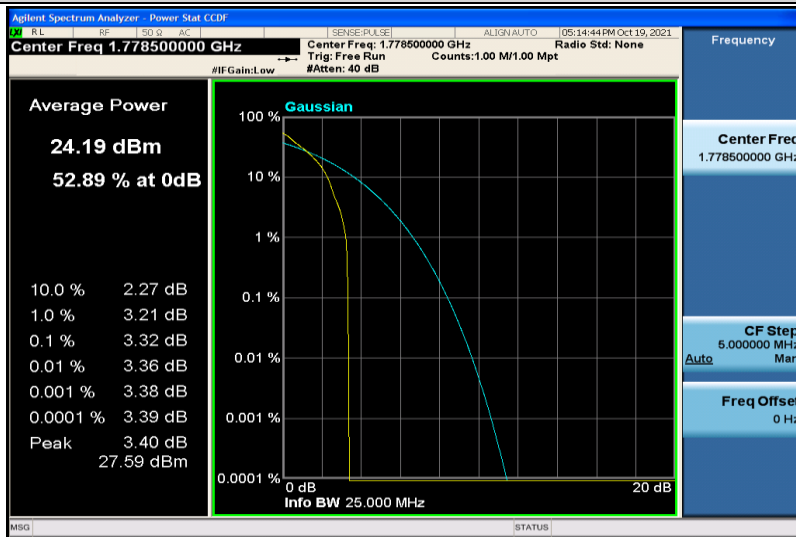

Band66-3MHz-QPSK-132322-15RB#0

Band66-3MHz-QPSK-132657-1RB#0