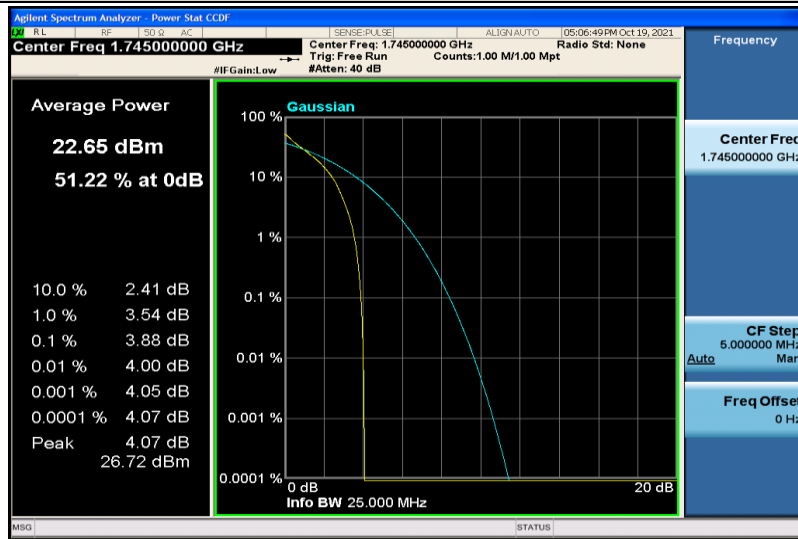

Band17-10MHz-16QAM-23800-50RB#0

Band66-1.4MHz-QPSK-131979-1RB#0

Band66-1.4MHz-QPSK-131979-6RB#0

Band66-1.4MHz-QPSK-132322-1RB#0

Band66-1.4MHz-QPSK-132322-6RB#0

Band66-1.4MHz-QPSK-132665-1RB#0

Band66-1.4MHz-QPSK-132665-6RB#0