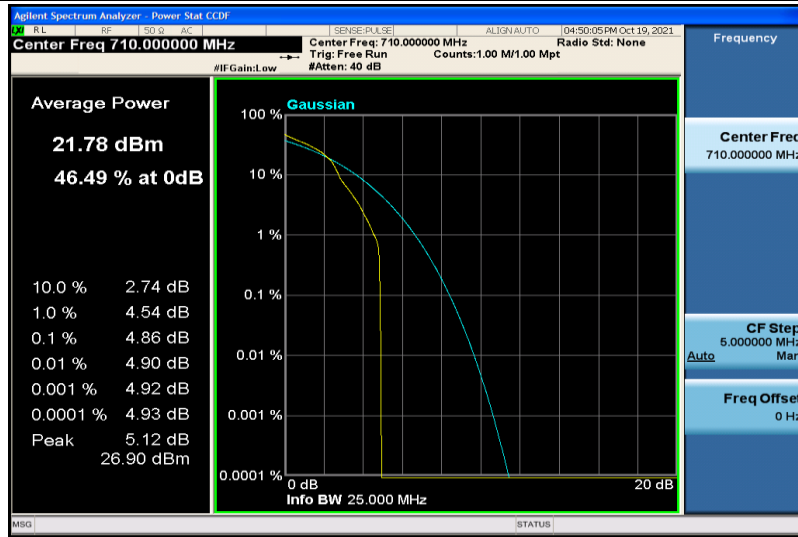

Band17-10MHz-QPSK-23800-1RB#0

Band17-10MHz-QPSK-23800-50RB#0

Band17-10MHz-16QAM-23780-1RB#0

Band17-10MHz-16QAM-23780-50RB#0

Band17-10MHz-16QAM-23790-1RB#0

Band17-10MHz-16QAM-23790-50RB#0

Band17-10MHz-16QAM-23800-1RB#0