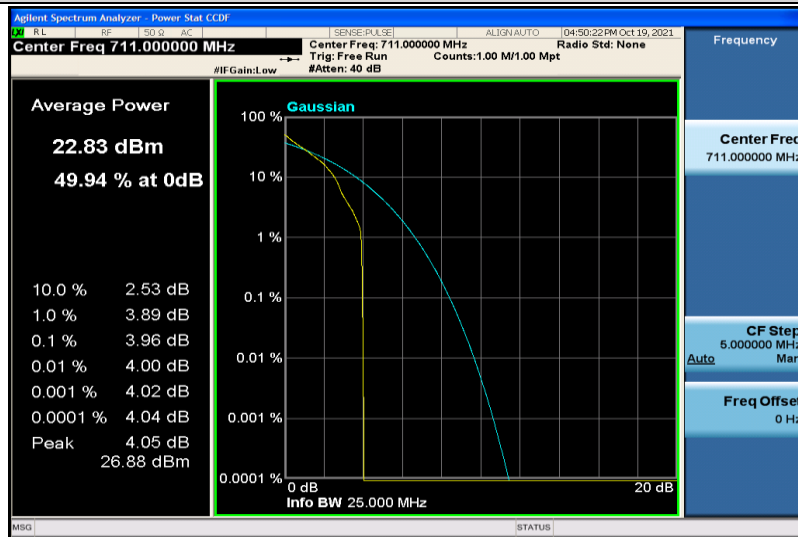

Band17-5MHz-16QAM-23790-25RB#0

Band17-5MHz-16QAM-23825-1RB#0

Band17-5MHz-16QAM-23825-25RB#0

Band17-10MHz-QPSK-23780-1RB#0

Band17-10MHz-QPSK-23780-50RB#0

Band17-10MHz-QPSK-23790-1RB#0

Band17-10MHz-QPSK-23790-50RB#0