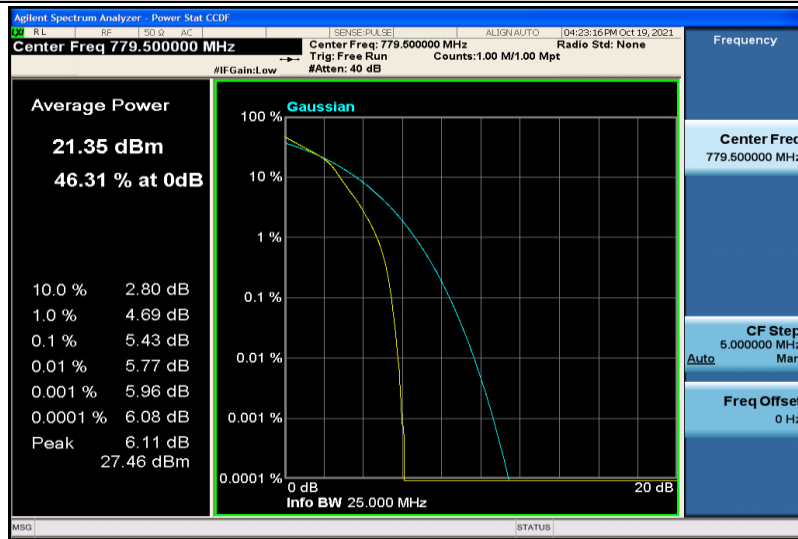

Band13-5MHz-16QAM-23205-1RB#0

Band13-5MHz-16QAM-23205-25RB#0