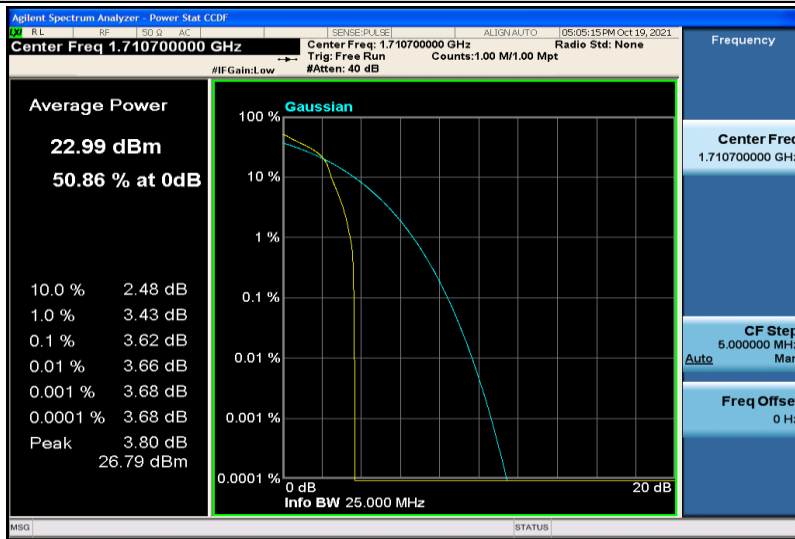

Band17-10MHz-16QAM-23800-50RB#0

Band66-1.4MHz-QPSK-131979-1RB#0

Band66-1.4MHz-QPSK-131979-6RB#0

Band66-1.4MHz-QPSK-132322-1RB#0

Band66-1.4MHz-QPSK-132322-6RB#0

Band66-1.4MHz-QPSK-132665-1RB#0

Band66-1.4MHz-QPSK-132665-6RB#0