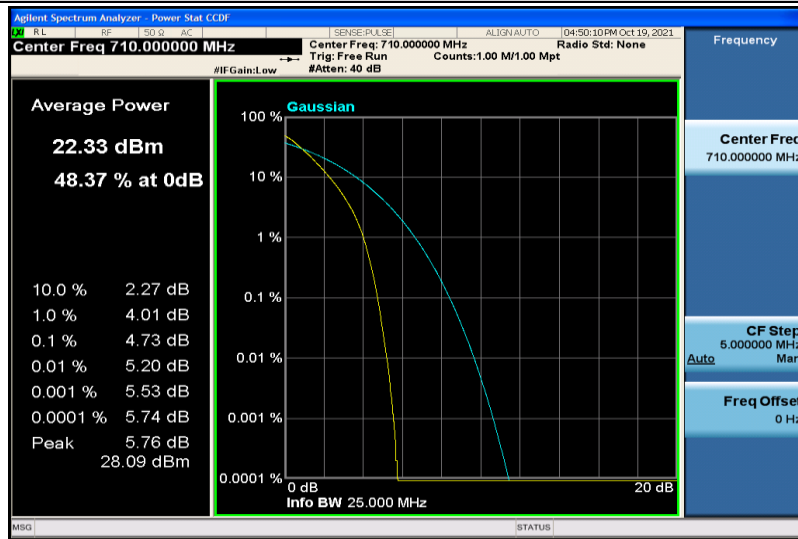

Band17-5MHz-16QAM-23790-25RB#0

Band17-5MHz-16QAM-23825-1RB#0

Band17-5MHz-16QAM-23825-25RB#0

Band17-10MHz-QPSK-23780-1RB#0

Band17-10MHz-QPSK-23780-50RB#0

Band17-10MHz-QPSK-23790-1RB#0

Band17-10MHz-QPSK-23790-50RB#0