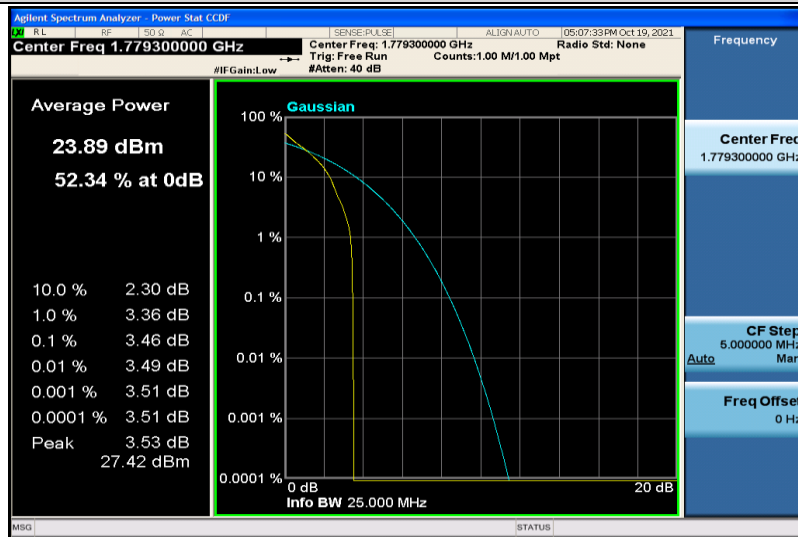

Band17-10MHz-16QAM-23800-50RB#0

Band66-1.4MHz-QPSK-131979-1RB#0

Band66-1.4MHz-QPSK-131979-6RB#0

Band66-1.4MHz-QPSK-132322-1RB#0

Band66-1.4MHz-QPSK-132322-6RB#0

Band66-1.4MHz-QPSK-132665-1RB#0

Band66-1.4MHz-QPSK-132665-6RB#0