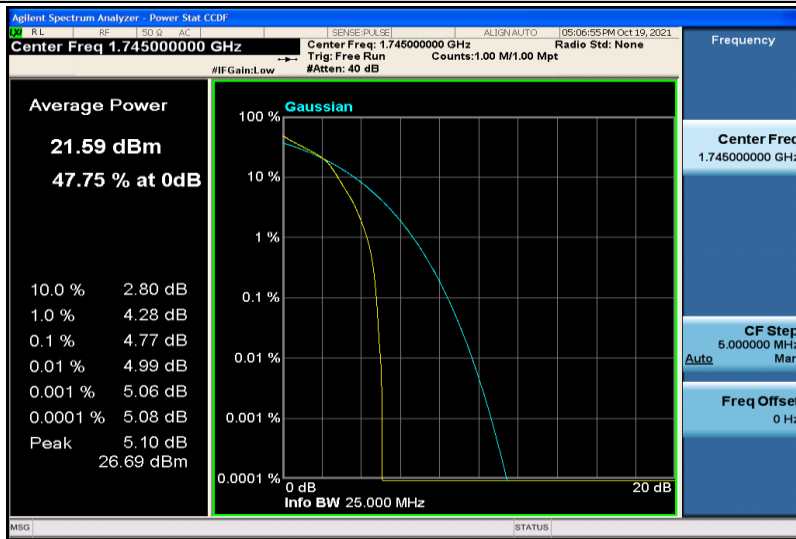

Band66-1.4MHz-16QAM-131979-1RB#0

Band66-1.4MHz-16QAM-131979-6RB#0

Band66-1.4MHz-16QAM-132322-1RB#0

Band66-1.4MHz-16QAM-132322-6RB#0

Band66-1.4MHz-16QAM-132665-1RB#0

Band66-1.4MHz-16QAM-132665-6RB#0

Band66-3MHz-QPSK-131987-1RB#0