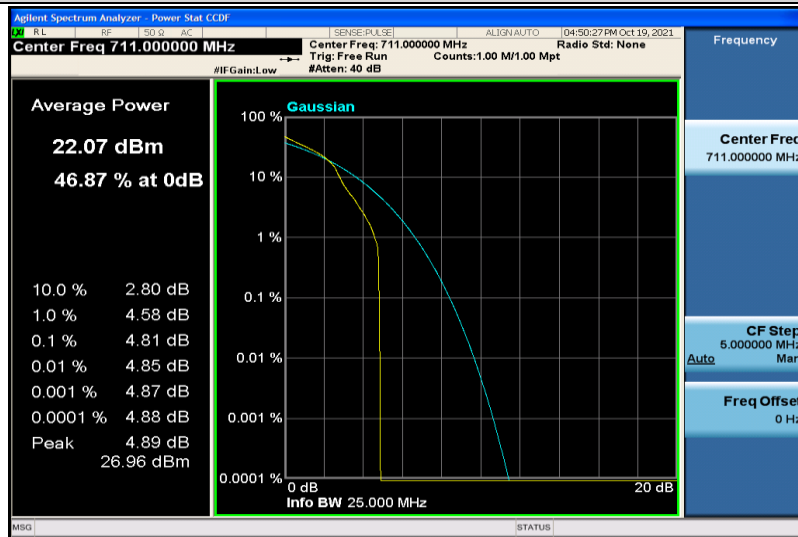

Band17-10MHz-QPSK-23800-1RB#0

Band17-10MHz-QPSK-23800-50RB#0

Band17-10MHz-16QAM-23780-1RB#0

Band17-10MHz-16QAM-23780-50RB#0

Band17-10MHz-16QAM-23790-1RB#0

Band17-10MHz-16QAM-23790-50RB#0

Band17-10MHz-16QAM-23800-1RB#0