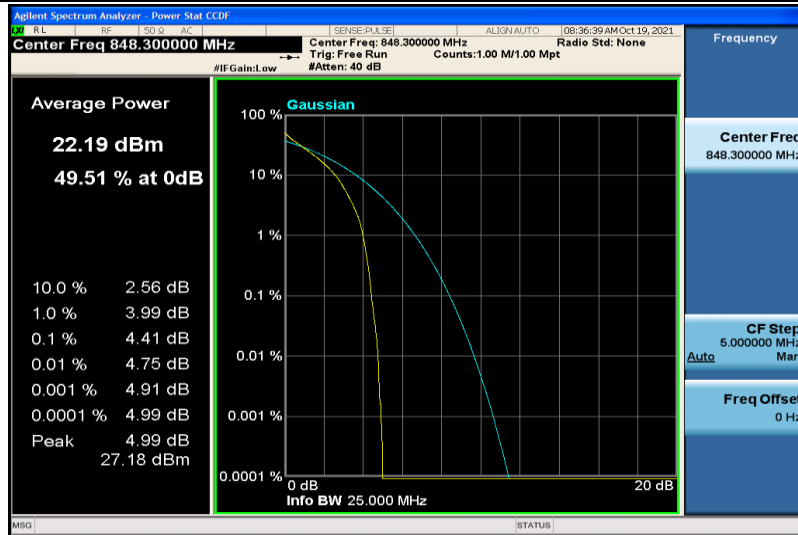

Band5-1.4MHz-QPSK-20643-1RB#0

Band5-1.4MHz-QPSK-20643-6RB#0