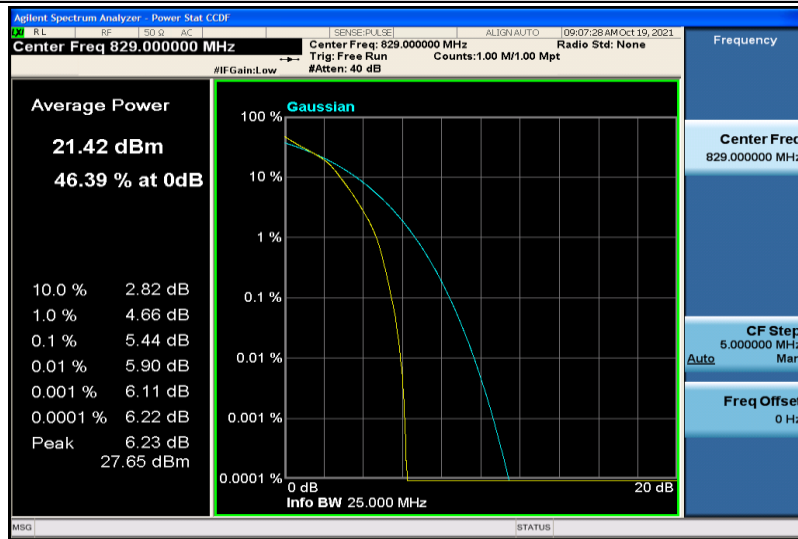

Band5-10MHz-16QAM-20450-1RB#0

Band5-10MHz-16QAM-20450-50RB#0