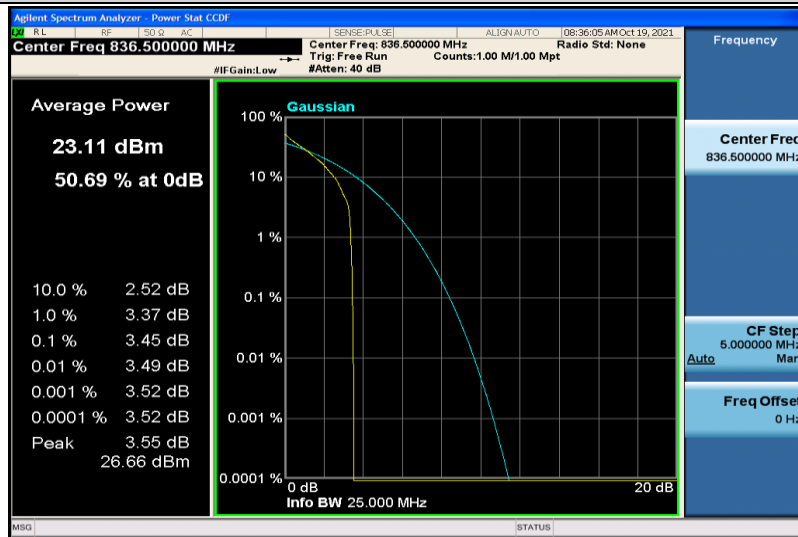

Band4-20MHz-16QAM-20175-1RB#0

Band4-20MHz-16QAM-20175-100RB#0

Band4-20MHz-16QAM-20300-1RB#0

Band4-20MHz-16QAM-20300-100RB#0

Band5-1.4MHz-QPSK-20407-1RB#0

Band5-1.4MHz-QPSK-20407-6RB#0

Band5-1.4MHz-QPSK-20525-1RB#0