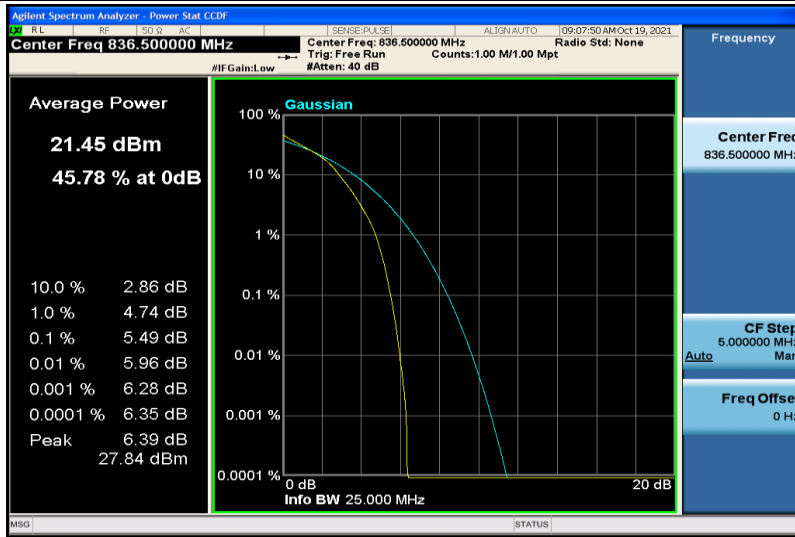

Band5-10MHz-16QAM-20525-1RB#0

Band5-10MHz-16QAM-20525-50RB#0