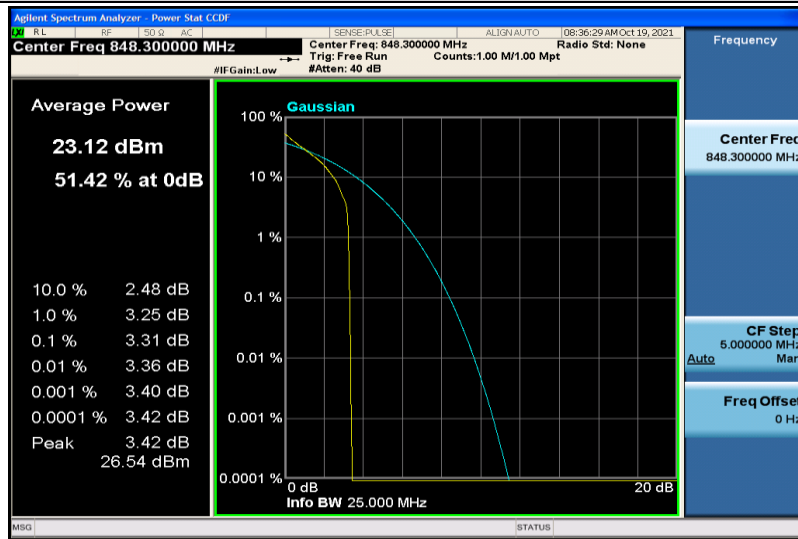

Band5-1.4MHz-QPSK-20525-6RB#0

Band5-1.4MHz-QPSK-20643-1RB#0