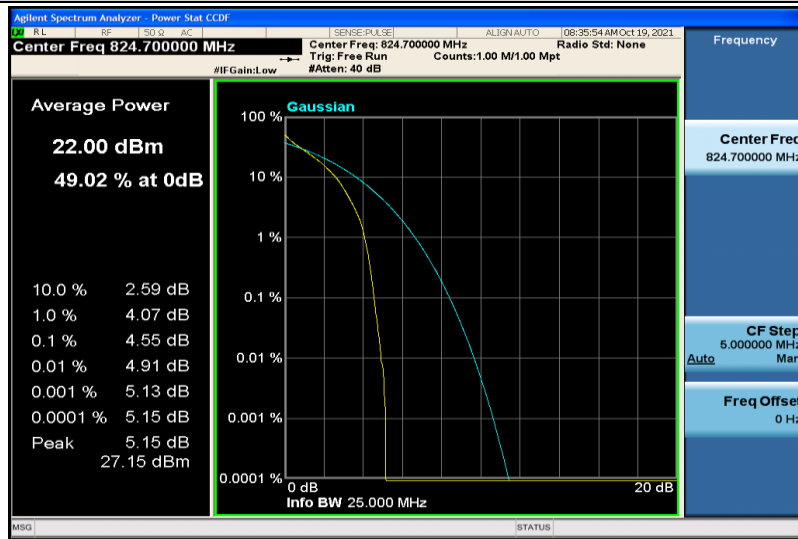

Band4-20MHz-16QAM-20175-1RB#0

Band4-20MHz-16QAM-20175-100RB#0

Band4-20MHz-16QAM-20300-1RB#0

Band4-20MHz-16QAM-20300-100RB#0

Band5-1.4MHz-QPSK-20407-1RB#0

Band5-1.4MHz-QPSK-20407-6RB#0

Band5-1.4MHz-QPSK-20525-1RB#0