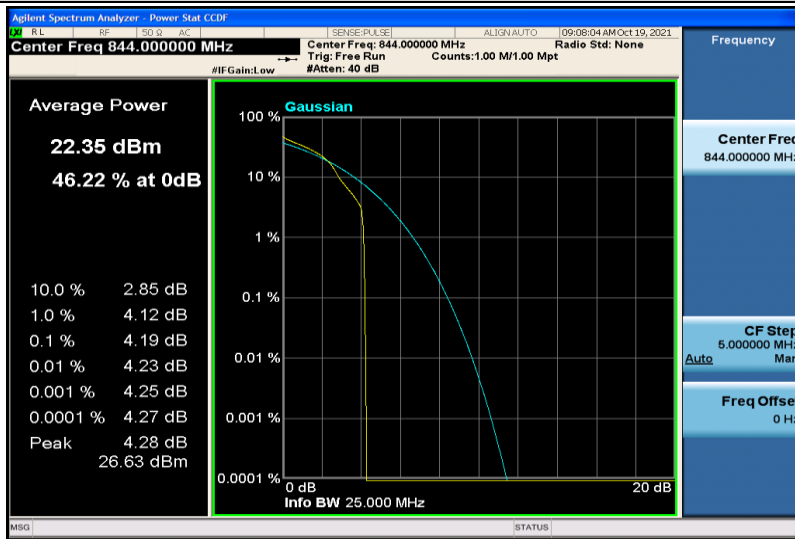

Band5-10MHz-16QAM-20450-1RB#0

Band5-10MHz-16QAM-20450-50RB#0

Band5-10MHz-16QAM-20525-1RB#0

Band5-10MHz-16QAM-20525-50RB#0

Band5-10MHz-16QAM-20600-1RB#0

Band5-10MHz-16QAM-20600-50RB#0

Band12-1.4MHz-QPSK-23017-1RB#0