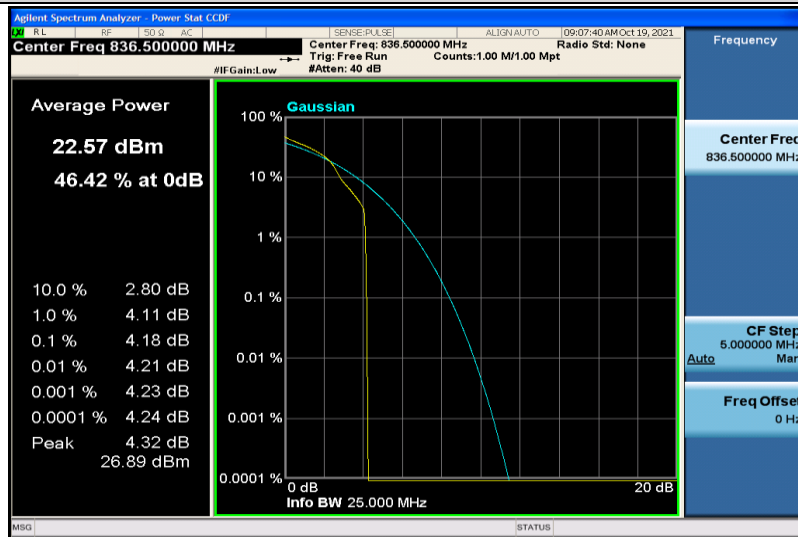

Band5-10MHz-16QAM-20450-50RB#0

Band5-10MHz-16QAM-20525-1RB#0