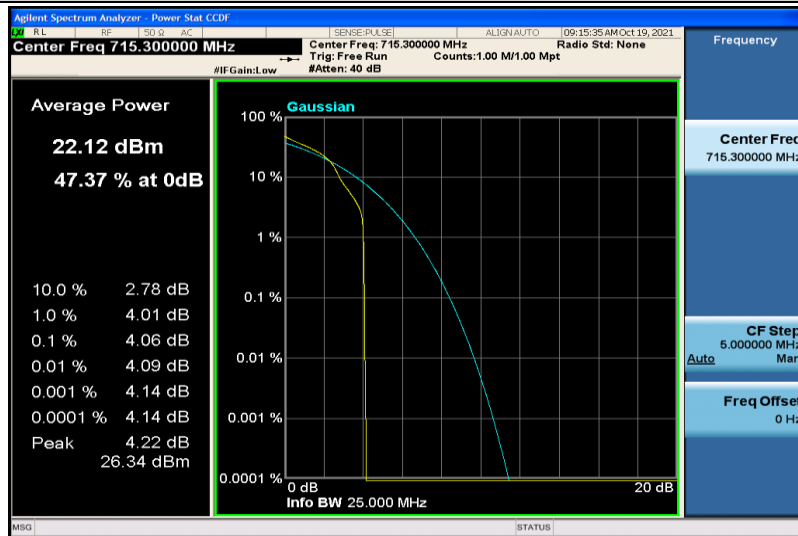

Band12-1.4MHz-16QAM-23095-6RB#0

Band12-1.4MHz-16QAM-23173-1RB#0