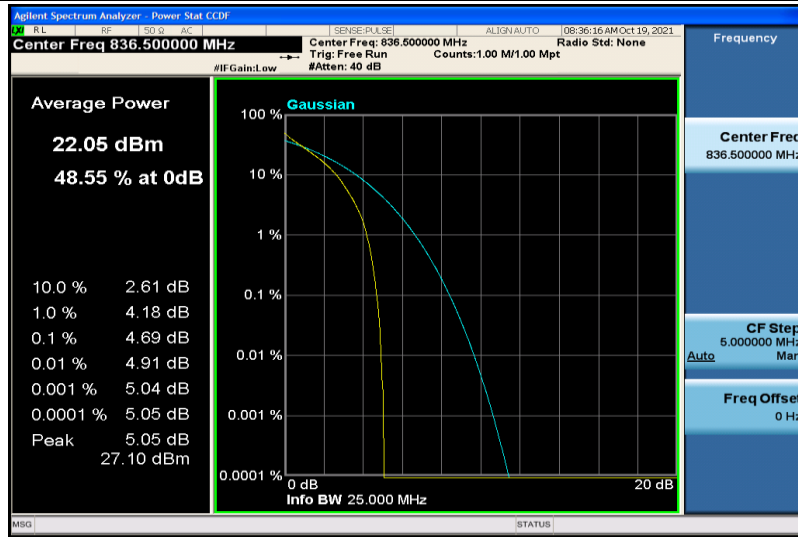

Band4-20MHz-16QAM-20175-1RB#0

Band4-20MHz-16QAM-20175-100RB#0

Band4-20MHz-16QAM-20300-1RB#0

Band4-20MHz-16QAM-20300-100RB#0

Band5-1.4MHz-QPSK-20407-1RB#0

Band5-1.4MHz-QPSK-20407-6RB#0

Band5-1.4MHz-QPSK-20525-1RB#0