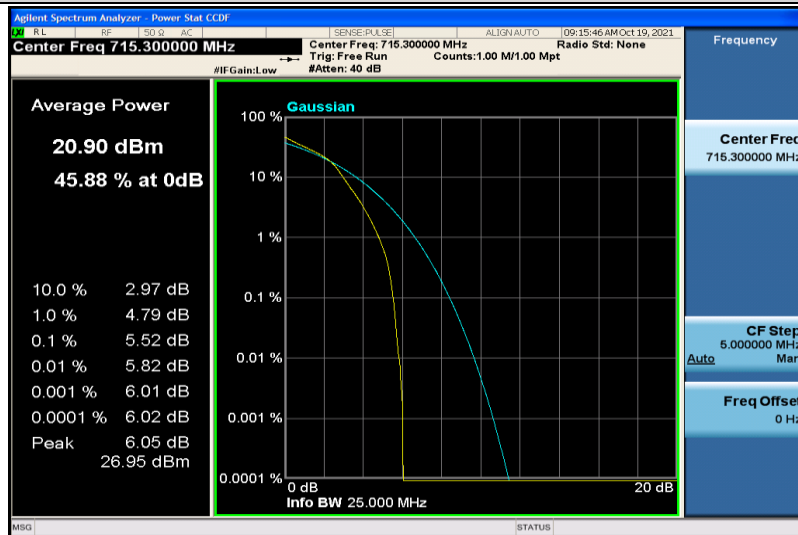

Band12-1.4MHz-16QAM-23173-1RB#0

Band12-1.4MHz-16QAM-23173-6RB#0