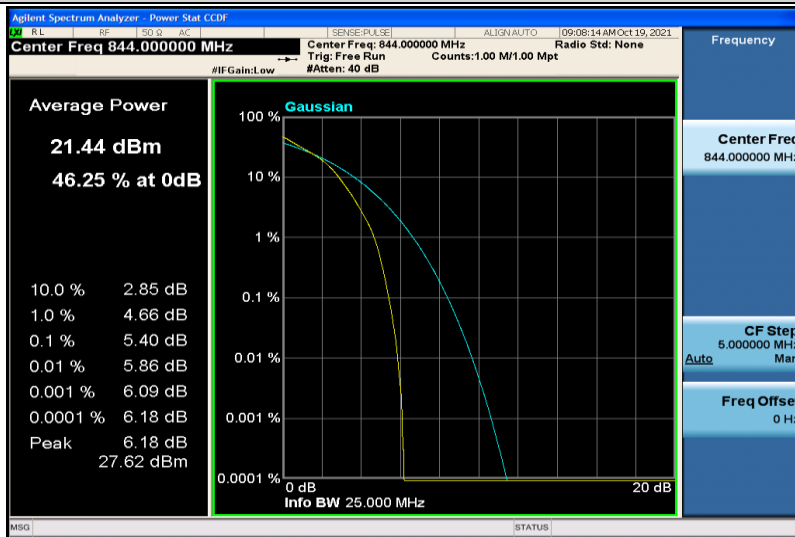

Band5-10MHz-16QAM-20450-1RB#0

Band5-10MHz-16QAM-20450-50RB#0

Band5-10MHz-16QAM-20525-1RB#0

Band5-10MHz-16QAM-20525-50RB#0

Band5-10MHz-16QAM-20600-1RB#0

Band5-10MHz-16QAM-20600-50RB#0

Band12-1.4MHz-QPSK-23017-1RB#0