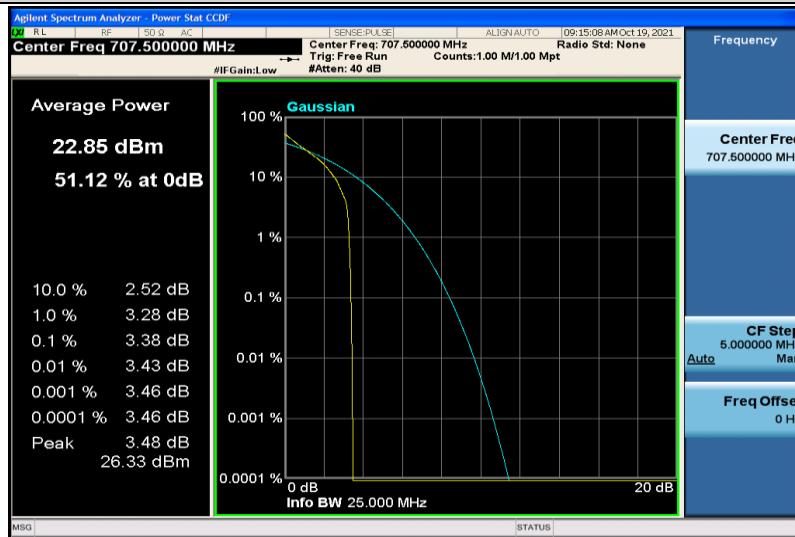

Band12-1.4MHz-QPSK-23017-6RB#0

Band12-1.4MHz-QPSK-23095-1RB#0