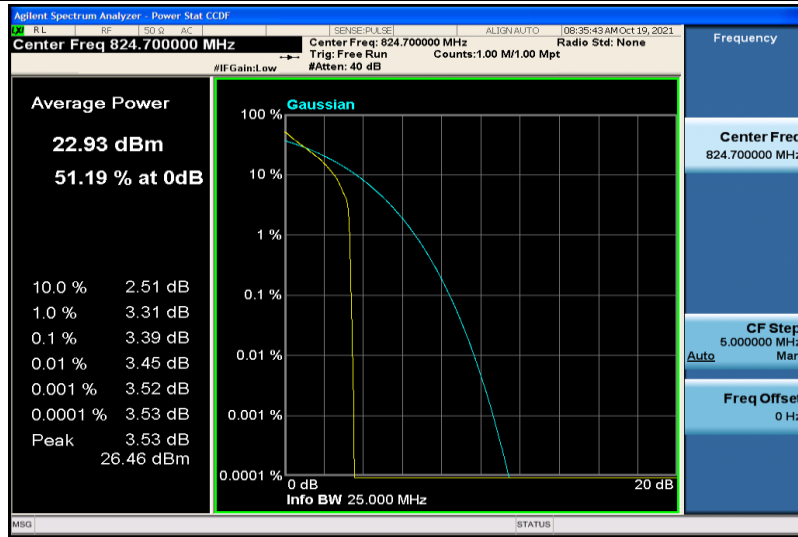

Band4-20MHz-16QAM-20175-1RB#0

Band4-20MHz-16QAM-20175-100RB#0

Band4-20MHz-16QAM-20300-1RB#0

Band4-20MHz-16QAM-20300-100RB#0

Band5-1.4MHz-QPSK-20407-1RB#0

Band5-1.4MHz-QPSK-20407-6RB#0

Band5-1.4MHz-QPSK-20525-1RB#0