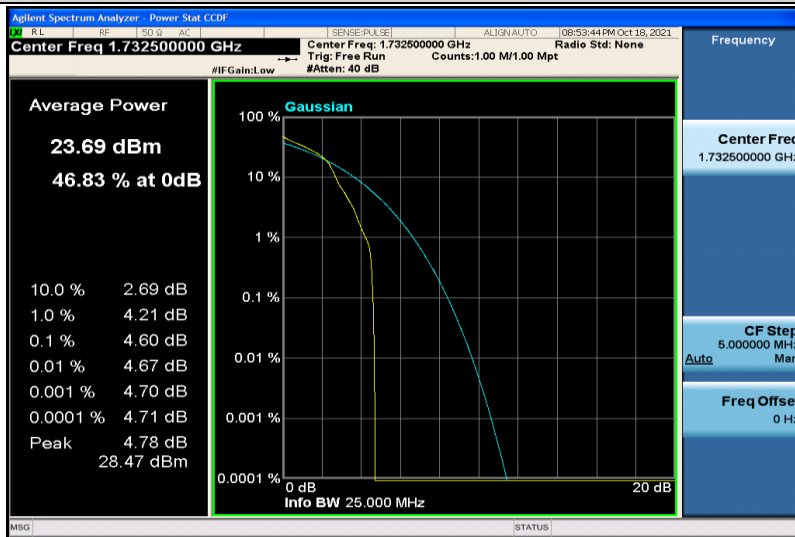

Band4-1.4MHz-16QAM-19957-6RB#0

Band4-1.4MHz-16QAM-20175-1RB#0