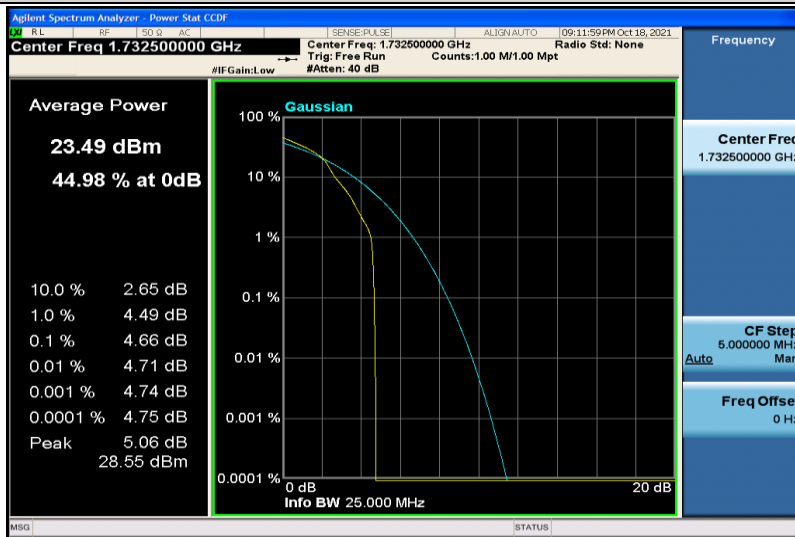

Band4-5MHz-16QAM-19975-25RB#0

Band4-5MHz-16QAM-20175-1RB#0