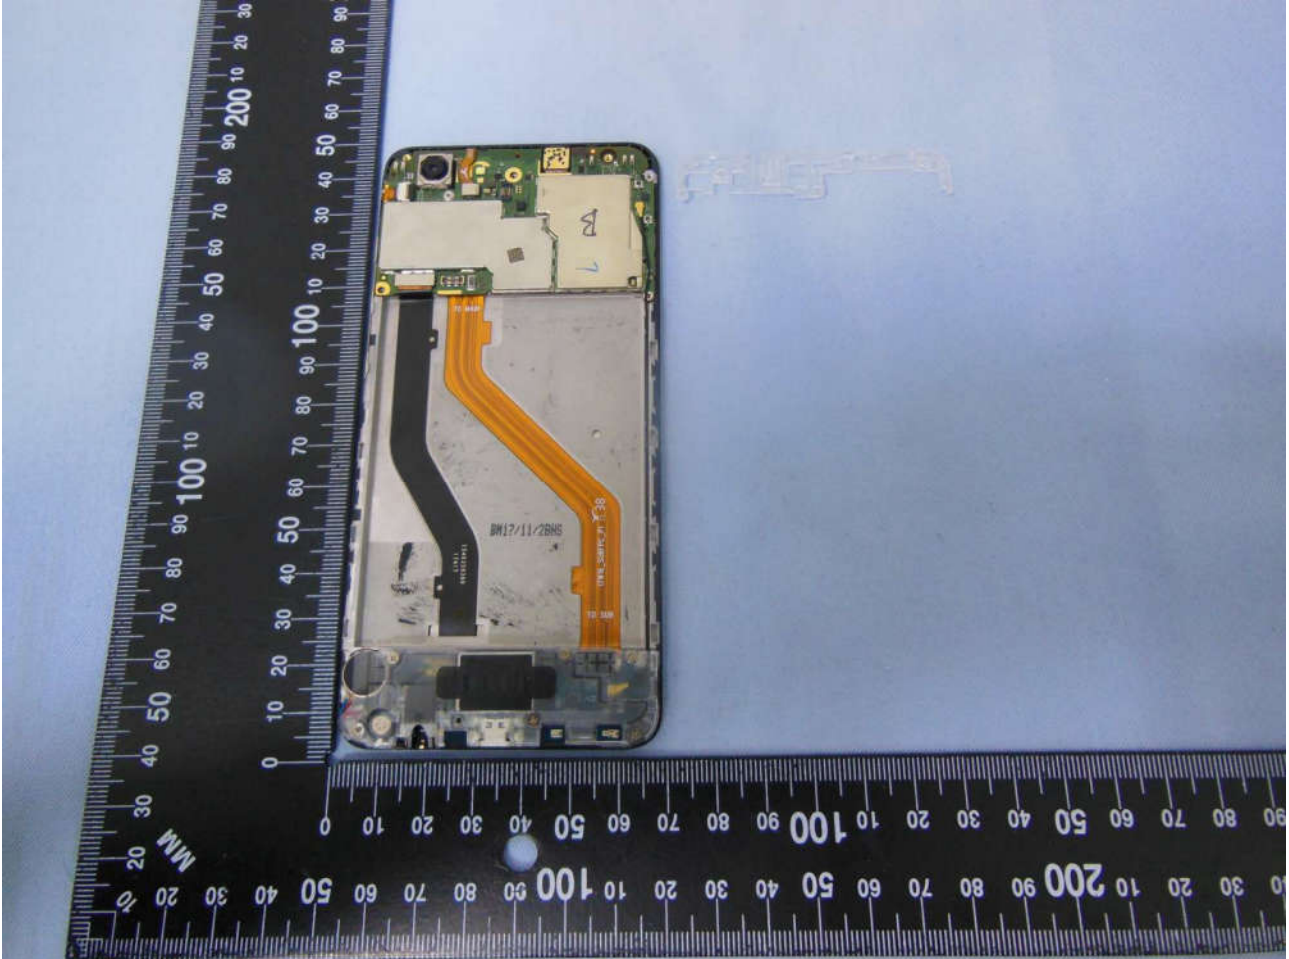

Brand Name: G7; Model Name: PLUS 8