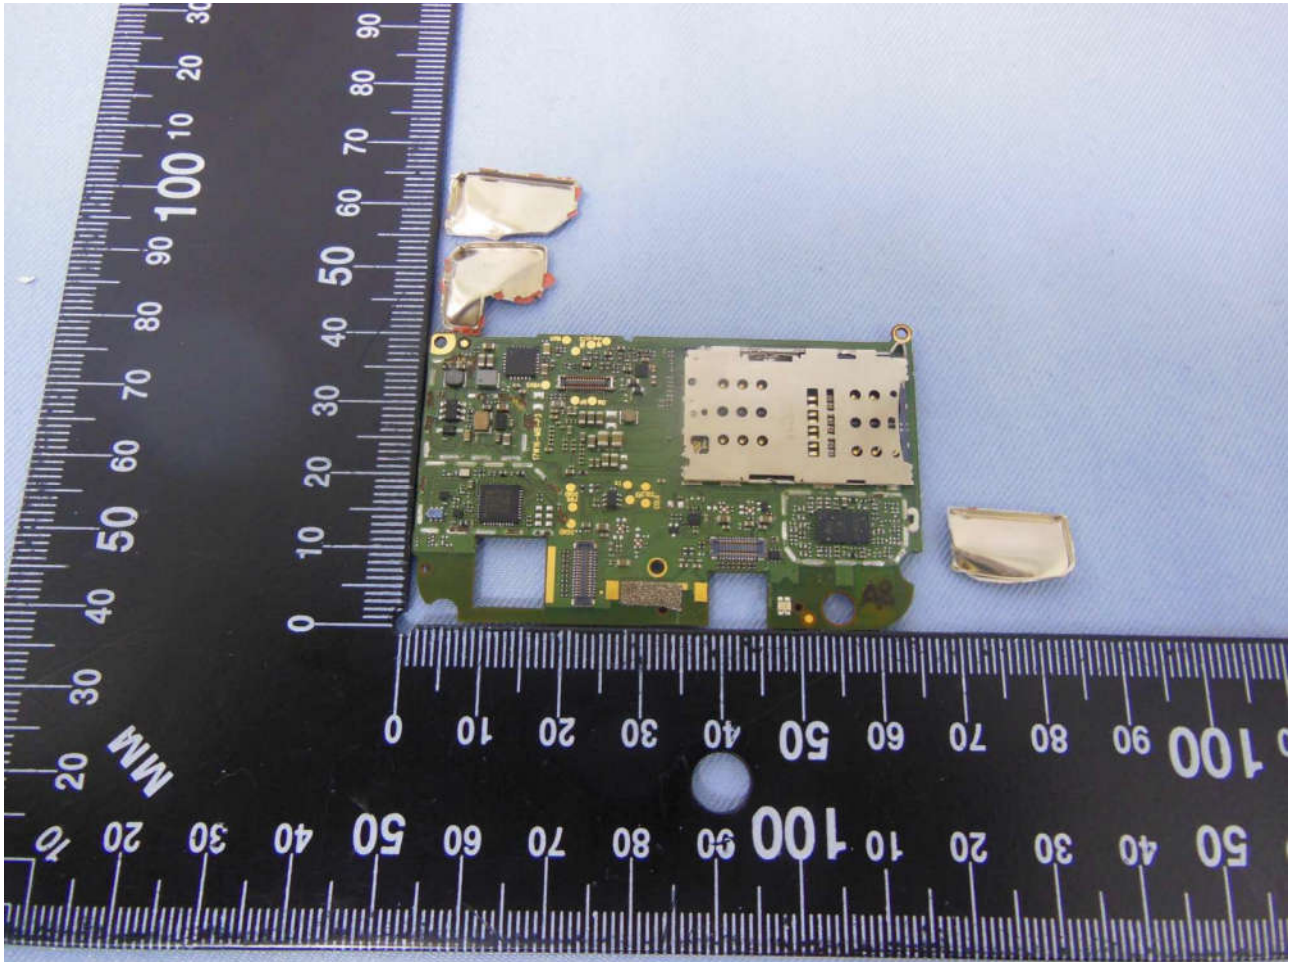

Brand Name: G7; Model Name: PLUS 8