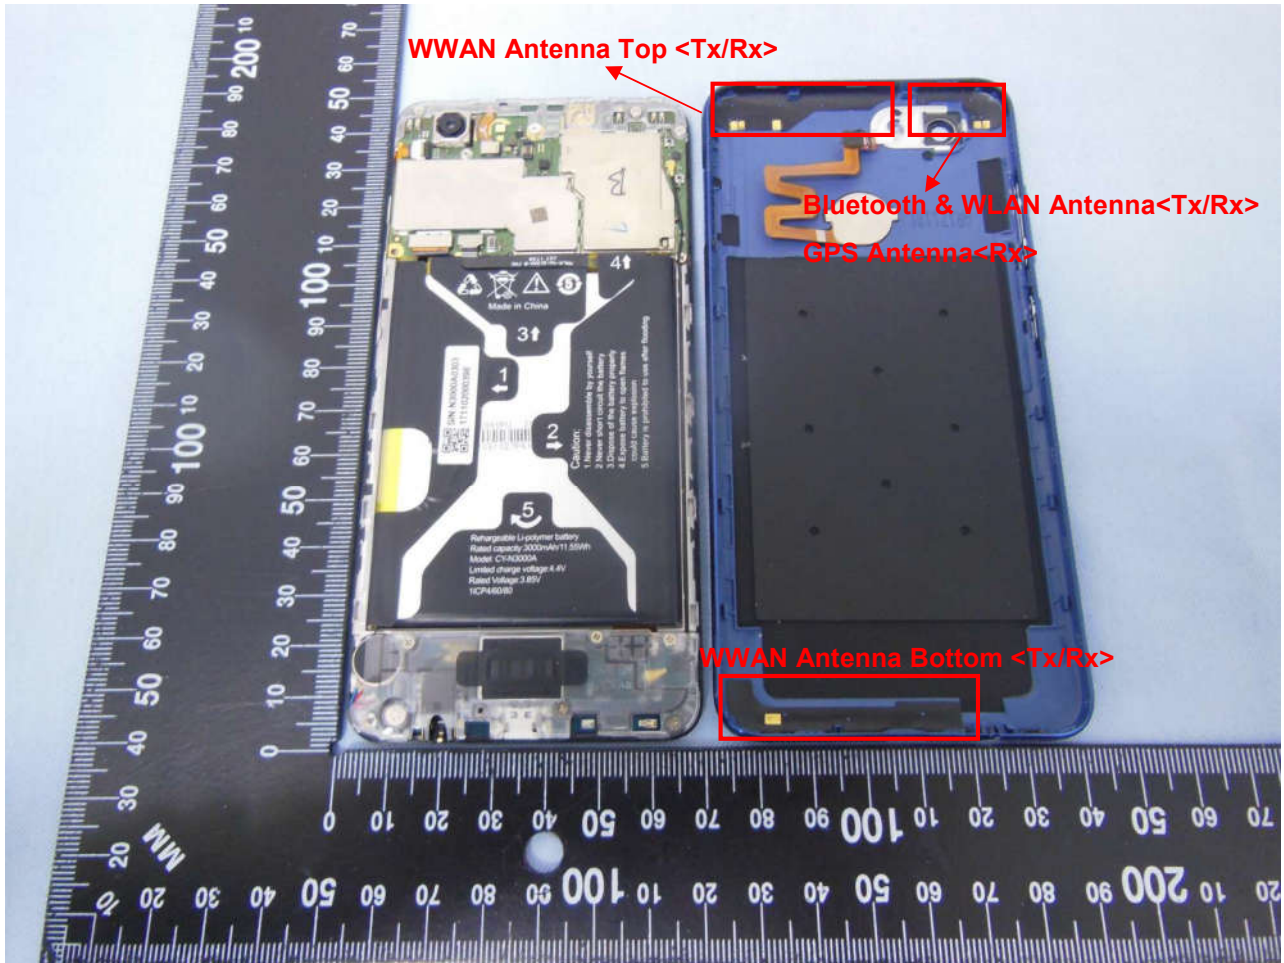

3. Internal Photograph of EUT

Brand Name: G7; Model Name: PLUS 8

Note:

Specification of Antenna	
WWAN Antenna Top	Support WCDMA Band V
WWAN Antenna Bottom	Support GSM 850/1900, WCDMA Band II, LTE Band 2/4/7