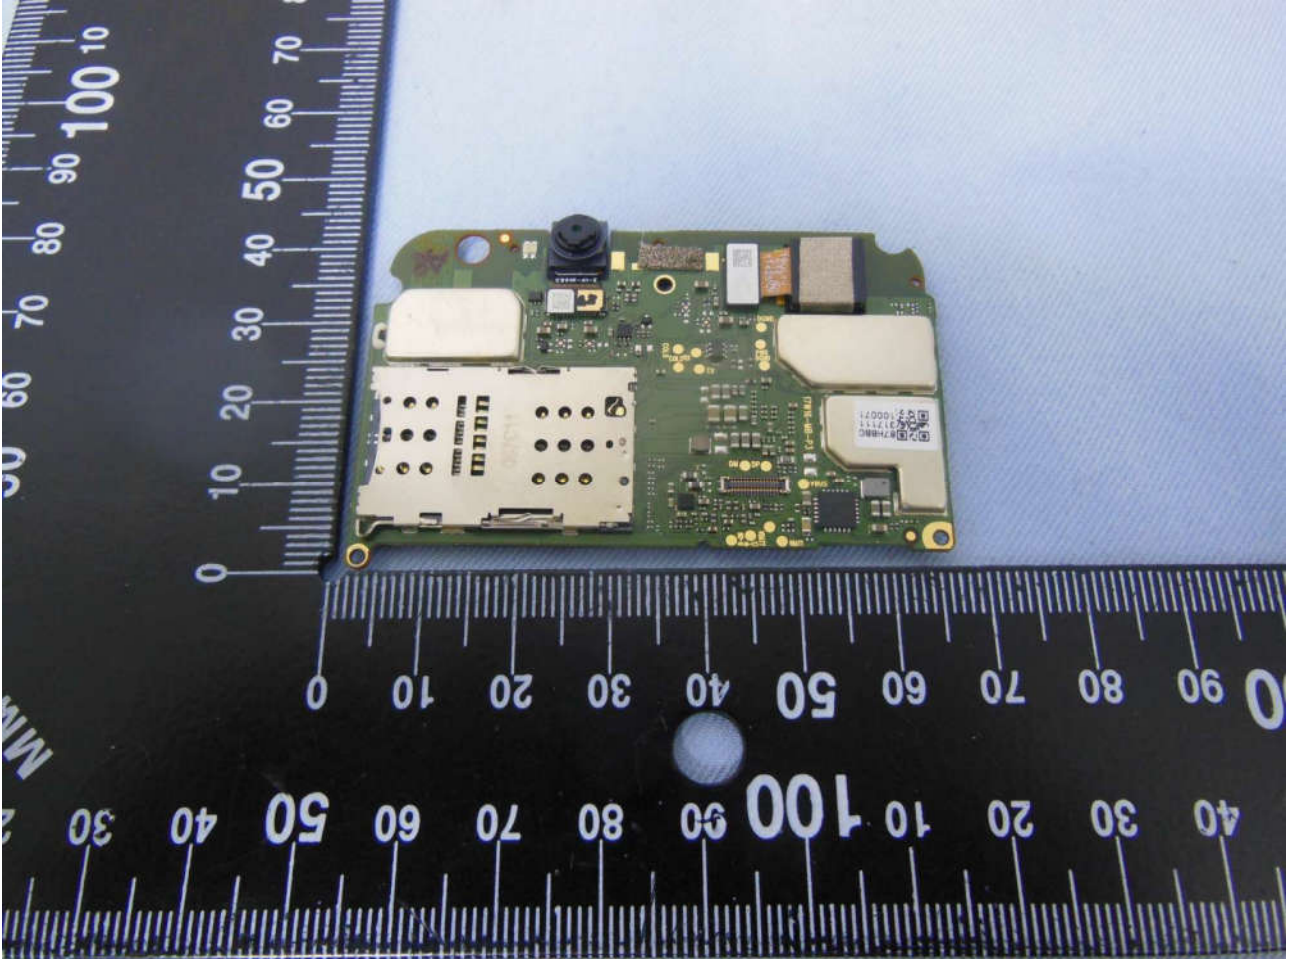

Brand Name: G7; Model Name: PLUS 8