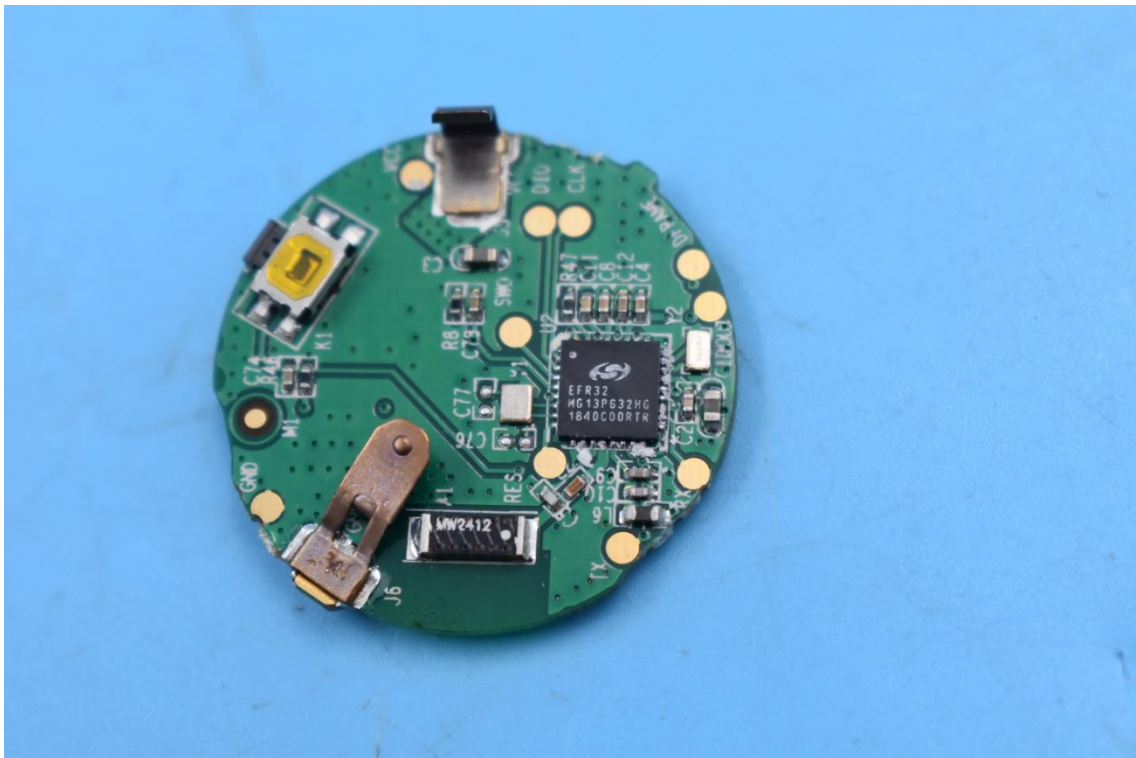

FCC ID:2AJZ4-KPKEY

IC:23777-KPKEY

Internal Photos

1. EUT uncover view

2. Antenna view