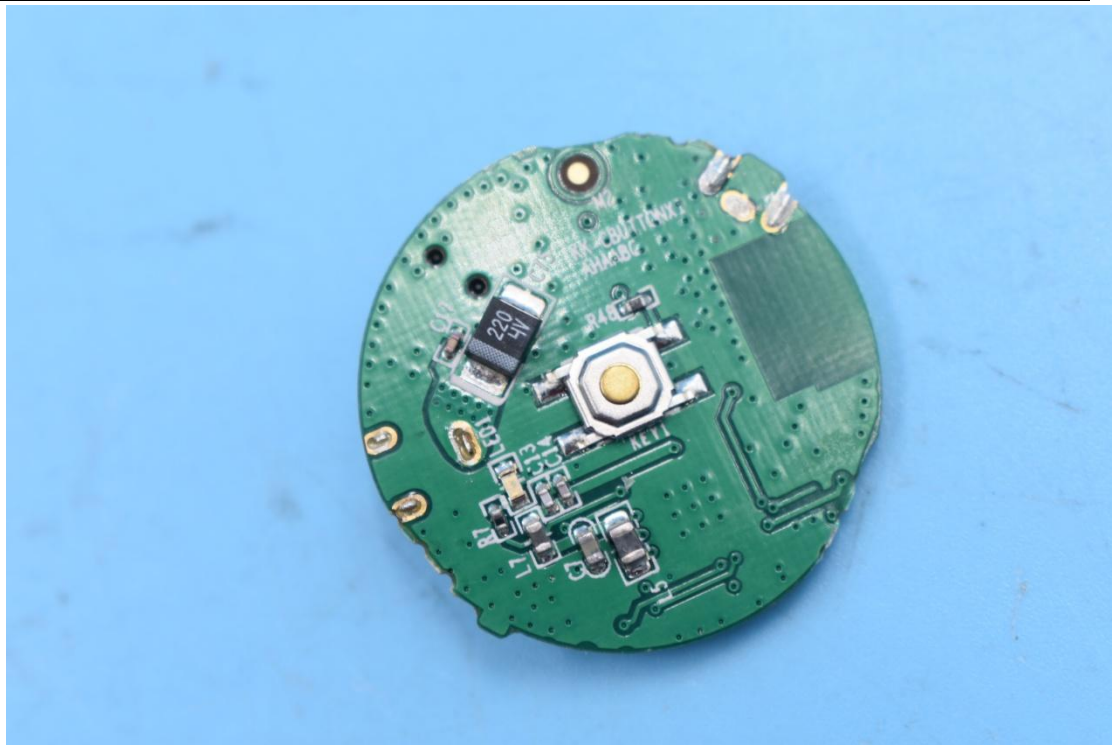

FCC ID:2AJZ4-KPKEY

IC:23777-KPKEY

Internal Photos

1. EUT uncover view

2. Antenna view