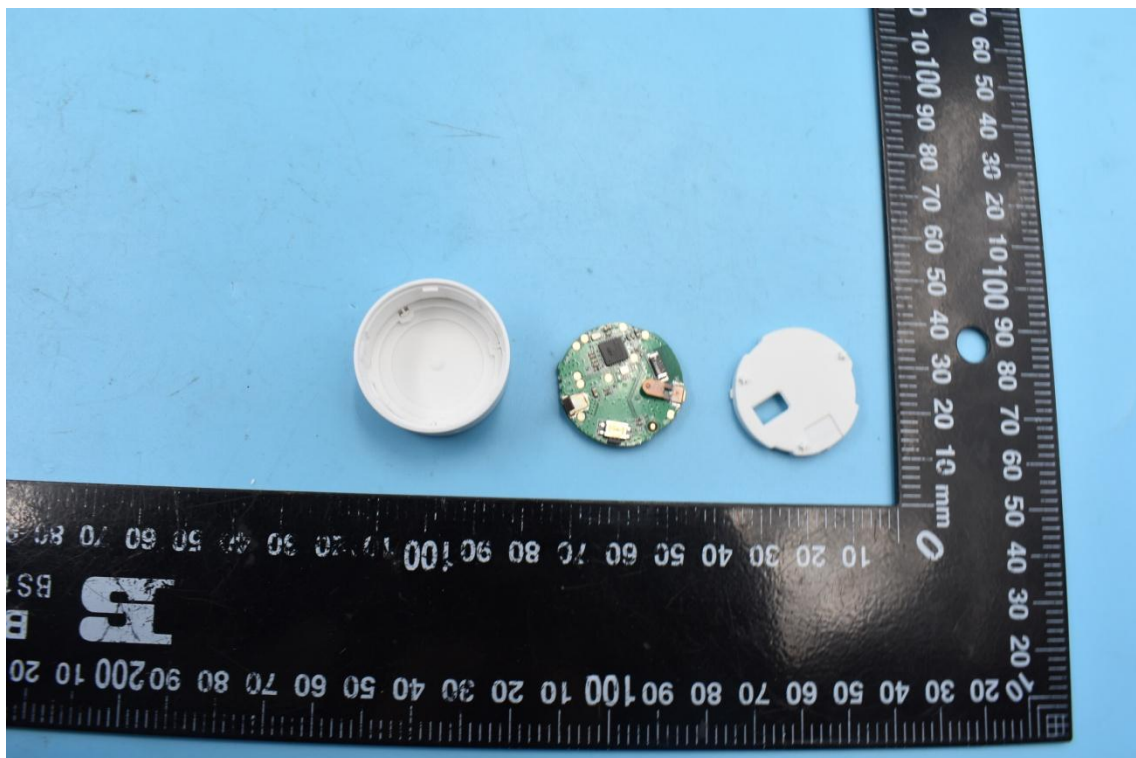

FCC ID:2AJZ4-KPKEY

IC:23777-KPKEY

Internal Photos

1. EUT uncover view

2. Antenna view