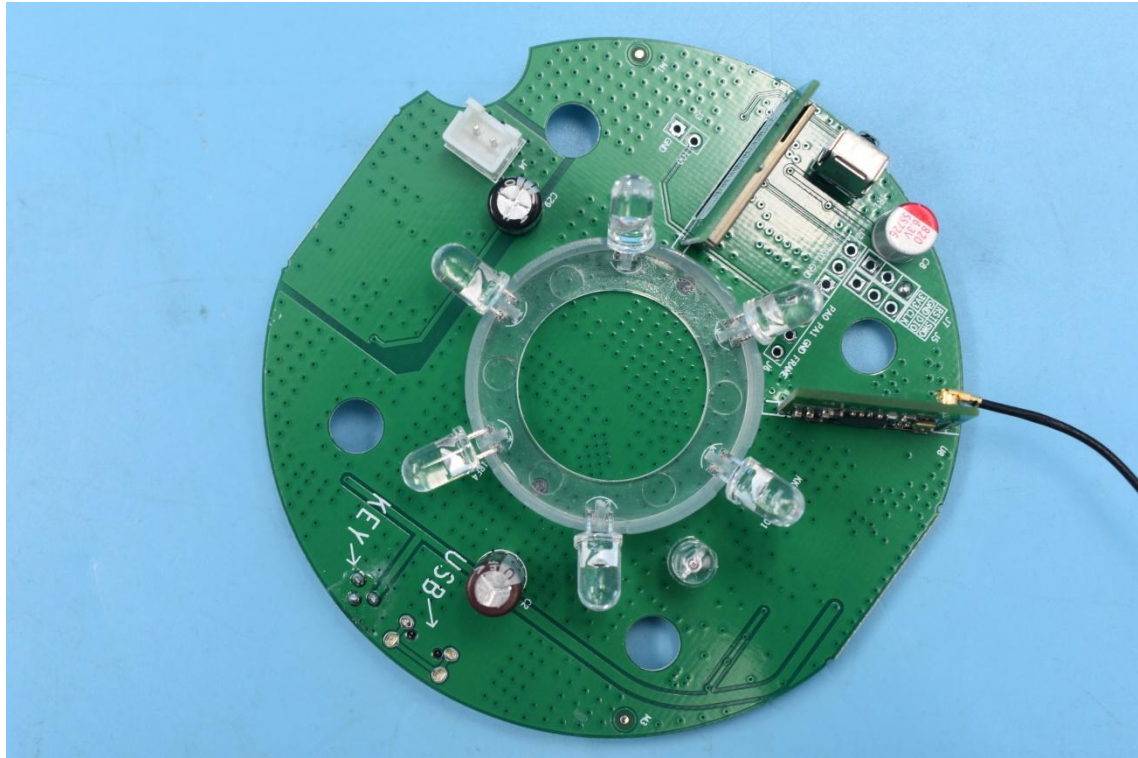

Model Name: Kit Pro-Hub

FCC ID:2AJZ4-KPHUB IC:23777-KPHUB

Internal Photos

1. EUT uncover view

2. Antenna view