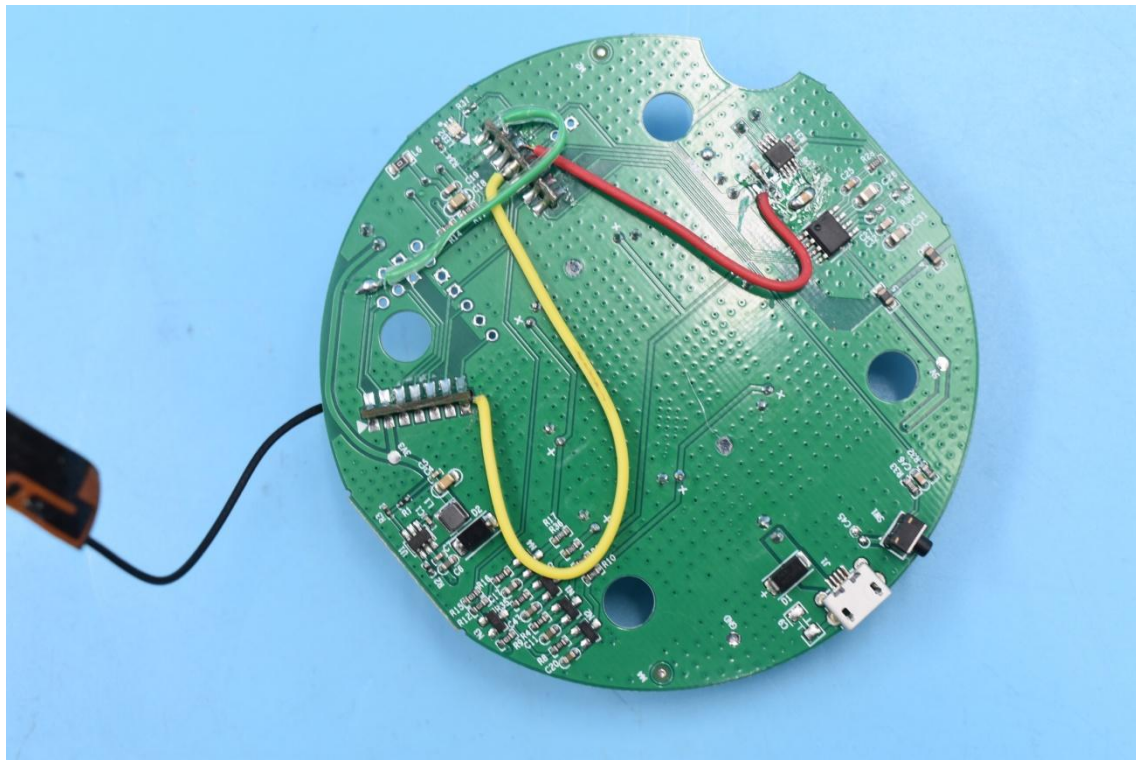

Model Name: Kit Pro-Hub

FCC ID:2AJZ4-KPHUB IC:23777-KPHUB

Internal Photos

1. EUT uncover view

2. Antenna view