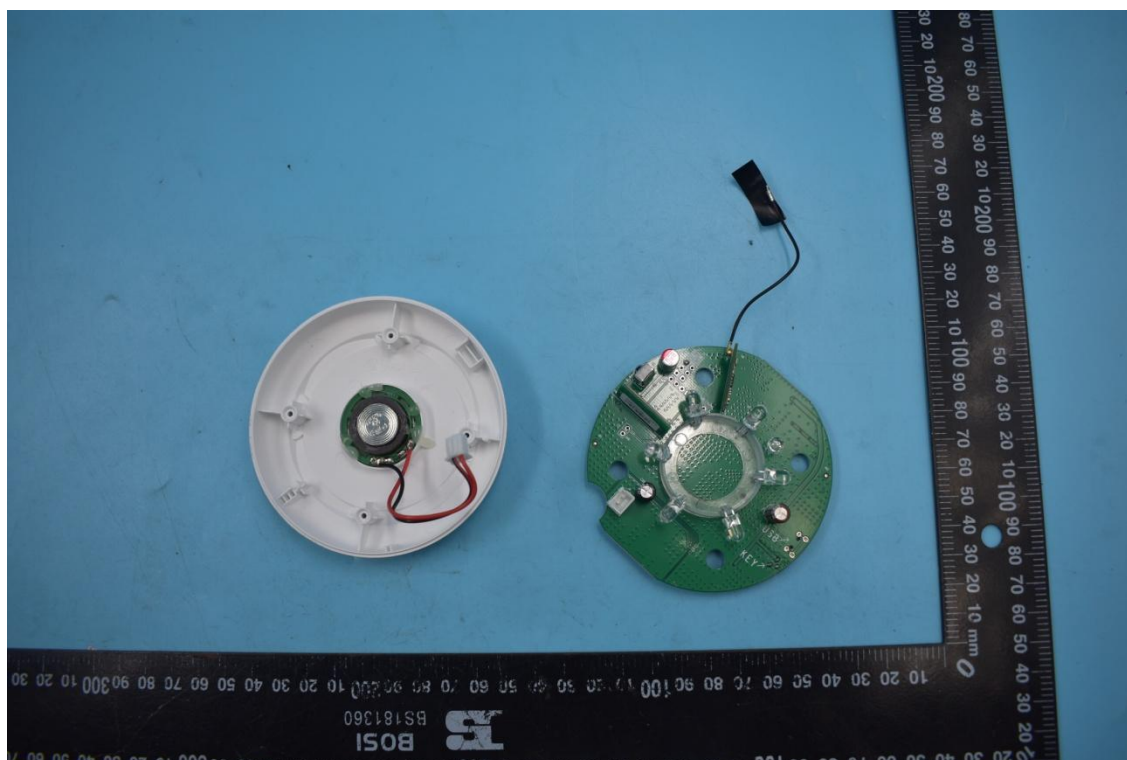

Model Name: Kit Pro-Hub

FCC ID:2AJZ4-KPHUB IC:23777-KPHUB

Internal Photos

1. EUT uncover view

2. Antenna view