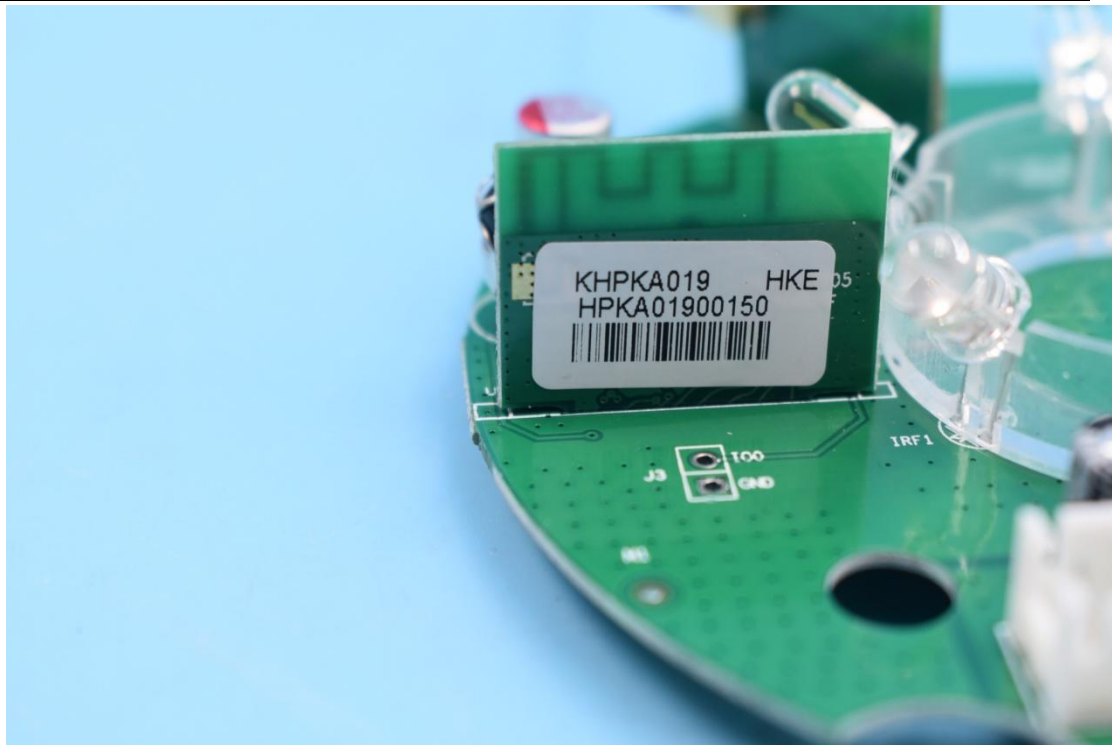

Model Name: Kit Pro-Hub

FCC ID:2AJZ4-KPHUB IC:23777-KPHUB

Internal Photos

1. EUT uncover view

2. Antenna view