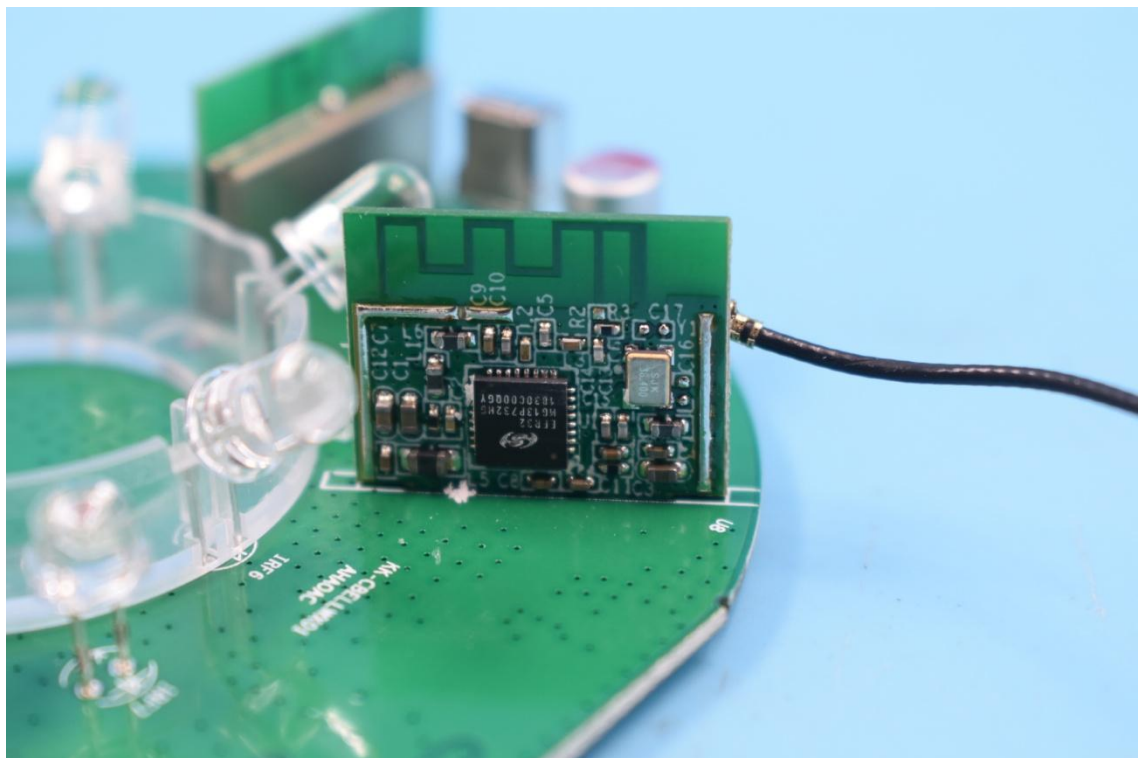

Model Name: Kit Pro-Hub

FCC ID:2AJZ4-KPHUB IC:23777-KPHUB

Internal Photos

1. EUT uncover view

2. Antenna view