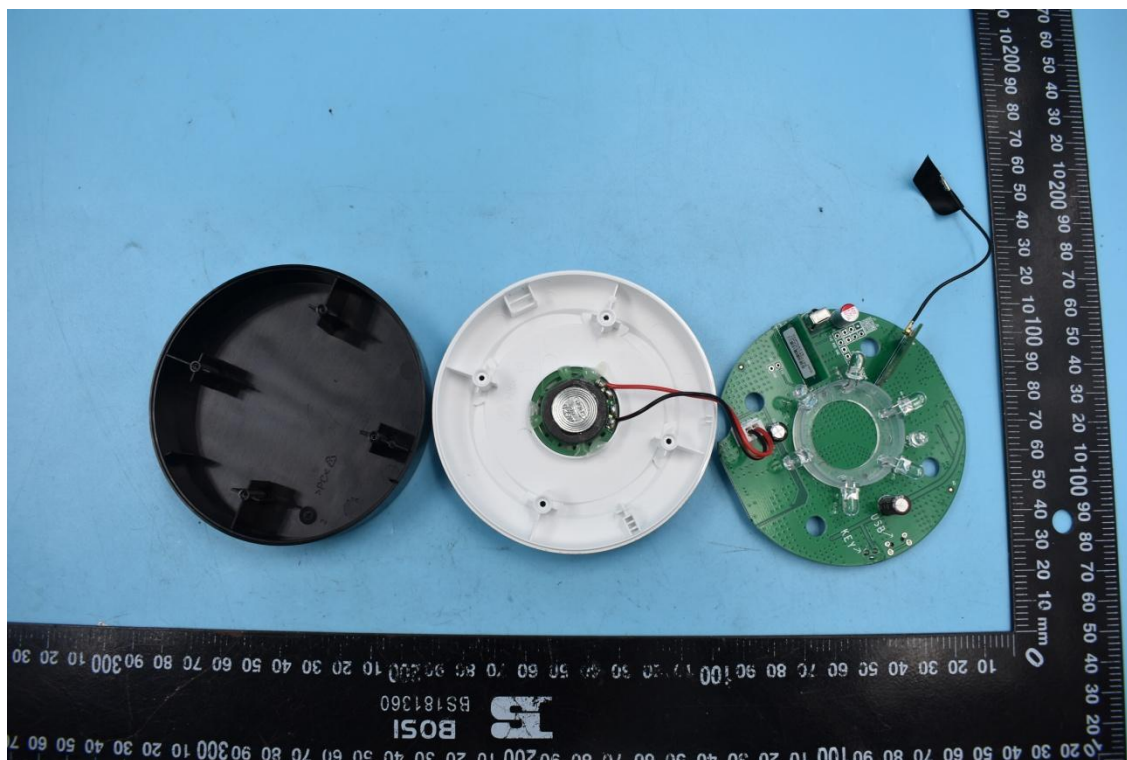

Model Name: Kit Pro-Hub

FCC ID:2AJZ4-KPHUB IC:23777-KPHUB

Internal Photos

1. EUT uncover view

2. Antenna view