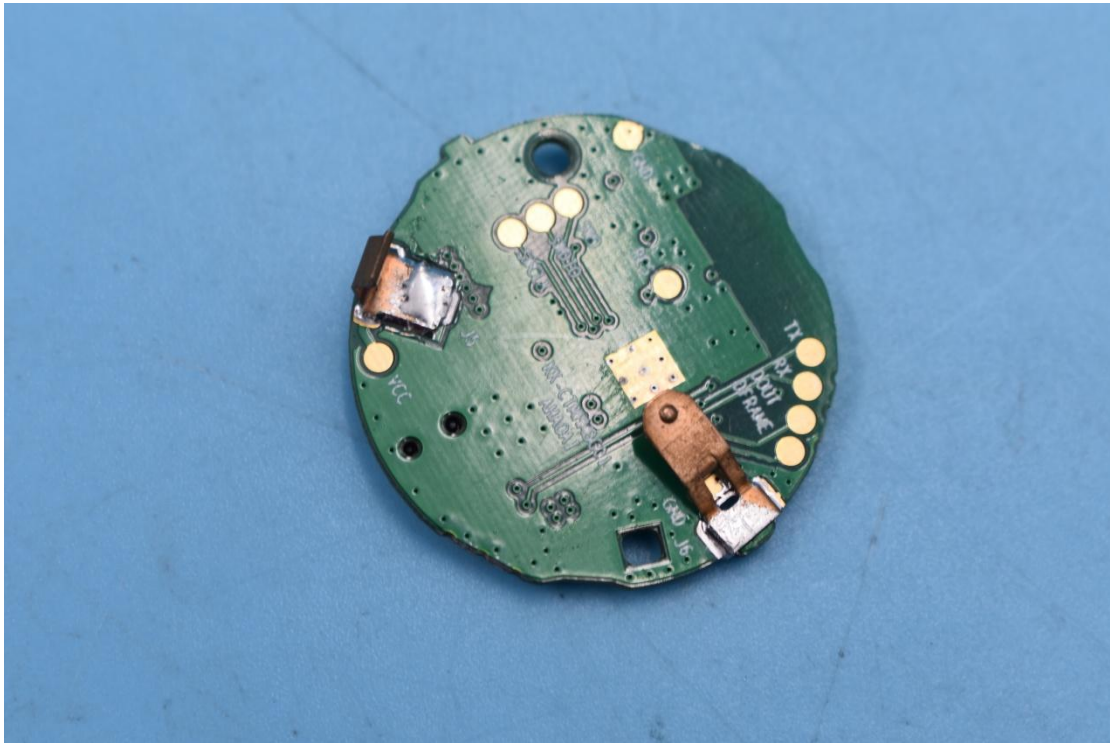

FCC ID: 2AJZ4-KPFT

IC: 23777-KPFT

Internal Photos

1. EUT uncover view

2. Antenna view