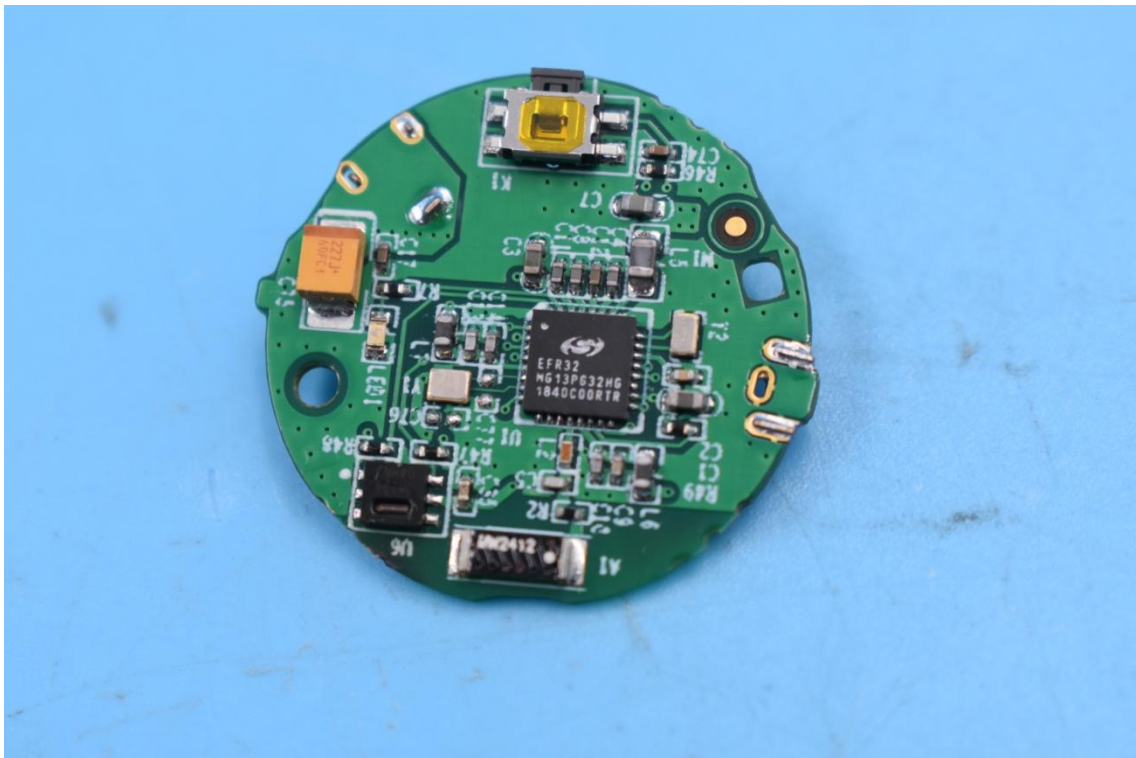

FCC ID: 2AJZ4-KPFT

IC: 23777-KPFT

Internal Photos

1. EUT uncover view

2. Antenna view