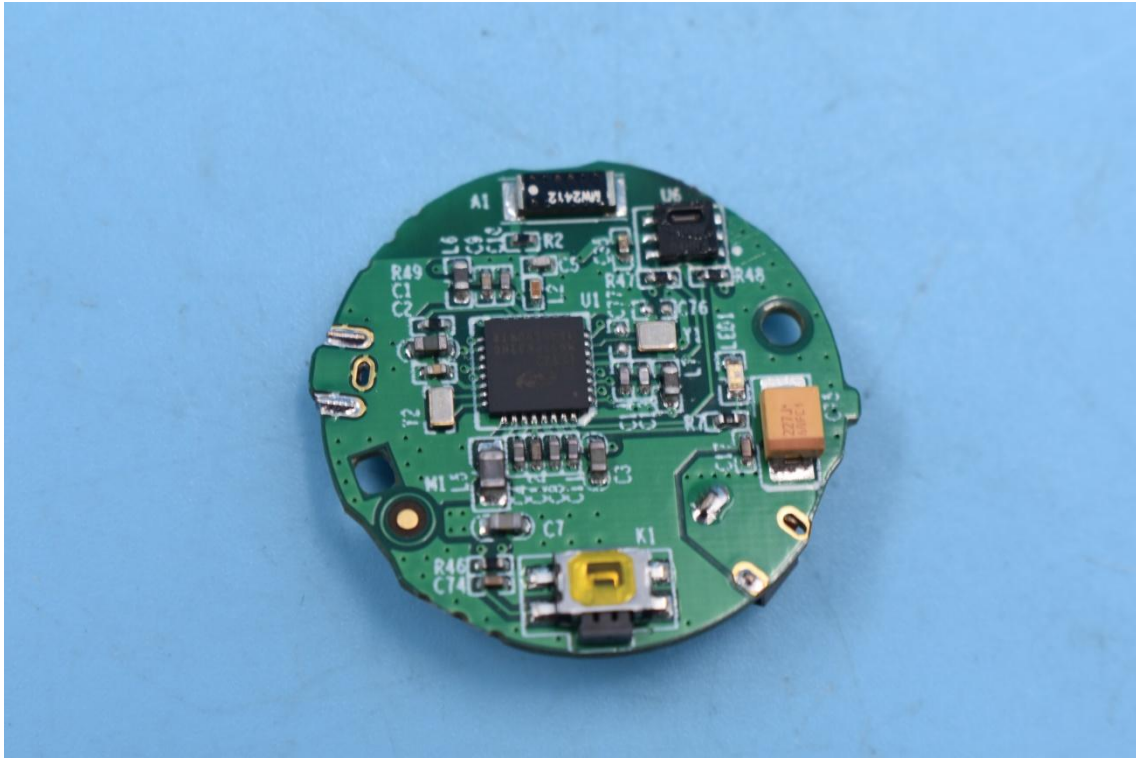

FCC ID: 2AJZ4-KPFT

IC: 23777-KPFT

Internal Photos

1. EUT uncover view

2. Antenna view