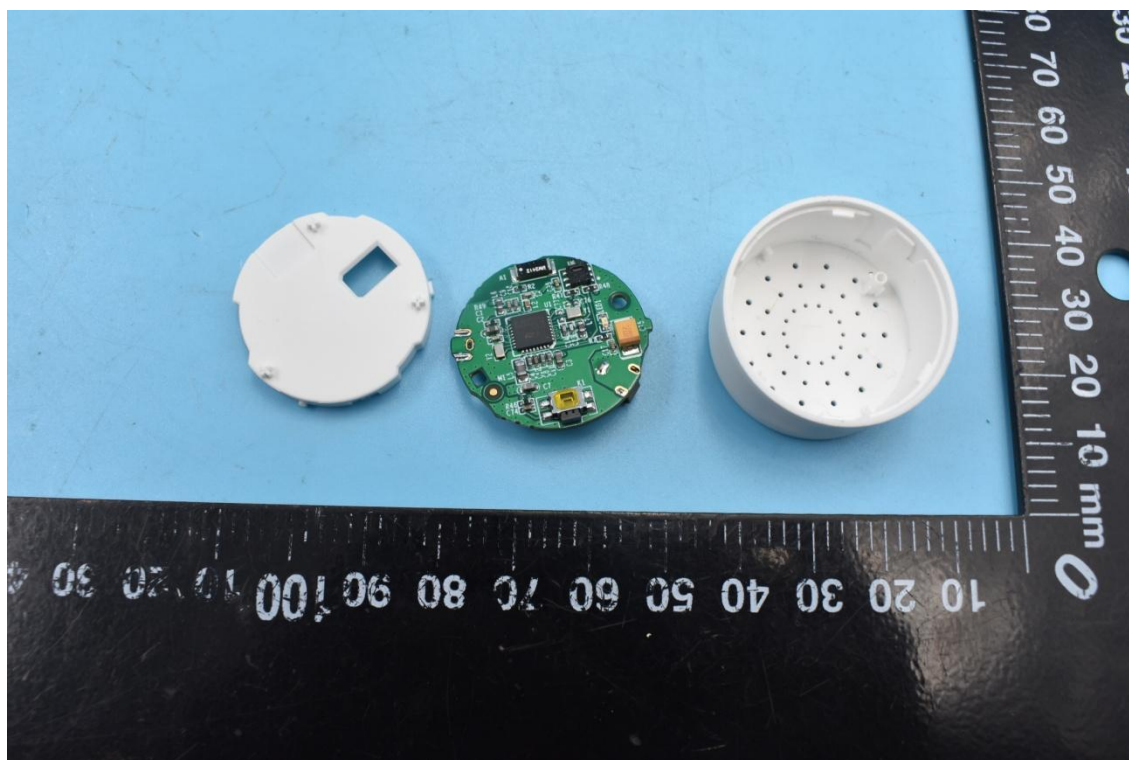

FCC ID: 2AJZ4-KPFT

IC: 23777-KPFT

Internal Photos

1. EUT uncover view

2. Antenna view