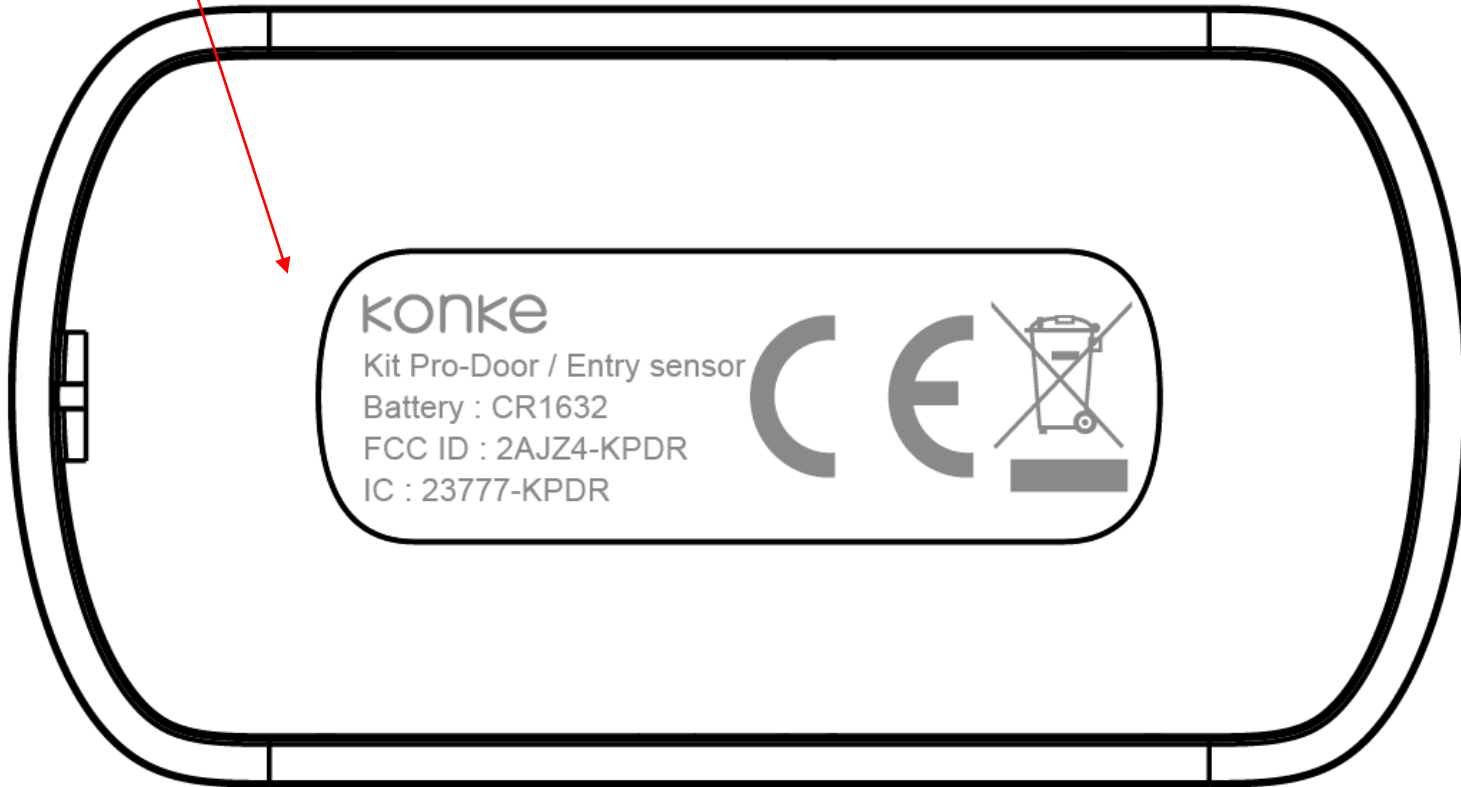

Label & Label location

konke

Kit Pro-Door / Entry sensor

Battery : CR1632

FCC ID : 2AJZ4-KPDR

IC : 23777-KPDR