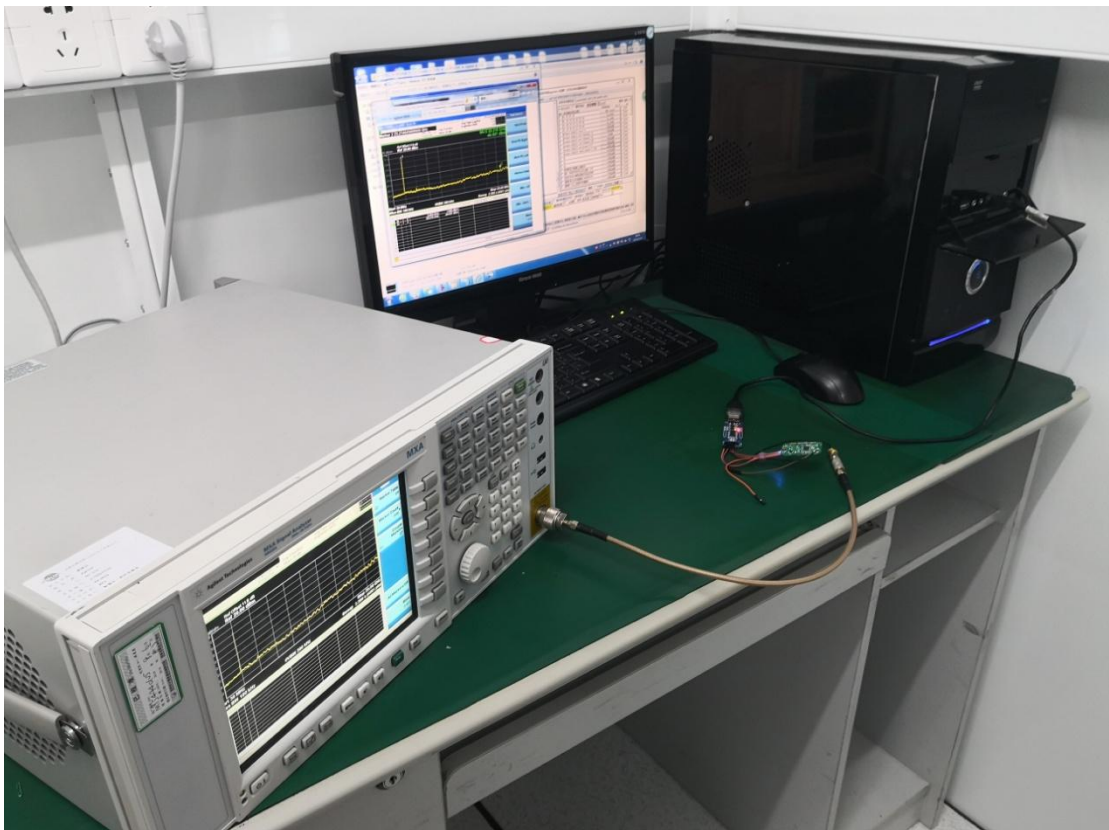

FCC ID:2AJZ4-KPDR

IC:23777-KPDR

Test Setup Photos

1. Radiated emission (9KHz-30MHz)

2. Radiated emission (30MHz-1GHz)

3. Radiated emission (above 1GHz)

4. RF measurement Setup

(Zigbee)