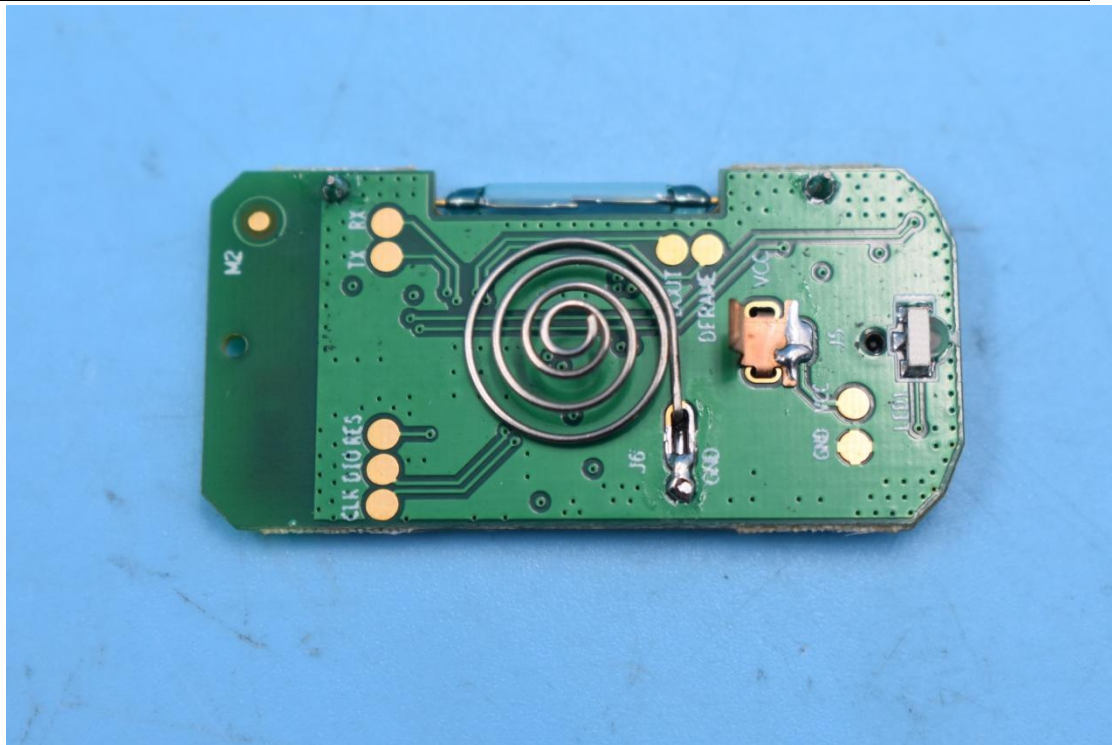

FCC ID:2AJZ4-KPDR

IC:23777-KPDR

## Internal Photos

### 1. EUT uncover view

2. Antenna view