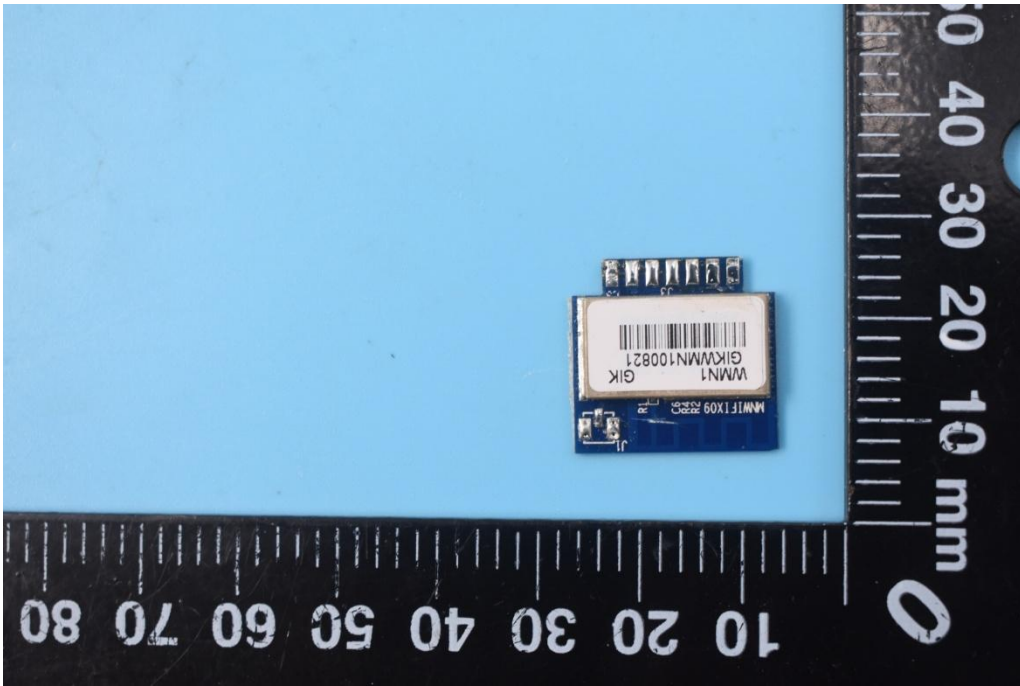

FCC ID: 2AJZ4-HUBRC

Internal Photos

1. EUT uncover view

2. Mainboard front view

### 3. Mainboard rear view

### 4. WIFI antenna view