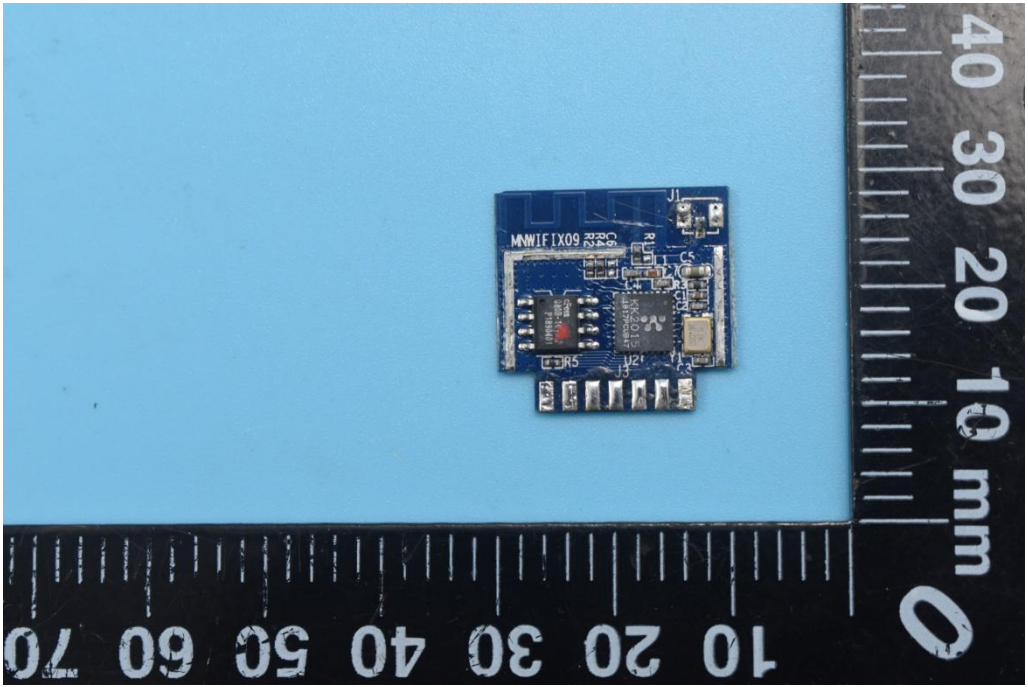

FCC ID: 2AJZ4-HUBRC

Internal Photos

1. EUT uncover view

2. Mainboard front view

### 3. Mainboard rear view

### 4. WIFI antenna view