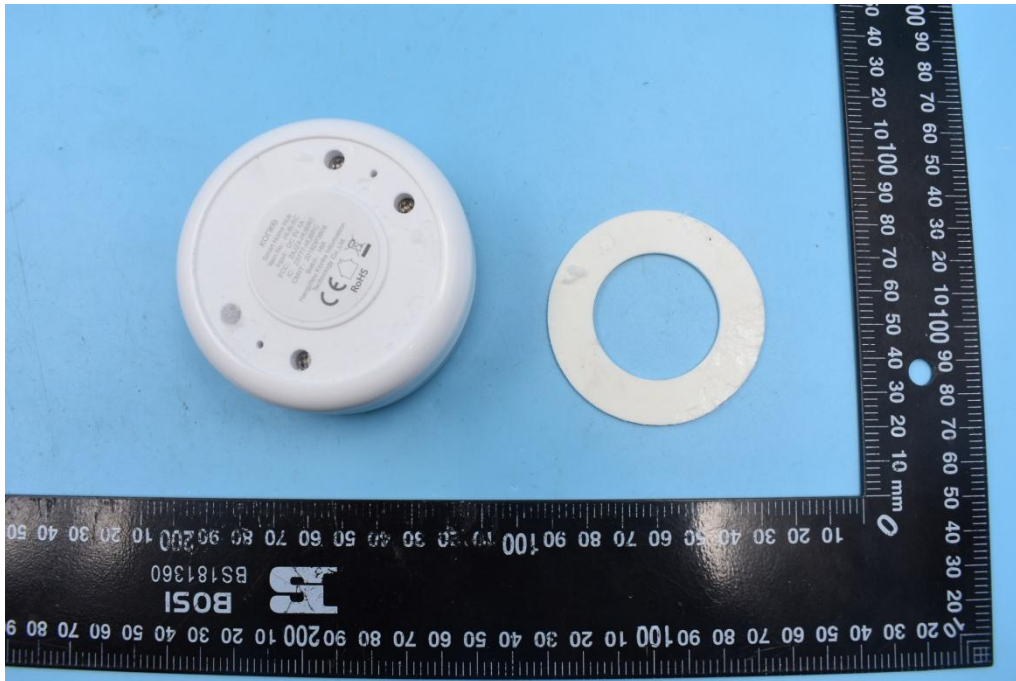

FCC ID: 2AJZ4-HUBRC

Internal Photos

1. EUT uncover view

2. Mainboard front view

### 3. Mainboard rear view

### 4. WIFI antenna view