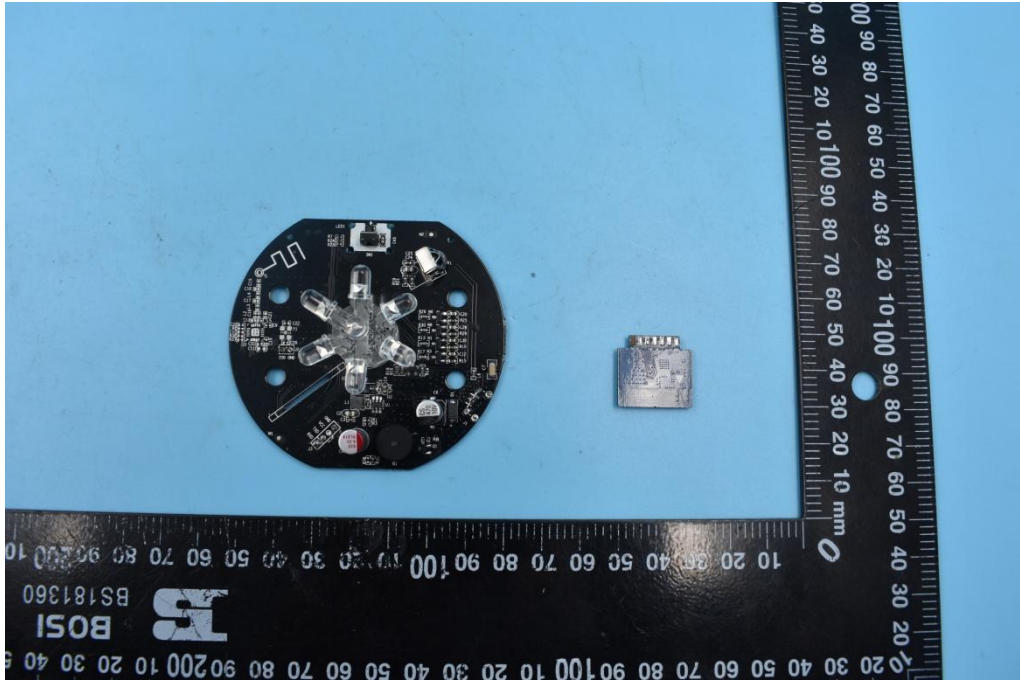

FCC ID: 2AJZ4-HUBRC

Internal Photos

1. EUT uncover view

2. Mainboard front view

### 3. Mainboard rear view

### 4. WIFI antenna view