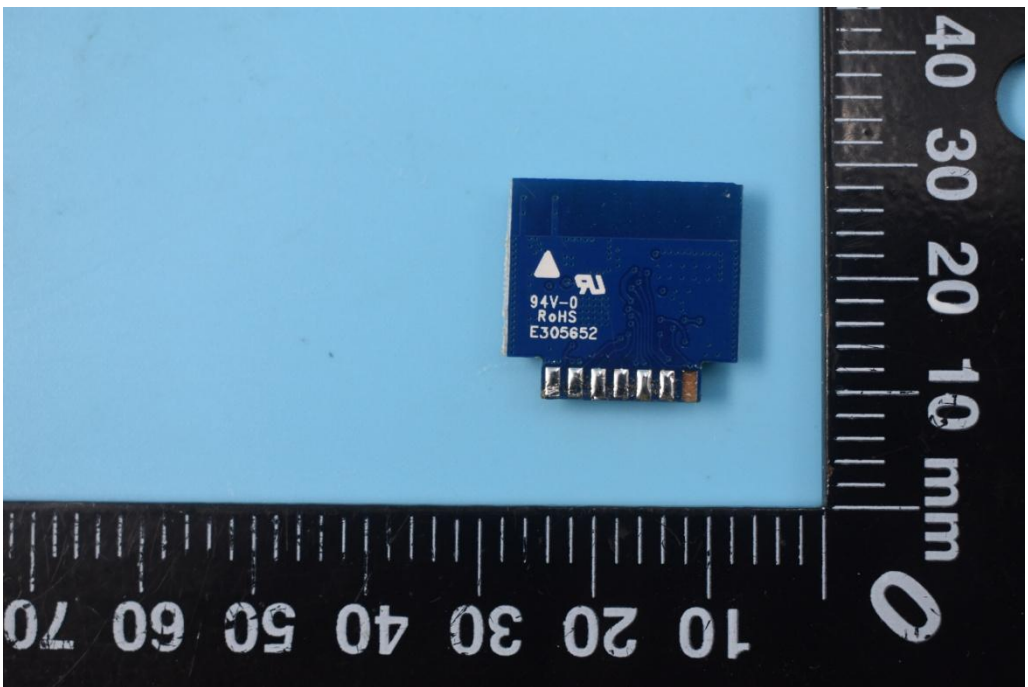

FCC ID: 2AJZ4-HUBRC

Internal Photos

1. EUT uncover view

2. Mainboard front view

### 3. Mainboard rear view

### 4. WIFI antenna view