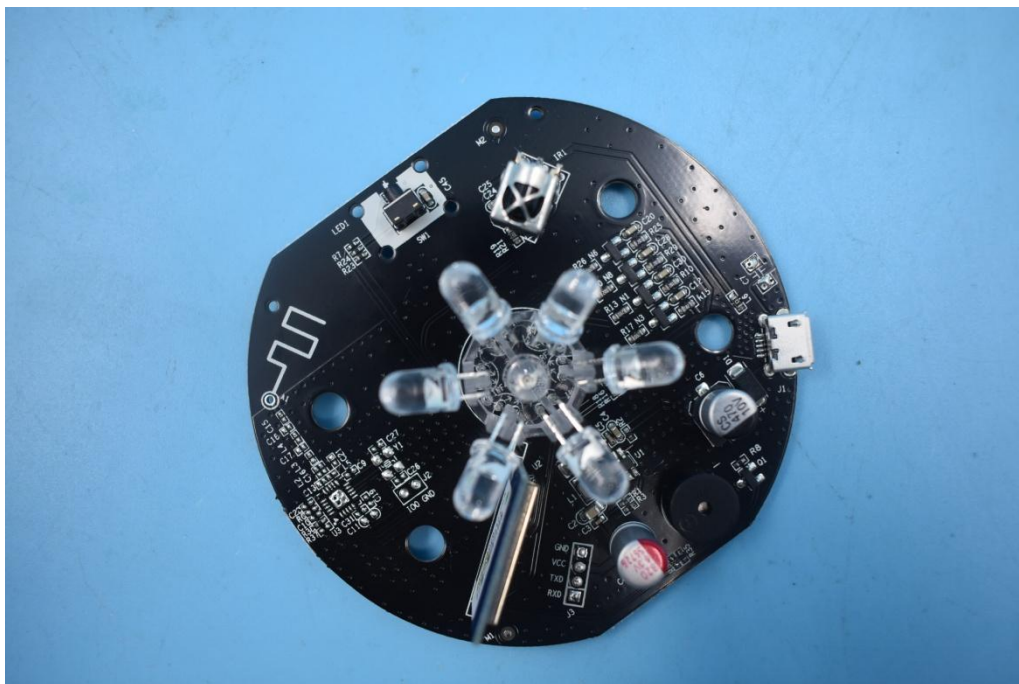

FCC ID: 2AJZ4-HUBRC

Internal Photos

1. EUT uncover view

2. Mainboard front view

### 3. Mainboard rear view

### 4. WIFI antenna view