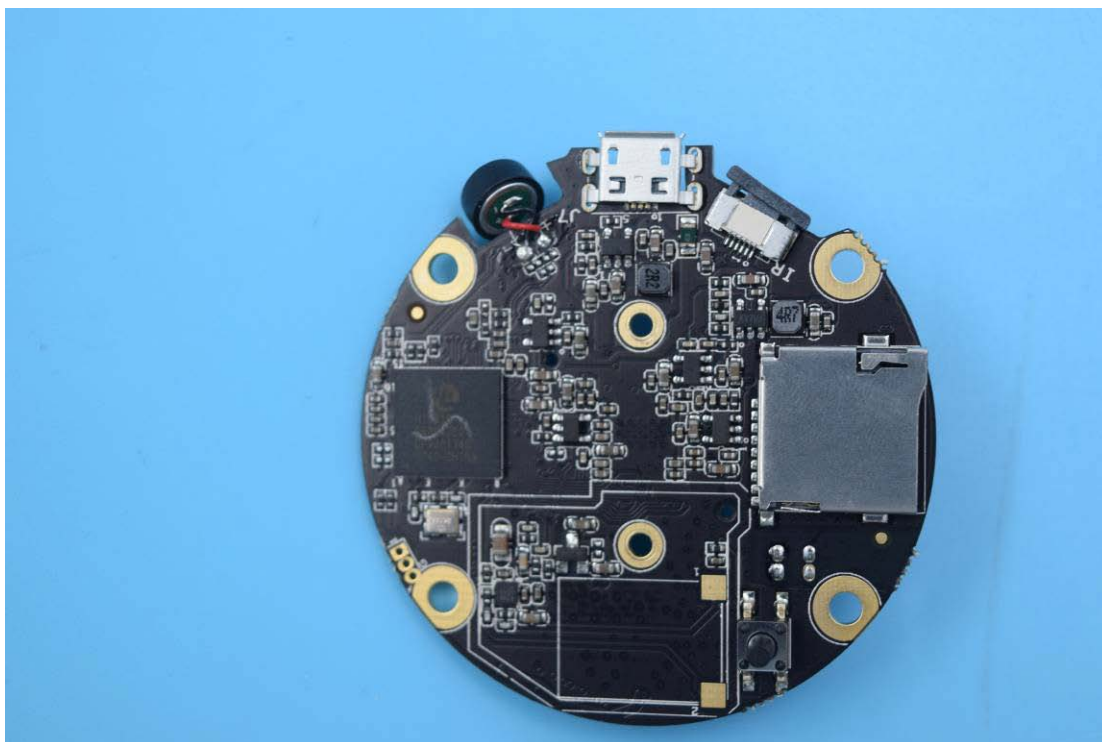

FCC ID: 2AJZ4-CAM1080CUA

## Internal Photos

## 2. Mainboard front view

#### 4. WIFI antenna view