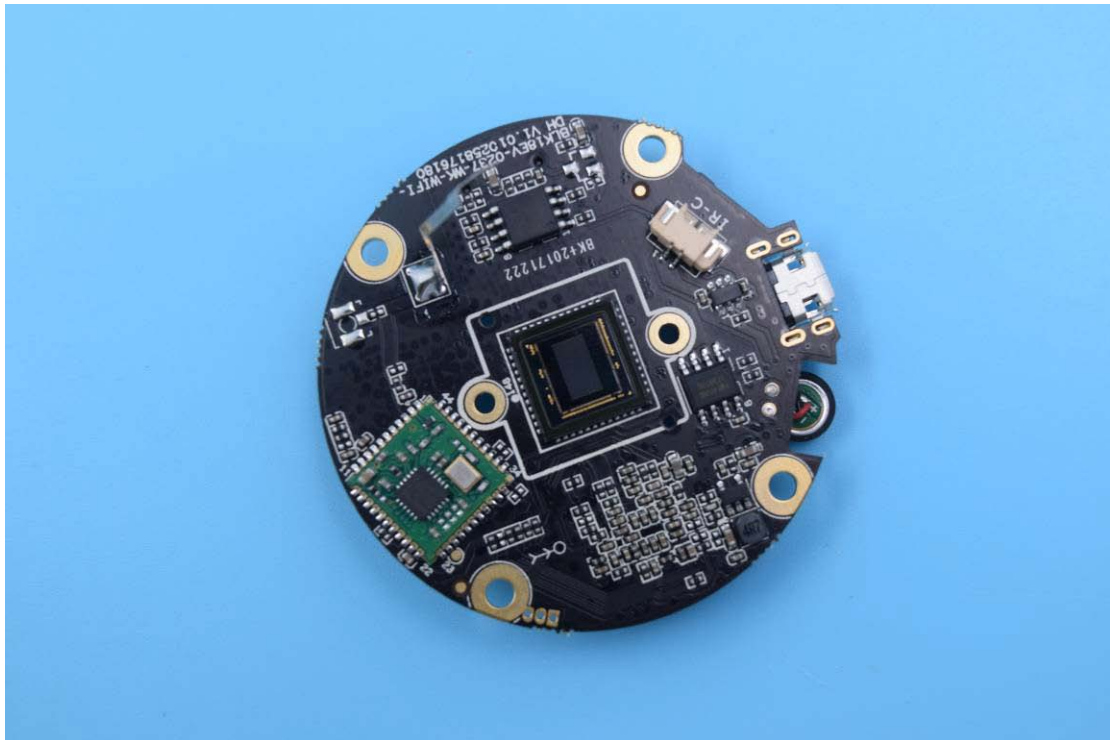

3. Mainboard rear view