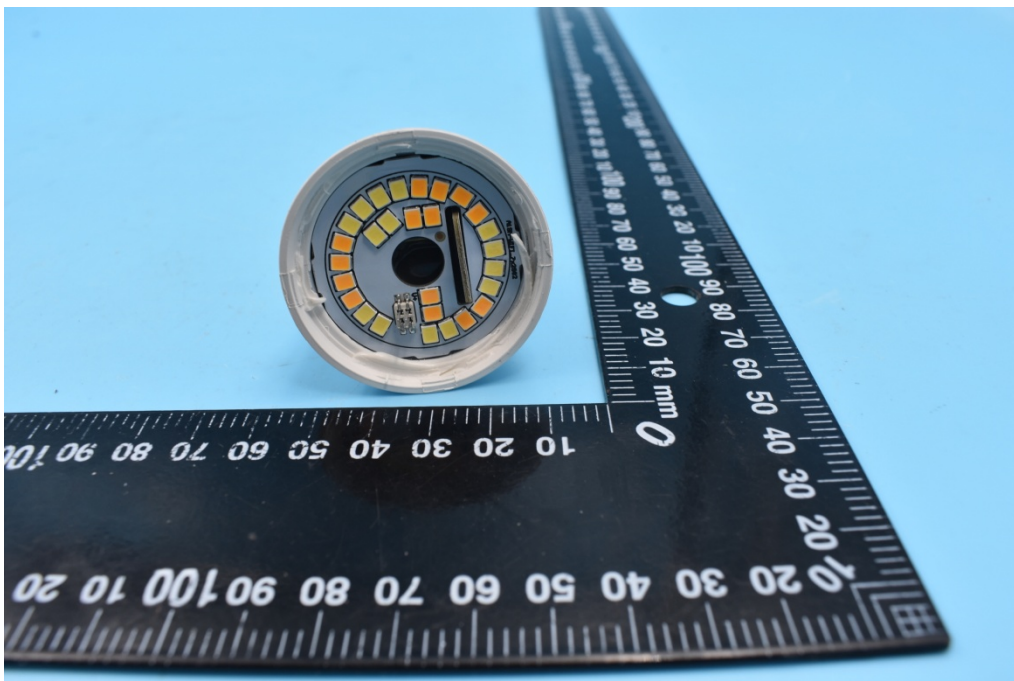

FCC ID:2AJZ4-BULBUS

Internal Photos

1. EUT uncover view

2. Mainboard front view

3. Mainboard rear view

4. WIFI antenna view