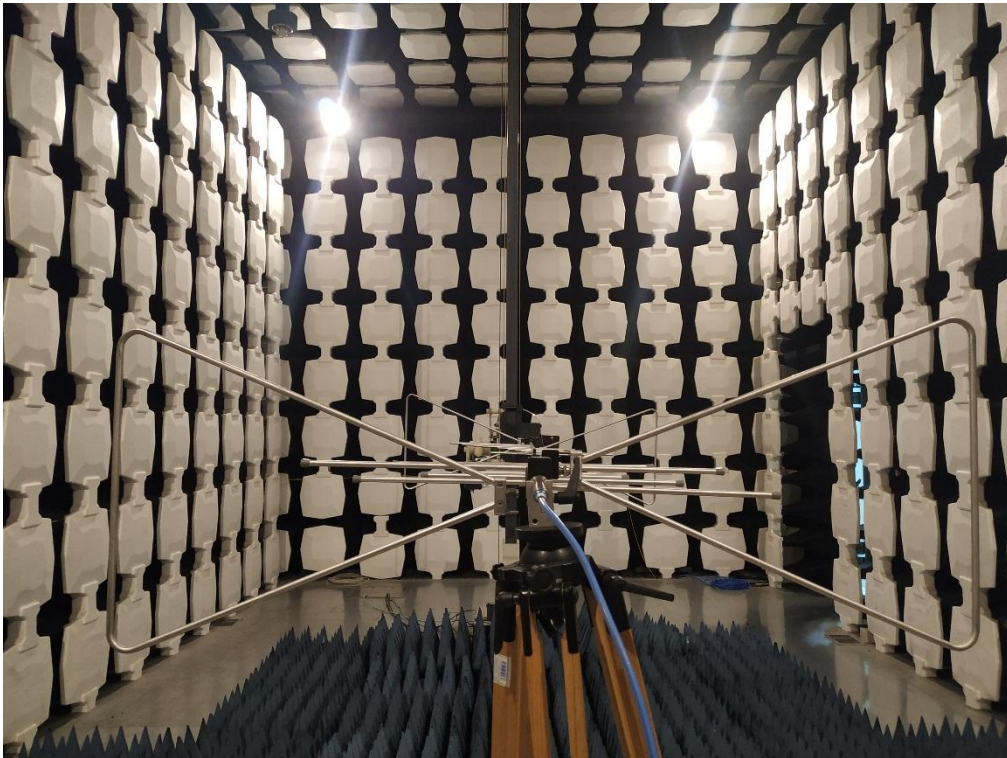

EUT Test Setup Photo

Pic 1.ERP and EIRP Test Setup photo first step
Radiated Spurious Emission Test Setup photo (the frequency from 30MHz to 3000MHz)

Pic2.ERP and EIRP Test Setup photo second step

Radiated Spurious Emission Test Setup photo (the frequency above 3000MHz)